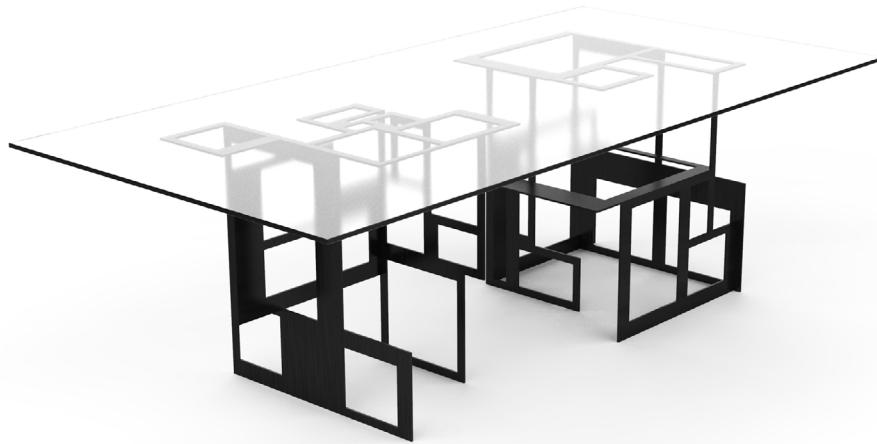

Designed by
Mark MacLachlan

Item Number
SP20209

Dimensions
80" W x 36" D x 30" H

Materials
**Mild Steel,
Glass Top**

Finishes
Powder Coat