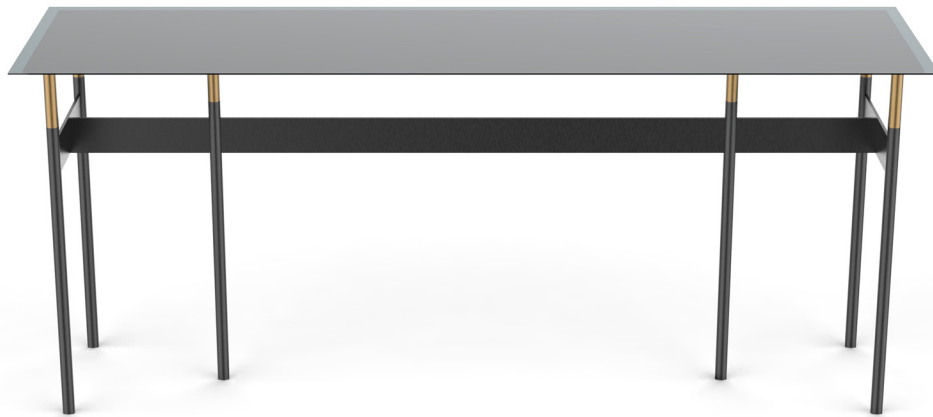

Designed by
Mark MacLachlan

Item Number
SP20204.72

Dimensions
72" W x 20" D x 30" H

Materials
**Mild Steel, Brass,
Tinted Mirror Glass Top**

Finishes
Linear Black