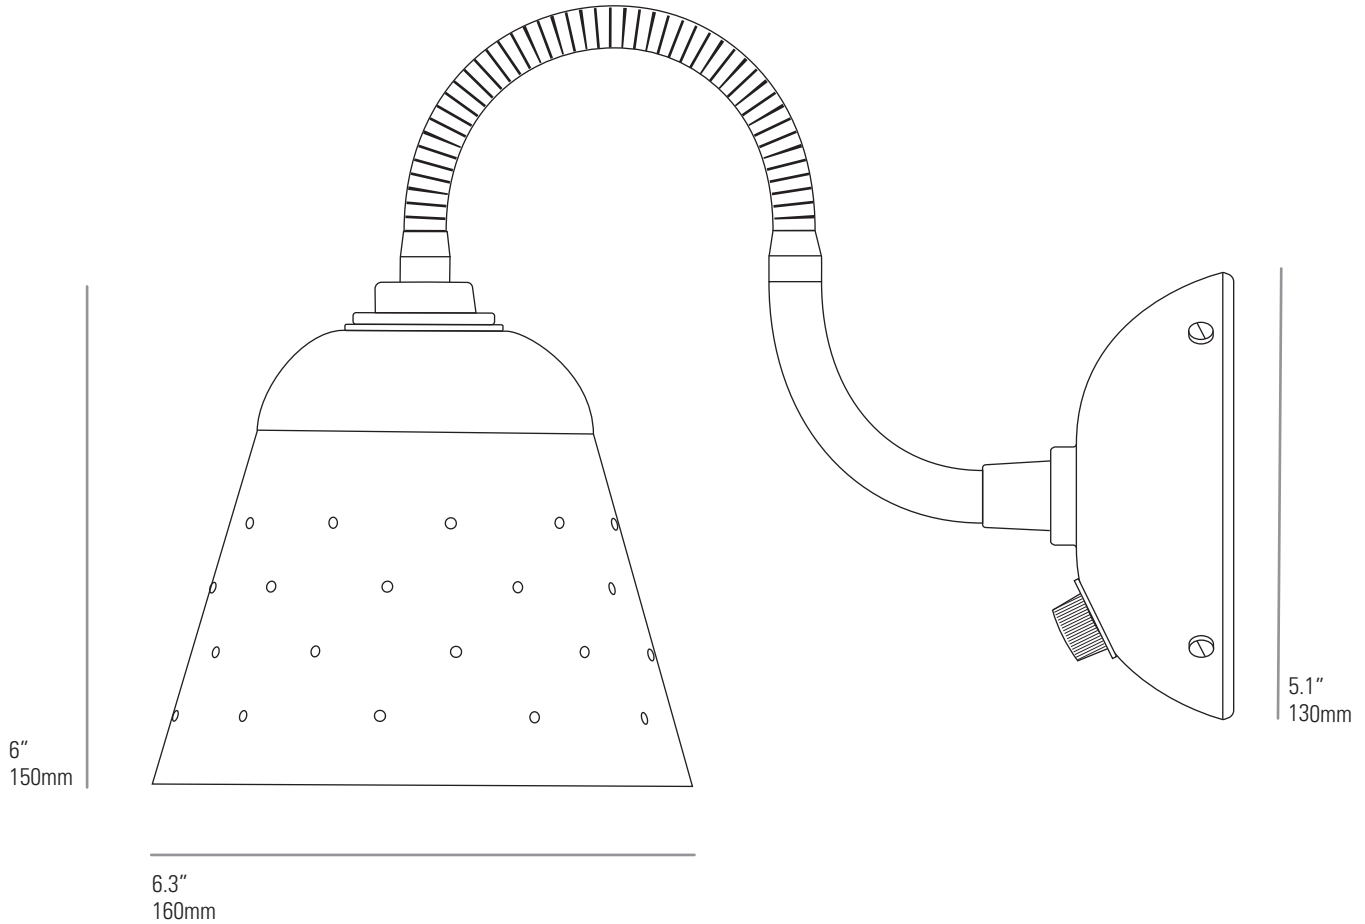

# ALMA Wall, Dimmer Light

19"  
485mm  
(MAX)

## Specifications

PRODUCT CODE: US-FW702

BULB CAP: E26

MAX WATTAGE: 10W

VOLTAGE: 120V (AC)

BULB TYPE: A

IP RATING: DRY / IP20

MATERIAL(S): BONE CHINA, BRASS, ALUMINIUM

AVAILABLE FINISH: NATURAL, CORAL, SEAWEED

CABLE COLOUR: SAND COTTON BRAID

© ORIGINAL BTC  
Made in the UK

originalbtc.com

Bulb not supplied.  
This product is available for specific markets.  
Retrofit CFL and LED compatible.