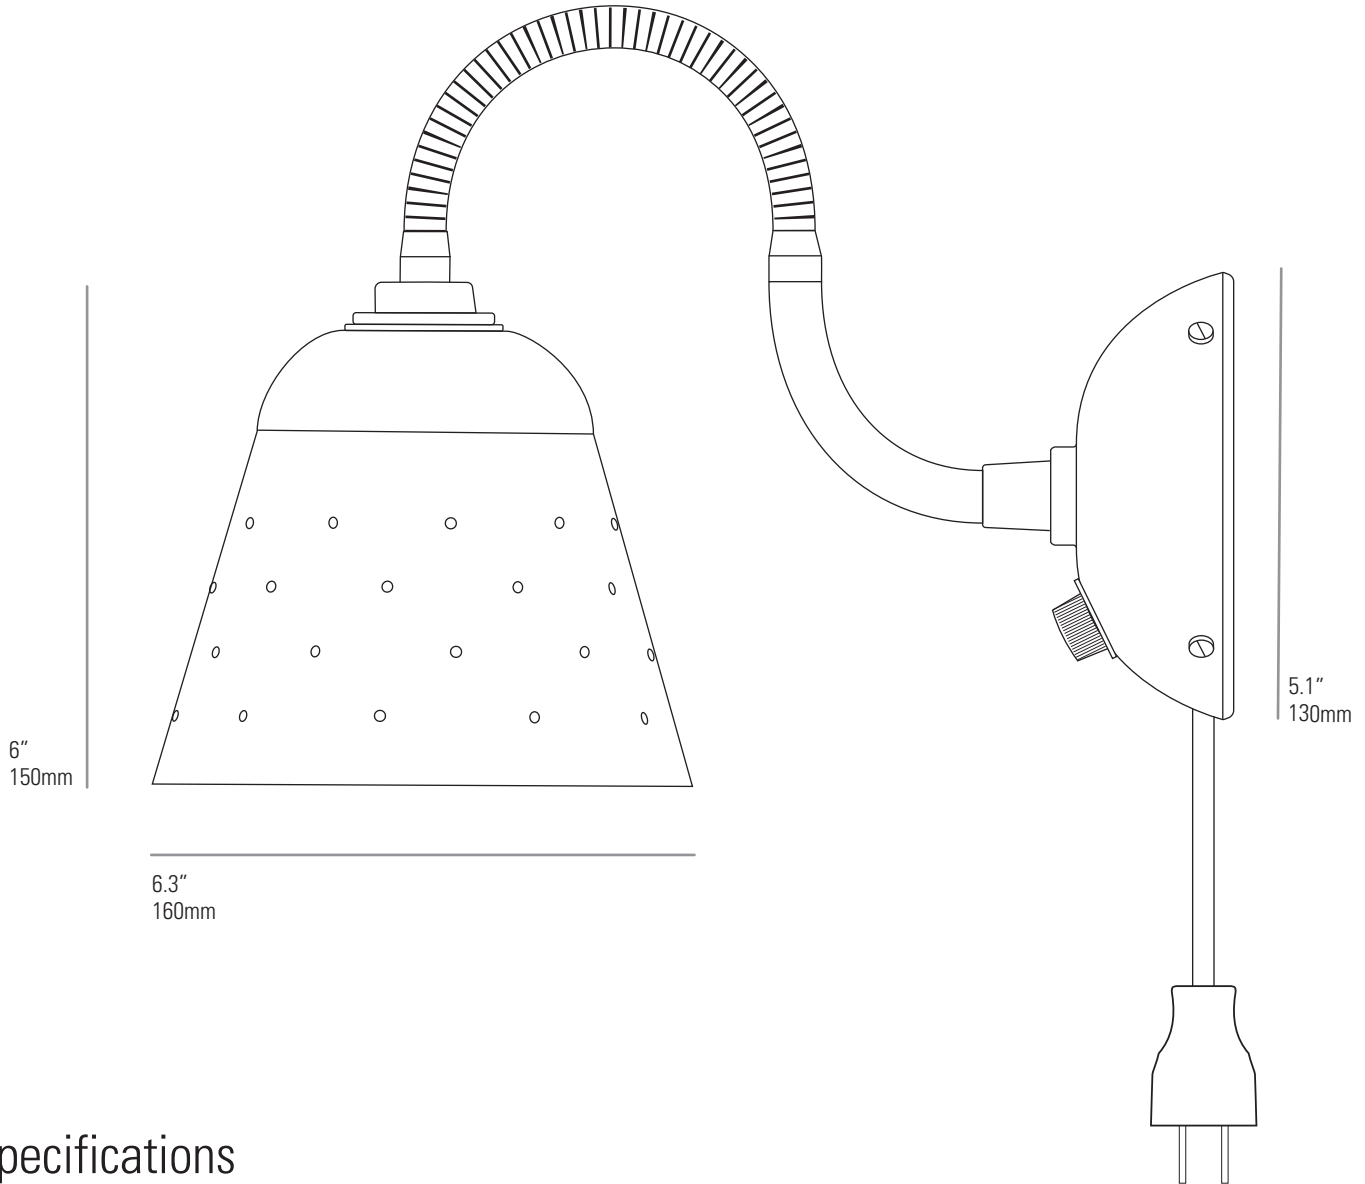

ALMA Wall, Dimmer, Cable & Plug Light

19"
485mm
(MAX)

Specifications

PRODUCT CODE:	US-FW703
BULB CAP:	E26
MAX WATTAGE:	10W
VOLTAGE:	120V (AC)
BULB TYPE:	A

IP RATING:	DRY / IP20
MATERIAL(S):	BONE CHINA, BRASS, ALUMINIUM
AVAILABLE FINISH:	NATURAL, CORAL, SEAWEED
CABLE COLOUR:	SAND COTTON BRAID