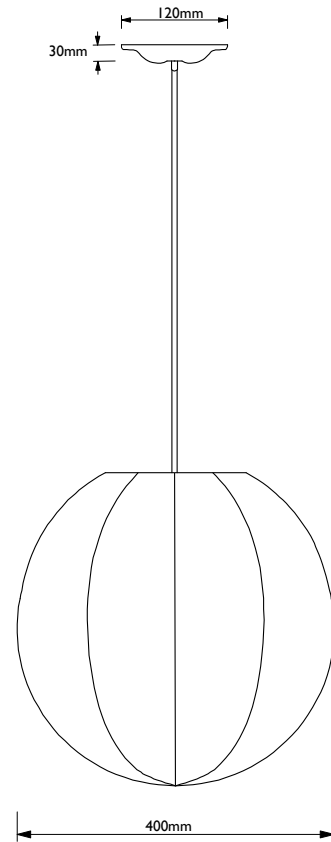

BEATA HEUMAN

THE MOON LIGHT

Product Description

Versatile pendant light with fabric shade

Colour

Off white shade, grass green ceiling rose and flex

Materials

Steel, painted brass, silk flex and cotton and wool shade

Shade Dimensions

400mm diameter

Ceiling Rose Dimensions

30mm high, 120mm diameter

Flex Length

1500 mm, longer available on request

Weight

Approx. 1kg

Number of bulbs required

1

Lightbulb supplied

No

UK/EU

240V, 1 x 27 fitting, (max 60w)

Traditional or globe shape.

Filament LED recommended.

IP20

Dimmable

US

Made with UL listed components

120V, E26 fitting, (max 60w)

Traditional or globe shape

Filament LED recommended

IP20

Dimmable

Transformer required

No

Country of manufacture

UK

188