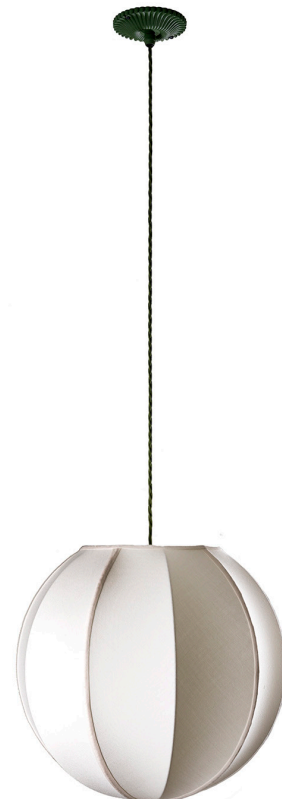

BEATA HEUMAN

THE MOON LIGHT

Product Description

Versatile pendant light with fabric shade

Colour

Off white shade, grass green ceiling rose and flex

Materials

Steel, painted brass, silk flex and cotton and wool shade

Shade Dimensions

400mm diameter

Ceiling Rose Dimensions

30mm high, 120mm diameter

Flex Length

1500 mm, longer available on request

Weight

Approx. 1kg

Number of bulbs required

1

Lightbulb supplied

No

UK/EU

240V, 1 x 27 fitting, (max 60w)

Traditional or globe shape.

Filament LED recommended.

IP20

Dimmable

US

Made with UL listed components

120V, E26 fitting, (max 60w)

Traditional or globe shape

Filament LED recommended

IP20

Dimmable

Transformer required

No

Country of manufacture

UK

188