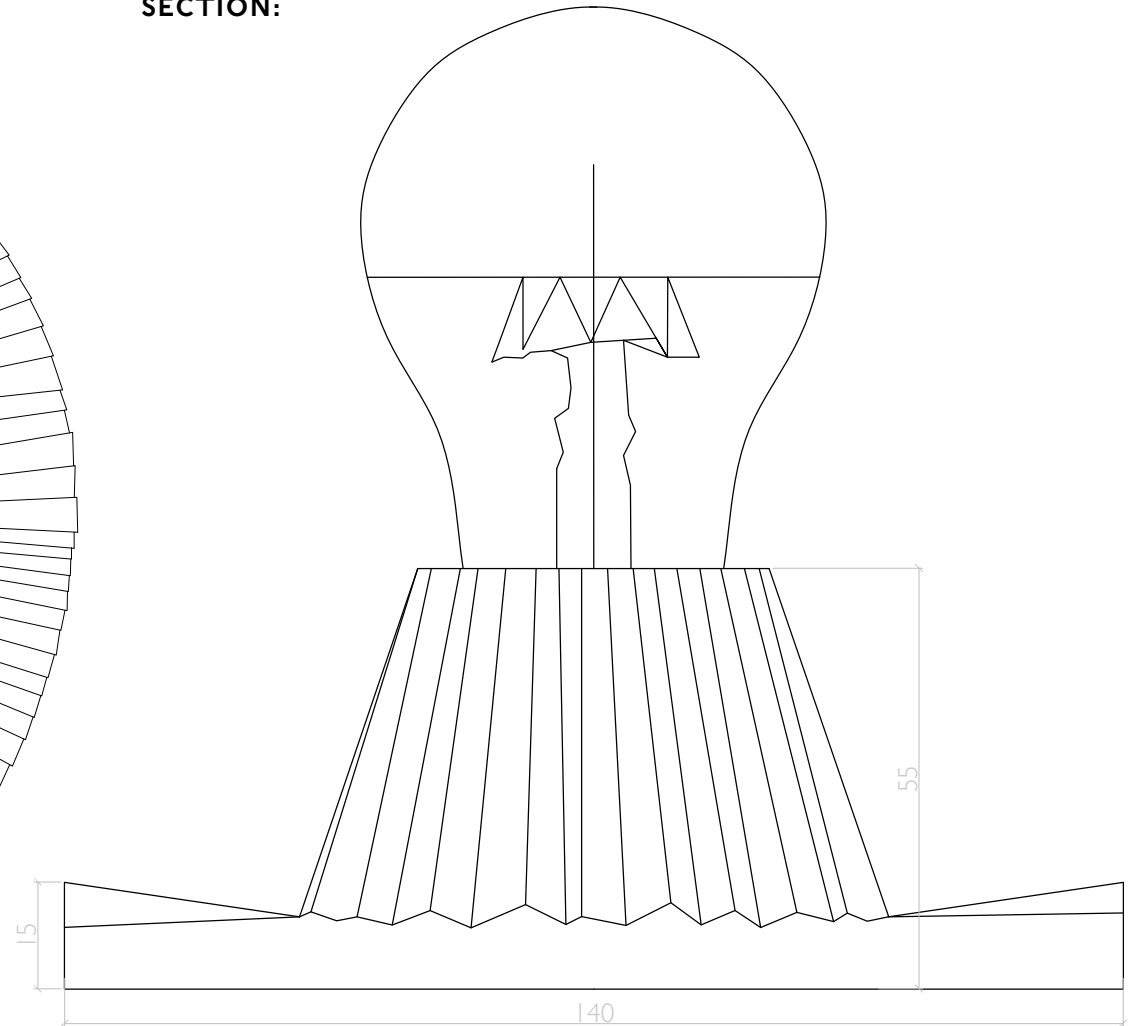

BEATA HEUMAN

PLAN:

SECTION:

MODEL:

The Crinkle Light

DESCRIPTION:

- Single bulb light fitting made of aluminium and brass.
- This fitting comes in 4 x colourways: Raw, Saffron, Poppy and Salt.
- EU: 230V ac 50Hz, E27 fitting, dimmable, 60w max - Incandescent, 10w max - LED, IP 20.
- US/UL Listed: 120v A 60Hz, E26 fitting, dimmable, 60w max - Incandescent, 10w max - LED, IP 20.
- Warm white (2700k) GLS filament or mirrored bulb recommended.