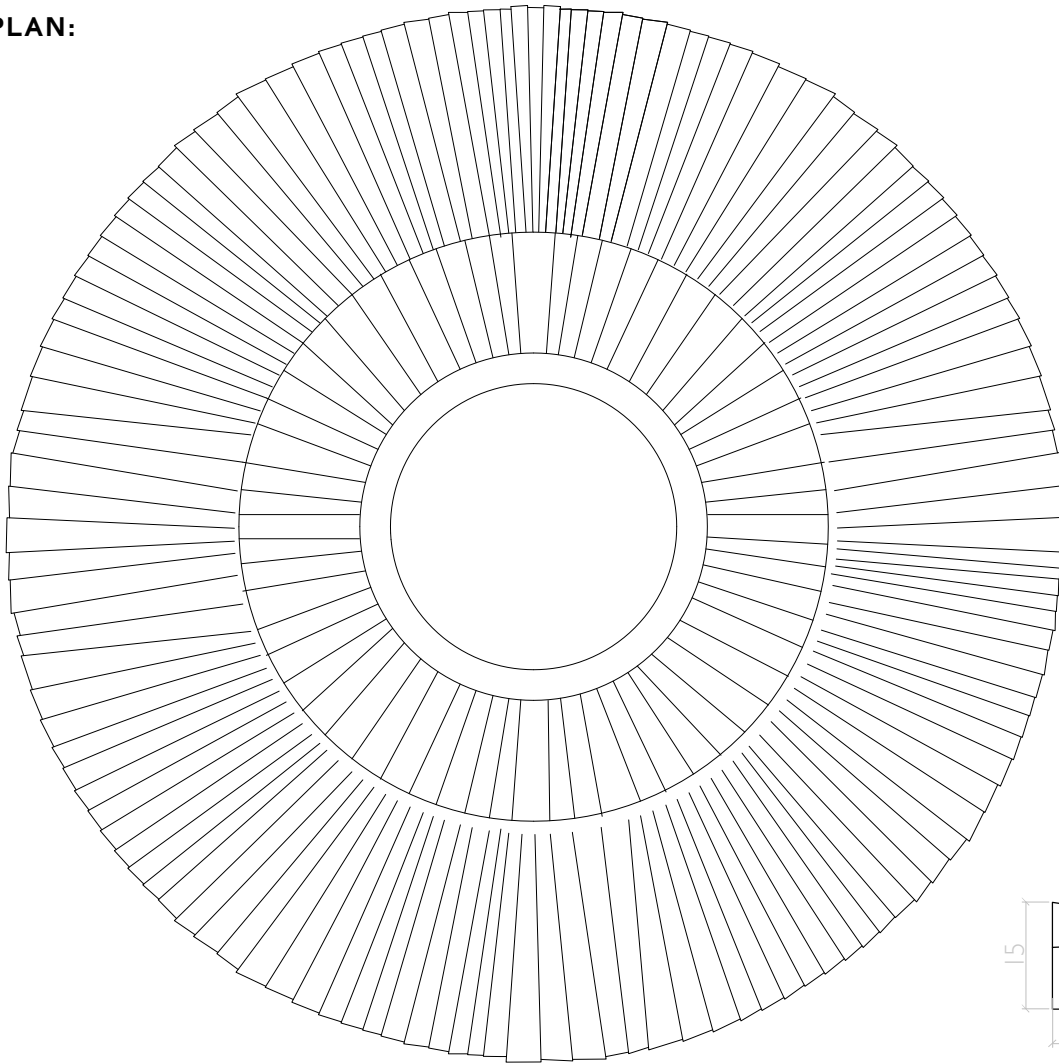

BEATA HEUMAN

PLAN:

SECTION:

MODEL:

The Crinkle Light

DESCRIPTION:

- Single bulb light fitting made of aluminium and brass.
- This fitting comes in 4 x colourways: Raw, Saffron, Poppy and Salt.
- EU: 230V ac 50Hz, E27 fitting, dimmable, 60w max - Incandescent, 10w max - LED, IP 20.
- US/UL Listed: 120v A 60Hz, E26 fitting, dimmable, 60w max - Incandescent, 10w max - LED, IP 20.
- Warm white (2700k) GLS filament or mirrored bulb recommended.