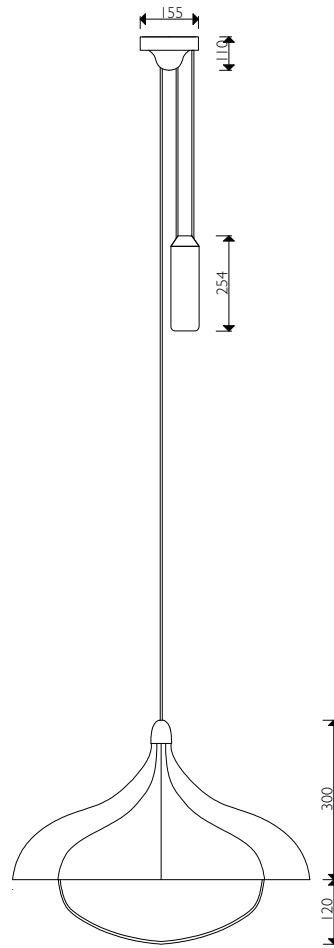

BEATA HEUMAN

SNOWDROP RISE & FALL LIGHT

Product Description

Rise and fall pendant light which is capable of being lowered and lifted.

Colour

Off white and dark green

Materials

Steel, brass, silk flex and cotton and wool shade.

Shade Dimensions

300 high x 550 diameter (mm)

Ceiling Rose Dimensions

100 high x 155 diameter (mm)

Max Standard Drop

245 mm

Shade Pull Drop

120 mm

Handle Length

245 mm

Weight

Approx. 5.5 kg

Number of bulbs required

1

Lightbulb supplied

No

UK/EU

240V, 1 x E27 fitting, (max 60w)

Filament LED recommended.

IP20

Dimmable

US

Made with UL listed components.

120V, E26 fitting, (max 60w)

Filament LED recommended.

IP20

Dimmable

Transformer required

No

Country of manufacture

UK

188