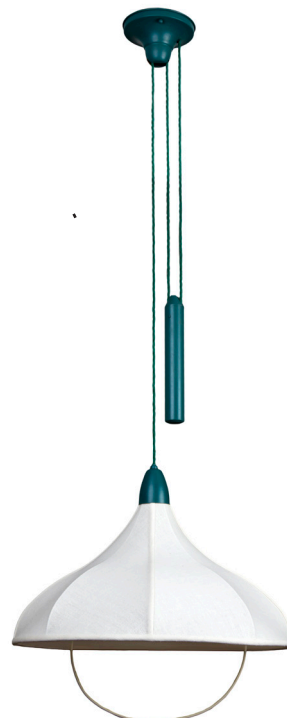

BEATA HEUMAN

SNOWDROP RISE & FALL LIGHT

Product Description

Rise and fall pendant light which is capable of being lowered and lifted.

Colour

Off white and dark green

Materials

Steel, brass, silk flex and cotton and wool shade.

Shade Dimensions

300 high x 550 diameter (mm)

Ceiling Rose Dimensions

100 high x 155 diameter (mm)

Max Standard Drop

245 mm

Shade Pull Drop

120 mm

Handle Length

245 mm

Weight

Approx. 5.5 kg

Number of bulbs required

1

Lightbulb supplied

No

UK/EU

240V, 1 x E27 fitting, (max 60w)

Filament LED recommended.

IP20

Dimmable

US

Made with UL listed components.

120V, E26 fitting, (max 60w)

Filament LED recommended.

IP20

Dimmable

Transformer required

No

Country of manufacture

UK

188