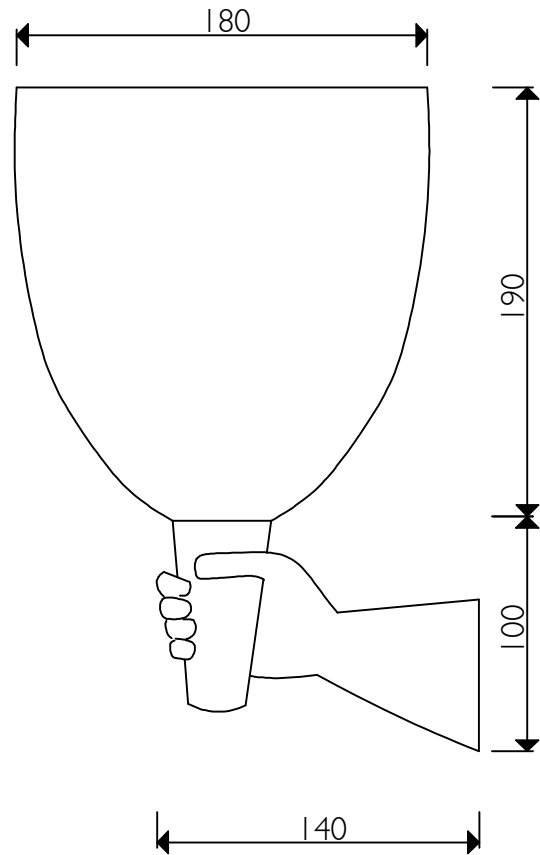

BEATA HEUMAN

OLYMPIA WALL LIGHT

Product Description

Sculpted bronze and handmade alabaster stone shade.
Left and right hand available.

Colour

Off white and bronze

Materials

Solid bronze and alabaster stone. Natural product, so variation and veining can occur from one piece to other.

Total Height

290mm

Alabaster Shade Dimensions

190mm high, 180mm top diameter

Projection

220mm

Weight

Approx. 3.5kg

Number of bulbs required

1

Lightbulb supplied

No

UK/EU

240V, 1 x E14 fitting, (max 60w)

Candle shape

Filament LED recommended.

IP20

Dimmable

US

Made with UL listed components.

120V, E12 fitting, (max 60w)

Candle shape

Filament LED recommended.

IP20

Dimmable

Transformer required

No

Country of manufacture

UK

188