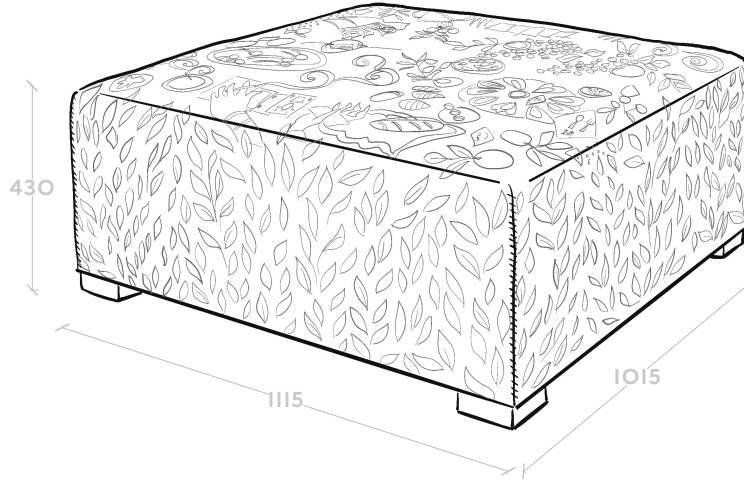

BEATA HEUMAN

MOVEABLE FEAST OTTOMAN

CUSTOMISATION OPTIONS

- Our Moveable Feast Ottoman comes in a standard size of 1115w x 1015d x 430h (mm).
- As the tapestry is woven based on an original artwork, custom sizes are possible but subject to review by our team.
- If the width and depth are scaled proportionally, the minimum size is 880w x 800d (mm).
- If the width and depth are scaled disproportionally, the minimum depth is 500d (mm)