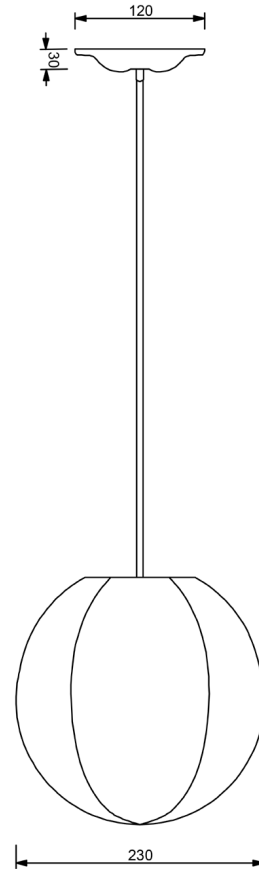

### Shade Dimensions

230mm diameter

### Ceiling Rose Dimensions

30mm high, 120mm diameter

### US

Made with UL listed components.

120V, E12 fitting, (max 60w)

Globe or candle shape

Filament LED recommended.

IP20

Dimmable

### Country of manufacture

UK

188