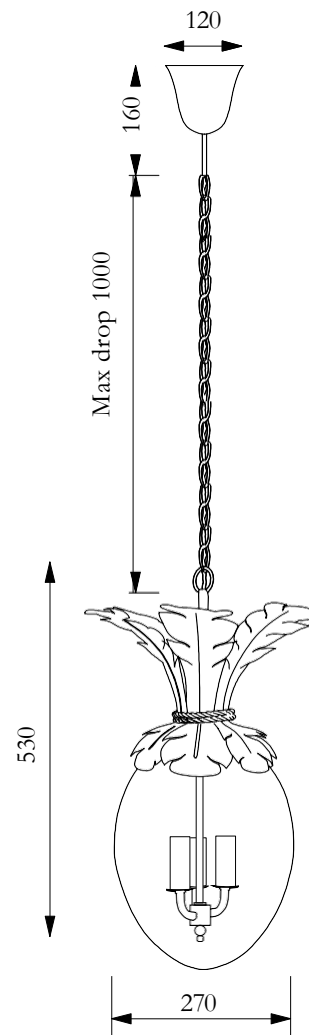

BEATA HEUMAN

DODO EGG LANTERN

Product description

Pendant Light crowned with a spectacular leaf/feather plume handmade in painted brass.

Colour

Live (unlacquered) brass

Materials

Clear glass and live (unlacquered) brass

Height

530 mm

Glass Egg Diameter

270mm

Ceiling Rose

160mm high x 120mm diameter

Flex length (Max)

1000 mm

Weight

3 kg

EU

230V, E14 fitting, (40W Max).
Filament LED recommended.
Candle shape - 3 x bulbs included.

US

Made with UL listed components.
120V - E12 fitting, (10W Max).
Filament LED recommended.
Candle shape - 3 x included.

IP Rating

IP20

Dimmable

Yes

Transformer required

No

Country of manufacture

England

188