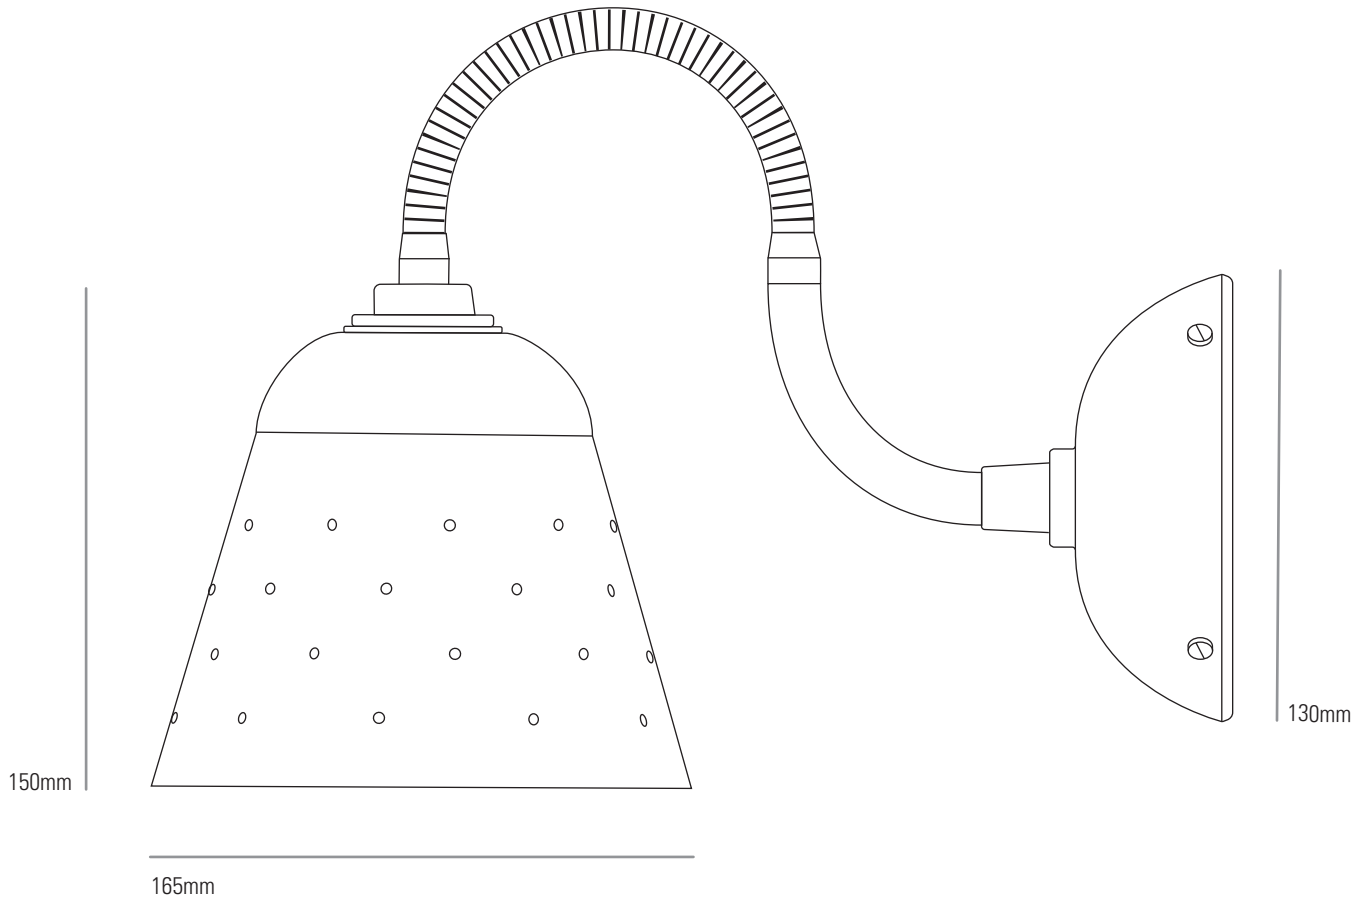

# ALMA Wall, Light

485mm  
(MAX)

## Specifications

PRODUCT CODE: FW701

BULB CAP: E27

MAX WATTAGE: 10W

VOLTAGE: 230V (AC)

BULB TYPE: GLS

IP RATING: IP20

MATERIAL(S): BONE CHINA, BRASS, ALUMINIUM

AVAILABLE FINISH: NATURAL, CORAL, SEAWEED

CABLE COLOUR: SAND COTTON BRAID

© ORIGINAL BTC  
Made in the UK

originalbtc.com

Bulb not supplied.  
This product is available for specific markets.  
Retrofit CFL and LED compatible.