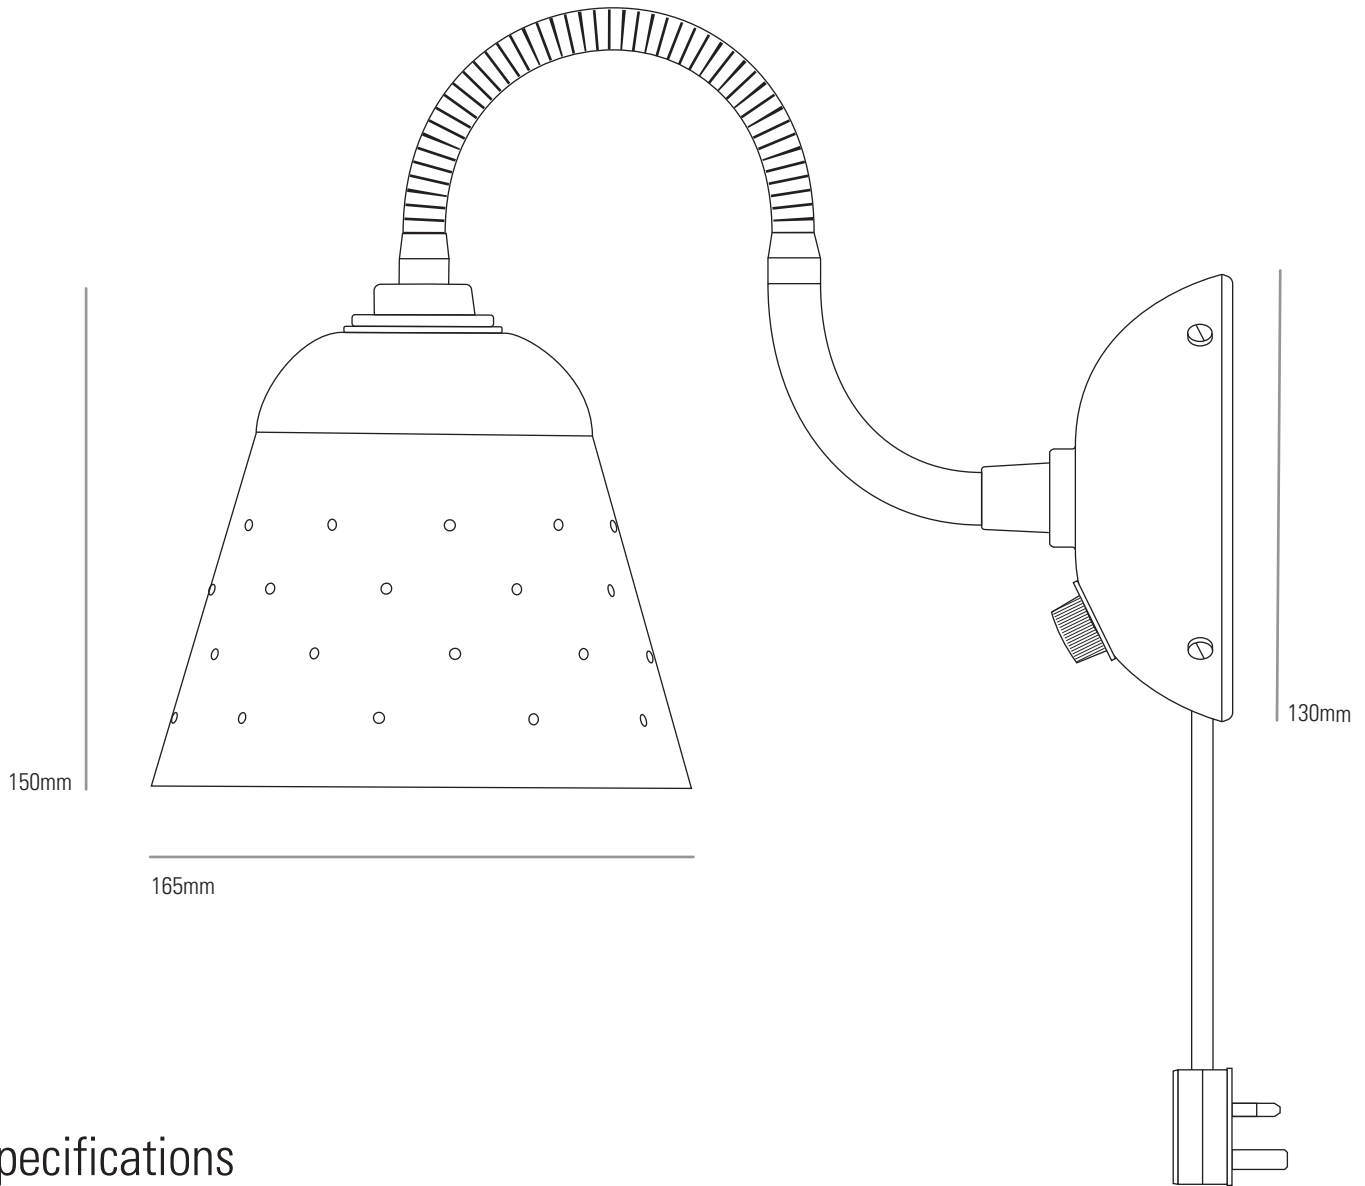

ALMA Wall, Dimmer, Cable & Plug Light

485mm
(MAX)

Specifications

PRODUCT CODE: FW703

BULB CAP: E27

MAX WATTAGE: 10W

VOLTAGE: 230V (AC)

BULB TYPE: GLS

IP RATING: IP20

MATERIAL(S): BONE CHINA, BRASS, ALUMINIUM

AVAILABLE FINISH: NATURAL, CORAL, SEAWEED

CABLE COLOUR: SAND COTTON BRAID