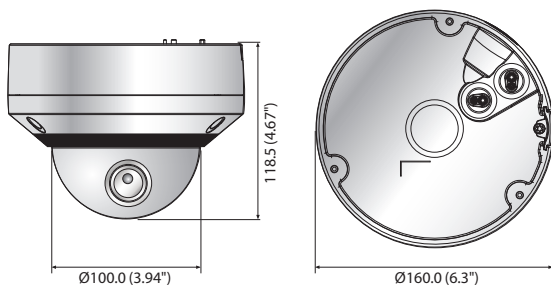

## Key Features

- Max. 2 megapixel (1920 x 1080) resolution
- 2.8 ~ 12mm (4.3x) motorized varifocal lens
- Max. 60fps@all resolutions (H.265/H.264)
- H.265, H.264, MJPEG codec supported, Multiple streaming
- Day & Night (ICR), WDR (150dB), Defog
- Loitering, Directional detection, Fog detection, Audio detection, Digital auto tracking, Sound classification, Tampering
- Motion detection, Handover
- SD/SDHC/SDXC memory slot (Max. 512GB)
- Hallway view, WiseStream II support
- IR viewable length 50m, IP67/IP66, NEMA 4X, IK10
- LDC support (Lens Distortion Correction)
- PoE / 24V AC, 12V DC, Bi-directional audio support

## Dimensions

Unit : mm (inch)