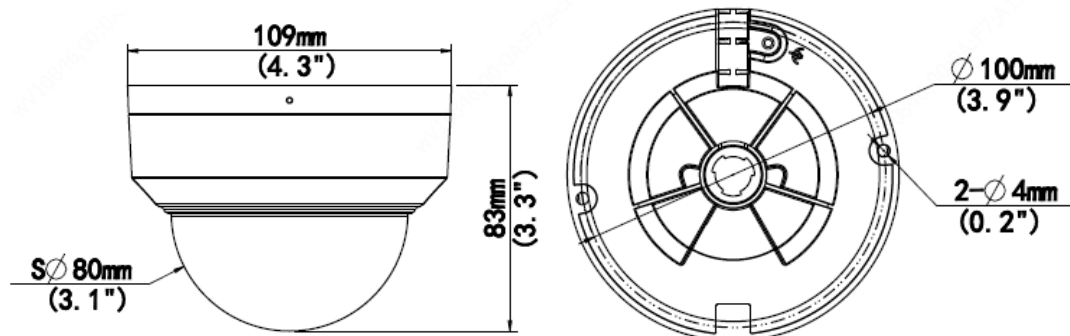

Dimensions

Accessories

www.uniview.com/uniarch

©2021 Zhejiang Uniview Technologies Co., Ltd. All rights reserved.

*Product specifications and availability are subject to change without notice.