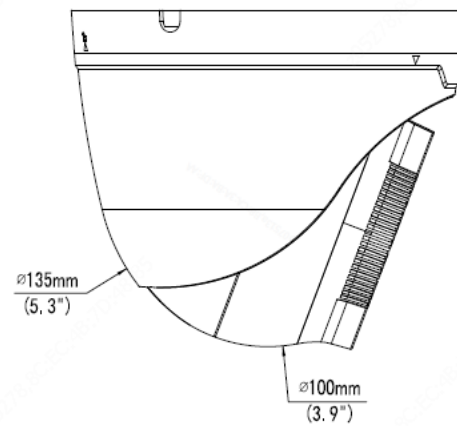

UL (UL 62368-1, 2nd Ed., Issue Date: 2014-12-01)
Environment	CE-RoHS (2011/65/EU;(EU)2015/863); WEEE (2012/19/EU); Reach (Regulation (EC) No 1907/2006)
Protection	IP67 (IEC 60529:1989+AMD1:1999+AMD2:2013) IK10 (IEC 62262:2002)
General	
Power	DC 12V±25%, PoE (IEEE 802.3af)
	Power consumption: Max 11W
Power Interface	Ø 5.5mm coaxial power plug
Dimensions (Ø x H)	Φ129 x 110mm (Φ5.1" x 4.3")
Weight	0.64kg (1.41lb)
Material	Metal
Operating Conditions	-30°C ~ 60°C (-22°F ~ 140°F), Humidity: ≤95% RH (non-condensing)
Storage Environment	-30°C ~ 60°C (-22°F ~ 140°F), Humidity: ≤95% RH (non-condensing)
Surge Protection	4KV
Reset Button	Supported

Dimensions

Accessories

TR-JB03-H-IN

Junction Box

TR-JB07/WM03-F-IN

Wall Mount

TR-WM03-B-IN

Wall Mount

TR-UP06-IN

Pole Mount