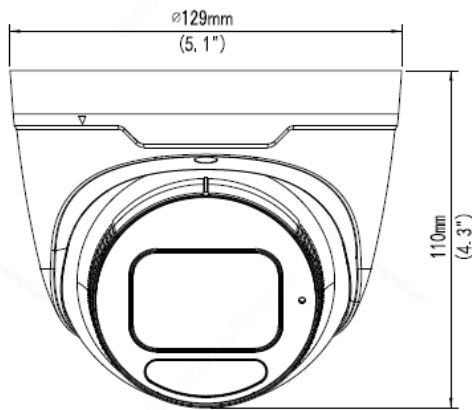

UL (UL 62368-1, 2nd Ed., Issue Date: 2014-12-01)
Environment	CE-RoHS (2011/65/EU;(EU)2015/863); WEEE (2012/19/EU); Reach (Regulation (EC) No 1907/2006)
Protection	IP67 (IEC 60529:1989+AMD1:1999+AMD2:2013) IK10 (IEC 62262:2002)
General	
Power	DC 12V±25%, PoE (IEEE 802.3af)
	Power consumption: Max 11W
Power Interface	Ø 5.5mm coaxial power plug
Dimensions (Ø x H)	Φ129 x 110mm (Φ5.1" x 4.3")
Weight	0.64kg (1.41lb)
Material	Metal
Operating Conditions	-30°C ~ 60°C (-22°F ~ 140°F), Humidity: ≤95% RH (non-condensing)
Storage Environment	-30°C ~ 60°C (-22°F ~ 140°F), Humidity: ≤95% RH (non-condensing)
Surge Protection	4KV
Reset Button	Supported

Dimensions

Accessories

TR-JB03-H-IN

Junction Box

TR-JB07/WM03-F-IN

Wall Mount

TR-WM03-B-IN

Wall Mount

TR-UP06-IN

Pole Mount