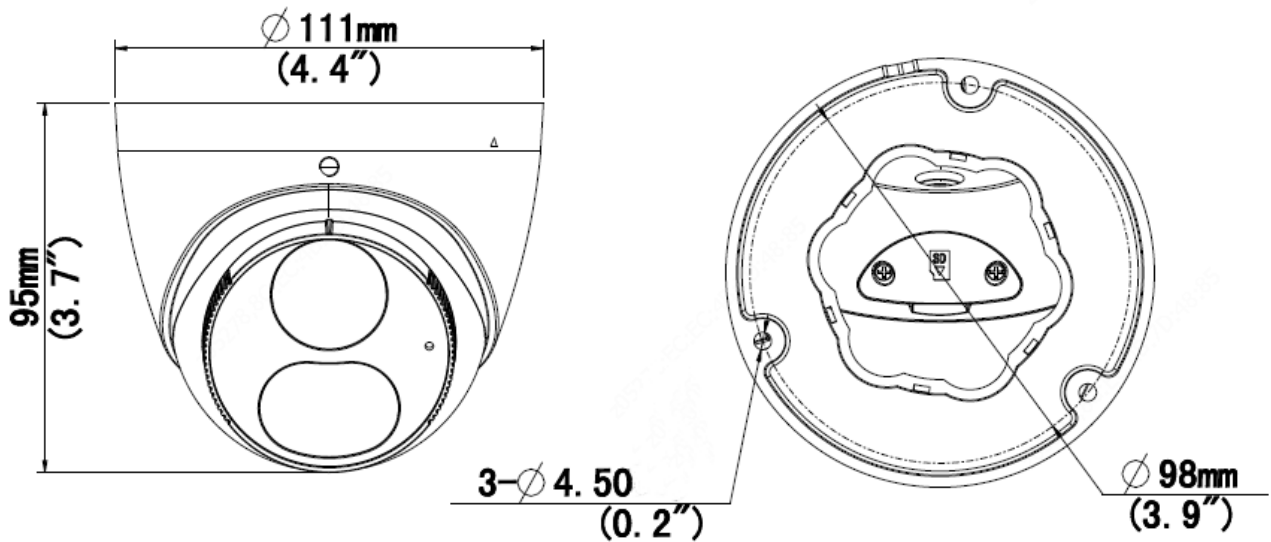

## Key Features

- High quality image with 8MP, 1/2.8"CMOS sensor
- 8MP (3840\*2160)@20fps; 5MP (3072\*1728)@30/25fps; 4MP (2560\*1440)@30/25fps; 2MP (1920\*1080) @30/25fps
- Ultra 265, H.265, H.264, MJPEG
- Smart intrusion prevention, support false alarm filtering, include Cross Line, Intrusion, Enter Area, Leave Area detection
- Supports sound and light alarm linkage. When Smart intrusion prevention is triggered, the camera links sound alarm and light linkage.
- People Counting, support people flow counting and crowd density monitoring, suitable for different statistical scenarios
- 120dB true WDR technology enables clear image in strong light scene
- Support 9:16 Corridor Mode
- Built-in Mic and Speaker
- Smart IR, up to 30m (98ft) IR distance
- Supports 256 G Micro SD card
- IP67 protection

	UL (UL 62368-1, 2nd Ed., Issue Date: 2014-12-01)
Environment	CE-RoHS (2011/65/EU;(EU)2015/863); WEEE (2012/19/EU); Reach (Regulation (EC) No 1907/2006)
Protection	IP67 (IEC 60529:1989+AMD1:1999+AMD2:2013)
<b>General</b>	
Power	DC 12V±25%, PoE (IEEE 802.3af)
	Power consumption: Max 10.5W
Power Interface	Ø 5.5mm coaxial power plug
Dimensions (L × W × H)	Φ111 x 95mm (Φ4.4" x 3.7")
Weight	0.48kg (1.058lb)
Material	Metal + Plastic
Working Environment	-30°C ~ 60°C (-22°F ~ 140°F), Humidity: ≤95% RH (non-condensing)
Storage Environment	-30°C ~ 60°C (-22°F ~ 140°F), Humidity: ≤95% RH (non-condensing)
Surge Protection	4KV
Reset Button	N/A

## Dimensions