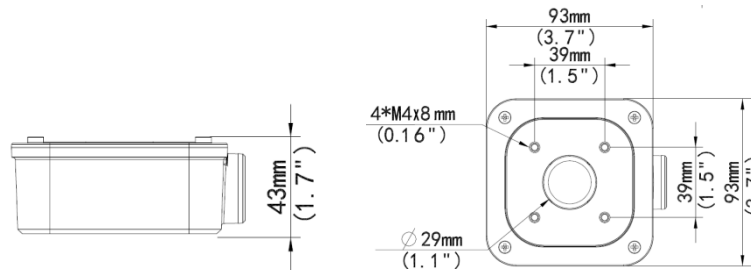

Dimensions

Zhejiang Uniview Technologies Co.,Ltd.

South Tower, Building 10, Wanlun Science Park, 88 Jiangling Road, Hangzhou, P.R.China 310051

Email: overseasbusiness@uniview.com; globalsupport@uniview.com

<http://www.uniview.com>

©2015 Zhejiang Uniview Technologies Co.,Ltd. All rights reserved.

*Product specifications and availability are subject to change without notice.