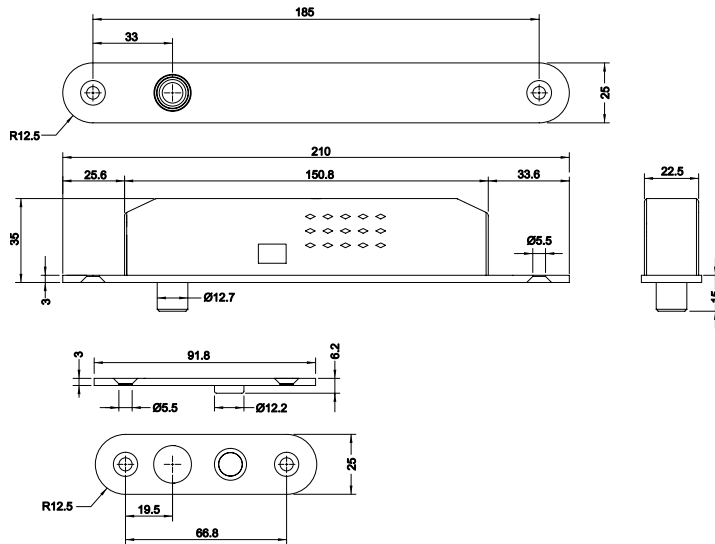

## PRODUCT DIMENSIONS

Dimensions (mm)

GLASS DOOR MOUNT APPLICATION

1. All surfaces must be clean, free of dirt, oil or grease
2. Apply 3M VHB adhesive (not supplied) in accordance with the manufacturers instructions and fit to glass door/head panel as detailed below