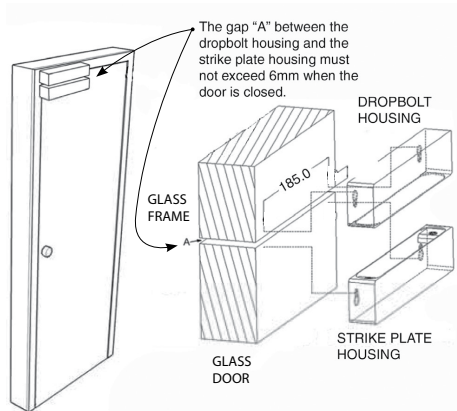

## PRODUCT DIMENSIONS

Dimensions (mm)

GLASS DOOR MOUNT APPLICATION

1. All surfaces must be clean, free of dirt, oil or grease
2. Apply 3M VHB adhesive (not supplied) in accordance with the manufacturers instructions and fit to glass door/head panel as detailed below