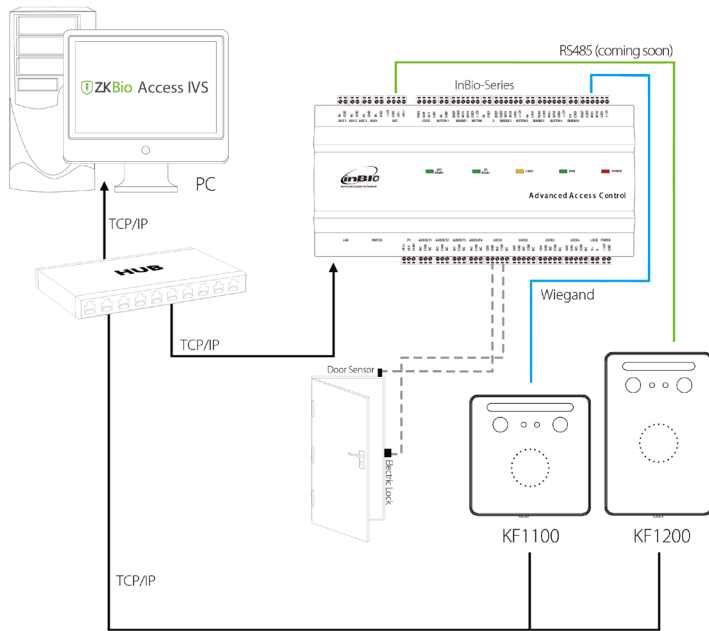

Facial Recognition Rate	FAR ≤ 0.001%; FRR ≤ 1%	
Mounting	Wall Mount (Compatible with Asian gang-box)	Wall Mount (Compatible with Single gang-box)
Communication	TCP/IP, Wiegand / RS485 (Coming soon) / Wi-Fi	TCP/IP, Wiegand / RS485 (Coming soon) / Wi-Fi
Operation System	Linux	Linux
Power Supply	≤12V 500mA	≤12V 500mA
Operating Temperature	-10°C to 50°C (14°F to 122°F)	-10°C to 50°C (14°F to 122°F)
Storage Temperature	-20°C to 60°C (-4°F to 140°F)	-20°C to 60°C (-4°F to 140°F)
Operating Humidity	10% to 90%RH	10% to 90%RH
Dimensions (W*H*D)	91*91*13.8 mm	121*80*13.8 mm
Supported Softwares	ZKBio Access IVS	ZKBio Access IVS

Configuration