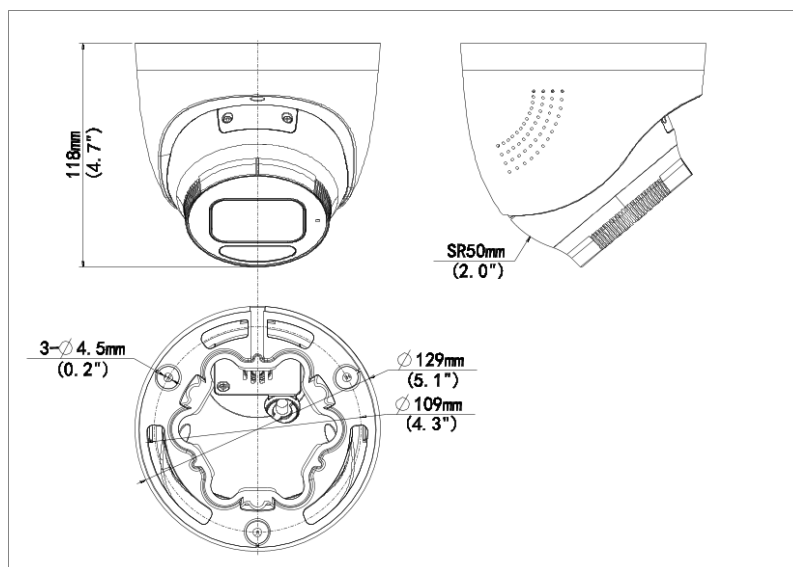

Material	Metal
Working Environment	-30° C ~ 60° C (-22° F ~ 140° F), Humidity: ≤95% RH (non-condensing)
Storage Environment	-30° C ~ 60° C (-22° F ~ 140° F), Humidity: ≤95% RH (non-condensing)
Surge protection	4KV
Reset button	Support
Web Client Language	20 Languages Traditional Chinese, English, Simplified Chinese, Polish, German, Russian, French, Korean, Dutch, Czech, Portuguese (Europe), Portuguese (Brazil), Japanese, Thai, Turkish, Spanish (Latin America), Spanish (Europe), Hungarian, Italian, Vietnamese

Dimensions

Zhejiang Uniview Technologies Co., Ltd.

No. 369, Xietong Road, Xixing Sub-district, Binjiang District, Hangzhou City, 310051, Zhejiang Province, China

Email: overseasbusiness@uniview.com; globalsupport@uniview.com

<http://www.uniview.com>

©2023-2024 Zhejiang Uniview Technologies Co., Ltd. All rights reserved.

*Product specifications and availability are subject to change without notice.

*Despite our best efforts, technical or typographical errors may exist in this document. Uniview cannot be held responsible for any such errors and reserves the right to change the contents of this document without prior notice.