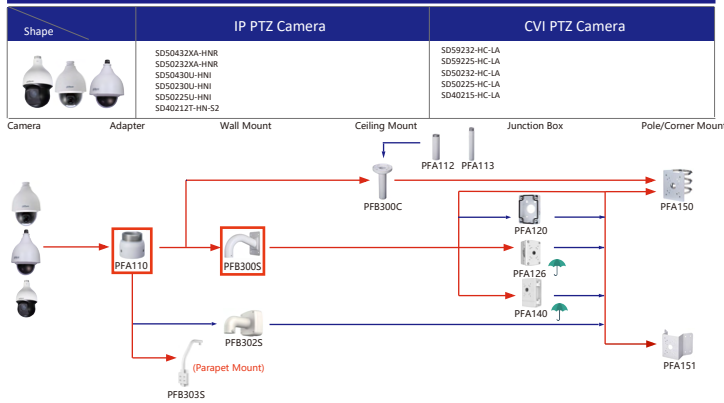

Shape	IP Camera	CVI Camera
	IPC-T1820/40 IPC-T1820-L	HAC-HDW1800TL-A HAC-HDW1801TL(A)- HAC-HDW1200TL-A

Selection of IP&CVI Eyeball Camera

Shape	IP Camera	CVI Camera
	IPC-HDW5242T-ZE-MF IPC-HDW5241T-ZE IPC-HDW5442T-ZE IPC-HDW5541T-ZE IPC-HDW5842T-ZE-S2 IPC-HDW1230T-ZS-55 IPC-HDW1230T-ZS-55 IPC-HDW5541H-ASE-PV IPC-HDW5241H-ASE-PV IPC-HDW5541H-AS-PV IPC-HDW5241H-AS-PV IPC-HDW5497M-SE-LED IPC-HDW5842TM-SE-S2	HAC-HDW2802T-Z-A HAC-HDW2802T-Z-A-DP HAC-HDW2501T-Z-A HAC-HDW2501T-Z-A-DP HAC-HDW2402T-Z-A HAC-HDW2402T-Z-A-DP HAC-HDW2241T-Z-A HAC-HDW2241T-Z-A-DP HAC-HDW2241T-Z-A-DP HAC-HDW2241T-Z-A-DP HAC-HDW1509T-Z-A-LED-DP HAC-HDW1509T-Z-A-LED HAC-HDW1500T-Z-A-DP HAC-HDW1239T-Z-A-LED-DP HAC-HDW1239T-Z-A-LED HAC-HDW1231T-Z-A HAC-HDW1231T-Z-A-DP HAC-HDW1231T-Z-A HAC-HDW1200T-Z(A)- HAC-ME1809H-A-PV-POC HAC-ME1809H-A-PV HAC-ME1509H-A-PV HAC-ME1239H-A-PV HAC-T3A51-Z HAC-T3A21-Z HAC-T3A21-VF

Selection of IP&CVI Eyeball Camera

Shape	IP Camera	CVI Camera
		HAC-HDW1200M HAC-HDW1800M HAC-HDW1801M HAC-T2A51 HAC-T2A21 HAC-HDW1509TLM-A-LED HAC-HDW2501TLM-A HAC-HDW2249TLM-A-LED HAC-HDW2241TLM(A)- HAC-HDW1809TLM(A)-LED HAC-HDW1801TLM(A)- HAC-HDW1231TLM(A)- HAC-HDW1200TLM(A)-

Shape	IP Camera	CVI Camera
	IPC-HDW2231T-AS-S2 IPC-HDW2230T-AS-S2 IPC-HDW2431T-AS-S2	

Selection of IP&CVI Eyeball Camera

Shape	IP Camera	CVI Camera
	IPC-HDW1230S-55	HAC-T1A21/51 HAC-HDW1200R

Shape	IP Camera	CVI Camera
	HAC-HDW2501TLMQ(A)- HAC-HDW1500TLMQ(A)- HAC-HDW1231TLMQ(A)- HAC-HDW1200TLMQ(A)-	HAC-HDW2501TQ(A)- HAC-HDW1500TQ(A)- HAC-HDW1231TQ(A)- HAC-HDW1200TQ(A)- HAC-ME1239TQ(A)-PV HAC-ME1800EQ-L HAC-ME1500EQ-L HAC-ME1200EQ-L HAC-ME1200EQ-L

Selection of PTZ Camera

Selection of PTZ Camera

Selection of PTZ Bullet Camera

Selection of PTZ Camera

Selection of PTZ Camera

Shape	IP PTZ Camera	CVI PTZ Camera
	SDT7C424-4F-2B2I-APV-0400	

Camera Adapter Wall Mount Ceiling Mount Junction Box Pole/Corner Mount