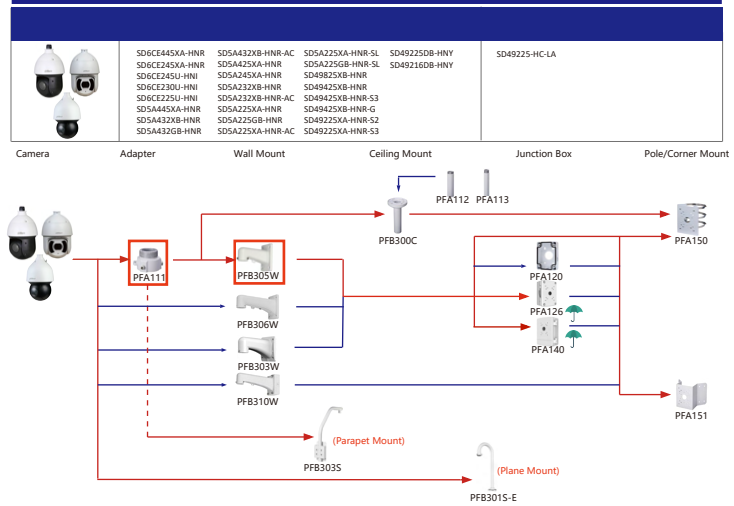

Shape	IP Camera	CVI Camera
	IPC-T1820/40 IPC-T1820-L	HAC-HDW1800TL-A HAC-HDW1801TL(A)- HAC-HDW1200TL-A

Selection of IP&CVI Eyeball Camera

Shape	IP Camera	CVI Camera
	IPC-HDW5242T-ZE-MF IPC-HDW5241T-ZE IPC-HDW5442T-ZE IPC-HDW5541T-ZE IPC-HDW5842T-ZE-S2 IPC-HDW1230T-ZS-55 IPC-HDW1230T-ZS-55 IPC-HDW5541H-ASE-PV IPC-HDW5241H-ASE-PV IPC-HDW5541H-AS-PV IPC-HDW5241H-AS-PV IPC-HDW5497M-SE-LED IPC-HDW5842TM-SE-S2	HAC-HDW2802T-Z-A HAC-HDW2802T-Z-A-DP HAC-HDW2501T-Z-A HAC-HDW2501T-Z-A-DP HAC-HDW2402T-Z-A HAC-HDW2402T-Z-A-DP HAC-HDW2241T-Z-A HAC-HDW2241T-Z-A-DP HAC-HDW2241T-Z-A-DP HAC-HDW2241T-Z-A-DP HAC-HDW1509T-Z-A-LED-DP HAC-HDW1509T-Z-A-LED HAC-HDW1500T-Z-A-DP HAC-HDW1239T-Z-A-LED-DP HAC-HDW1239T-Z-A-LED HAC-HDW1231T-Z-A HAC-HDW1231T-Z-A-DP HAC-HDW1231T-Z-A HAC-HDW1200T-Z(A)- HAC-ME1809H-A-PV-POC HAC-ME1809H-A-PV HAC-ME1509H-A-PV HAC-ME1239H-A-PV HAC-T3A51-Z HAC-T3A21-Z HAC-T3A21-VF

Selection of IP&CVI Eyeball Camera

Shape	IP Camera	CVI Camera
		HAC-HDW1200M HAC-HDW1800M HAC-HDW1801M HAC-T2A51 HAC-T2A21 HAC-HDW1509TLM-A-LED HAC-HDW2501TLM-A HAC-HDW2249TLM-A-LED HAC-HDW2241TLM(A)- HAC-HDW1809TLM(A)-LED HAC-HDW1801TLM(A)- HAC-HDW1231TLM(A)- HAC-HDW1200TLM(A)-

Shape	IP Camera	CVI Camera
	IPC-HDW2231T-AS-S2 IPC-HDW2230T-AS-S2 IPC-HDW2431T-AS-S2	

Selection of IP&CVI Eyeball Camera

Shape	IP Camera	CVI Camera
	IPC-HDW1230S-55	HAC-T1A21/51 HAC-HDW1200R

Shape	IP Camera	CVI Camera
	HAC-HDW2501TLMQ(A)- HAC-HDW1500TLMQ(A)- HAC-HDW1231TLMQ(A)- HAC-HDW1200TLMQ(A)-	HAC-HDW2501TQ(A)- HAC-HDW1500TQ(A)- HAC-HDW1231TQ(A)- HAC-HDW1200TQ(A)- HAC-ME1239TQ(A)-PV HAC-ME1800EQ-L HAC-ME1500EQ-L HAC-ME1200EQ-L HAC-ME1200EQ-L

Selection of PTZ Camera

Selection of PTZ Camera

Selection of PTZ Bullet Camera

Selection of PTZ Camera

Selection of PTZ Camera

Shape	IP PTZ Camera	CVI PTZ Camera
	SDT7C424-4F-2B2I-APV-0400	

Camera Adapter Wall Mount Ceiling Mount Junction Box Pole/Corner Mount