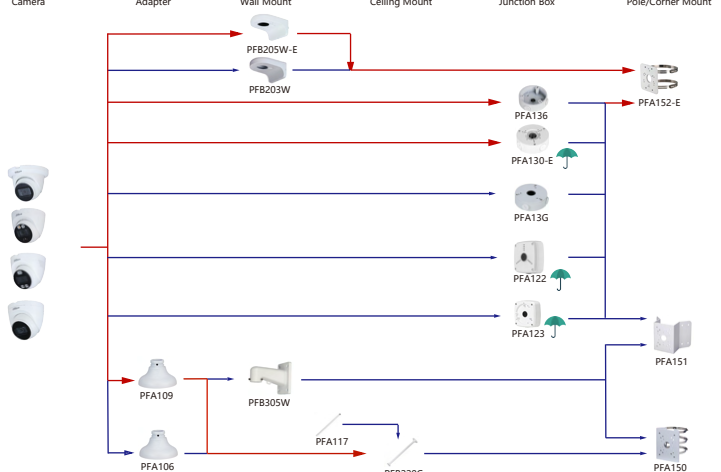

Shape	IP Camera	CVI Camera
	IPC-T1820/40 IPC-T1820-L	HAC-HDW1800TL-A HAC-HDW1801TL(A)- HAC-HDW1200TL-A

Selection of IP&CVI Eyeball Camera

Shape	IP Camera	CVI Camera
	IPC-HDW5242T-ZE-MF IPC-HDW5241T-ZE IPC-HDW5442T-ZE IPC-HDW5541T-ZE IPC-HDW5842T-ZE-S2 IPC-HDW1230T-ZS-55 IPC-HDW1230T-ZS-55 IPC-HDW5541H-ASE-PV IPC-HDW5241H-ASE-PV IPC-HDW5541H-AS-PV IPC-HDW5241H-AS-PV IPC-HDW5497M-SE-LED IPC-HDW5842TM-SE-S2	HAC-HDW2802T-Z-A HAC-HDW2802T-Z-A-DP HAC-HDW2501T-Z-A HAC-HDW2501T-Z-A-DP HAC-HDW2402T-Z-A HAC-HDW2402T-Z-A-DP HAC-HDW2241T-Z-A HAC-HDW2241T-Z-A-DP HAC-HDW2241T-Z-A-DP HAC-HDW2241T-Z-A-DP HAC-HDW1509T-Z-A-LED-DP HAC-HDW1509T-Z-A-LED HAC-HDW1500T-Z-A-DP HAC-HDW1239T-Z-A-LED-DP HAC-HDW1239T-Z-A-LED HAC-HDW1231T-Z-A HAC-HDW1231T-Z-A-DP HAC-HDW1231T-Z-A HAC-HDW1200T-Z(A)- HAC-ME1809H-A-PV-POC HAC-ME1809H-A-PV HAC-ME1509H-A-PV HAC-ME1239H-A-PV HAC-T3A51-Z HAC-T3A21-Z HAC-T3A21-VF

Selection of IP&CVI Eyeball Camera

Shape	IP Camera	CVI Camera
		HAC-HDW1200M HAC-HDW1800M HAC-HDW1801M HAC-T2A51 HAC-T2A21 HAC-HDW1509TLM-A-LED HAC-HDW2501TLM-A HAC-HDW2249TLM-A-LED HAC-HDW2241TLM(A)- HAC-HDW1809TLM(A)-LED HAC-HDW1801TLM(A)- HAC-HDW1231TLM(A)- HAC-HDW1200TLM(A)-

Shape	IP Camera	CVI Camera
	IPC-HDW2231T-AS-S2 IPC-HDW2230T-AS-S2 IPC-HDW2431T-AS-S2	

Selection of IP&CVI Eyeball Camera

Shape	IP Camera	CVI Camera
	IPC-HDW1230S-55	HAC-T1A21/51 HAC-HDW1200R

Shape	IP Camera	CVI Camera
	HAC-HDW2501TLMQ(A)- HAC-HDW1500TLMQ(A)- HAC-HDW1231TLMQ(A)- HAC-HDW1200TLMQ(A)-	HAC-HDW2501TQ(A)- HAC-HDW1500TQ(A)- HAC-HDW1231TQ(A)- HAC-HDW1200TQ(A)- HAC-ME1239TQ(A)-PV HAC-ME1800EQ-L HAC-ME1500EQ-L HAC-ME1200EQ-L HAC-ME1200EQ-L

Selection of PTZ Camera

Selection of PTZ Camera

Selection of PTZ Bullet Camera

Selection of PTZ Camera

Selection of PTZ Camera

Shape	IP PTZ Camera	CVI PTZ Camera
	SDT7C424-4F-2B2I-APV-0400	

Camera Adapter Wall Mount Ceiling Mount Junction Box Pole/Corner Mount