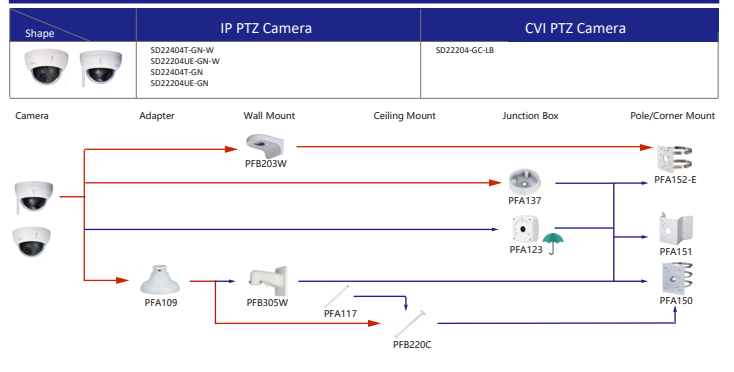

Selection of IP&CVI Eyeball Camera

Shape	IP Camera	CVI Camera
		HAC-HDW1200M HAC-HDW1800M HAC-HDW1801M HAC-T2A51 HAC-T2A21 HAC-HDW1509TLM-A-LED HAC-HDW2501TLM-A HAC-HDW2249TLM-A-LED HAC-HDW2241TLM(A)- HAC-HDW1809TLM(A)-LED HAC-HDW1801TLM(A)- HAC-HDW1231TLM(A)- HAC-HDW1200TLM(A)-

Shape	IP Camera	CVI Camera
	IPC-HDW2231T-AS-S2 IPC-HDW2230T-AS-S2 IPC-HDW2431T-AS-S2	

Selection of IP&CVI Eyeball Camera

Shape	IP Camera	CVI Camera
	IPC-HDW1230S-55	HAC-T1A21/51 HAC-HDW1200R

Shape	IP Camera	CVI Camera
	HAC-HDW2501TLMQ(A)- HAC-HDW1500TLMQ(A)- HAC-HDW1231TLMQ(A)- HAC-HDW1200TLMQ(A)-	HAC-HDW2501TQ(A)- HAC-HDW1500TQ(A)- HAC-HDW1231TQ(A)- HAC-HDW1200TQ(A)- HAC-ME1239TQ(A)-PV HAC-ME1800EQ-L HAC-ME1500EQ-L HAC-ME1200EQ-L HAC-ME1200EQ-L

Selection of PTZ Camera

Selection of PTZ Camera

Selection of PTZ Bullet Camera

Selection of PTZ Camera

Selection of PTZ Camera

Shape	IP PTZ Camera	CVI PTZ Camera
	SDT7C424-4F-2B2I-APV-0400	

Camera Adapter Wall Mount Ceiling Mount Junction Box Pole/Corner Mount