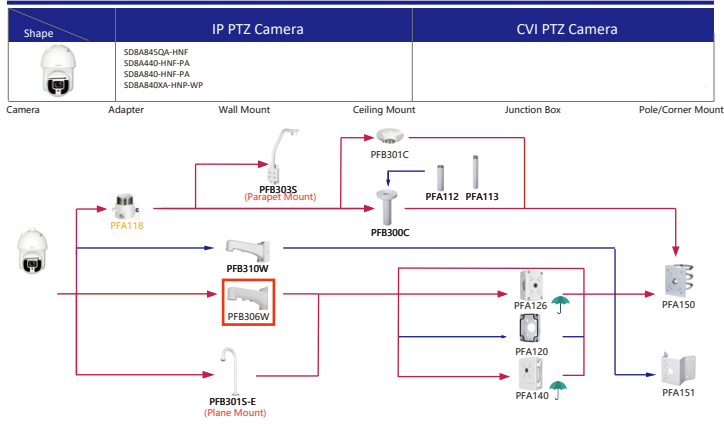

Shape	IP Camera	CVI Camera
	IPC-T1820/40 IPC-T1820-L	HAC-HDW1800TL-A HAC-HDW1801TL(A)- HAC-HDW1200TL-A

Selection of IP&CVI Eyeball Camera

Shape	IP Camera	CVI Camera
	IPC-HDW5242T-ZE-MF IPC-HDW5241T-ZE IPC-HDW5442T-ZE IPC-HDW5541T-ZE IPC-HDW5842T-ZE-S2 IPC-HDW1230T-ZS-55 IPC-HDW1230T-ZS-55 IPC-HDW5541H-ASE-PV IPC-HDW5241H-ASE-PV IPC-HDW5541H-AS-PV IPC-HDW5241H-AS-PV IPC-HDW5497M-SE-LED IPC-HDW5842TM-SE-S2	HAC-HDW2802T-Z-A HAC-HDW2802T-Z-A-DP HAC-HDW2501T-Z-A HAC-HDW2501T-Z-A-DP HAC-HDW2402T-Z-A HAC-HDW2402T-Z-A-DP HAC-HDW2241T-Z-A HAC-HDW2241T-Z-A-DP HAC-HDW2241T-Z-A-DP HAC-HDW2241T-Z-A-DP HAC-HDW1509T-Z-A-LED-DP HAC-HDW1509T-Z-A-LED HAC-HDW1500T-Z-A-DP HAC-HDW1239T-Z-A-LED-DP HAC-HDW1239T-Z-A-LED HAC-HDW1231T-Z-A HAC-HDW1231T-Z-A-DP HAC-HDW1231T-Z-A HAC-HDW1200T-Z(A)- HAC-ME1809H-A-PV-POC HAC-ME1809H-A-PV HAC-ME1509H-A-PV HAC-ME1239H-A-PV HAC-T3A51-Z HAC-T3A21-Z HAC-T3A21-VF

Selection of IP&CVI Eyeball Camera

Shape	IP Camera	CVI Camera
		HAC-HDW1200M HAC-HDW1800M HAC-HDW1801M HAC-T2A51 HAC-T2A21 HAC-HDW1509TLM-A-LED HAC-HDW2501TLM-A HAC-HDW2249TLM-A-LED HAC-HDW2241TLM(A)- HAC-HDW1809TLM(A)-LED HAC-HDW1801TLM(A)- HAC-HDW1231TLM(A)- HAC-HDW1200TLM(A)-

Shape	IP Camera	CVI Camera
	IPC-HDW2231T-AS-S2 IPC-HDW2230T-AS-S2 IPC-HDW2431T-AS-S2	

Selection of IP&CVI Eyeball Camera

Shape	IP Camera	CVI Camera
	IPC-HDW1230S-55	HAC-T1A21/51 HAC-HDW1200R

Shape	IP Camera	CVI Camera
	HAC-HDW2501TLMQ(A)- HAC-HDW1500TLMQ(A)- HAC-HDW1231TLMQ(A)- HAC-HDW1200TLMQ(A)-	HAC-HDW2501TQ(A)- HAC-HDW1500TQ(A)- HAC-HDW1231TQ(A)- HAC-HDW1200TQ(A)- HAC-ME1239TQ(A)-PV HAC-ME1800EQ-L HAC-ME1500EQ-L HAC-ME1200EQ-L HAC-ME1200EQ-L

Selection of PTZ Camera

Selection of PTZ Camera

Selection of PTZ Bullet Camera

Selection of PTZ Camera

Selection of PTZ Camera

Shape	IP PTZ Camera	CVI PTZ Camera
	SDT7C424-4F-2B2I-APV-0400	

Camera Adapter Wall Mount Ceiling Mount Junction Box Pole/Corner Mount