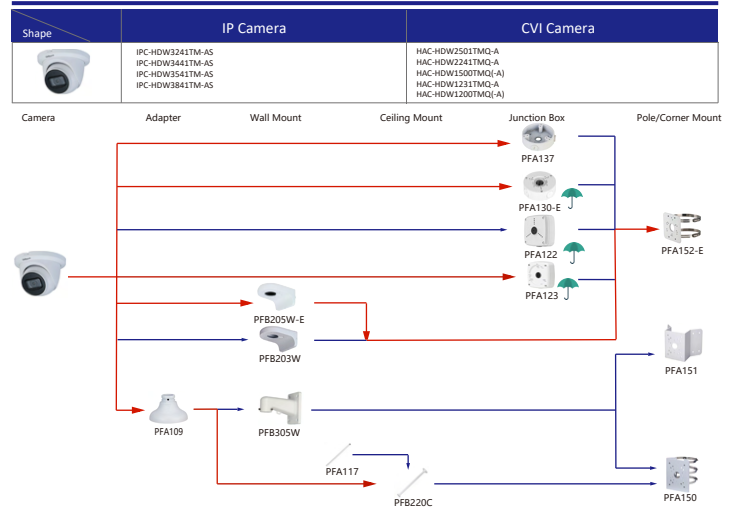

Shape	IP Camera	CVI Camera
	IPC-T1820/40 IPC-T1820-L	HAC-HDW1800TL-A HAC-HDW1801TL(A)- HAC-HDW1200TL-A

Selection of IP&CVI Eyeball Camera

Shape	IP Camera	CVI Camera
	IPC-HDW5242T-ZE-MF IPC-HDW5241T-ZE IPC-HDW5442T-ZE IPC-HDW5541T-ZE IPC-HDW5842T-ZE-S2 IPC-HDW1230T-ZS-55 IPC-HDW1230T-ZS-55 IPC-HDW5541H-ASE-PV IPC-HDW5241H-ASE-PV IPC-HDW5541H-AS-PV IPC-HDW5241H-AS-PV IPC-HDW5497M-SE-LED IPC-HDW5842TM-SE-S2	HAC-HDW2802T-Z-A HAC-HDW2802T-Z-A-DP HAC-HDW2501T-Z-A HAC-HDW2501T-Z-A-DP HAC-HDW2402T-Z-A HAC-HDW2402T-Z-A-DP HAC-HDW2241T-Z-A HAC-HDW2241T-Z-A-DP HAC-HDW2241T-Z-A-DP HAC-HDW2241T-Z-A-DP HAC-HDW1509T-Z-A-LED-DP HAC-HDW1509T-Z-A-LED HAC-HDW1500T-Z-A-DP HAC-HDW1239T-Z-A-LED-DP HAC-HDW1239T-Z-A-LED HAC-HDW1231T-Z-A HAC-HDW1231T-Z-A-DP HAC-HDW1231T-Z-A HAC-HDW1200T-Z(A)- HAC-ME1809H-A-PV-POC HAC-ME1809H-A-PV HAC-ME1509H-A-PV HAC-ME1239H-A-PV HAC-T3A51-Z HAC-T3A21-Z HAC-T3A21-VF

Selection of IP&CVI Eyeball Camera

Shape	IP Camera	CVI Camera
		HAC-HDW1200M HAC-HDW1800M HAC-HDW1801M HAC-T2A51 HAC-T2A21 HAC-HDW1509TLM-A-LED HAC-HDW2501TLM-A HAC-HDW2249TLM-A-LED HAC-HDW2241TLM(A)- HAC-HDW1809TLM(A)-LED HAC-HDW1801TLM(A)- HAC-HDW1231TLM(A)- HAC-HDW1200TLM(A)-

Shape	IP Camera	CVI Camera
	IPC-HDW2231T-AS-S2 IPC-HDW2230T-AS-S2 IPC-HDW2431T-AS-S2	

Selection of IP&CVI Eyeball Camera

Shape	IP Camera	CVI Camera
	IPC-HDW1230S-55	HAC-T1A21/51 HAC-HDW1200R

Shape	IP Camera	CVI Camera
	HAC-HDW2501TLMQ(A)- HAC-HDW1500TLMQ(A)- HAC-HDW1231TLMQ(A)- HAC-HDW1200TLMQ(A)-	HAC-HDW2501TQ(A)- HAC-HDW1500TQ(A)- HAC-HDW1231TQ(A)- HAC-HDW1200TQ(A)- HAC-ME1239TQ(A)-PV HAC-ME1800EQ-L HAC-ME1500EQ-L HAC-ME1200EQ-L HAC-ME1200EQ-L

Selection of PTZ Camera

Selection of PTZ Camera

Selection of PTZ Bullet Camera

Selection of PTZ Camera

Selection of PTZ Camera

Shape	IP PTZ Camera	CVI PTZ Camera
	SDT7C424-4F-2B2I-APV-0400	

Camera Adapter Wall Mount Ceiling Mount Junction Box Pole/Corner Mount