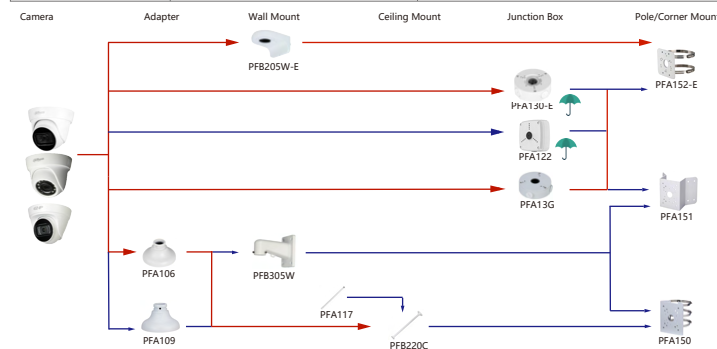

Shape	IP Camera	CVI Camera
	IPC-EW5541-AS	HAC-CW2501

Shape	IP Camera	CVI Camera
	IPC-P08W5831/82041-8360	

Shape	IP Camera	CVI Camera
		HAC-D1A51/21

Shape	IP Camera	CVI Camera
	PSDW5631S-8360	

Shape	Special Camera	Shape	Special Camera
	PSDW82442M-A270-D440 PSDW81842M-A360-D237 PSDW8842M-A180-D237		PSDW81642S-A360-D425 PSDW81642S-A360-D425 PSDW8842S-A180-D425 PSDW8842S-A180-D425
	IPC-HDW8441X-3D IPC-HDW8341X-BV-3D		IPC-P08W8840-A180

Selection of IP&CVI Eyeball Camera

Shape	IP Camera	CVI Camera
	IPC-HDW3841EM-S-52 IPC-HDW3841EM-A-5 IPC-HDW3541EM-S-52 IPC-HDW3441EM-S-52 IPC-HDW3231EM-S-52 IPC-HDW5241TM-ASE IPC-HDW5442TM-ASE IPC-HDW5541TM-ASE	HAC-HDW1801EM(A)- HAC-HDW12003M(A)- HAC-HDW2802T-A HAC-HDW2402T-A HAC-HDW2509T-A-LED HAC-HDW2249T-A-LED HAC-HDW1809T-A-LED HAC-HDW1509T-IL-A HAC-HDW1509T-A-LED-POC

Shape	IP Camera	CVI Camera
	IPC-T1820/40 IPC-T1820-L	HAC-HDW1800TL-A HAC-HDW1801TL(A)- HAC-HDW1200TL-A

Selection of IP&CVI Eyeball Camera

Shape	IP Camera	CVI Camera
	IPC-HDW5242T-ZE-MF IPC-HDW5241T-ZE IPC-HDW5442T-ZE IPC-HDW5541T-ZE IPC-HDW5842T-ZE-S2 IPC-HDW1230T-ZS-55 IPC-HDW1230T-ZS-55 IPC-HDW5541H-ASE-PV IPC-HDW5241H-ASE-PV IPC-HDW5541H-AS-PV IPC-HDW5241H-AS-PV IPC-HDW5497M-SE-LED IPC-HDW5842TM-SE-S2	HAC-HDW2802T-Z-A HAC-HDW2802T-Z-A-DP HAC-HDW2501T-Z-A HAC-HDW2501T-Z-A-DP HAC-HDW2402T-Z-A HAC-HDW2402T-Z-A-DP HAC-HDW2241T-Z-A HAC-HDW2241T-Z-A-DP HAC-HDW2241T-Z-A-DP HAC-HDW2241T-Z-A-DP HAC-HDW1509T-Z-A-LED-DP HAC-HDW1509T-Z-A-LED HAC-HDW1500T-Z-A-DP HAC-HDW1239T-Z-A-LED-DP HAC-HDW1239T-Z-A-LED HAC-HDW1231T-Z-A HAC-HDW1231T-Z-A-DP HAC-HDW1231T-Z-A HAC-HDW1200T-Z(A)- HAC-ME1809H-A-PV-POC HAC-ME1809H-A-PV HAC-ME1509H-A-PV HAC-ME1239H-A-PV HAC-T3A51-Z HAC-T3A21-Z HAC-T3A21-VF