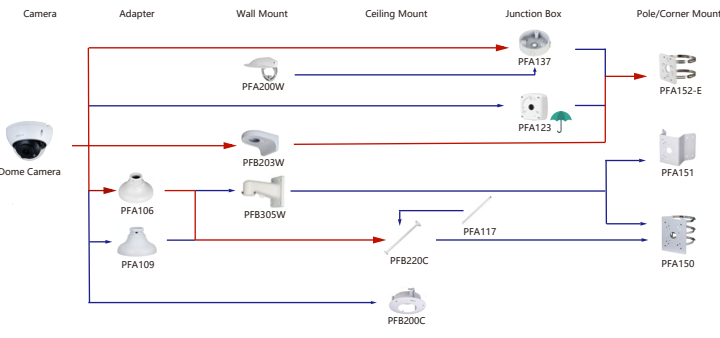

Shape	IP Camera	CVI Camera
	IPC-HDBW3841R-2AS IPC-HDBW3841R-2S IPC-HDBW3541R-2AS IPC-HDBW3441R-2S IPC-HDBW3441R-2AS IPC-HDBW541R-ASE-OPAT IPC-HDBW5442R-ASE-OPAT IPC-HDBW5231R-2E IPC-HDBW3241R-2AS IPC-HDBW1230R-2S-5S IPC-HDBW1431R-2S-54	HAC-HDBW2802R-2 HAC-HDBW2802R-2-CP HAC-HDBW2501R-2 HAC-HDBW2501R-2-CP HAC-HDBW2402R HAC-HDBW2402R-2 HAC-HDBW2402R-2-CP HAC-HDBW1501R-2 HAC-HDBW1500R-2 HAC-HDBW1500R-2-CP HAC-HDBW1200R-2 HAC-HDBW1200R