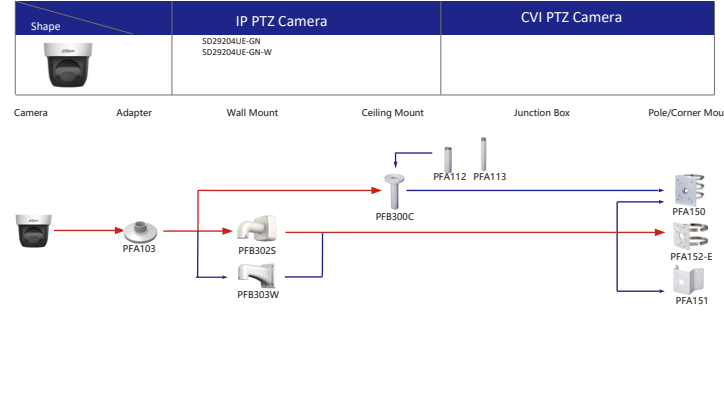

Shape	IP Camera	CVI Camera
	IPC-T1820/40 IPC-T1820-L	HAC-HDW1800TL-A HAC-HDW1801TL(A)- HAC-HDW1200TL-A

Selection of IP&CVI Eyeball Camera

Shape	IP Camera	CVI Camera
	IPC-HDW5242T-ZE-MF IPC-HDW5241T-ZE IPC-HDW5442T-ZE IPC-HDW5541T-ZE IPC-HDW5842T-ZE-S2 IPC-HDW1230T-ZS-55 IPC-HDW1230T-ZS-55 IPC-HDW5541H-ASE-PV IPC-HDW5241H-ASE-PV IPC-HDW5541H-AS-PV IPC-HDW5241H-AS-PV IPC-HDW5497M-SE-LED IPC-HDW5842TM-SE-S2	HAC-HDW2802T-Z-A HAC-HDW2802T-Z-A-DP HAC-HDW2501T-Z-A HAC-HDW2501T-Z-A-DP HAC-HDW2402T-Z-A HAC-HDW2402T-Z-A-DP HAC-HDW2241T-Z-A HAC-HDW2241T-Z-A-DP HAC-HDW2241T-Z-A-DP HAC-HDW2241T-Z-A-DP HAC-HDW1509T-Z-A-LED-DP HAC-HDW1509T-Z-A-LED HAC-HDW1500T-Z-A-DP HAC-HDW1239T-Z-A-LED-DP HAC-HDW1239T-Z-A-LED HAC-HDW1231T-Z-A HAC-HDW1231T-Z-A-DP HAC-HDW1231T-Z-A HAC-HDW1200T-Z(A)- HAC-ME1809H-A-PV-POC HAC-ME1809H-A-PV HAC-ME1509H-A-PV HAC-ME1239H-A-PV HAC-T3A51-Z HAC-T3A21-Z HAC-T3A21-VF

Selection of IP&CVI Eyeball Camera

Shape	IP Camera	CVI Camera
		HAC-HDW1200M HAC-HDW1800M HAC-HDW1801M HAC-T2A51 HAC-T2A21 HAC-HDW1509TLM-A-LED HAC-HDW2501TLM-A HAC-HDW2249TLM-A-LED HAC-HDW2241TLM(A)- HAC-HDW1809TLM(A)-LED HAC-HDW1801TLM(A)- HAC-HDW1231TLM(A)- HAC-HDW1200TLM(A)-

Shape	IP Camera	CVI Camera
	IPC-HDW2231T-AS-S2 IPC-HDW2230T-AS-S2 IPC-HDW2431T-AS-S2	

Selection of IP&CVI Eyeball Camera

Shape	IP Camera	CVI Camera
	IPC-HDW1230S-55	HAC-T1A21/51 HAC-HDW1200R

Shape	IP Camera	CVI Camera
	HAC-HDW2501TLMQ(A)- HAC-HDW1500TLMQ(A)- HAC-HDW1231TLMQ(A)- HAC-HDW1200TLMQ(A)-	HAC-HDW2501TQ(A)- HAC-HDW1500TQ(A)- HAC-HDW1231TQ(A)- HAC-HDW1200TQ(A)- HAC-ME1239TQ(A)-PV HAC-ME1800EQ-L HAC-ME1500EQ-L HAC-ME1200EQ-L HAC-ME1200EQ-L

Selection of PTZ Camera

Selection of PTZ Camera

Selection of PTZ Bullet Camera

Selection of PTZ Camera

Selection of PTZ Camera

Shape	IP PTZ Camera	CVI PTZ Camera
	SDT7C424-4F-2B2I-APV-0400	

Camera Adapter Wall Mount Ceiling Mount Junction Box Pole/Corner Mount