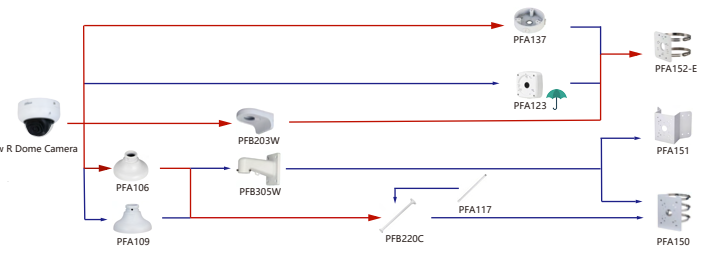

Shape	IP Camera	CVI Camera
	IPC-HDBW3441R-AS-P IPC-HDBW3541R-2S-52 IPC-HDBW3541R-2AS-52 IPC-HDBW3441R-2S-52 IPC-HDBW3441R-2AS-52 IPC-HDBW3841R-2S-52 IPC-HDBW3841R-2AS-52 IPC-HDBW3441R-2S-52 IPC-HDBW3241R-2AS-52 IPC-HDBW5498-ASE-LED IPC-HDBW542R-ASE-52