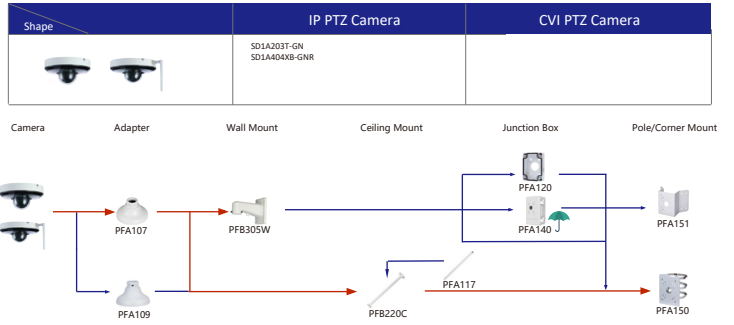

Shape	IP Camera	CVI Camera
	IPC-HDW2231T-AS-S2 IPC-HDW2230T-AS-S2 IPC-HDW2431T-AS-S2	

Selection of IP&CVI Eyeball Camera

Shape	IP Camera	CVI Camera
	IPC-HDW1230S-55	HAC-T1A21/51 HAC-HDW1200R

Shape	IP Camera	CVI Camera
	HAC-HDW2501TLMQ(A)- HAC-HDW1500TLMQ(A)- HAC-HDW1231TLMQ(A)- HAC-HDW1200TLMQ(A)-	HAC-HDW2501TQ(A)- HAC-HDW1500TQ(A)- HAC-HDW1231TQ(A)- HAC-HDW1200TQ(A)- HAC-ME1239TQ(A)-PV HAC-ME1800EQ-L HAC-ME1500EQ-L HAC-ME1200EQ-L HAC-ME1200EQ-L

Selection of PTZ Camera

Selection of PTZ Camera

Selection of PTZ Bullet Camera

Selection of PTZ Camera

Selection of PTZ Camera

Shape	IP PTZ Camera	CVI PTZ Camera
	SDT7C424-4F-2B2I-APV-0400	

Camera Adapter Wall Mount Ceiling Mount Junction Box Pole/Corner Mount