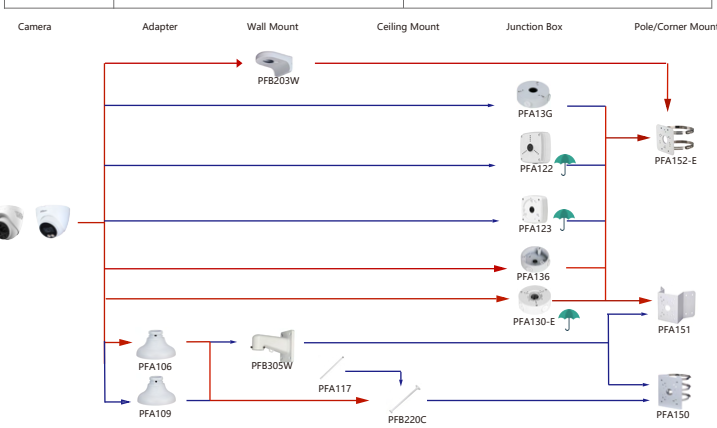

Selection of IP&CVI Eyeball Camera

Shape	IP Camera	CVI Camera
	IPC-HDW3841EM-S-52 IPC-HDW3841EM-A-5 IPC-HDW3541EM-S-52 IPC-HDW3441EM-S-52 IPC-HDW3231EM-S-52 IPC-HDW5241TM-ASE IPC-HDW5442TM-ASE IPC-HDW5541TM-ASE	HAC-HDW1801EM(A)- HAC-HDW12003M(A)- HAC-HDW2802T-A HAC-HDW2402T-A HAC-HDW2509T-A-LED HAC-HDW2249T-A-LED HAC-HDW1809T-A-LED HAC-HDW1509T-IL-A HAC-HDW1509T-A-LED-POC

Shape	IP Camera	CVI Camera
	IPC-T1820/40 IPC-T1820-L	HAC-HDW1800TL-A HAC-HDW1801TL(A)- HAC-HDW1200TL-A

Selection of IP&CVI Eyeball Camera

Shape	IP Camera	CVI Camera
	IPC-HDW5242T-ZE-MF IPC-HDW5241T-ZE IPC-HDW5442T-ZE IPC-HDW5541T-ZE IPC-HDW5842T-ZE-S2 IPC-HDW1230T-ZS-55 IPC-HDW1230T-ZS-55 IPC-HDW5541H-ASE-PV IPC-HDW5241H-ASE-PV IPC-HDW5541H-AS-PV IPC-HDW5241H-AS-PV IPC-HDW5497M-SE-LED IPC-HDW5842TM-SE-S2	HAC-HDW2802T-Z-A HAC-HDW2802T-Z-A-DP HAC-HDW2501T-Z-A HAC-HDW2501T-Z-A-DP HAC-HDW2402T-Z-A HAC-HDW2402T-Z-A-DP HAC-HDW2241T-Z-A HAC-HDW2241T-Z-A-DP HAC-HDW2241T-Z-A-DP HAC-HDW2241T-Z-A-DP HAC-HDW1509T-Z-A-LED-DP HAC-HDW1509T-Z-A-LED HAC-HDW1500T-Z-A-DP HAC-HDW1239T-Z-A-LED-DP HAC-HDW1239T-Z-A-LED HAC-HDW1231T-Z-A HAC-HDW1231T-Z-A-DP HAC-HDW1231T-Z-A HAC-HDW1200T-Z(A)- HAC-ME1809H-A-PV-POC HAC-ME1809H-A-PV HAC-ME1509H-A-PV HAC-ME1239H-A-PV HAC-T3A51-Z HAC-T3A21-Z HAC-T3A21-VF

Selection of IP&CVI Eyeball Camera

Shape	IP Camera	CVI Camera
		HAC-HDW1200M HAC-HDW1800M HAC-HDW1801M HAC-T2A51 HAC-T2A21 HAC-HDW1509TLM-A-LED HAC-HDW2501TLM-A HAC-HDW2249TLM-A-LED HAC-HDW2241TLM(A)- HAC-HDW1809TLM(A)-LED HAC-HDW1801TLM(A)- HAC-HDW1231TLM(A)- HAC-HDW1200TLM(A)-

Shape	IP Camera	CVI Camera
	IPC-HDW2231T-AS-S2 IPC-HDW2230T-AS-S2 IPC-HDW2431T-AS-S2	

Selection of IP&CVI Eyeball Camera

Shape	IP Camera	CVI Camera
	IPC-HDW1230S-55	HAC-T1A21/51 HAC-HDW1200R

Shape	IP Camera	CVI Camera
	HAC-HDW2501TLMQ(A)- HAC-HDW1500TLMQ(A)- HAC-HDW1231TLMQ(A)- HAC-HDW1200TLMQ(A)-	HAC-HDW2501TQ(A)- HAC-HDW1500TQ(A)- HAC-HDW1231TQ(A)- HAC-HDW1200TQ(A)- HAC-ME1239TQ(A)-PV HAC-ME1800EQ-L HAC-ME1500EQ-L HAC-ME1200EQ-L HAC-ME1200EQ-L