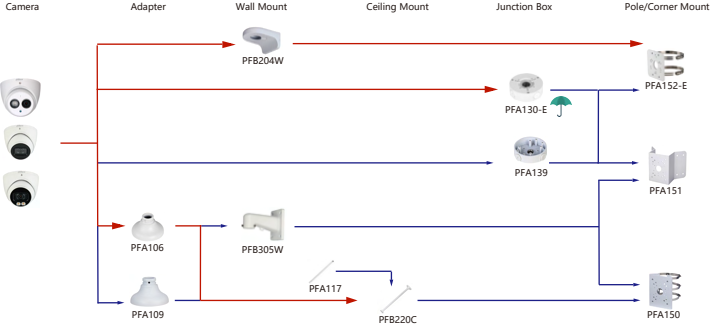

Shape	IP Camera	CVI Camera
	IPC-EW5541-AS	HAC-CW2501

Shape	IP Camera	CVI Camera
	IPC-P08W5831/82041-8360	

Shape	IP Camera	CVI Camera
		HAC-D1A51/21

Shape	IP Camera	CVI Camera
	PSDW5631S-8360	

Shape	Special Camera	Shape	Special Camera
	PSDW82442M-A270-D440 PSDW81842M-A360-D237 PSDW8842M-A180-D237		PSDW81642S-A360-D425 PSDW81642S-A360-D425 PSDW8842S-A180-D425 PSDW8842S-A180-D425
	IPC-HDW8441X-3D IPC-HDW8341X-BV-3D		IPC-P08W8840-A180

Selection of IP&CVI Eyeball Camera

Shape	IP Camera	CVI Camera
	IPC-HDW3841EM-S-52 IPC-HDW3841EM-A-5 IPC-HDW3541EM-S-52 IPC-HDW3441EM-S-52 IPC-HDW3231EM-S-52 IPC-HDW5241TM-ASE IPC-HDW5442TM-ASE IPC-HDW5541TM-ASE	HAC-HDW1801EM(A)- HAC-HDW12003M(A)- HAC-HDW2802T-A HAC-HDW2402T-A HAC-HDW2509T-A-LED HAC-HDW2249T-A-LED HAC-HDW1809T-A-LED HAC-HDW1509T-IL-A HAC-HDW1509T-A-LED-POC

Shape	IP Camera	CVI Camera
	IPC-T1820/40 IPC-T1820-L	HAC-HDW1800TL-A HAC-HDW1801TL(A)- HAC-HDW1200TL-A

Selection of IP&CVI Eyeball Camera

Shape	IP Camera	CVI Camera
	IPC-HDW5242T-ZE-MF IPC-HDW5241T-ZE IPC-HDW5442T-ZE IPC-HDW5541T-ZE IPC-HDW5842T-ZE-S2 IPC-HDW1230T-ZS-55 IPC-HDW1230T-ZS-55 IPC-HDW5541H-ASE-PV IPC-HDW5241H-ASE-PV IPC-HDW5541H-AS-PV IPC-HDW5241H-AS-PV IPC-HDW5497M-SE-LED IPC-HDW5842TM-SE-S2	HAC-HDW2802T-Z-A HAC-HDW2802T-Z-A-DP HAC-HDW2501T-Z-A HAC-HDW2501T-Z-A-DP HAC-HDW2402T-Z-A HAC-HDW2402T-Z-A-DP HAC-HDW2241T-Z-A HAC-HDW2241T-Z-A-DP HAC-HDW2241T-Z-A-DP HAC-HDW2241T-Z-A-DP HAC-HDW1509T-Z-A-LED-DP HAC-HDW1509T-Z-A-LED HAC-HDW1500T-Z-A-DP HAC-HDW1239T-Z-A-LED-DP HAC-HDW1239T-Z-A-LED HAC-HDW1231T-Z-A HAC-HDW1231T-Z-A-DP HAC-HDW1231T-Z-A HAC-HDW1200T-Z(A)- HAC-ME1809H-A-PV-POC HAC-ME1809H-A-PV HAC-ME1509H-A-PV HAC-ME1239H-A-PV HAC-T3A51-Z HAC-T3A21-Z HAC-T3A21-VF