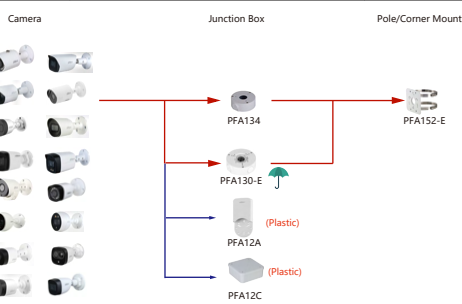

-----IP66

-----Anti-Corrosion

Selection of IP&CVI Bullet Camera

Shape	IP Camera	CVI Camera
	IPC-HFW5241/5442/5541E-5E	HAC-HFW2802/2501E-A

Shape	IP Camera	CVI Camera	
	IPC-HFW13305-55 IPC-HFW13305-55 IPC-HFW13305-54 IPC-HFW13305-54 IPC-HFW22315-S-52 IPC-HFW22305-S-52 IPC-HFW24315-S-52 IPC-HFW23315-S-52 IPC-HFW28315-S-52 IPC-HFW24395-SA-LED-52 IPC-HFW2395-SA-LED-52 IPC-HFW12395I-LED-55 IPC-HFW12395I-A-LED-55 IPC-HFW15305-S6 IPC-HFW18305-S6 IPC-HFW4241E-AS IPC-HFW4441E-AS IPC-HFW5441E-AS	HAC-HFW12005 HAC-HFW18015 HAC-HFW2509T-A-LED HAC-HFW2281T-A-LED HAC-HFW1809T-A-LED HAC-HFW1509T-A-LED-POC HAC-HFW1509T(A)-LED HAC-HFW1339T(A)-LED HAC-ME1500D-LS HAC-ME1200D-LS HAC-ME1800B-L HAC-ME1500B-L HAC-ME1200B-L HAC-ME1800B-LS HAC-ME1500B-LS HAC-ME1200B-LS HAC-B2A21/51 HAC-B2A21/51	HAC-82A21/51-Z HAC-HFW1500/1231/1200CM(A) HAC-HFW2501CM-A HAC-HFW2241CM-A HAC-HFW1509C(A)-LED HAC-HFW1500C(A) HAC-HFW1239C(A)-LED HAC-HFW1231C-A HAC-HFW1200C(A) HAC-HFW1800R HAC-HFW1200R HAC-HFW1800T(L)-A HAC-HFW1801T(L)-A HAC-HFW1901T(L)-A HAC-HFW1200T(L)-A HAC-HFW1809TLM-A-LED HAC-HFW1509TLM-A-LED HAC-HFW1239TLM-A-LED HAC-HFW1239TLM(A)-LED

Selection of IP&CVI Bullet Camera

Shape	IP Camera	CVI Camera	
	IPC-HFW5241T-5E IPC-HFW5242T-ASE-MF IPC-HFW5241T-ASE IPC-HFW5442T-5E IPC-HFW5442T-ASE IPC-HFW5411T-5E IPC-HFW5411T-ASE IPC-HFW5842T-ASE-S2 IPC-HFW5411T-AS-PV IPC-HFW5241T-AS-PV IPC-HFW5449T1-ASE-02 IPC-HFW5849T1-ASE-LED IPC-HFW5449T-ASE-LED	HAC-HFW1509MH-A-LED HAC-HFW1239MH-A-LED HAC-HFW2802T-Z-AL-DP HAC-HFW2802T-A-8 HAC-HFW5402T-Z-A(DP) HAC-HFW2402T-8-A HAC-HFW1509TLM-A HAC-HFW1339TLM-A HAC-HFW1800TH-8 HAC-HFW1800TH-4 HAC-HFW1801TH-8 HAC-HFW1801TH-4 HAC-HFW1500TH-8 HAC-HFW1500TH-4	HAC-HFW1500TH-4 HAC-HFW1200TH-8 HAC-HFW1200TH-4 IPC-HFW54971-ZE-LED IPC-HFW5449T-ASE-LED HAC-HFW1801D HAC-HFW1500D HAC-HFW1200D HAC-HFW1801R-Z-IRE6(A) HAC-HFW1500R-Z-IRE6(A) HAC-HFW1500R-Z-IRE6-A-DP HAC-HFW1231R-Z-A-DP HAC-HFW1231R-Z-A HAC-HFW1200R-Z-IRE6(A) HAC-8A421-VF