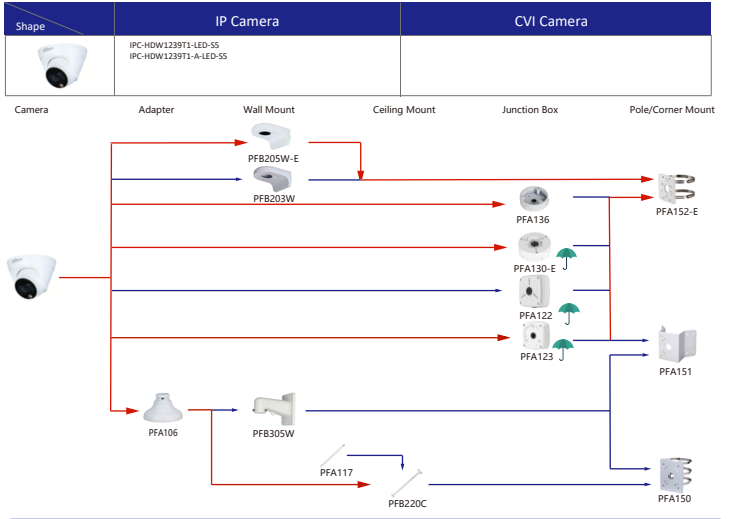

Selection of IP&CVI Eyeball Camera

Shape	IP Camera	CVI Camera
		HAC-HDW1200M HAC-HDW1800M HAC-HDW1801M HAC-T2A51 HAC-T2A21 HAC-HDW1509TLM-A-LED HAC-HDW2501TLM-A HAC-HDW2249TLM-A-LED HAC-HDW2241TLM(A)- HAC-HDW1809TLM(A)-LED HAC-HDW1801TLM(A)- HAC-HDW1231TLM(A)- HAC-HDW1200TLM(A)-

Shape	IP Camera	CVI Camera
	IPC-HDW2231T-AS-S2 IPC-HDW2230T-AS-S2 IPC-HDW2431T-AS-S2	

Selection of IP&CVI Eyeball Camera

Shape	IP Camera	CVI Camera
	IPC-HDW1230S-55	HAC-T1A21/51 HAC-HDW1200R

Shape	IP Camera	CVI Camera
	HAC-HDW2501TLMQ(A)- HAC-HDW1500TLMQ(A)- HAC-HDW1231TLMQ(A)- HAC-HDW1200TLMQ(A)-	HAC-HDW2501TQ(A)- HAC-HDW1500TQ(A)- HAC-HDW1231TQ(A)- HAC-HDW1200TQ(A)- HAC-ME1239TQ(A)-PV HAC-ME1800EQ-L HAC-ME1500EQ-L HAC-ME1200EQ-L HAC-ME1200EQ-L

Selection of PTZ Camera

Selection of PTZ Camera

Selection of PTZ Bullet Camera

Selection of PTZ Camera

Selection of PTZ Camera

Shape	IP PTZ Camera	CVI PTZ Camera
	SDT7C424-4F-2B2I-APV-0400	

Camera Adapter Wall Mount Ceiling Mount Junction Box Pole/Corner Mount