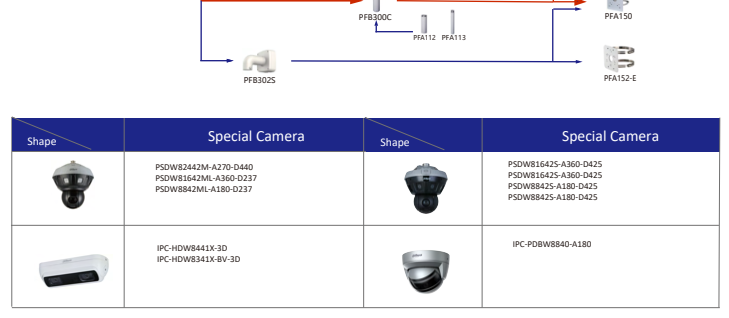

Shape	IP Camera	CVI Camera
	IPC-EW5541-AS	HAC-CW2501

Shape	IP Camera	CVI Camera
	IPC-P08W5831/82041-8360	

Shape	IP Camera	CVI Camera
		HAC-D1A51/21

Shape	IP Camera	CVI Camera
	PSDW5631S-8360	

Shape	Special Camera	Shape	Special Camera
	PSDW82442M-A270-D440 PSDW81842M-A360-D237 PSDW8842M-A180-D237		PSDW81642S-A360-D425 PSDW81642S-A360-D425 PSDW8842S-A180-D425 PSDW8842S-A180-D425
	IPC-HDW8441X-3D IPC-HDW8341X-BV-3D		IPC-P08W8840-A180