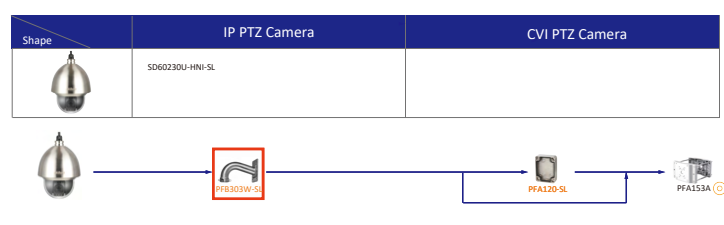

Selection of IP&CVI Eyeball Camera

Shape	IP Camera	CVI Camera
		HAC-HDW1200M HAC-HDW1800M HAC-HDW1801M HAC-T2A51 HAC-T2A21 HAC-HDW1509TLM-A-LED HAC-HDW2501TLM-A HAC-HDW2249TLM-A-LED HAC-HDW2241TLM(A)- HAC-HDW1809TLM(A)-LED HAC-HDW1801TLM(A)- HAC-HDW1231TLM(A)- HAC-HDW1200TLM(A)-

Shape	IP Camera	CVI Camera
	IPC-HDW2231T-AS-S2 IPC-HDW2230T-AS-S2 IPC-HDW2431T-AS-S2	

Selection of IP&CVI Eyeball Camera

Shape	IP Camera	CVI Camera
	IPC-HDW1230S-55	HAC-T1A21/51 HAC-HDW1200R

Shape	IP Camera	CVI Camera
	HAC-HDW2501TLMQ(A)- HAC-HDW1500TLMQ(A)- HAC-HDW1231TLMQ(A)- HAC-HDW1200TLMQ(A)-	HAC-HDW2501TQ(A)- HAC-HDW1500TQ(A)- HAC-HDW1231TQ(A)- HAC-HDW1200TQ(A)- HAC-ME1239TQ(A)-PV HAC-ME1800EQ-L HAC-ME1500EQ-L HAC-ME1200EQ-L HAC-ME1200EQ-L

Selection of PTZ Camera

Selection of PTZ Camera

Selection of PTZ Bullet Camera

Selection of PTZ Camera

Selection of PTZ Camera

Shape	IP PTZ Camera	CVI PTZ Camera
	SDT7C424-4F-2B2I-APV-0400	

Camera Adapter Wall Mount Ceiling Mount Junction Box Pole/Corner Mount