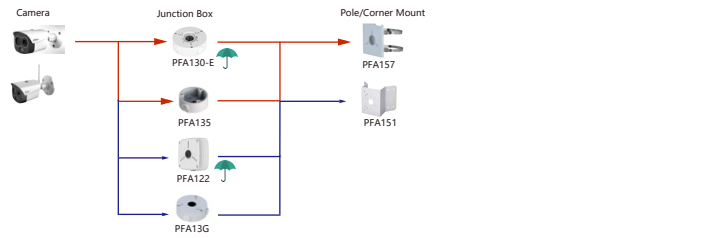

Shape	Thermal Camera	
	TPC-8F1241-T TPC-8F1241