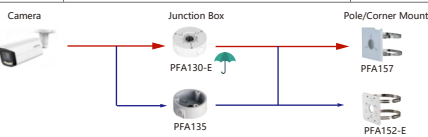

Shape	IP Camera	CVI Camera
		HAC-HFW1239TU-Z-A-LED-DP HAC-HFW1239TU-Z-A-LED