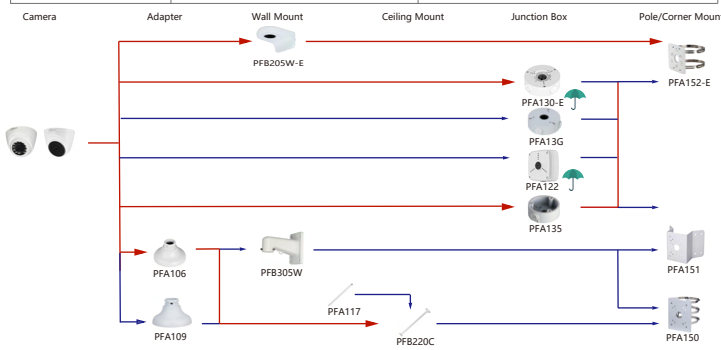

Shape	IP Camera	CVI Camera
	IPC-T1820/40 IPC-T1820-L	HAC-HDW1800TL-A HAC-HDW1801TL(A)- HAC-HDW1200TL-A

Selection of IP&CVI Eyeball Camera

Shape	IP Camera	CVI Camera
	IPC-HDW5242T-ZE-MF IPC-HDW5241T-ZE IPC-HDW5442T-ZE IPC-HDW5541T-ZE IPC-HDW5842T-ZE-S2 IPC-HDW1230T-ZS-55 IPC-HDW1230T-ZS-55 IPC-HDW5541H-ASE-PV IPC-HDW5241H-ASE-PV IPC-HDW5541H-AS-PV IPC-HDW5241H-AS-PV IPC-HDW5497M-SE-LED IPC-HDW5842TM-SE-S2	HAC-HDW2802T-Z-A HAC-HDW2802T-Z-A-DP HAC-HDW2501T-Z-A HAC-HDW2501T-Z-A-DP HAC-HDW2402T-Z-A HAC-HDW2402T-Z-A-DP HAC-HDW2241T-Z-A HAC-HDW2241T-Z-A-DP HAC-HDW2241T-Z-A-DP HAC-HDW2241T-Z-A-DP HAC-HDW1509T-Z-A-LED-DP HAC-HDW1509T-Z-A-LED HAC-HDW1500T-Z-A-DP HAC-HDW1239T-Z-A-LED-DP HAC-HDW1239T-Z-A-LED HAC-HDW1231T-Z-A HAC-HDW1231T-Z-A-DP HAC-HDW1231T-Z-A HAC-HDW1200T-Z(A)- HAC-ME1809H-A-PV-POC HAC-ME1809H-A-PV HAC-ME1509H-A-PV HAC-ME1239H-A-PV HAC-T3A51-Z HAC-T3A21-Z HAC-T3A21-VF

Selection of IP&CVI Eyeball Camera

Shape	IP Camera	CVI Camera
		HAC-HDW1200M HAC-HDW1800M HAC-HDW1801M HAC-T2A51 HAC-T2A21 HAC-HDW1509TLM-A-LED HAC-HDW2501TLM-A HAC-HDW2249TLM-A-LED HAC-HDW2241TLM(A)- HAC-HDW1809TLM(A)-LED HAC-HDW1801TLM(A)- HAC-HDW1231TLM(A)- HAC-HDW1200TLM(A)-

Shape	IP Camera	CVI Camera
	IPC-HDW2231T-AS-S2 IPC-HDW2230T-AS-S2 IPC-HDW2431T-AS-S2	

Selection of IP&CVI Eyeball Camera

Shape	IP Camera	CVI Camera
	IPC-HDW1230S-55	HAC-T1A21/51 HAC-HDW1200R

Shape	IP Camera	CVI Camera
	HAC-HDW2501TLMQ(A)- HAC-HDW1500TLMQ(A)- HAC-HDW1231TLMQ(A)- HAC-HDW1200TLMQ(A)-	HAC-HDW2501TQ(A)- HAC-HDW1500TQ(A)- HAC-HDW1231TQ(A)- HAC-HDW1200TQ(A)- HAC-ME1239TQ(A)-PV HAC-ME1800EQ-L HAC-ME1500EQ-L HAC-ME1200EQ-L HAC-ME1200EQ-L