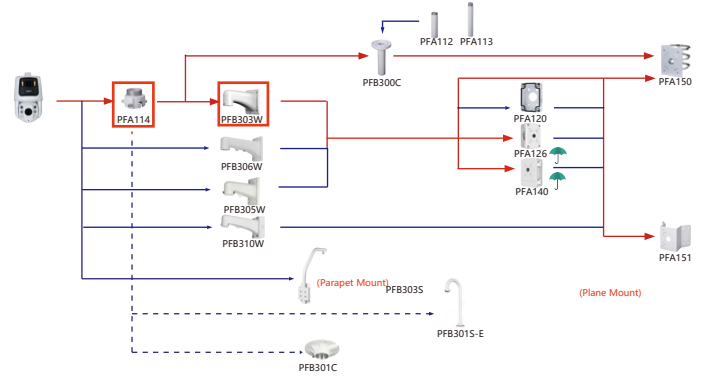

Shape	IP Camera	CVI Camera
	IPC-HDW2231T-AS-S2 IPC-HDW2230T-AS-S2 IPC-HDW2431T-AS-S2	

Selection of IP&CVI Eyeball Camera

Shape	IP Camera	CVI Camera
	IPC-HDW1230S-55	HAC-T1A21/51 HAC-HDW1200R

Shape	IP Camera	CVI Camera
	HAC-HDW2501TLMQ(A)- HAC-HDW1500TLMQ(A)- HAC-HDW1231TLMQ(A)- HAC-HDW1200TLMQ(A)-	HAC-HDW2501TQ(A)- HAC-HDW1500TQ(A)- HAC-HDW1231TQ(A)- HAC-HDW1200TQ(A)- HAC-ME1239TQ(A)-PV HAC-ME1800EQ-L HAC-ME1500EQ-L HAC-ME1200EQ-L HAC-ME1200EQ-L

Selection of PTZ Camera

Selection of PTZ Camera

Selection of PTZ Bullet Camera

Selection of PTZ Camera

Selection of PTZ Camera

Shape	IP PTZ Camera	CVI PTZ Camera
	SDT7C424-4F-2B2I-APV-0400	

Camera Adapter Wall Mount Ceiling Mount Junction Box Pole/Corner Mount