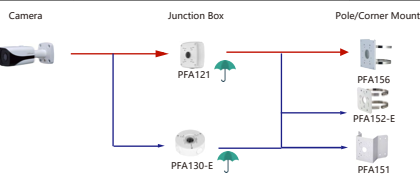

Selection of IP&CVI Bullet Camera

Shape	IP Camera	CVI Camera
	IPC-HFW5241/5442/5541E-5E	HAC-HFW2802/2501E-A