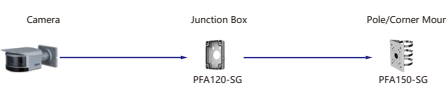

Selection of IP&CVI Bullet Camera

Shape	IP Camera	CVI Camera
	IPC-PFW83242-A180 IPC-PFW840-A180