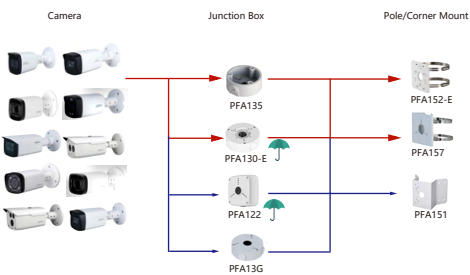

-----IP66

-----Anti-Corrosion

Selection of IP&CVI Bullet Camera

Shape	IP Camera	CVI Camera
	IPC-HFW5241/5442/5541E-5E	HAC-HFW2802/2501E-A

Shape	IP Camera	CVI Camera	
	IPC-HFW13305-55 IPC-HFW13305-55 IPC-HFW13305-54 IPC-HFW13305-54 IPC-HFW22315-S-52 IPC-HFW22305-S-52 IPC-HFW24315-S-52 IPC-HFW23315-S-52 IPC-HFW28315-S-52 IPC-HFW24395-SA-LED-52 IPC-HFW2395-SA-LED-52 IPC-HFW12395I-LED-55 IPC-HFW12395I-A-LED-55 IPC-HFW15305-S6 IPC-HFW18305-S6 IPC-HFW4241E-AS IPC-HFW4441E-AS IPC-HFW5441E-AS	HAC-HFW12005 HAC-HFW18015 HAC-HFW2509T-A-LED HAC-HFW2281T-A-LED HAC-HFW1809T-A-LED HAC-HFW1509T-A-LED-POC HAC-HFW1509T(A)-LED HAC-HFW1339T(A)-LED HAC-ME1500D-LS HAC-ME1200D-LS HAC-ME1800B-L HAC-ME1500B-L HAC-ME1200B-L HAC-ME1800B-LS HAC-ME1500B-LS HAC-ME1200B-LS HAC-B2A21/51 HAC-B2A21/51	HAC-82A21/51-Z HAC-HFW1500/1231/1200CM(A) HAC-HFW2501CM-A HAC-HFW2241CM-A HAC-HFW1509C(A)-LED HAC-HFW1500C(A) HAC-HFW1239C(A)-LED HAC-HFW1231C-A HAC-HFW1200C(A) HAC-HFW1800R HAC-HFW1200R HAC-HFW1800T(L)-A HAC-HFW1801T(L)-A HAC-HFW1901T(L)-A HAC-HFW1200T(L)-A HAC-HFW1809TLM-A-LED HAC-HFW1509TLM-A-LED HAC-HFW1239TLM-A-LED HAC-HFW1239TLM(A)-LED

Selection of IP&CVI Bullet Camera

Shape	IP Camera	CVI Camera	
	IPC-HFW5241T-5E IPC-HFW5242T-ASE-MF IPC-HFW5241T-ASE IPC-HFW5442T-5E IPC-HFW5442T-ASE IPC-HFW5411T-5E IPC-HFW5411T-ASE IPC-HFW5842T-ASE-S2 IPC-HFW5411T-AS-PV IPC-HFW5241T-AS-PV IPC-HFW5449T1-ASE-02 IPC-HFW5849T1-ASE-LED IPC-HFW5449T-ASE-LED	HAC-HFW1509MH-A-LED HAC-HFW1239MH-A-LED HAC-HFW2802T-Z-AL-DP HAC-HFW2802T-A-8 HAC-HFW5402T-Z-A(DP) HAC-HFW2402T-8-A HAC-HFW1509TLM-A HAC-HFW1339TLM-A HAC-HFW1800TH-8 HAC-HFW1800TH-4 HAC-HFW1801TH-8 HAC-HFW1801TH-4 HAC-HFW1500TH-8 HAC-HFW1500TH-4	HAC-HFW1500TH-4 HAC-HFW1200TH-8 HAC-HFW1200TH-4 IPC-HFW54971-ZE-LED IPC-HFW5449T-ASE-LED HAC-HFW1801D HAC-HFW1500D HAC-HFW1200D HAC-HFW1801R-Z-IRE6(A) HAC-HFW1500R-Z-IRE6(A) HAC-HFW1500R-Z-IRE6-A-DP HAC-HFW1231R-Z-A-DP HAC-HFW1231R-Z-A HAC-HFW1200R-Z-IRE6(A) HAC-8A421-VF