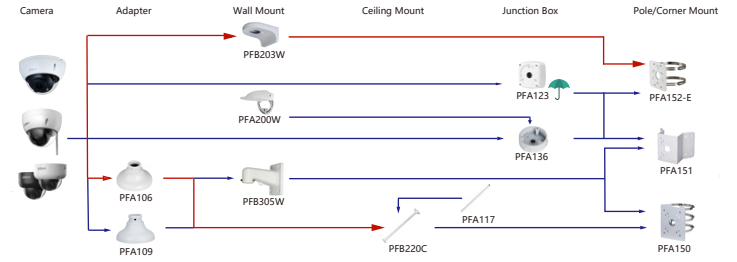

Shape	IP Camera	CVI Camera
	IPC-HDBW2041F-AS-S2 IPC-HDBW3441F-AS-S2 IPC-HDBW3241F-AS-S2	

Shape	IP Camera	CVI Camera
	IPC-HDBW5441F-AS-E2	HAC-D3A21-VF HAC-D3A21/91-Z

Selection of IP&CVI Dome Camera

Shape	IP Camera	CVI Camera	
	IPC-HDBW3441E-AS-S2 IPC-HDBW3441E-S2 IPC-HDBW349E-AS-NI IPC-HDBW2831E-S2 IPC-HDBW5331E-S2 IPC-HDBW2431E-S2 IPC-HDBW12331E-S2 IPC-HDBW1830E-S2	IPC-HDBW3841E-S IPC-HDBW3841E-AS IPC-HDBW3541E-AS IPC-HDBW3241E-S IPC-HDBW3241E-AS IPC-HDBW1230E-S5 IPC-HDBW1231E-S4 IPC-HDBW1530E-S6 IPC-HDBW1830E-S6	IPC-HDBW1230DE-SW IPC-HDBW1430DE-SW IPC-HDBW3841E-S2 IPC-HDBW3841E-AS-S2 IPC-HDBW541E-S2 IPC-HDBW3541E-AS-S2 IPC-HDBW3441E-S2 IPC-HDBW3441E-AS-S2 IPC-HDBW1231E-S4 IPC-HDBW3241E-S2 IPC-HDBW1200E HAC-HDBW2501E HAC-HDBW1231E-A HAC-HDBW1801E-A

Shape	IP Camera	CVI Camera
	IPC-HDBW3241E-AS-S2 IPC-HDBW3241E-S2 IPC-HDBW3441E-AS-S2 IPC-HDBW3441E-S2 IPC-HDBW3541E-AS-S2 IPC-HDBW3541E-AS IPC-HDBW4841E-AS	HAC-HDBW2241E-A HAC-HDBW1231E-A HAC-HDBW1801E-A