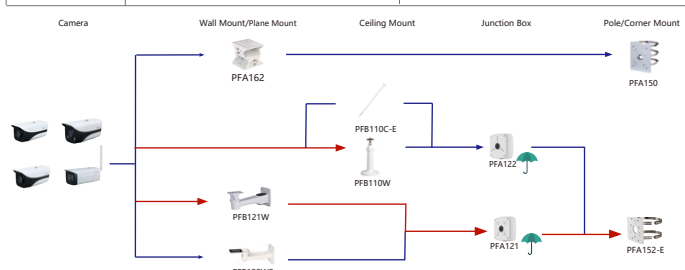

Shape	IP Camera	CVI Camera
	IPC-HFW3241M-AS-12 IPC-HFW3441M-AS-12 IPC-HFW1230M-A-11-B-55 IPC-HFW1230M-A-12-B-55 IPC-HFW3241DF-A5-4G