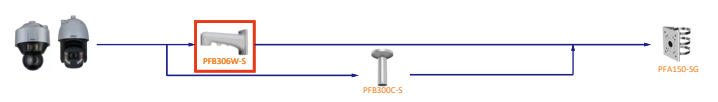

Selection of PTZ Camera

Shape	IP PTZ Camera	CVI PTZ Camera
	SDT7C424-4F-2B2I-APV-0400	

Camera   Adapter   Wall Mount   Ceiling Mount   Junction Box   Pole/Corner Mount

Shape	IP PTZ Camera	CVI PTZ Camera
	SDTSK425-424-QA-2812 SDTSK425-424-QA-0832 SDTSK425-4F-QA-0600 SDTSK225-4F-QA-0600	SDBC440FD-HNF SDBC260PA1-HNF SDBC448PA1-HNF SDBC848PA1-HNF

Camera   Wall Mount   Ceiling Mount   Pole/Corner Mount

Selection of PTZ Camera

Shape	Special Camera	Shape	Special Camera
	SD2W2030U-SL		SD2W3000E-SL
	ECA3A1404-HNR-XB-F ECA3A1404-HNR-XB		EPC230U-PTZ EPC230U-PTZ-IR EPC245U-PTZ EPC245U-PTZ-IR
	ECA7A1425-HNR-XA-F EPC230U		

Selection of PTZ Camera

Shape	IP PTZ Camera	CVI PTZ Camera
	DH-PTZ83440-HNF-PA	

Camera   Wall Mount   Ceiling Mount   Junction Box   Corner/Pole Mount

Shape	IP PTZ Camera	CVI PTZ Camera
	DH-PTZ83440-HNF-PA	

Camera   Wall Mount   Ceiling Mount   Junction Box   Corner/Pole Mount

Shape	IP PTZ Camera	CVI PTZ Camera
	DH-PTZ8548-HNF-PA DH-PTZ8548-HNF-PA DH-PTZ85260-HNF-PA DH-PTZ8548-HNF-PA-FL DH-PTZ8548-HNF-PA-FL DH-PTZ85260-HNF-PA-FL DH-PTZ83440-HNF-PA	

Camera   Wall Mount

Selection of PTZ Camera