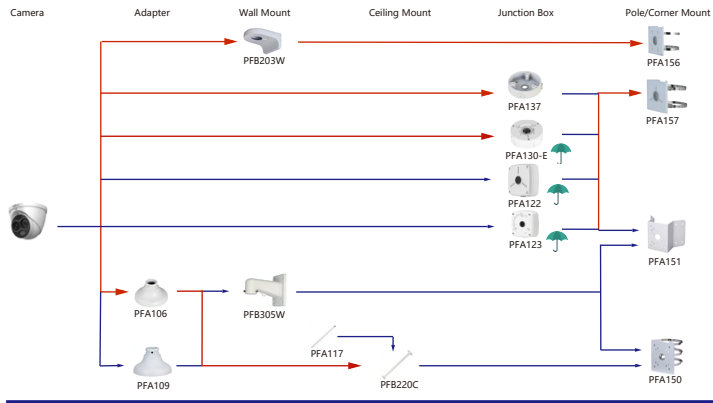

Shape	IP PTZ Camera	CVI PTZ Camera
	DH-PTZ8548-HNF-PA DH-PTZ8548-HNF-PA DH-PTZ85260-HNF-PA DH-PTZ8548-HNF-PA-FL DH-PTZ8548-HNF-PA-FL DH-PTZ85260-HNF-PA-FL DH-PTZ83440-HNF-PA	

Camera Wall Mount

Selection of PTZ Camera

Selection of Thermal Camera

Shape	Thermal Camera	
	TPC-8F5601 TPC-8F5401 TPC-8F2241	TPC-8F5601-T TPC-8F5401-T

Shape	Thermal Camera	
	TPC-8F1241-T TPC-8F1241	

Shape	Thermal Camera	
	TPC-DF1241-T TPC-DF1241	

Selection of Thermal Camera

Shape	Thermal Camera	
	TPC-SD8641B TPC-SD8441B	

Shape	Thermal Camera	
	TPC-SDA8641 TPC-SDA8441	

Shape	Thermal Camera	
	TPC-SD5641 TPC-SD5441 TPC-SD5441-T TPC-SD5441-T	

Selection of Thermal Camera

Shape	Thermal Camera	
	TPC-SD2221	

Selection of Thermal Camera

Shape	Traffic Camera				
 ITC215 Serie	ITC215-PW6M-IRLZF	 ITC215-PW6M-IRLZF-B <i>(The bracket is included)</i>	 ITC215-PW6M-IRLZF-O <i>(The bracket is included)</i>		
 ITC415 Serie	ITC415-PW6M-IZ	 ITC415-PW6M-IZ-GN <i>(The bracket is included)</i>	 ITC415-PW6M-IZ-BH <i>(The bracket is included)</i>		
 ITC437 Serie	ITC437-PW6M-IZ	 ITC437-PW6M-IZ-GN <i>(The bracket is included)</i>			