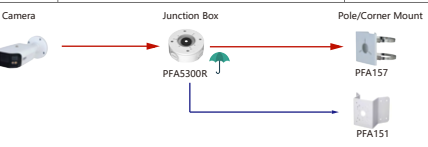

Shape	IP Camera	CVI Camera
	IPC-PFW5849-A180-E2