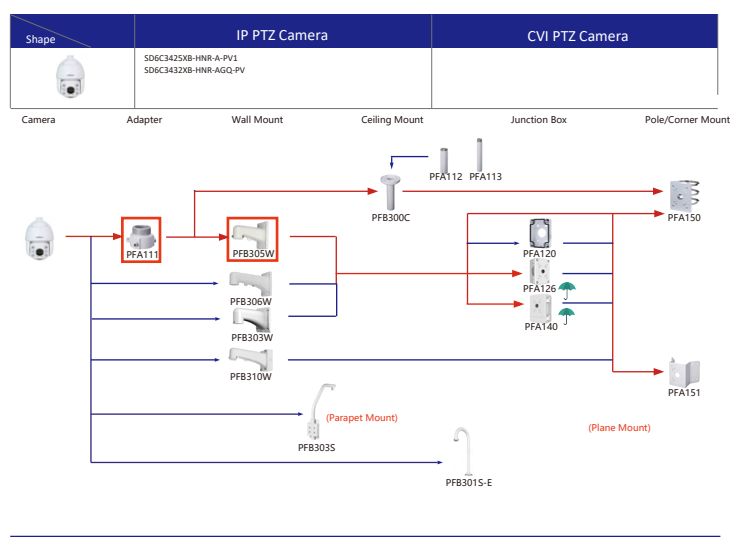

Selection of IP&CVI Eyeball Camera

Shape	IP Camera	CVI Camera
		HAC-HDW1200M HAC-HDW1800M HAC-HDW1801M HAC-T2A51 HAC-T2A21 HAC-HDW1509TLM-A-LED HAC-HDW2501TLM-A HAC-HDW2249TLM-A-LED HAC-HDW2241TLM(A)- HAC-HDW1809TLM(A)-LED HAC-HDW1801TLM(A)- HAC-HDW1231TLM(A)- HAC-HDW1200TLM(A)-

Shape	IP Camera	CVI Camera
	IPC-HDW2231T-AS-S2 IPC-HDW2230T-AS-S2 IPC-HDW2431T-AS-S2	

Selection of IP&CVI Eyeball Camera

Shape	IP Camera	CVI Camera
	IPC-HDW1230S-55	HAC-T1A21/51 HAC-HDW1200R

Shape	IP Camera	CVI Camera
	HAC-HDW2501TLMQ(A)- HAC-HDW1500TLMQ(A)- HAC-HDW1231TLMQ(A)- HAC-HDW1200TLMQ(A)-	HAC-HDW2501TQ(A)- HAC-HDW1500TQ(A)- HAC-HDW1231TQ(A)- HAC-HDW1200TQ(A)- HAC-ME1239TQ(A)-PV HAC-ME1800EQ-L HAC-ME1500EQ-L HAC-ME1200EQ-L HAC-ME1200EQ-L

Selection of PTZ Camera

Selection of PTZ Camera

Selection of PTZ Bullet Camera

Selection of PTZ Camera

Selection of PTZ Camera

Shape	IP PTZ Camera	CVI PTZ Camera
	SDT7C424-4F-2B2I-APV-0400	

Camera Adapter Wall Mount Ceiling Mount Junction Box Pole/Corner Mount