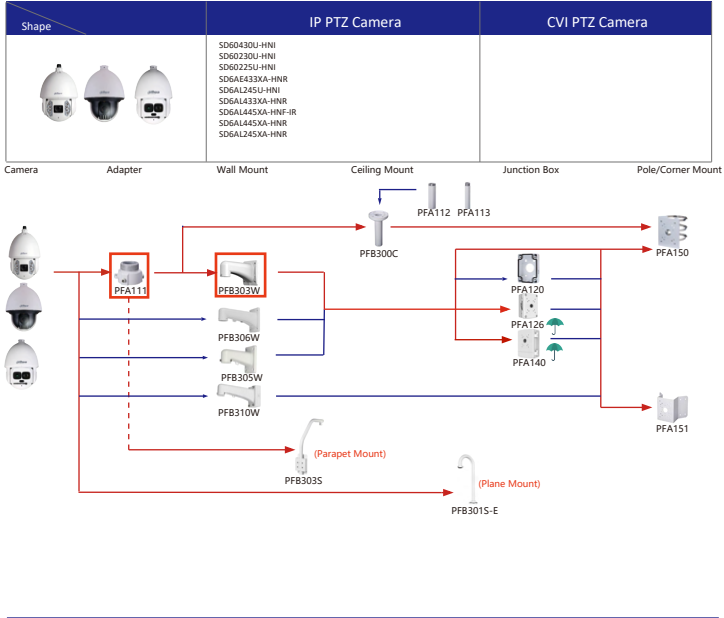

Selection of IP&CVI Eyeball Camera

Shape	IP Camera	CVI Camera
		HAC-HDW1200M HAC-HDW1800M HAC-HDW1801M HAC-T2A51 HAC-T2A21 HAC-HDW1509TLM-A-LED HAC-HDW2501TLM-A HAC-HDW2249TLM-A-LED HAC-HDW2241TLM(A)- HAC-HDW1809TLM(A)-LED HAC-HDW1801TLM(A)- HAC-HDW1231TLM(A)- HAC-HDW1200TLM(A)-

Shape	IP Camera	CVI Camera
	IPC-HDW2231T-AS-S2 IPC-HDW2230T-AS-S2 IPC-HDW2431T-AS-S2	

Selection of IP&CVI Eyeball Camera

Shape	IP Camera	CVI Camera
	IPC-HDW1230S-55	HAC-T1A21/51 HAC-HDW1200R

Shape	IP Camera	CVI Camera
	HAC-HDW2501TLMQ(A)- HAC-HDW1500TLMQ(A)- HAC-HDW1231TLMQ(A)- HAC-HDW1200TLMQ(A)-	HAC-HDW2501TQ(A)- HAC-HDW1500TQ(A)- HAC-HDW1231TQ(A)- HAC-HDW1200TQ(A)- HAC-ME1239TQ(A)-PV HAC-ME1800EQ-L HAC-ME1500EQ-L HAC-ME1200EQ-L HAC-ME1200EQ-L

Selection of PTZ Camera

Selection of PTZ Camera

Selection of PTZ Bullet Camera

Selection of PTZ Camera

Selection of PTZ Camera

Shape	IP PTZ Camera	CVI PTZ Camera
	SDT7C424-4F-2B2I-APV-0400	

Camera Adapter Wall Mount Ceiling Mount Junction Box Pole/Corner Mount