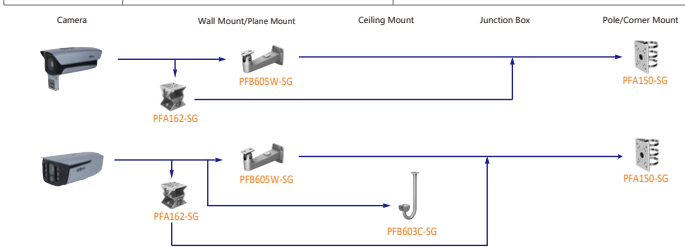

Shape	IP Camera	CVI Camera
	IPC-HFW7842-Z-5G-LED IPC-MFW7442K1-Z4-T40 IPC-MFW7442K1-Z7-T40 IPC-MFW7842K1-Z4-T20 IPC-MFW7842K1-Z7-T20