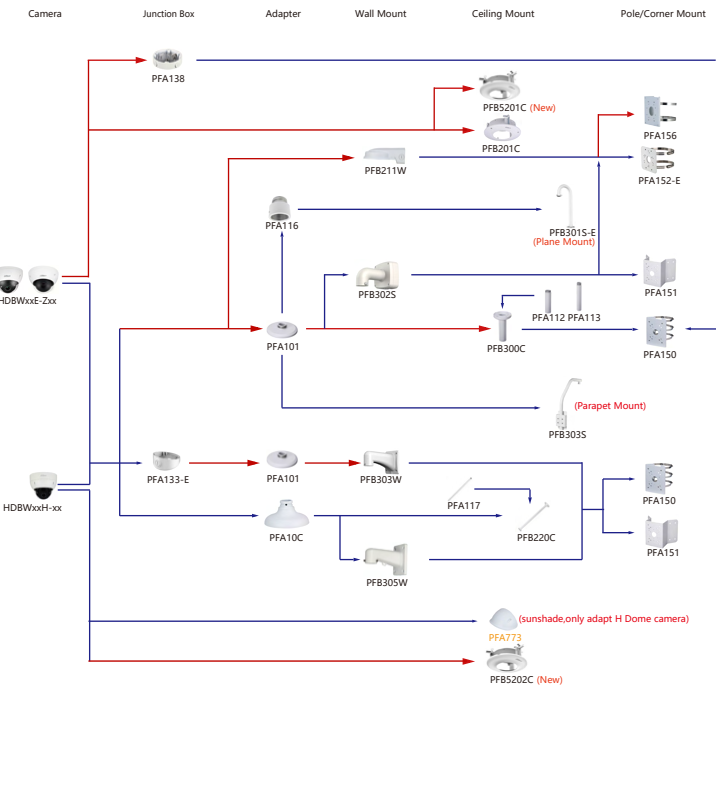

Selection of IP&CVI Bullet Camera

Shape	IP Camera	CVI Camera	
	IPC-HFW5241T-5E IPC-HFW5242T-ASE-MF IPC-HFW5241T-ASE IPC-HFW5442T-5E IPC-HFW5442T-ASE IPC-HFW5411T-5E IPC-HFW5411T-ASE IPC-HFW5842T-ASE-S2 IPC-HFW5411T-AS-PV IPC-HFW5241T-AS-PV IPC-HFW5449T1-ASE-02 IPC-HFW5849T1-ASE-LED IPC-HFW5449T-ASE-LED	HAC-HFW1509MH-A-LED HAC-HFW1239MH-A-LED HAC-HFW2802T-Z-AL-DP HAC-HFW2802T-A-8 HAC-HFW5402T-Z-A(DP) HAC-HFW2402T-8-A HAC-HFW1509TLM-A HAC-HFW1339TLM-A HAC-HFW1800TH-8 HAC-HFW1800TH-4 HAC-HFW1801TH-8 HAC-HFW1801TH-4 HAC-HFW1500TH-8 HAC-HFW1500TH-4	HAC-HFW1500TH-4 HAC-HFW1200TH-8 HAC-HFW1200TH-4 IPC-HFW54971-ZE-LED IPC-HFW5449T-ASE-LED HAC-HFW1801D HAC-HFW1500D HAC-HFW1200D HAC-HFW1801R-Z-IRE6(A) HAC-HFW1500R-Z-IRE6(A) HAC-HFW1500R-Z-IRE6-A-DP HAC-HFW1231R-Z-A-DP HAC-HFW1231R-Z-A HAC-HFW1200R-Z-IRE6(A) HAC-8A421-VF

Selection of IP&CVI Bullet Camera

Shape	IP Camera	CVI Camera
	IPC-PFW83242-A180 IPC-PFW840-A180	

Shape	IP Camera	CVI Camera
		HAC-PFW3601-A180-AC24 HAC-PFW3601-A180

Shape	IP Camera	CVI Camera	
	IPC-HFW5442E-Z4E IPC-HFW5442E-ZHE IPC-HFW5442E-ZE IPC-HFW5442E-ZE-MF IPC-HFW5241E-ZHE IPC-HFW5241E-ZE IPC-HFW5241E-Z1E	IPC-HFW5241E-Z5E IPC-HFW5411E-ZE IPC-HFW5411E-Z5E IPC-HFW5842E-ZE-S2 IPC-HFW5842E-Z4E-S2	HAC-HFW3802E-Z-VP HAC-HFW3802E-ZH-VP HAC-HFW2331E-Z-DP-VP

Shape	IP Camera	CVI Camera
	DH-IPC-HFW5842K1P-Z-5G	

Selection of IP&CVI Dome Camera

Shape	IP Camera	CVI Camera
	IPC-HDBW5442E-ZE IPC-HDBW5442E-ZHE IPC-HDBW5241E-ZHE IPC-HDBW5241E-ZE IPC-HDBW5241E-ZSE IPC-HDBW5442E-ZE-OPAT IPC-HDBW5441E-ZE-OPAT IPC-HDBW5831E-ZSE IPC-HDBW5831E-ZE IPC-HDBW5231E-ZE-HDMI IPC-HDBW5842E-ZE-S2 IPC-HDBW5842E-Z4E-S2 IPC-HDBW5541E-ZE IPC-HDBW5541E-ZSE IPC-HDBW5442E-Z4E	HAC-HDBW7442H-Z-S2 IPC-HDBW742H-Z4-S2 IPC-HDBW7842H-Z-S2 IPC-HDBW7842H-Z4-S2 IPC-HDBW7242H-Z2 IPC-HDBW5842H-Z4HE-S2 IPC-HDBW5842H-ZHE-S2 IPC-HDBW5442H-Z4E IPC-HDBW5442H-ZHE IPC-HDBW5442H-ZE IPC-HDBW5242H-Z4E-MF IPC-HDBW5242H-ZHE-MF IPC-HDBW5242H-ZE-MF IPC-HDBW841H-Z4-LB IPC-HDBW841H-Z-LB IPC-HDBW841H-Z-LB