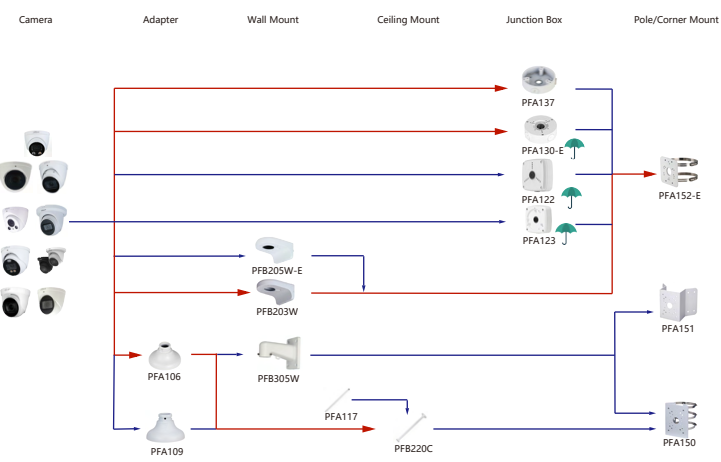

Shape	IP Camera	CVI Camera
	IPC-EW5541-AS	HAC-CW2501

Shape	IP Camera	CVI Camera
	IPC-P08W5831/82041-8360	

Shape	IP Camera	CVI Camera
		HAC-D1A51/21

Shape	IP Camera	CVI Camera
	PSDW5631S-8360	

Shape	Special Camera	Shape	Special Camera
	PSDW82442M-A270-D440 PSDW81842M-A360-D237 PSDW8842M-A180-D237		PSDW81642S-A360-D425 PSDW81642S-A360-D425 PSDW8842S-A180-D425 PSDW8842S-A180-D425
	IPC-HDW8441X-3D IPC-HDW8341X-BV-3D		IPC-P08W8840-A180

Selection of IP&CVI Eyeball Camera

Shape	IP Camera	CVI Camera
	IPC-HDW3841EM-S-52 IPC-HDW3841EM-A-5 IPC-HDW3541EM-S-52 IPC-HDW3441EM-S-52 IPC-HDW3231EM-S-52 IPC-HDW5241TM-ASE IPC-HDW5442TM-ASE IPC-HDW5541TM-ASE	HAC-HDW1801EM(A)- HAC-HDW12003M(A)- HAC-HDW2802T-A HAC-HDW2402T-A HAC-HDW2509T-A-LED HAC-HDW2249T-A-LED HAC-HDW1809T-A-LED HAC-HDW1509T-IL-A HAC-HDW1509T-A-LED-POC

Shape	IP Camera	CVI Camera
	IPC-T1820/40 IPC-T1820-L	HAC-HDW1800TL-A HAC-HDW1801TL(A)- HAC-HDW1200TL-A

Selection of IP&CVI Eyeball Camera

Shape	IP Camera	CVI Camera
	IPC-HDW5242T-ZE-MF IPC-HDW5241T-ZE IPC-HDW5442T-ZE IPC-HDW5541T-ZE IPC-HDW5842T-ZE-S2 IPC-HDW1230T-ZS-55 IPC-HDW1230T-ZS-55 IPC-HDW5541H-ASE-PV IPC-HDW5241H-ASE-PV IPC-HDW5541H-AS-PV IPC-HDW5241H-AS-PV IPC-HDW5497M-SE-LED IPC-HDW5842TM-SE-S2	HAC-HDW2802T-Z-A HAC-HDW2802T-Z-A-DP HAC-HDW2501T-Z-A HAC-HDW2501T-Z-A-DP HAC-HDW2402T-Z-A HAC-HDW2402T-Z-A-DP HAC-HDW2241T-Z-A HAC-HDW2241T-Z-A-DP HAC-HDW2241T-Z-A-DP HAC-HDW2241T-Z-A-DP HAC-HDW1509T-Z-A-LED-DP HAC-HDW1509T-Z-A-LED HAC-HDW1500T-Z-A-DP HAC-HDW1239T-Z-A-LED-DP HAC-HDW1239T-Z-A-LED HAC-HDW1231T-Z-A HAC-HDW1231T-Z-A-DP HAC-HDW1231T-Z-A HAC-HDW1200T-Z(A)- HAC-ME1809H-A-PV-POC HAC-ME1809H-A-PV HAC-ME1509H-A-PV HAC-ME1239H-A-PV HAC-T3A51-Z HAC-T3A21-Z HAC-T3A21-VF

Selection of IP&CVI Eyeball Camera

Shape	IP Camera	CVI Camera
		HAC-HDW1200M HAC-HDW1800M HAC-HDW1801M HAC-T2A51 HAC-T2A21 HAC-HDW1509TLM-A-LED HAC-HDW2501TLM-A HAC-HDW2249TLM-A-LED HAC-HDW2241TLM(A)- HAC-HDW1809TLM(A)-LED HAC-HDW1801TLM(A)- HAC-HDW1231TLM(A)- HAC-HDW1200TLM(A)-