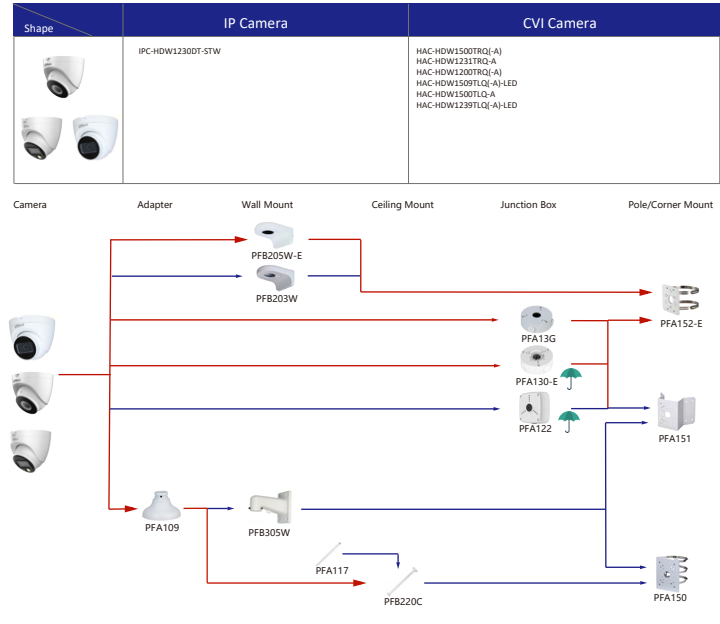

Shape	IP Camera	CVI Camera
	IPC-T1820/40 IPC-T1820-L	HAC-HDW1800TL-A HAC-HDW1801TL(A)- HAC-HDW1200TL-A

Selection of IP&CVI Eyeball Camera

Shape	IP Camera	CVI Camera
	IPC-HDW5242T-ZE-MF IPC-HDW5241T-ZE IPC-HDW5442T-ZE IPC-HDW5541T-ZE IPC-HDW5842T-ZE-S2 IPC-HDW1230T-ZS-55 IPC-HDW1230T-ZS-55 IPC-HDW5541H-ASE-PV IPC-HDW5241H-ASE-PV IPC-HDW5541H-AS-PV IPC-HDW5241H-AS-PV IPC-HDW5497M-SE-LED IPC-HDW5842TM-SE-S2	HAC-HDW2802T-Z-A HAC-HDW2802T-Z-A-DP HAC-HDW2501T-Z-A HAC-HDW2501T-Z-A-DP HAC-HDW2402T-Z-A HAC-HDW2402T-Z-A-DP HAC-HDW2241T-Z-A HAC-HDW2241T-Z-A-DP HAC-HDW2241T-Z-A-DP HAC-HDW2241T-Z-A-DP HAC-HDW1509T-Z-A-LED-DP HAC-HDW1509T-Z-A-LED HAC-HDW1500T-Z-A-DP HAC-HDW1239T-Z-A-LED-DP HAC-HDW1239T-Z-A-LED HAC-HDW1231T-Z-A HAC-HDW1231T-Z-A-DP HAC-HDW1231T-Z-A HAC-HDW1200T-Z(A)- HAC-ME1809H-A-PV-POC HAC-ME1809H-A-PV HAC-ME1509H-A-PV HAC-ME1239H-A-PV HAC-T3A51-Z HAC-T3A21-Z HAC-T3A21-VF

Selection of IP&CVI Eyeball Camera

Shape	IP Camera	CVI Camera
		HAC-HDW1200M HAC-HDW1800M HAC-HDW1801M HAC-T2A51 HAC-T2A21 HAC-HDW1509TLM-A-LED HAC-HDW2501TLM-A HAC-HDW2249TLM-A-LED HAC-HDW2241TLM(A)- HAC-HDW1809TLM(A)-LED HAC-HDW1801TLM(A)- HAC-HDW1231TLM(A)- HAC-HDW1200TLM(A)-

Shape	IP Camera	CVI Camera
	IPC-HDW2231T-AS-S2 IPC-HDW2230T-AS-S2 IPC-HDW2431T-AS-S2	

Selection of IP&CVI Eyeball Camera

Shape	IP Camera	CVI Camera
	IPC-HDW1230S-55	HAC-T1A21/51 HAC-HDW1200R

Shape	IP Camera	CVI Camera
	HAC-HDW2501TLMQ(A)- HAC-HDW1500TLMQ(A)- HAC-HDW1231TLMQ(A)- HAC-HDW1200TLMQ(A)-	HAC-HDW2501TQ(A)- HAC-HDW1500TQ(A)- HAC-HDW1231TQ(A)- HAC-HDW1200TQ(A)- HAC-ME1239TQ(A)-PV HAC-ME1800EQ-L HAC-ME1500EQ-L HAC-ME1200EQ-L HAC-ME1200EQ-L

Selection of PTZ Camera

Selection of PTZ Camera

Selection of PTZ Bullet Camera

Selection of PTZ Camera

Selection of PTZ Camera

Shape	IP PTZ Camera	CVI PTZ Camera
	SDT7C424-4F-2B2I-APV-0400	

Camera Adapter Wall Mount Ceiling Mount Junction Box Pole/Corner Mount