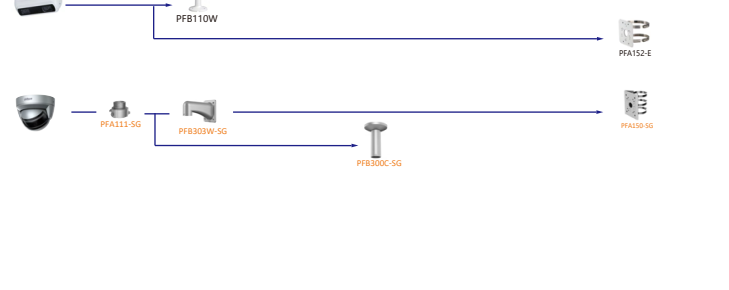

Shape	IP Camera	CVI Camera
	IPC-EW5541-AS	HAC-CW2501

Shape	IP Camera	CVI Camera
	IPC-P08W5831/82041-8360	

Shape	IP Camera	CVI Camera
		HAC-D1A51/21

Shape	IP Camera	CVI Camera
	PSDW5631S-8360	

Shape	Special Camera	Shape	Special Camera
	PSDW82442M-A270-D440 PSDW81842M-A360-D237 PSDW8842M-A180-D237		PSDW81642S-A360-D425 PSDW81642S-A360-D425 PSDW8842S-A180-D425 PSDW8842S-A180-D425
	IPC-HDW8441X-3D IPC-HDW8341X-BV-3D		IPC-P08W8840-A180

Selection of IP&CVI Eyeball Camera

Shape	IP Camera	CVI Camera
	IPC-HDW3841EM-S-52 IPC-HDW3841EM-A-5 IPC-HDW3541EM-S-52 IPC-HDW3441EM-S-52 IPC-HDW3231EM-S-52 IPC-HDW5241TM-ASE IPC-HDW5442TM-ASE IPC-HDW5541TM-ASE	HAC-HDW1801EM(A)- HAC-HDW12003M(A)- HAC-HDW2802T-A HAC-HDW2402T-A HAC-HDW2509T-A-LED HAC-HDW2249T-A-LED HAC-HDW1809T-A-LED HAC-HDW1509T-IL-A HAC-HDW1509T-A-LED-POC