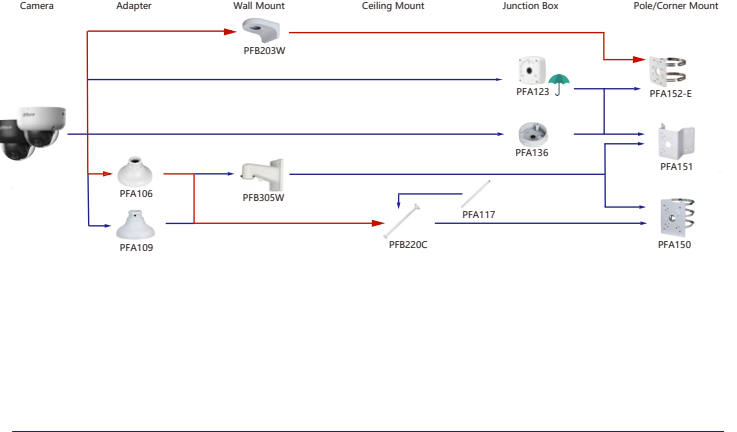

Shape	IP Camera	CVI Camera
	IPC-HDBW2041F-AS-S2 IPC-HDBW3441F-AS-S2 IPC-HDBW3241F-AS-S2	

Shape	IP Camera	CVI Camera
	IPC-HDBW5441F-AS-E2	HAC-D3A21-VF HAC-D3A21/91-Z

Selection of IP&CVI Dome Camera

Shape	IP Camera	CVI Camera	
	IPC-HDBW3441E-AS-S2 IPC-HDBW3441E-S2 IPC-HDBW349E-AS-NI IPC-HDBW2831E-S2 IPC-HDBW5331E-S2 IPC-HDBW2431E-S2 IPC-HDBW12331E-S2 IPC-HDBW1830E-S2	IPC-HDBW3841E-S IPC-HDBW3841E-AS IPC-HDBW3541E-AS IPC-HDBW3241E-S IPC-HDBW3241E-AS IPC-HDBW1230E-S5 IPC-HDBW1231E-S4 IPC-HDBW1530E-S6 IPC-HDBW1830E-S6	IPC-HDBW1230DE-SW IPC-HDBW1430DE-SW IPC-HDBW3841E-S2 IPC-HDBW3841E-AS-S2 IPC-HDBW541E-S2 IPC-HDBW3541E-AS-S2 IPC-HDBW3441E-S2 IPC-HDBW3441E-AS-S2 IPC-HDBW1231E-S4 IPC-HDBW3241E-S2 IPC-HDBW1200E HAC-HDBW2501E HAC-HDBW1231E-A HAC-HDBW1801E-A

Shape	IP Camera	CVI Camera
	IPC-HDBW3241E-AS-S2 IPC-HDBW3241E-S2 IPC-HDBW3441E-AS-S2 IPC-HDBW3441E-S2 IPC-HDBW3541E-AS-S2 IPC-HDBW3541E-AS IPC-HDBW4841E-AS	HAC-HDBW2241E-A HAC-HDBW1231E-A HAC-HDBW1801E-A