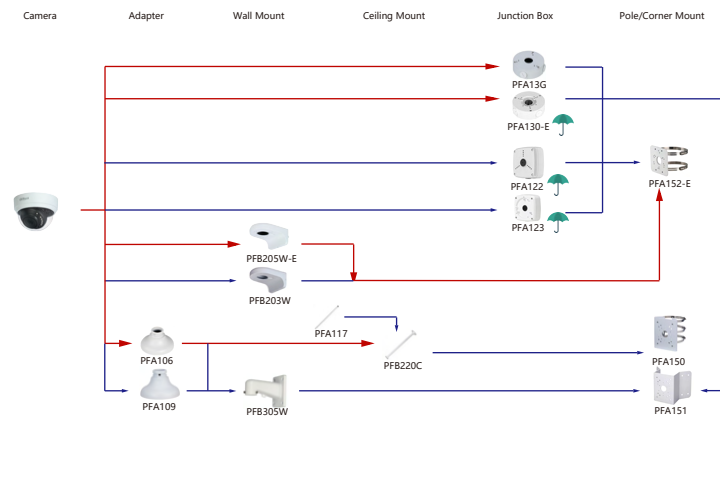

Shape	IP Camera	CVI Camera
	IPC-HDBW5241R1-AS-PV IPC-HDBW5541R-AS-PV IPC-HDBW5498R1-2E-LED IPC-HDBW3849R1-2AS-PV IPC-HDBW5549R1-2AS-PV IPC-HDBW3449R1-2AS-PV IPC-HDBW5498R1-2E-LED IPC-HDPW1230R1-2S-5S IPC-HDPW1431R1-2S-54 IPC-HDPW1230R1-5S IPC-HDPW1431R1-54	HAC-HDBW2241R4-2-A-CP HAC-HDBW2241R4-2-A HAC-HDBW1239R4-IL-A HAC-HDBW1231R4-2-A-CP HAC-HDBW1231R4-2-A

Shape	IP Camera	CVI Camera
	IPC-EW5541-AS	HAC-CW2501

Shape	IP Camera	CVI Camera
	IPC-P08W5831/82041-8360	

Shape	IP Camera	CVI Camera
		HAC-D1A51/21

Shape	IP Camera	CVI Camera
	PSDW5631S-8360	

Shape	Special Camera	Shape	Special Camera
	PSDW82442M-A270-D440 PSDW81842M-A360-D237 PSDW8842M-A180-D237		PSDW81642S-A360-D425 PSDW81642S-A360-D425 PSDW8842S-A180-D425 PSDW8842S-A180-D425
	IPC-HDW8441X-3D IPC-HDW8341X-BV-3D		IPC-P08W8840-A180

Selection of IP&CVI Eyeball Camera

Shape	IP Camera	CVI Camera
	IPC-HDW3841EM-S-52 IPC-HDW3841EM-A-5 IPC-HDW3541EM-S-52 IPC-HDW3441EM-S-52 IPC-HDW3231EM-S-52 IPC-HDW5241TM-ASE IPC-HDW5442TM-ASE IPC-HDW5541TM-ASE	HAC-HDW1801EM(A)- HAC-HDW12003M(A)- HAC-HDW2802T-A HAC-HDW2402T-A HAC-HDW2509T-A-LED HAC-HDW2249T-A-LED HAC-HDW1809T-A-LED HAC-HDW1509T-IL-A HAC-HDW1509T-A-LED-POC