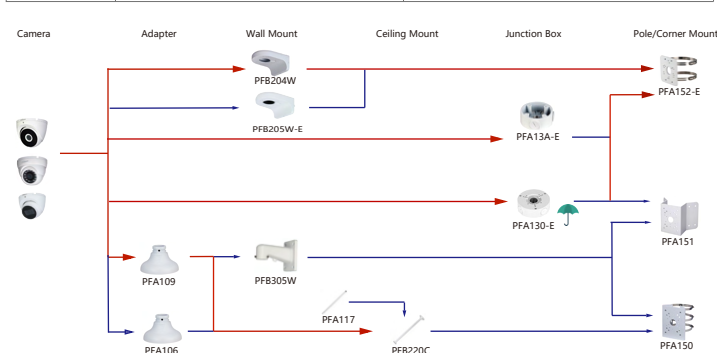

Selection of IP&CVI Eyeball Camera

Shape	IP Camera	CVI Camera
	IPC-HDW3841EM-S-52 IPC-HDW3841EM-A-5 IPC-HDW3541EM-S-52 IPC-HDW3441EM-S-52 IPC-HDW3231EM-S-52 IPC-HDW5241TM-ASE IPC-HDW5442TM-ASE IPC-HDW5541TM-ASE	HAC-HDW1801EM(A)- HAC-HDW12003M(A)- HAC-HDW2802T-A HAC-HDW2402T-A HAC-HDW2509T-A-LED HAC-HDW2249T-A-LED HAC-HDW1809T-A-LED HAC-HDW1509T-IL-A HAC-HDW1509T-A-LED-POC

Shape	IP Camera	CVI Camera
	IPC-T1820/40 IPC-T1820-L	HAC-HDW1800TL-A HAC-HDW1801TL(A)- HAC-HDW1200TL-A

Selection of IP&CVI Eyeball Camera

Shape	IP Camera	CVI Camera
	IPC-HDW5242T-ZE-MF IPC-HDW5241T-ZE IPC-HDW5442T-ZE IPC-HDW5541T-ZE IPC-HDW5842T-ZE-S2 IPC-HDW1230T-ZS-55 IPC-HDW1230T-ZS-55 IPC-HDW5541H-ASE-PV IPC-HDW5241H-ASE-PV IPC-HDW5541H-AS-PV IPC-HDW5241H-AS-PV IPC-HDW5497M-SE-LED IPC-HDW5842TM-SE-S2	HAC-HDW2802T-Z-A HAC-HDW2802T-Z-A-DP HAC-HDW2501T-Z-A HAC-HDW2501T-Z-A-DP HAC-HDW2402T-Z-A HAC-HDW2402T-Z-A-DP HAC-HDW2241T-Z-A HAC-HDW2241T-Z-A-DP HAC-HDW2241T-Z-A-DP HAC-HDW2241T-Z-A-DP HAC-HDW1509T-Z-A-LED-DP HAC-HDW1509T-Z-A-LED HAC-HDW1500T-Z-A-DP HAC-HDW1239T-Z-A-LED-DP HAC-HDW1239T-Z-A-LED HAC-HDW1231T-Z-A HAC-HDW1231T-Z-A-DP HAC-HDW1231T-Z-A HAC-HDW1200T-Z(A)- HAC-ME1809H-A-PV-POC HAC-ME1809H-A-PV HAC-ME1509H-A-PV HAC-ME1239H-A-PV HAC-T3A51-Z HAC-T3A21-Z HAC-T3A21-VF

Selection of IP&CVI Eyeball Camera

Shape	IP Camera	CVI Camera
		HAC-HDW1200M HAC-HDW1800M HAC-HDW1801M HAC-T2A51 HAC-T2A21 HAC-HDW1509TLM-A-LED HAC-HDW2501TLM-A HAC-HDW2249TLM-A-LED HAC-HDW2241TLM(A)- HAC-HDW1809TLM(A)-LED HAC-HDW1801TLM(A)- HAC-HDW1231TLM(A)- HAC-HDW1200TLM(A)-