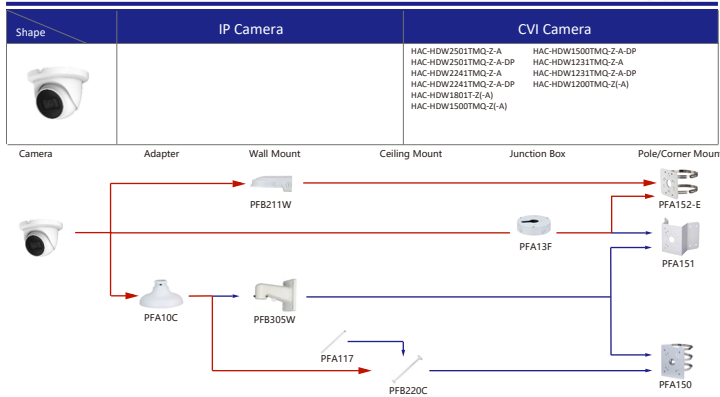

Shape	IP Camera	CVI Camera
	IPC-T1820/40 IPC-T1820-L	HAC-HDW1800TL-A HAC-HDW1801TL(A)- HAC-HDW1200TL-A

Selection of IP&CVI Eyeball Camera

Shape	IP Camera	CVI Camera
	IPC-HDW5242T-ZE-MF IPC-HDW5241T-ZE IPC-HDW5442T-ZE IPC-HDW5541T-ZE IPC-HDW5842T-ZE-S2 IPC-HDW1230T-ZS-55 IPC-HDW1230T-ZS-55 IPC-HDW5541H-ASE-PV IPC-HDW5241H-ASE-PV IPC-HDW5541H-AS-PV IPC-HDW5241H-AS-PV IPC-HDW5497M-SE-LED IPC-HDW5842TM-SE-S2	HAC-HDW2802T-Z-A HAC-HDW2802T-Z-A-DP HAC-HDW2501T-Z-A HAC-HDW2501T-Z-A-DP HAC-HDW2402T-Z-A HAC-HDW2402T-Z-A-DP HAC-HDW2241T-Z-A HAC-HDW2241T-Z-A-DP HAC-HDW2241T-Z-A-DP HAC-HDW2241T-Z-A-DP HAC-HDW1509T-Z-A-LED-DP HAC-HDW1509T-Z-A-LED HAC-HDW1500T-Z-A-DP HAC-HDW1239T-Z-A-LED-DP HAC-HDW1239T-Z-A-LED HAC-HDW1231T-Z-A HAC-HDW1231T-Z-A-DP HAC-HDW1231T-Z-A HAC-HDW1200T-Z(A)- HAC-ME1809H-A-PV-POC HAC-ME1809H-A-PV HAC-ME1509H-A-PV HAC-ME1239H-A-PV HAC-T3A51-Z HAC-T3A21-Z HAC-T3A21-VF

Selection of IP&CVI Eyeball Camera

Shape	IP Camera	CVI Camera
		HAC-HDW1200M HAC-HDW1800M HAC-HDW1801M HAC-T2A51 HAC-T2A21 HAC-HDW1509TLM-A-LED HAC-HDW2501TLM-A HAC-HDW2249TLM-A-LED HAC-HDW2241TLM(A)- HAC-HDW1809TLM(A)-LED HAC-HDW1801TLM(A)- HAC-HDW1231TLM(A)- HAC-HDW1200TLM(A)-

Shape	IP Camera	CVI Camera
	IPC-HDW2231T-AS-S2 IPC-HDW2230T-AS-S2 IPC-HDW2431T-AS-S2	

Selection of IP&CVI Eyeball Camera

Shape	IP Camera	CVI Camera
	IPC-HDW1230S-55	HAC-T1A21/51 HAC-HDW1200R

Shape	IP Camera	CVI Camera
	HAC-HDW2501TLMQ(A)- HAC-HDW1500TLMQ(A)- HAC-HDW1231TLMQ(A)- HAC-HDW1200TLMQ(A)-	HAC-HDW2501TQ(A)- HAC-HDW1500TQ(A)- HAC-HDW1231TQ(A)- HAC-HDW1200TQ(A)- HAC-ME1239TQ(A)-PV HAC-ME1800EQ-L HAC-ME1500EQ-L HAC-ME1200EQ-L HAC-ME1200EQ-L

Selection of PTZ Camera

Selection of PTZ Camera

Selection of PTZ Bullet Camera

Selection of PTZ Camera

Selection of PTZ Camera

Shape	IP PTZ Camera	CVI PTZ Camera
	SDT7C424-4F-2B2I-APV-0400	

Camera Adapter Wall Mount Ceiling Mount Junction Box Pole/Corner Mount