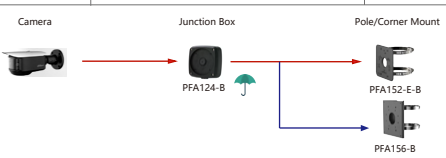

Shape	IP Camera	CVI Camera
		HAC-PFW3601-A180-AC24 HAC-PFW3601-A180