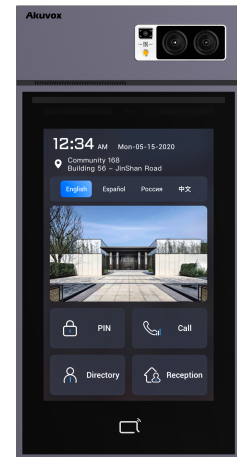

***Perfect choice for Access Control***

Akuvox's S539 is designed to provide a visually stunning and intuitive user-experience. It brings a number of innovative new features to provide a fully customizable solution for tenants and visitors access control in condominiums, apartment buildings, office buildings, gated communities and industrial buildings.

***At a Glance***

- Aluminum panel with 10inch touchscreen;
- Android operation system;
- Wide-angle camera: 120° (H), 72° (V);
- Two-way audio communication over IP networks with Echo Cancel feature;
- Multi-way access feature including: Face, Card, PIN, BLE & QR code;
- Flush-mounted & surface-mounted;
- Complies with SIP & ONVIF;

**Physical & Power**

- Front Panel: Aluminum
- Display: 10 Inch IPS LCD
- Main Camera: 5M pixels, with starlight
- Light Sensor: Support
- Motion Sensor: Support
- Wiegand Port: Support
- RS485 Port: Support
- Line Out: Support
- RF Card Reader: 13.56MHz & 125kHz, NFC
- Relays Out: 3
- Inputs: 3
- Microphone: 2
- Speaker: 2
- Reset: 1
- BLE: Support
- Tamper Alarm: Support
- Ethernet port: 1xRJ45, 10/100Mbps adaptive
- 802.3at Power-over-Ethernet
- Power: DC12V / 3A or DC24V / 1.5A
- IP Rating: IP66
- IK Rating: IK08
- Installation: Flush-mounted & Wall-mounted
- Size: 363.5x179.8x30.8mm
- Working Humidity: 10~90%
- Working Temperature: -30°C ~ +55°C
- Storage Temperature: -30°C ~ +70°C