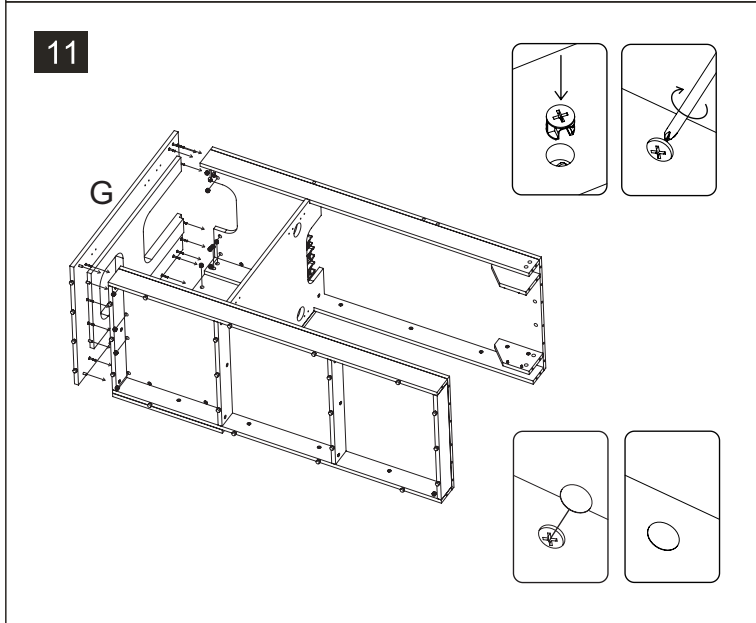

S/N	Name	QTY
H	Cabinet Bottom	1
I	Cabinet Internal Wall with Pipe clips	1
K	Cabinet Front Upper	2
L	Cabinet Internal Support A	2
N	Cabinet Internal Support B	1
M	Cabinet Top	1

01

02

03

04

05

06

	Code	QTY
	C1201(White) C1202(Black)	33
	C1003	18
	C1401(White) C1402(Black)	87
	C1101	6
	C1301	28
	C1301	87
	C1301	87