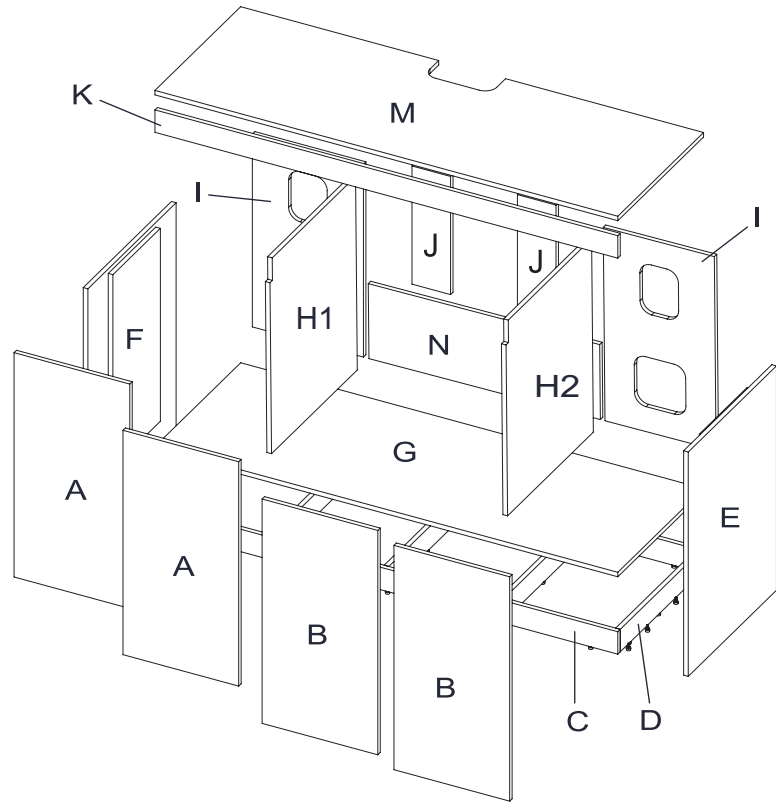

S/N	Name	QTY
H	Cabinet Internal Wall	1
I	Cabinet Rear with hole	1
J	Cabinet Rear	1
K	Cabinet Front Upper	1
L	Cabinet Internal Support	1
M	Cabinet Top	1
N	Cabinet Pipe splint	1

01

02

03

04

05

06

	Code	QTY
	C1201(White) C1202(Black)	33
	C1001	12
	C1401(White) C1402(Black)	92
	C1101	4
	C1301	30
	C1301	92
	C1301	92