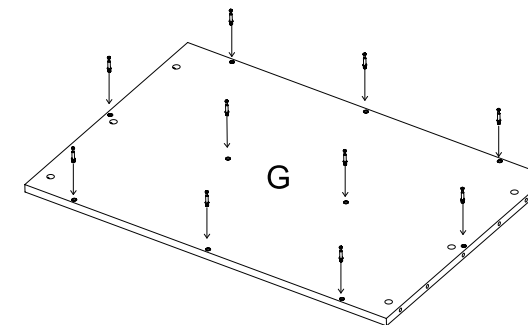

S/N	Name	QTY
F	Cabinet Base Support	4
G	Cabinet Bottom	1
H	Cabinet Rear	2
I	Cabinet Front Upper	1
J	Cabinet Top	1

01

02

03

04

05

06

	Code	QTY
	C1201(White) C1202(Black)	24
	C1001	6
	C1401(White) C1402(Black)	58
	C1101	2
	C1301	24
	C1301	58
	C1301	58