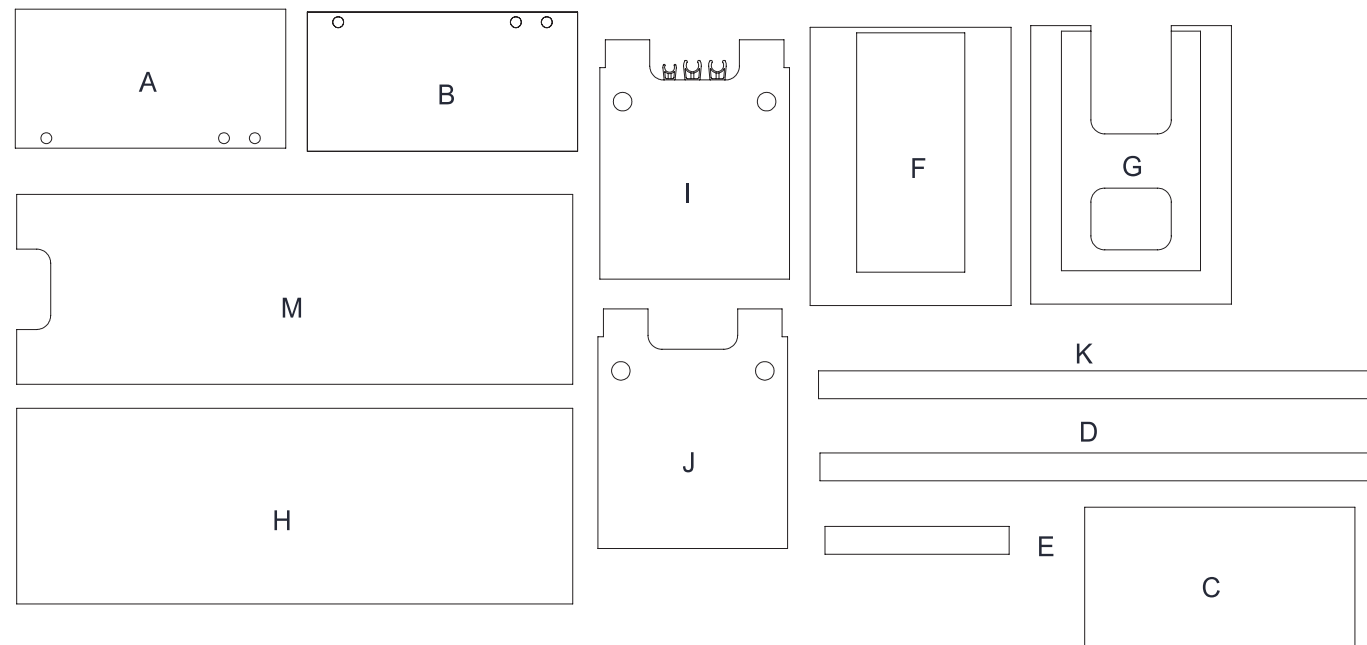

S/N	Name	QTY
H	Cabinet Bottom	1
I	Cabinet Internal Wall with Pipe clips	1
K	Cabinet Front Upper	2
L	Cabinet Internal Support A	2
N	Cabinet Internal Support B	1
M	Cabinet Top	1

01

02

03

04

05

06

	Code	QTY
	C1201(White) C1202(Black)	33
	C1003	18
	C1401(White) C1402(Black)	87
	C1101	6
	C1301	28
	C1301	87
	C1301	87

01

02

03

04

05

06