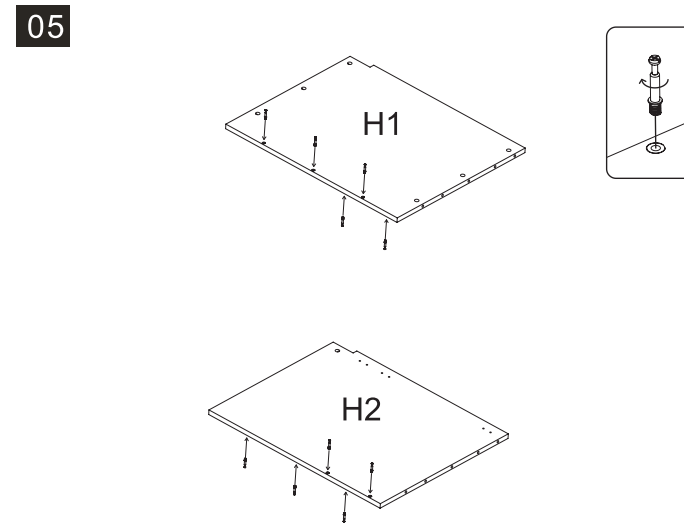

Code	QTY
	C1201(White) C1202(Black)	33
	C1001	12
	C1401(White) C1402(Black)	92
	C1101	4
	C1301	30
	C1301	92
	C1301	92

S/N	Name	QTY
A	Cabinet Door (L)	2
B	Cabinet Door (R)	2
C	Cabinet Front Lower	2
D	Cabinet Base Support	5
E	Cabinet Side Right	1
F	Cabinet Side Left	1
G	Cabinet Bottom	1

S/N	Name	QTY
H	Cabinet Internal Wall	2
I	Cabinet Rear with hole	2
J	Cabinet Pipe splint	2
K	Cabinet Front Upper	1
M	Cabinet Top	1
N	Cabinet Rear Bottom Support	1