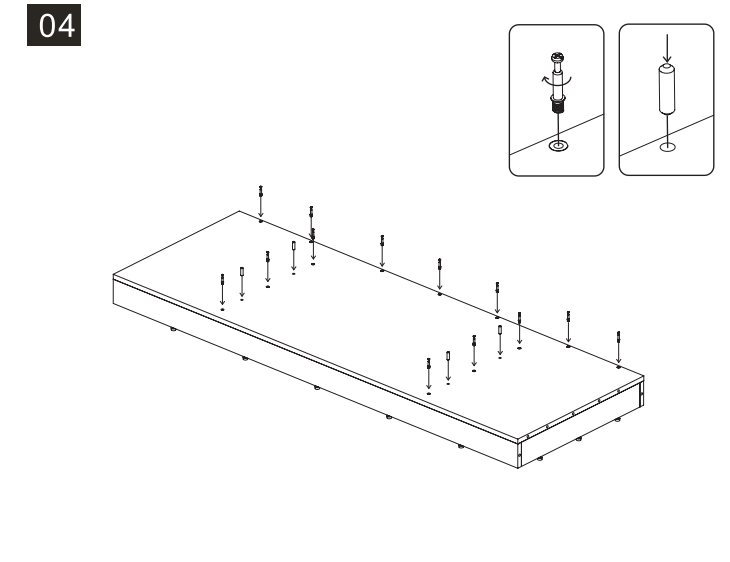

Code	QTY
	C1201(White) C1202(Black)	33
	C1001	12
	C1401(White) C1402(Black)	92
	C1101	4
	C1301	30
	C1301	92
	C1301	92

S/N	Name	QTY
A	Cabinet Door (L)	2
B	Cabinet Door (R)	2
C	Cabinet Front Lower	2
D	Cabinet Base Support	5
E	Cabinet Side Right	1
F	Cabinet Side Left	1
G	Cabinet Bottom	1

S/N	Name	QTY
H	Cabinet Internal Wall	2
I	Cabinet Rear with hole	2
J	Cabinet Pipe splint	2
K	Cabinet Front Upper	1
M	Cabinet Top	1
N	Cabinet Rear Bottom Support	1