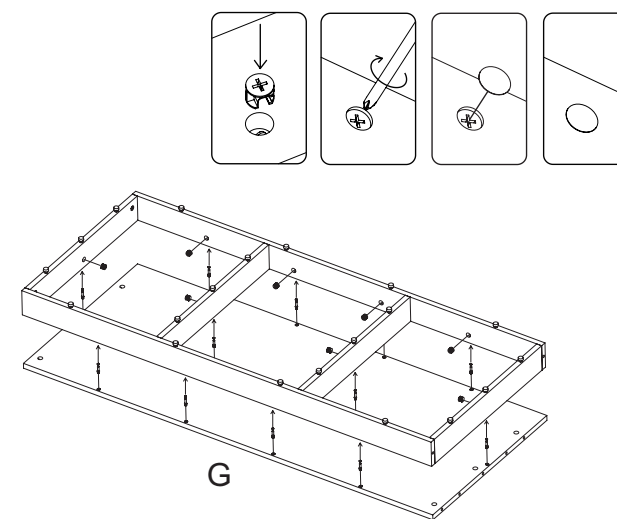

S/N	Name	QTY
H	Cabinet Internal Wall	1
I	Cabinet Rear with hole	1
J	Cabinet Rear	1
K	Cabinet Front Upper	1
L	Cabinet Internal Support	1
M	Cabinet Top	1
N	Cabinet Pipe splint	1

01

02

03

04

05

06

	Code	QTY
	C1201(White) C1202(Black)	33
	C1001	12
	C1401(White) C1402(Black)	92
	C1101	4
	C1301	30
	C1301	92
	C1301	92