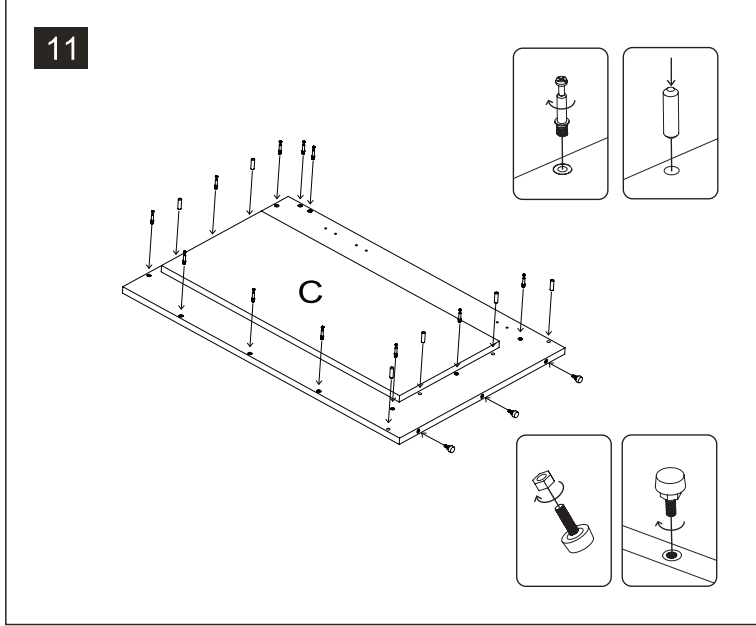

S/N	Name	QTY
F	Cabinet Base Support	4
G	Cabinet Bottom	1
H	Cabinet Rear	2
I	Cabinet Front Upper	1
J	Cabinet Top	1

01

02

03

04

05

06

	Code	QTY
	C1201(White) C1202(Black)	24
	C1001	6
	C1401(White) C1402(Black)	58
	C1101	2
	C1301	24
	C1301	58
	C1301	58