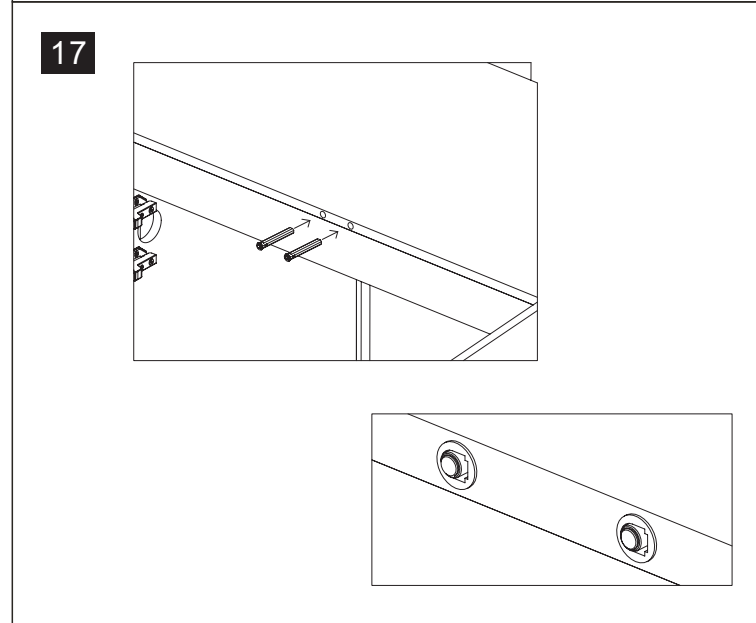

S/N	Name	QTY
H	Cabinet Bottom	1
I	Cabinet Internal Wall with Pipe clips	1
K	Cabinet Front Upper	2
L	Cabinet Internal Support A	2
N	Cabinet Internal Support B	1
M	Cabinet Top	1

01

02

03

04

05

06

	Code	QTY
	C1201(White) C1202(Black)	33
	C1003	18
	C1401(White) C1402(Black)	87
	C1101	6
	C1301	28
	C1301	87
	C1301	87