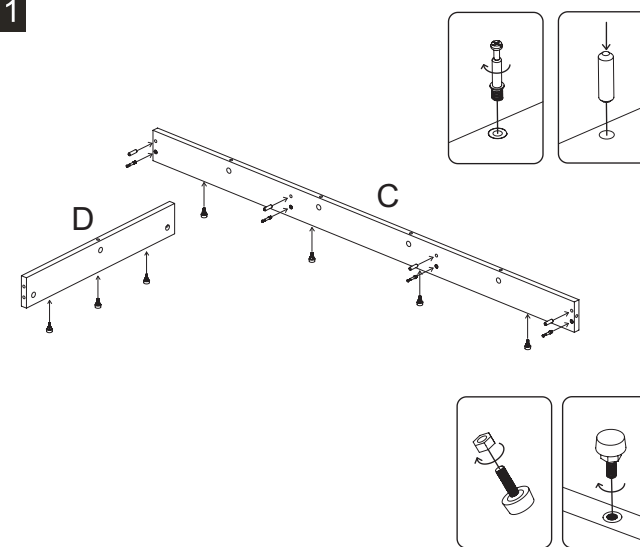

S/N	Name	QTY
A	Cabinet Door (L)	2
B	Cabinet Door (R)	1
C	Cabinet Front Lower	2
D	Cabinet Base Support	4
E	Cabinet Side Right	1
F	Cabinet Side Left	1
G	Cabinet Bottom	1

S/N	Name	QTY
H	Cabinet Internal Wall	1
I	Cabinet Rear with hole	1
J	Cabinet Rear	1
K	Cabinet Front Upper	1
L	Cabinet Internal Support	1
M	Cabinet Top	1
N	Cabinet Pipe splint	1

01