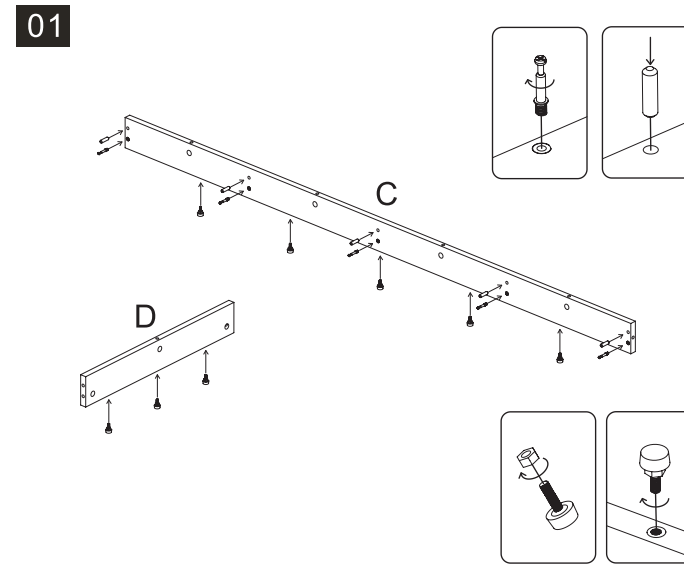

Code	QTY
	C1201(White) C1202(Black)	33
	C1001	12
	C1401(White) C1402(Black)	92
	C1101	4
	C1301	30
	C1301	92
	C1301	92

S/N	Name	QTY
A	Cabinet Door (L)	2
B	Cabinet Door (R)	2
C	Cabinet Front Lower	2
D	Cabinet Base Support	5
E	Cabinet Side Right	1
F	Cabinet Side Left	1
G	Cabinet Bottom	1

S/N	Name	QTY
H	Cabinet Internal Wall	2
I	Cabinet Rear with hole	2
J	Cabinet Pipe splint	2
K	Cabinet Front Upper	1
M	Cabinet Top	1
N	Cabinet Rear Bottom Support	1