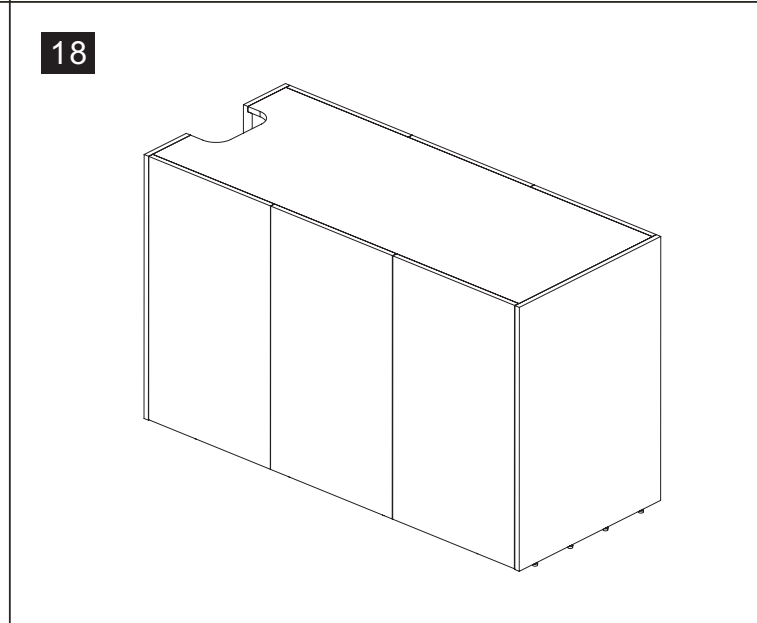

S/N	Name	QTY
H	Cabinet Bottom	1
I	Cabinet Internal Wall with Pipe clips	1
K	Cabinet Front Upper	2
L	Cabinet Internal Support A	2
N	Cabinet Internal Support B	1
M	Cabinet Top	1

01

02

03

04

05

06

	Code	QTY
	C1201(White) C1202(Black)	33
	C1003	18
	C1401(White) C1402(Black)	87
	C1101	6
	C1301	28
	C1301	87
	C1301	87