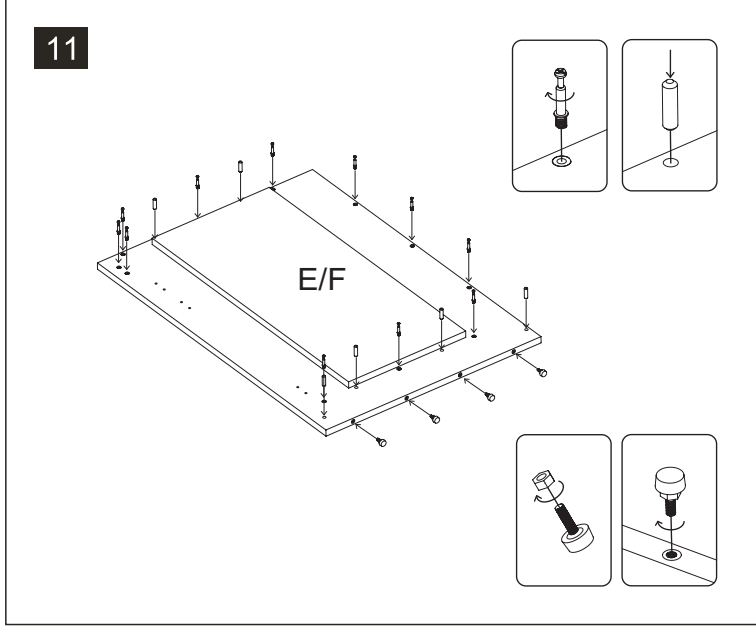

S/N	Name	QTY
H	Cabinet Internal Wall	1
I	Cabinet Rear with hole	1
J	Cabinet Rear	1
K	Cabinet Front Upper	1
L	Cabinet Internal Support	1
M	Cabinet Top	1
N	Cabinet Pipe splint	1

01

02

03

04

05

06

	Code	QTY
	C1201(White) C1202(Black)	33
	C1001	12
	C1401(White) C1402(Black)	92
	C1101	4
	C1301	30
	C1301	92
	C1301	92