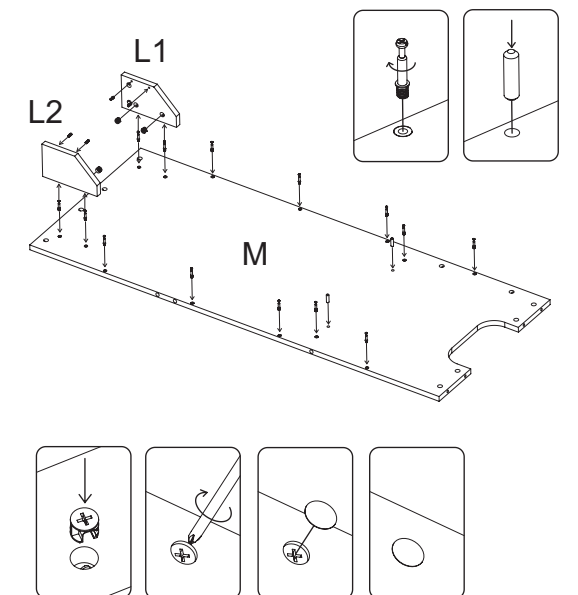

S/N	Name	QTY
H	Cabinet Bottom	1
I	Cabinet Internal Wall with Pipe clips	1
K	Cabinet Front Upper	2
L	Cabinet Internal Support A	2
N	Cabinet Internal Support B	1
M	Cabinet Top	1

01

02

03

04

05

06

	Code	QTY
	C1201(White) C1202(Black)	33
	C1003	18
	C1401(White) C1402(Black)	87
	C1101	6
	C1301	28
	C1301	87
	C1301	87