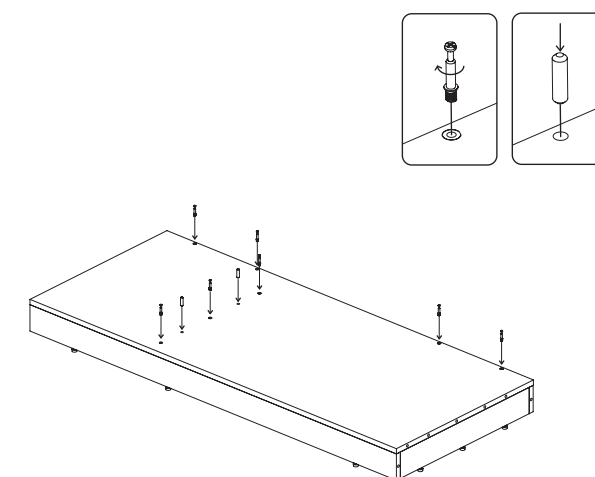

S/N	Name	QTY
H	Cabinet Internal Wall	1
I	Cabinet Rear with hole	1
J	Cabinet Rear	1
K	Cabinet Front Upper	1
L	Cabinet Internal Support	1
M	Cabinet Top	1
N	Cabinet Pipe splint	1

01

02

03

04

05

06

	Code	QTY
	C1201(White) C1202(Black)	33
	C1001	12
	C1401(White) C1402(Black)	92
	C1101	4
	C1301	30
	C1301	92
	C1301	92