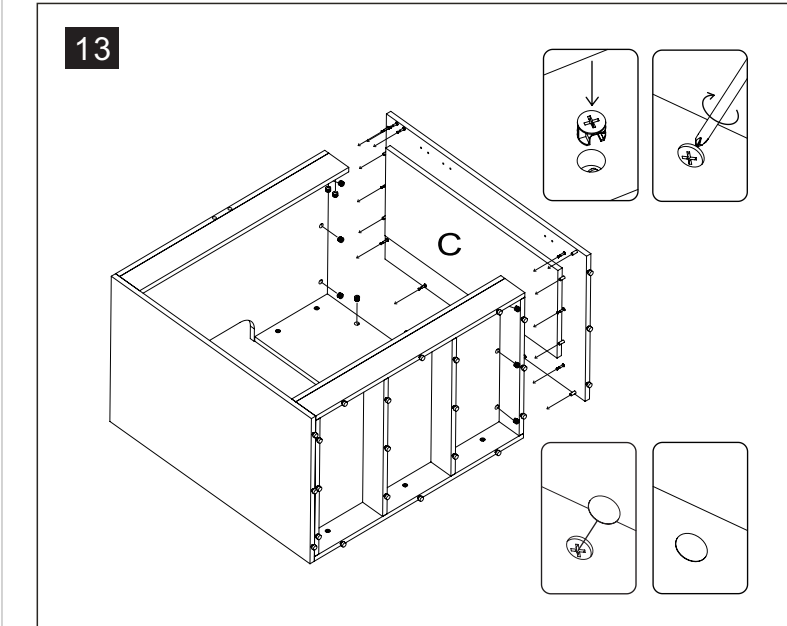

S/N	Name	QTY
F	Cabinet Base Support	4
G	Cabinet Bottom	1
H	Cabinet Rear	2
I	Cabinet Front Upper	1
J	Cabinet Top	1

01

02

03

04

05

06

	Code	QTY
	C1201(White) C1202(Black)	24
	C1001	6
	C1401(White) C1402(Black)	58
	C1101	2
	C1301	24
	C1301	58
	C1301	58