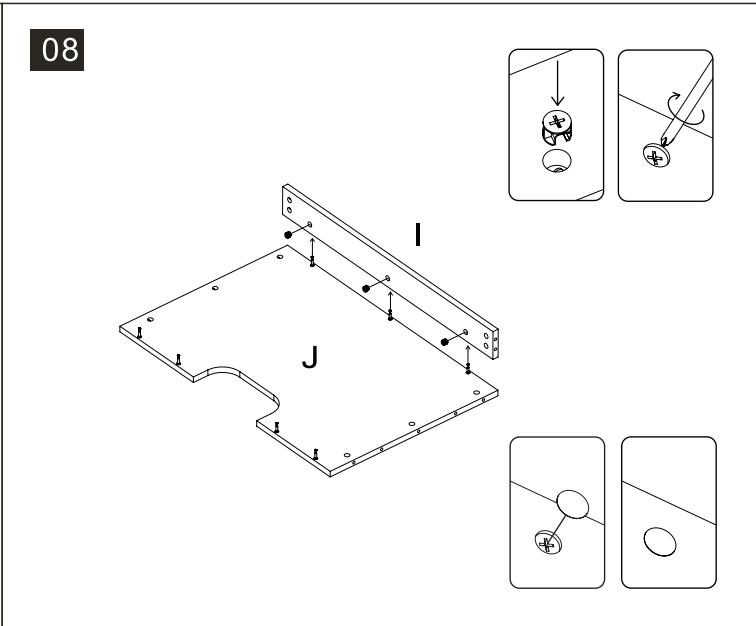

S/N	Name	QTY
F	Cabinet Base Support	4
G	Cabinet Bottom	1
H	Cabinet Rear	2
I	Cabinet Front Upper	1
J	Cabinet Top	1

01

02

03

04

05

06

	Code	QTY
	C1201(White) C1202(Black)	24
	C1001	6
	C1401(White) C1402(Black)	58
	C1101	2
	C1301	24
	C1301	58
	C1301	58