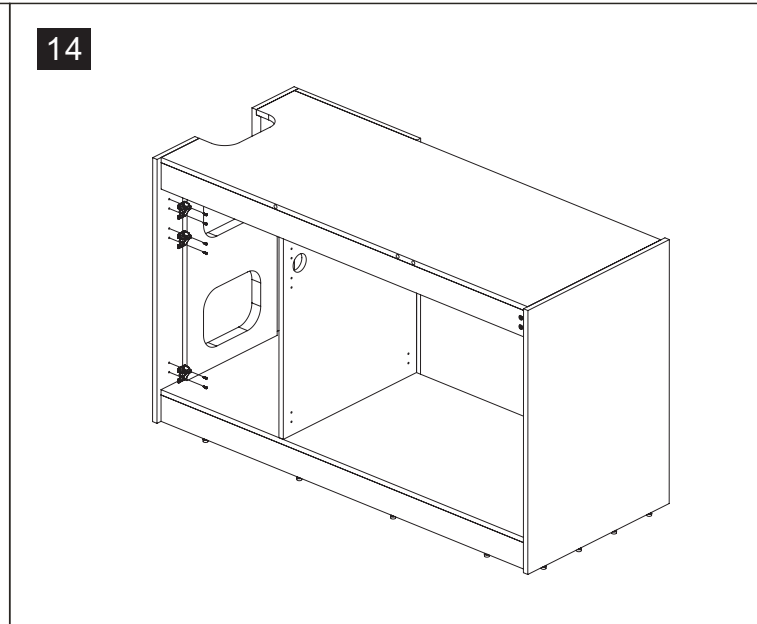

S/N	Name	QTY
H	Cabinet Bottom	1
I	Cabinet Internal Wall with Pipe clips	1
K	Cabinet Front Upper	2
L	Cabinet Internal Support A	2
N	Cabinet Internal Support B	1
M	Cabinet Top	1

01

02

03

04

05

06

	Code	QTY
	C1201(White) C1202(Black)	33
	C1003	18
	C1401(White) C1402(Black)	87
	C1101	6
	C1301	28
	C1301	87
	C1301	87