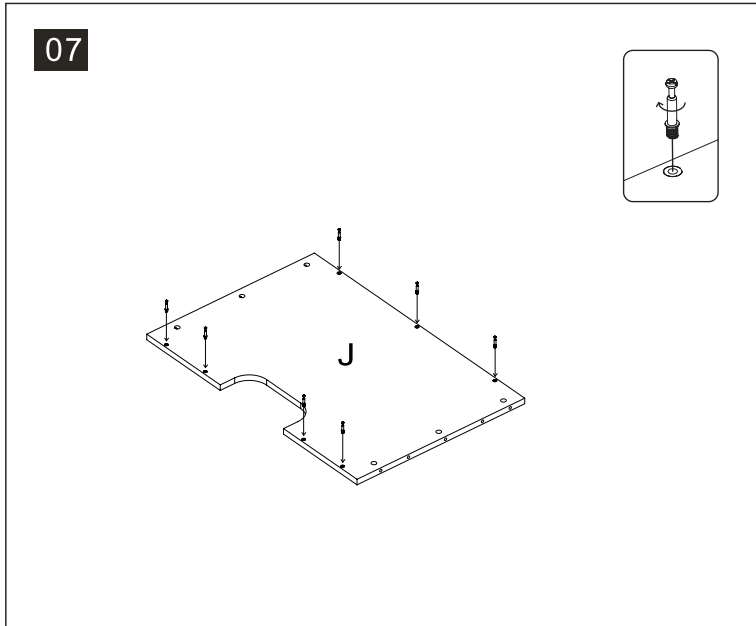

S/N	Name	QTY
F	Cabinet Base Support	4
G	Cabinet Bottom	1
H	Cabinet Rear	2
I	Cabinet Front Upper	1
J	Cabinet Top	1

01

02

03

04

05

06

	Code	QTY
	C1201(White) C1202(Black)	24
	C1001	6
	C1401(White) C1402(Black)	58
	C1101	2
	C1301	24
	C1301	58
	C1301	58