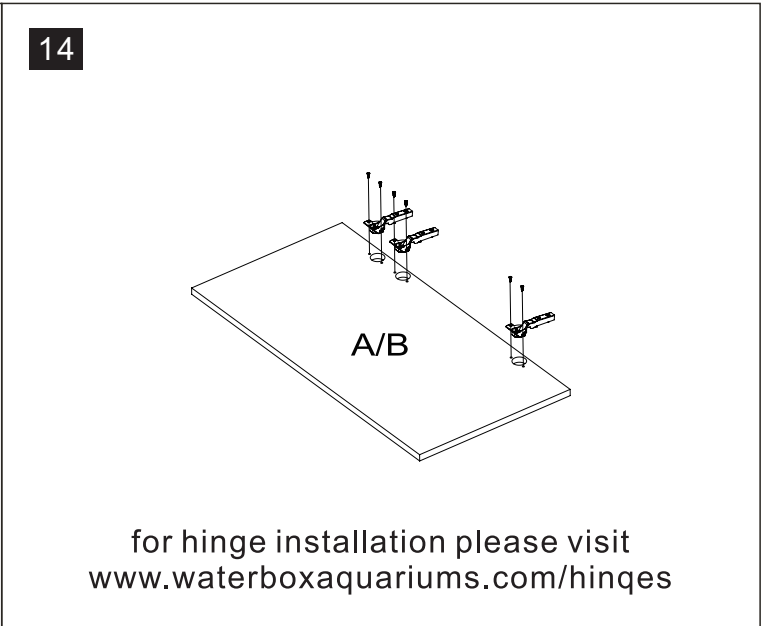

S/N	Name	QTY
F	Cabinet Base Support	4
G	Cabinet Bottom	1
H	Cabinet Rear	2
I	Cabinet Front Upper	1
J	Cabinet Top	1

01

02

03

04

05

06

	Code	QTY
	C1201(White) C1202(Black)	24
	C1001	6
	C1401(White) C1402(Black)	58
	C1101	2
	C1301	24
	C1301	58
	C1301	58