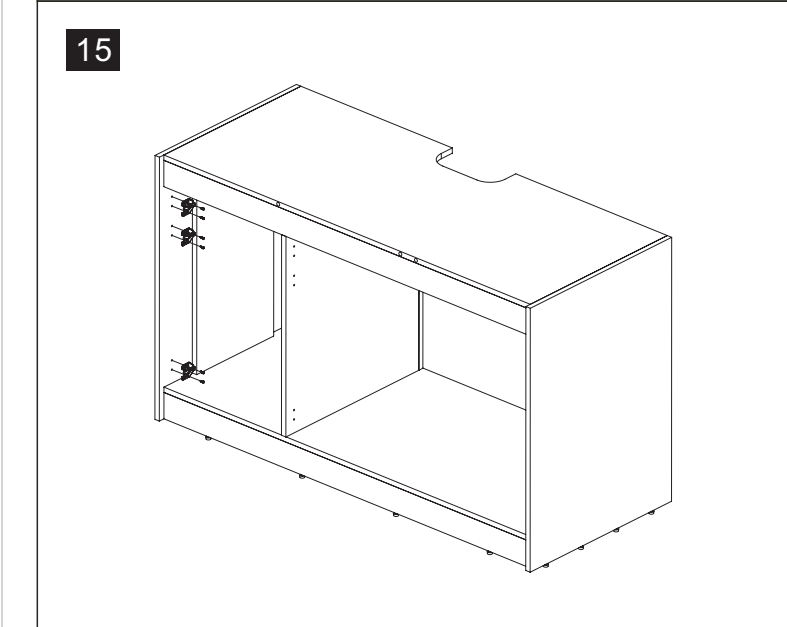

S/N	Name	QTY
H	Cabinet Internal Wall	1
I	Cabinet Rear with hole	1
J	Cabinet Rear	1
K	Cabinet Front Upper	1
L	Cabinet Internal Support	1
M	Cabinet Top	1
N	Cabinet Pipe splint	1

01

02

03

04

05

06

	Code	QTY
	C1201(White) C1202(Black)	33
	C1001	12
	C1401(White) C1402(Black)	92
	C1101	4
	C1301	30
	C1301	92
	C1301	92