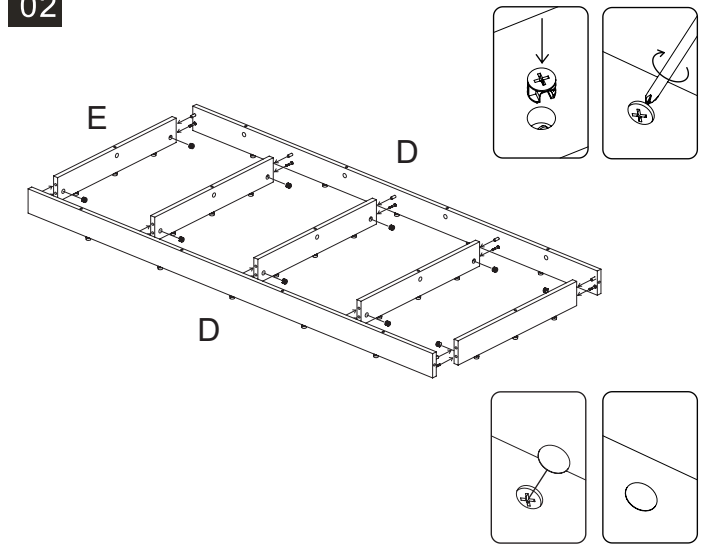

Code	QTY
	C1201(White) C1202(Black)	33
	C1003	18
	C1401(White) C1402(Black)	87
	C1101	6
	C1301	28
	C1301	87
	C1301	87

S/N	Name	QTY
A	Cabinet Door (L)	2
B	Cabinet Door (R)	4
C	Cabinet Door	2
D	Cabinet Front Lower	2
E	Cabinet Base Support	5
F	Cabinet Side Right	1

S/N	Name	QTY
G	Cabinet Side Left	1
H	Cabinet Bottom	1
I	Cabinet Internal Wall with Pipe clips	1
J	Cabinet Internal Wall	1
K	Cabinet Upper	2
M	Cabinet Top	1

01

02

03

04

05

06