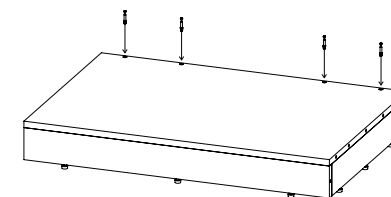

S/N	Name	QTY
F	Cabinet Base Support	4
G	Cabinet Bottom	1
H	Cabinet Rear	2
I	Cabinet Front Upper	1
J	Cabinet Top	1

01

02

03

04

05

06

	Code	QTY
	C1201(White) C1202(Black)	24
	C1001	6
	C1401(White) C1402(Black)	58
	C1101	2
	C1301	24
	C1301	58
	C1301	58