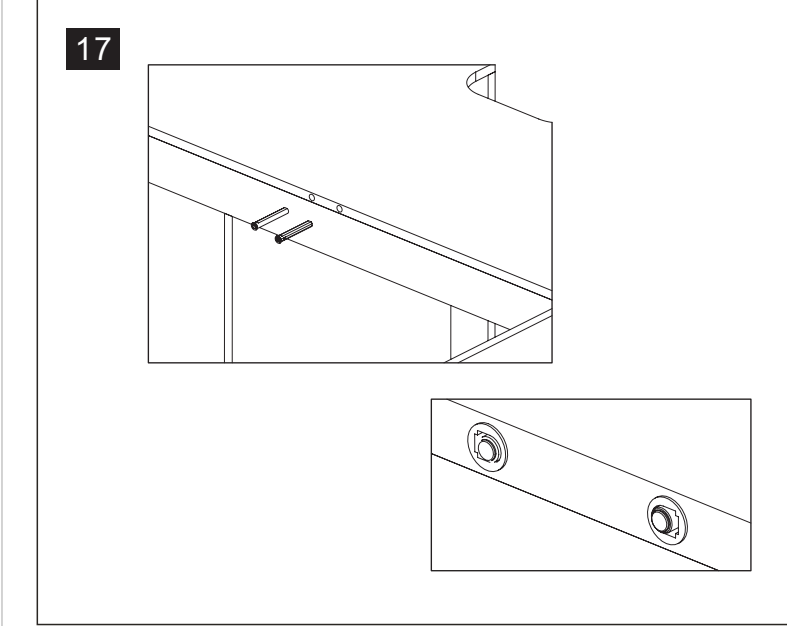

01

02

03

04

05

06

	Code	QTY
	C1201(White) C1202(Black)	28
	C1003	9
	C1401(White) C1402(Black)	72
	C1101	3
	C1301	27
	C1301	72
	C1301	72

S/N	Name	QTY
A	Cabinet Door (L)	2
B	Cabinet Door (R)	1
C	Cabinet Front Lower	2
D	Cabinet Base Support	4
E	Cabinet Side Right	1
F	Cabinet Side Left	1
G	Cabinet Bottom	1