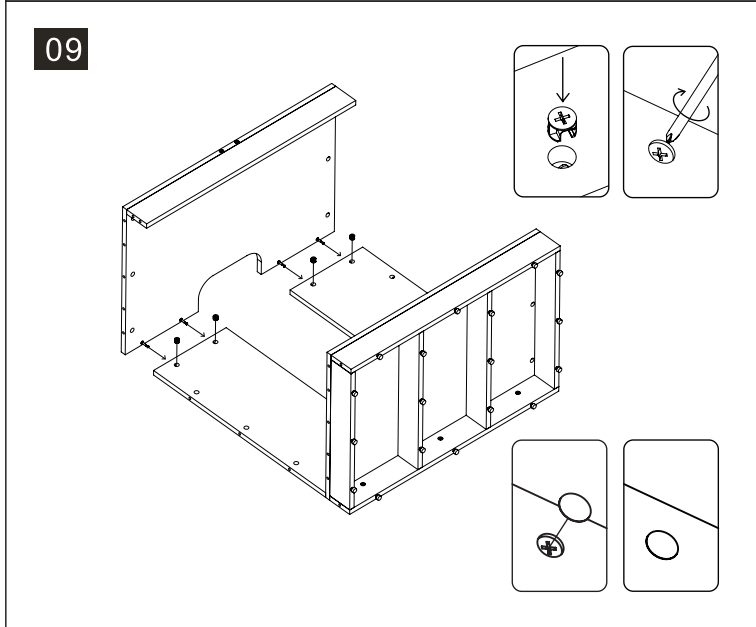

S/N	Name	QTY
F	Cabinet Base Support	4
G	Cabinet Bottom	1
H	Cabinet Rear	2
I	Cabinet Front Upper	1
J	Cabinet Top	1

01

02

03

04

05

06

	Code	QTY
	C1201(White) C1202(Black)	24
	C1001	6
	C1401(White) C1402(Black)	58
	C1101	2
	C1301	24
	C1301	58
	C1301	58