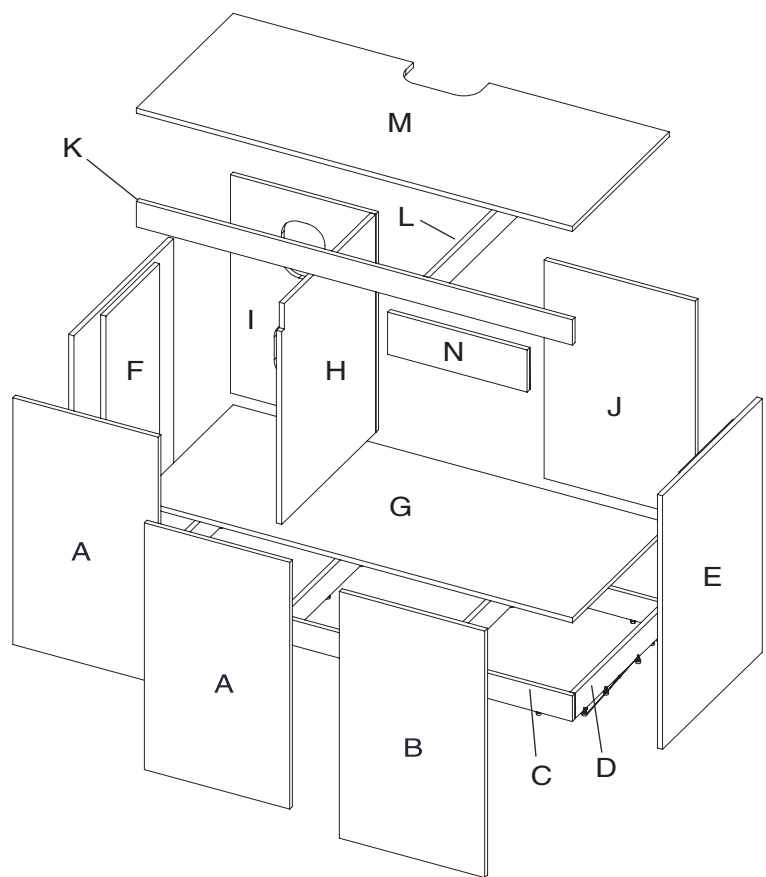

S/N	Name	QTY
A	Cabinet Door (L)	1
B	Cabinet Door (R)	1
C	Cabinet Side Right	1
D	Cabinet Side Left	1
E	Cabinet Front Lower	2
F	Cabinet Base Support	4

S/N	Name	QTY
G	Cabinet Bottom	1
H	Cabinet Rear A	1
I	Cabinet Front Upper	1
J	Cabinet Top	1
L	Cabinet Rear B	1
K	Cabinet Internal Wall	1

01

02

03

04

05

06

	Code	QTY
	C1201(White) C1202(Black)	28
	C1003	9
	C1401(White) C1402(Black)	72
	C1101	3
	C1301	27
	C1301	72
	C1301	72

S/N	Name	QTY
A	Cabinet Door (L)	2
B	Cabinet Door (R)	1
C	Cabinet Front Lower	2
D	Cabinet Base Support	4
E	Cabinet Side Right	1
F	Cabinet Side Left	1
G	Cabinet Bottom	1