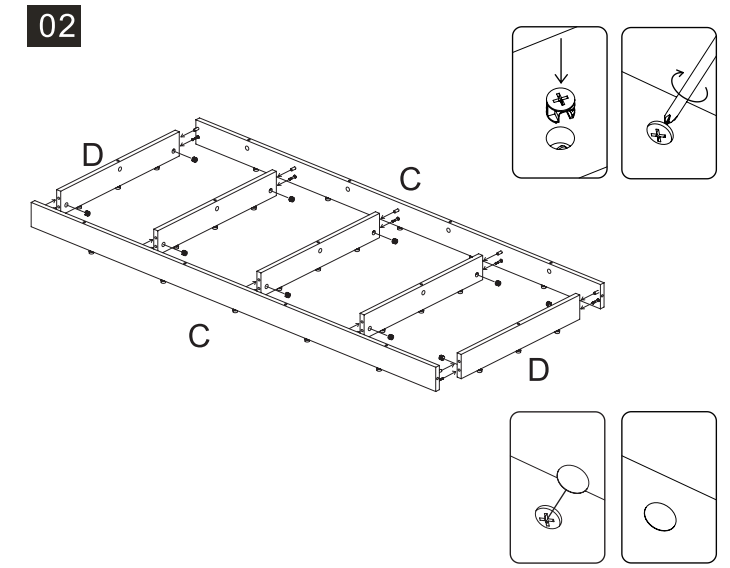

Code	QTY
	C1201(White) C1202(Black)	33
	C1001	12
	C1401(White) C1402(Black)	92
	C1101	4
	C1301	30
	C1301	92
	C1301	92

S/N	Name	QTY
A	Cabinet Door (L)	2
B	Cabinet Door (R)	2
C	Cabinet Front Lower	2
D	Cabinet Base Support	5
E	Cabinet Side Right	1
F	Cabinet Side Left	1
G	Cabinet Bottom	1

S/N	Name	QTY
H	Cabinet Internal Wall	2
I	Cabinet Rear with hole	2
J	Cabinet Pipe splint	2
K	Cabinet Front Upper	1
M	Cabinet Top	1
N	Cabinet Rear Bottom Support	1