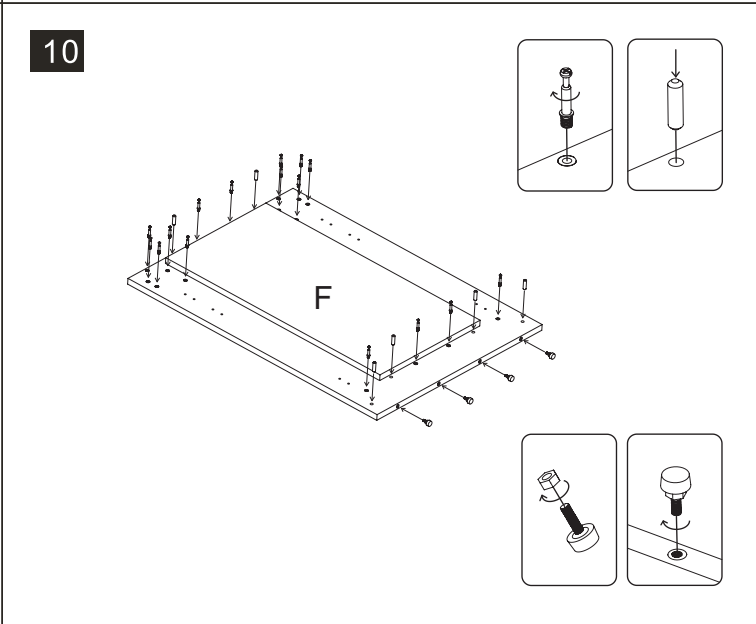

S/N	Name	QTY
H	Cabinet Bottom	1
I	Cabinet Internal Wall with Pipe clips	1
K	Cabinet Front Upper	2
L	Cabinet Internal Support A	2
N	Cabinet Internal Support B	1
M	Cabinet Top	1

01

02

03

04

05

06

	Code	QTY
	C1201(White) C1202(Black)	33
	C1003	18
	C1401(White) C1402(Black)	87
	C1101	6
	C1301	28
	C1301	87
	C1301	87