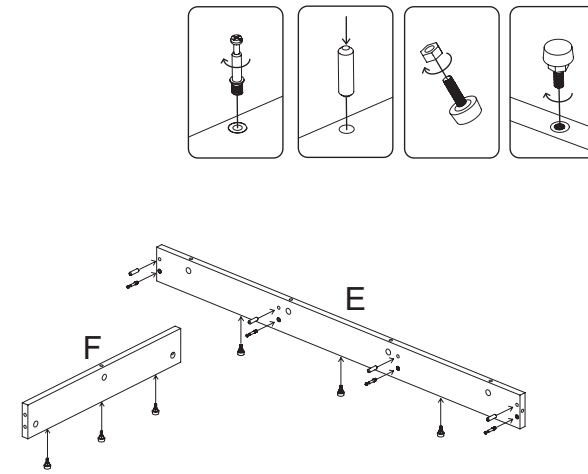

S/N	Name	QTY
A	Cabinet Door (L)	1
B	Cabinet Door (R)	1
C	Cabinet Side Right	1
D	Cabinet Side Left	1
E	Cabinet Front Lower	2
F	Cabinet Base Support	4

S/N	Name	QTY
G	Cabinet Bottom	1
H	Cabinet Rear A	1
I	Cabinet Front Upper	1
J	Cabinet Top	1
L	Cabinet Rear B	1
K	Cabinet Internal Wall	1

01