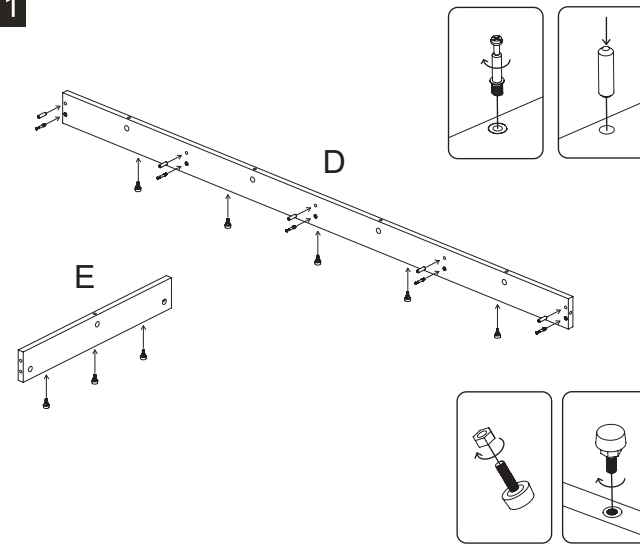

S/N	Name	QTY
A	Cabinet Door (L)	2
B	Cabinet Door (R)	4
C	Cabinet Door	2
D	Cabinet Front Lower	2
E	Cabinet Base Support	5
F	Cabinet Side Right	1

S/N	Name	QTY
G	Cabinet Side Left	1
H	Cabinet Bottom	1
I	Cabinet Internal Wall with Pipe clips	1
J	Cabinet Internal Wall	1
K	Cabinet Upper	2
M	Cabinet Top	1

01