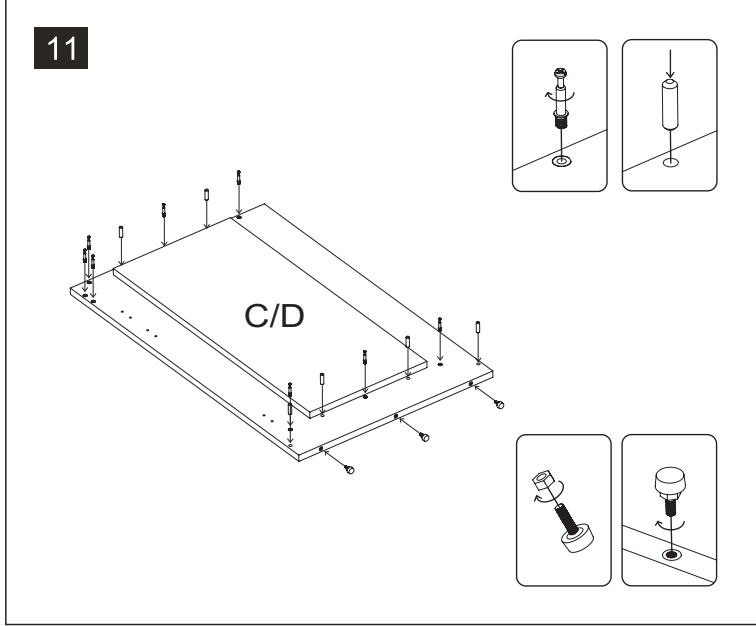

01

02

03

04

05

06

	Code	QTY
	C1201(White) C1202(Black)	28
	C1003	9
	C1401(White) C1402(Black)	72
	C1101	3
	C1301	27
	C1301	72
	C1301	72

S/N	Name	QTY
A	Cabinet Door (L)	2
B	Cabinet Door (R)	1
C	Cabinet Front Lower	2
D	Cabinet Base Support	4
E	Cabinet Side Right	1
F	Cabinet Side Left	1
G	Cabinet Bottom	1