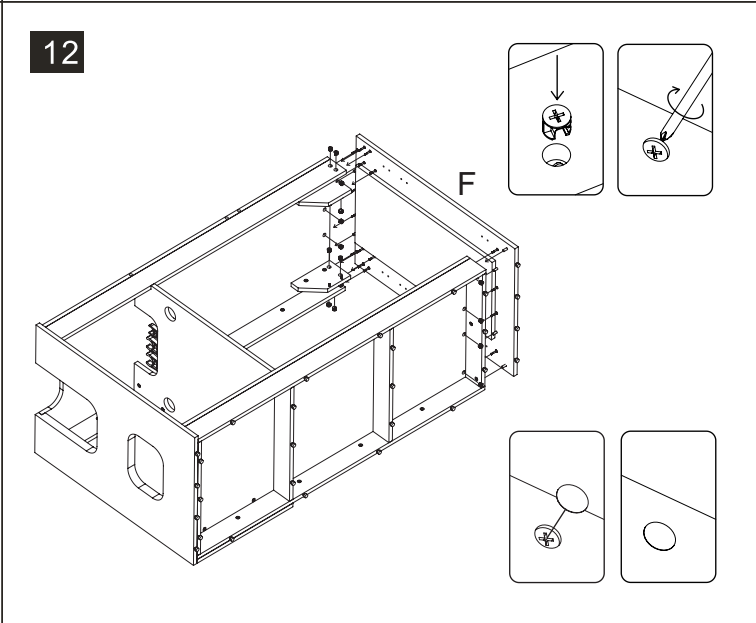

S/N	Name	QTY
H	Cabinet Bottom	1
I	Cabinet Internal Wall with Pipe clips	1
K	Cabinet Front Upper	2
L	Cabinet Internal Support A	2
N	Cabinet Internal Support B	1
M	Cabinet Top	1

01

02

03

04

05

06

	Code	QTY
	C1201(White) C1202(Black)	33
	C1003	18
	C1401(White) C1402(Black)	87
	C1101	6
	C1301	28
	C1301	87
	C1301	87