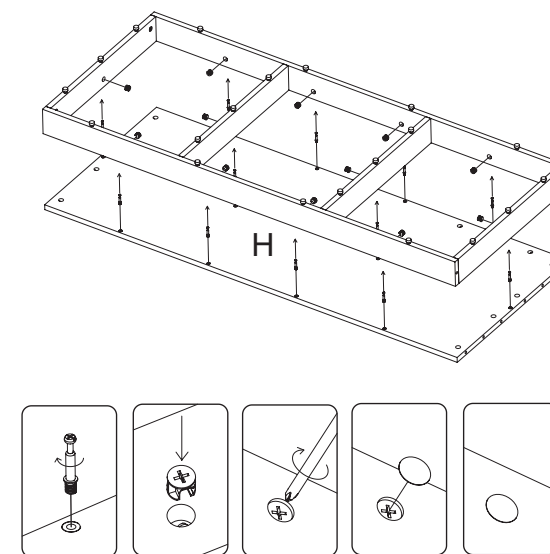

S/N	Name	QTY
H	Cabinet Bottom	1
I	Cabinet Internal Wall with Pipe clips	1
K	Cabinet Front Upper	2
L	Cabinet Internal Support A	2
N	Cabinet Internal Support B	1
M	Cabinet Top	1

01

02

03

04

05

06

	Code	QTY
	C1201(White) C1202(Black)	33
	C1003	18
	C1401(White) C1402(Black)	87
	C1101	6
	C1301	28
	C1301	87
	C1301	87