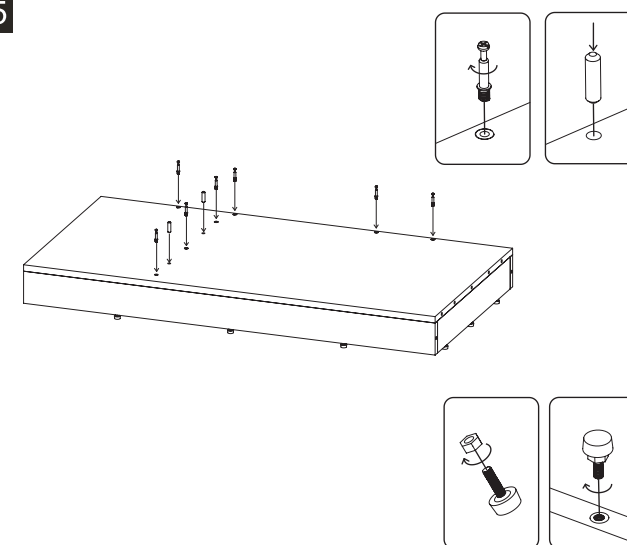

01

02

03

04

05

06

	Code	QTY
	C1201(White) C1202(Black)	28
	C1003	9
	C1401(White) C1402(Black)	72
	C1101	3
	C1301	27
	C1301	72
	C1301	72

S/N	Name	QTY
A	Cabinet Door (L)	2
B	Cabinet Door (R)	1
C	Cabinet Front Lower	2
D	Cabinet Base Support	4
E	Cabinet Side Right	1
F	Cabinet Side Left	1
G	Cabinet Bottom	1