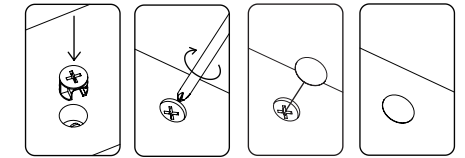

S/N	Name	QTY
F	Cabinet Base Support	4
G	Cabinet Bottom	1
H	Cabinet Rear	2
I	Cabinet Front Upper	1
J	Cabinet Top	1

01

02

03

04

05

06

	Code	QTY
	C1201(White) C1202(Black)	24
	C1001	6
	C1401(White) C1402(Black)	58
	C1101	2
	C1301	24
	C1301	58
	C1301	58