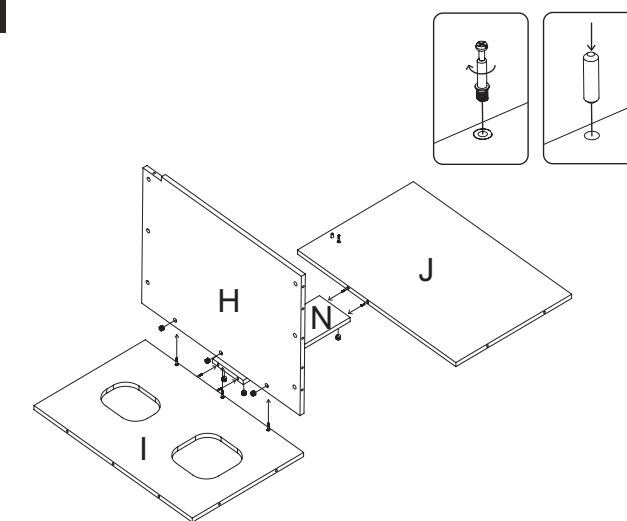

S/N	Name	QTY
H	Cabinet Internal Wall	1
I	Cabinet Rear with hole	1
J	Cabinet Rear	1
K	Cabinet Front Upper	1
L	Cabinet Internal Support	1
M	Cabinet Top	1
N	Cabinet Pipe splint	1

01

02

03

04

05

06

	Code	QTY
	C1201(White) C1202(Black)	33
	C1001	12
	C1401(White) C1402(Black)	92
	C1101	4
	C1301	30
	C1301	92
	C1301	92