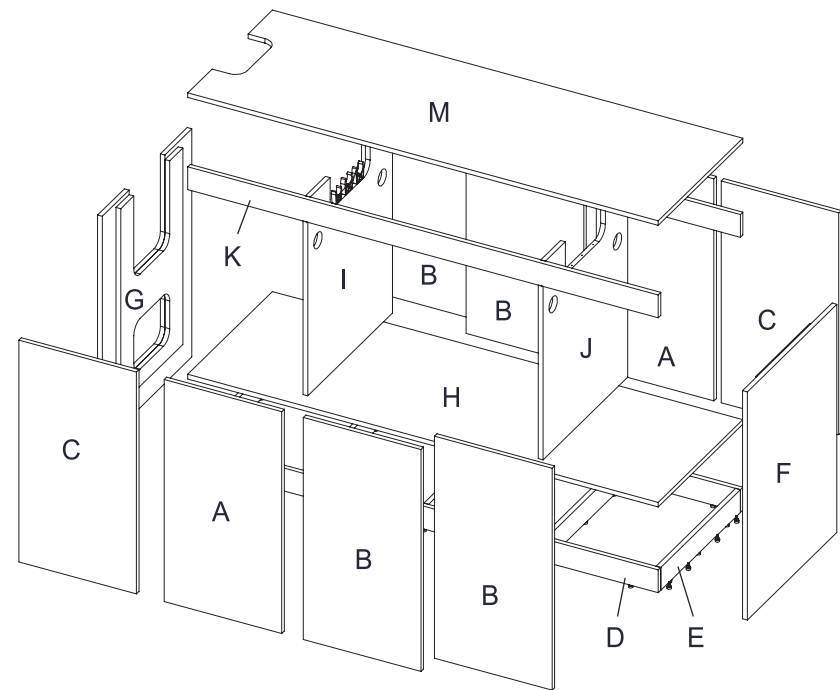

S/N	Name	QTY
H	Cabinet Bottom	1
I	Cabinet Internal Wall with Pipe clips	1
K	Cabinet Front Upper	2
L	Cabinet Internal Support A	2
N	Cabinet Internal Support B	1
M	Cabinet Top	1

01

02

03

04

05

06

	Code	QTY
	C1201(White) C1202(Black)	33
	C1003	18
	C1401(White) C1402(Black)	87
	C1101	6
	C1301	28
	C1301	87
	C1301	87

01

02

03

04

05

06