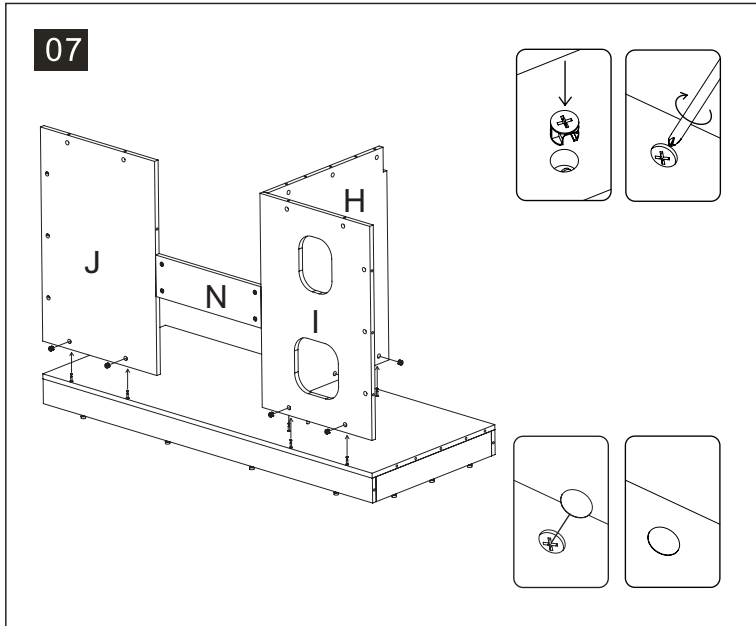

S/N	Name	QTY
H	Cabinet Internal Wall	1
I	Cabinet Rear with hole	1
J	Cabinet Rear	1
K	Cabinet Front Upper	1
L	Cabinet Internal Support	1
M	Cabinet Top	1
N	Cabinet Pipe splint	1

01

02

03

04

05

06

	Code	QTY
	C1201(White) C1202(Black)	33
	C1001	12
	C1401(White) C1402(Black)	92
	C1101	4
	C1301	30
	C1301	92
	C1301	92