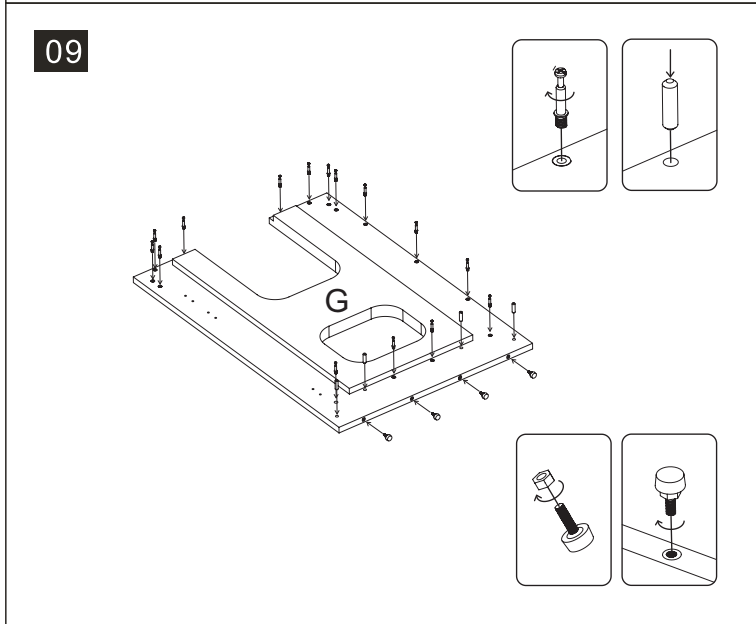

S/N	Name	QTY
H	Cabinet Bottom	1
I	Cabinet Internal Wall with Pipe clips	1
K	Cabinet Front Upper	2
L	Cabinet Internal Support A	2
N	Cabinet Internal Support B	1
M	Cabinet Top	1

01

02

03

04

05

06

	Code	QTY
	C1201(White) C1202(Black)	33
	C1003	18
	C1401(White) C1402(Black)	87
	C1101	6
	C1301	28
	C1301	87
	C1301	87