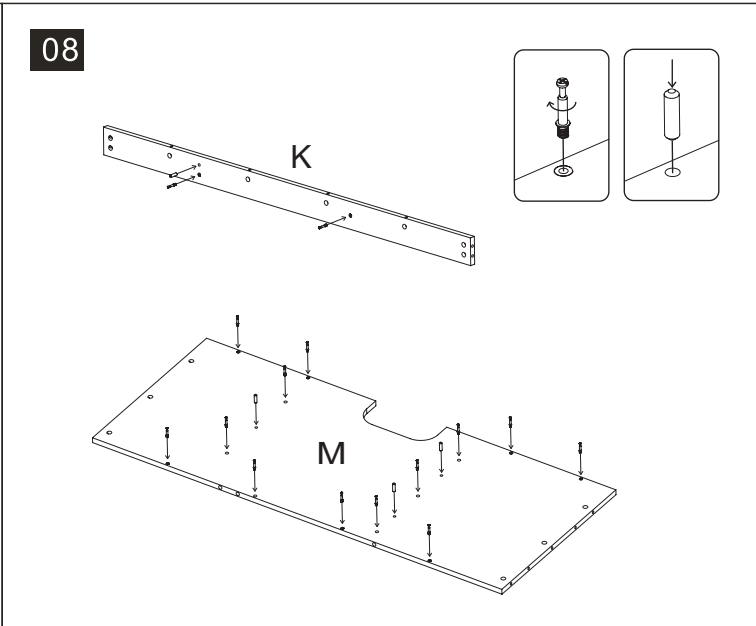

S/N	Name	QTY
H	Cabinet Internal Wall	1
I	Cabinet Rear with hole	1
J	Cabinet Rear	1
K	Cabinet Front Upper	1
L	Cabinet Internal Support	1
M	Cabinet Top	1
N	Cabinet Pipe splint	1

01

02

03

04

05

06

	Code	QTY
	C1201(White) C1202(Black)	33
	C1001	12
	C1401(White) C1402(Black)	92
	C1101	4
	C1301	30
	C1301	92
	C1301	92