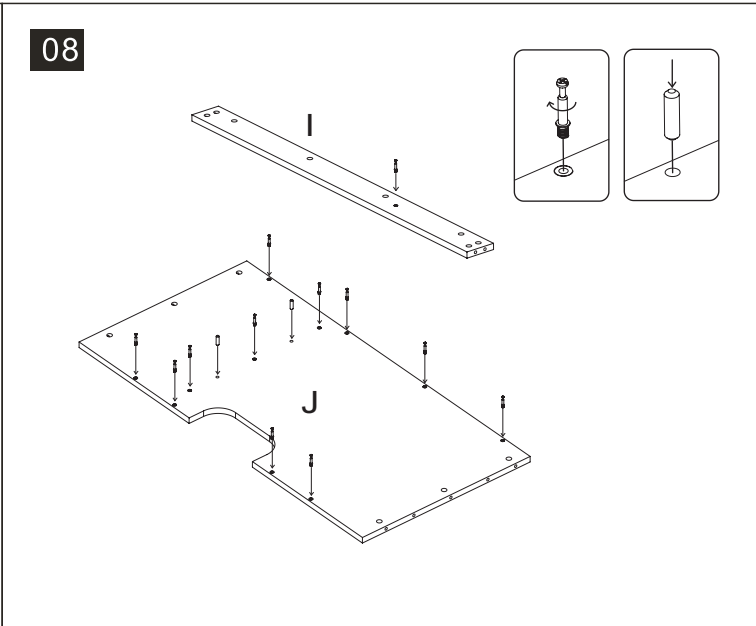

01

02

03

04

05

06

	Code	QTY
	C1201(White) C1202(Black)	28
	C1003	9
	C1401(White) C1402(Black)	72
	C1101	3
	C1301	27
	C1301	72
	C1301	72

S/N	Name	QTY
A	Cabinet Door (L)	2
B	Cabinet Door (R)	1
C	Cabinet Front Lower	2
D	Cabinet Base Support	4
E	Cabinet Side Right	1
F	Cabinet Side Left	1
G	Cabinet Bottom	1