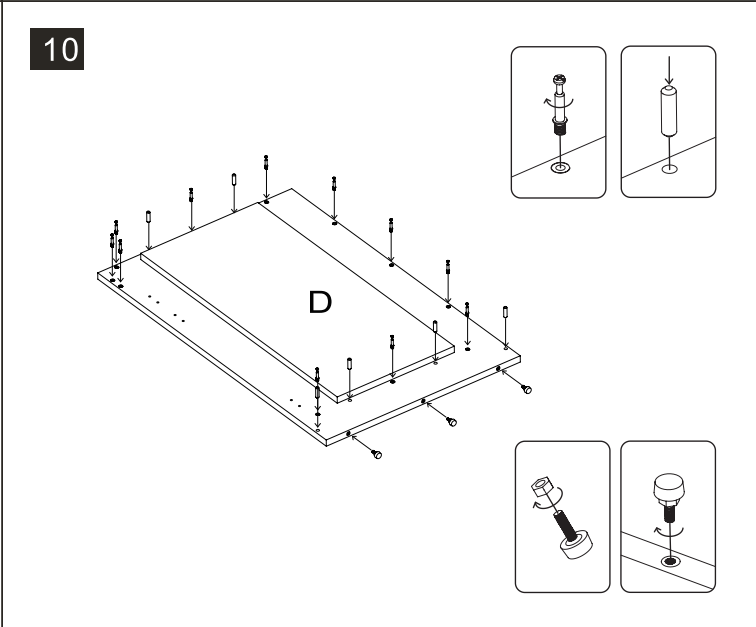

S/N	Name	QTY
F	Cabinet Base Support	4
G	Cabinet Bottom	1
H	Cabinet Rear	2
I	Cabinet Front Upper	1
J	Cabinet Top	1

01

02

03

04

05

06

	Code	QTY
	C1201(White) C1202(Black)	24
	C1001	6
	C1401(White) C1402(Black)	58
	C1101	2
	C1301	24
	C1301	58
	C1301	58