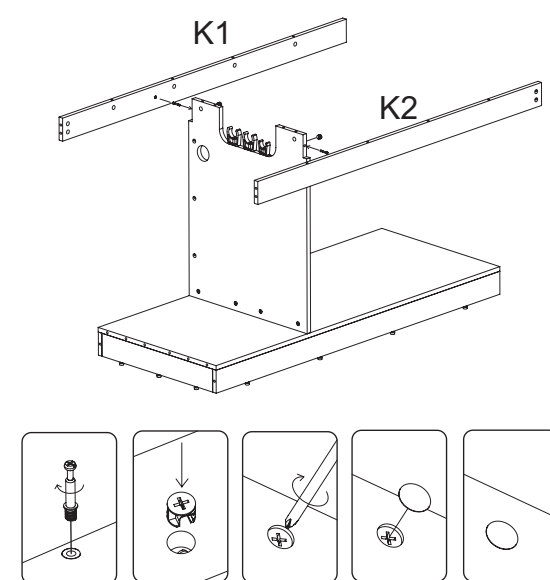

S/N	Name	QTY
H	Cabinet Bottom	1
I	Cabinet Internal Wall with Pipe clips	1
K	Cabinet Front Upper	2
L	Cabinet Internal Support A	2
N	Cabinet Internal Support B	1
M	Cabinet Top	1

01

02

03

04

05

06

	Code	QTY
	C1201(White) C1202(Black)	33
	C1003	18
	C1401(White) C1402(Black)	87
	C1101	6
	C1301	28
	C1301	87
	C1301	87