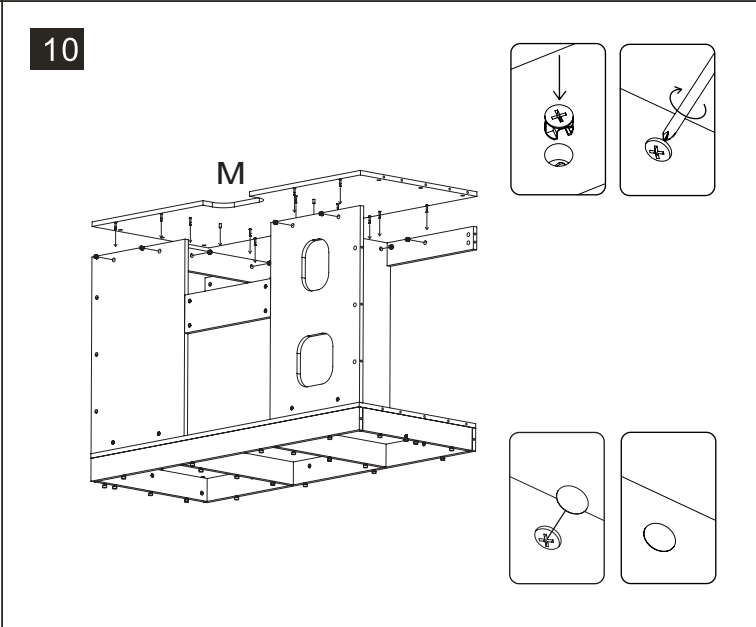

S/N	Name	QTY
H	Cabinet Internal Wall	1
I	Cabinet Rear with hole	1
J	Cabinet Rear	1
K	Cabinet Front Upper	1
L	Cabinet Internal Support	1
M	Cabinet Top	1
N	Cabinet Pipe splint	1

01

02

03

04

05

06

	Code	QTY
	C1201(White) C1202(Black)	33
	C1001	12
	C1401(White) C1402(Black)	92
	C1101	4
	C1301	30
	C1301	92
	C1301	92