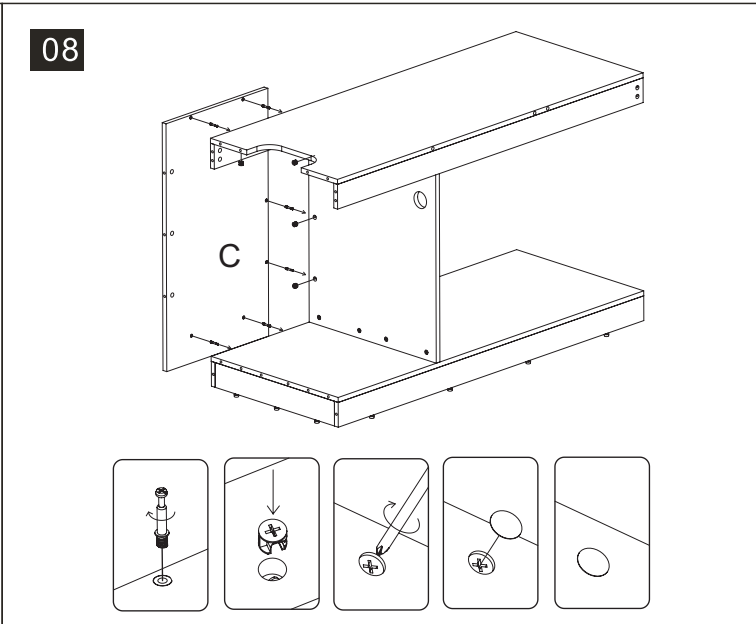

S/N	Name	QTY
H	Cabinet Bottom	1
I	Cabinet Internal Wall with Pipe clips	1
K	Cabinet Front Upper	2
L	Cabinet Internal Support A	2
N	Cabinet Internal Support B	1
M	Cabinet Top	1

01

02

03

04

05

06

	Code	QTY
	C1201(White) C1202(Black)	33
	C1003	18
	C1401(White) C1402(Black)	87
	C1101	6
	C1301	28
	C1301	87
	C1301	87