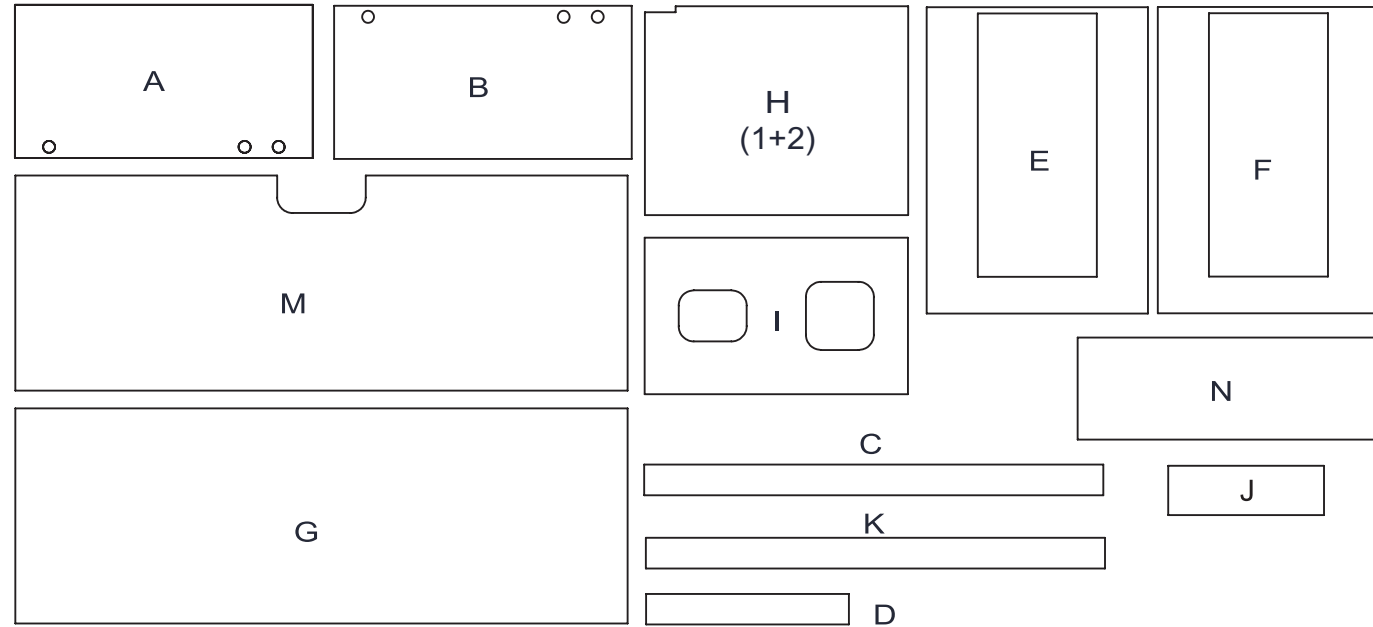

S/N	Name	QTY
H	Cabinet Internal Wall	1
I	Cabinet Rear with hole	1
J	Cabinet Rear	1
K	Cabinet Front Upper	1
L	Cabinet Internal Support	1
M	Cabinet Top	1
N	Cabinet Pipe splint	1

01

02

03

04

05

06

	Code	QTY
	C1201(White) C1202(Black)	33
	C1001	12
	C1401(White) C1402(Black)	92
	C1101	4
	C1301	30
	C1301	92
	C1301	92