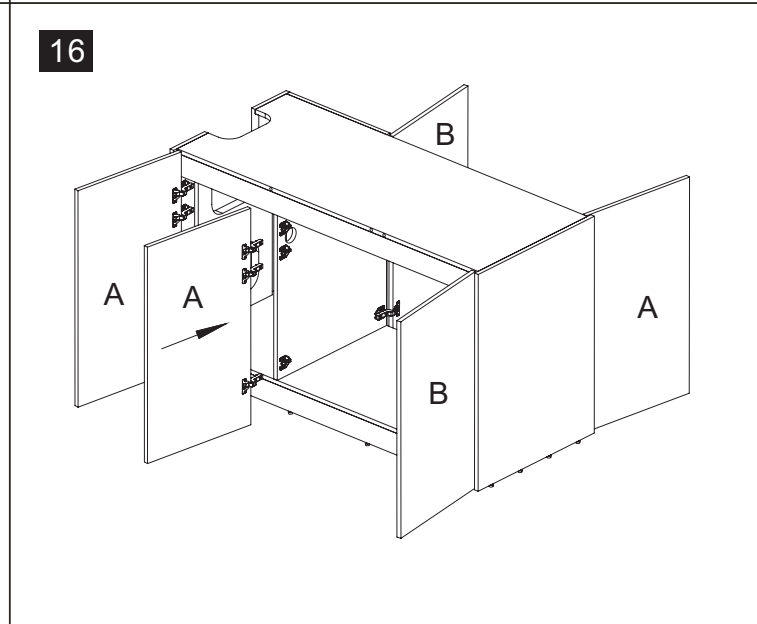

S/N	Name	QTY
H	Cabinet Bottom	1
I	Cabinet Internal Wall with Pipe clips	1
K	Cabinet Front Upper	2
L	Cabinet Internal Support A	2
N	Cabinet Internal Support B	1
M	Cabinet Top	1

01

02

03

04

05

06

	Code	QTY
	C1201(White) C1202(Black)	33
	C1003	18
	C1401(White) C1402(Black)	87
	C1101	6
	C1301	28
	C1301	87
	C1301	87