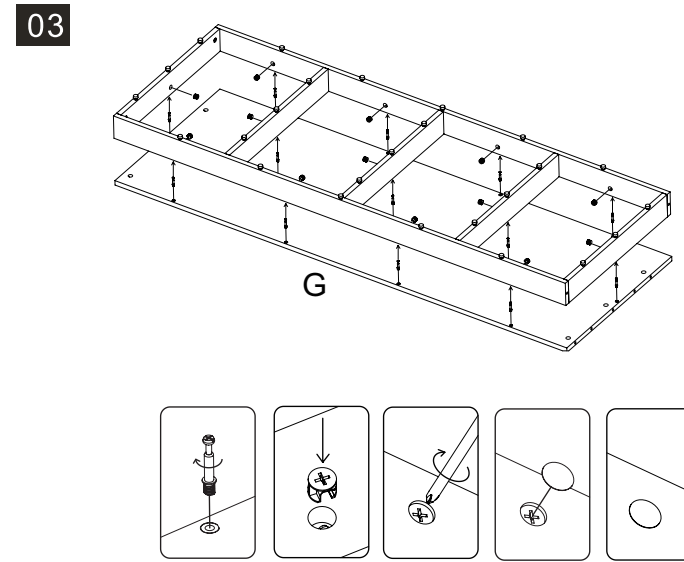

Code	QTY
	C1201(White) C1202(Black)	33
	C1001	12
	C1401(White) C1402(Black)	92
	C1101	4
	C1301	30
	C1301	92
	C1301	92

S/N	Name	QTY
A	Cabinet Door (L)	2
B	Cabinet Door (R)	2
C	Cabinet Front Lower	2
D	Cabinet Base Support	5
E	Cabinet Side Right	1
F	Cabinet Side Left	1
G	Cabinet Bottom	1

S/N	Name	QTY
H	Cabinet Internal Wall	2
I	Cabinet Rear with hole	2
J	Cabinet Pipe splint	2
K	Cabinet Front Upper	1
M	Cabinet Top	1
N	Cabinet Rear Bottom Support	1