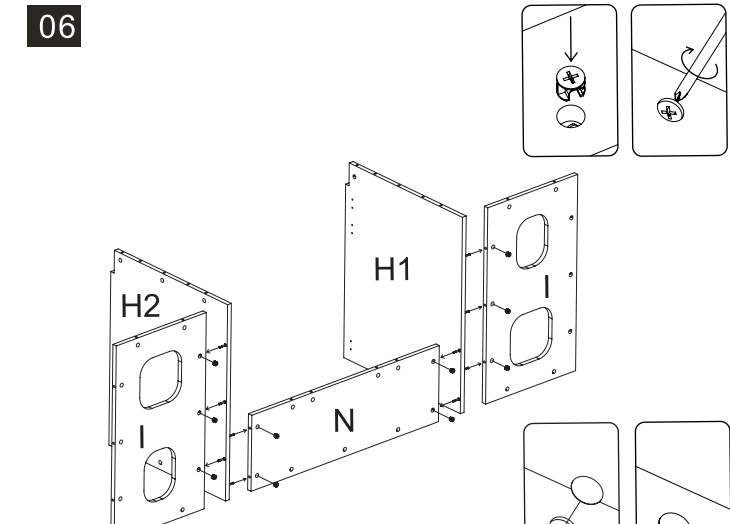

Code	QTY
	C1201(White) C1202(Black)	33
	C1001	12
	C1401(White) C1402(Black)	92
	C1101	4
	C1301	30
	C1301	92
	C1301	92

S/N	Name	QTY
A	Cabinet Door (L)	2
B	Cabinet Door (R)	2
C	Cabinet Front Lower	2
D	Cabinet Base Support	5
E	Cabinet Side Right	1
F	Cabinet Side Left	1
G	Cabinet Bottom	1

S/N	Name	QTY
H	Cabinet Internal Wall	2
I	Cabinet Rear with hole	2
J	Cabinet Pipe splint	2
K	Cabinet Front Upper	1
M	Cabinet Top	1
N	Cabinet Rear Bottom Support	1