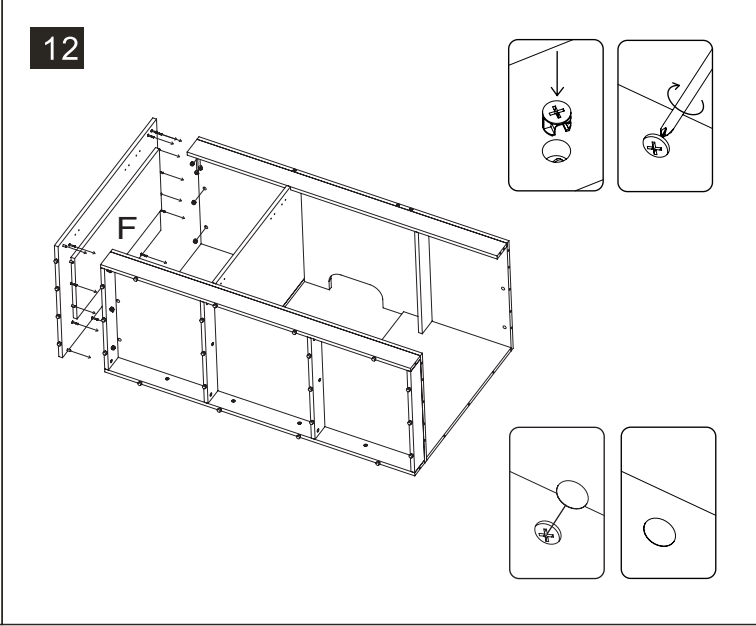

S/N	Name	QTY
H	Cabinet Internal Wall	1
I	Cabinet Rear with hole	1
J	Cabinet Rear	1
K	Cabinet Front Upper	1
L	Cabinet Internal Support	1
M	Cabinet Top	1
N	Cabinet Pipe splint	1

01

02

03

04

05

06

	Code	QTY
	C1201(White) C1202(Black)	33
	C1001	12
	C1401(White) C1402(Black)	92
	C1101	4
	C1301	30
	C1301	92
	C1301	92