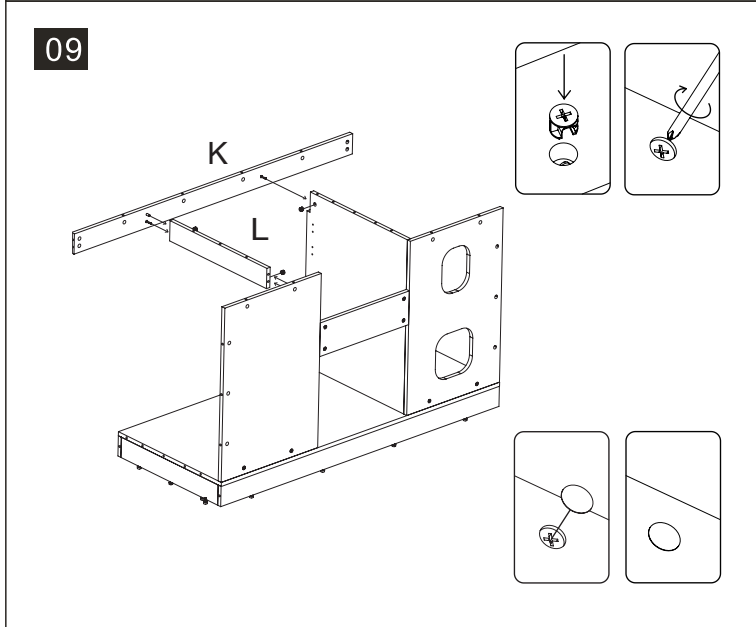

S/N	Name	QTY
H	Cabinet Internal Wall	1
I	Cabinet Rear with hole	1
J	Cabinet Rear	1
K	Cabinet Front Upper	1
L	Cabinet Internal Support	1
M	Cabinet Top	1
N	Cabinet Pipe splint	1

01

02

03

04

05

06

	Code	QTY
	C1201(White) C1202(Black)	33
	C1001	12
	C1401(White) C1402(Black)	92
	C1101	4
	C1301	30
	C1301	92
	C1301	92