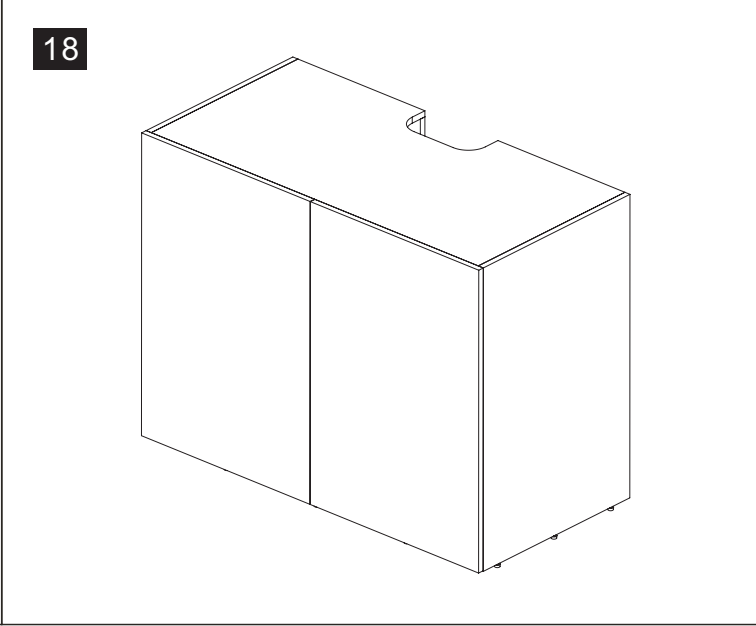

01

02

03

04

05

06

	Code	QTY
	C1201(White) C1202(Black)	28
	C1003	9
	C1401(White) C1402(Black)	72
	C1101	3
	C1301	27
	C1301	72
	C1301	72

S/N	Name	QTY
A	Cabinet Door (L)	2
B	Cabinet Door (R)	1
C	Cabinet Front Lower	2
D	Cabinet Base Support	4
E	Cabinet Side Right	1
F	Cabinet Side Left	1
G	Cabinet Bottom	1