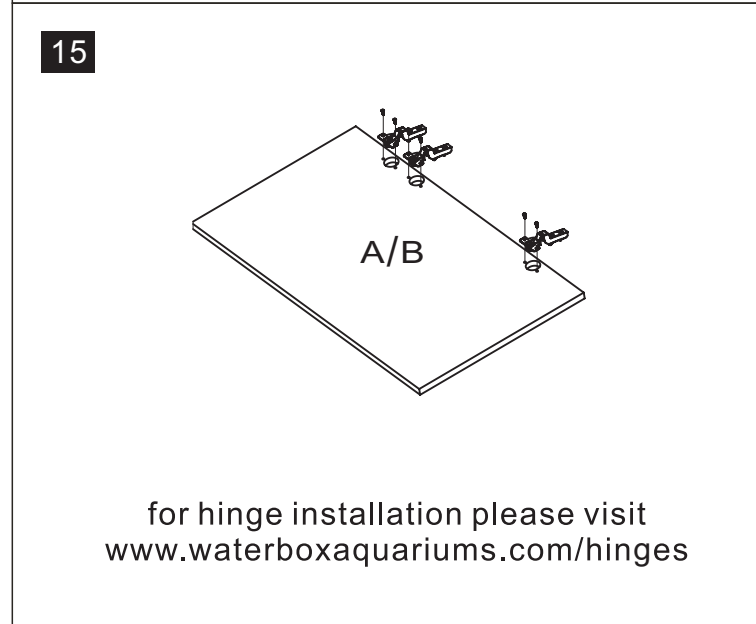

S/N	Name	QTY
H	Cabinet Bottom	1
I	Cabinet Internal Wall with Pipe clips	1
K	Cabinet Front Upper	2
L	Cabinet Internal Support A	2
N	Cabinet Internal Support B	1
M	Cabinet Top	1

01

02

03

04

05

06

	Code	QTY
	C1201(White) C1202(Black)	33
	C1003	18
	C1401(White) C1402(Black)	87
	C1101	6
	C1301	28
	C1301	87
	C1301	87