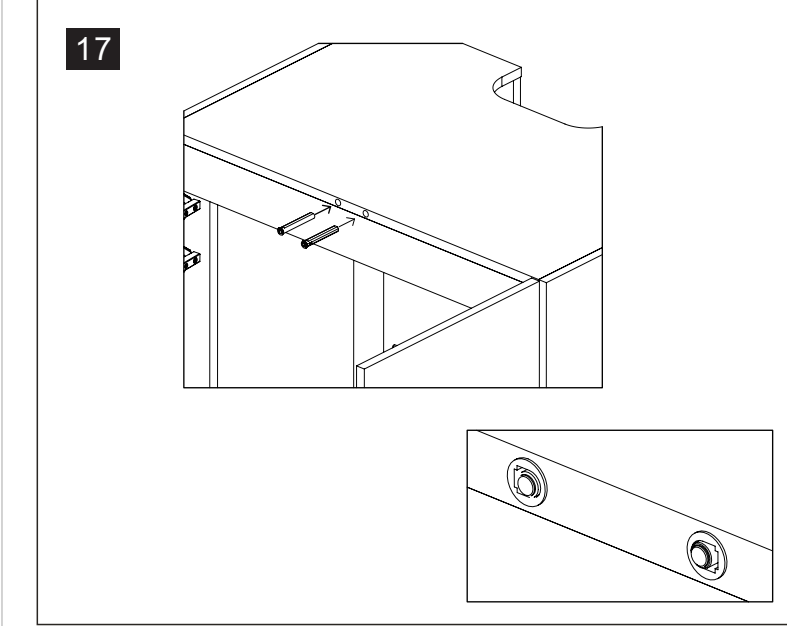

S/N	Name	QTY
F	Cabinet Base Support	4
G	Cabinet Bottom	1
H	Cabinet Rear	2
I	Cabinet Front Upper	1
J	Cabinet Top	1

01

02

03

04

05

06

	Code	QTY
	C1201(White) C1202(Black)	24
	C1001	6
	C1401(White) C1402(Black)	58
	C1101	2
	C1301	24
	C1301	58
	C1301	58