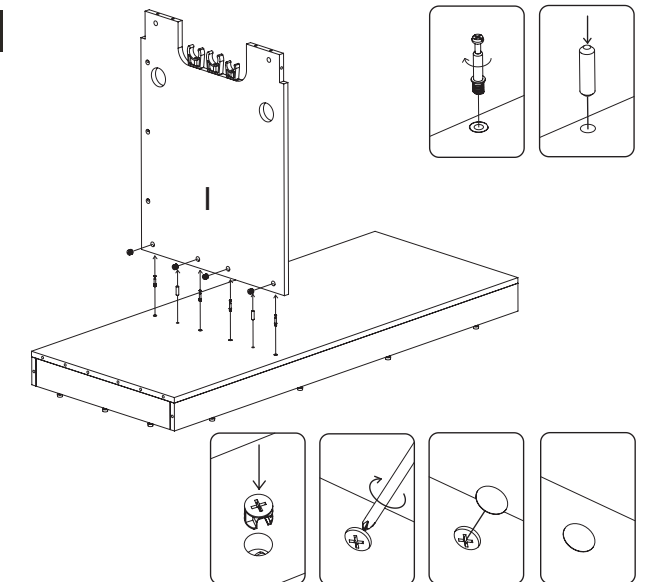

S/N	Name	QTY
H	Cabinet Bottom	1
I	Cabinet Internal Wall with Pipe clips	1
K	Cabinet Front Upper	2
L	Cabinet Internal Support A	2
N	Cabinet Internal Support B	1
M	Cabinet Top	1

01

02

03

04

05

06

	Code	QTY
	C1201(White) C1202(Black)	33
	C1003	18
	C1401(White) C1402(Black)	87
	C1101	6
	C1301	28
	C1301	87
	C1301	87

S/N	Name	QTY
A	Cabinet Door (L)	2
B	Cabinet Door (R)	4
C	Cabinet Door	2
D	Cabinet Front Lower	2
E	Cabinet Base Support	5
F	Cabinet Side Right	1

S/N	Name	QTY
G	Cabinet Side Left	1
H	Cabinet Bottom	1
I	Cabinet Internal Wall with Pipe clips	1
J	Cabinet Internal Wall	1
K	Cabinet Upper	2
M	Cabinet Top	1