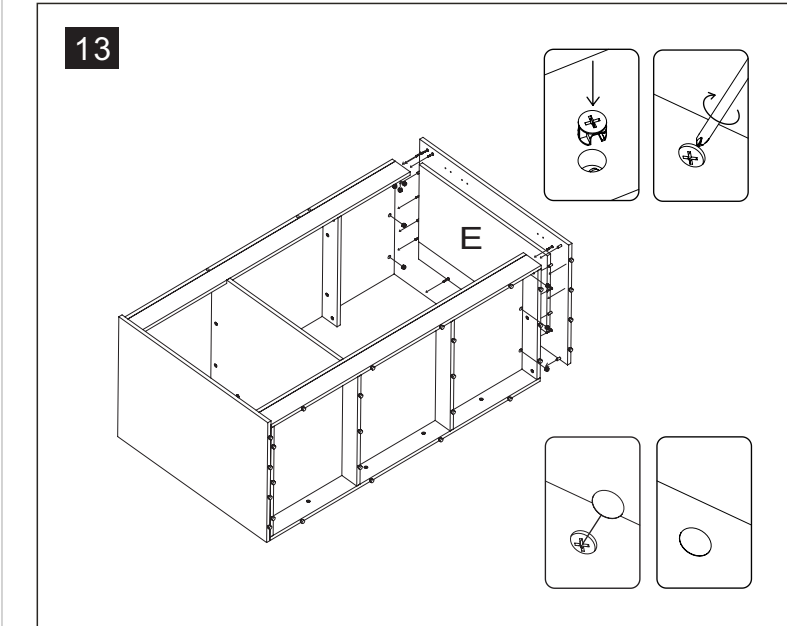

S/N	Name	QTY
H	Cabinet Internal Wall	1
I	Cabinet Rear with hole	1
J	Cabinet Rear	1
K	Cabinet Front Upper	1
L	Cabinet Internal Support	1
M	Cabinet Top	1
N	Cabinet Pipe splint	1

01

02

03

04

05

06

	Code	QTY
	C1201(White) C1202(Black)	33
	C1001	12
	C1401(White) C1402(Black)	92
	C1101	4
	C1301	30
	C1301	92
	C1301	92