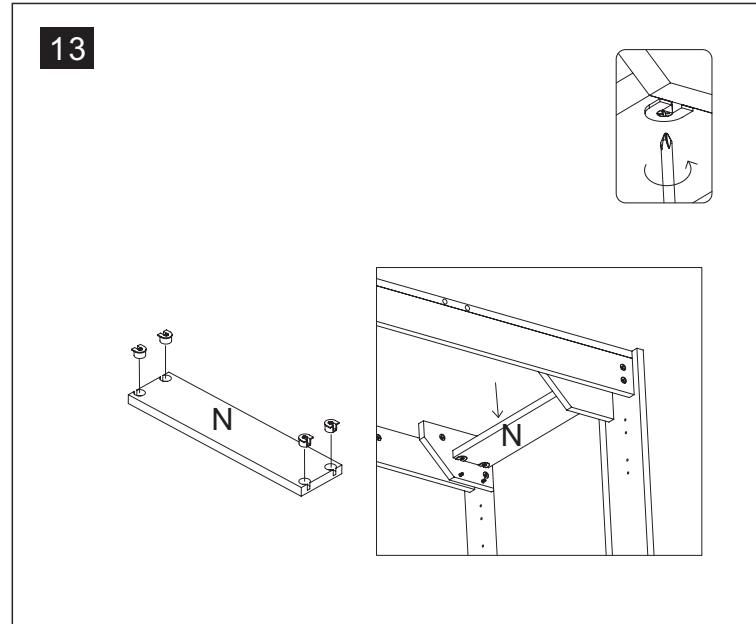

S/N	Name	QTY
H	Cabinet Bottom	1
I	Cabinet Internal Wall with Pipe clips	1
K	Cabinet Front Upper	2
L	Cabinet Internal Support A	2
N	Cabinet Internal Support B	1
M	Cabinet Top	1

01

02

03

04

05

06

	Code	QTY
	C1201(White) C1202(Black)	33
	C1003	18
	C1401(White) C1402(Black)	87
	C1101	6
	C1301	28
	C1301	87
	C1301	87