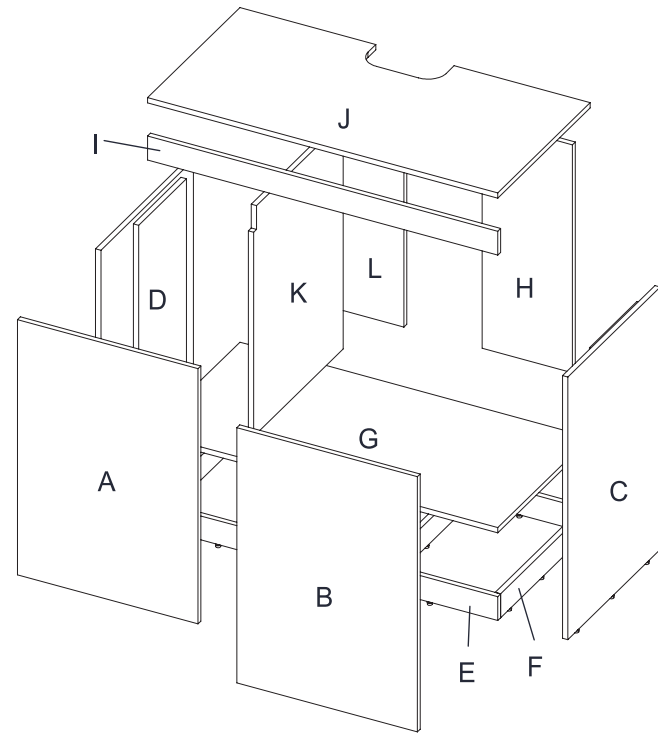

S/N	Name	QTY
F	Cabinet Base Support	4
G	Cabinet Bottom	1
H	Cabinet Rear	2
I	Cabinet Front Upper	1
J	Cabinet Top	1

01

02

03

04

05

06

	Code	QTY
	C1201(White) C1202(Black)	24
	C1001	6
	C1401(White) C1402(Black)	58
	C1101	2
	C1301	24
	C1301	58
	C1301	58

S/N	Name	QTY
A	Cabinet Door (L)	1
B	Cabinet Door (R)	1
C	Cabinet Side Right	1
D	Cabinet Side Left	1
E	Cabinet Front Lower	2
F	Cabinet Base Support	4

S/N	Name	QTY
G	Cabinet Bottom	1
H	Cabinet Rear A	1
I	Cabinet Front Upper	1
J	Cabinet Top	1
L	Cabinet Rear B	1
K	Cabinet Internal Wall	1