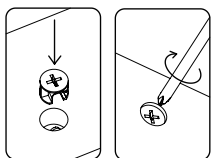

S/N	Name	QTY
F	Cabinet Base Support	4
G	Cabinet Bottom	1
H	Cabinet Rear	2
I	Cabinet Front Upper	1
J	Cabinet Top	1

01

02

03

04

05

06

	Code	QTY
	C1201(White) C1202(Black)	24
	C1001	6
	C1401(White) C1402(Black)	58
	C1101	2
	C1301	24
	C1301	58
	C1301	58