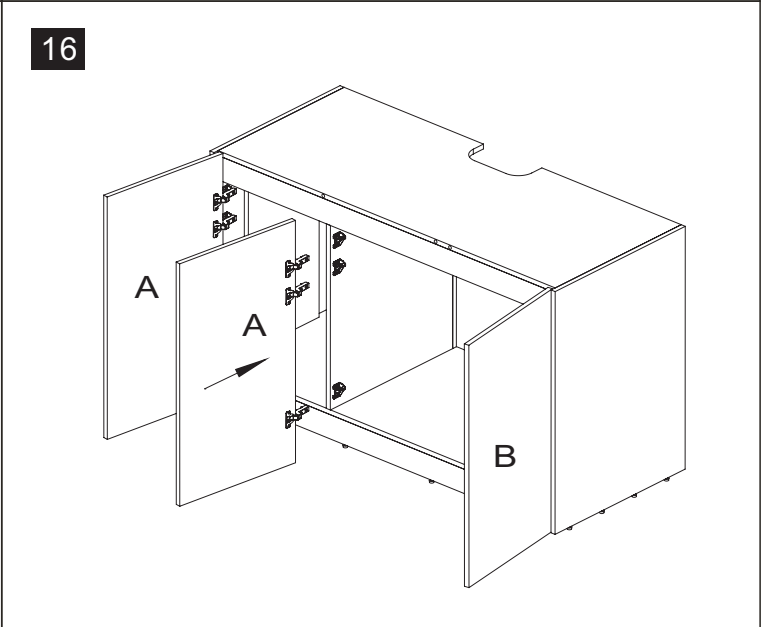

S/N	Name	QTY
H	Cabinet Internal Wall	1
I	Cabinet Rear with hole	1
J	Cabinet Rear	1
K	Cabinet Front Upper	1
L	Cabinet Internal Support	1
M	Cabinet Top	1
N	Cabinet Pipe splint	1

01

02

03

04

05

06

	Code	QTY
	C1201(White) C1202(Black)	33
	C1001	12
	C1401(White) C1402(Black)	92
	C1101	4
	C1301	30
	C1301	92
	C1301	92