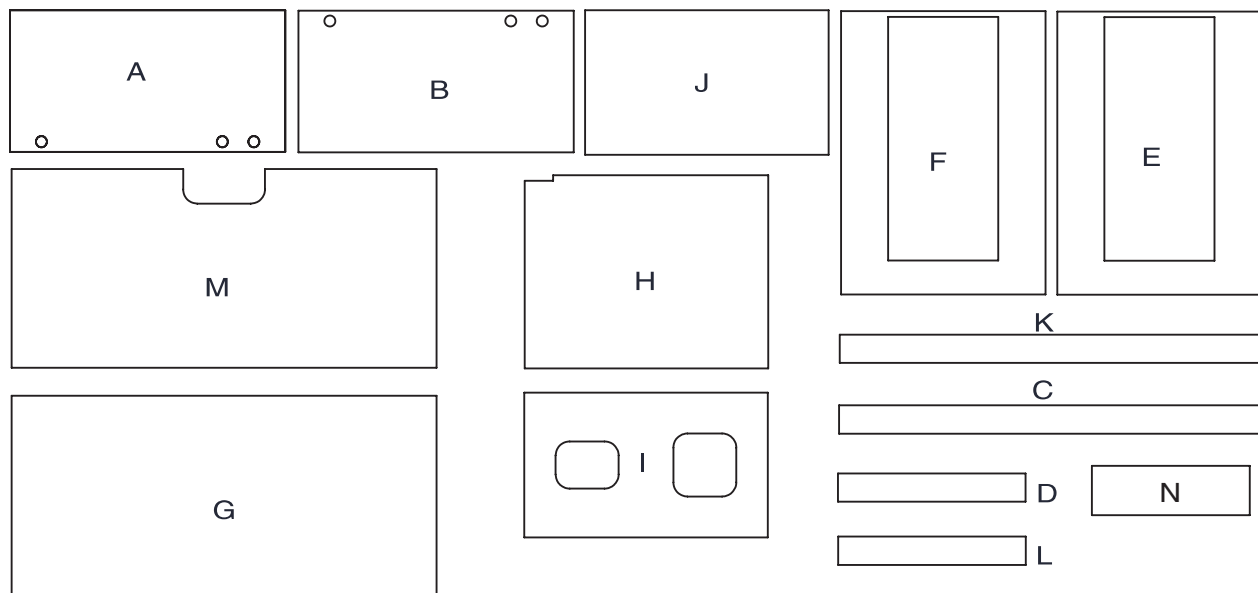

01

02

03

04

05

06

	Code	QTY
	C1201(White) C1202(Black)	28
	C1003	9
	C1401(White) C1402(Black)	72
	C1101	3
	C1301	27
	C1301	72
	C1301	72

S/N	Name	QTY
A	Cabinet Door (L)	2
B	Cabinet Door (R)	1
C	Cabinet Front Lower	2
D	Cabinet Base Support	4
E	Cabinet Side Right	1
F	Cabinet Side Left	1
G	Cabinet Bottom	1