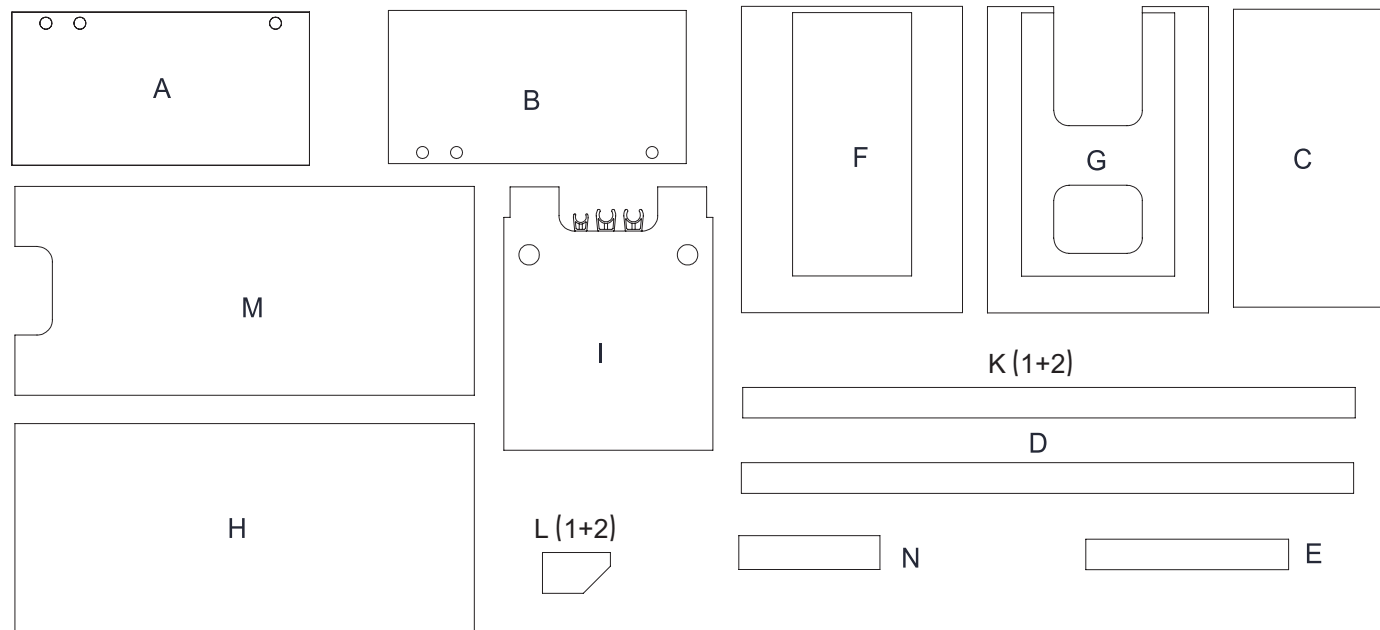

Code	QTY
	C1201(White) C1202(Black)	28
	C1003	15
	C1401(White) C1402(Black)	74
	C1101	5
	C1301	22
	C1301	74
	C1301	74