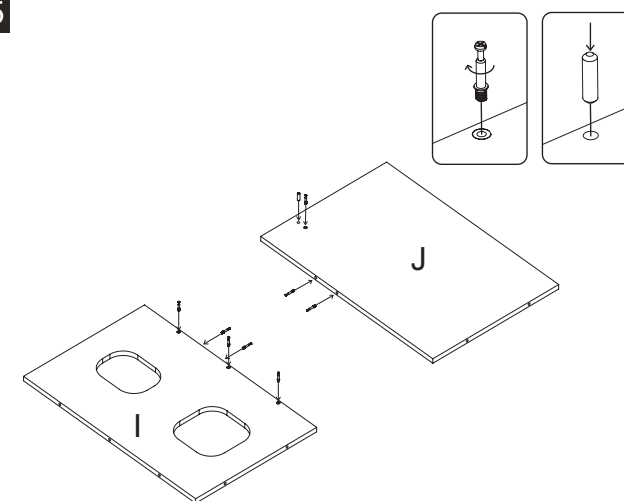

S/N	Name	QTY
H	Cabinet Internal Wall	1
I	Cabinet Rear with hole	1
J	Cabinet Rear	1
K	Cabinet Front Upper	1
L	Cabinet Internal Support	1
M	Cabinet Top	1
N	Cabinet Pipe splint	1

01

02

03

04

05

06

	Code	QTY
	C1201(White) C1202(Black)	33
	C1001	12
	C1401(White) C1402(Black)	92
	C1101	4
	C1301	30
	C1301	92
	C1301	92