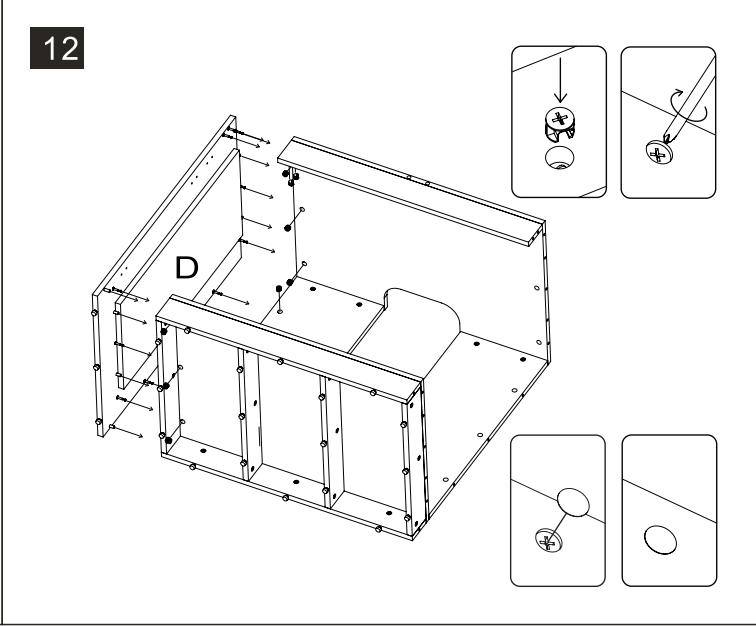

S/N	Name	QTY
F	Cabinet Base Support	4
G	Cabinet Bottom	1
H	Cabinet Rear	2
I	Cabinet Front Upper	1
J	Cabinet Top	1

01

02

03

04

05

06

	Code	QTY
	C1201(White) C1202(Black)	24
	C1001	6
	C1401(White) C1402(Black)	58
	C1101	2
	C1301	24
	C1301	58
	C1301	58