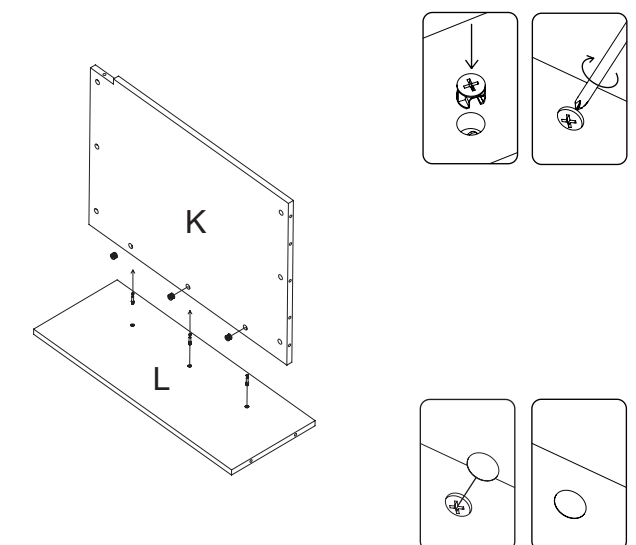

01

02

03

04

05

06

	Code	QTY
	C1201(White) C1202(Black)	28
	C1003	9
	C1401(White) C1402(Black)	72
	C1101	3
	C1301	27
	C1301	72
	C1301	72

S/N	Name	QTY
A	Cabinet Door (L)	2
B	Cabinet Door (R)	1
C	Cabinet Front Lower	2
D	Cabinet Base Support	4
E	Cabinet Side Right	1
F	Cabinet Side Left	1
G	Cabinet Bottom	1