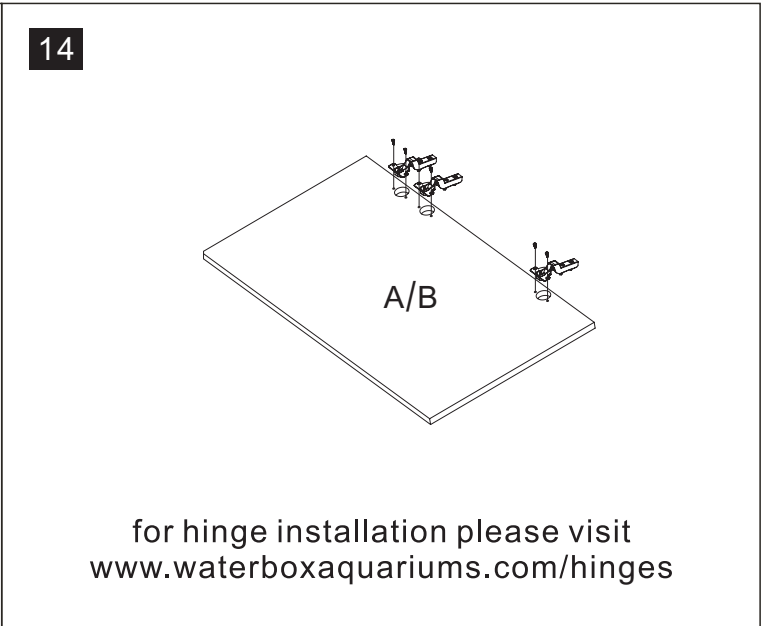

S/N	Name	QTY
H	Cabinet Internal Wall	1
I	Cabinet Rear with hole	1
J	Cabinet Rear	1
K	Cabinet Front Upper	1
L	Cabinet Internal Support	1
M	Cabinet Top	1
N	Cabinet Pipe splint	1

01

02

03

04

05

06

	Code	QTY
	C1201(White) C1202(Black)	33
	C1001	12
	C1401(White) C1402(Black)	92
	C1101	4
	C1301	30
	C1301	92
	C1301	92