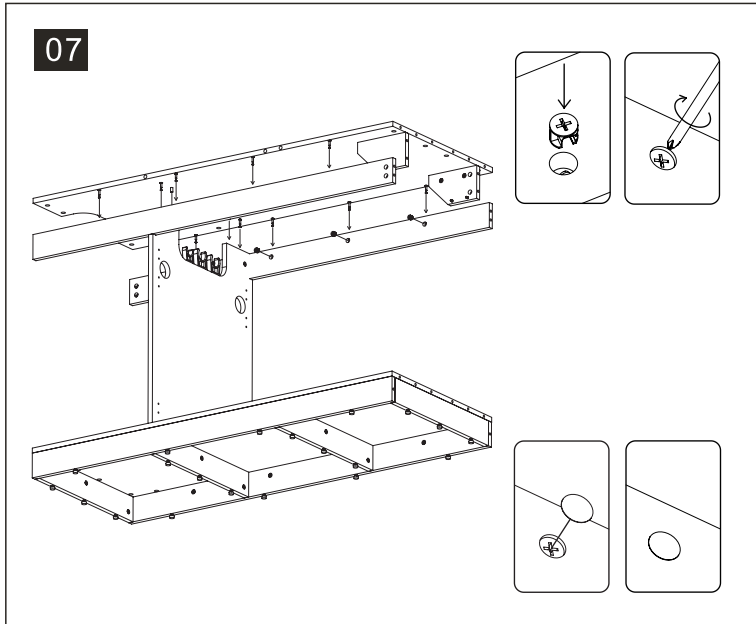

S/N	Name	QTY
H	Cabinet Bottom	1
I	Cabinet Internal Wall with Pipe clips	1
K	Cabinet Front Upper	2
L	Cabinet Internal Support A	2
N	Cabinet Internal Support B	1
M	Cabinet Top	1

01

02

03

04

05

06

	Code	QTY
	C1201(White) C1202(Black)	33
	C1003	18
	C1401(White) C1402(Black)	87
	C1101	6
	C1301	28
	C1301	87
	C1301	87