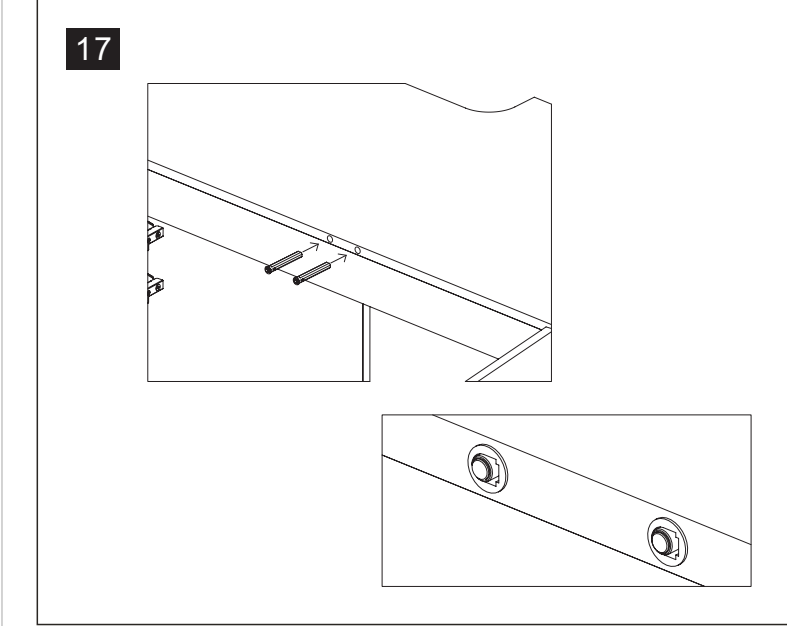

S/N	Name	QTY
H	Cabinet Internal Wall	1
I	Cabinet Rear with hole	1
J	Cabinet Rear	1
K	Cabinet Front Upper	1
L	Cabinet Internal Support	1
M	Cabinet Top	1
N	Cabinet Pipe splint	1

01

02

03

04

05

06

	Code	QTY
	C1201(White) C1202(Black)	33
	C1001	12
	C1401(White) C1402(Black)	92
	C1101	4
	C1301	30
	C1301	92
	C1301	92