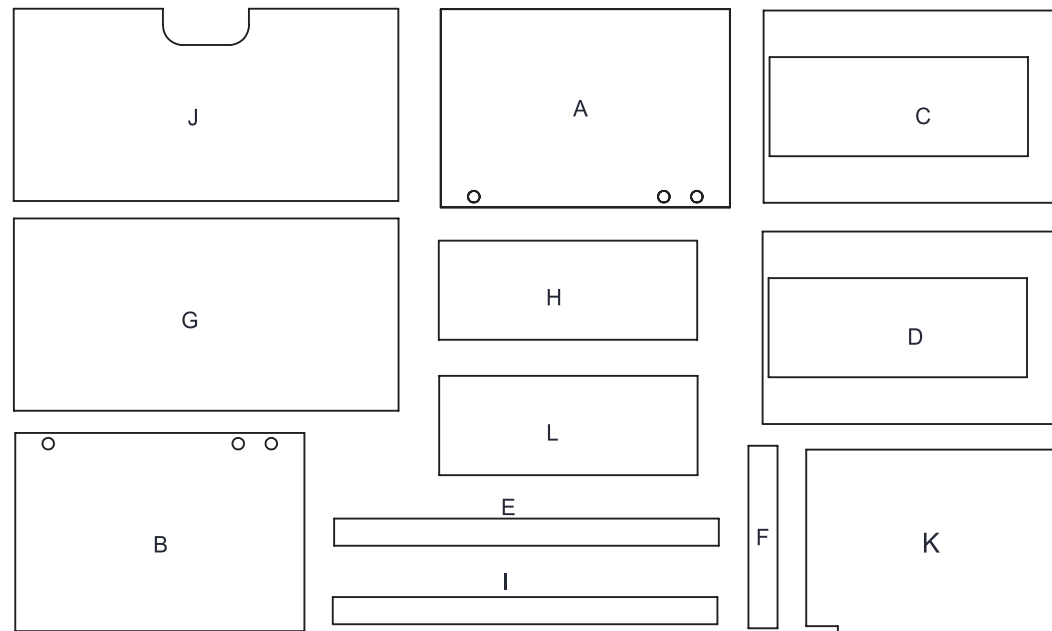

S/N	Name	QTY
F	Cabinet Base Support	4
G	Cabinet Bottom	1
H	Cabinet Rear	2
I	Cabinet Front Upper	1
J	Cabinet Top	1

01

02

03

04

05

06

	Code	QTY
	C1201(White) C1202(Black)	24
	C1001	6
	C1401(White) C1402(Black)	58
	C1101	2
	C1301	24
	C1301	58
	C1301	58