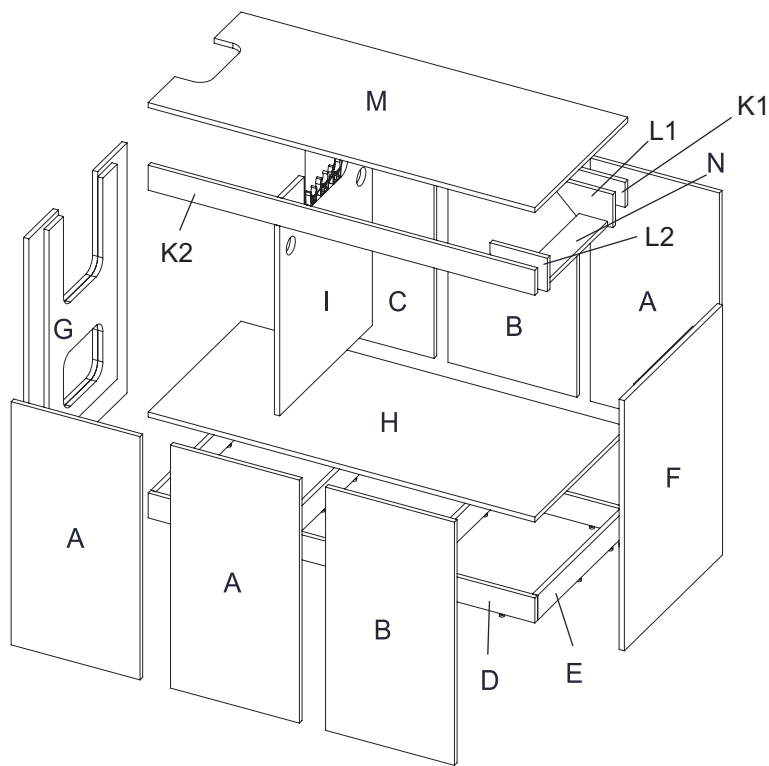

Code	QTY
	C1201(White) C1202(Black)	28
	C1003	15
	C1401(White) C1402(Black)	74
	C1101	5
	C1301	22
	C1301	74
	C1301	74

S/N	Name	QTY
A	Cabinet Door (L)	3
B	Cabinet Door (R)	2
C	Cabinet Door	1
D	Cabinet Front Lower	2
E	Cabinet Base Support	4
F	Cabinet Side Right	1
G	Cabinet Side Left	1

S/N	Name	QTY
H	Cabinet Bottom	1
I	Cabinet Internal Wall with Pipe clips	1
K	Cabinet Front Upper	2
L	Cabinet Internal Support A	2
N	Cabinet Internal Support B	1
M	Cabinet Top	1

01

02

03

04

05

06