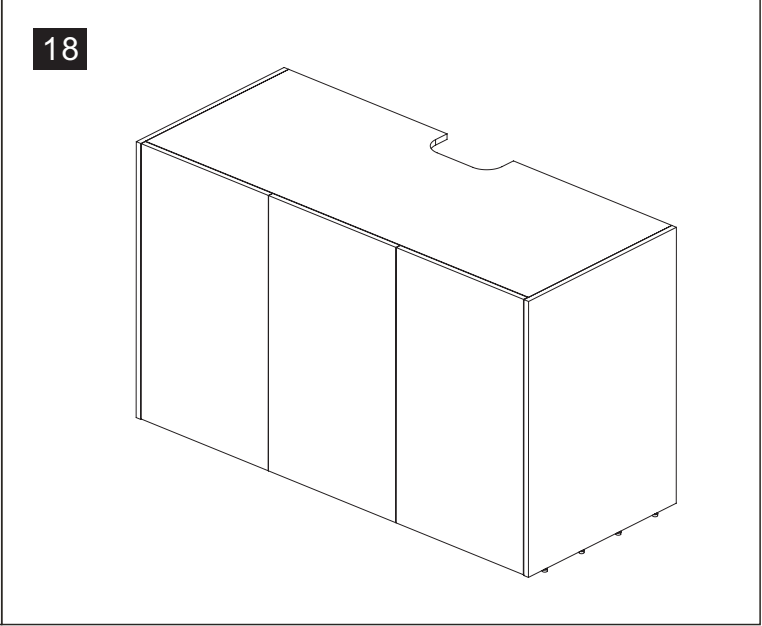

S/N	Name	QTY
H	Cabinet Internal Wall	1
I	Cabinet Rear with hole	1
J	Cabinet Rear	1
K	Cabinet Front Upper	1
L	Cabinet Internal Support	1
M	Cabinet Top	1
N	Cabinet Pipe splint	1

01

02

03

04

05

06

	Code	QTY
	C1201(White) C1202(Black)	33
	C1001	12
	C1401(White) C1402(Black)	92
	C1101	4
	C1301	30
	C1301	92
	C1301	92