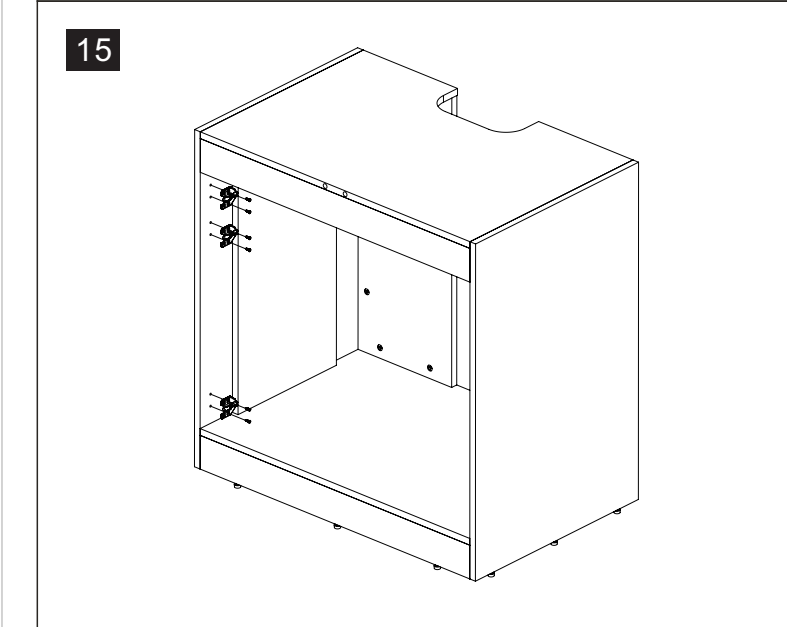

S/N	Name	QTY
F	Cabinet Base Support	4
G	Cabinet Bottom	1
H	Cabinet Rear	2
I	Cabinet Front Upper	1
J	Cabinet Top	1

01

02

03

04

05

06

	Code	QTY
	C1201(White) C1202(Black)	24
	C1001	6
	C1401(White) C1402(Black)	58
	C1101	2
	C1301	24
	C1301	58
	C1301	58