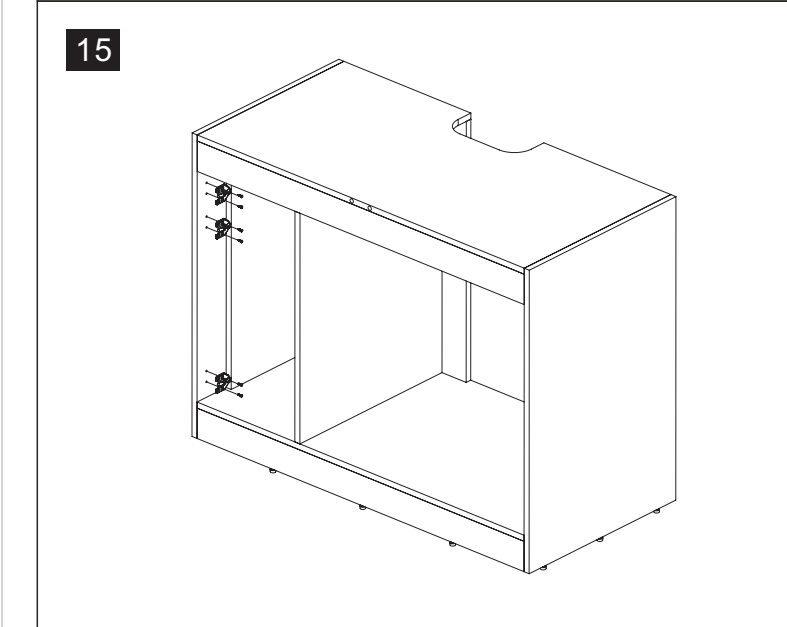

01

02

03

04

05

06

	Code	QTY
	C1201(White) C1202(Black)	28
	C1003	9
	C1401(White) C1402(Black)	72
	C1101	3
	C1301	27
	C1301	72
	C1301	72

S/N	Name	QTY
A	Cabinet Door (L)	2
B	Cabinet Door (R)	1
C	Cabinet Front Lower	2
D	Cabinet Base Support	4
E	Cabinet Side Right	1
F	Cabinet Side Left	1
G	Cabinet Bottom	1