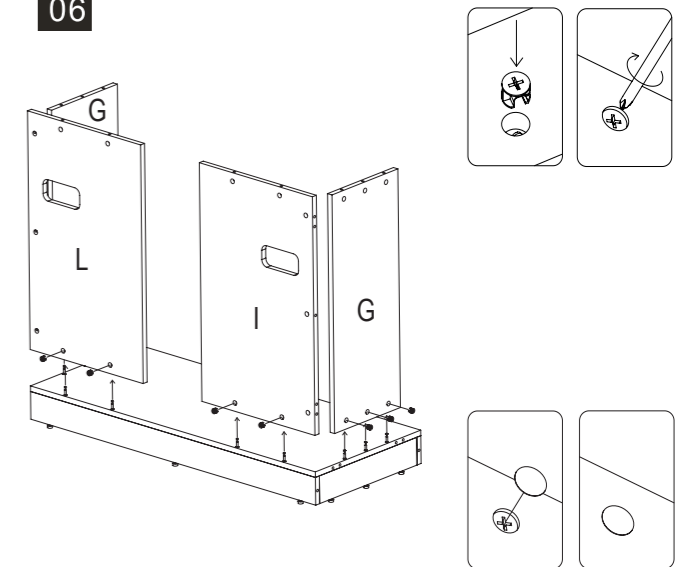

S/N	Name	QTY
H	Cabinet Bottom	1
I	Cabinet Rear A	1
J	Cabinet Front Upper	1
K	Cabinet Top	1
L	Cabinet Rear B	1
M	Cabinet Internal Support	1

01

02

03

04

05

06

	Code	QTY
	C1201(White) C1202(Black)	16
	C1001	6
	C1401(White) C1402(Black)	50
	C1101	2
	C1301	6
	C1301	50
	C1301	50
	C1404(White) C1405(Black)	12
	C1406(White) C1407(Black)	12