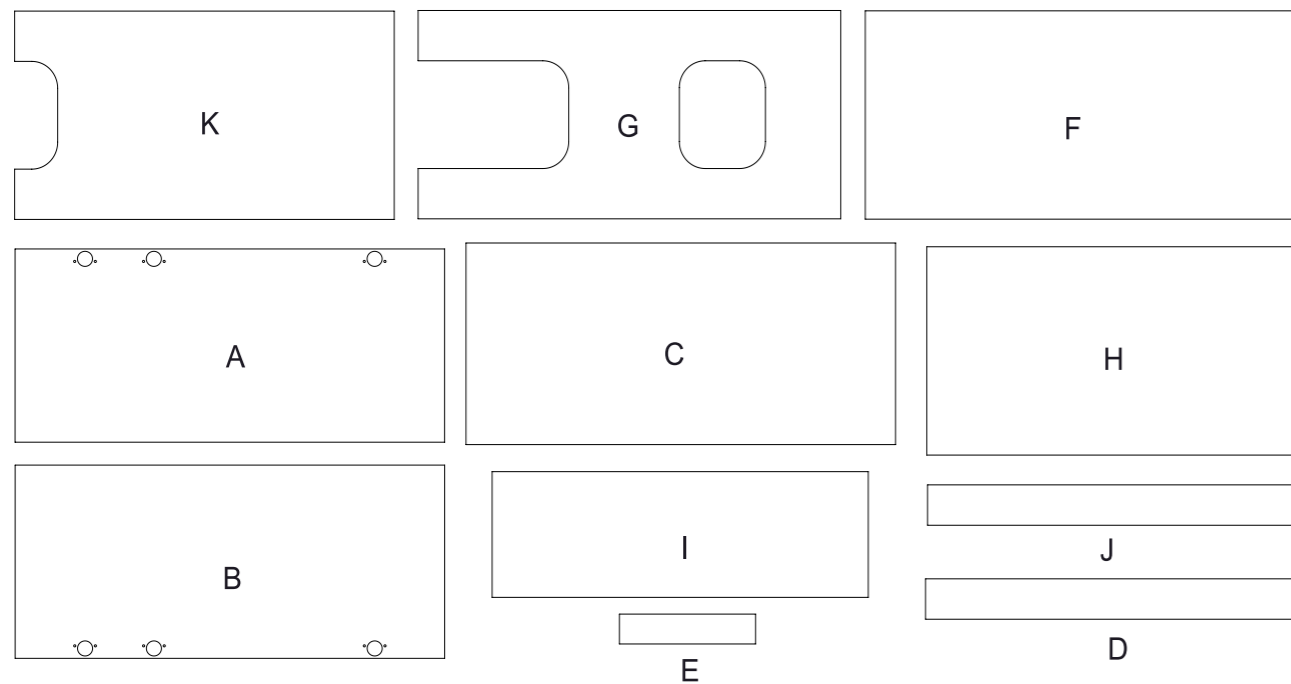

S/N	Name	QTY
H	Cabinet Bottom	1
I	Cabinet Rear A	1
J	Cabinet Front Upper	1
K	Cabinet Top	1
L	Cabinet Rear B	1
M	Cabinet Internal Support	1

01

02

03

04

05

06

	Code	QTY
	C1201(White) C1202(Black)	16
	C1001	6
	C1401(White) C1402(Black)	50
	C1101	2
	C1301	6
	C1301	50
	C1301	50
	C1404(White) C1405(Black)	12
	C1406(White) C1407(Black)	12