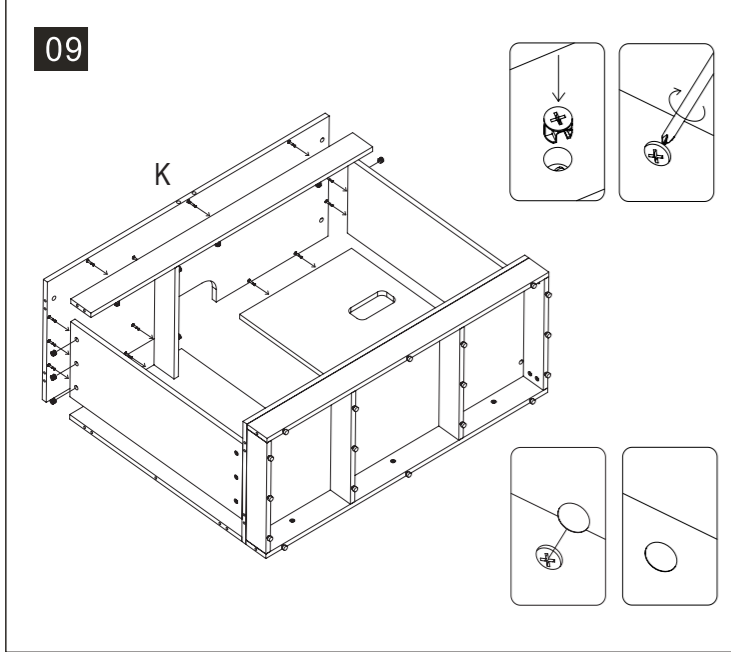

S/N	Name	QTY
H	Cabinet Bottom	1
I	Cabinet Rear A	1
J	Cabinet Front Upper	1
K	Cabinet Top	1
L	Cabinet Rear B	1
M	Cabinet Internal Support	1

01

02

03

04

05

06

	Code	QTY
	C1201(White) C1202(Black)	16
	C1001	6
	C1401(White) C1402(Black)	50
	C1101	2
	C1301	6
	C1301	50
	C1301	50
	C1404(White) C1405(Black)	12
	C1406(White) C1407(Black)	12