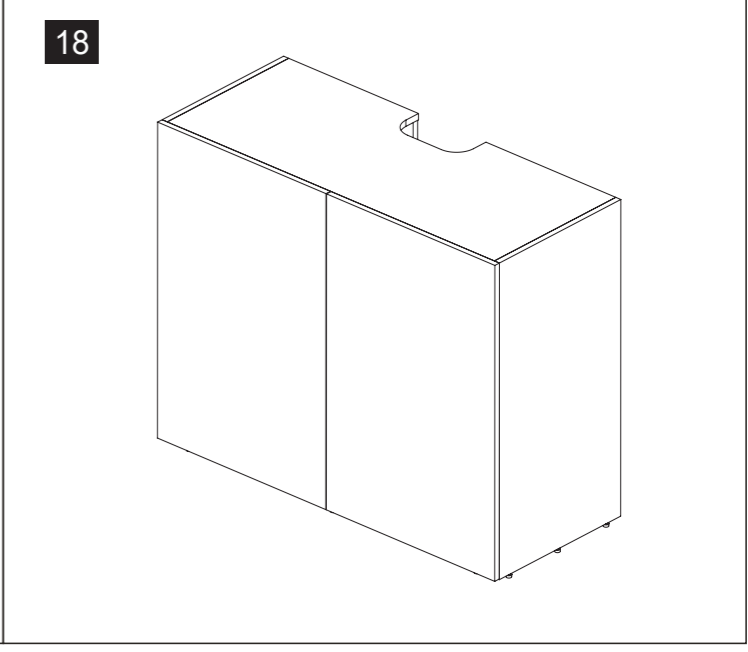

S/N	Name	QTY
H	Cabinet Bottom	1
I	Cabinet Rear A	1
J	Cabinet Front Upper	1
K	Cabinet Top	1
L	Cabinet Rear B	1
M	Cabinet Internal Support	1

01

02

03

04

05

06

	Code	QTY
	C1201(White) C1202(Black)	16
	C1001	6
	C1401(White) C1402(Black)	50
	C1101	2
	C1301	6
	C1301	50
	C1301	50
	C1404(White) C1405(Black)	12
	C1406(White) C1407(Black)	12