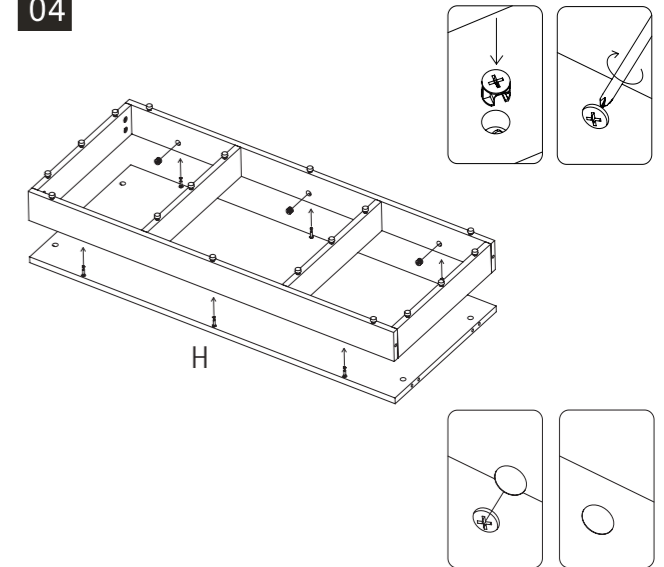

S/N	Name	QTY
H	Cabinet Bottom	1
I	Cabinet Rear A	1
J	Cabinet Front Upper	1
K	Cabinet Top	1
L	Cabinet Rear B	1
M	Cabinet Internal Support	1

01

02

03

04

05

06

	Code	QTY
	C1201(White) C1202(Black)	16
	C1001	6
	C1401(White) C1402(Black)	50
	C1101	2
	C1301	6
	C1301	50
	C1301	50
	C1404(White) C1405(Black)	12
	C1406(White) C1407(Black)	12