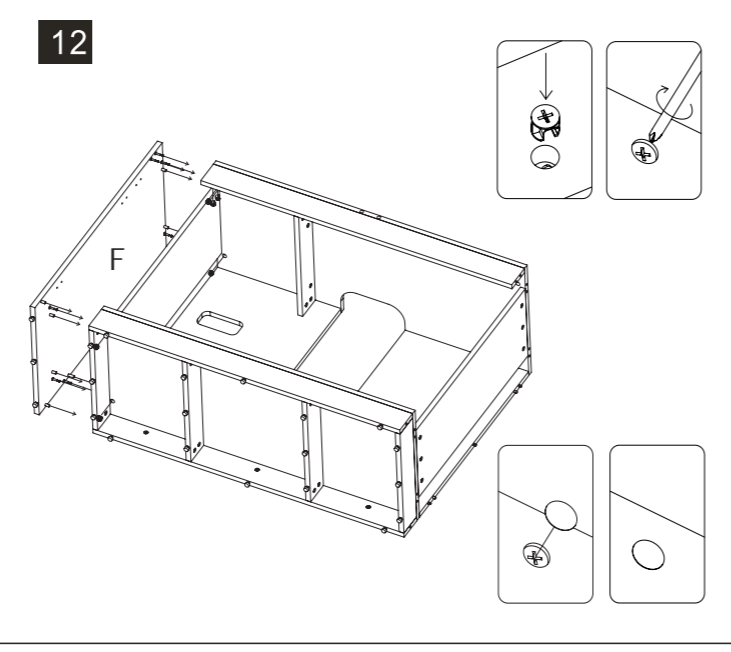

S/N	Name	QTY
H	Cabinet Bottom	1
I	Cabinet Rear A	1
J	Cabinet Front Upper	1
K	Cabinet Top	1
L	Cabinet Rear B	1
M	Cabinet Internal Support	1

01

02

03

04

05

06

	Code	QTY
	C1201(White) C1202(Black)	16
	C1001	6
	C1401(White) C1402(Black)	50
	C1101	2
	C1301	6
	C1301	50
	C1301	50
	C1404(White) C1405(Black)	12
	C1406(White) C1407(Black)	12