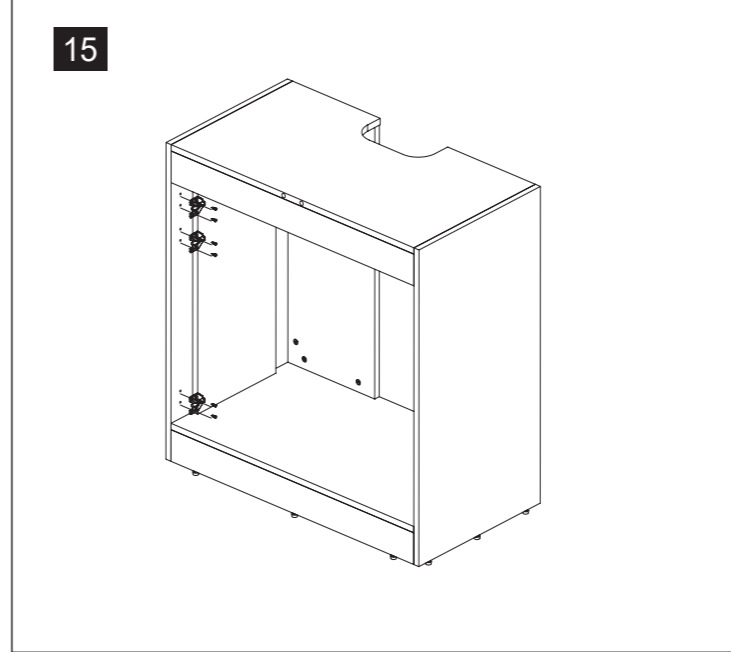

01

02

03

04

05

06

	Code	QTY
	C1201(White) C1202(Black)	22
	C1001	6
	C1401(White) C1402(Black)	70
	C1101	2
	C1301	14
	C1301	70
	C1301	70

S/N	Name	QTY
A	Cabinet Door (L)	1
B	Cabinet Door (R)	1
C	Cabinet Front Lower	2
D	Cabinet Base Support	4
E	Cabinet Side Right	1
F	Cabinet Side Left	1
G	Cabinet Internal Wall	2