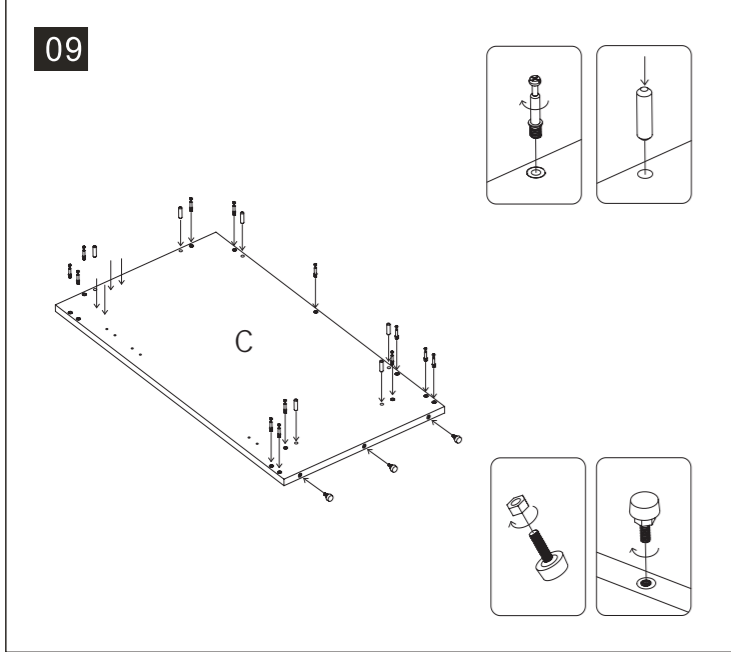

S/N	Name	QTY
E	Cabinet Bottom	1
F	Cabinet Rear	2
G	Cabinet Front Upper	1
H	Cabinet Top	1

01

02

03

04

05

06

	Code	QTY
	C1201(White) C1202(Black)	15
	C1001	6
	C1401(White) C1402(Black)	52
	C1101	2
	C1301	12
	C1301	52
	C1301	52