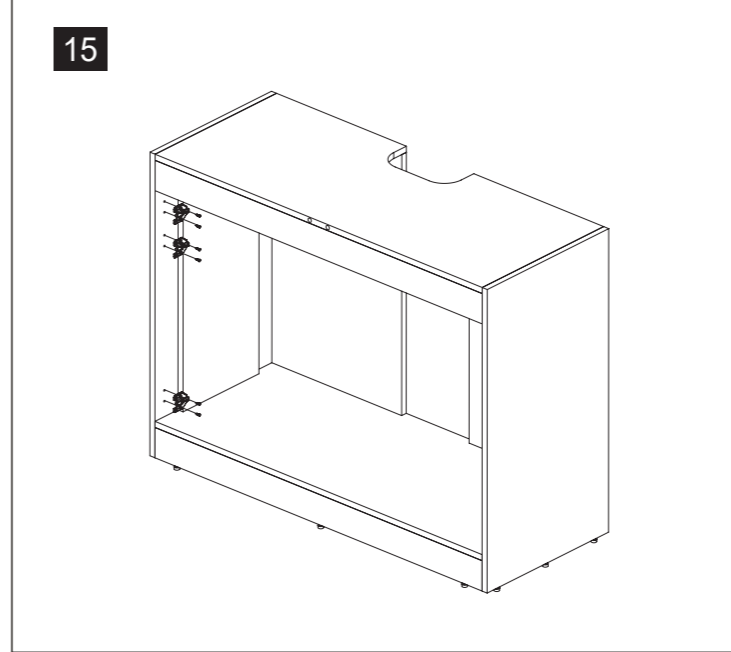

S/N	Name	QTY
H	Cabinet Bottom	1
I	Cabinet Rear A	1
J	Cabinet Front Upper	1
K	Cabinet Top	1
L	Cabinet Rear B	1
M	Cabinet Internal Support	1

01

02

03

04

05

06

	Code	QTY
	C1201(White) C1202(Black)	16
	C1001	6
	C1401(White) C1402(Black)	50
	C1101	2
	C1301	6
	C1301	50
	C1301	50
	C1404(White) C1405(Black)	12
	C1406(White) C1407(Black)	12