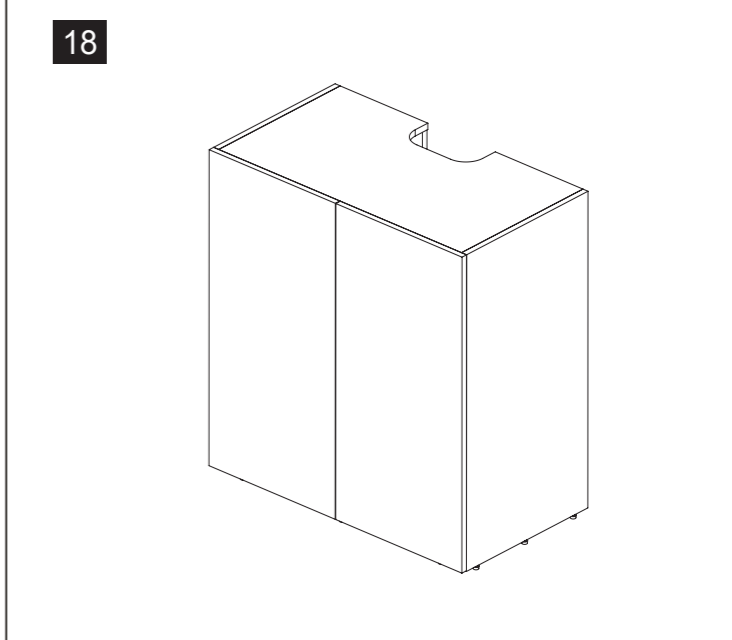

01

02

03

04

05

06

	Code	QTY
	C1201(White) C1202(Black)	22
	C1001	6
	C1401(White) C1402(Black)	70
	C1101	2
	C1301	14
	C1301	70
	C1301	70

S/N	Name	QTY
A	Cabinet Door (L)	1
B	Cabinet Door (R)	1
C	Cabinet Front Lower	2
D	Cabinet Base Support	4
E	Cabinet Side Right	1
F	Cabinet Side Left	1
G	Cabinet Internal Wall	2