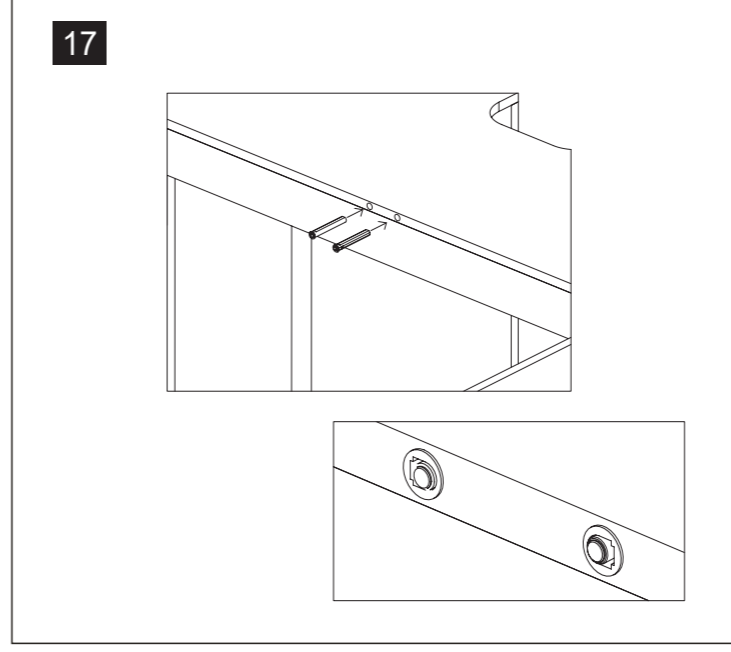

S/N	Name	QTY
H	Cabinet Bottom	1
I	Cabinet Rear A	1
J	Cabinet Front Upper	1
K	Cabinet Top	1
L	Cabinet Rear B	1
M	Cabinet Internal Support	1

01

02

03

04

05

06

	Code	QTY
	C1201(White) C1202(Black)	16
	C1001	6
	C1401(White) C1402(Black)	50
	C1101	2
	C1301	6
	C1301	50
	C1301	50
	C1404(White) C1405(Black)	12
	C1406(White) C1407(Black)	12