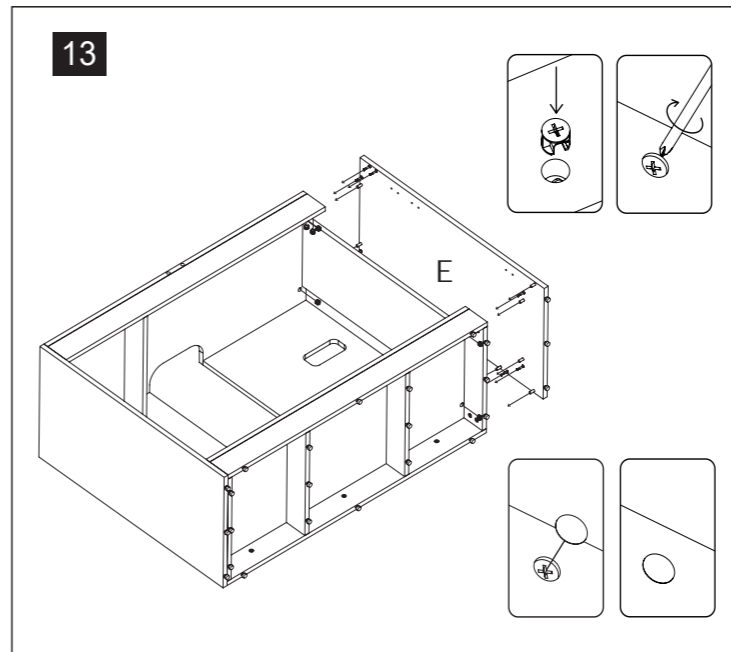

S/N	Name	QTY
H	Cabinet Bottom	1
I	Cabinet Rear A	1
J	Cabinet Front Upper	1
K	Cabinet Top	1
L	Cabinet Rear B	1
M	Cabinet Internal Support	1

01

02

03

04

05

06

	Code	QTY
	C1201(White) C1202(Black)	16
	C1001	6
	C1401(White) C1402(Black)	50
	C1101	2
	C1301	6
	C1301	50
	C1301	50
	C1404(White) C1405(Black)	12
	C1406(White) C1407(Black)	12