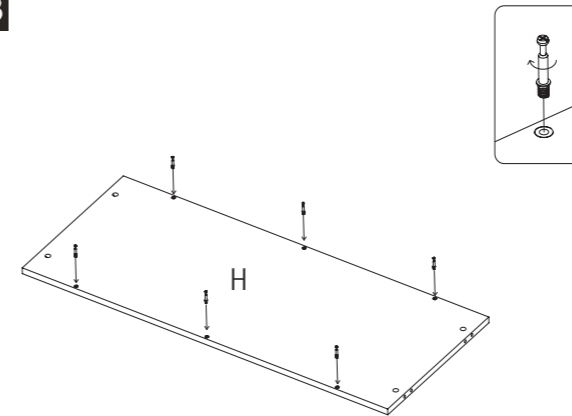

S/N	Name	QTY
H	Cabinet Bottom	1
I	Cabinet Rear A	1
J	Cabinet Front Upper	1
K	Cabinet Top	1
L	Cabinet Rear B	1
M	Cabinet Internal Support	1

01

02

03

04

05

06

	Code	QTY
	C1201(White) C1202(Black)	16
	C1001	6
	C1401(White) C1402(Black)	50
	C1101	2
	C1301	6
	C1301	50
	C1301	50
	C1404(White) C1405(Black)	12
	C1406(White) C1407(Black)	12