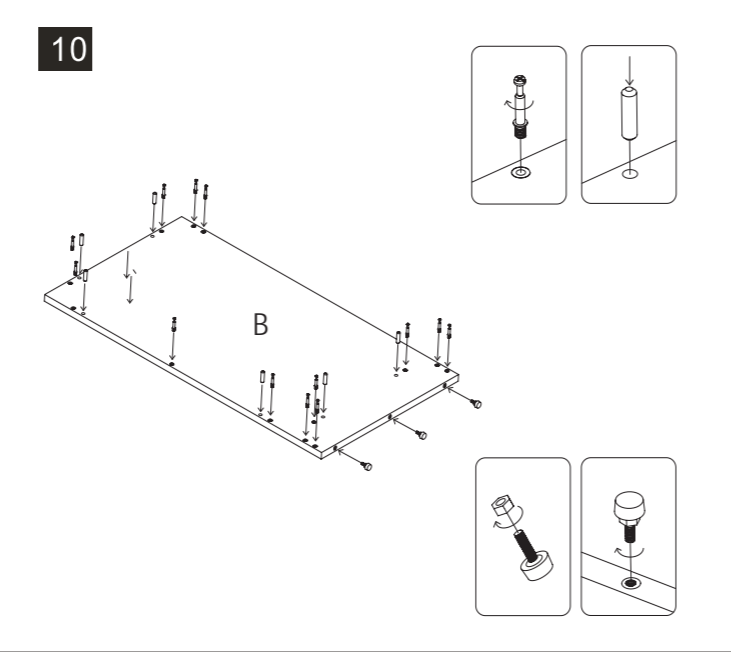

S/N	Name	QTY
E	Cabinet Bottom	1
F	Cabinet Rear	2
G	Cabinet Front Upper	1
H	Cabinet Top	1

01

02

03

04

05

06

	Code	QTY
	C1201(White) C1202(Black)	15
	C1001	6
	C1401(White) C1402(Black)	52
	C1101	2
	C1301	12
	C1301	52
	C1301	52