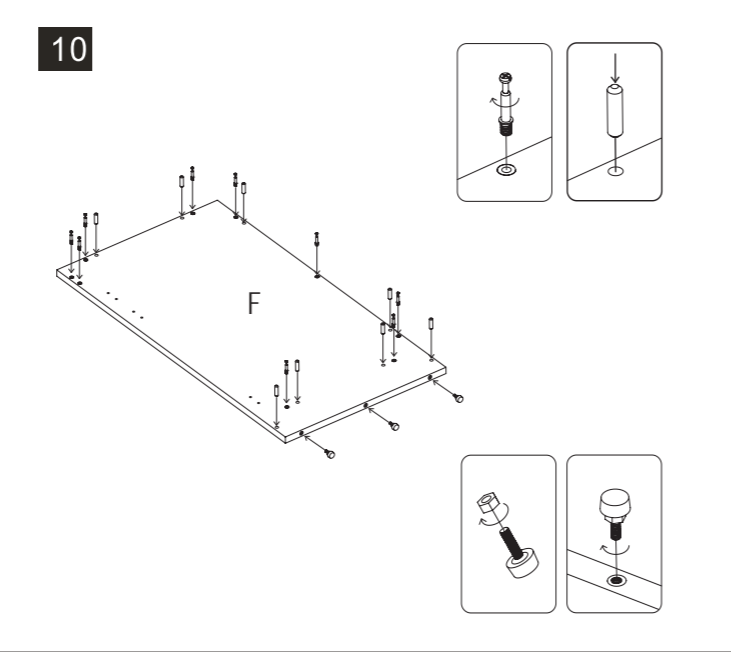

S/N	Name	QTY
H	Cabinet Bottom	1
I	Cabinet Rear A	1
J	Cabinet Front Upper	1
K	Cabinet Top	1
L	Cabinet Rear B	1
M	Cabinet Internal Support	1

01

02

03

04

05

06

	Code	QTY
	C1201(White) C1202(Black)	16
	C1001	6
	C1401(White) C1402(Black)	50
	C1101	2
	C1301	6
	C1301	50
	C1301	50
	C1404(White) C1405(Black)	12
	C1406(White) C1407(Black)	12