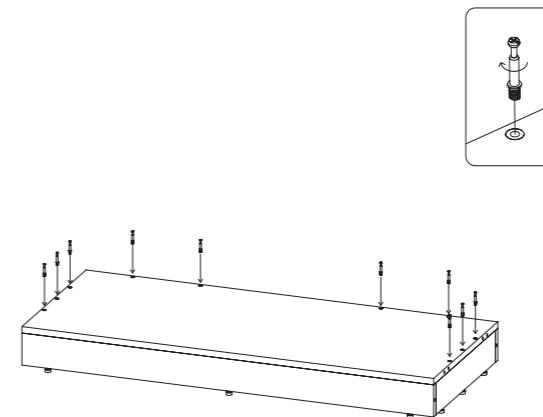

S/N	Name	QTY
H	Cabinet Bottom	1
I	Cabinet Rear A	1
J	Cabinet Front Upper	1
K	Cabinet Top	1
L	Cabinet Rear B	1
M	Cabinet Internal Support	1

01

02

03

04

05

06

	Code	QTY
	C1201(White) C1202(Black)	16
	C1001	6
	C1401(White) C1402(Black)	50
	C1101	2
	C1301	6
	C1301	50
	C1301	50
	C1404(White) C1405(Black)	12
	C1406(White) C1407(Black)	12