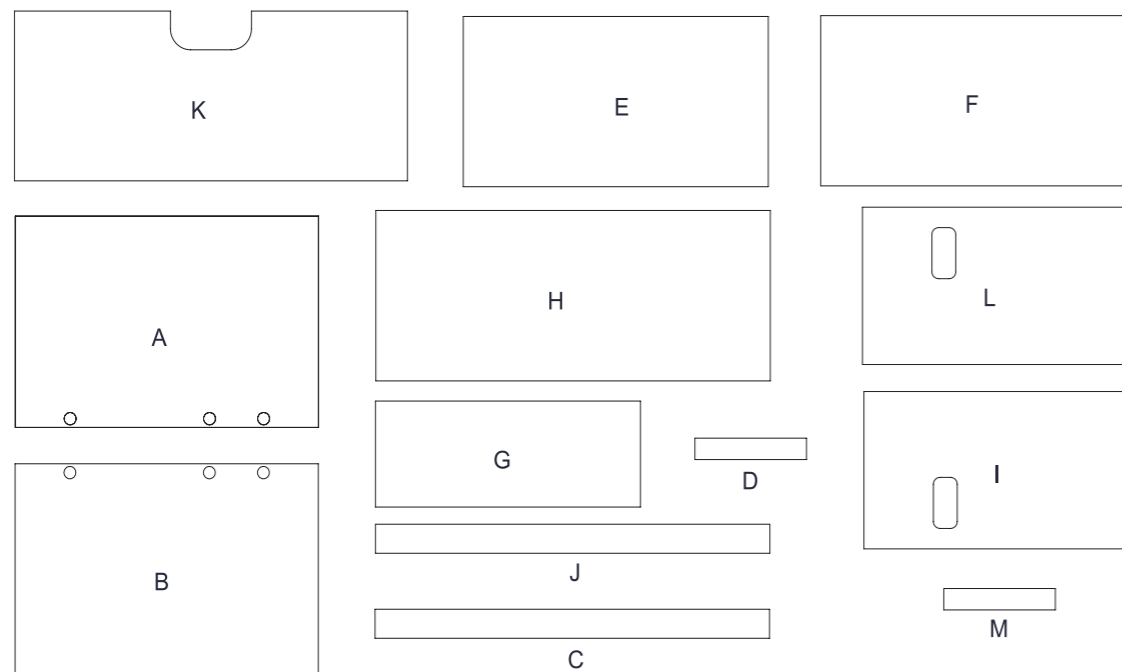

01

02

03

04

05

06

	Code	QTY
	C1201(White) C1202(Black)	22
	C1001	6
	C1401(White) C1402(Black)	70
	C1101	2
	C1301	14
	C1301	70
	C1301	70

S/N	Name	QTY
A	Cabinet Door (L)	1
B	Cabinet Door (R)	1
C	Cabinet Front Lower	2
D	Cabinet Base Support	4
E	Cabinet Side Right	1
F	Cabinet Side Left	1
G	Cabinet Internal Wall	2