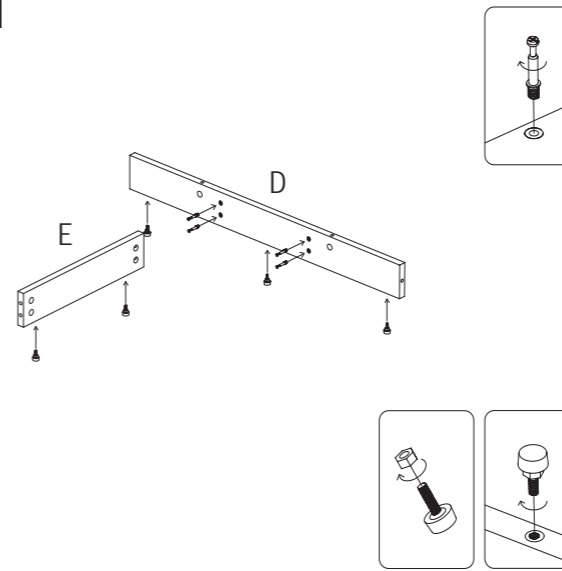

S/N	Name	QTY
A	Cabinet Door(L)	1
B	Cabinet Door(R)	1
C	Cabinet False Door	2
D	Cabinet Front Lower	2
E	Cabinet Base Support	2
F	Cabinet Side Right	1

S/N	Name	QTY
G	Cabinet Side Left	1
H	Cabinet Bottom	1
I	Cabinet Internal Wall	1
J	Cabinet Front Upper	2
K	Cabinet Top	1

01