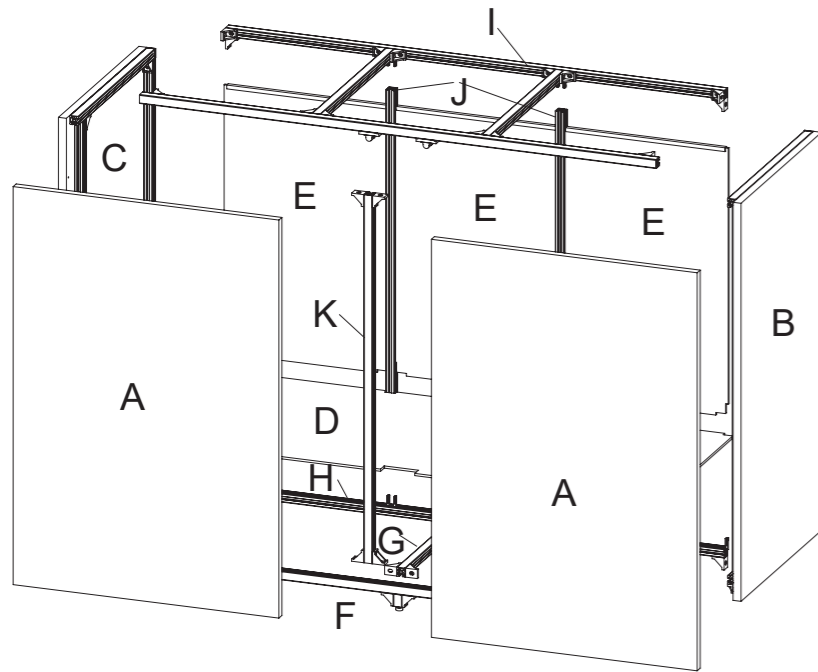

08

09

10

11

12

	Code	Name	QTY	Spare
	C1202	Leveling Foot	6	
	C1001	Door Hinge	6	
	C1501	Screw with Nut	18	4
	C1601	Rebound Kit	2	
	C1701	Silicone Pad	4	2
	C1801	L Spanner		1
	C1901	Hex Key		1
	C2001	Logo		1