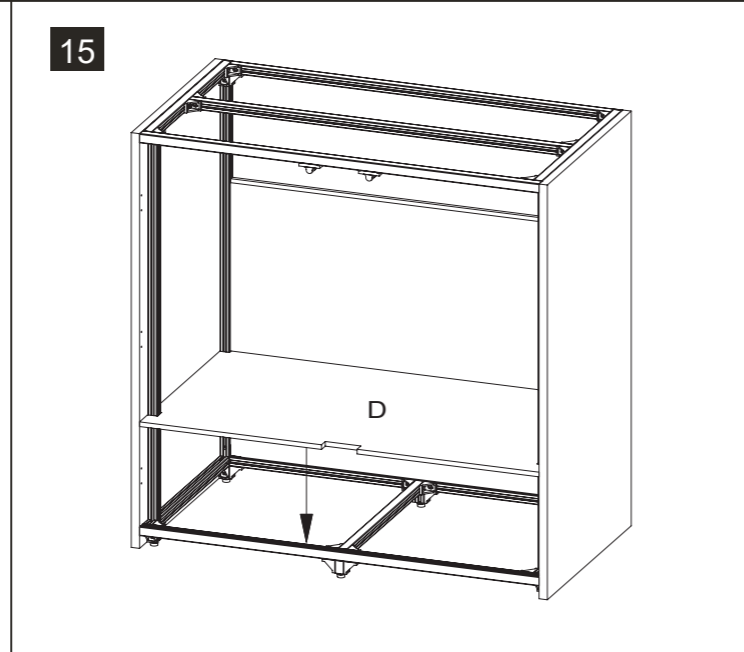

08

09

10

11

12

	Code	Name	QTY	Spare
	C1202	Leveling Foot	6	
	C1001	Door Hinge	6	
	C1501	Screw with Nut	18	4
	C1601	Rebound Kit	2	
	C1701	Silicone Pad	4	2
	C1801	L Spanner		1
	C1901	Hex Key		1
	C2001	Logo		1