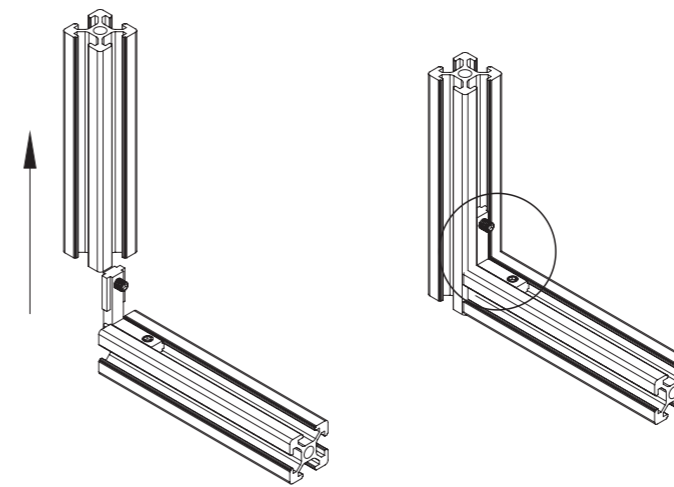

S/N	Name	QTY
A	Cabinet Door	2
B	Cabinet Side Right	1
C	Cabinet Side Left	1
D	Cabinet Bottom	1
E	Cabinet Rear	1
F	Cabinet Front Lower Beam	1

S/N	Name	QTY
G	Cabinet Lower Middle Beam	1
H	Cabinet Rear Lower Beam	1
I	Cabinet Front Upper Beam	1
J	Cabinet Upper Middle Beam	1
K	Cabinet Rear Upper Beam	1
L	Cabinet Front Middle Beam	1

01