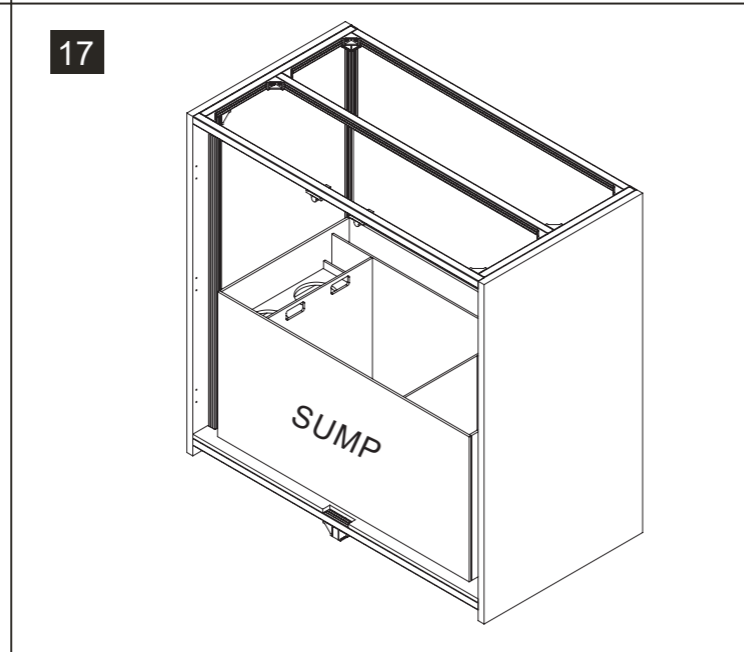

08

09

10

11

12

	Code	Name	QTY	Spare
	C1202	Leveling Foot	6	
	C1001	Door Hinge	6	
	C1501	Screw with Nut	18	4
	C1601	Rebound Kit	2	
	C1701	Silicone Pad	4	2
	C1801	L Spanner		1
	C1901	Hex Key		1
	C2001	Logo		1