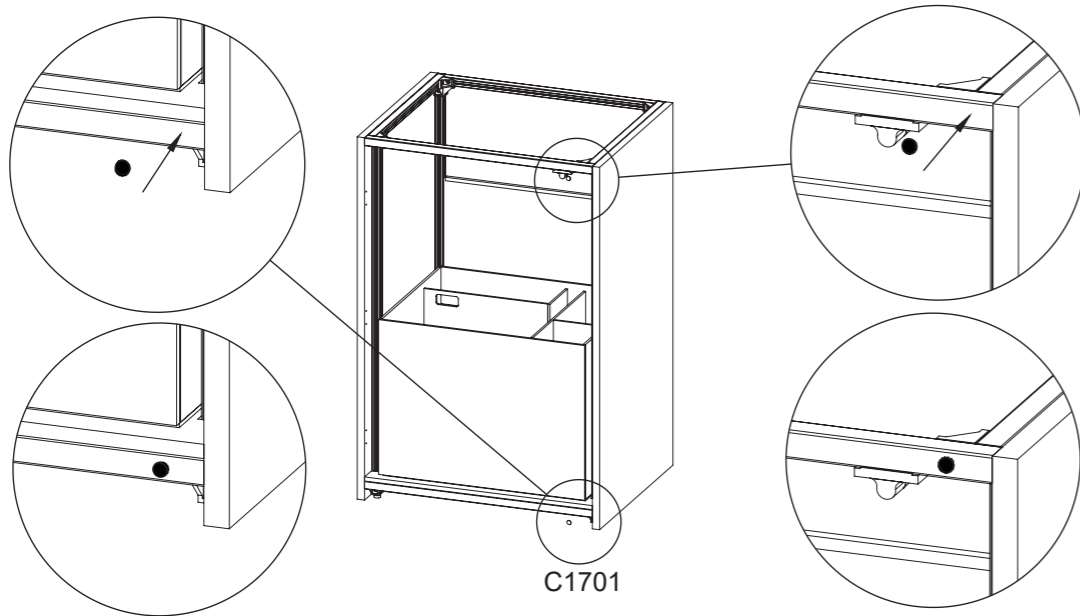

13

14

15

C1701

16

C1001

17

18