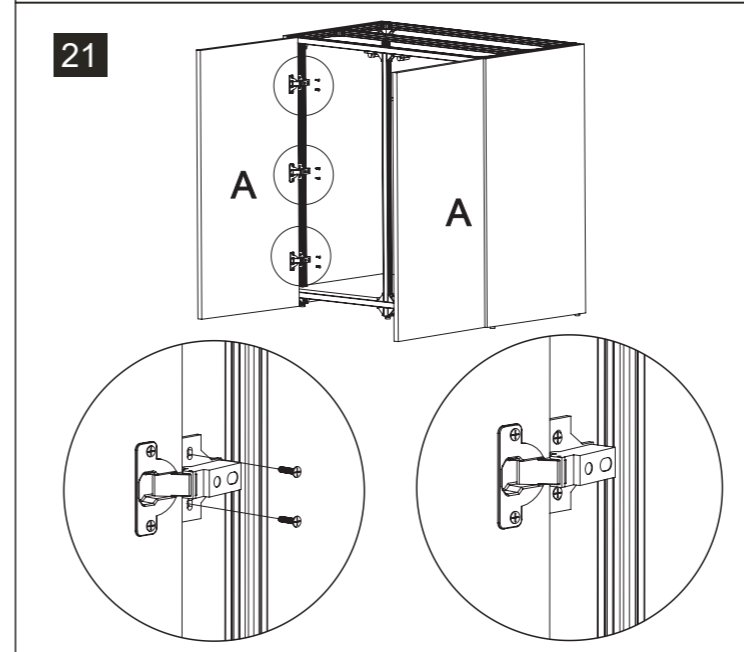

08

09

10

11

12

	Code	Name	QTY	Spare
	C1202	Leveling Foot	6	
	C1001	Door Hinge	6	
	C1501	Screw with Nut	18	4
	C1601	Rebound Kit	2	
	C1701	Silicone Pad	4	2
	C1801	L Spanner		1
	C1901	Hex Key		1
	C2001	Logo		1