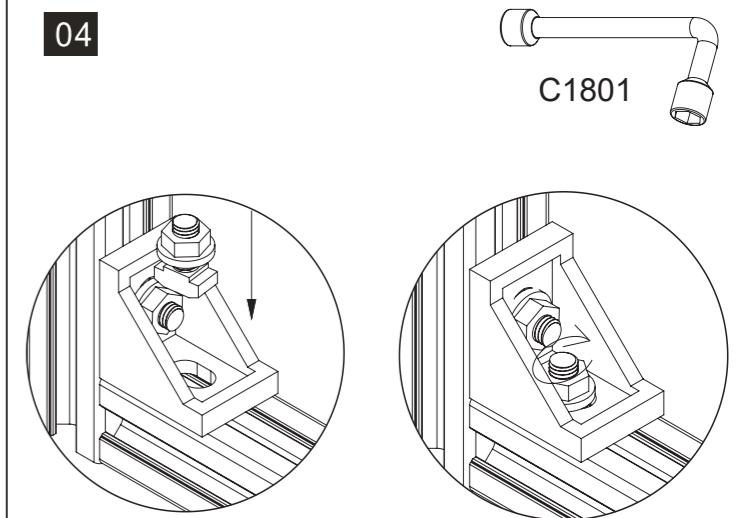

Code	Name	QTY	Spare
	C1202	Leveling Foot	6	
	C1001	Door Hinge	6	
	C1501	Screw with Nut	22	4
	C1701	Silicone Pad	4	2
	C1801	L Spanner		1
	C1901	Hex Key		1
	C2001	Logo		1

S/N	Name	QTY
A	Cabinet Door	2
B	Cabinet Side Right	1
C	Cabinet Side Left	1
D	Cabinet Bottom	1
E	Cabinet Rear	1
F	Cabinet Front Lower Beam	1

S/N	Name	QTY
G	Cabinet Lower Middle Beam	1
H	Cabinet Rear Lower Beam	1
I	Cabinet Front Upper Beam	1
J	Cabinet Upper Middle Beam	1
K	Cabinet Rear Upper Beam	1
L	Cabinet Front Middle Beam	1

01

02

03

04

05