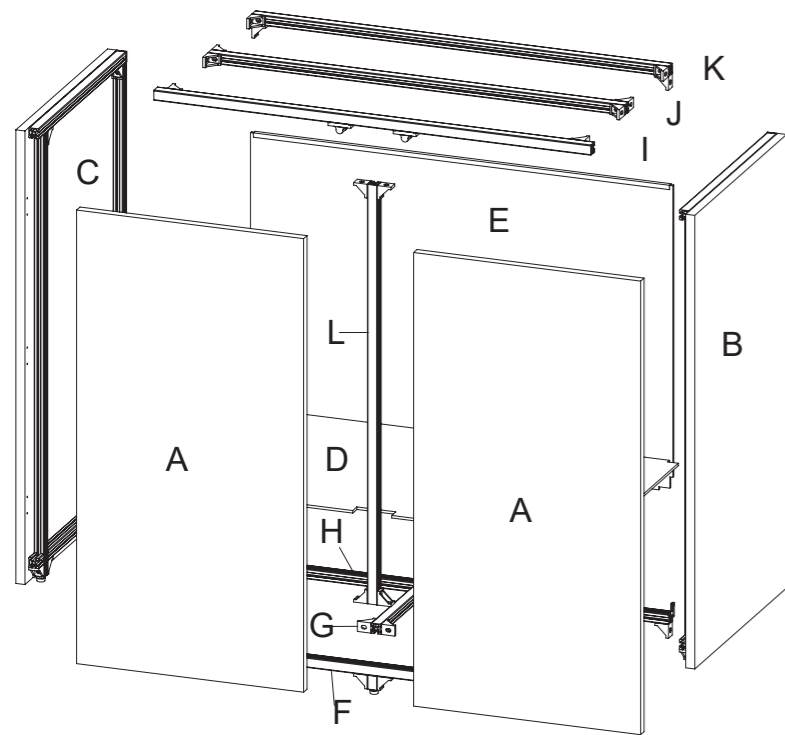

16

C1001

17

18

	Code	Name	QTY	Spare
	C1202	Leveling Foot	6	
	C1001	Door Hinge	6	
	C1501	Screw with Nut	22	4
	C1701	Silicone Pad	4	2
	C1801	L Spanner		1
	C1901	Hex Key		1
	C2001	Logo		1

S/N	Name	QTY
A	Cabinet Door	2
B	Cabinet Side Right	1
C	Cabinet Side Left	1
D	Cabinet Bottom	1
E	Cabinet Rear	1
F	Cabinet Front Lower Beam	1