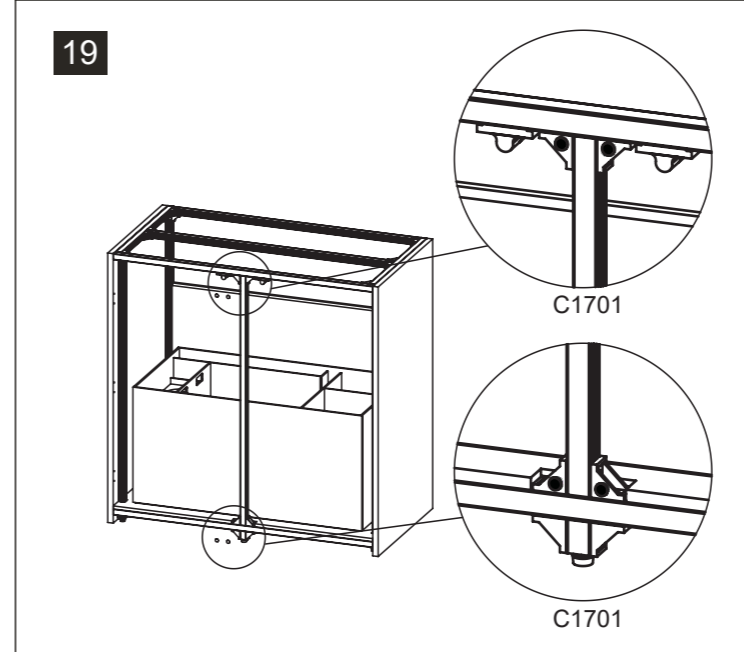

08

09

10

11

12

	Code	Name	QTY	Spare
	C1202	Leveling Foot	6	
	C1001	Door Hinge	6	
	C1501	Screw with Nut	18	4
	C1601	Rebound Kit	2	
	C1701	Silicone Pad	4	2
	C1801	L Spanner		1
	C1901	Hex Key		1
	C2001	Logo		1