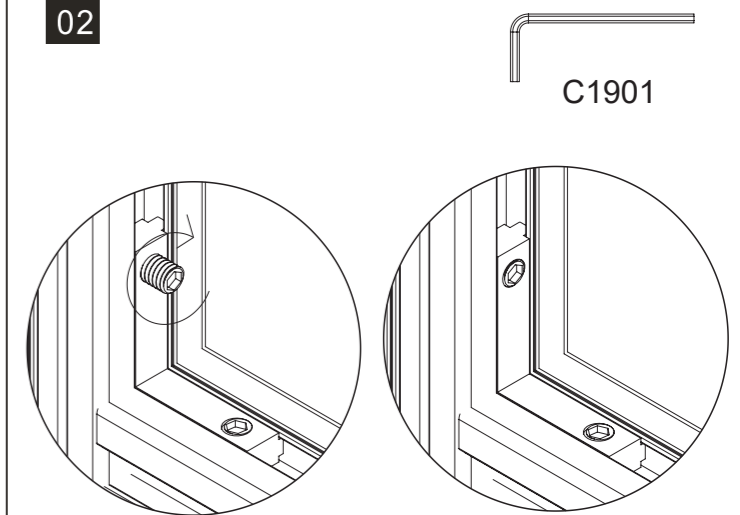

Code	Name	QTY	Spare
	C1202	Leveling Foot	6	
	C1001	Door Hinge	6	
	C1501	Screw with Nut	22	4
	C1701	Silicone Pad	4	2
	C1801	L Spanner		1
	C1901	Hex Key		1
	C2001	Logo		1

S/N	Name	QTY
A	Cabinet Door	2
B	Cabinet Side Right	1
C	Cabinet Side Left	1
D	Cabinet Bottom	1
E	Cabinet Rear	1
F	Cabinet Front Lower Beam	1

S/N	Name	QTY
G	Cabinet Lower Middle Beam	1
H	Cabinet Rear Lower Beam	1
I	Cabinet Front Upper Beam	1
J	Cabinet Upper Middle Beam	1
K	Cabinet Rear Upper Beam	1
L	Cabinet Front Middle Beam	1

01

02

03

04

05