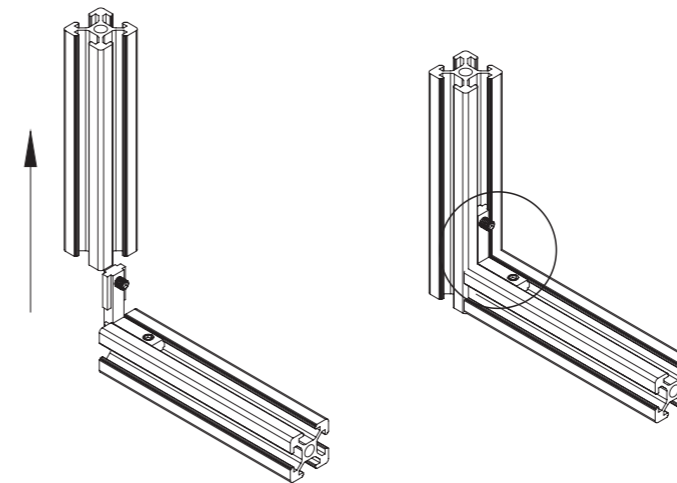

S/N	Name	QTY
A	Cabinet Door	2
B	Cabinet Side Right	1
C	Cabinet Side Left	1
D	Cabinet Bottom	1
E	Cabinet Rear	3

S/N	Name	QTY
F	Cabinet Front Lower Beam	1
G	Cabinet Lower Middle Beam	1
H	Cabinet Rear Lower Beam	1
I	Cabinet Upper Beam	1
J	Cabinet Rear Middle Beam	2
K	Cabinet Front Middle Beam	1

01