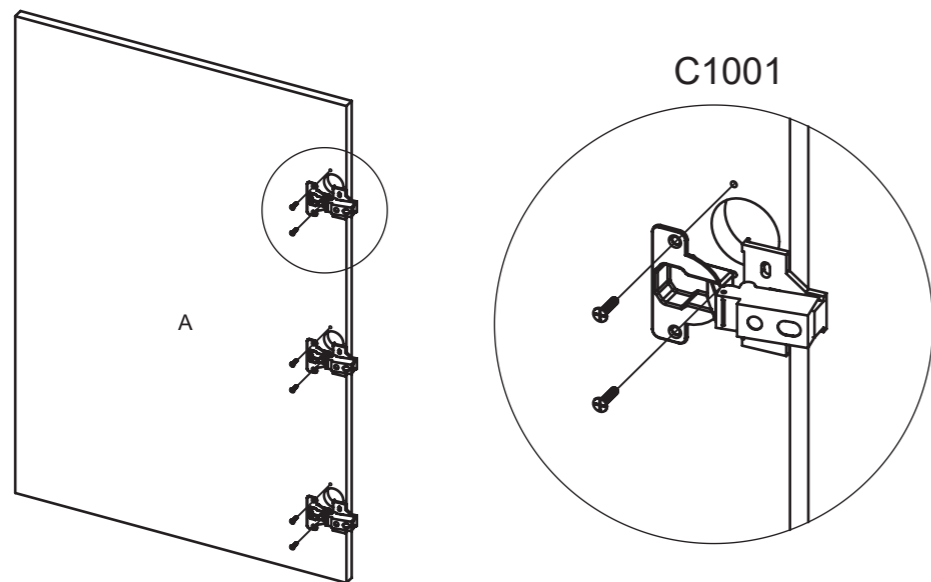

16

C1001

17

18

	Code	Name	QTY	Spare
	C1202	Leveling Foot	6	
	C1001	Door Hinge	6	
	C1501	Screw with Nut	22	4
	C1701	Silicone Pad	4	2
	C1801	L Spanner		1
	C1901	Hex Key		1
	C2001	Logo		1

S/N	Name	QTY
A	Cabinet Door	2
B	Cabinet Side Right	1
C	Cabinet Side Left	1
D	Cabinet Bottom	1
E	Cabinet Rear	1
F	Cabinet Front Lower Beam	1