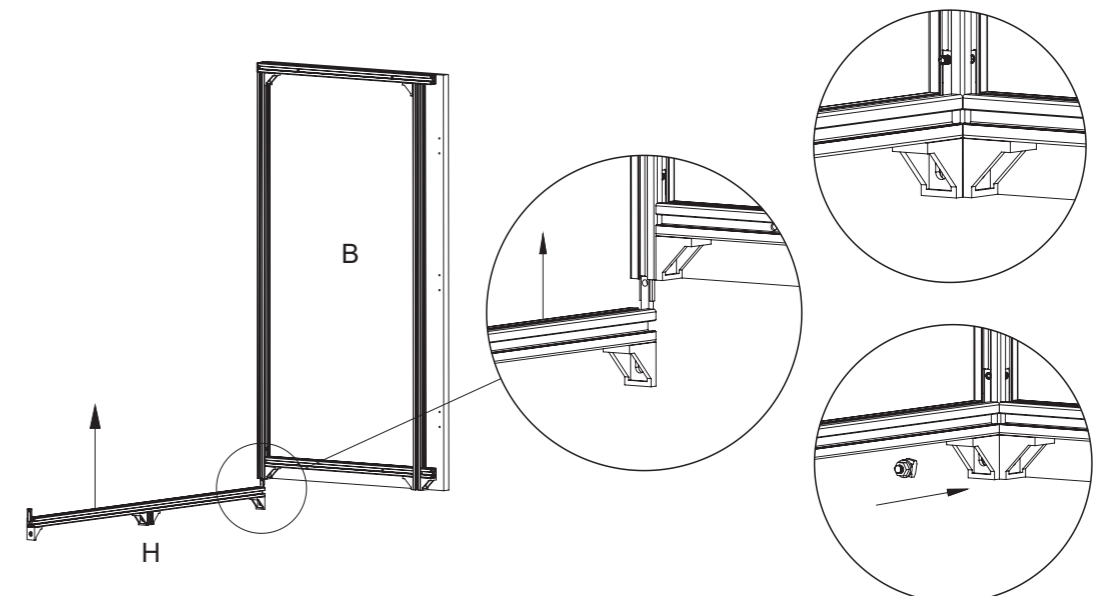

Code	Name	QTY	Spare
	C1202	Leveling Foot	6	
	C1001	Door Hinge	6	
	C1501	Screw with Nut	22	4
	C1701	Silicone Pad	4	2
	C1801	L Spanner		1
	C1901	Hex Key		1
	C2001	Logo		1

S/N	Name	QTY
A	Cabinet Door	2
B	Cabinet Side Right	1
C	Cabinet Side Left	1
D	Cabinet Bottom	1
E	Cabinet Rear	1
F	Cabinet Front Lower Beam	1

S/N	Name	QTY
G	Cabinet Lower Middle Beam	1
H	Cabinet Rear Lower Beam	1
I	Cabinet Front Upper Beam	1
J	Cabinet Upper Middle Beam	1
K	Cabinet Rear Upper Beam	1
L	Cabinet Front Middle Beam	1

01

02

03

04

05