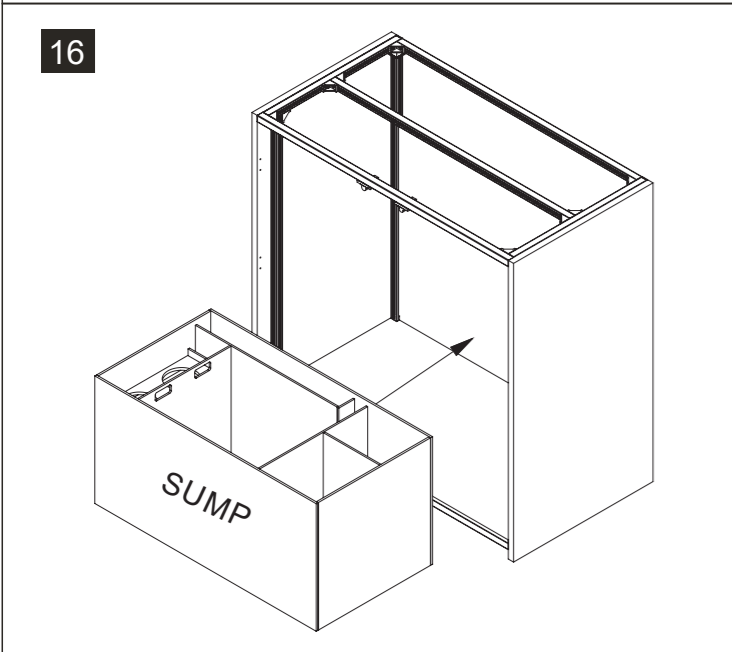

08

09

10

11

12

	Code	Name	QTY	Spare
	C1202	Leveling Foot	6	
	C1001	Door Hinge	6	
	C1501	Screw with Nut	18	4
	C1601	Rebound Kit	2	
	C1701	Silicone Pad	4	2
	C1801	L Spanner		1
	C1901	Hex Key		1
	C2001	Logo		1