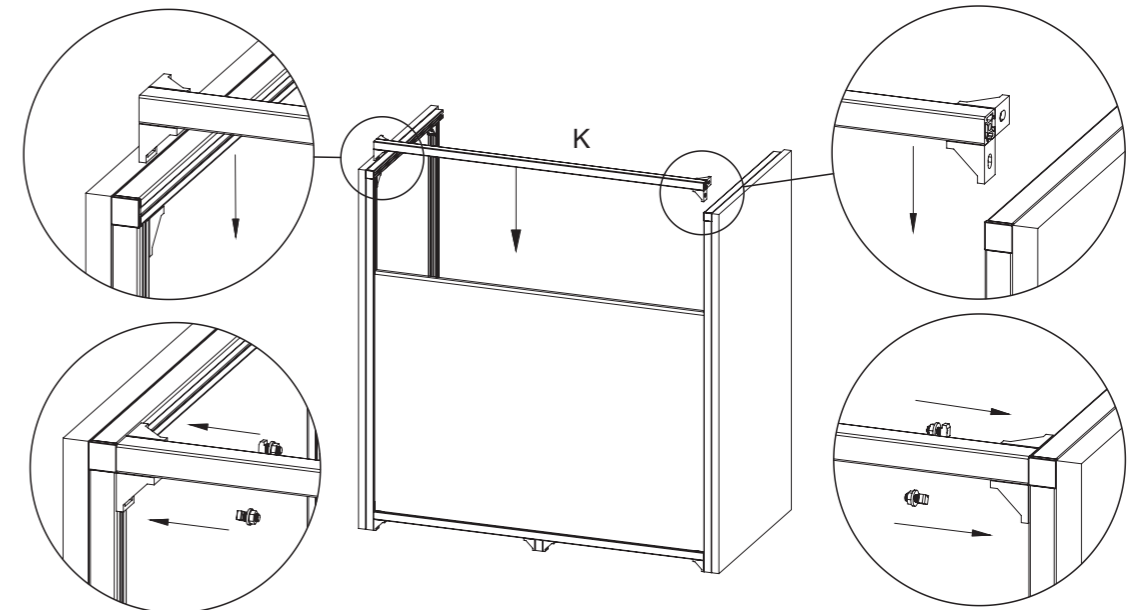

08

09

10

11

12

	Code	Name	QTY	Spare
	C1202	Leveling Foot	6	
	C1001	Door Hinge	6	
	C1501	Screw with Nut	18	4
	C1601	Rebound Kit	2	
	C1701	Silicone Pad	4	2
	C1801	L Spanner		1
	C1901	Hex Key		1
	C2001	Logo		1