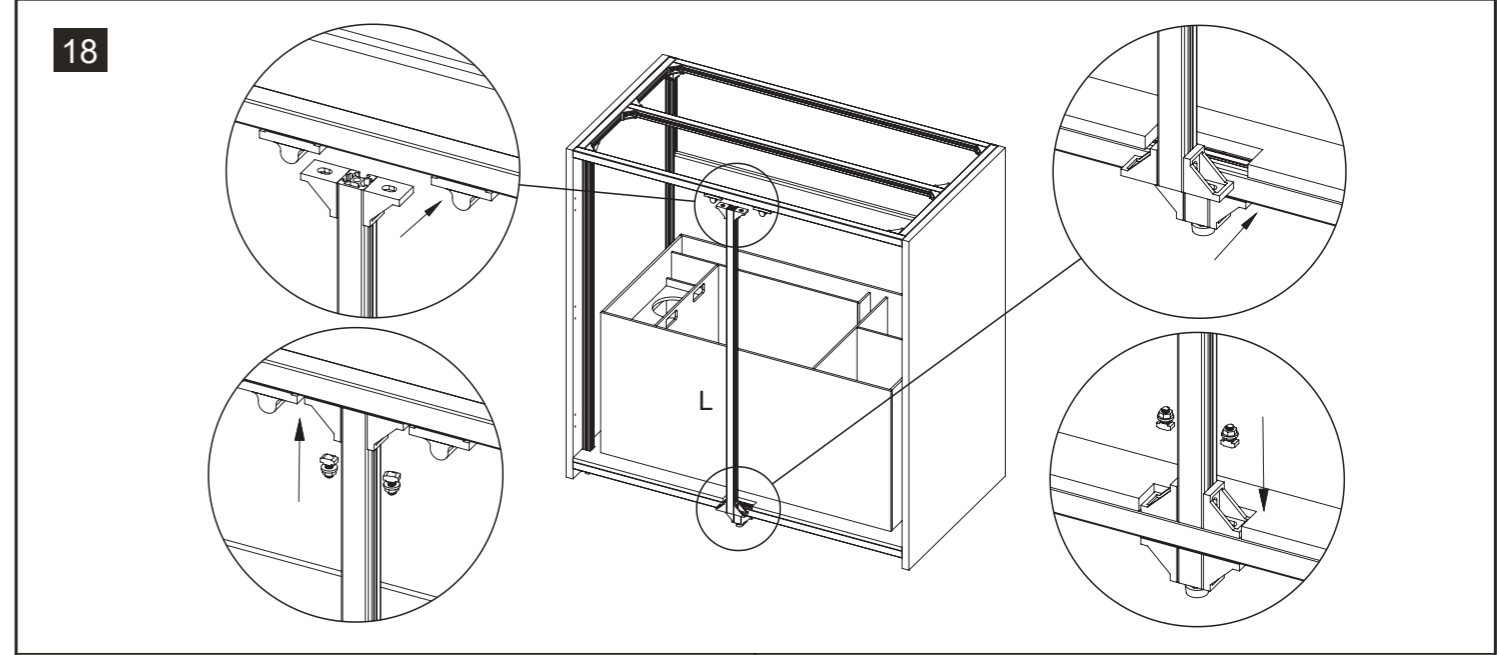

08

09

10

11

12

	Code	Name	QTY	Spare
	C1202	Leveling Foot	6	
	C1001	Door Hinge	6	
	C1501	Screw with Nut	18	4
	C1601	Rebound Kit	2	
	C1701	Silicone Pad	4	2
	C1801	L Spanner		1
	C1901	Hex Key		1
	C2001	Logo		1