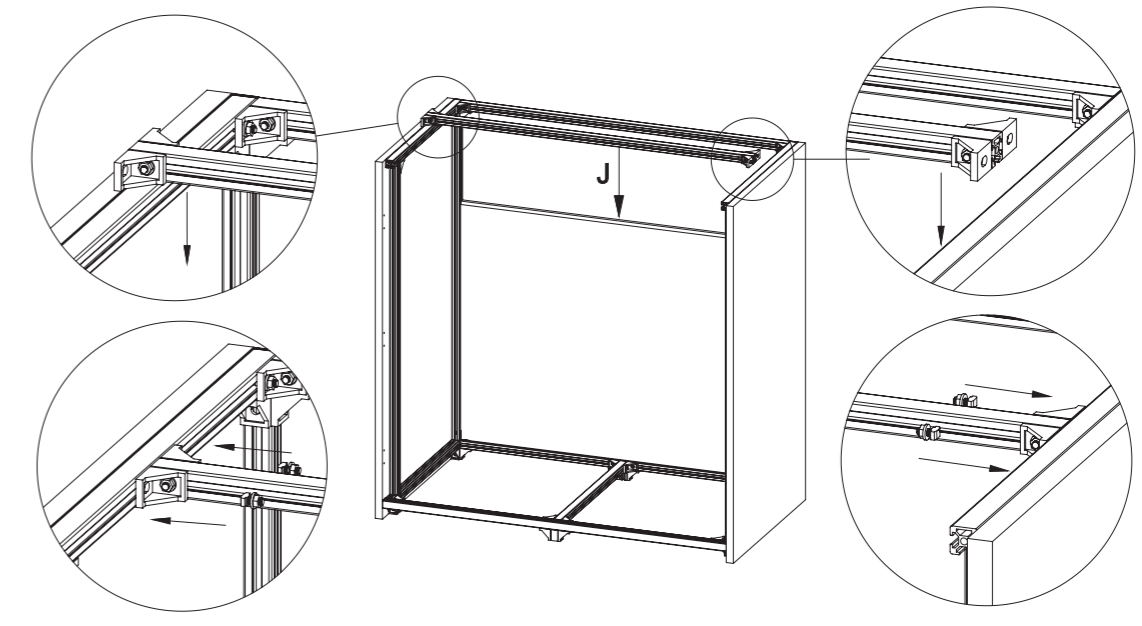

08

09

10

11

12

	Code	Name	QTY	Spare
	C1202	Leveling Foot	6	
	C1001	Door Hinge	6	
	C1501	Screw with Nut	18	4
	C1601	Rebound Kit	2	
	C1701	Silicone Pad	4	2
	C1801	L Spanner		1
	C1901	Hex Key		1
	C2001	Logo		1