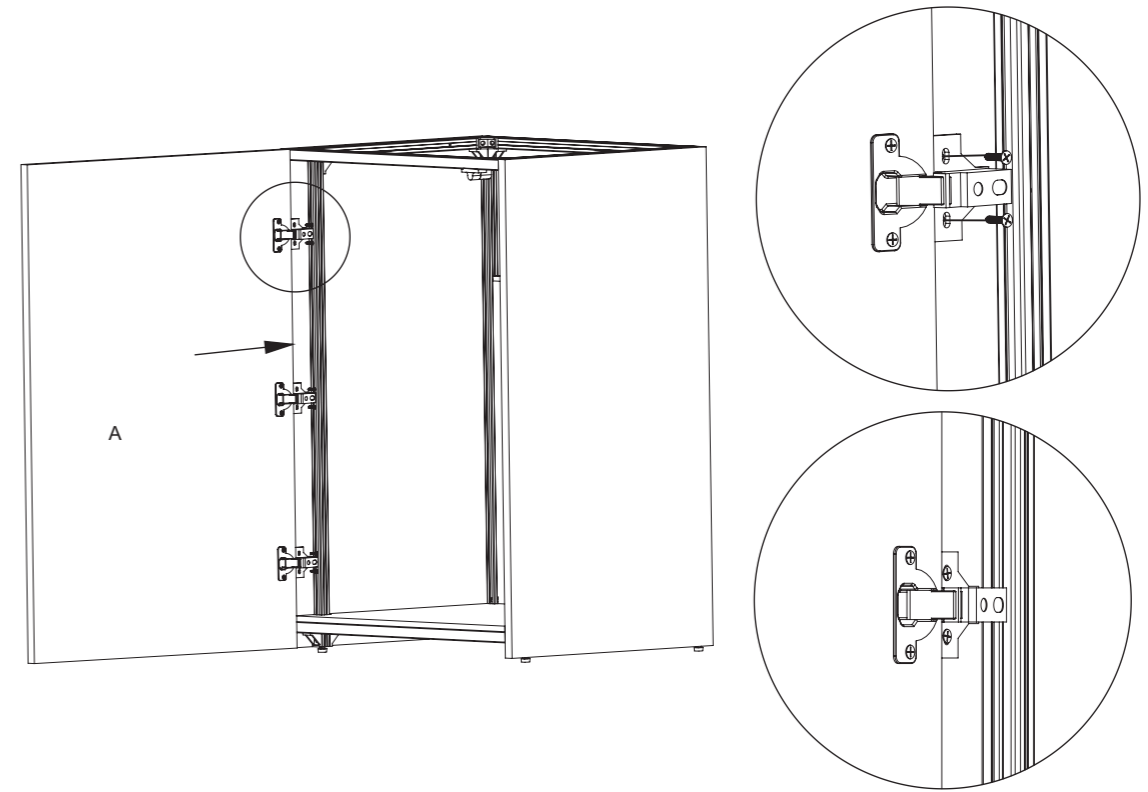

16

C1001

17

18

	Code	Name	QTY	Spare
	C1202	Leveling Foot	6	
	C1001	Door Hinge	6	
	C1501	Screw with Nut	22	4
	C1701	Silicone Pad	4	2
	C1801	L Spanner		1
	C1901	Hex Key		1
	C2001	Logo		1

S/N	Name	QTY
A	Cabinet Door	2
B	Cabinet Side Right	1
C	Cabinet Side Left	1
D	Cabinet Bottom	1
E	Cabinet Rear	1
F	Cabinet Front Lower Beam	1