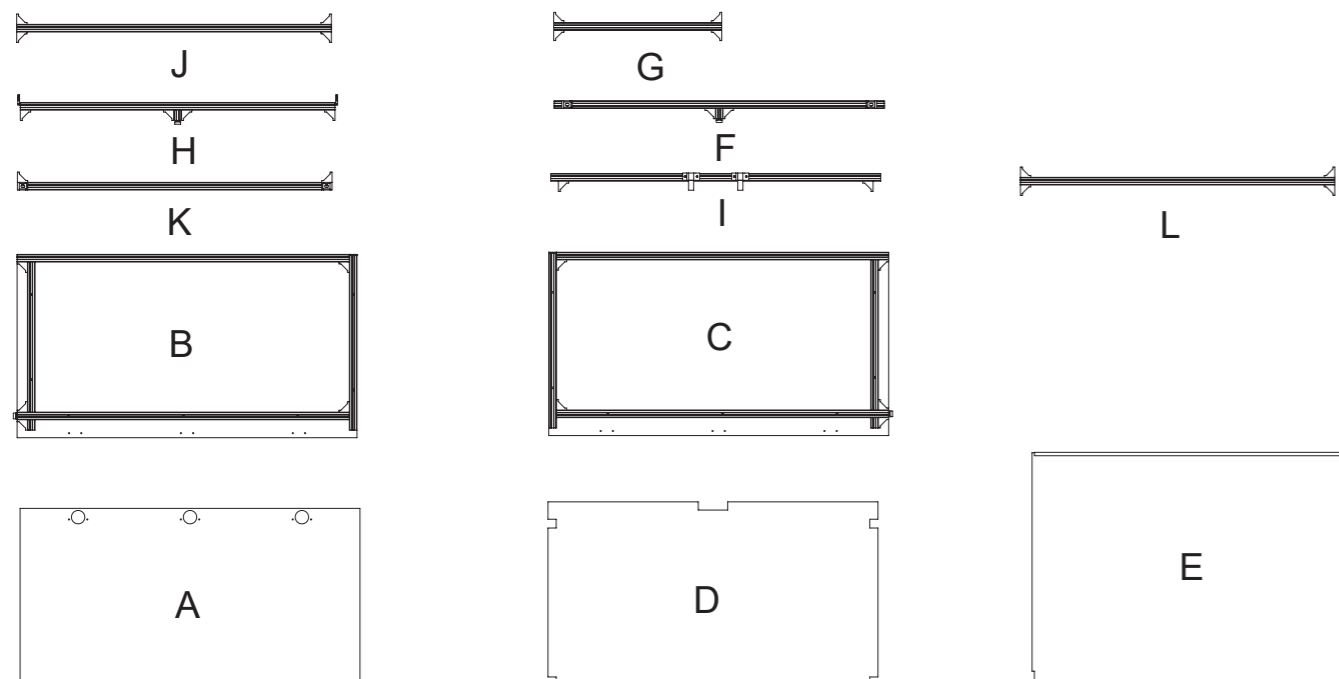

16

C1001

17

18

	Code	Name	QTY	Spare
	C1202	Leveling Foot	6	
	C1001	Door Hinge	6	
	C1501	Screw with Nut	22	4
	C1701	Silicone Pad	4	2
	C1801	L Spanner		1
	C1901	Hex Key		1
	C2001	Logo		1

S/N	Name	QTY
A	Cabinet Door	2
B	Cabinet Side Right	1
C	Cabinet Side Left	1
D	Cabinet Bottom	1
E	Cabinet Rear	1
F	Cabinet Front Lower Beam	1