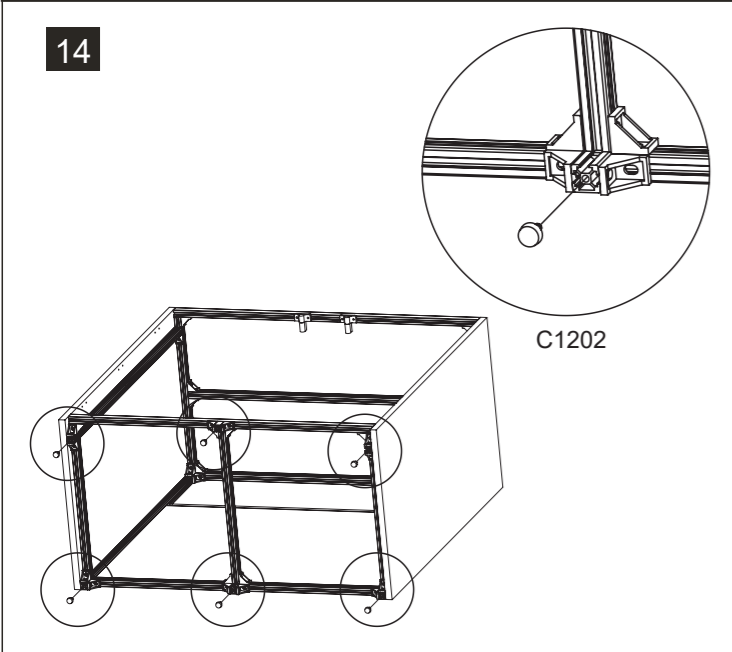

08

09

10

11

12

	Code	Name	QTY	Spare
	C1202	Leveling Foot	6	
	C1001	Door Hinge	6	
	C1501	Screw with Nut	18	4
	C1601	Rebound Kit	2	
	C1701	Silicone Pad	4	2
	C1801	L Spanner		1
	C1901	Hex Key		1
	C2001	Logo		1