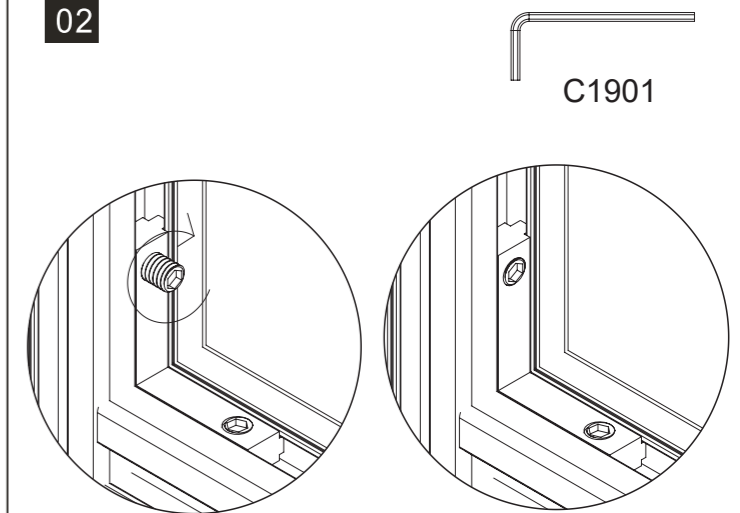

Code	Name	QTY	Spare
	C1202	Leveling Foot	6	
	C1001	Door Hinge	6	
	C1501	Screw with Nut	18	4
	C1601	Rebound Kit	2	
	C1701	Silicone Pad	4	2
	C1801	L Spanner		1
	C1901	Hex Key		1
	C2001	Logo		1

S/N	Name	QTY
A	Cabinet Door	2
B	Cabinet Side Right	1
C	Cabinet Side Left	1
D	Cabinet Bottom	1
E	Cabinet Rear	3

S/N	Name	QTY
F	Cabinet Front Lower Beam	1
G	Cabinet Lower Middle Beam	1
H	Cabinet Rear Lower Beam	1
I	Cabinet Upper Beam	1
J	Cabinet Rear Middle Beam	2
K	Cabinet Front Middle Beam	1

01

02

03

04

05