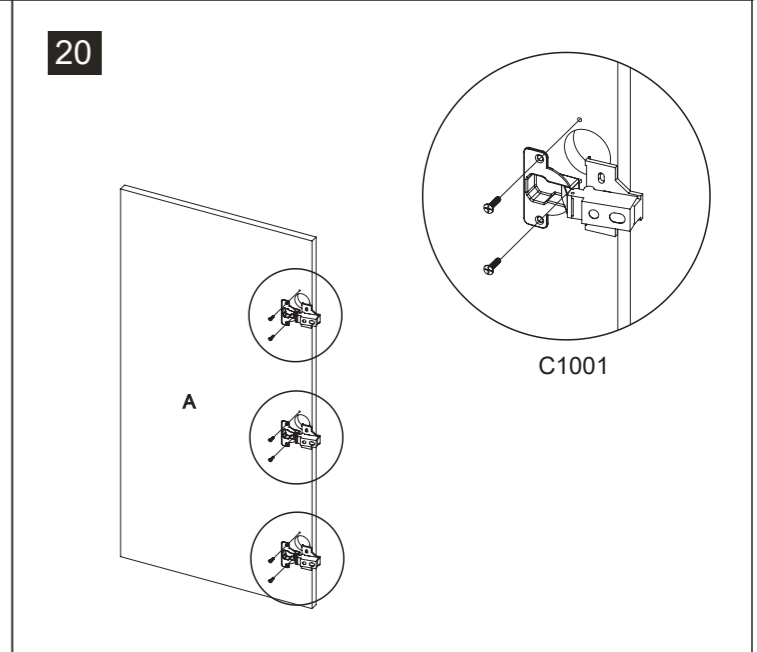

08

09

10

11

12

	Code	Name	QTY	Spare
	C1202	Leveling Foot	6	
	C1001	Door Hinge	6	
	C1501	Screw with Nut	18	4
	C1601	Rebound Kit	2	
	C1701	Silicone Pad	4	2
	C1801	L Spanner		1
	C1901	Hex Key		1
	C2001	Logo		1