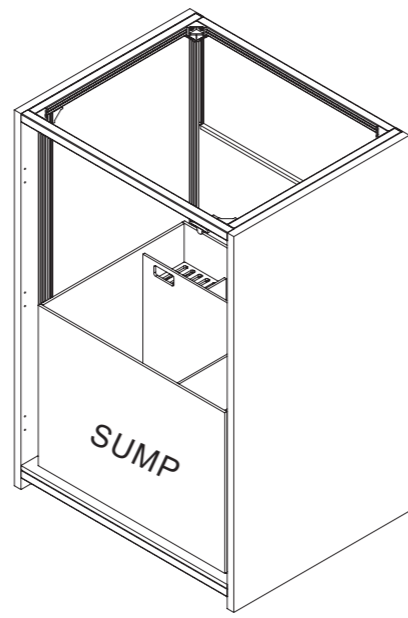

13

14

15

C1701

16

C1001

17

18