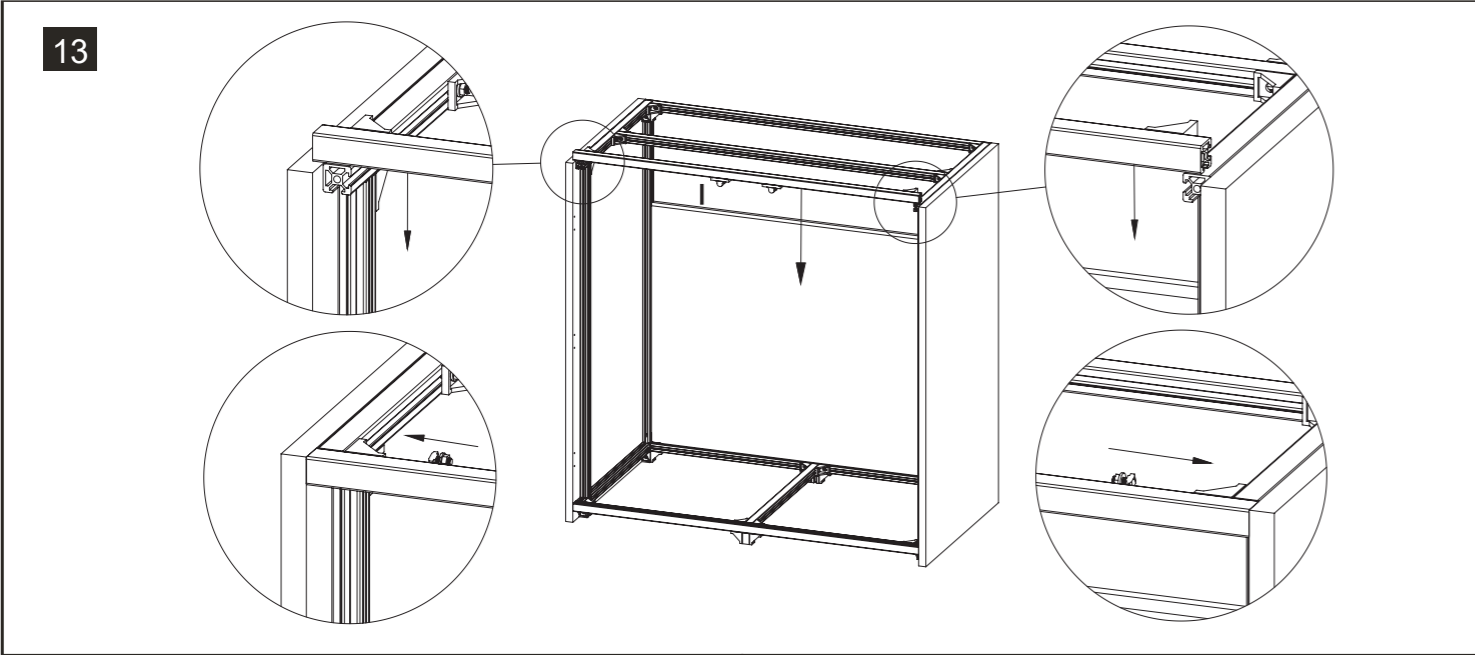

08

09

10

11

12

	Code	Name	QTY	Spare
	C1202	Leveling Foot	6	
	C1001	Door Hinge	6	
	C1501	Screw with Nut	18	4
	C1601	Rebound Kit	2	
	C1701	Silicone Pad	4	2
	C1801	L Spanner		1
	C1901	Hex Key		1
	C2001	Logo		1