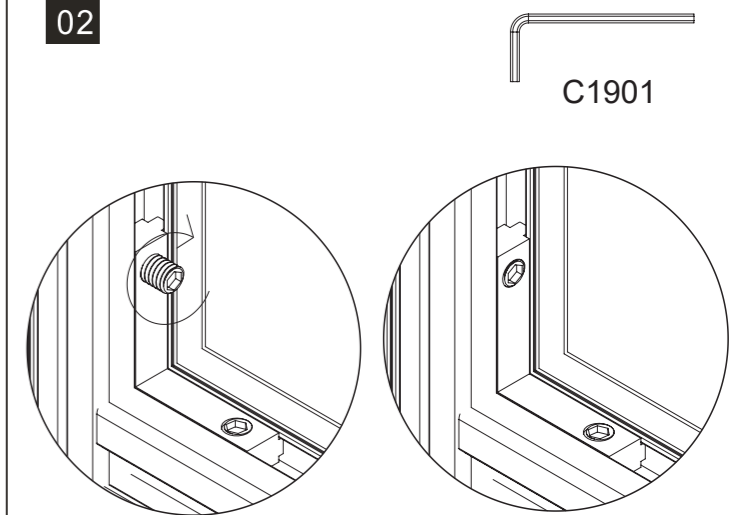

Code	Name	QTY	Spare
	C1202	Leveling Foot	4	
	C1001	Door Hinge	3	
	C1501	Screw with Nut	10	4
	C1701	Silicone Pad	2	2
	C1801	L Spanner		1
	C1901	Hex Key		1
	C2001	Logo		1

S/N	Name	QTY
A	Cabinet Door	1
B	Cabinet Side Right	1
C	Cabinet Side Left	1
D	Cabinet Bottom	1
E	Cabinet Rear	1

S/N	Name	QTY
F	Cabinet Front Lower Beam	1
G	Cabinet Rear Lower Beam	1
H	Cabinet Front Upper Beam	1
I	Cabinet Rear Upper Beam	1

01

02

03

04

05