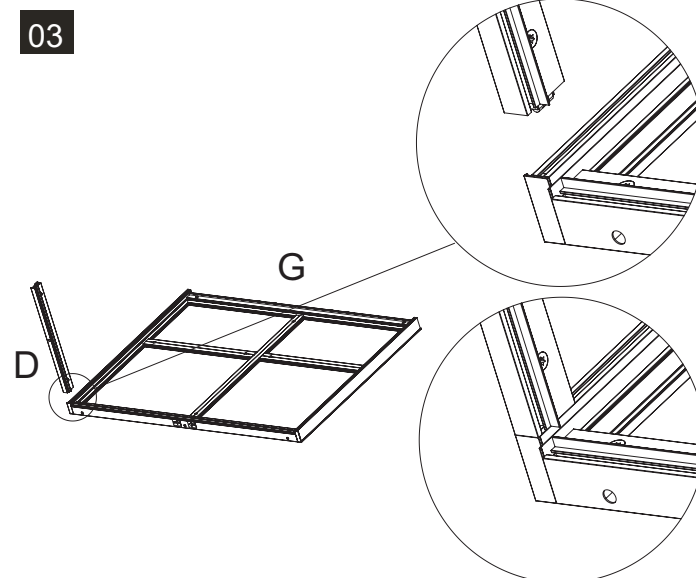

Cabinet Installation Instructions

S/N	Name	QTY
A	Cabinet Door	2
B	Side Panel	2
C	Bottom Panel	1

S/N	Name	QTY
D	Cabinet Lower Side Beam	2
E	Cabinet Middle Beam	3
F	Cabinet Upper Side Beam	2
G	Cabinet Back Beam	1
H	Cabinet Front Beam	1