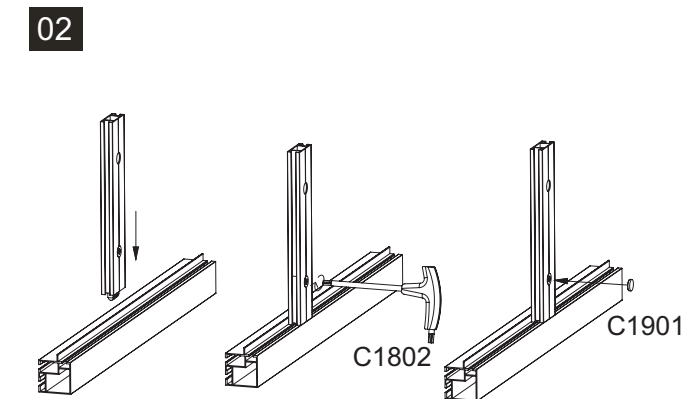

Hardware Installation Instructions