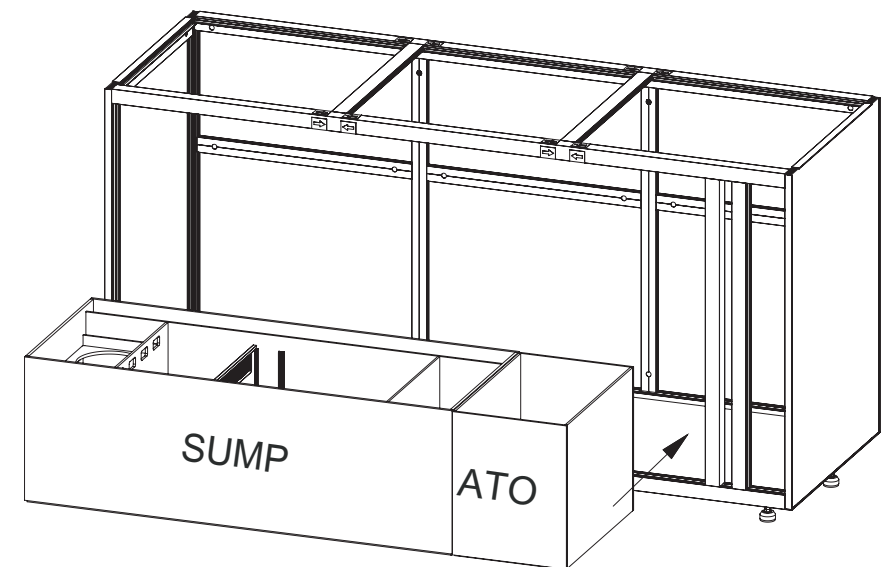

14

15

16

17

18

19

	Code	Name	QTY	Spare
	C1203	Leveling Foot	10	
	C1601	Rebound Kit	3	
	C1602	Screw M3.5x20 for Rebound Kit	6	2
	C1011	Door Hinge	9	
	C1004	Screw M4x14 for Door Hinge	18	4
	C1003	Screw M4x10 for Door Hinge	6	2
	C1701	Silicone Pad(Clear)	6	2
	C1802	Spanner		1
	C1901	Silicone Sticker (Black)	40	5
	C2001	Logo		1
	C3001	Plastic Cover (Right)	4	
	C3002	Plastic Cover (Left)	4	