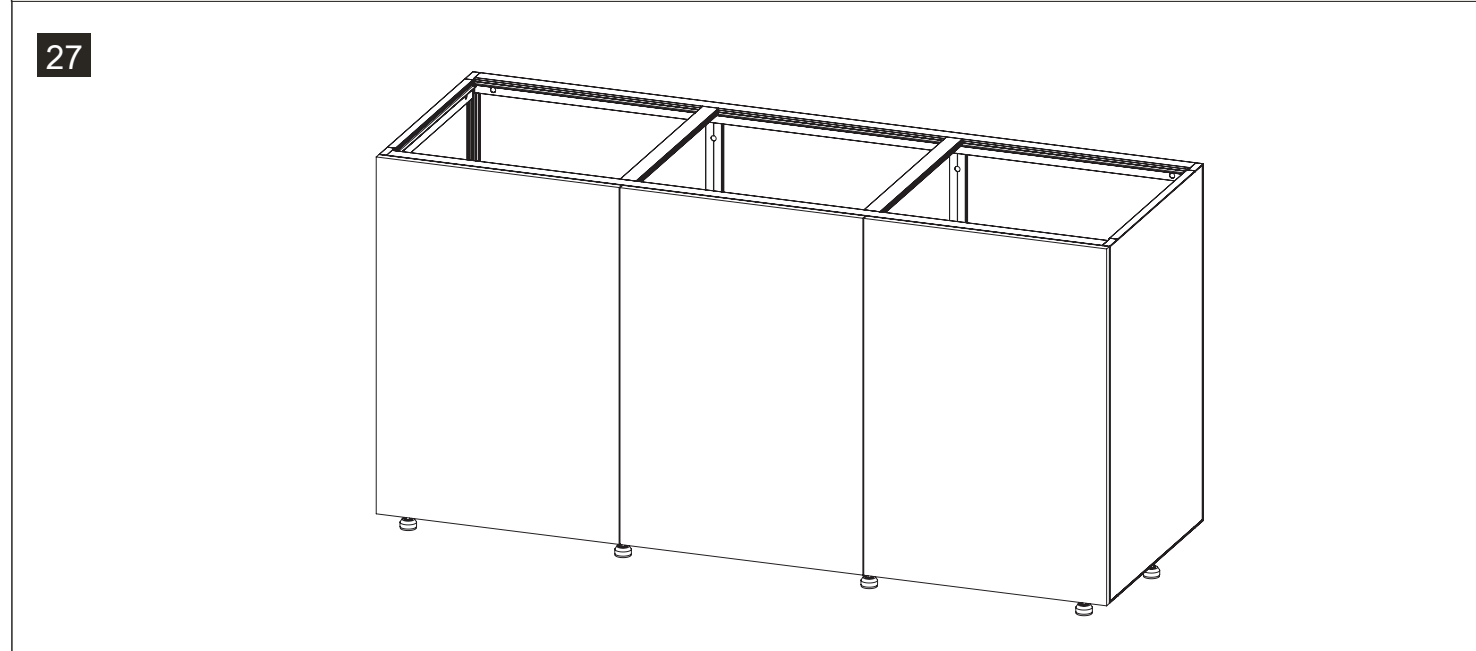

14

15

16

17

18

19

	Code	Name	QTY	Spare
	C1203	Leveling Foot	10	
	C1601	Rebound Kit	3	
	C1602	Screw M3.5x20 for Rebound Kit	6	2
	C1011	Door Hinge	9	
	C1004	Screw M4x14 for Door Hinge	18	4
	C1003	Screw M4x10 for Door Hinge	6	2
	C1701	Silicone Pad(Clear)	6	2
	C1802	Spanner		1
	C1901	Silicone Sticker (Black)	40	5
	C2001	Logo		1
	C3001	Plastic Cover (Right)	4	
	C3002	Plastic Cover (Left)	4	