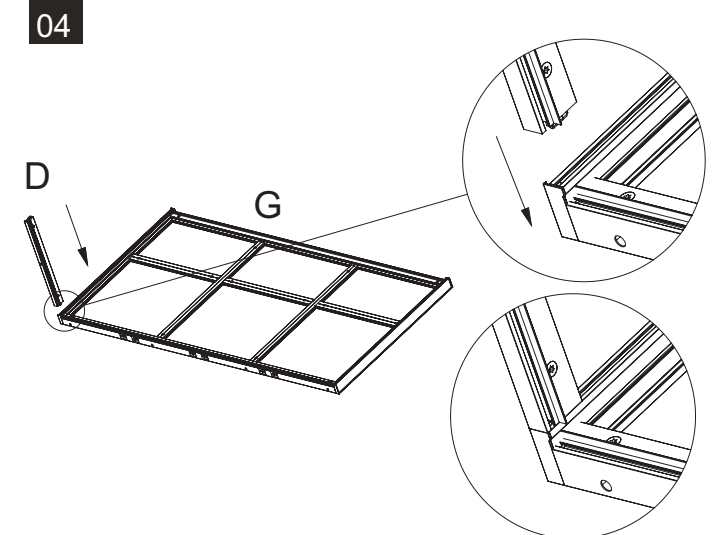

Cabinet Installation Instructions