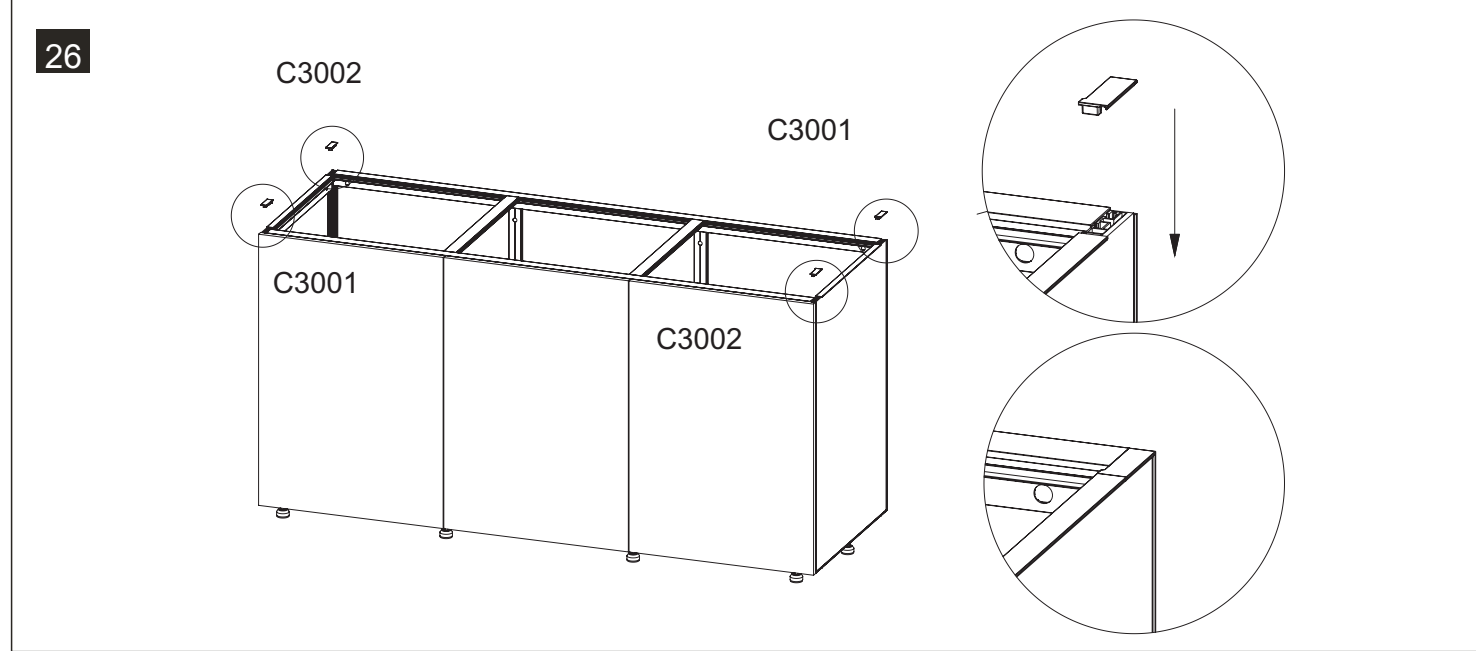

14

15

16

17

18

19

	Code	Name	QTY	Spare
	C1203	Leveling Foot	10	
	C1601	Rebound Kit	3	
	C1602	Screw M3.5x20 for Rebound Kit	6	2
	C1011	Door Hinge	9	
	C1004	Screw M4x14 for Door Hinge	18	4
	C1003	Screw M4x10 for Door Hinge	6	2
	C1701	Silicone Pad(Clear)	6	2
	C1802	Spanner		1
	C1901	Silicone Sticker (Black)	40	5
	C2001	Logo		1
	C3001	Plastic Cover (Right)	4	
	C3002	Plastic Cover (Left)	4	