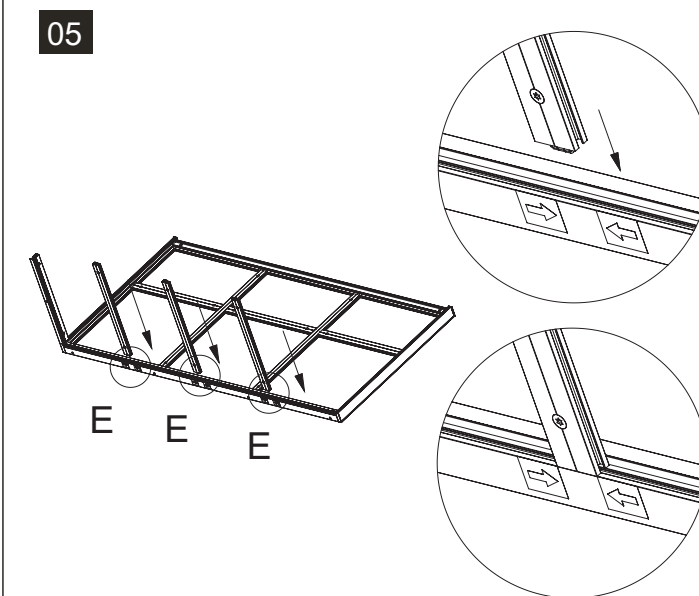

Cabinet Installation Instructions