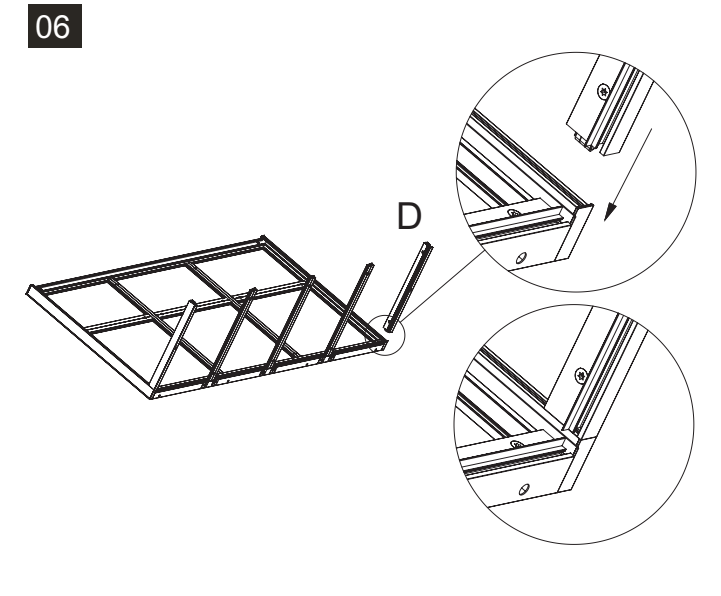

Cabinet Installation Instructions