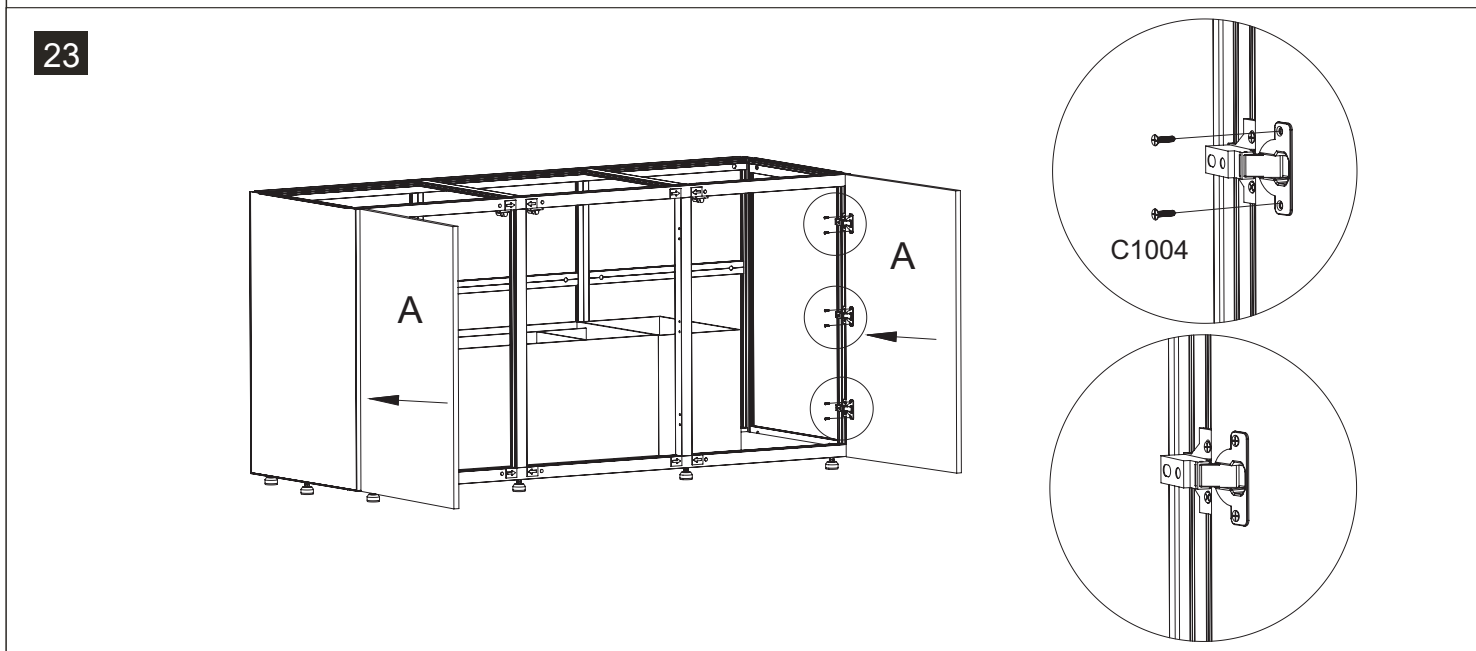

14

15

16

17

18

19

	Code	Name	QTY	Spare
	C1203	Leveling Foot	10	
	C1601	Rebound Kit	3	
	C1602	Screw M3.5x20 for Rebound Kit	6	2
	C1011	Door Hinge	9	
	C1004	Screw M4x14 for Door Hinge	18	4
	C1003	Screw M4x10 for Door Hinge	6	2
	C1701	Silicone Pad(Clear)	6	2
	C1802	Spanner		1
	C1901	Silicone Sticker (Black)	40	5
	C2001	Logo		1
	C3001	Plastic Cover (Right)	4	
	C3002	Plastic Cover (Left)	4	