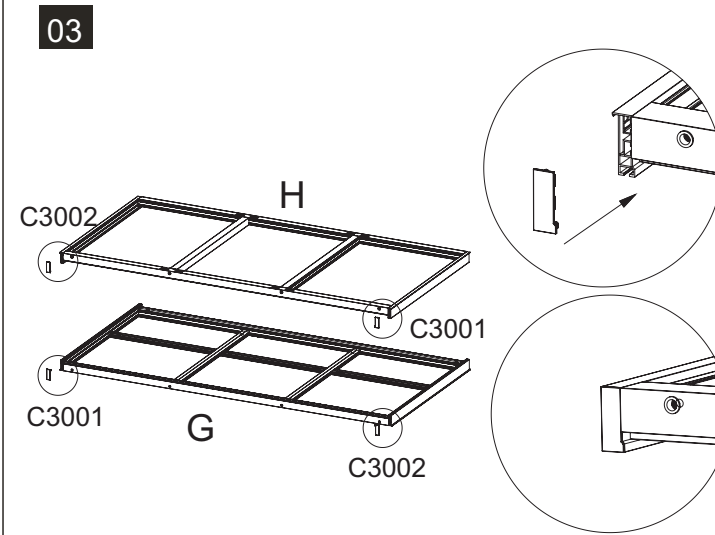

Cabinet Installation Instructions