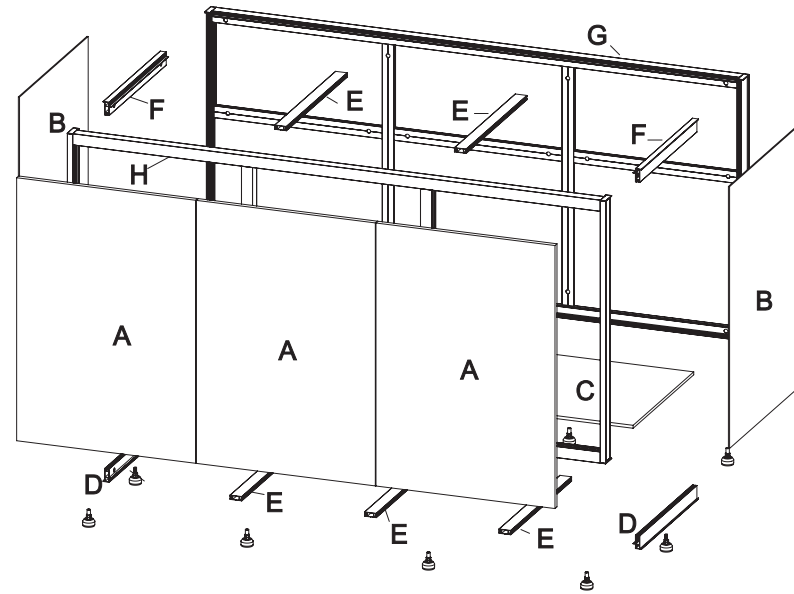

23

24

25

	Code	Name	QTY	Spare
	C1203	Leveling Foot	10	
	C1601	Rebound Kit	3	
	C1602	Screw M3.5x20 for Rebound Kit	6	2
	C1011	Door Hinge	9	
	C1004	Screw M4x14 for Door Hinge	18	4
	C1003	Screw M4x10 for Door Hinge	6	2
	C1701	Silicone Pad(Clear)	6	2
	C1802	Spanner		1
	C1901	Silicone Sticker (Black)	40	5
	C2001	Logo		1
	C3001	Plastic Cover (Right)	4	
	C3002	Plastic Cover (Left)	4	