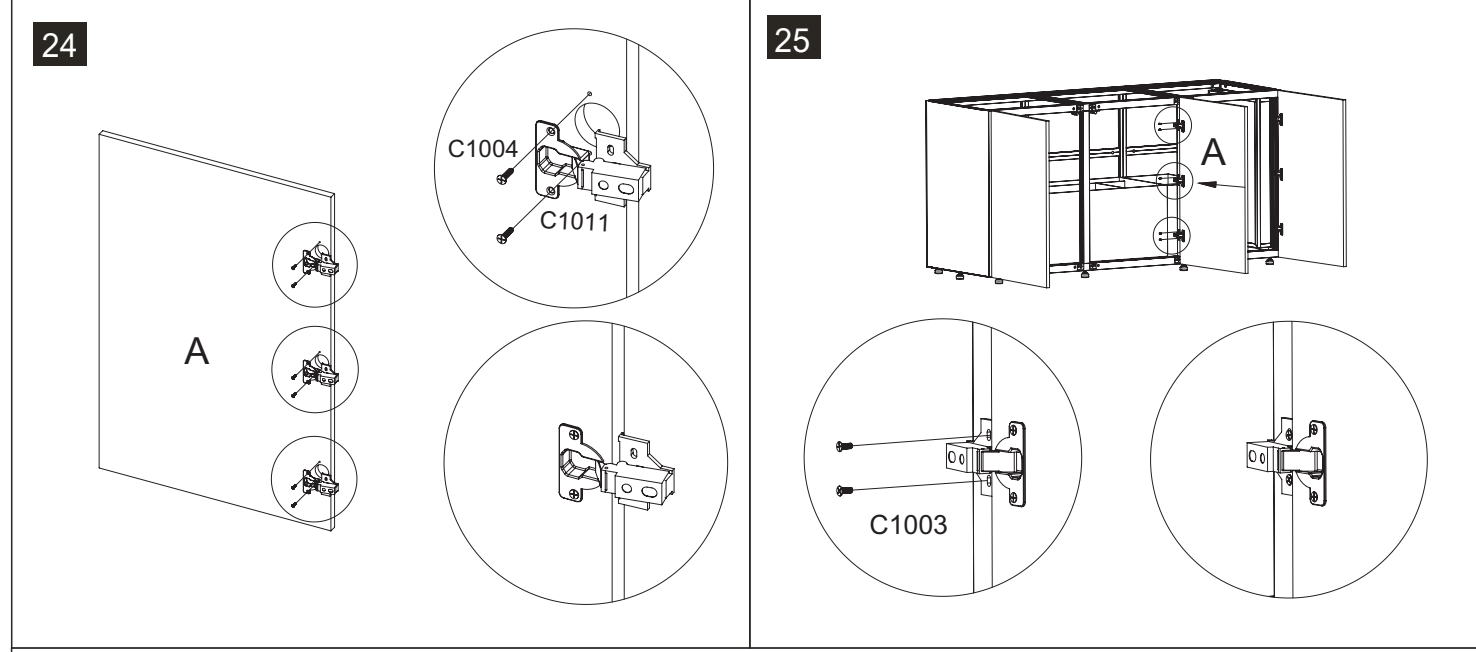

14

15

16

17

18

19

	Code	Name	QTY	Spare
	C1203	Leveling Foot	10	
	C1601	Rebound Kit	3	
	C1602	Screw M3.5x20 for Rebound Kit	6	2
	C1011	Door Hinge	9	
	C1004	Screw M4x14 for Door Hinge	18	4
	C1003	Screw M4x10 for Door Hinge	6	2
	C1701	Silicone Pad(Clear)	6	2
	C1802	Spanner		1
	C1901	Silicone Sticker (Black)	40	5
	C2001	Logo		1
	C3001	Plastic Cover (Right)	4	
	C3002	Plastic Cover (Left)	4	