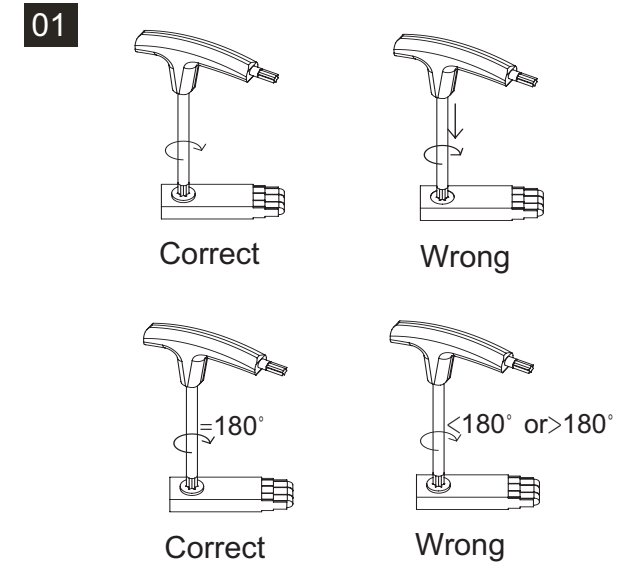

Hardware Installation Instructions