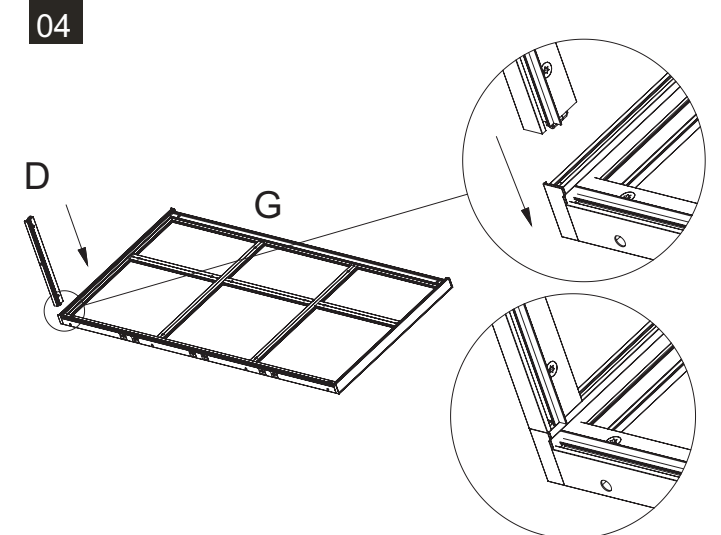

Cabinet Installation Instructions