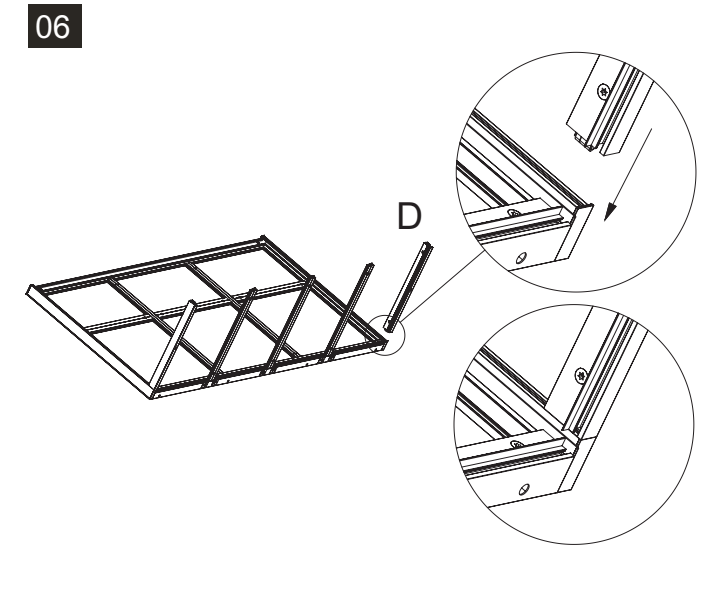

Cabinet Installation Instructions