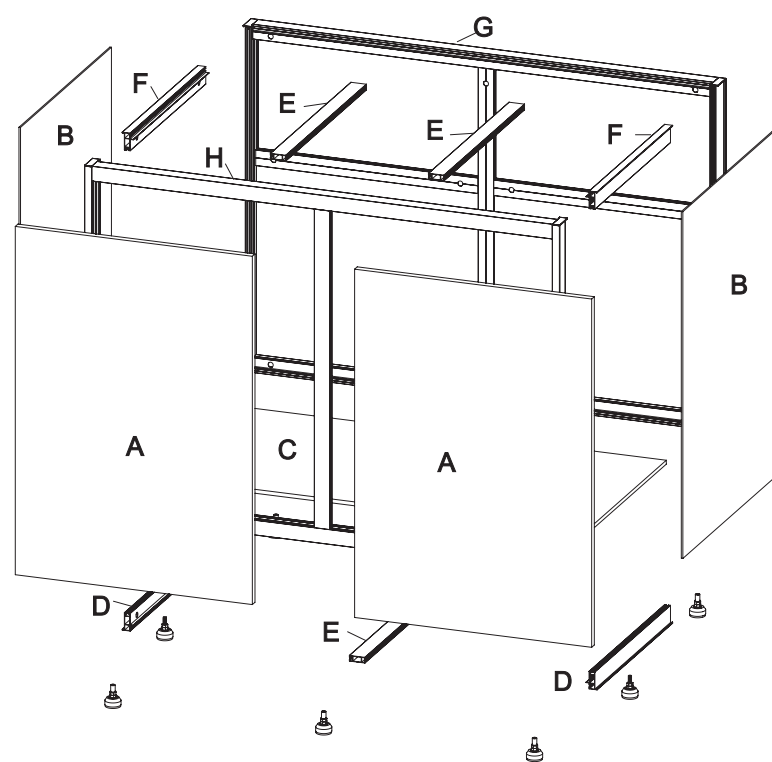

Address _____

TEL/Mobile _____

◆ Aquarium Cabinet

● MSII 4825 _____ P01 ●

● MSII 6025 _____ P09 ●

● MSII 7225 _____ P17 ●

	Code	Name	QTY	Spare
	C1203	Leveling Foot	8	
	C1601	Rebound Kit	2	
	C1602	Screw M3.5x20 for Rebound Kit	4	2
	C1011	Door Hinge	6	
	C1004	Screw M4x14 for Door Hinge	12	4
	C1701	Silicone Pad(Clear)	4	2
	C1802	Spanner		1
	C1901	Silicone Sticker (Black)	30	5
	C2001	Logo		1
	C3001	Plastic Cover (Right)	4	
	C3002	Plastic Cover (Left)	4	

Hardware Installation Instructions

Cabinet Installation Instructions

S/N	Name	QTY
A	Cabinet Door	2
B	Side Panel	2
C	Bottom Panel	1

S/N	Name	QTY
D	Cabinet Lower Side Beam	2
E	Cabinet Middle Beam	3
F	Cabinet Upper Side Beam	2
G	Cabinet Back Beam	1
H	Cabinet Front Beam	1