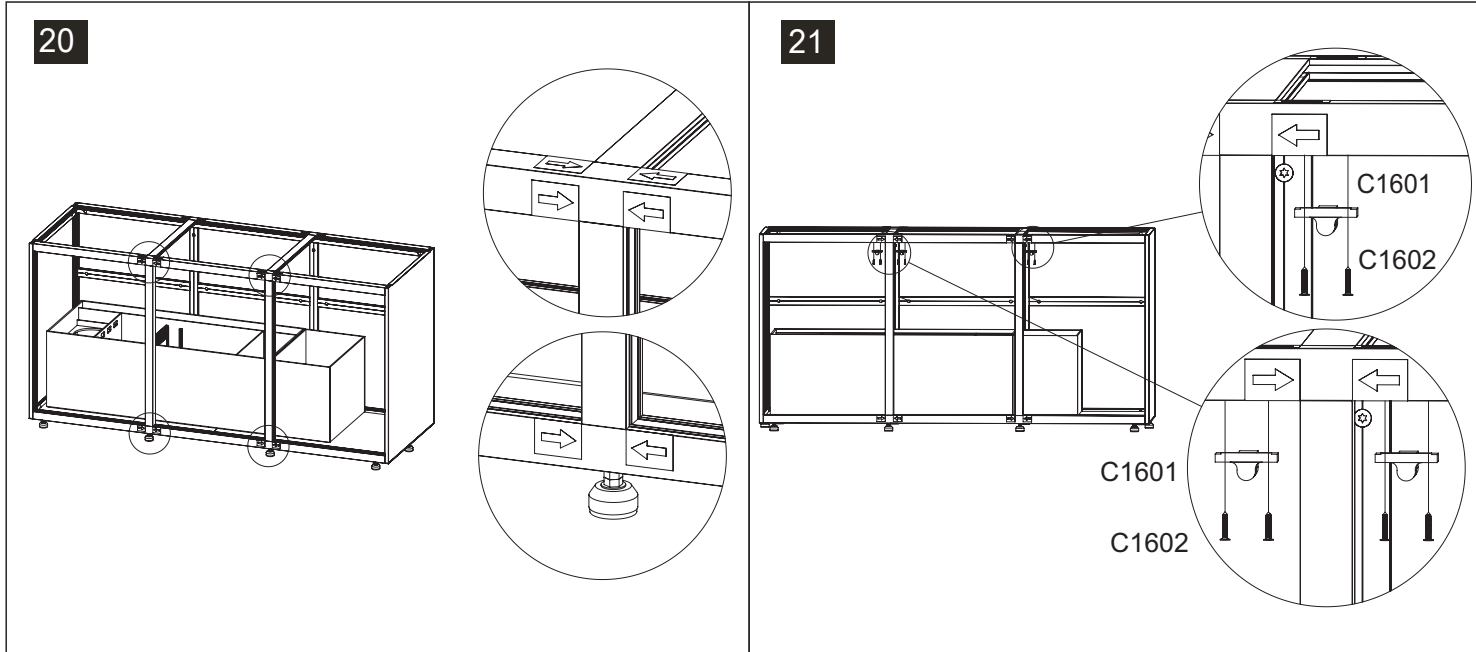

14

15

16

17

18

19

	Code	Name	QTY	Spare
	C1203	Leveling Foot	10	
	C1601	Rebound Kit	3	
	C1602	Screw M3.5x20 for Rebound Kit	6	2
	C1011	Door Hinge	9	
	C1004	Screw M4x14 for Door Hinge	18	4
	C1003	Screw M4x10 for Door Hinge	6	2
	C1701	Silicone Pad(Clear)	6	2
	C1802	Spanner		1
	C1901	Silicone Sticker (Black)	40	5
	C2001	Logo		1
	C3001	Plastic Cover (Right)	4	
	C3002	Plastic Cover (Left)	4	