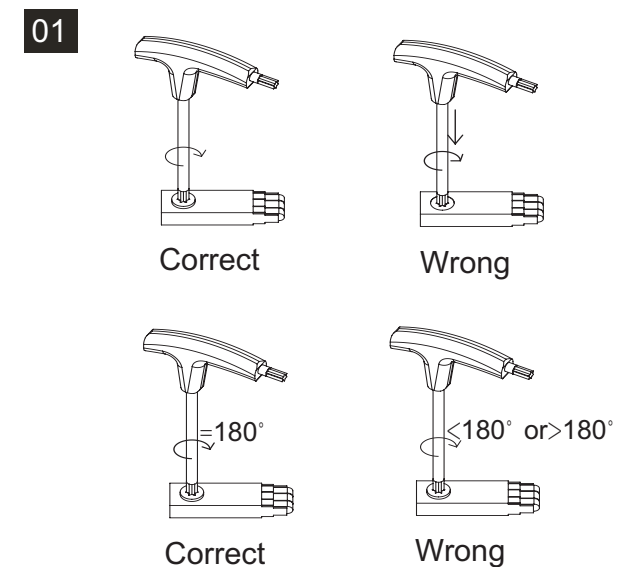

Hardware Installation Instructions