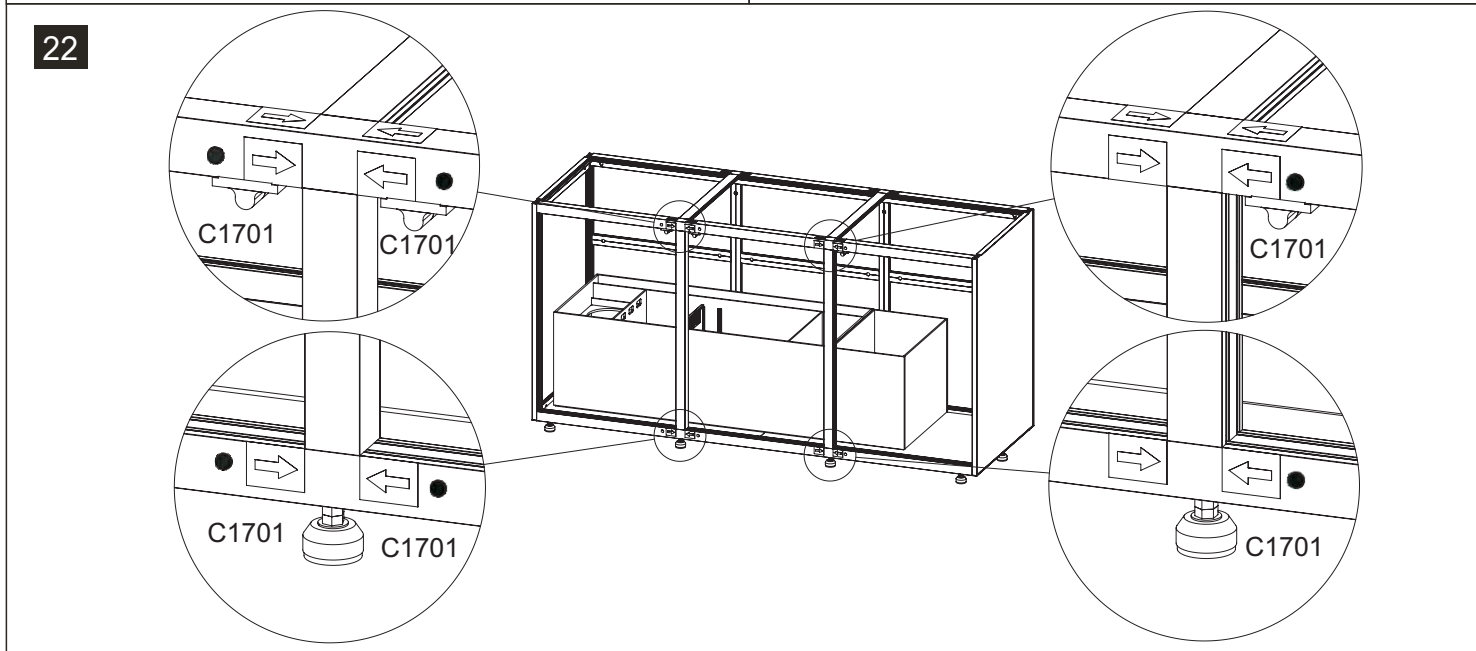

14

15

16

17

18

19

	Code	Name	QTY	Spare
	C1203	Leveling Foot	10	
	C1601	Rebound Kit	3	
	C1602	Screw M3.5x20 for Rebound Kit	6	2
	C1011	Door Hinge	9	
	C1004	Screw M4x14 for Door Hinge	18	4
	C1003	Screw M4x10 for Door Hinge	6	2
	C1701	Silicone Pad(Clear)	6	2
	C1802	Spanner		1
	C1901	Silicone Sticker (Black)	40	5
	C2001	Logo		1
	C3001	Plastic Cover (Right)	4	
	C3002	Plastic Cover (Left)	4	