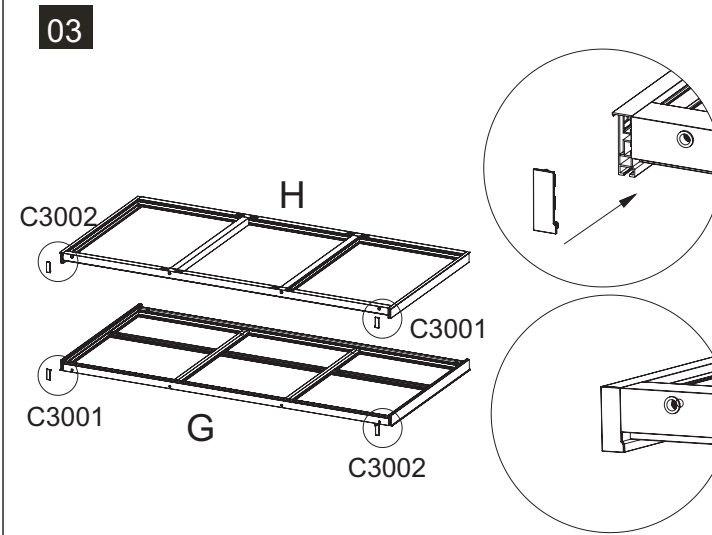

Cabinet Installation Instructions