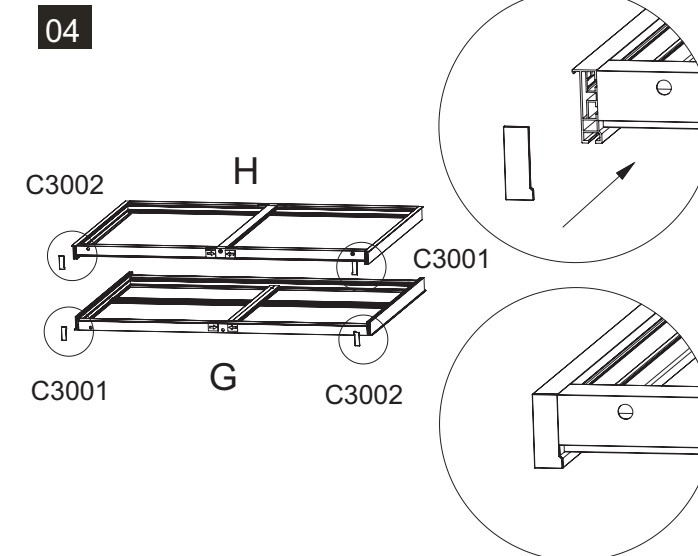

Cabinet Installation Instructions

S/N	Name	QTY
A	Cabinet Door	2
B	Side Panel	2
C	Bottom Panel	1

S/N	Name	QTY
D	Cabinet Lower Side Beam	2
E	Cabinet Middle Beam	3
F	Cabinet Upper Side Beam	2
G	Cabinet Back Beam	1
H	Cabinet Front Beam	1