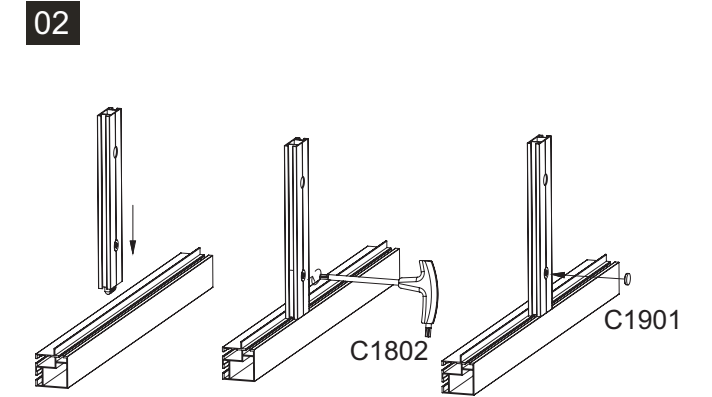

Hardware Installation Instructions