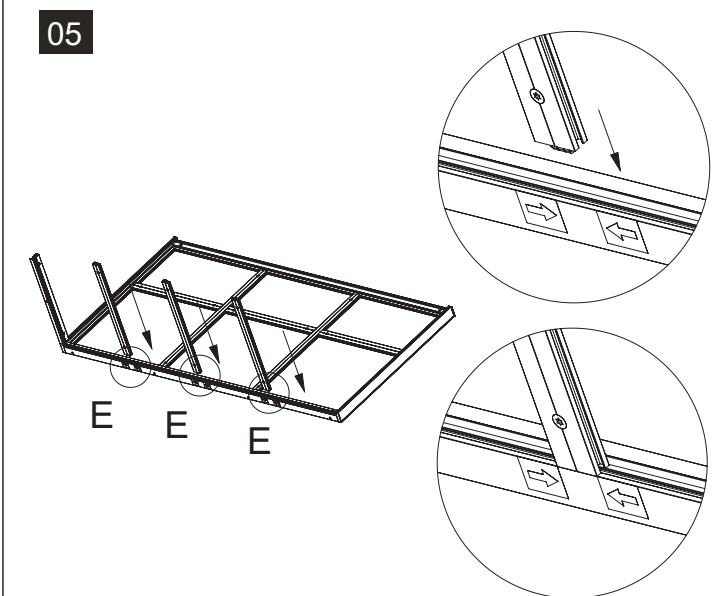

Cabinet Installation Instructions