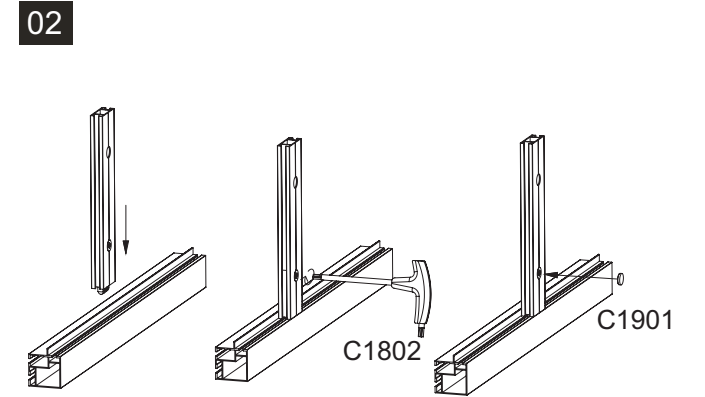

Hardware Installation Instructions