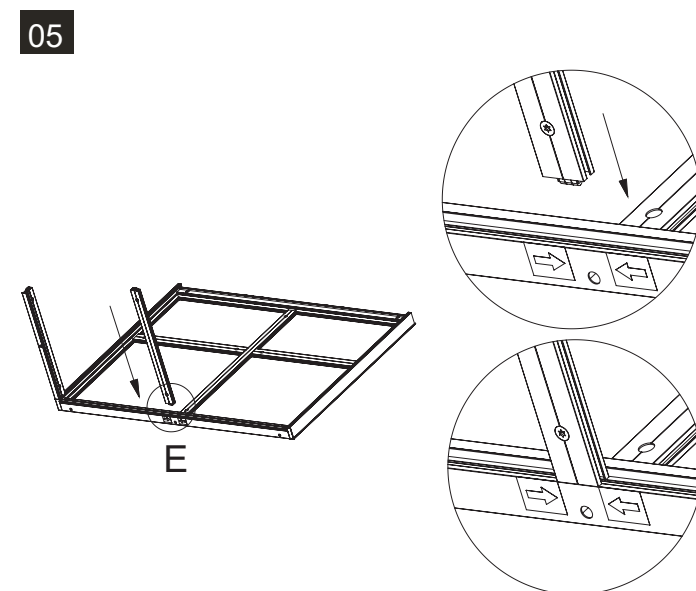

Cabinet Installation Instructions

S/N	Name	QTY
A	Cabinet Door	2
B	Side Panel	2
C	Bottom Panel	1

S/N	Name	QTY
D	Cabinet Lower Side Beam	2
E	Cabinet Middle Beam	3
F	Cabinet Upper Side Beam	2
G	Cabinet Back Beam	1
H	Cabinet Front Beam	1