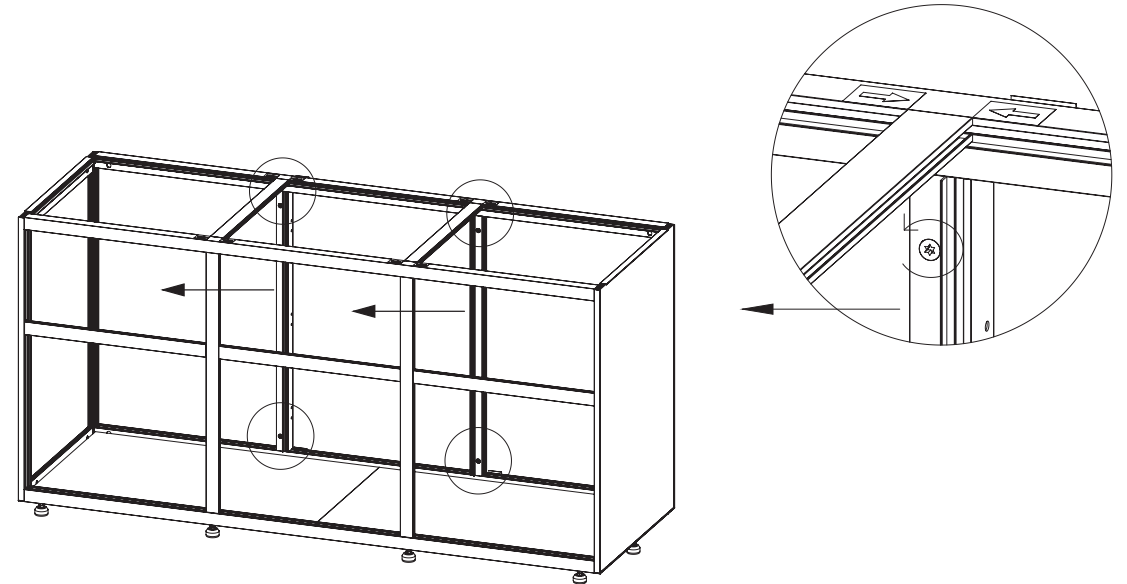

14

15

16

17

18

19

	Code	Name	QTY	Spare
	C1203	Leveling Foot	10	
	C1601	Rebound Kit	3	
	C1602	Screw M3.5x20 for Rebound Kit	6	2
	C1011	Door Hinge	9	
	C1004	Screw M4x14 for Door Hinge	18	4
	C1003	Screw M4x10 for Door Hinge	6	2
	C1701	Silicone Pad(Clear)	6	2
	C1802	Spanner		1
	C1901	Silicone Sticker (Black)	40	5
	C2001	Logo		1
	C3001	Plastic Cover (Right)	4	
	C3002	Plastic Cover (Left)	4	