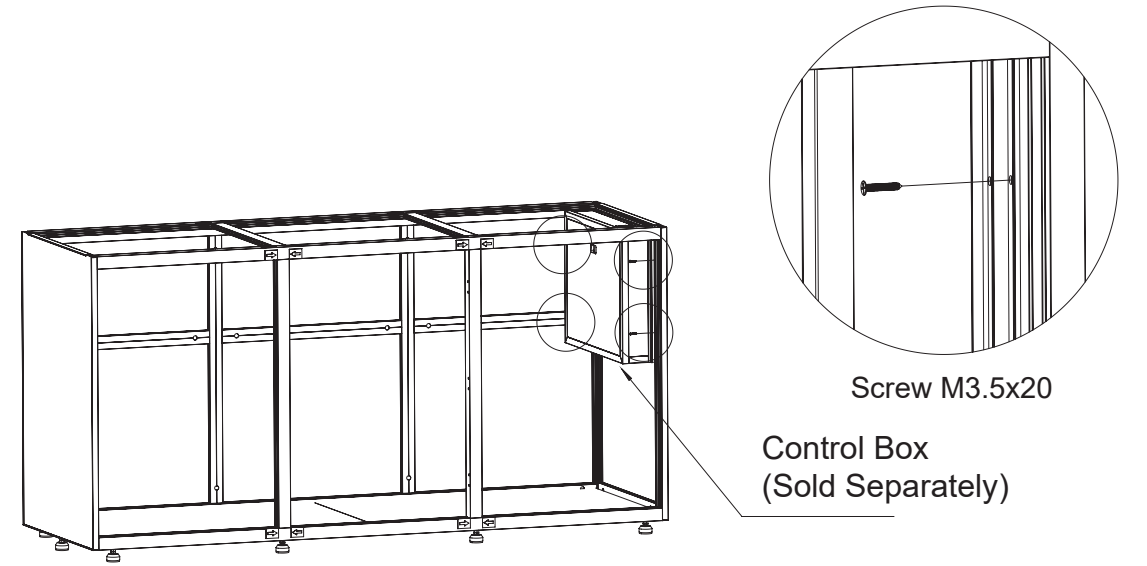

14

15

16

17

18

19

	Code	Name	QTY	Spare
	C1203	Leveling Foot	10	
	C1601	Rebound Kit	3	
	C1602	Screw M3.5x20 for Rebound Kit	6	2
	C1011	Door Hinge	9	
	C1004	Screw M4x14 for Door Hinge	18	4
	C1003	Screw M4x10 for Door Hinge	6	2
	C1701	Silicone Pad(Clear)	6	2
	C1802	Spanner		1
	C1901	Silicone Sticker (Black)	40	5
	C2001	Logo		1
	C3001	Plastic Cover (Right)	4	
	C3002	Plastic Cover (Left)	4	