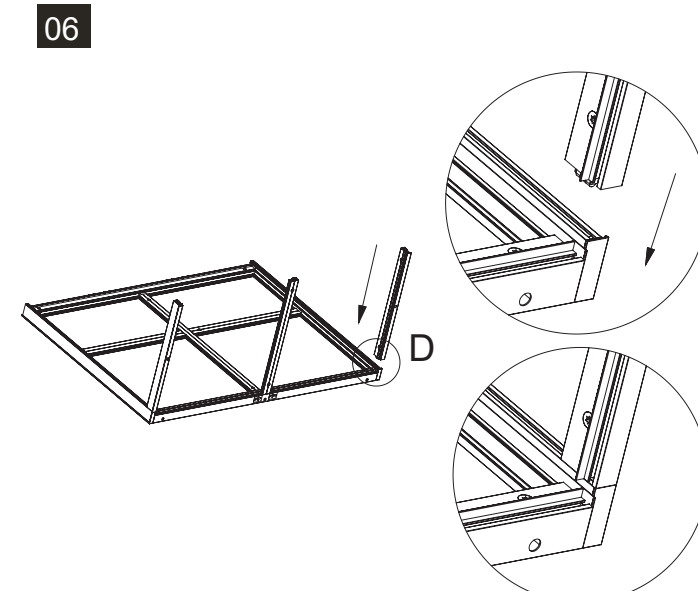

Cabinet Installation Instructions

S/N	Name	QTY
A	Cabinet Door	2
B	Side Panel	2
C	Bottom Panel	1

S/N	Name	QTY
D	Cabinet Lower Side Beam	2
E	Cabinet Middle Beam	3
F	Cabinet Upper Side Beam	2
G	Cabinet Back Beam	1
H	Cabinet Front Beam	1