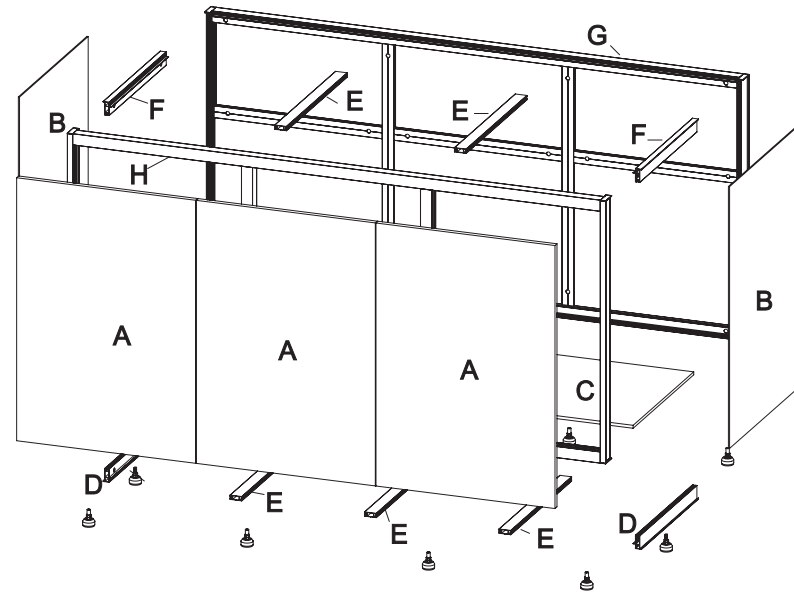

14

15

16

17

18

19

	Code	Name	QTY	Spare
	C1203	Leveling Foot	10	
	C1601	Rebound Kit	3	
	C1602	Screw M3.5x20 for Rebound Kit	6	2
	C1011	Door Hinge	9	
	C1004	Screw M4x14 for Door Hinge	18	4
	C1003	Screw M4x10 for Door Hinge	6	2
	C1701	Silicone Pad(Clear)	6	2
	C1802	Spanner		1
	C1901	Silicone Sticker (Black)	40	5
	C2001	Logo		1
	C3001	Plastic Cover (Right)	4	
	C3002	Plastic Cover (Left)	4	