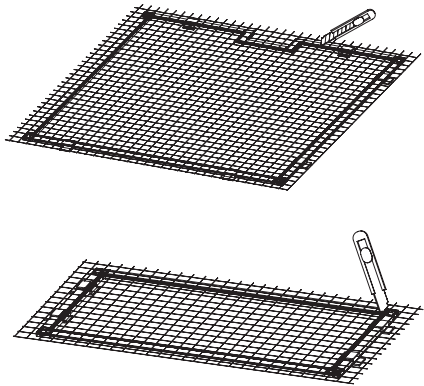

1

CODE	PART	Qty
A	Aluminum Frame – A	2
B	Aluminum Frame – B	4
C	Aluminum Frame – C	2
D	Aluminum Frame – D	2
E	Aluminum Frame – E	2
F	Aluminum Frame – F	2
G	LED Light Mount Cutout	2
H	Frame Corners	12
I	Hanging Clips	16
J	Clear Mesh Netting	3
K	Mesh Spline	3

	MT REEF LX 5ft	MT REEF LX 6ft	MT REEF LX 7ft
A	19.8"(503mm)*2	23.9"(606mm)*2	31"(788mm)*2
B	25.9"(659mm)*4	25.9"(659mm)*4	25.9"(659mm)*4
C	6.9"(176mm)*2	9"(228mm)*2	12.6"(319mm)*2
D	7.3"(185mm)*2	9.3"(236mm)*2	12.9"(327mm)*2
E	12.3"(313mm)*2	17.1"(433mm)*2	17.1"(433mm)*2
F	21.8"(553mm)*2	21.8"(553mm)*2	21.8"(553mm)*2

2

3

4

5

6