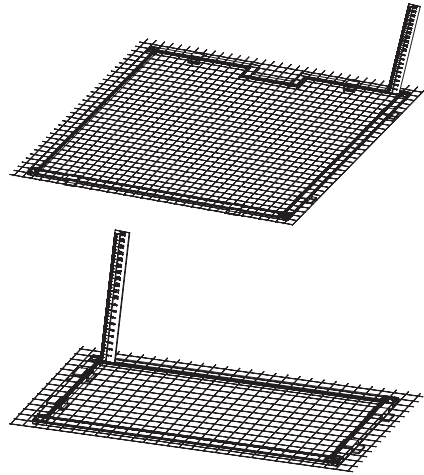

1

CODE	PART	Qty
A	Aluminum Frame – A	2
B	Aluminum Frame – B	4
C	Aluminum Frame – C	2
D	Aluminum Frame – D	2
E	Aluminum Frame – E	2
F	Aluminum Frame – F	2
G	LED Light Mount Cutout	2
H	Frame Corners	12
I	Hanging Clips	16
J	Clear Mesh Netting	3
K	Mesh Spline	3

	MT REEF LX 5ft	MT REEF LX 6ft	MT REEF LX 7ft
A	19.8"(503mm)*2	23.9"(606mm)*2	31"(788mm)*2
B	25.9"(659mm)*4	25.9"(659mm)*4	25.9"(659mm)*4
C	6.9"(176mm)*2	9"(228mm)*2	12.6"(319mm)*2
D	7.3"(185mm)*2	9.3"(236mm)*2	12.9"(327mm)*2
E	12.3"(313mm)*2	17.1"(433mm)*2	17.1"(433mm)*2
F	21.8"(553mm)*2	21.8"(553mm)*2	21.8"(553mm)*2

2

3

4

5

6