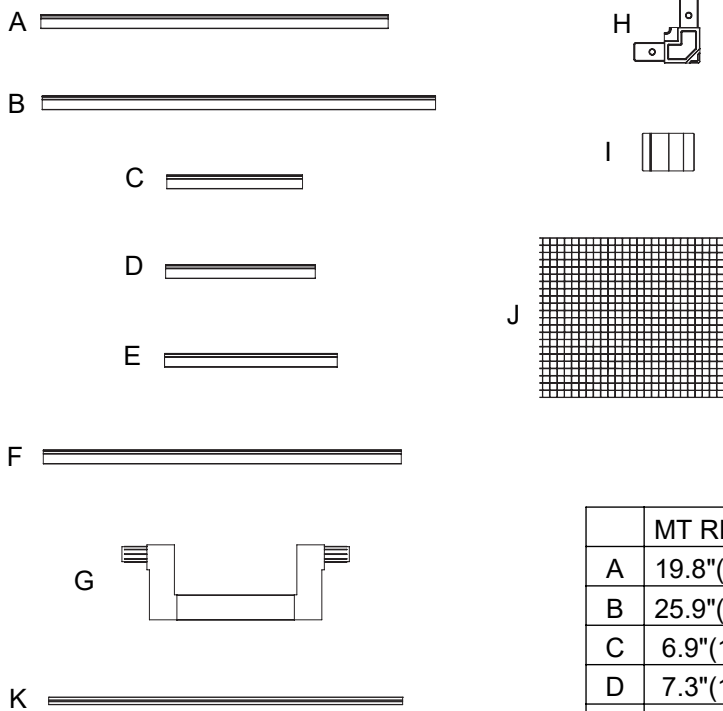

1

CODE	PART	Qty
A	Aluminum Frame – A	2
B	Aluminum Frame – B	4
C	Aluminum Frame – C	2
D	Aluminum Frame – D	2
E	Aluminum Frame – E	2
F	Aluminum Frame – F	2
G	LED Light Mount Cutout	2
H	Frame Corners	12
I	Hanging Clips	16
J	Clear Mesh Netting	3
K	Mesh Spline	3

	MT REEF LX 5ft	MT REEF LX 6ft	MT REEF LX 7ft
A	19.8"(503mm)*2	23.9"(606mm)*2	31"(788mm)*2
B	25.9"(659mm)*4	25.9"(659mm)*4	25.9"(659mm)*4
C	6.9"(176mm)*2	9"(228mm)*2	12.6"(319mm)*2
D	7.3"(185mm)*2	9.3"(236mm)*2	12.9"(327mm)*2
E	12.3"(313mm)*2	17.1"(433mm)*2	17.1"(433mm)*2
F	21.8"(553mm)*2	21.8"(553mm)*2	21.8"(553mm)*2

2

3

4

5

6