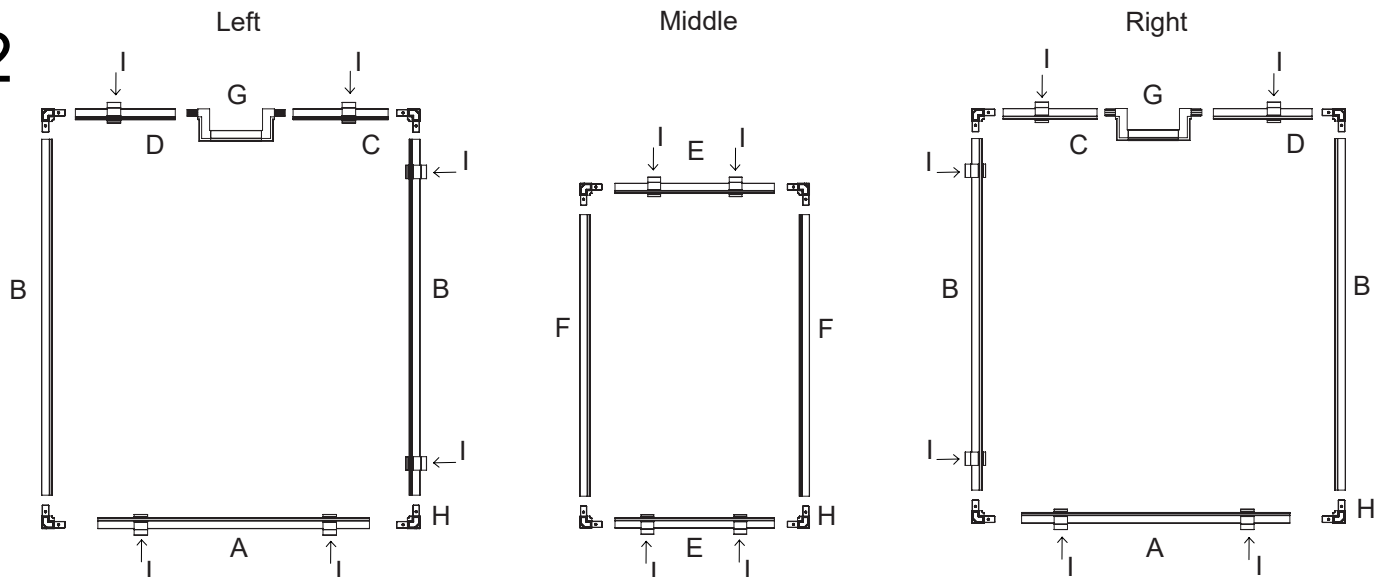

CODE	PART	Qty
A	Aluminum Frame – A	2
B	Aluminum Frame – B	4
C	Aluminum Frame – C	2
D	Aluminum Frame – D	2
E	Aluminum Frame – E	2
F	Aluminum Frame – F	2
G	LED Light Mount Cutout	2
H	Frame Corners	12
I	Hanging Clips	16
J	Clear Mesh Netting	3
K	Mesh Spline	3

	MT REEF LX 5ft	MT REEF LX 6ft	MT REEF LX 7ft
A	19.8"(503mm)*2	23.9"(606mm)*2	31"(788mm)*2
B	25.9"(659mm)*4	25.9"(659mm)*4	25.9"(659mm)*4
C	6.9"(176mm)*2	9"(228mm)*2	12.6"(319mm)*2
D	7.3"(185mm)*2	9.3"(236mm)*2	12.9"(327mm)*2
E	12.3"(313mm)*2	17.1"(433mm)*2	17.1"(433mm)*2
F	21.8"(553mm)*2	21.8"(553mm)*2	21.8"(553mm)*2

2