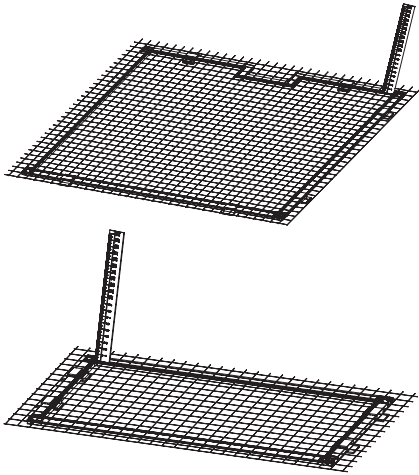

1

CODE	PART	Qty
A	Aluminum Frame – A	2
B	Aluminum Frame – B	4
C	Aluminum Frame – C	4
D	Aluminum Frame – E	2
E	Aluminum Frame – F	2
F	Lighting Mount Cutout	2
G	Outer Corner Connector	12
H	Hanging Clips	16
I	Clear Mesh Netting	3
J	Mesh Spline	3

	MT INF 190.5	MT INF 230.6
A	22.4" (570mm) x 2	28.2" (716mm) x 2
B	22.1" (560mm) x 4	21.7" (552mm) x 4
C	8.4" (214mm) x 4	11.3" (287mm) x 4
D	8.4" (213mm) x 2	8.4" (213mm) x 2
E	17.5" (445mm) x 2	17.2" (437mm) x 2

2

3

4

5

6