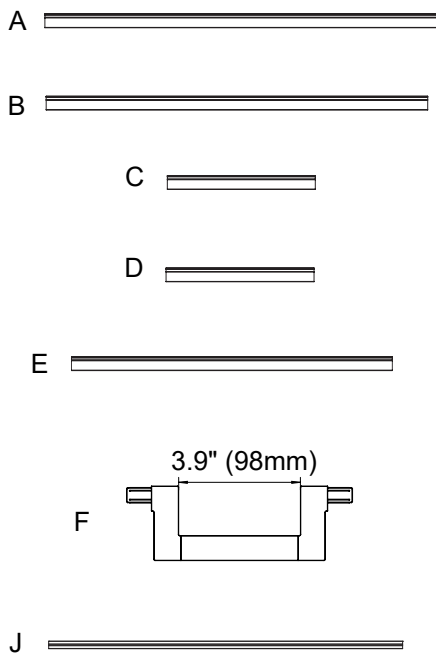

1

CODE	PART	Qty
A	Aluminum Frame – A	2
B	Aluminum Frame – B	4
C	Aluminum Frame – C	4
D	Aluminum Frame – E	2
E	Aluminum Frame – F	2
F	Lighting Mount Cutout	2
G	Outer Corner Connector	12
H	Hanging Clips	16
I	Clear Mesh Netting	3
J	Mesh Spline	3

	MT INF 190.5	MT INF 230.6
A	22.4" (570mm) x 2	28.2" (716mm) x 2
B	22.1" (560mm) x 4	21.7" (552mm) x 4
C	8.4" (214mm) x 4	11.3" (287mm) x 4
D	8.4" (213mm) x 2	8.4" (213mm) x 2
E	17.5" (445mm) x 2	17.2" (437mm) x 2

2

3

4

5

6