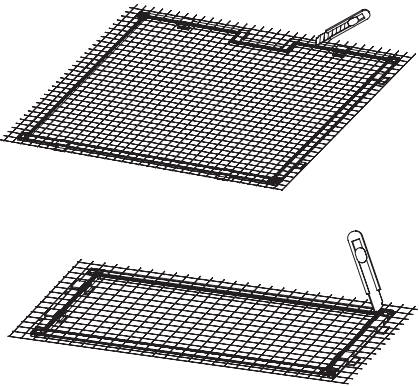

1

CODE	PART	Qty
A	Aluminum Frame – A	2
B	Aluminum Frame – B	4
C	Aluminum Frame – C	4
D	Aluminum Frame – E	2
E	Aluminum Frame – F	2
F	Lighting Mount Cutout	2
G	Outer Corner Connector	12
H	Hanging Clips	16
I	Clear Mesh Netting	3
J	Mesh Spline	3

	MT INF 190.5	MT INF 230.6
A	22.4" (570mm) x 2	28.2" (716mm) x 2
B	22.1" (560mm) x 4	21.7" (552mm) x 4
C	8.4" (214mm) x 4	11.3" (287mm) x 4
D	8.4" (213mm) x 2	8.4" (213mm) x 2
E	17.5" (445mm) x 2	17.2" (437mm) x 2

2

3

4

5

6