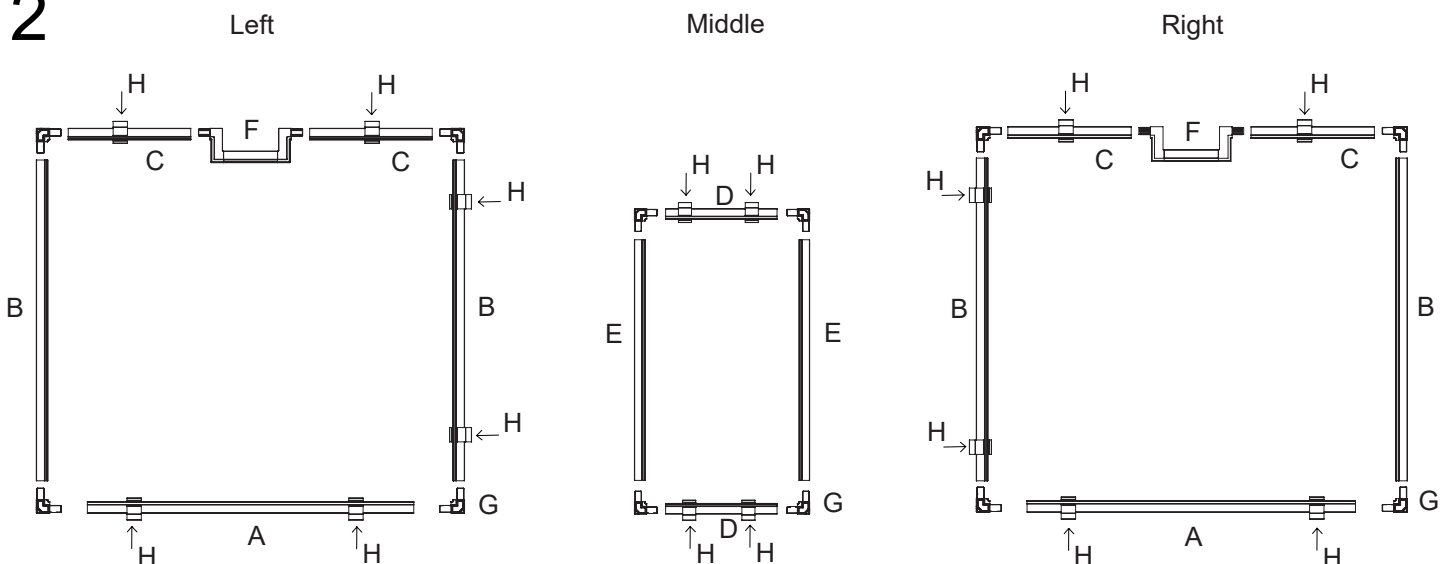

CODE	PART	Qty
A	Aluminum Frame – A	2
B	Aluminum Frame – B	4
C	Aluminum Frame – C	4
D	Aluminum Frame – E	2
E	Aluminum Frame – F	2
F	Lighting Mount Cutout	2
G	Outer Corner Connector	12
H	Hanging Clips	16
I	Clear Mesh Netting	3
J	Mesh Spline	3

	MT INF 190.5	MT INF 230.6
A	22.4" (570mm) x 2	28.2" (716mm) x 2
B	22.1" (560mm) x 4	21.7" (552mm) x 4
C	8.4" (214mm) x 4	11.3" (287mm) x 4
D	8.4" (213mm) x 2	8.4" (213mm) x 2
E	17.5" (445mm) x 2	17.2" (437mm) x 2

2