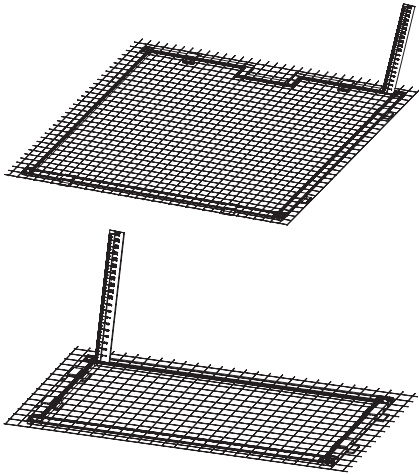

1

CODE	PART	Qty
A	Aluminum Frame – A	2
B	Aluminum Frame – B	4
C	Aluminum Frame – C	4
D	Aluminum Frame – E	2
E	Aluminum Frame – F	2
F	Lighting Mount Cutout	2
G	Outer Corner Connector	12
H	Hanging Clips	16
I	Clear Mesh Netting	3
J	Mesh Spline	3

	MT FRAG 155.5	MT FRAG 175.6
A	22.6" (573mm) x 2	28.5" (723mm) x 2
B	22.3" (566mm) x 4	22.3" (566mm) x 4
C	8.5" (215.5mm) x 4	11.4" (290.5mm) x 4
D	8.4" (213mm) x 2	8.4" (213mm) x 2
E	17.8" (451mm) x 2	17.8" (451mm) x 2

2

3

4

5

6