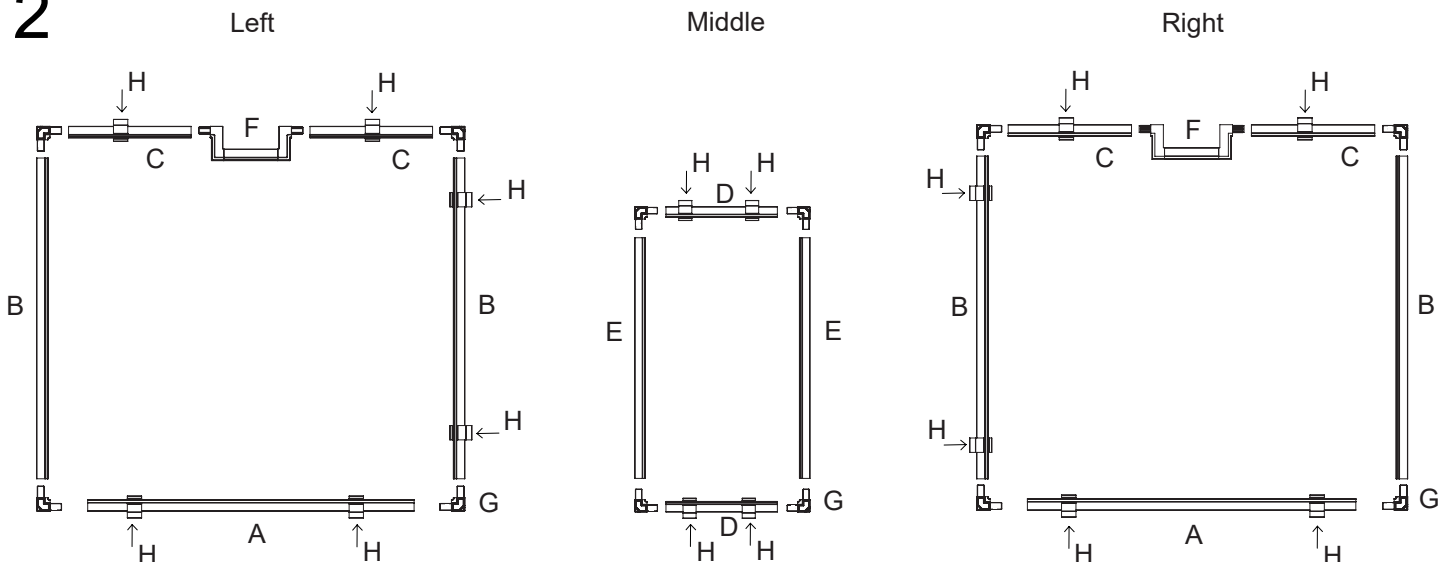

CODE	PART	Qty
A	Aluminum Frame – A	2
B	Aluminum Frame – B	4
C	Aluminum Frame – C	4
D	Aluminum Frame – E	2
E	Aluminum Frame – F	2
F	Lighting Mount Cutout	2
G	Outer Corner Connector	12
H	Hanging Clips	16
I	Clear Mesh Netting	3
J	Mesh Spline	3

	MT FRAG 155.5	MT FRAG 175.6
A	22.6" (573mm) x 2	28.5" (723mm) x 2
B	22.3" (566mm) x 4	22.3" (566mm) x 4
C	8.5" (215.5mm) x 4	11.4" (290.5mm) x 4
D	8.4" (213mm) x 2	8.4" (213mm) x 2
E	17.8" (451mm) x 2	17.8" (451mm) x 2

2