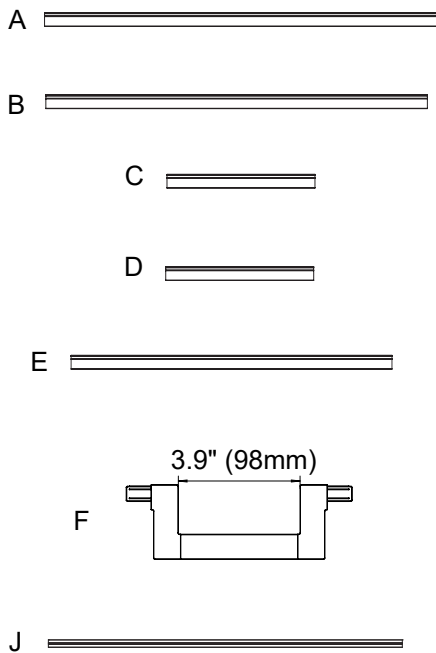

1

CODE	PART	Qty
A	Aluminum Frame – A	2
B	Aluminum Frame – B	4
C	Aluminum Frame – C	4
D	Aluminum Frame – E	2
E	Aluminum Frame – F	2
F	Lighting Mount Cutout	2
G	Outer Corner Connector	12
H	Hanging Clips	16
I	Clear Mesh Netting	3
J	Mesh Spline	3

	MT FRAG 155.5	MT FRAG 175.6
A	22.6" (573mm) x 2	28.5" (723mm) x 2
B	22.3" (566mm) x 4	22.3" (566mm) x 4
C	8.5" (215.5mm) x 4	11.4" (290.5mm) x 4
D	8.4" (213mm) x 2	8.4" (213mm) x 2
E	17.8" (451mm) x 2	17.8" (451mm) x 2

2

3

4

5

6