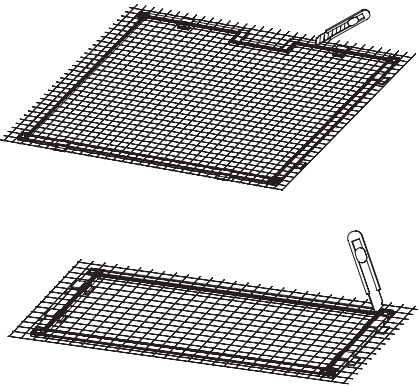

1

CODE	PART	Qty
A	Aluminum Frame – A	2
B	Aluminum Frame – B	4
C	Aluminum Frame – C	4
D	Aluminum Frame – E	2
E	Aluminum Frame – F	2
F	Lighting Mount Cutout	2
G	Outer Corner Connector	12
H	Hanging Clips	16
I	Clear Mesh Netting	3
J	Mesh Spline	3

	MT FRAG 155.5	MT FRAG 175.6
A	22.6" (573mm) x 2	28.5" (723mm) x 2
B	22.3" (566mm) x 4	22.3" (566mm) x 4
C	8.5" (215.5mm) x 4	11.4" (290.5mm) x 4
D	8.4" (213mm) x 2	8.4" (213mm) x 2
E	17.8" (451mm) x 2	17.8" (451mm) x 2

2

3

4

5

6