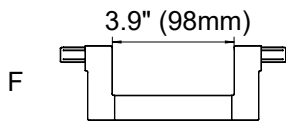

1

CODE	PART	Qty
A	Aluminum Frame – A	2
B	Aluminum Frame – B	4
C	Aluminum Frame – C	4
D	Aluminum Frame – E	2
E	Aluminum Frame – F	2
F	Lighting Mount Cutout	2
G	Outer Corner Connector	12
H	Hanging Clips	16
I	Clear Mesh Netting	3
J	Mesh Spline	3

	MT FRAG 155.5	MT FRAG 175.6
A	22.6" (573mm) x 2	28.5" (723mm) x 2
B	22.3" (566mm) x 4	22.3" (566mm) x 4
C	8.5" (215.5mm) x 4	11.4" (290.5mm) x 4
D	8.4" (213mm) x 2	8.4" (213mm) x 2
E	17.8" (451mm) x 2	17.8" (451mm) x 2