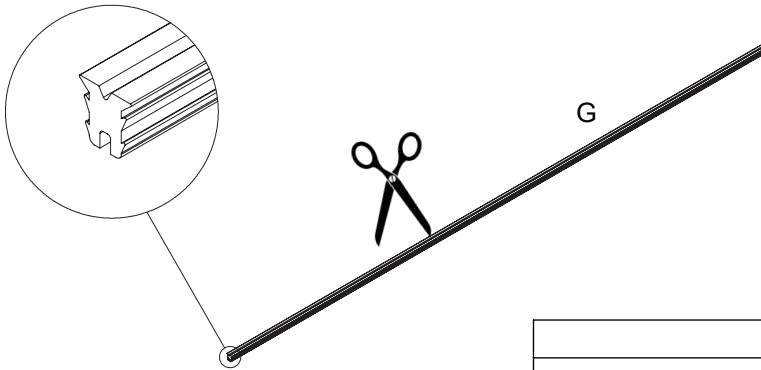

1

CODE	PART	Qty
A	Aluminum Frame – Width	2
B	Aluminum Frame – Length	2
C	Frame Corners	4
D	Hanging Clips	4
E	Auxiliary Bracket	2
F	Clear Mesh Netting	1
G	Mesh Spline	1

2

	G1	G2
AIO 50.3	12.5"(317mm)*2	15.7"(399mm)*2
AIO 65.4	12.5"(317mm)*2	21.6"(549mm)*2

3

4

5

6

1

CODE	PART	Qty
A	Aluminum Frame – Width	2
B	Aluminum Frame – Length	2
C	Frame Corners	4
D	Hanging Clips	4
E	Auxiliary Bracket	2
F	Clear Mesh Netting	1
G	Mesh Spline	1

2

	G1	G2
AIO 50.3	12.5"(317mm)*2	15.7"(399mm)*2
AIO 65.4	12.5"(317mm)*2	21.6"(549mm)*2