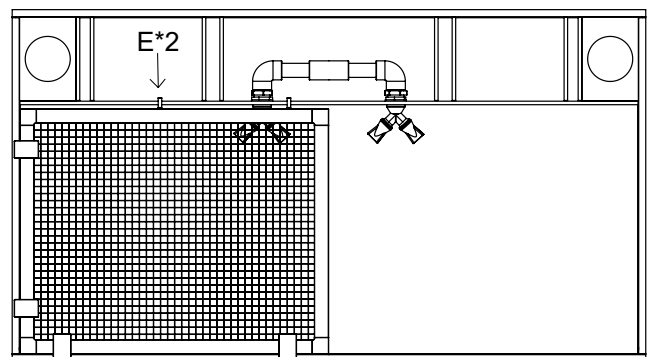

1

CODE	PART	Qty
A	Aluminum Frame – Width	2
B	Aluminum Frame – Length	2
C	Frame Corners	4
D	Hanging Clips	4
E	Auxiliary Bracket	2
F	Clear Mesh Netting	1
G	Mesh Spline	1

2

	G1	G2
AIO 50.3	12.5"(317mm)*2	15.7"(399mm)*2
AIO 65.4	12.5"(317mm)*2	21.6"(549mm)*2

3

4

5

6

1

CODE	PART	Qty
A	Aluminum Frame – Width	2
B	Aluminum Frame – Length	2
C	Frame Corners	4
D	Hanging Clips	4
E	Auxiliary Bracket	2
F	Clear Mesh Netting	1
G	Mesh Spline	1

2

	G1	G2
AIO 50.3	12.5"(317mm)*2	15.7"(399mm)*2
AIO 65.4	12.5"(317mm)*2	21.6"(549mm)*2