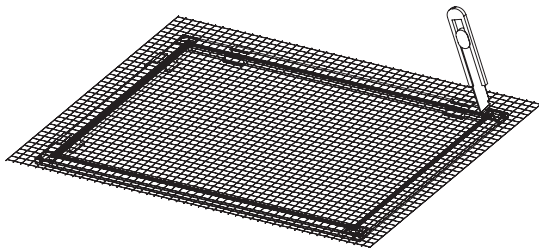

1

CODE	PART	Qty
A	Aluminum Frame – Width	2
B	Aluminum Frame – Length	2
C	Frame Corners	4
D	Hanging Clips	4
E	Auxiliary Bracket	2
F	Clear Mesh Netting	1
G	Mesh Spline	1

2

	G1	G2
AIO 50.3	12.5"(317mm)*2	15.7"(399mm)*2
AIO 65.4	12.5"(317mm)*2	21.6"(549mm)*2

3

4

5

6

1

CODE	PART	Qty
A	Aluminum Frame – Width	2
B	Aluminum Frame – Length	2
C	Frame Corners	4
D	Hanging Clips	4
E	Auxiliary Bracket	2
F	Clear Mesh Netting	1
G	Mesh Spline	1

2

	G1	G2
AIO 50.3	12.5"(317mm)*2	15.7"(399mm)*2
AIO 65.4	12.5"(317mm)*2	21.6"(549mm)*2