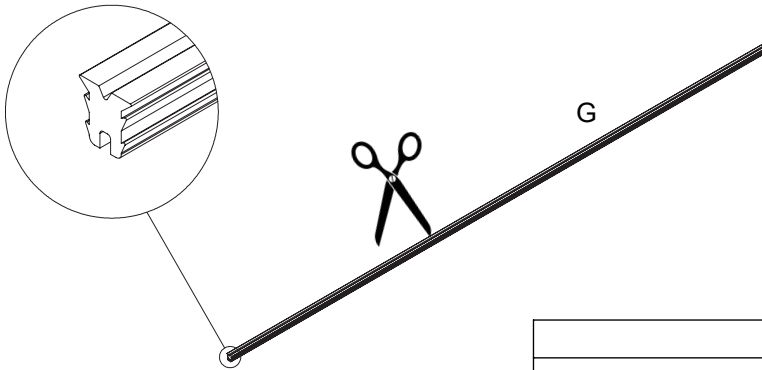

1

CODE	PART	Qty
A	Aluminum Frame – Width	2
B	Aluminum Frame – Length	2
C	Frame Corners	4
D	Hanging Clips	4
E	Auxiliary Bracket	2
F	Clear Mesh Netting	1
G	Mesh Spline	1

2

	G1	G2
AIO 50.3	12.5"(317mm)*2	15.7"(399mm)*2
AIO 65.4	12.5"(317mm)*2	21.6"(549mm)*2

3

4

5

6

1

CODE	PART	Qty
A	Aluminum Frame – Width	2
B	Aluminum Frame – Length	2
C	Frame Corners	4
D	Hanging Clips	4
E	Auxiliary Bracket	2
F	Clear Mesh Netting	1
G	Mesh Spline	1

2

	G1	G2
AIO 50.3	12.5"(317mm)*2	15.7"(399mm)*2
AIO 65.4	12.5"(317mm)*2	21.6"(549mm)*2