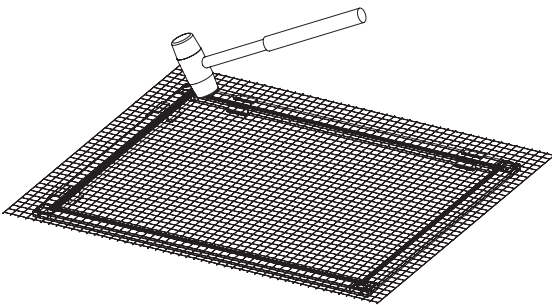

1

CODE	PART	Qty
A	Aluminum Frame – Width	2
B	Aluminum Frame – Length	2
C	Frame Corners	4
D	Hanging Clips	4
E	Auxiliary Bracket	2
F	Clear Mesh Netting	1
G	Mesh Spline	1

2

	G1	G2
AIO 50.3	12.5"(317mm)*2	15.7"(399mm)*2
AIO 65.4	12.5"(317mm)*2	21.6"(549mm)*2

3

4

5

6

1

CODE	PART	Qty
A	Aluminum Frame – Width	2
B	Aluminum Frame – Length	2
C	Frame Corners	4
D	Hanging Clips	4
E	Auxiliary Bracket	2
F	Clear Mesh Netting	1
G	Mesh Spline	1

2

	G1	G2
AIO 50.3	12.5"(317mm)*2	15.7"(399mm)*2
AIO 65.4	12.5"(317mm)*2	21.6"(549mm)*2