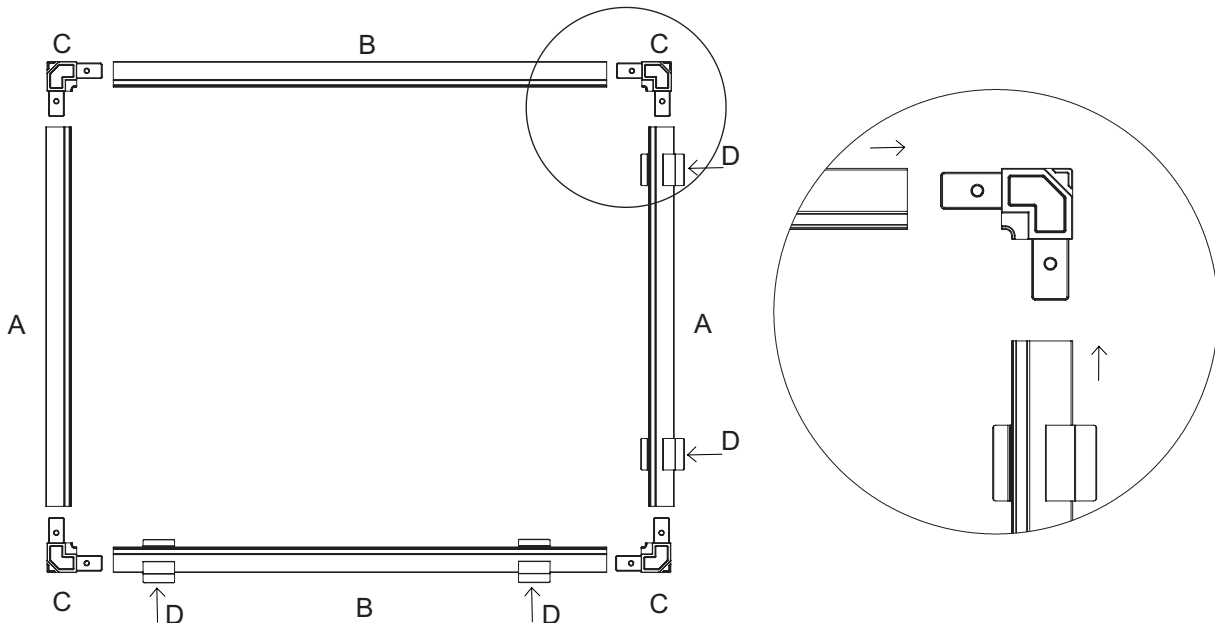

1

CODE	PART	Qty
A	Aluminum Frame – Width	2
B	Aluminum Frame – Length	2
C	Frame Corners	4
D	Hanging Clips	4
E	Auxiliary Bracket	2
F	Clear Mesh Netting	1
G	Mesh Spline	1

2

	G1	G2
AIO 50.3	12.5"(317mm)*2	15.7"(399mm)*2
AIO 65.4	12.5"(317mm)*2	21.6"(549mm)*2

3

4

5

6

1

CODE	PART	Qty
A	Aluminum Frame – Width	2
B	Aluminum Frame – Length	2
C	Frame Corners	4
D	Hanging Clips	4
E	Auxiliary Bracket	2
F	Clear Mesh Netting	1
G	Mesh Spline	1

2

	G1	G2
AIO 50.3	12.5"(317mm)*2	15.7"(399mm)*2
AIO 65.4	12.5"(317mm)*2	21.6"(549mm)*2