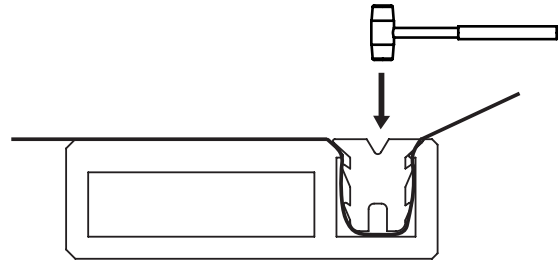

1

CODE	PART	Qty
A	Aluminum Frame – Width	2
B	Aluminum Frame – Length	2
C	Frame Corners	4
D	Hanging Clips	4
E	Auxiliary Bracket	2
F	Clear Mesh Netting	1
G	Mesh Spline	1

2

	G1	G2
AIO 50.3	12.5"(317mm)*2	15.7"(399mm)*2
AIO 65.4	12.5"(317mm)*2	21.6"(549mm)*2

3

4

5

6

1

CODE	PART	Qty
A	Aluminum Frame – Width	2
B	Aluminum Frame – Length	2
C	Frame Corners	4
D	Hanging Clips	4
E	Auxiliary Bracket	2
F	Clear Mesh Netting	1
G	Mesh Spline	1

2

	G1	G2
AIO 50.3	12.5"(317mm)*2	15.7"(399mm)*2
AIO 65.4	12.5"(317mm)*2	21.6"(549mm)*2