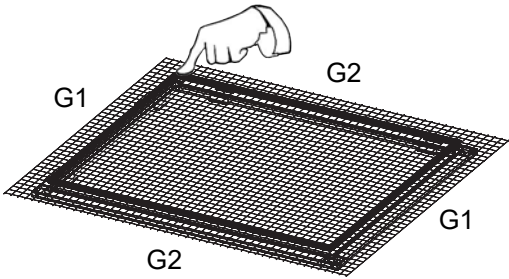

1

CODE	PART	Qty
A	Aluminum Frame – Width	2
B	Aluminum Frame – Length	2
C	Frame Corners	4
D	Hanging Clips	4
E	Auxiliary Bracket	2
F	Clear Mesh Netting	1
G	Mesh Spline	1

2

	G1	G2
AIO 50.3	12.5"(317mm)*2	15.7"(399mm)*2
AIO 65.4	12.5"(317mm)*2	21.6"(549mm)*2

3

4

5

6

1

CODE	PART	Qty
A	Aluminum Frame – Width	2
B	Aluminum Frame – Length	2
C	Frame Corners	4
D	Hanging Clips	4
E	Auxiliary Bracket	2
F	Clear Mesh Netting	1
G	Mesh Spline	1

2

	G1	G2
AIO 50.3	12.5"(317mm)*2	15.7"(399mm)*2
AIO 65.4	12.5"(317mm)*2	21.6"(549mm)*2