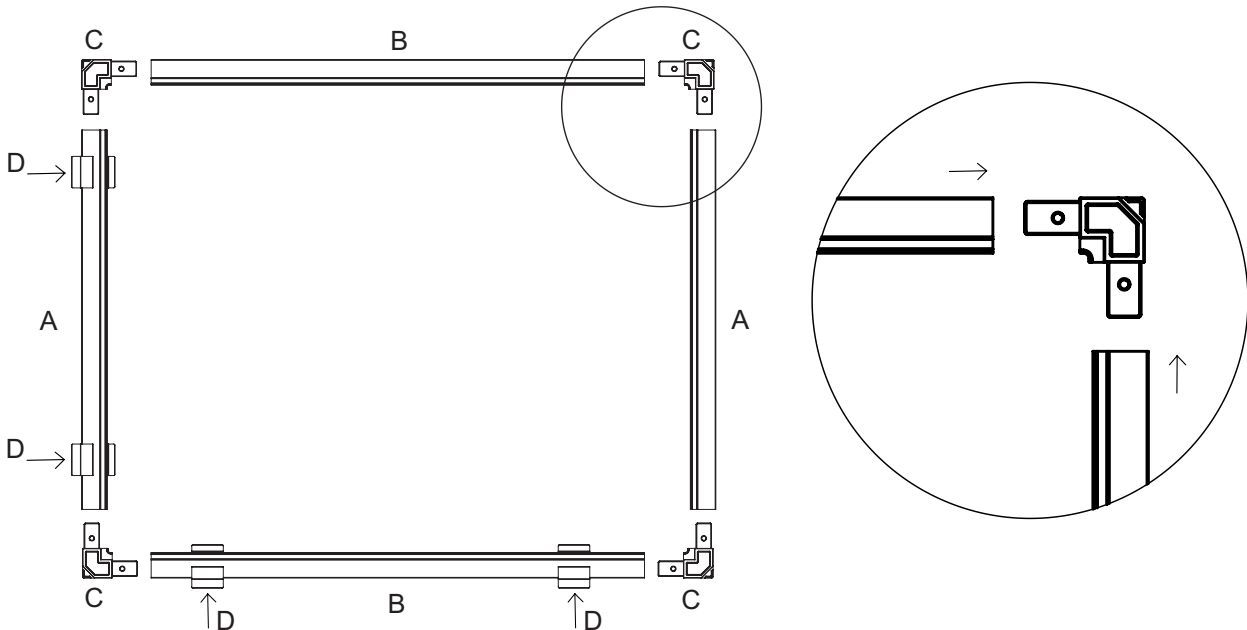

G1	G2
AIO 50.3	12.5"(317mm)*2	15.7"(399mm)*2
AIO 65.4	12.5"(317mm)*2	21.6"(549mm)*2

3