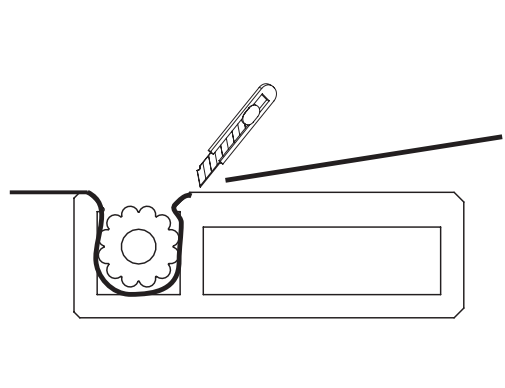

1

CODE	PART	Qty
A	Aluminum Frame – A	2
B	Aluminum Frame – B	4
C	Aluminum Frame – C	4
D	Aluminum Frame – D	2
E	Aluminum Frame – E	2
F	LED Light Mount Cutout	2
G	Frame Corners	12
H	Hanging Clips	16
I	Clear Mesh Netting	3
J	Mesh Spline	3

	MT REEF/RDX 180.5	MT REEF/RDX 220.6
A	22.4"(570mm)*2	28.2"(716mm)*2
B	22.1"(560mm)*4	21.7"(552mm)*4
C	8.4"(214mm)*4	11.3"(287mm)*4
D	8.4"(213mm)*2	8.4"(213mm)*2
E	18.2"(460mm)*2	17.9"(452mm)*2

2

3

4

5

6