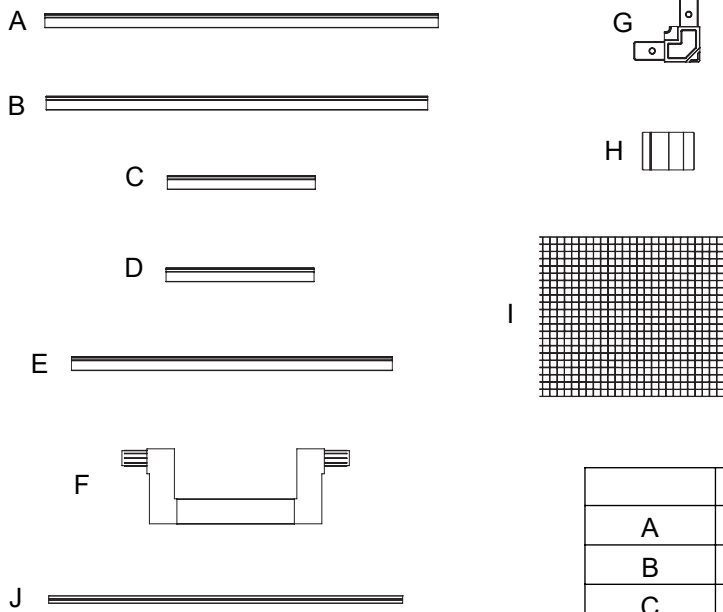

1

CODE	PART	Qty
A	Aluminum Frame – A	2
B	Aluminum Frame – B	4
C	Aluminum Frame – C	4
D	Aluminum Frame – D	2
E	Aluminum Frame – E	2
F	LED Light Mount Cutout	2
G	Frame Corners	12
H	Hanging Clips	16
I	Clear Mesh Netting	3
J	Mesh Spline	3

	MT REEF/RDX 180.5	MT REEF/RDX 220.6
A	22.4"(570mm)*2	28.2"(716mm)*2
B	22.1"(560mm)*4	21.7"(552mm)*4
C	8.4"(214mm)*4	11.3"(287mm)*4
D	8.4"(213mm)*2	8.4"(213mm)*2
E	18.2"(460mm)*2	17.9"(452mm)*2

2

3

4

5

6