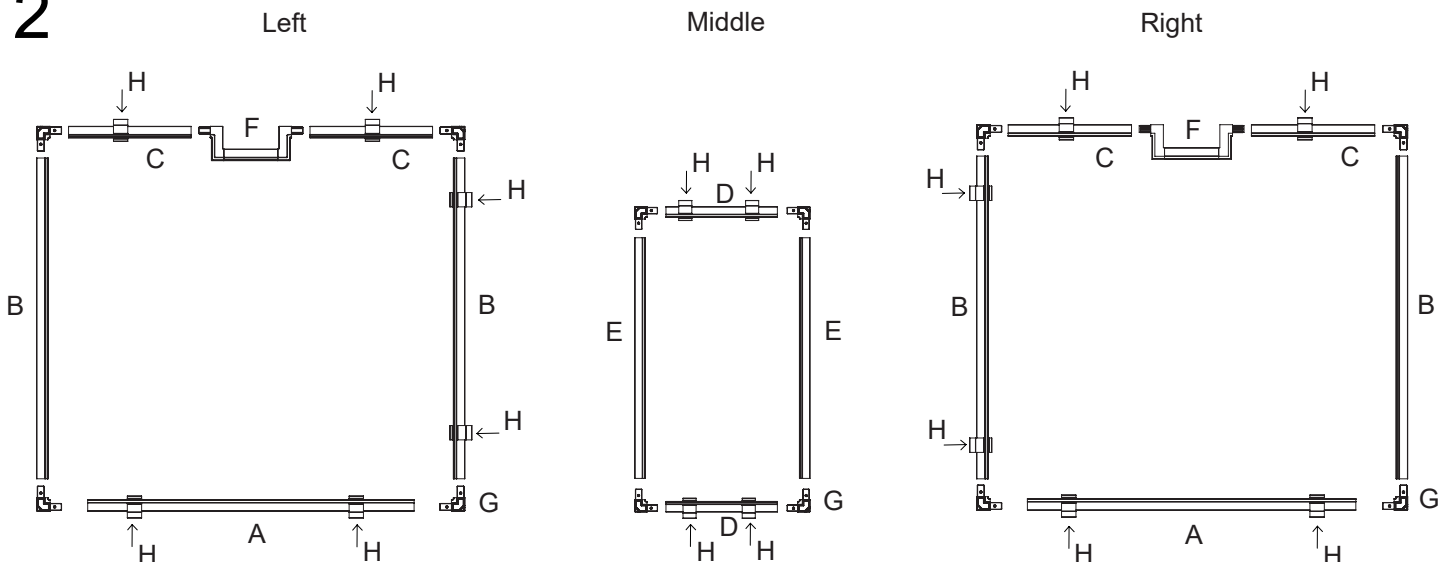

1

CODE	PART	Qty
A	Aluminum Frame – A	2
B	Aluminum Frame – B	4
C	Aluminum Frame – C	4
D	Aluminum Frame – D	2
E	Aluminum Frame – E	2
F	LED Light Mount Cutout	2
G	Frame Corners	12
H	Hanging Clips	16
I	Clear Mesh Netting	3
J	Mesh Spline	3

	MT REEF/RDX 180.5	MT REEF/RDX 220.6
A	22.4"(570mm)*2	28.2"(716mm)*2
B	22.1"(560mm)*4	21.7"(552mm)*4
C	8.4"(214mm)*4	11.3"(287mm)*4
D	8.4"(213mm)*2	8.4"(213mm)*2
E	18.2"(460mm)*2	17.9"(452mm)*2

2

3

4

5

6