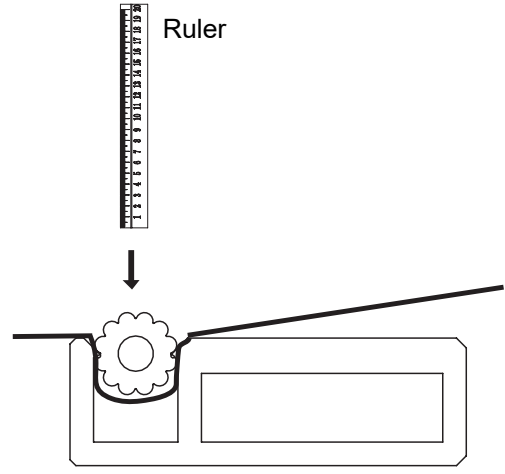

1

CODE	PART	Qty
A	Aluminum Frame – A	2
B	Aluminum Frame – B	4
C	Aluminum Frame – C	4
D	Aluminum Frame – D	2
E	Aluminum Frame – E	2
F	LED Light Mount Cutout	2
G	Frame Corners	12
H	Hanging Clips	16
I	Clear Mesh Netting	3
J	Mesh Spline	3

	MT REEF/RDX 180.5	MT REEF/RDX 220.6
A	22.4"(570mm)*2	28.2"(716mm)*2
B	22.1"(560mm)*4	21.7"(552mm)*4
C	8.4"(214mm)*4	11.3"(287mm)*4
D	8.4"(213mm)*2	8.4"(213mm)*2
E	18.2"(460mm)*2	17.9"(452mm)*2

2

3

4

5

6