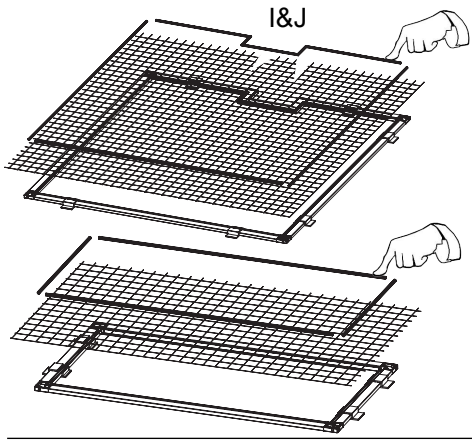

1

CODE	PART	Qty
A	Aluminum Frame – A	2
B	Aluminum Frame – B	4
C	Aluminum Frame – C	4
D	Aluminum Frame – D	2
E	Aluminum Frame – E	2
F	LED Light Mount Cutout	2
G	Frame Corners	12
H	Hanging Clips	16
I	Clear Mesh Netting	3
J	Mesh Spline	3

	MT REEF/RDX 180.5	MT REEF/RDX 220.6
A	22.4"(570mm)*2	28.2"(716mm)*2
B	22.1"(560mm)*4	21.7"(552mm)*4
C	8.4"(214mm)*4	11.3"(287mm)*4
D	8.4"(213mm)*2	8.4"(213mm)*2
E	18.2"(460mm)*2	17.9"(452mm)*2

2

3

4

5

6