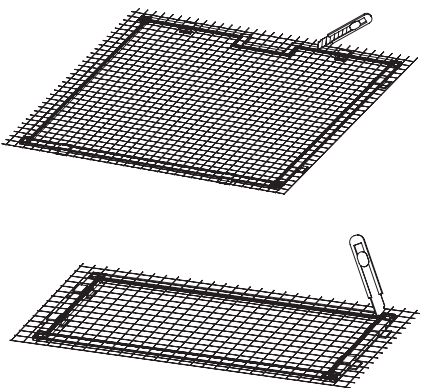

1

CODE	PART	Qty
A	Aluminum Frame – A	2
B	Aluminum Frame – B	4
C	Aluminum Frame – C	4
D	Aluminum Frame – D	2
E	Aluminum Frame – E	2
F	LED Light Mount Cutout	2
G	Frame Corners	12
H	Hanging Clips	16
I	Clear Mesh Netting	3
J	Mesh Spline	3

	MT REEF/RDX 180.5	MT REEF/RDX 220.6
A	22.4"(570mm)*2	28.2"(716mm)*2
B	22.1"(560mm)*4	21.7"(552mm)*4
C	8.4"(214mm)*4	11.3"(287mm)*4
D	8.4"(213mm)*2	8.4"(213mm)*2
E	18.2"(460mm)*2	17.9"(452mm)*2

2

3

4

5

6