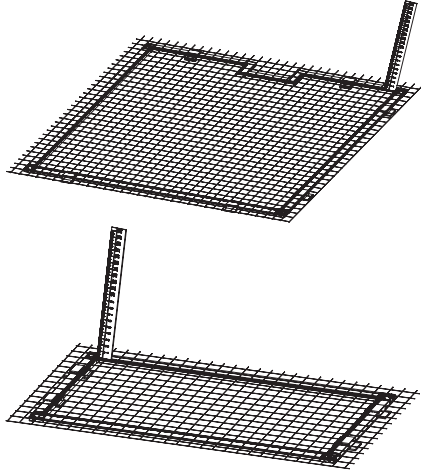

1

CODE	PART	Qty
A	Aluminum Frame – A	2
B	Aluminum Frame – B	4
C	Aluminum Frame – C	4
D	Aluminum Frame – D	2
E	Aluminum Frame – E	2
F	LED Light Mount Cutout	2
G	Frame Corners	12
H	Hanging Clips	16
I	Clear Mesh Netting	3
J	Mesh Spline	3

	MT REEF/RDX 180.5	MT REEF/RDX 220.6
A	22.4"(570mm)*2	28.2"(716mm)*2
B	22.1"(560mm)*4	21.7"(552mm)*4
C	8.4"(214mm)*4	11.3"(287mm)*4
D	8.4"(213mm)*2	8.4"(213mm)*2
E	18.2"(460mm)*2	17.9"(452mm)*2

2

3

4

5

6