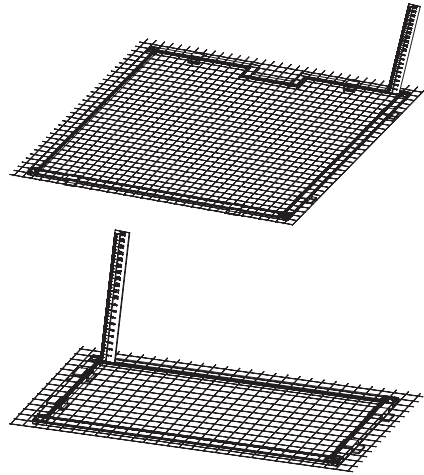

1

| CODE | PART | Qty |
|------|------------------------|-----|
| A | Aluminum Frame – A | 2 |
| B | Aluminum Frame – B | 4 |
| C | Aluminum Frame – C | 2 |
| D | Aluminum Frame – D | 2 |
| E | Aluminum Frame – E | 2 |
| F | Aluminum Frame – F | 2 |
| G | LED Light Mount Cutout | 2 |
| H | Frame Corners | 12 |
| I | Hanging Clips | 16 |
| J | Clear Mesh Netting | 3 |
| K | Mesh Spline | 3 |

| | MT INFINIA 215.5 | MT INFINIA 275.6 |
|---|------------------|------------------|
| A | 20.3"(516.5mm)*2 | 26.2"(666.5mm)*2 |
| B | 23.2"(589mm)*4 | 24.8"(629mm)*4 |
| C | 7.4"(187mm)*2 | 11.3"(287mm)*2 |
| D | 7.4"(187mm)*2 | 9.4"(237.5mm)*2 |
| E | 12.3"(313mm)*2 | 12.3"(313mm)*2 |
| F | 19.3"(489mm)*2 | 20.8"(529mm)*2 |

2

3

4

5

6