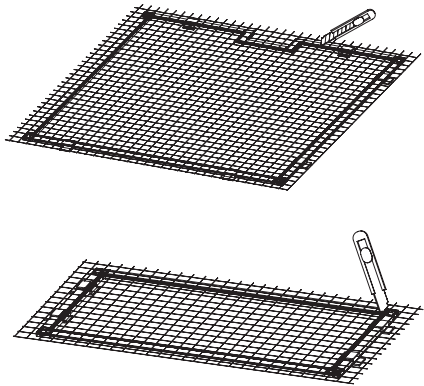

1

| CODE | PART | Qty |
|------|------------------------|-----|
| A | Aluminum Frame – A | 2 |
| B | Aluminum Frame – B | 4 |
| C | Aluminum Frame – C | 2 |
| D | Aluminum Frame – D | 2 |
| E | Aluminum Frame – E | 2 |
| F | Aluminum Frame – F | 2 |
| G | LED Light Mount Cutout | 2 |
| H | Frame Corners | 12 |
| I | Hanging Clips | 16 |
| J | Clear Mesh Netting | 3 |
| K | Mesh Spline | 3 |

| | MT INFINIA 215.5 | MT INFINIA 275.6 |
|---|------------------|------------------|
| A | 20.3"(516.5mm)*2 | 26.2"(666.5mm)*2 |
| B | 23.2"(589mm)*4 | 24.8"(629mm)*4 |
| C | 7.4"(187mm)*2 | 11.3"(287mm)*2 |
| D | 7.4"(187mm)*2 | 9.4"(237.5mm)*2 |
| E | 12.3"(313mm)*2 | 12.3"(313mm)*2 |
| F | 19.3"(489mm)*2 | 20.8"(529mm)*2 |

2

3

4

5

6