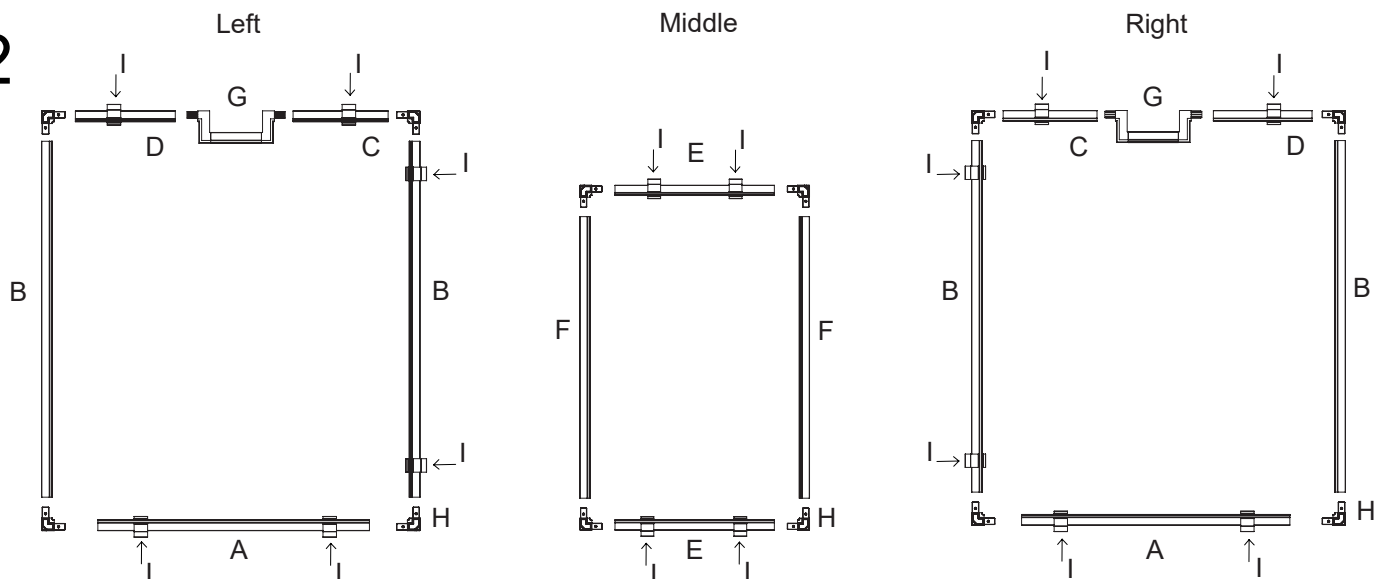

CODE	PART	Qty
A	Aluminum Frame – A	2
B	Aluminum Frame – B	4
C	Aluminum Frame – C	2
D	Aluminum Frame – D	2
E	Aluminum Frame – E	2
F	Aluminum Frame – F	2
G	LED Light Mount Cutout	2
H	Frame Corners	12
I	Hanging Clips	16
J	Clear Mesh Netting	3
K	Mesh Spline	3

	MT INFINIA 215.5	MT INFINIA 275.6
A	20.3"(516.5mm)*2	26.2"(666.5mm)*2
B	23.2"(589mm)*4	24.8"(629mm)*4
C	7.4"(187mm)*2	11.3"(287mm)*2
D	7.4"(187mm)*2	9.4"(237.5mm)*2
E	12.3"(313mm)*2	12.3"(313mm)*2
F	19.3"(489mm)*2	20.8"(529mm)*2

2