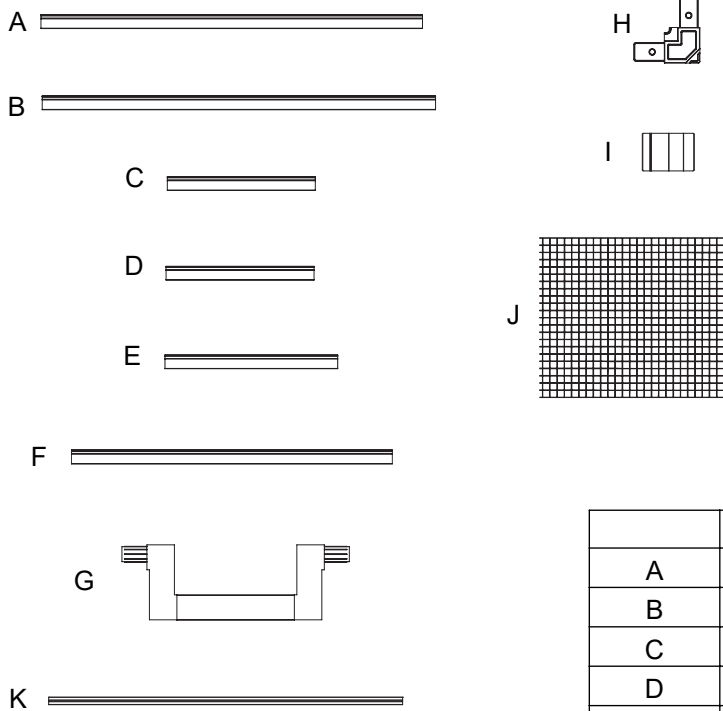

1

| CODE | PART | Qty |
|------|------------------------|-----|
| A | Aluminum Frame – A | 2 |
| B | Aluminum Frame – B | 4 |
| C | Aluminum Frame – C | 2 |
| D | Aluminum Frame – D | 2 |
| E | Aluminum Frame – E | 2 |
| F | Aluminum Frame – F | 2 |
| G | LED Light Mount Cutout | 2 |
| H | Frame Corners | 12 |
| I | Hanging Clips | 16 |
| J | Clear Mesh Netting | 3 |
| K | Mesh Spline | 3 |

| | MT INFINIA 215.5 | MT INFINIA 275.6 |
|---|------------------|------------------|
| A | 20.3"(516.5mm)*2 | 26.2"(666.5mm)*2 |
| B | 23.2"(589mm)*4 | 24.8"(629mm)*4 |
| C | 7.4"(187mm)*2 | 11.3"(287mm)*2 |
| D | 7.4"(187mm)*2 | 9.4"(237.5mm)*2 |
| E | 12.3"(313mm)*2 | 12.3"(313mm)*2 |
| F | 19.3"(489mm)*2 | 20.8"(529mm)*2 |

2

3

4

5

6