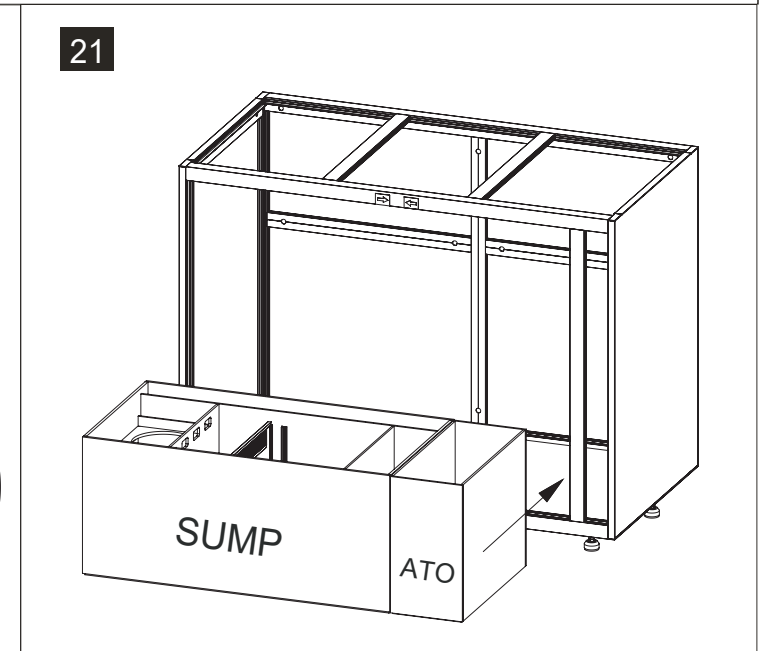

10

11

12

13

	Code	Name	QTY	Spare
	C1203	Leveling Foot	10	
	C1601	Rebound Kit	3	
	C1602	Screw M3.5*20 for Rebound Kit	6	
	C1011	Door Hinge	9	
	C1002	Screw M3.5x16 for Door Hinge	18	
	C1003	Screw M4x10 for Door Hinge	18	
	C1004	Stainless Plate	6	
	C1701	Silicone Pad(Clear)	6	2
	C1802	Spanner		1
	C1901	Silicone Sticker (Black)	40	5
	C2001	Logo		1
	C3001	Plastic Cover (Right)	4	
	C3002	Plastic Cover (Left)	4	