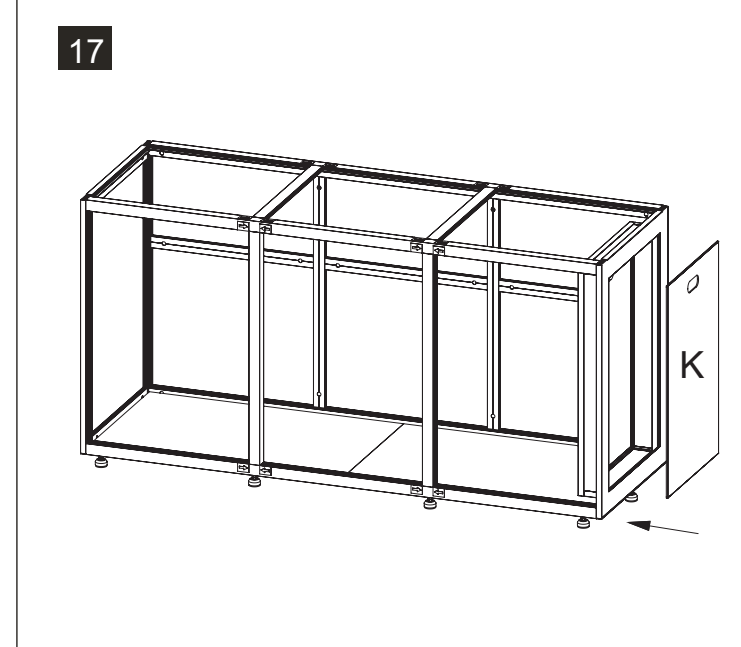

10

11

12

13

	Code	Name	QTY	Spare
	C1203	Leveling Foot	10	
	C1601	Rebound Kit	3	
	C1602	Screw M3.5*20 for Rebound Kit	6	
	C1011	Door Hinge	9	
	C1002	Screw M3.5x16 for Door Hinge	18	
	C1003	Screw M4x10 for Door Hinge	18	
	C1004	Stainless Plate	6	
	C1701	Silicone Pad(Clear)	6	2
	C1802	Spanner		1
	C1901	Silicone Sticker (Black)	40	5
	C2001	Logo		1
	C3001	Plastic Cover (Right)	4	
	C3002	Plastic Cover (Left)	4	