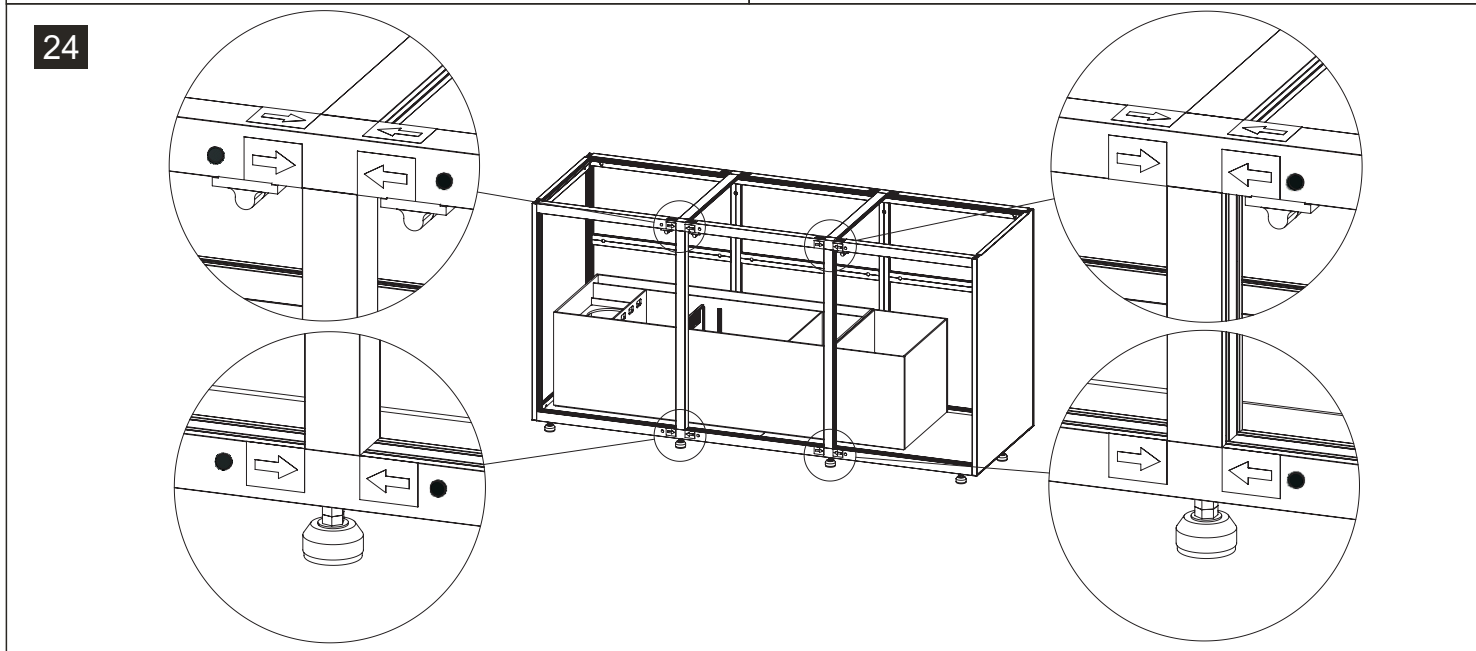

10

11

12

13

	Code	Name	QTY	Spare
	C1203	Leveling Foot	10	
	C1601	Rebound Kit	3	
	C1602	Screw M3.5*20 for Rebound Kit	6	
	C1011	Door Hinge	9	
	C1002	Screw M3.5x16 for Door Hinge	18	
	C1003	Screw M4x10 for Door Hinge	18	
	C1004	Stainless Plate	6	
	C1701	Silicone Pad(Clear)	6	2
	C1802	Spanner		1
	C1901	Silicone Sticker (Black)	40	5
	C2001	Logo		1
	C3001	Plastic Cover (Right)	4	
	C3002	Plastic Cover (Left)	4	