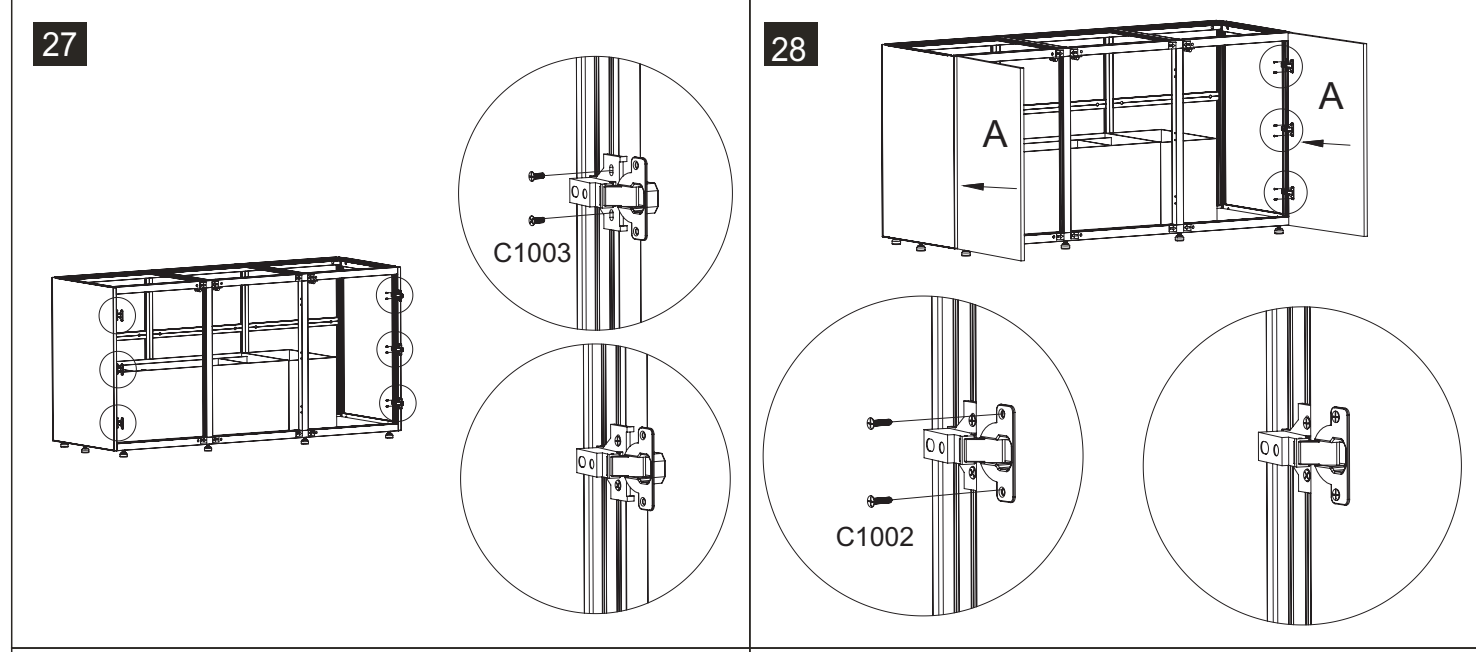

10

11

12

13

	Code	Name	QTY	Spare
	C1203	Leveling Foot	10	
	C1601	Rebound Kit	3	
	C1602	Screw M3.5*20 for Rebound Kit	6	
	C1011	Door Hinge	9	
	C1002	Screw M3.5x16 for Door Hinge	18	
	C1003	Screw M4x10 for Door Hinge	18	
	C1004	Stainless Plate	6	
	C1701	Silicone Pad(Clear)	6	2
	C1802	Spanner		1
	C1901	Silicone Sticker (Black)	40	5
	C2001	Logo		1
	C3001	Plastic Cover (Right)	4	
	C3002	Plastic Cover (Left)	4	