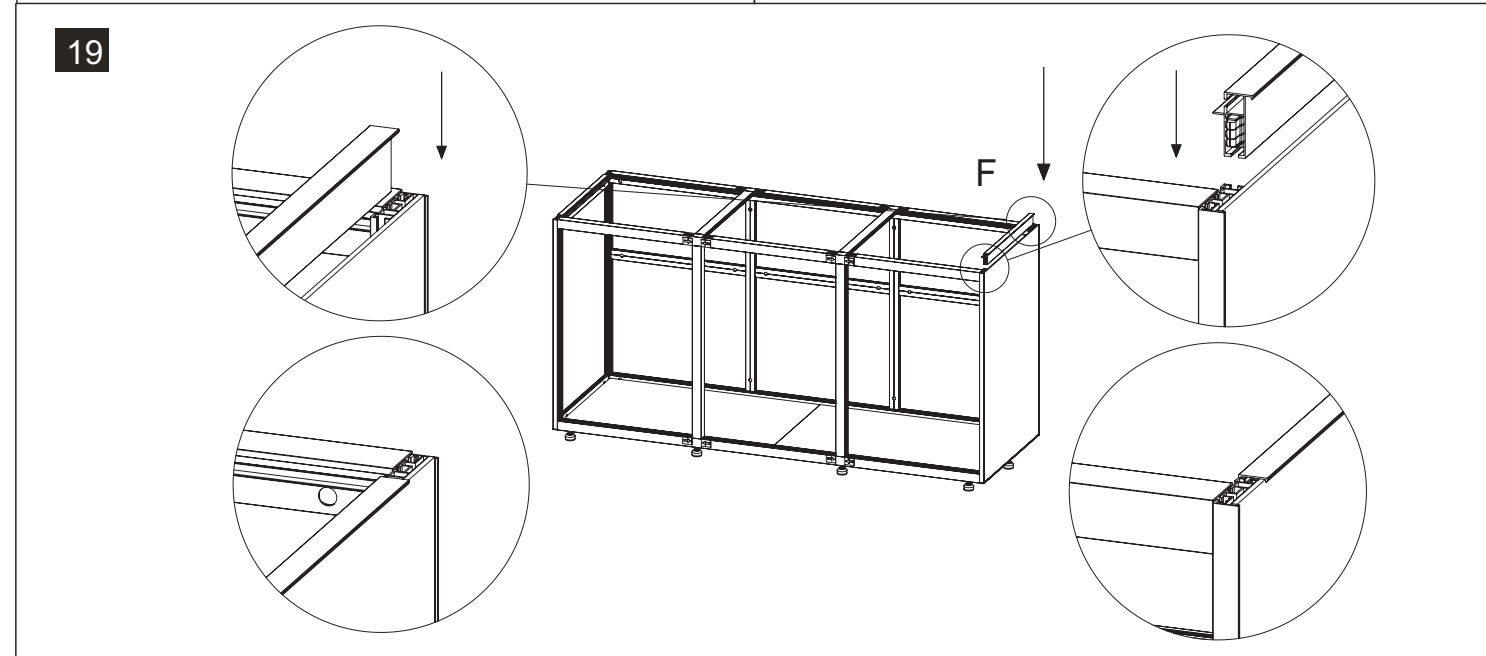

10

11

12

13

	Code	Name	QTY	Spare
	C1203	Leveling Foot	10	
	C1601	Rebound Kit	3	
	C1602	Screw M3.5*20 for Rebound Kit	6	
	C1011	Door Hinge	9	
	C1002	Screw M3.5x16 for Door Hinge	18	
	C1003	Screw M4x10 for Door Hinge	18	
	C1004	Stainless Plate	6	
	C1701	Silicone Pad(Clear)	6	2
	C1802	Spanner		1
	C1901	Silicone Sticker (Black)	40	5
	C2001	Logo		1
	C3001	Plastic Cover (Right)	4	
	C3002	Plastic Cover (Left)	4	