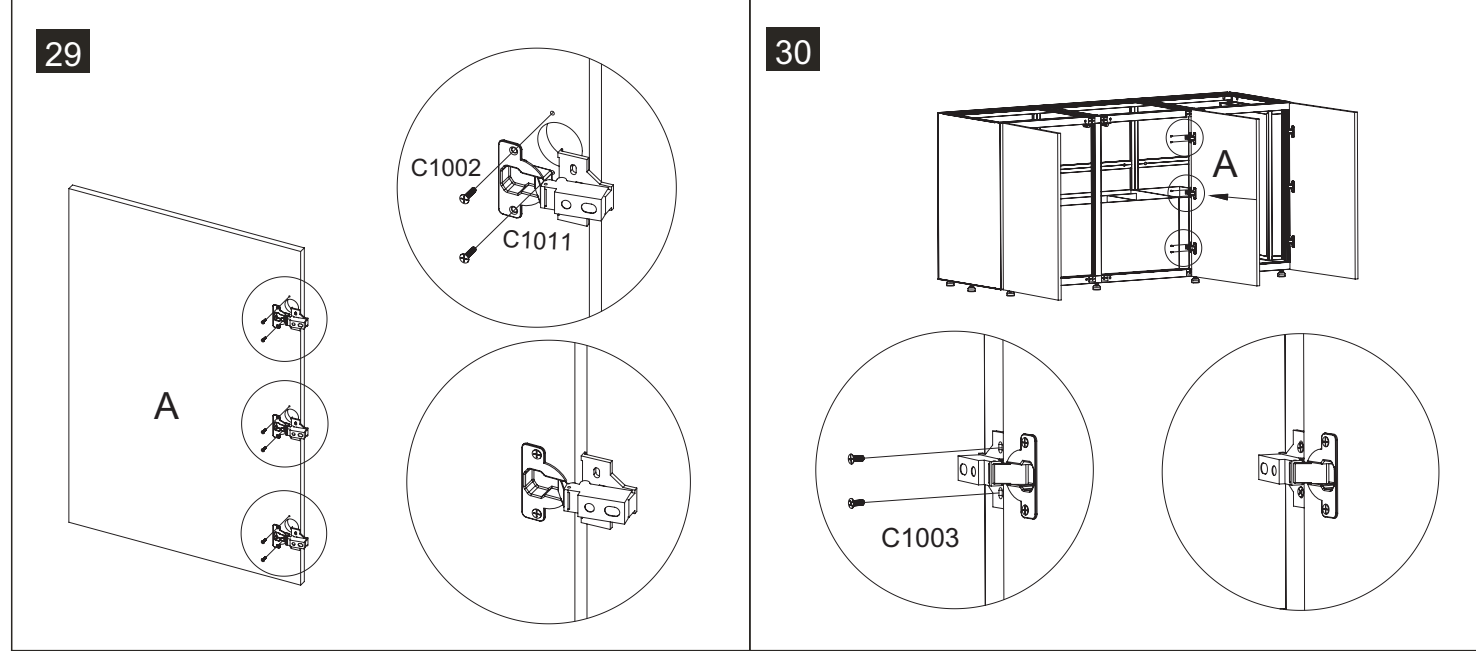

10

11

12

13

	Code	Name	QTY	Spare
	C1203	Leveling Foot	10	
	C1601	Rebound Kit	3	
	C1602	Screw M3.5*20 for Rebound Kit	6	
	C1011	Door Hinge	9	
	C1002	Screw M3.5x16 for Door Hinge	18	
	C1003	Screw M4x10 for Door Hinge	18	
	C1004	Stainless Plate	6	
	C1701	Silicone Pad(Clear)	6	2
	C1802	Spanner		1
	C1901	Silicone Sticker (Black)	40	5
	C2001	Logo		1
	C3001	Plastic Cover (Right)	4	
	C3002	Plastic Cover (Left)	4	