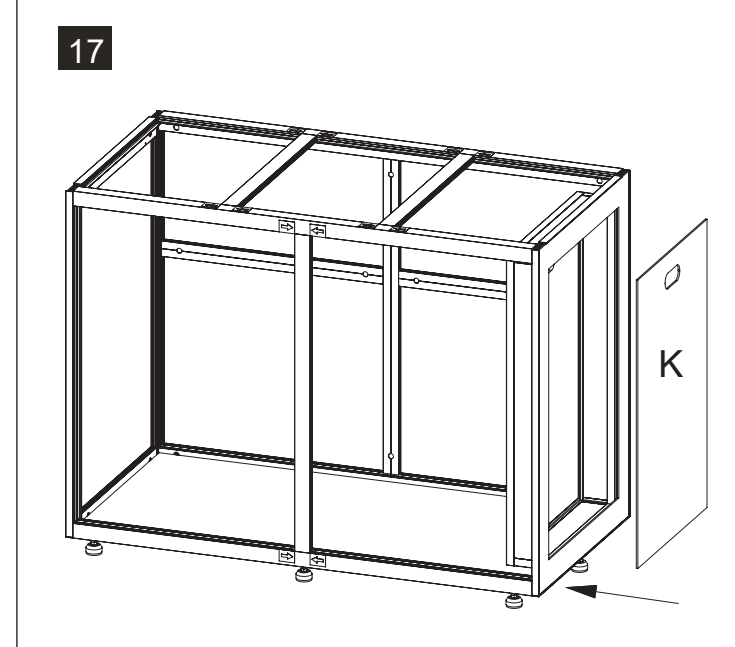

10

11

12

13

	Code	Name	QTY	Spare
	C1203	Leveling Foot	10	
	C1601	Rebound Kit	3	
	C1602	Screw M3.5*20 for Rebound Kit	6	
	C1011	Door Hinge	9	
	C1002	Screw M3.5x16 for Door Hinge	18	
	C1003	Screw M4x10 for Door Hinge	18	
	C1004	Stainless Plate	6	
	C1701	Silicone Pad(Clear)	6	2
	C1802	Spanner		1
	C1901	Silicone Sticker (Black)	40	5
	C2001	Logo		1
	C3001	Plastic Cover (Right)	4	
	C3002	Plastic Cover (Left)	4	