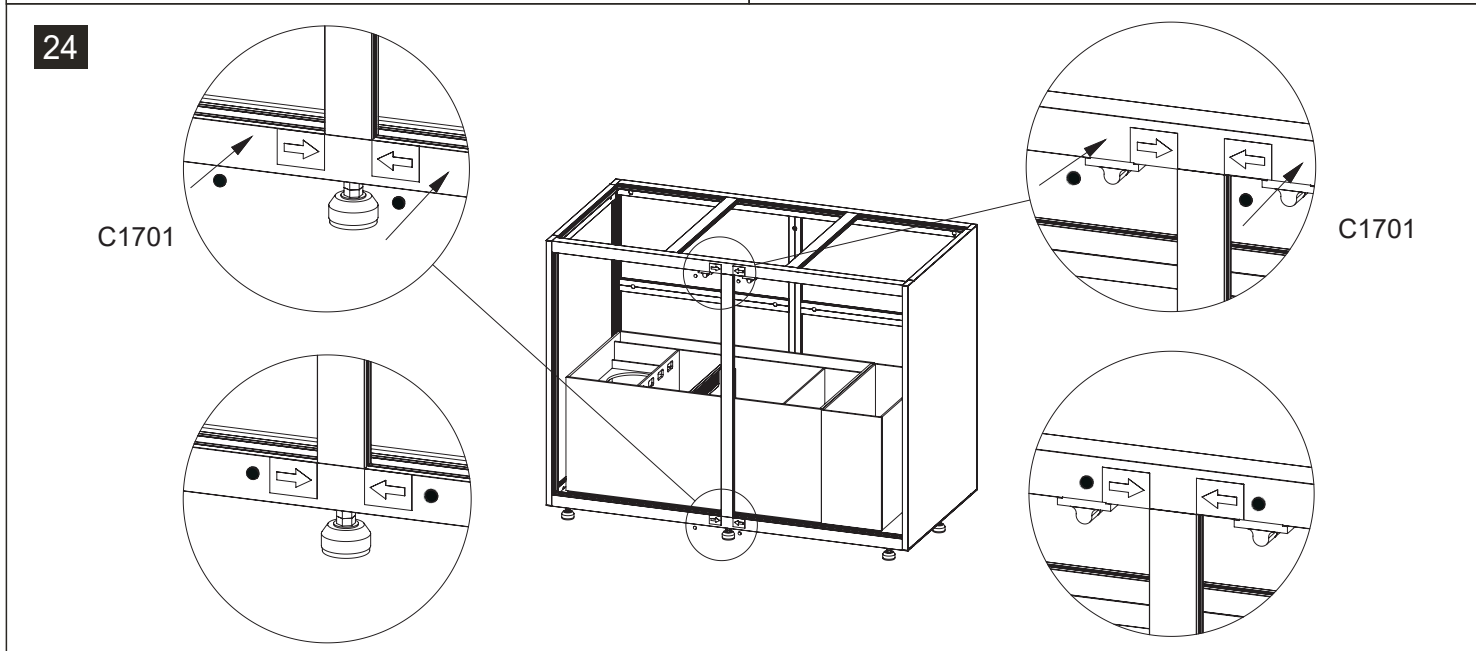

10

11

12

13

	Code	Name	QTY	Spare
	C1203	Leveling Foot	10	
	C1601	Rebound Kit	3	
	C1602	Screw M3.5*20 for Rebound Kit	6	
	C1011	Door Hinge	9	
	C1002	Screw M3.5x16 for Door Hinge	18	
	C1003	Screw M4x10 for Door Hinge	18	
	C1004	Stainless Plate	6	
	C1701	Silicone Pad(Clear)	6	2
	C1802	Spanner		1
	C1901	Silicone Sticker (Black)	40	5
	C2001	Logo		1
	C3001	Plastic Cover (Right)	4	
	C3002	Plastic Cover (Left)	4	