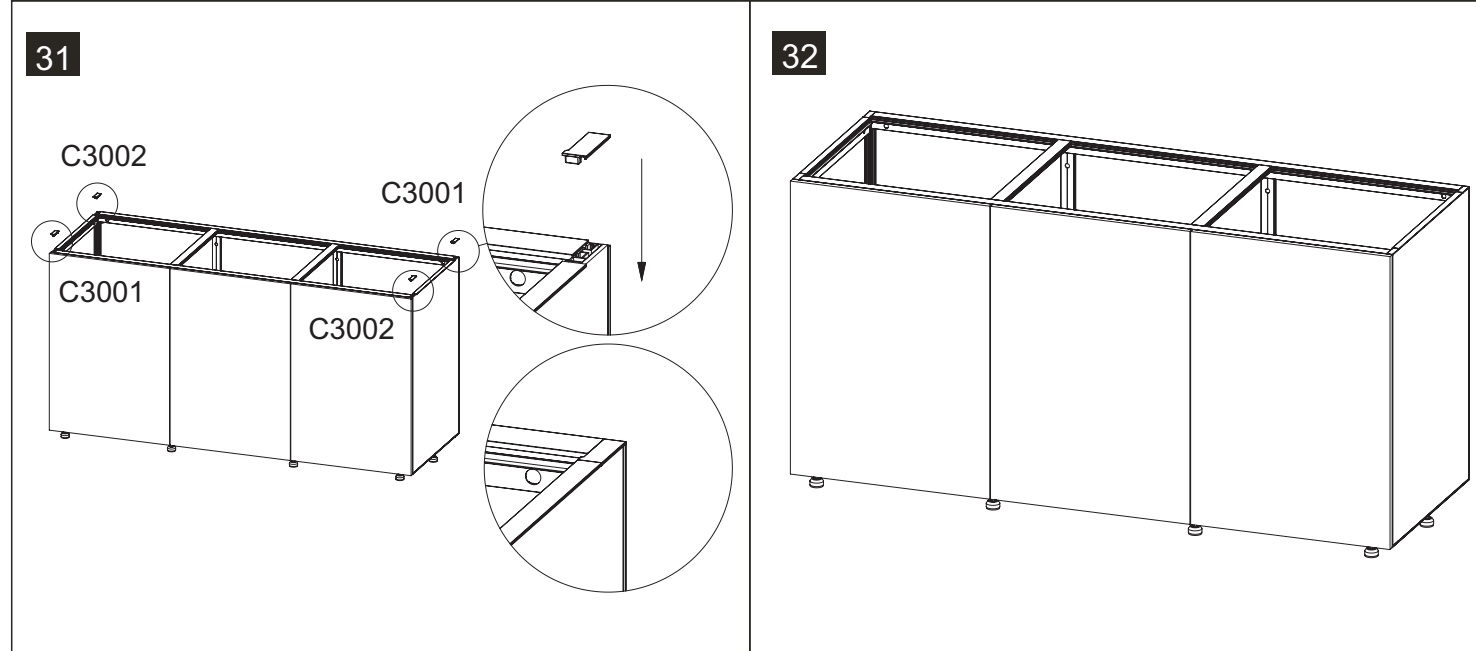

10

11

12

13

	Code	Name	QTY	Spare
	C1203	Leveling Foot	10	
	C1601	Rebound Kit	3	
	C1602	Screw M3.5*20 for Rebound Kit	6	
	C1011	Door Hinge	9	
	C1002	Screw M3.5x16 for Door Hinge	18	
	C1003	Screw M4x10 for Door Hinge	18	
	C1004	Stainless Plate	6	
	C1701	Silicone Pad(Clear)	6	2
	C1802	Spanner		1
	C1901	Silicone Sticker (Black)	40	5
	C2001	Logo		1
	C3001	Plastic Cover (Right)	4	
	C3002	Plastic Cover (Left)	4	