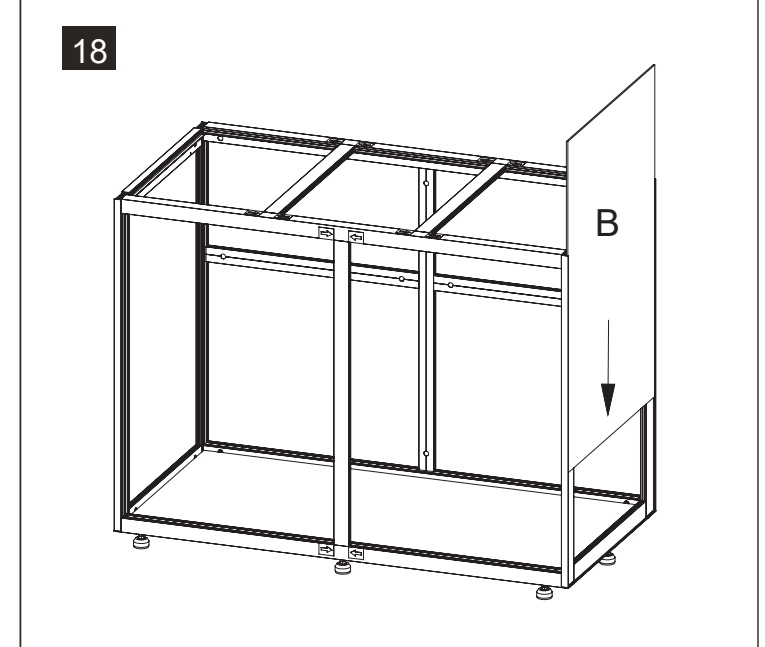

10

11

12

13

	Code	Name	QTY	Spare
	C1203	Leveling Foot	10	
	C1601	Rebound Kit	3	
	C1602	Screw M3.5*20 for Rebound Kit	6	
	C1011	Door Hinge	9	
	C1002	Screw M3.5x16 for Door Hinge	18	
	C1003	Screw M4x10 for Door Hinge	18	
	C1004	Stainless Plate	6	
	C1701	Silicone Pad(Clear)	6	2
	C1802	Spanner		1
	C1901	Silicone Sticker (Black)	40	5
	C2001	Logo		1
	C3001	Plastic Cover (Right)	4	
	C3002	Plastic Cover (Left)	4	