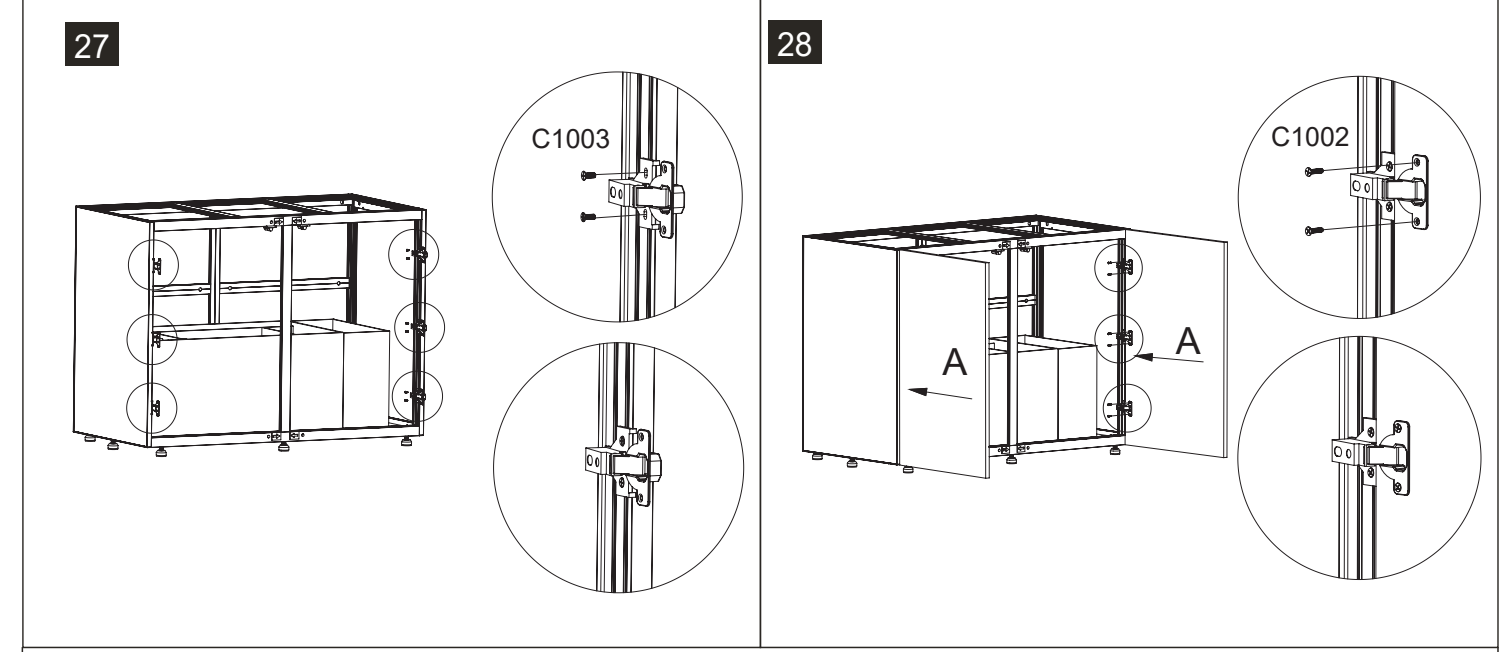

10

11

12

13

	Code	Name	QTY	Spare
	C1203	Leveling Foot	10	
	C1601	Rebound Kit	3	
	C1602	Screw M3.5*20 for Rebound Kit	6	
	C1011	Door Hinge	9	
	C1002	Screw M3.5x16 for Door Hinge	18	
	C1003	Screw M4x10 for Door Hinge	18	
	C1004	Stainless Plate	6	
	C1701	Silicone Pad(Clear)	6	2
	C1802	Spanner		1
	C1901	Silicone Sticker (Black)	40	5
	C2001	Logo		1
	C3001	Plastic Cover (Right)	4	
	C3002	Plastic Cover (Left)	4	