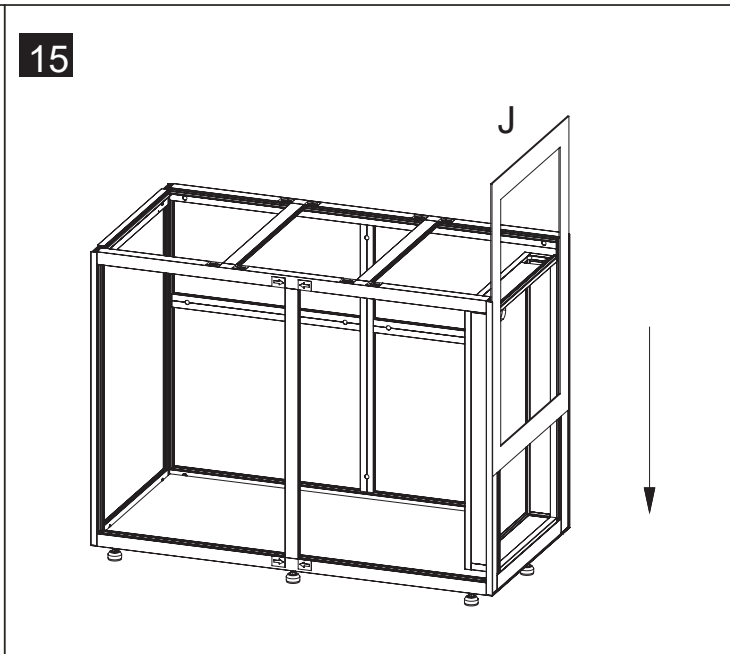

10

11

12

13

	Code	Name	QTY	Spare
	C1203	Leveling Foot	10	
	C1601	Rebound Kit	3	
	C1602	Screw M3.5*20 for Rebound Kit	6	
	C1011	Door Hinge	9	
	C1002	Screw M3.5x16 for Door Hinge	18	
	C1003	Screw M4x10 for Door Hinge	18	
	C1004	Stainless Plate	6	
	C1701	Silicone Pad(Clear)	6	2
	C1802	Spanner		1
	C1901	Silicone Sticker (Black)	40	5
	C2001	Logo		1
	C3001	Plastic Cover (Right)	4	
	C3002	Plastic Cover (Left)	4	