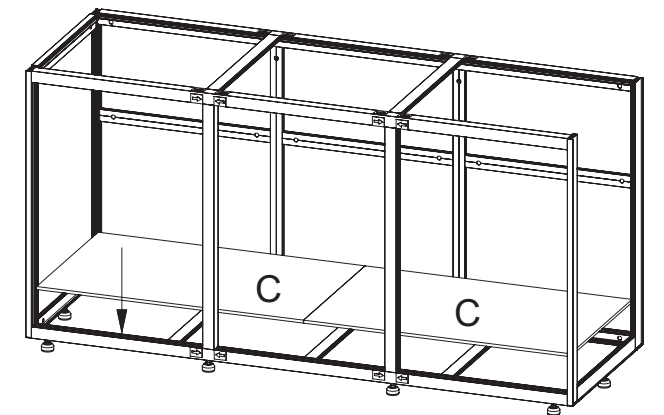

10

11

12

13

	Code	Name	QTY	Spare
	C1203	Leveling Foot	10	
	C1601	Rebound Kit	3	
	C1602	Screw M3.5*20 for Rebound Kit	6	
	C1011	Door Hinge	9	
	C1002	Screw M3.5x16 for Door Hinge	18	
	C1003	Screw M4x10 for Door Hinge	18	
	C1004	Stainless Plate	6	
	C1701	Silicone Pad(Clear)	6	2
	C1802	Spanner		1
	C1901	Silicone Sticker (Black)	40	5
	C2001	Logo		1
	C3001	Plastic Cover (Right)	4	
	C3002	Plastic Cover (Left)	4	