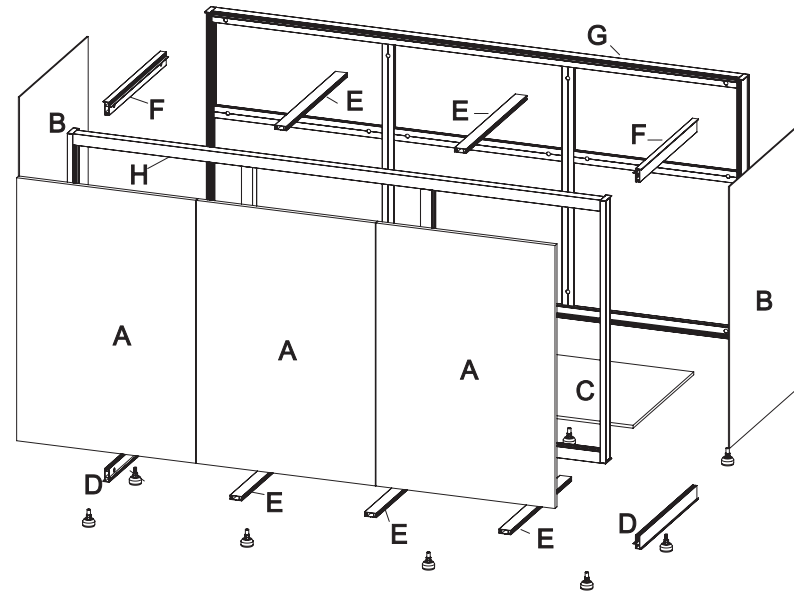

10

11

12

13

	Code	Name	QTY	Spare
	C1203	Leveling Foot	10	
	C1601	Rebound Kit	3	
	C1602	Screw M3.5*20 for Rebound Kit	6	
	C1011	Door Hinge	9	
	C1002	Screw M3.5x16 for Door Hinge	18	
	C1003	Screw M4x10 for Door Hinge	18	
	C1004	Stainless Plate	6	
	C1701	Silicone Pad(Clear)	6	2
	C1802	Spanner		1
	C1901	Silicone Sticker (Black)	40	5
	C2001	Logo		1
	C3001	Plastic Cover (Right)	4	
	C3002	Plastic Cover (Left)	4	