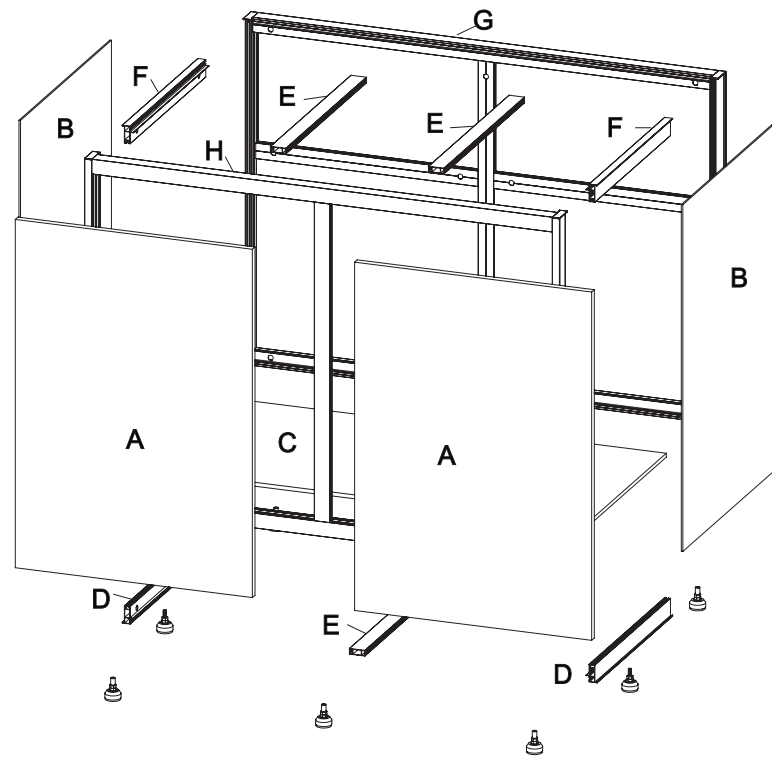

Address _____

TEL/Mobile _____

◆ Aquarium Cabinet

● MSII 4825 _____ P01 ●

● MSII 6025 _____ P09 ●

● MSII 7225 _____ P17 ●

	Code	Name	QTY	Spare
	C1203	Leveling Foot	8	
	C1601	Rebound Kit	2	
	C1602	Screw M3.5*20 for Rebound Kit	4	
	C1011	Door Hinge	6	
	C1002	Screw M3.5x16 for Door Hinge	12	
	C1003	Screw M4x10 for Door Hinge	12	
	C1004	Stainless Plate	6	
	C1701	Silicone Pad(Clear)	4	2
	C1802	Spanner		1
	C1901	Silicone Sticker (Black)	30	5
	C2001	Logo		1
	C3001	Plastic Cover (Right)	4	
	C3002	Plastic Cover (Left)	4	

S/N	Name	QTY
A	Cabinet Door	2
B	Side Panel	2
C	Bottom Panel	1

S/N	Name	QTY
D	Cabinet Lower Side Beam	2
E	Cabinet Middle Beam	3
F	Cabinet Upper Side Beam	2
G	Cabinet Back Beam	1
H	Cabinet Front Beam	1

01