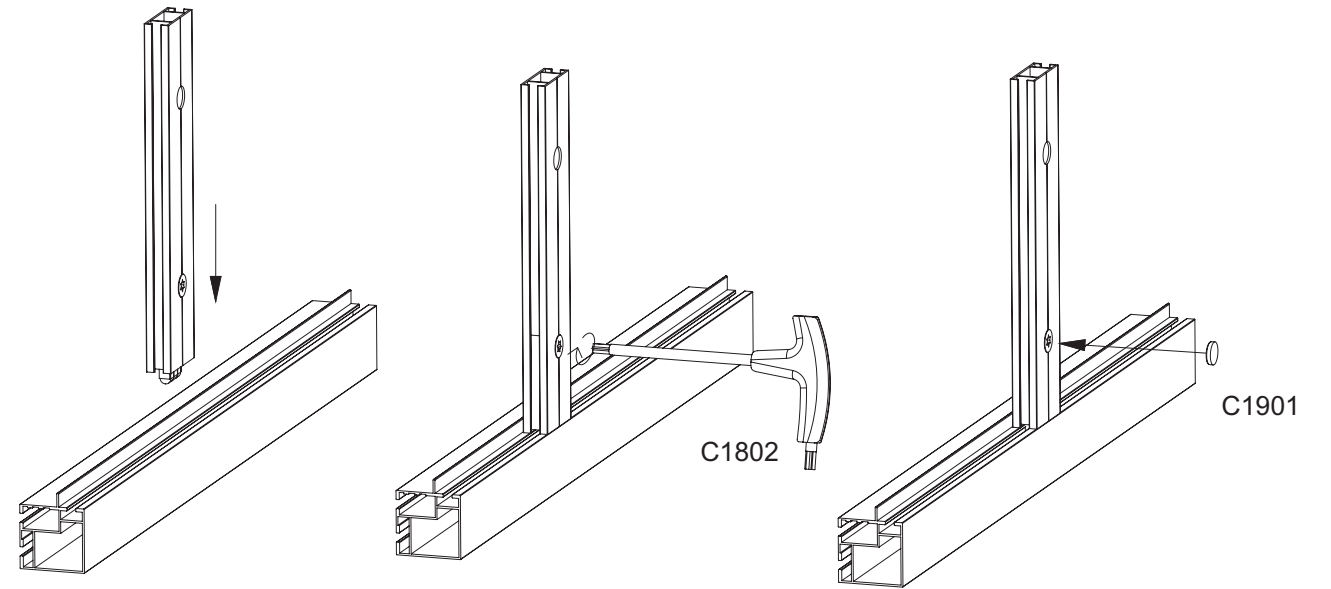

S/N	Name	QTY
A	Cabinet Door	3
B	Side Panel	2
C	Bottom Panel	2

S/N	Name	QTY
D	Cabinet Lower Side Beam	2
E	Cabinet Middle Beam	5
F	Cabinet Upper Side Beam	2
G	Cabinet Back Beam	1
H	Cabinet Front Beam	1

01