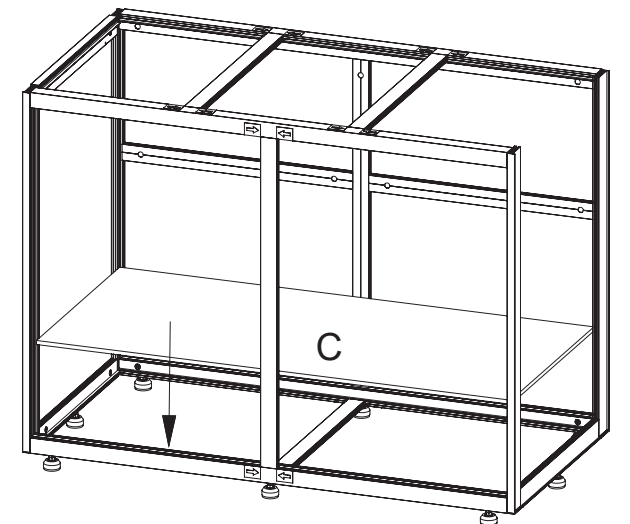

10

11

12

13

	Code	Name	QTY	Spare
	C1203	Leveling Foot	10	
	C1601	Rebound Kit	3	
	C1602	Screw M3.5*20 for Rebound Kit	6	
	C1011	Door Hinge	9	
	C1002	Screw M3.5x16 for Door Hinge	18	
	C1003	Screw M4x10 for Door Hinge	18	
	C1004	Stainless Plate	6	
	C1701	Silicone Pad(Clear)	6	2
	C1802	Spanner		1
	C1901	Silicone Sticker (Black)	40	5
	C2001	Logo		1
	C3001	Plastic Cover (Right)	4	
	C3002	Plastic Cover (Left)	4	