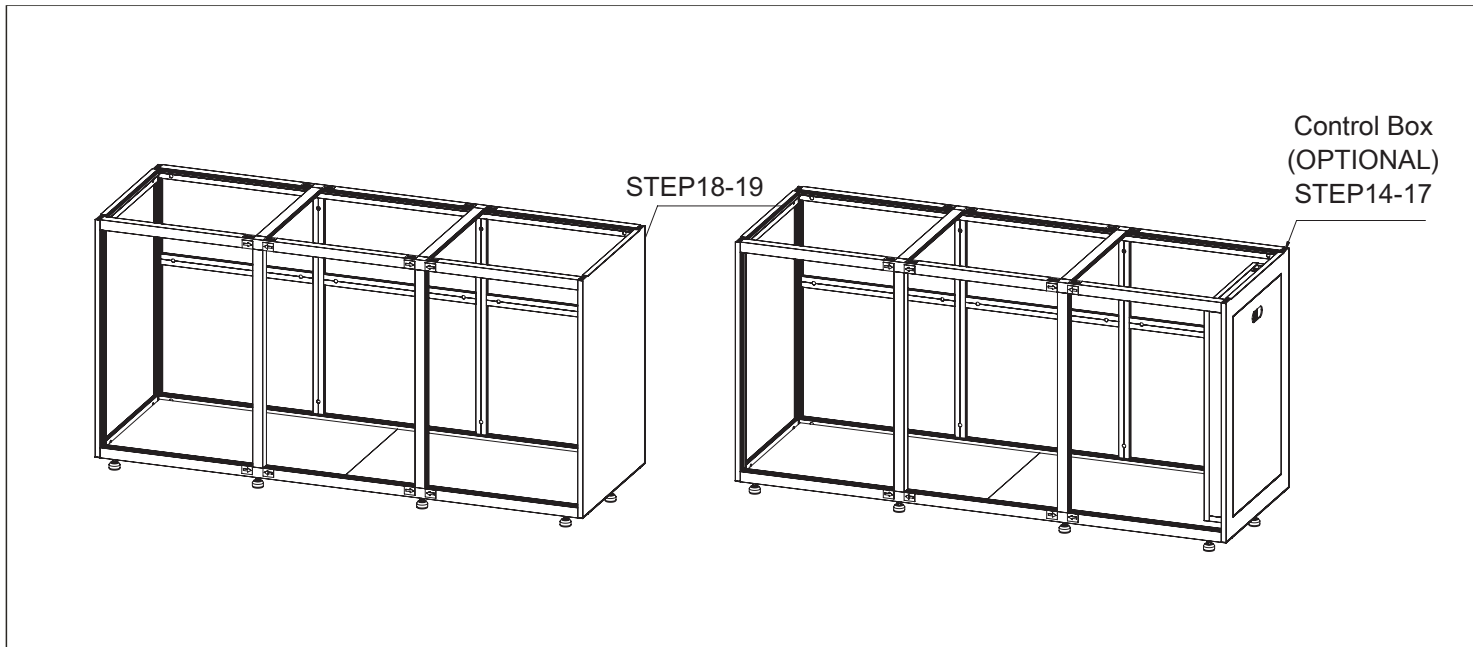

10

11

12

13

	Code	Name	QTY	Spare
	C1203	Leveling Foot	10	
	C1601	Rebound Kit	3	
	C1602	Screw M3.5*20 for Rebound Kit	6	
	C1011	Door Hinge	9	
	C1002	Screw M3.5x16 for Door Hinge	18	
	C1003	Screw M4x10 for Door Hinge	18	
	C1004	Stainless Plate	6	
	C1701	Silicone Pad(Clear)	6	2
	C1802	Spanner		1
	C1901	Silicone Sticker (Black)	40	5
	C2001	Logo		1
	C3001	Plastic Cover (Right)	4	
	C3002	Plastic Cover (Left)	4	