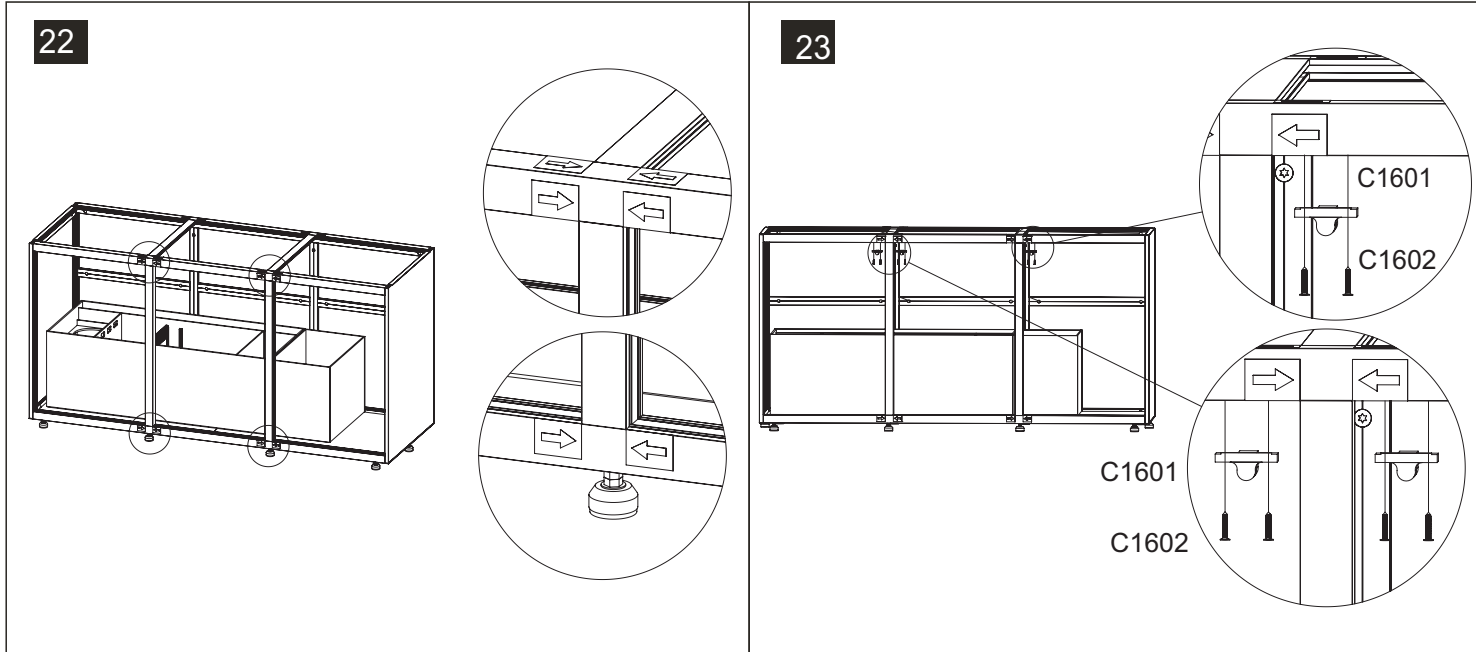

10

11

12

13

	Code	Name	QTY	Spare
	C1203	Leveling Foot	10	
	C1601	Rebound Kit	3	
	C1602	Screw M3.5*20 for Rebound Kit	6	
	C1011	Door Hinge	9	
	C1002	Screw M3.5x16 for Door Hinge	18	
	C1003	Screw M4x10 for Door Hinge	18	
	C1004	Stainless Plate	6	
	C1701	Silicone Pad(Clear)	6	2
	C1802	Spanner		1
	C1901	Silicone Sticker (Black)	40	5
	C2001	Logo		1
	C3001	Plastic Cover (Right)	4	
	C3002	Plastic Cover (Left)	4	