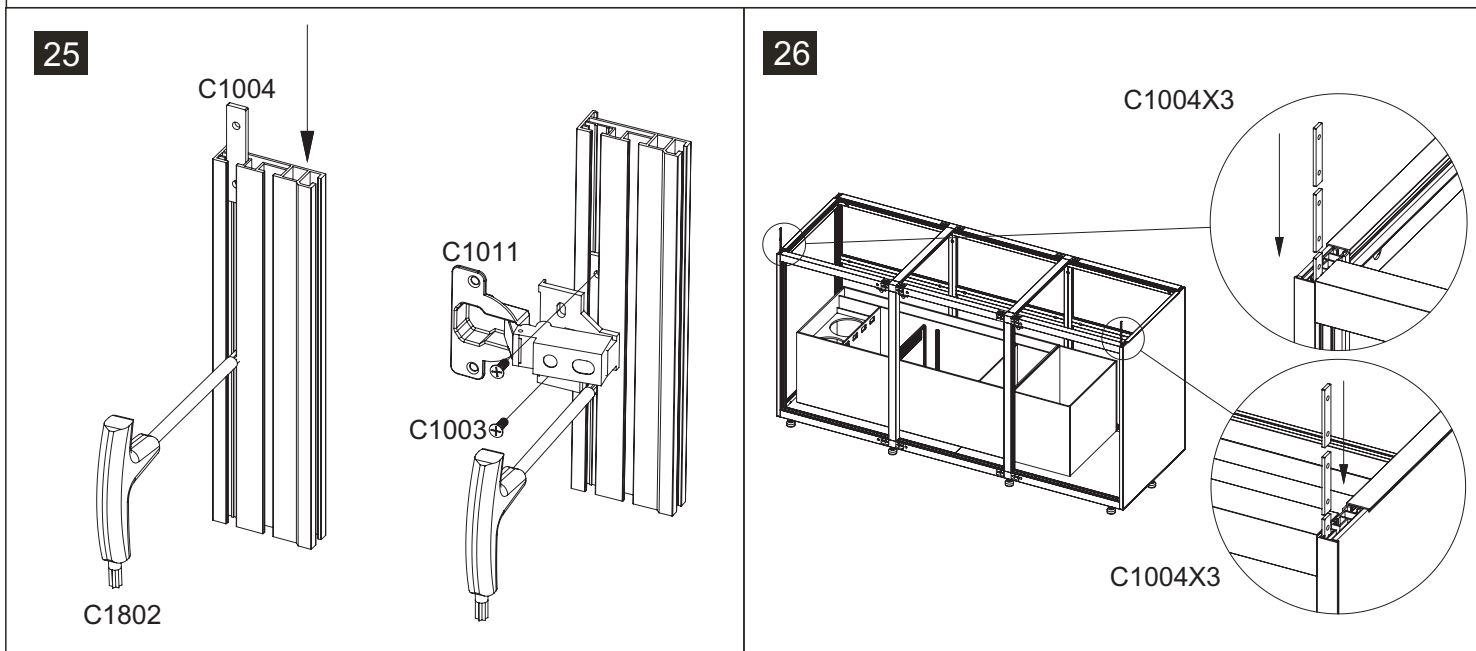

10

11

12

13

	Code	Name	QTY	Spare
	C1203	Leveling Foot	10	
	C1601	Rebound Kit	3	
	C1602	Screw M3.5*20 for Rebound Kit	6	
	C1011	Door Hinge	9	
	C1002	Screw M3.5x16 for Door Hinge	18	
	C1003	Screw M4x10 for Door Hinge	18	
	C1004	Stainless Plate	6	
	C1701	Silicone Pad(Clear)	6	2
	C1802	Spanner		1
	C1901	Silicone Sticker (Black)	40	5
	C2001	Logo		1
	C3001	Plastic Cover (Right)	4	
	C3002	Plastic Cover (Left)	4	