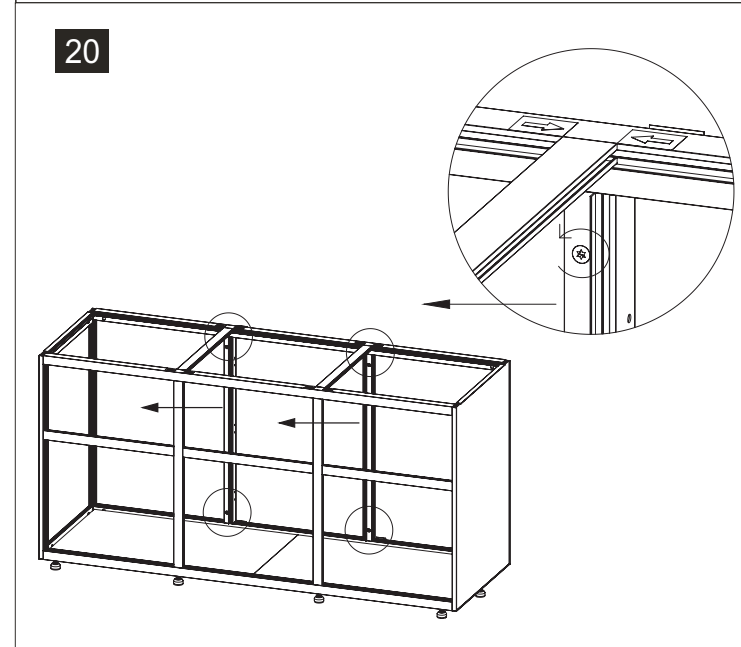

10

11

12

13

	Code	Name	QTY	Spare
	C1203	Leveling Foot	10	
	C1601	Rebound Kit	3	
	C1602	Screw M3.5*20 for Rebound Kit	6	
	C1011	Door Hinge	9	
	C1002	Screw M3.5x16 for Door Hinge	18	
	C1003	Screw M4x10 for Door Hinge	18	
	C1004	Stainless Plate	6	
	C1701	Silicone Pad(Clear)	6	2
	C1802	Spanner		1
	C1901	Silicone Sticker (Black)	40	5
	C2001	Logo		1
	C3001	Plastic Cover (Right)	4	
	C3002	Plastic Cover (Left)	4	