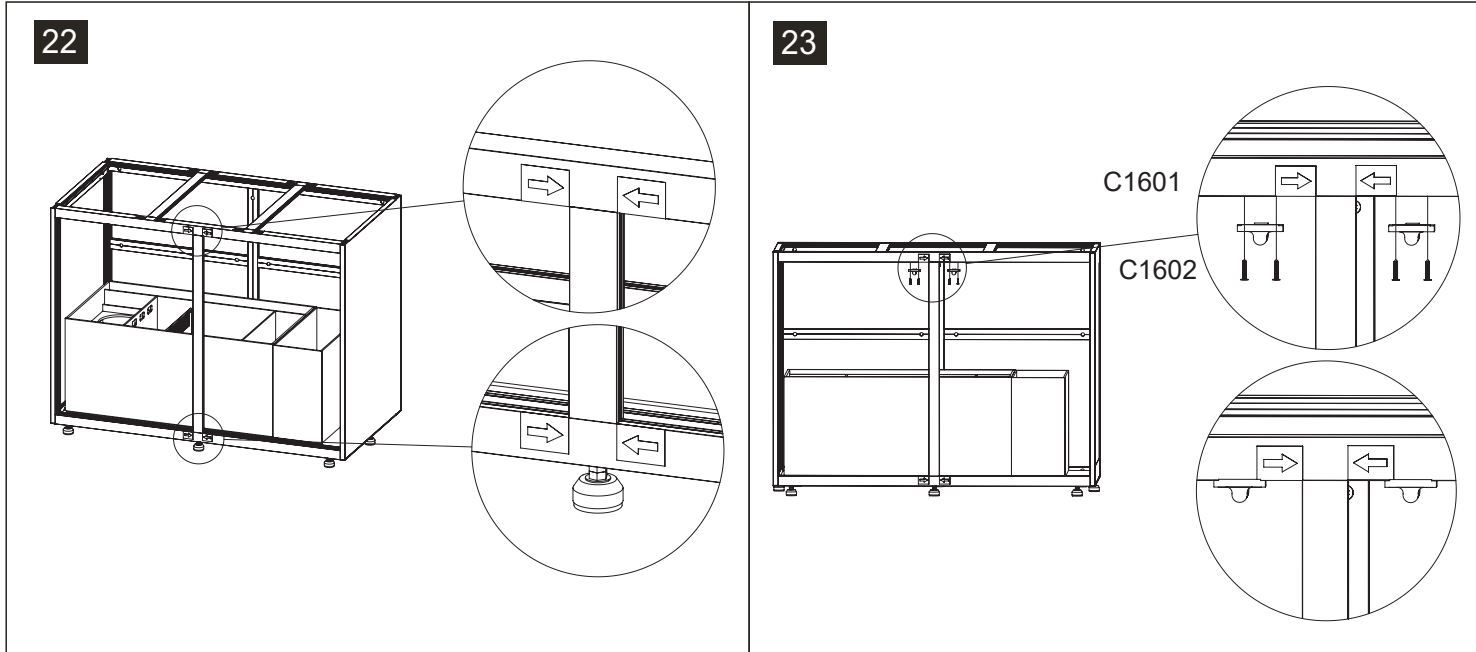

10

11

12

13

	Code	Name	QTY	Spare
	C1203	Leveling Foot	10	
	C1601	Rebound Kit	3	
	C1602	Screw M3.5*20 for Rebound Kit	6	
	C1011	Door Hinge	9	
	C1002	Screw M3.5x16 for Door Hinge	18	
	C1003	Screw M4x10 for Door Hinge	18	
	C1004	Stainless Plate	6	
	C1701	Silicone Pad(Clear)	6	2
	C1802	Spanner		1
	C1901	Silicone Sticker (Black)	40	5
	C2001	Logo		1
	C3001	Plastic Cover (Right)	4	
	C3002	Plastic Cover (Left)	4	