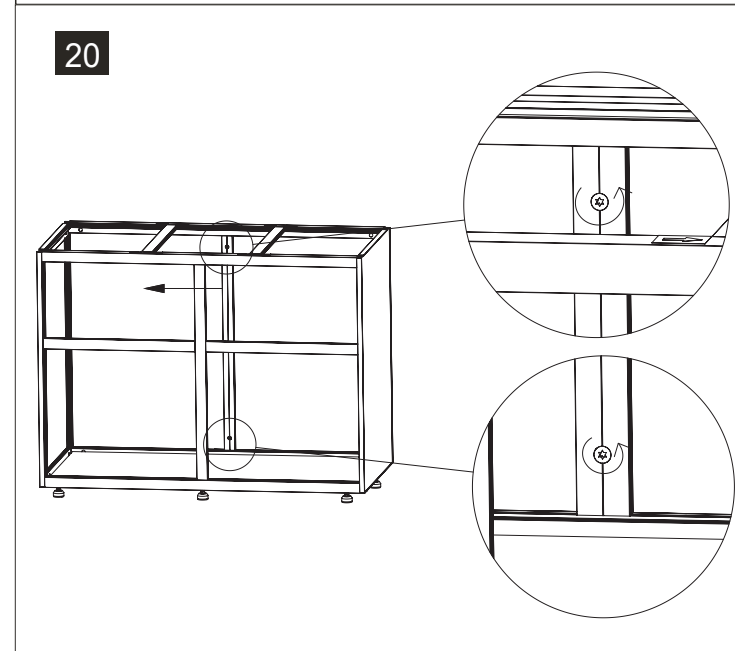

10

11

12

13

	Code	Name	QTY	Spare
	C1203	Leveling Foot	10	
	C1601	Rebound Kit	3	
	C1602	Screw M3.5*20 for Rebound Kit	6	
	C1011	Door Hinge	9	
	C1002	Screw M3.5x16 for Door Hinge	18	
	C1003	Screw M4x10 for Door Hinge	18	
	C1004	Stainless Plate	6	
	C1701	Silicone Pad(Clear)	6	2
	C1802	Spanner		1
	C1901	Silicone Sticker (Black)	40	5
	C2001	Logo		1
	C3001	Plastic Cover (Right)	4	
	C3002	Plastic Cover (Left)	4	