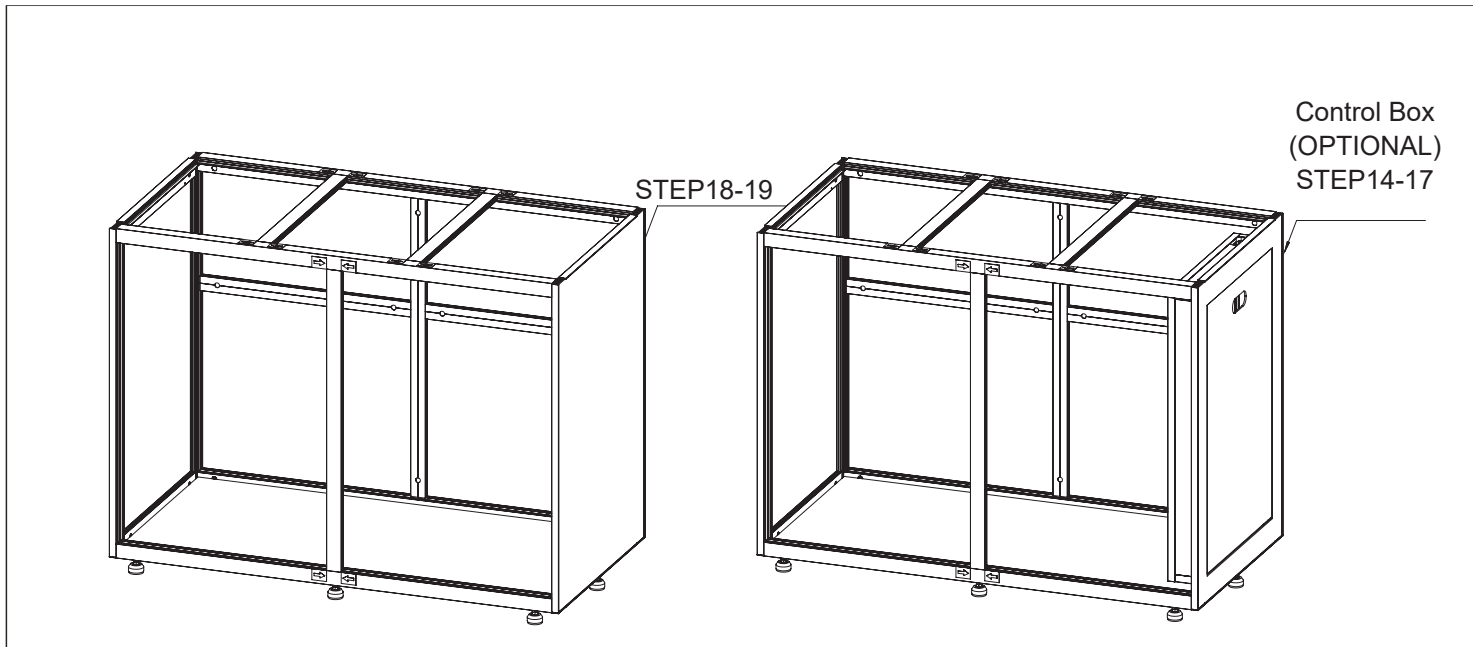

10

11

12

13

	Code	Name	QTY	Spare
	C1203	Leveling Foot	10	
	C1601	Rebound Kit	3	
	C1602	Screw M3.5*20 for Rebound Kit	6	
	C1011	Door Hinge	9	
	C1002	Screw M3.5x16 for Door Hinge	18	
	C1003	Screw M4x10 for Door Hinge	18	
	C1004	Stainless Plate	6	
	C1701	Silicone Pad(Clear)	6	2
	C1802	Spanner		1
	C1901	Silicone Sticker (Black)	40	5
	C2001	Logo		1
	C3001	Plastic Cover (Right)	4	
	C3002	Plastic Cover (Left)	4	