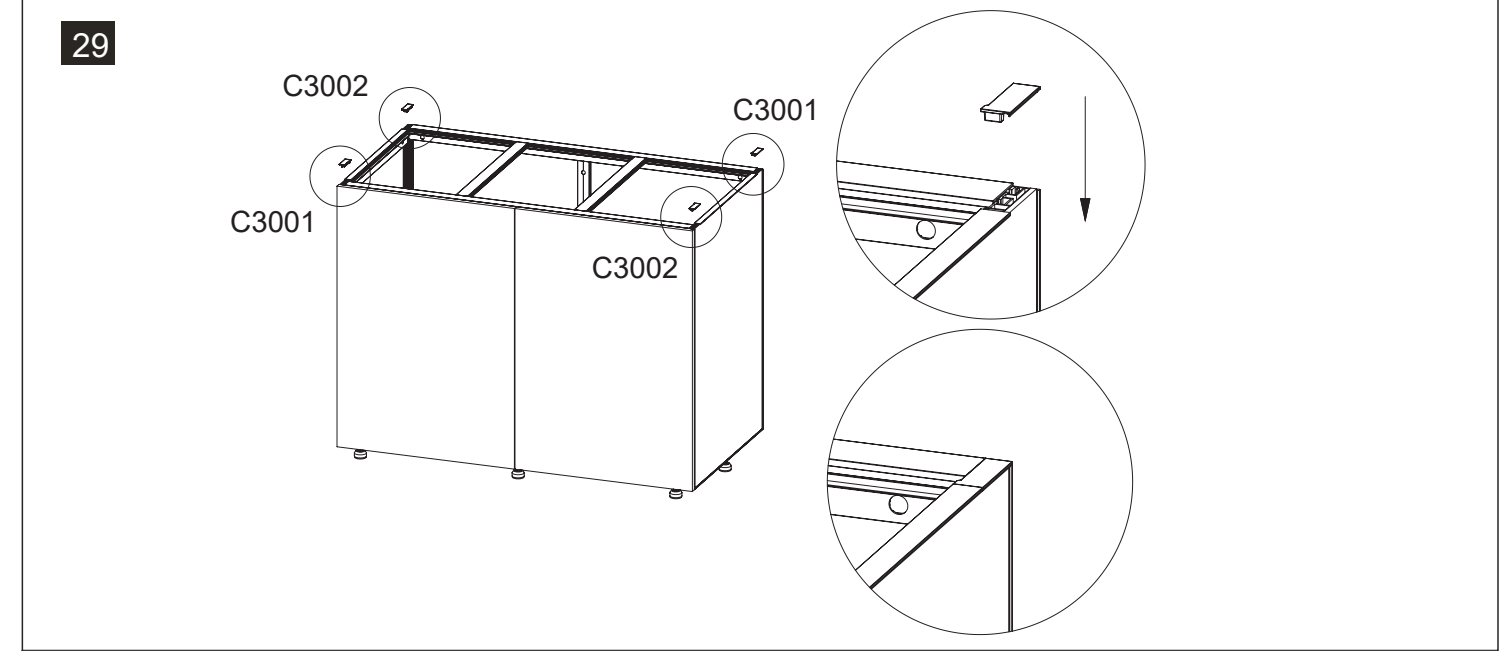

10

11

12

13

	Code	Name	QTY	Spare
	C1203	Leveling Foot	10	
	C1601	Rebound Kit	3	
	C1602	Screw M3.5*20 for Rebound Kit	6	
	C1011	Door Hinge	9	
	C1002	Screw M3.5x16 for Door Hinge	18	
	C1003	Screw M4x10 for Door Hinge	18	
	C1004	Stainless Plate	6	
	C1701	Silicone Pad(Clear)	6	2
	C1802	Spanner		1
	C1901	Silicone Sticker (Black)	40	5
	C2001	Logo		1
	C3001	Plastic Cover (Right)	4	
	C3002	Plastic Cover (Left)	4	