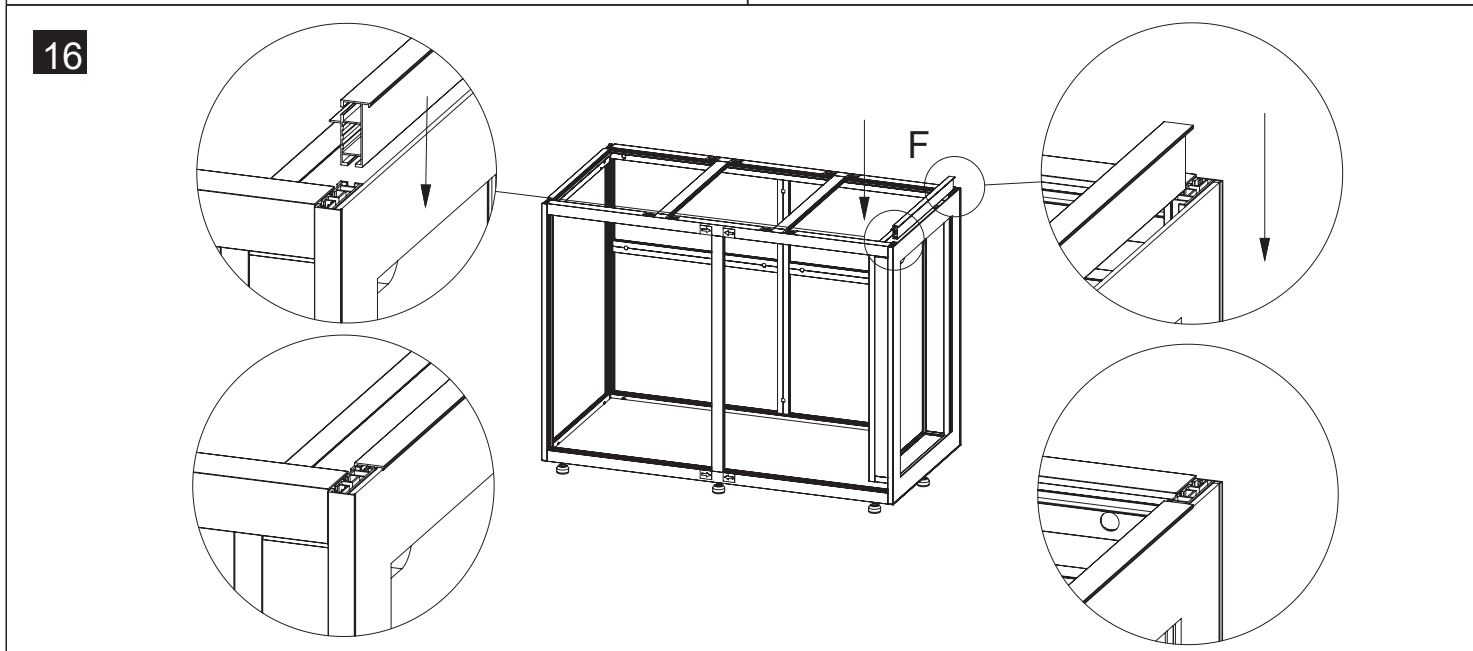

10

11

12

13

	Code	Name	QTY	Spare
	C1203	Leveling Foot	10	
	C1601	Rebound Kit	3	
	C1602	Screw M3.5*20 for Rebound Kit	6	
	C1011	Door Hinge	9	
	C1002	Screw M3.5x16 for Door Hinge	18	
	C1003	Screw M4x10 for Door Hinge	18	
	C1004	Stainless Plate	6	
	C1701	Silicone Pad(Clear)	6	2
	C1802	Spanner		1
	C1901	Silicone Sticker (Black)	40	5
	C2001	Logo		1
	C3001	Plastic Cover (Right)	4	
	C3002	Plastic Cover (Left)	4	