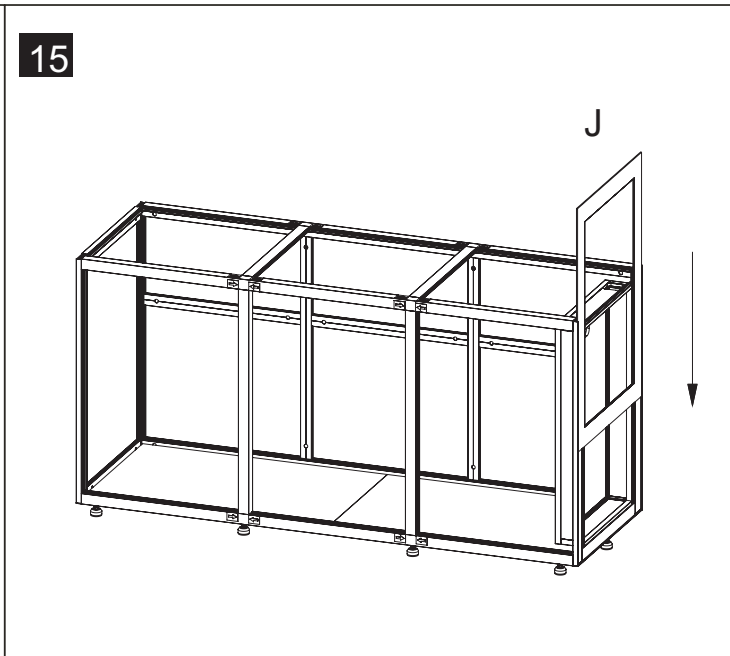

10

11

12

13

	Code	Name	QTY	Spare
	C1203	Leveling Foot	10	
	C1601	Rebound Kit	3	
	C1602	Screw M3.5*20 for Rebound Kit	6	
	C1011	Door Hinge	9	
	C1002	Screw M3.5x16 for Door Hinge	18	
	C1003	Screw M4x10 for Door Hinge	18	
	C1004	Stainless Plate	6	
	C1701	Silicone Pad(Clear)	6	2
	C1802	Spanner		1
	C1901	Silicone Sticker (Black)	40	5
	C2001	Logo		1
	C3001	Plastic Cover (Right)	4	
	C3002	Plastic Cover (Left)	4	