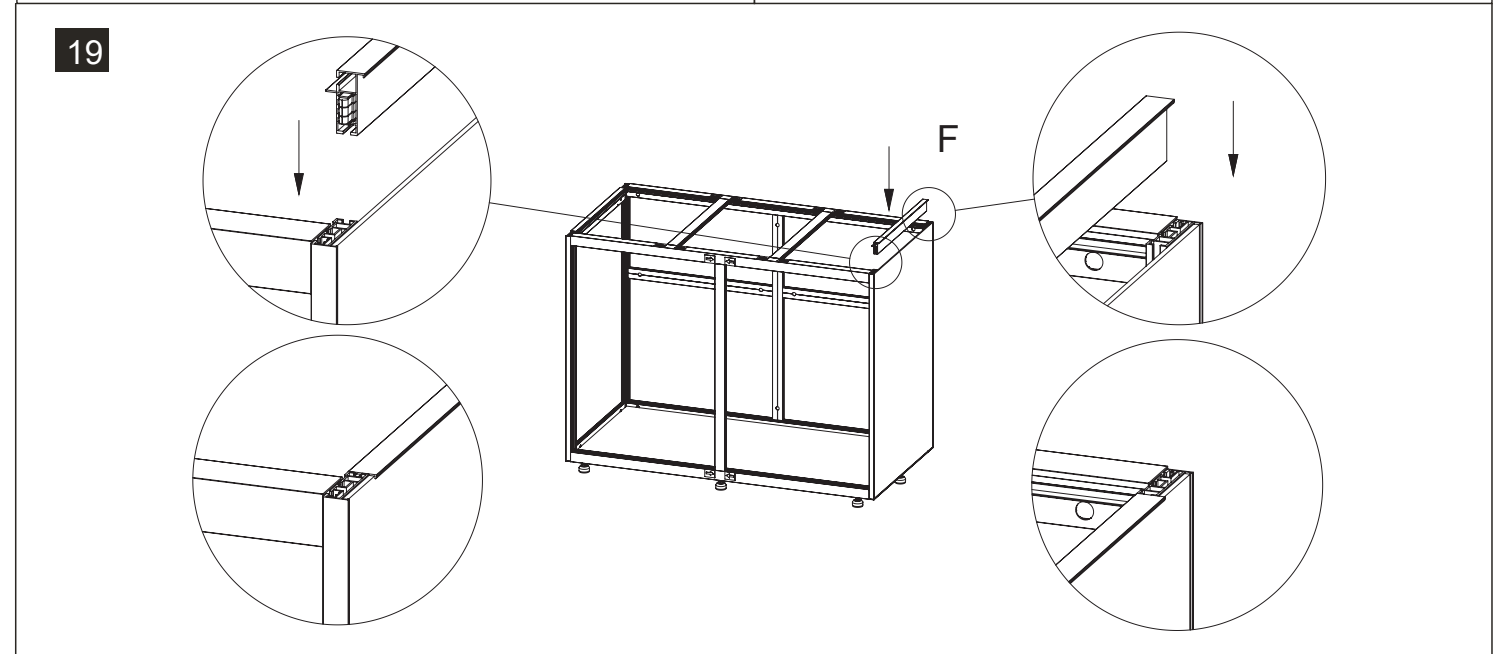

10

11

12

13

	Code	Name	QTY	Spare
	C1203	Leveling Foot	10	
	C1601	Rebound Kit	3	
	C1602	Screw M3.5*20 for Rebound Kit	6	
	C1011	Door Hinge	9	
	C1002	Screw M3.5x16 for Door Hinge	18	
	C1003	Screw M4x10 for Door Hinge	18	
	C1004	Stainless Plate	6	
	C1701	Silicone Pad(Clear)	6	2
	C1802	Spanner		1
	C1901	Silicone Sticker (Black)	40	5
	C2001	Logo		1
	C3001	Plastic Cover (Right)	4	
	C3002	Plastic Cover (Left)	4	