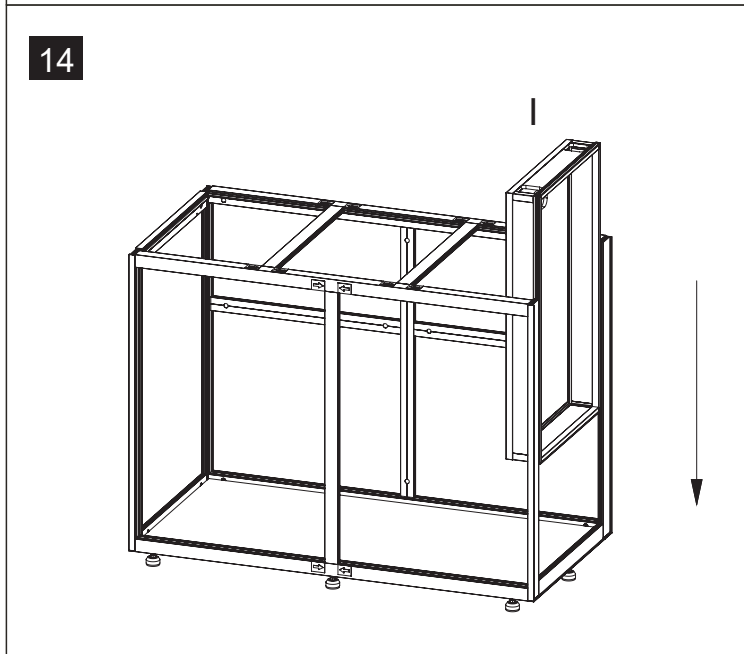

10

11

12

13

	Code	Name	QTY	Spare
	C1203	Leveling Foot	10	
	C1601	Rebound Kit	3	
	C1602	Screw M3.5*20 for Rebound Kit	6	
	C1011	Door Hinge	9	
	C1002	Screw M3.5x16 for Door Hinge	18	
	C1003	Screw M4x10 for Door Hinge	18	
	C1004	Stainless Plate	6	
	C1701	Silicone Pad(Clear)	6	2
	C1802	Spanner		1
	C1901	Silicone Sticker (Black)	40	5
	C2001	Logo		1
	C3001	Plastic Cover (Right)	4	
	C3002	Plastic Cover (Left)	4	