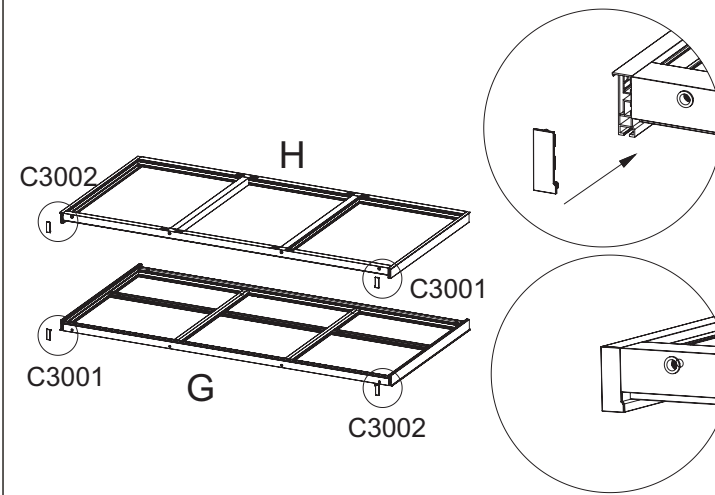

Code	Name	QTY	Spare
	C1203	Leveling Foot	10	
	C1601	Rebound Kit	3	
	C1602	Screw M3.5*20 for Rebound Kit	6	
	C1011	Door Hinge	9	
	C1002	Screw M3.5x16 for Door Hinge	18	
	C1003	Screw M4x10 for Door Hinge	18	
	C1004	Stainless Plate	6	
	C1701	Silicone Pad(Clear)	6	2
	C1802	Spanner		1
	C1901	Silicone Sticker (Black)	40	5
	C2001	Logo		1
	C3001	Plastic Cover (Right)	4	
	C3002	Plastic Cover (Left)	4	

S/N	Name	QTY
A	Cabinet Door	3
B	Side Panel	2
C	Bottom Panel	2

S/N	Name	QTY
D	Cabinet Lower Side Beam	2
E	Cabinet Middle Beam	5
F	Cabinet Upper Side Beam	2
G	Cabinet Back Beam	1
H	Cabinet Front Beam	1

01

02

03

04

05