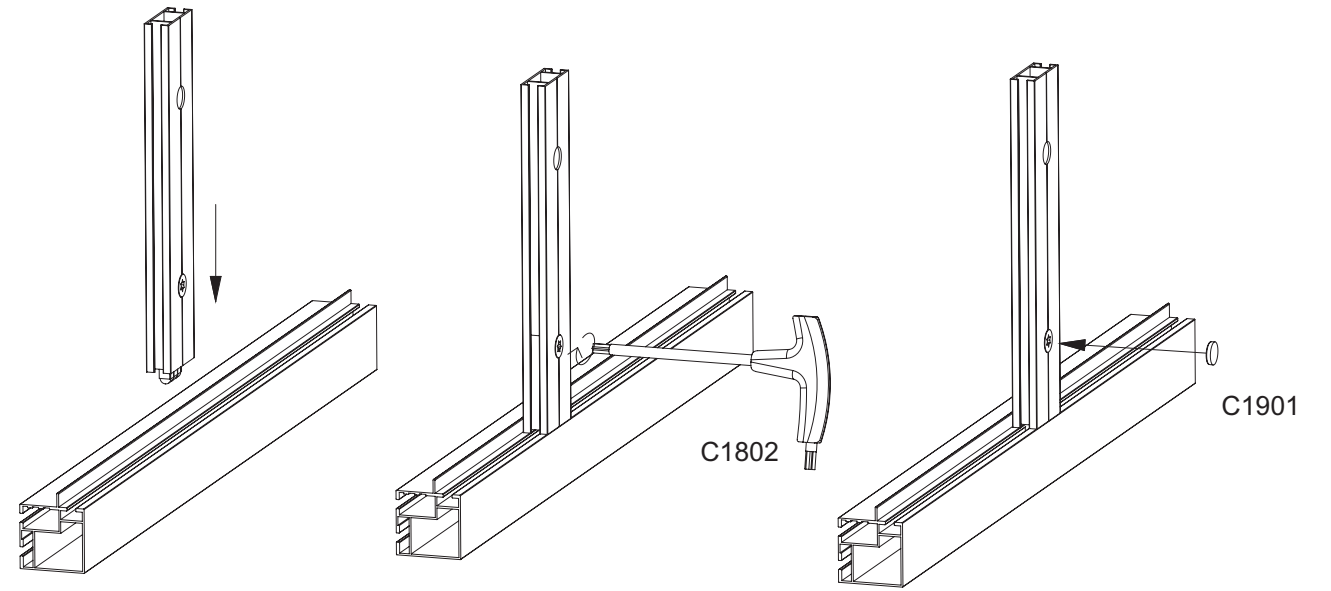

S/N	Name	QTY
A	Cabinet Door	3
B	Side Panel	2
C	Bottom Panel	2

S/N	Name	QTY
D	Cabinet Lower Side Beam	2
E	Cabinet Middle Beam	5
F	Cabinet Upper Side Beam	2
G	Cabinet Back Beam	1
H	Cabinet Front Beam	1

01