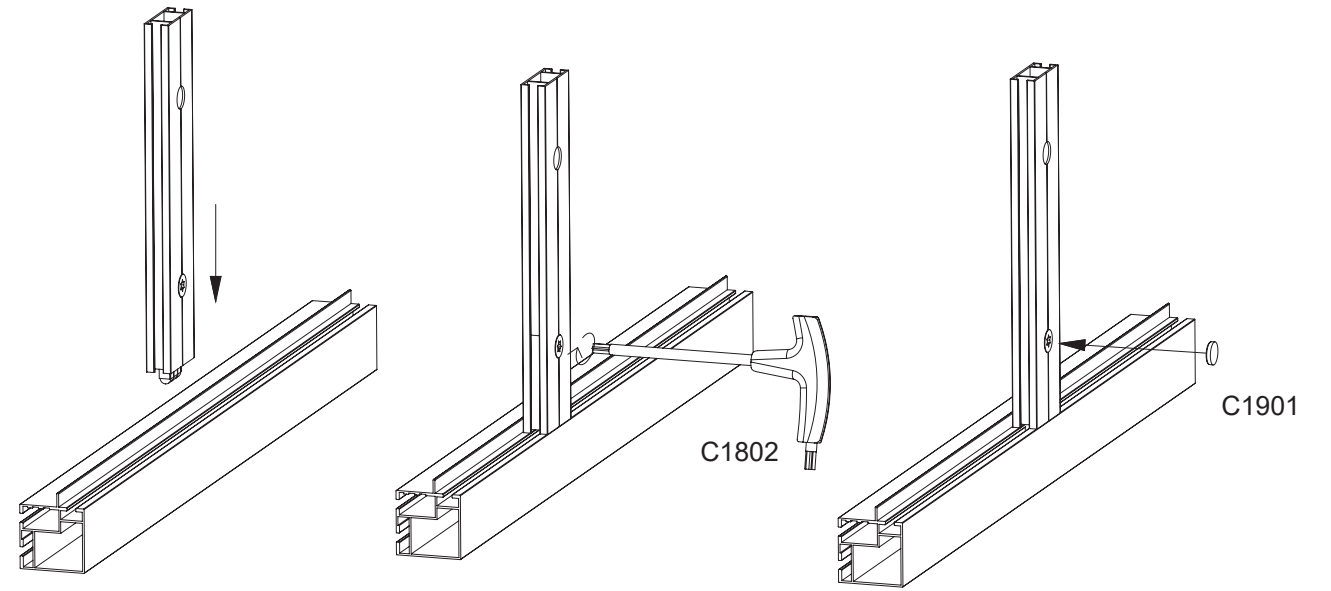

Code	Name	QTY	Spare
	C1203	Leveling Foot	8	
	C1601	Rebound Kit	2	
	C1602	Screw M3.5*20 for Rebound Kit	4	
	C1011	Door Hinge	6	
	C1002	Screw M3.5x16 for Door Hinge	12	
	C1003	Screw M4x10 for Door Hinge	12	
	C1004	Stainless Plate	6	
	C1701	Silicone Pad(Clear)	4	2
	C1802	Spanner		1
	C1901	Silicone Sticker (Black)	30	5
	C2001	Logo		1
	C3001	Plastic Cover (Right)	4	
	C3002	Plastic Cover (Left)	4	

S/N	Name	QTY
A	Cabinet Door	2
B	Side Panel	2
C	Bottom Panel	1

S/N	Name	QTY
D	Cabinet Lower Side Beam	2
E	Cabinet Middle Beam	3
F	Cabinet Upper Side Beam	2
G	Cabinet Back Beam	1
H	Cabinet Front Beam	1

01