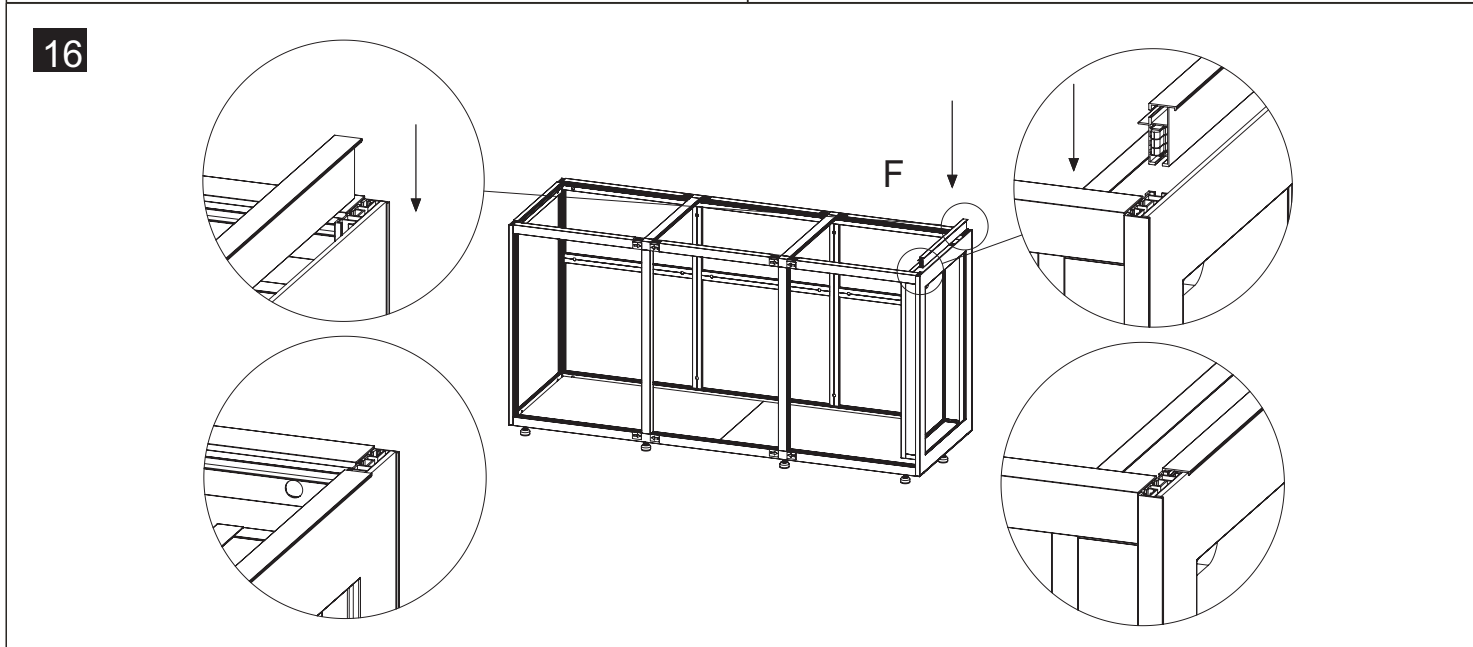

10

11

12

13

	Code	Name	QTY	Spare
	C1203	Leveling Foot	10	
	C1601	Rebound Kit	3	
	C1602	Screw M3.5*20 for Rebound Kit	6	
	C1011	Door Hinge	9	
	C1002	Screw M3.5x16 for Door Hinge	18	
	C1003	Screw M4x10 for Door Hinge	18	
	C1004	Stainless Plate	6	
	C1701	Silicone Pad(Clear)	6	2
	C1802	Spanner		1
	C1901	Silicone Sticker (Black)	40	5
	C2001	Logo		1
	C3001	Plastic Cover (Right)	4	
	C3002	Plastic Cover (Left)	4	