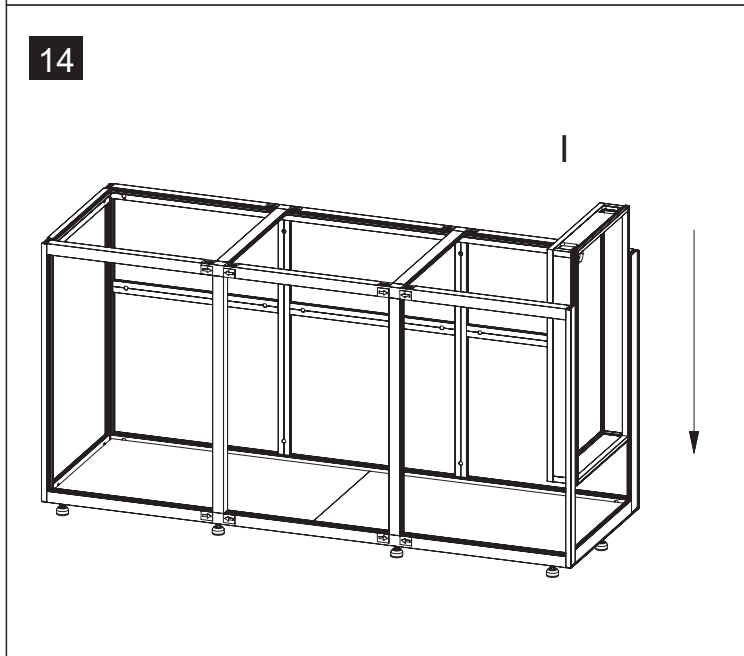

10

11

12

13

	Code	Name	QTY	Spare
	C1203	Leveling Foot	10	
	C1601	Rebound Kit	3	
	C1602	Screw M3.5*20 for Rebound Kit	6	
	C1011	Door Hinge	9	
	C1002	Screw M3.5x16 for Door Hinge	18	
	C1003	Screw M4x10 for Door Hinge	18	
	C1004	Stainless Plate	6	
	C1701	Silicone Pad(Clear)	6	2
	C1802	Spanner		1
	C1901	Silicone Sticker (Black)	40	5
	C2001	Logo		1
	C3001	Plastic Cover (Right)	4	
	C3002	Plastic Cover (Left)	4	