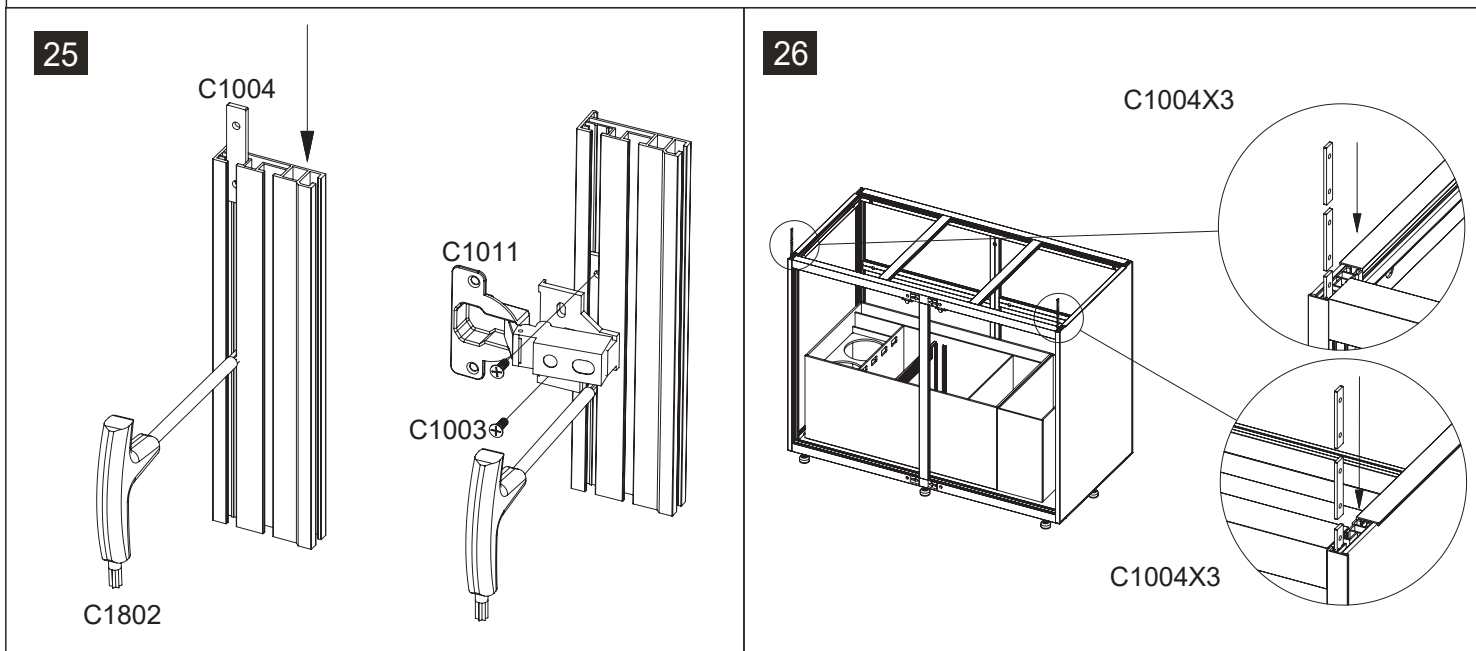

10

11

12

13

	Code	Name	QTY	Spare
	C1203	Leveling Foot	10	
	C1601	Rebound Kit	3	
	C1602	Screw M3.5*20 for Rebound Kit	6	
	C1011	Door Hinge	9	
	C1002	Screw M3.5x16 for Door Hinge	18	
	C1003	Screw M4x10 for Door Hinge	18	
	C1004	Stainless Plate	6	
	C1701	Silicone Pad(Clear)	6	2
	C1802	Spanner		1
	C1901	Silicone Sticker (Black)	40	5
	C2001	Logo		1
	C3001	Plastic Cover (Right)	4	
	C3002	Plastic Cover (Left)	4	