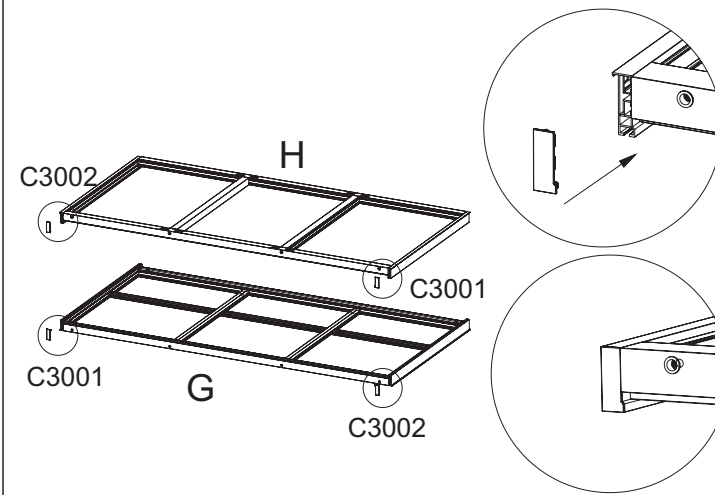

Code	Name	QTY	Spare
	C1203	Leveling Foot	10	
	C1601	Rebound Kit	3	
	C1602	Screw M3.5*20 for Rebound Kit	6	
	C1011	Door Hinge	9	
	C1002	Screw M3.5x16 for Door Hinge	18	
	C1003	Screw M4x10 for Door Hinge	18	
	C1004	Stainless Plate	6	
	C1701	Silicone Pad(Clear)	6	2
	C1802	Spanner		1
	C1901	Silicone Sticker (Black)	40	5
	C2001	Logo		1
	C3001	Plastic Cover (Right)	4	
	C3002	Plastic Cover (Left)	4	

S/N	Name	QTY
A	Cabinet Door	3
B	Side Panel	2
C	Bottom Panel	2

S/N	Name	QTY
D	Cabinet Lower Side Beam	2
E	Cabinet Middle Beam	5
F	Cabinet Upper Side Beam	2
G	Cabinet Back Beam	1
H	Cabinet Front Beam	1

01

02

03

04

05