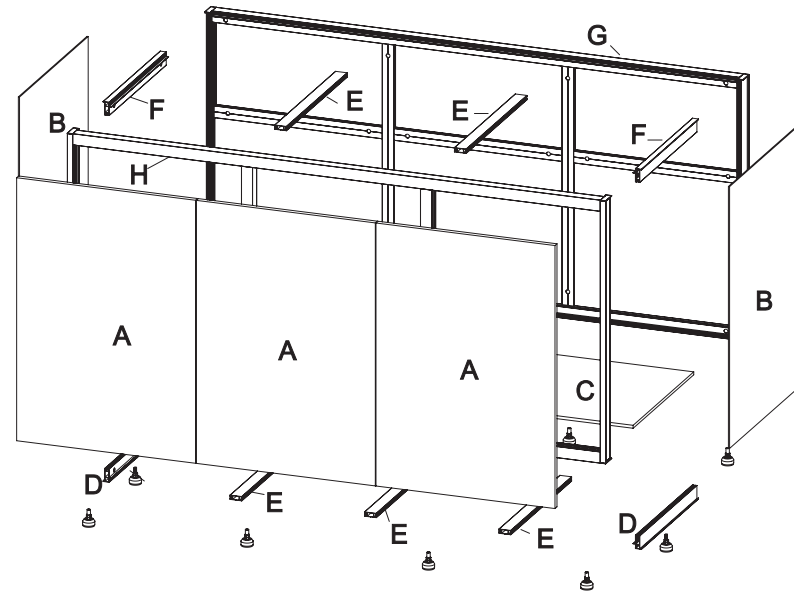

10

11

12

13

	Code	Name	QTY	Spare
	C1203	Leveling Foot	10	
	C1601	Rebound Kit	3	
	C1602	Screw M3.5*20 for Rebound Kit	6	
	C1011	Door Hinge	9	
	C1002	Screw M3.5x16 for Door Hinge	18	
	C1003	Screw M4x10 for Door Hinge	18	
	C1004	Stainless Plate	6	
	C1701	Silicone Pad(Clear)	6	2
	C1802	Spanner		1
	C1901	Silicone Sticker (Black)	40	5
	C2001	Logo		1
	C3001	Plastic Cover (Right)	4	
	C3002	Plastic Cover (Left)	4	