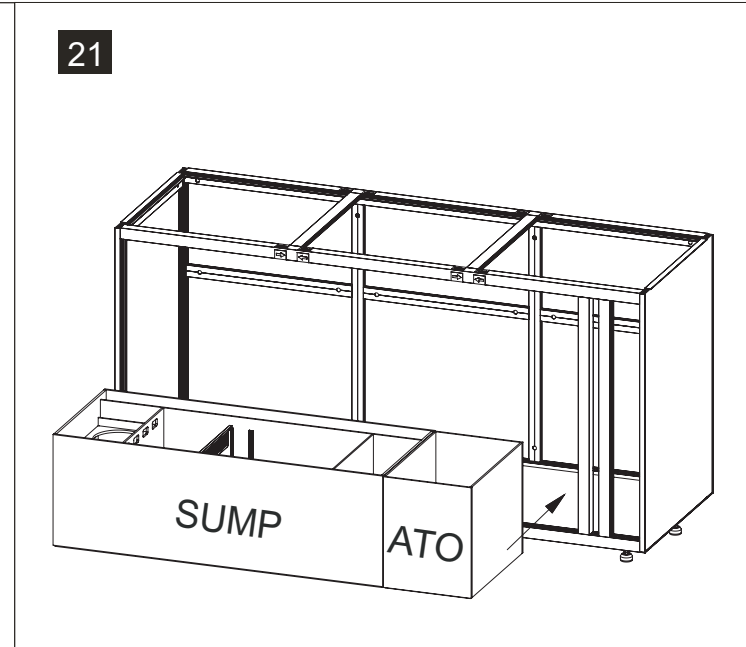

10

11

12

13

	Code	Name	QTY	Spare
	C1203	Leveling Foot	10	
	C1601	Rebound Kit	3	
	C1602	Screw M3.5*20 for Rebound Kit	6	
	C1011	Door Hinge	9	
	C1002	Screw M3.5x16 for Door Hinge	18	
	C1003	Screw M4x10 for Door Hinge	18	
	C1004	Stainless Plate	6	
	C1701	Silicone Pad(Clear)	6	2
	C1802	Spanner		1
	C1901	Silicone Sticker (Black)	40	5
	C2001	Logo		1
	C3001	Plastic Cover (Right)	4	
	C3002	Plastic Cover (Left)	4	