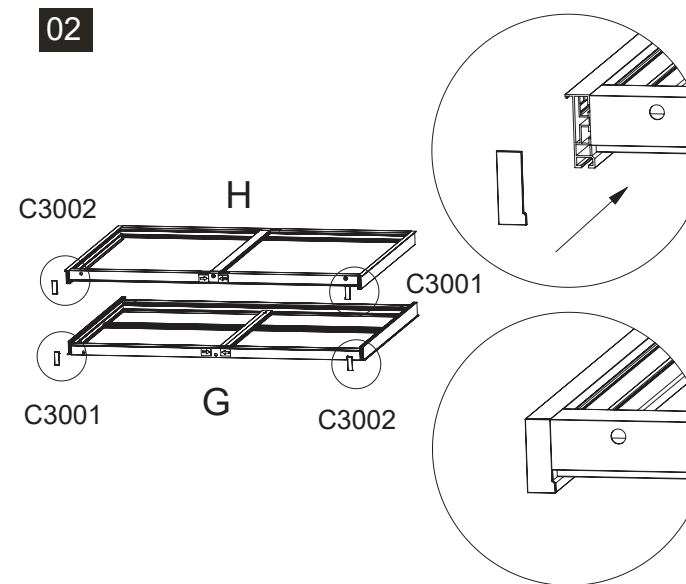

Code	Name	QTY	Spare
	C1203	Leveling Foot	8	
	C1601	Rebound Kit	2	
	C1602	Screw M3.5*20 for Rebound Kit	4	
	C1011	Door Hinge	6	
	C1002	Screw M3.5x16 for Door Hinge	12	
	C1003	Screw M4x10 for Door Hinge	12	
	C1004	Stainless Plate	6	
	C1701	Silicone Pad(Clear)	4	2
	C1802	Spanner		1
	C1901	Silicone Sticker (Black)	30	5
	C2001	Logo		1
	C3001	Plastic Cover (Right)	4	
	C3002	Plastic Cover (Left)	4	

S/N	Name	QTY
A	Cabinet Door	2
B	Side Panel	2
C	Bottom Panel	1

S/N	Name	QTY
D	Cabinet Lower Side Beam	2
E	Cabinet Middle Beam	3
F	Cabinet Upper Side Beam	2
G	Cabinet Back Beam	1
H	Cabinet Front Beam	1

01

02

03

04

05