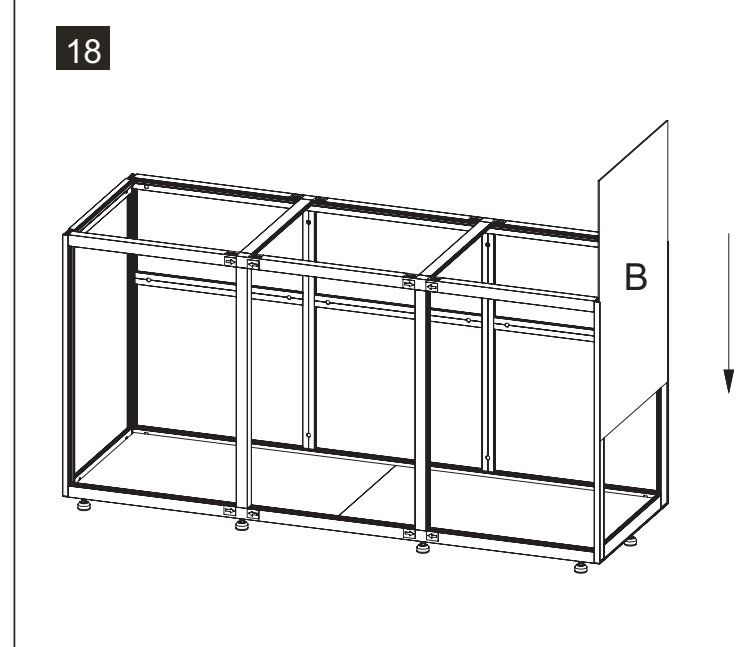

10

11

12

13

	Code	Name	QTY	Spare
	C1203	Leveling Foot	10	
	C1601	Rebound Kit	3	
	C1602	Screw M3.5*20 for Rebound Kit	6	
	C1011	Door Hinge	9	
	C1002	Screw M3.5x16 for Door Hinge	18	
	C1003	Screw M4x10 for Door Hinge	18	
	C1004	Stainless Plate	6	
	C1701	Silicone Pad(Clear)	6	2
	C1802	Spanner		1
	C1901	Silicone Sticker (Black)	40	5
	C2001	Logo		1
	C3001	Plastic Cover (Right)	4	
	C3002	Plastic Cover (Left)	4	