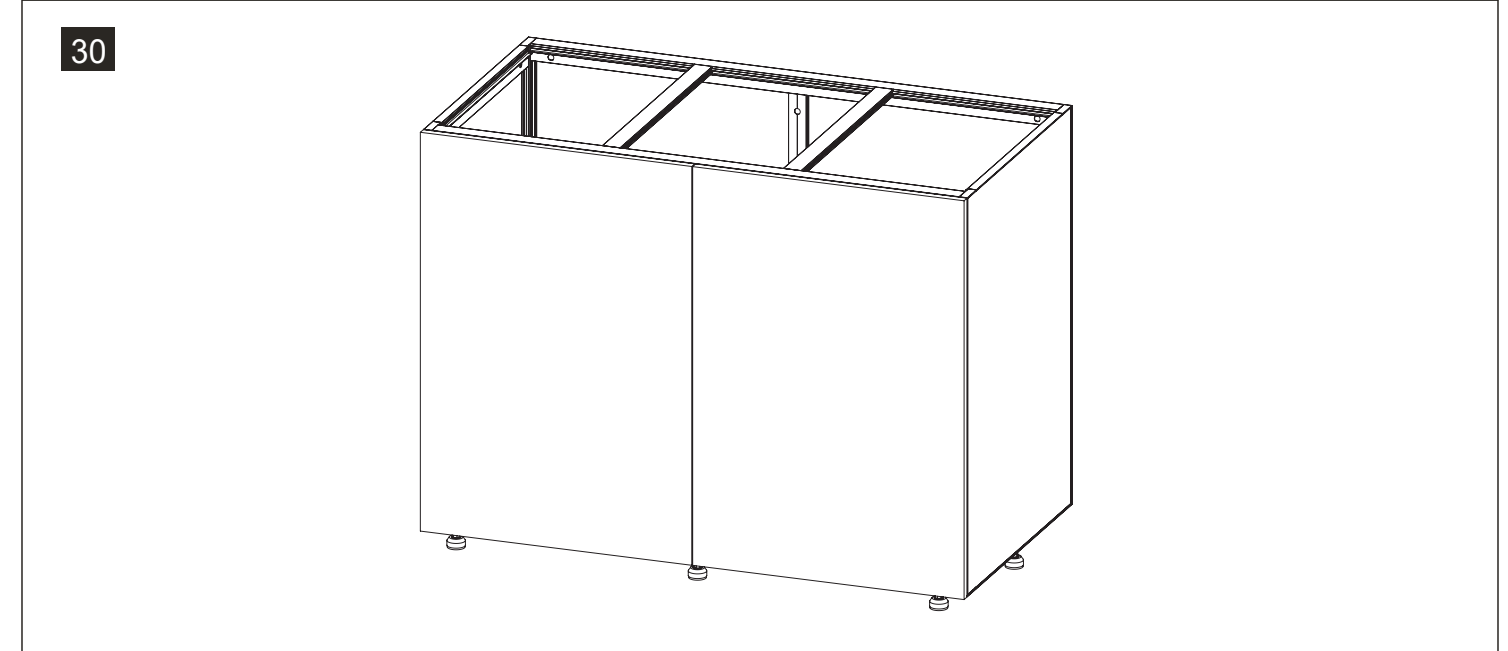

10

11

12

13

	Code	Name	QTY	Spare
	C1203	Leveling Foot	10	
	C1601	Rebound Kit	3	
	C1602	Screw M3.5*20 for Rebound Kit	6	
	C1011	Door Hinge	9	
	C1002	Screw M3.5x16 for Door Hinge	18	
	C1003	Screw M4x10 for Door Hinge	18	
	C1004	Stainless Plate	6	
	C1701	Silicone Pad(Clear)	6	2
	C1802	Spanner		1
	C1901	Silicone Sticker (Black)	40	5
	C2001	Logo		1
	C3001	Plastic Cover (Right)	4	
	C3002	Plastic Cover (Left)	4	