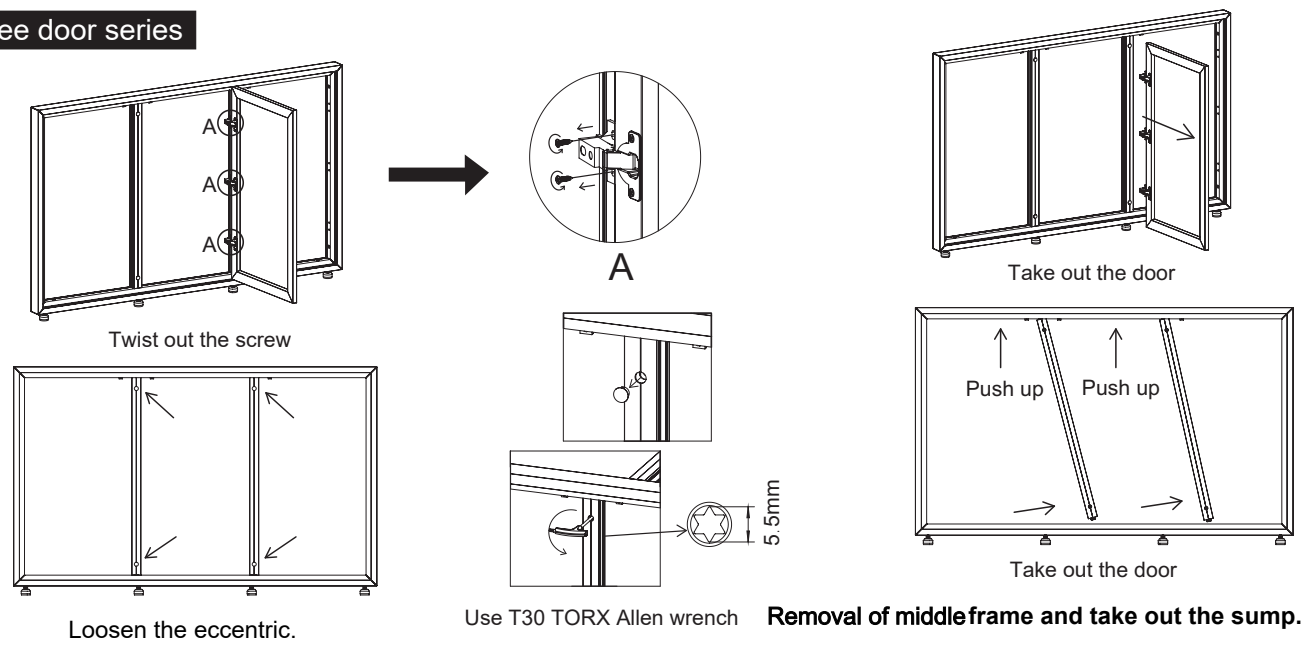

1

2

3

4

5

Double door series

Double door series

Three door series

Three door series

Installation dimension of middle frame

MODEL	L
MS 4825	554mm
MS 6027	454mm
MS 7228	557mm

Installation dimension of middle frame

MODEL	L
MSD 4825	555mm
MSD 6025	454mm
MSD 7225	557mm