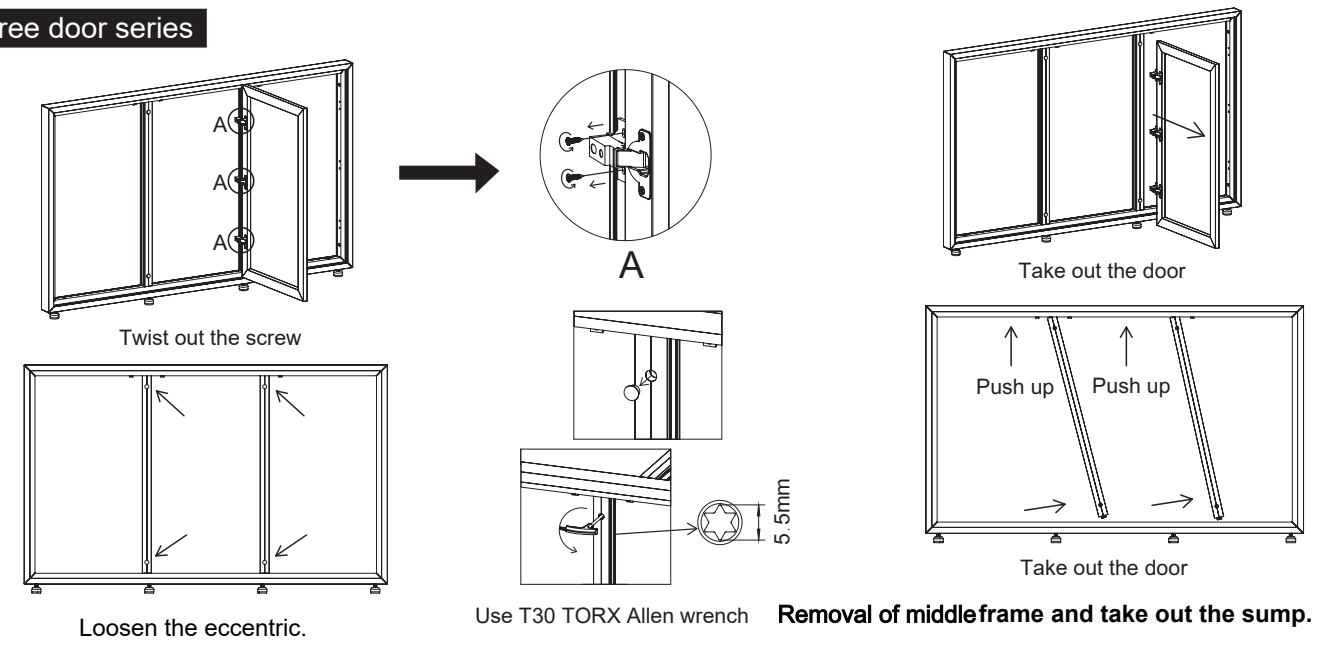

1

2

3

4

5

Double door series

Double door series

Three door series

Three door series

Installation dimension of middle frame

MODEL	L
MS 4825	554mm
MS 6027	454mm
MS 7228	557mm

Installation dimension of middle frame

MODEL	L
MSD 4825	555mm
MSD 6025	454mm
MSD 7225	557mm