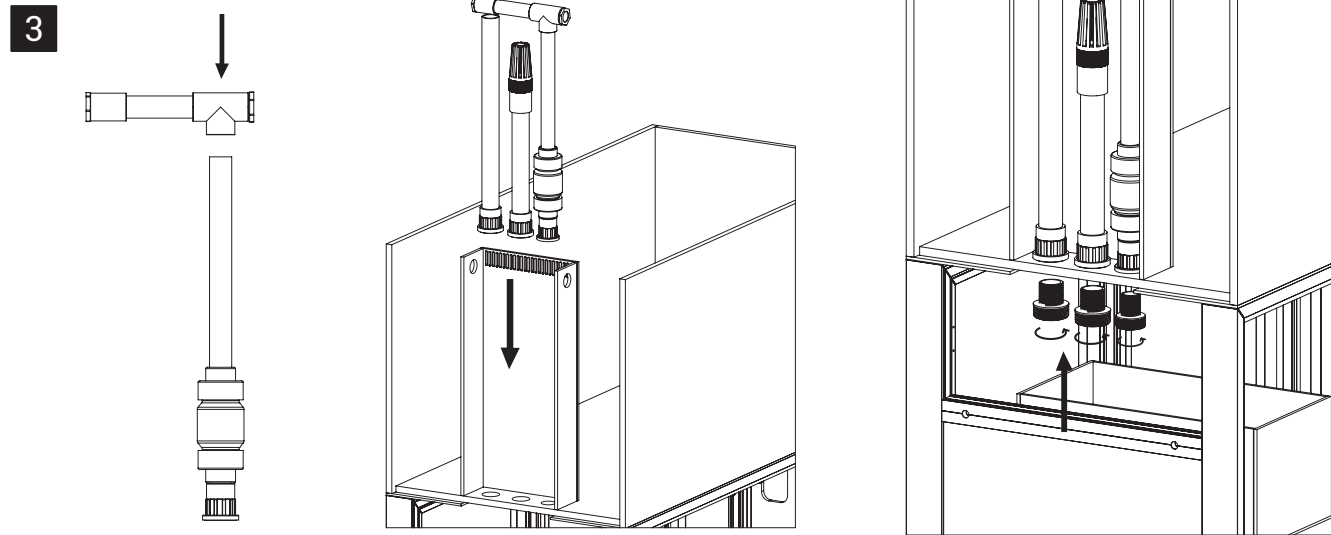

ITEM	QTY	KIT	CODE
A	1	Tank INFINIA Peninsula 7225	S02GT63
B	1	Sump INFINIA Peninsula 7225	S02SP62
C	1	ATO INFINIA Peninsula 4825/6025/7225	S02AT41
D	2	MESH 225 Micron -4"	850000451889
E	2	FELT 225 Micron -4"	850000451865
F	1	Filter Sponge 218*90	S12FS18
G	2	Filter Sock Silencer 4.0	850000451933
H	1	LID-2610-C	850000451247
I	2	NZ 20-FX	810039391181
J	1	Manifold 15 (OPTIONAL)	810039391969

ITEM	QTY	DESCRIPTION	KIT	CODE
K 1	1	Outlet assembly A13	Plumbing Kit for INFINIA Peninsula 7225	S22PK63
K 2	1	Outlet assembly B16		
K 3	1	Outlet assembly sump side D08		
K 4	1	32/38 Clear PVC Flexible Hose		
K 5	1	Union connector kit (DN25)		
K 6	1	Main drain standpipe H11		
K 7	1	Main drain sump side J22		
K 8	1	Emergency overflow standpipe K13		
K 9	1	Emergency overflow sump side L21