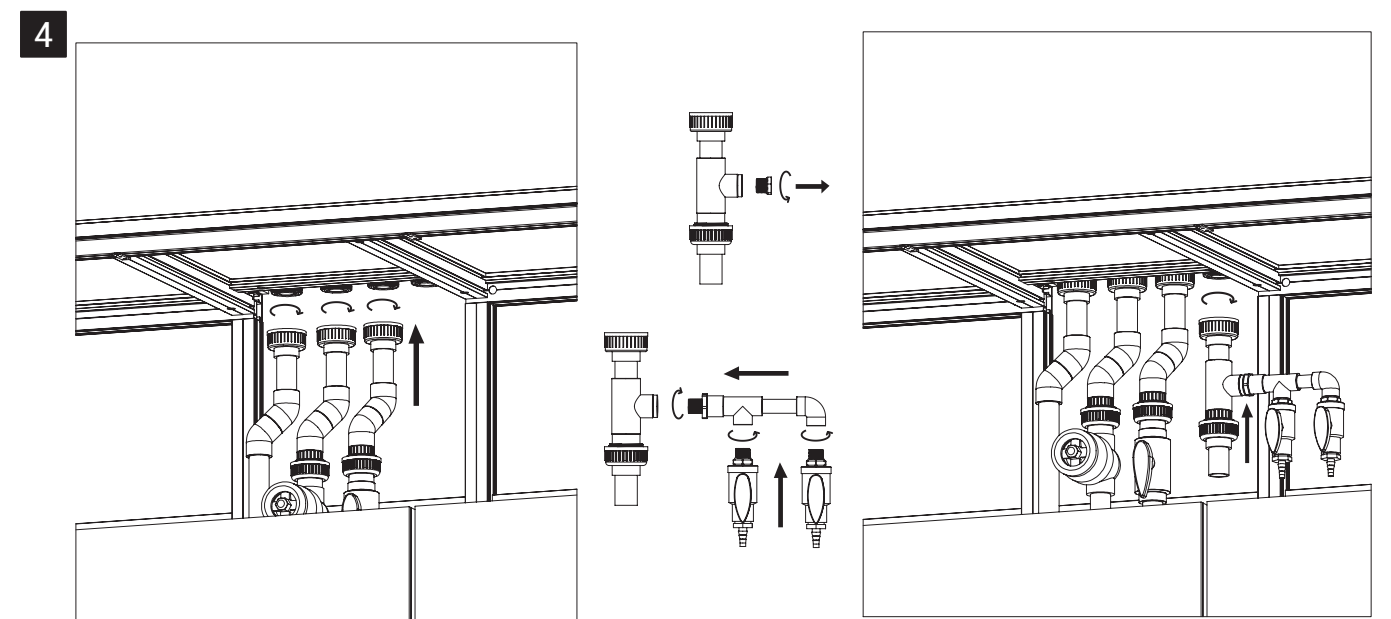

ITEM	QTY	DESCRIPTION	KIT	CODE
K 1	1	Outlet assembly A15	Plumbing Kit for INFINIA 215.5	S22PK53
K 2	1	Outlet assembly B16		
K 3	1	Outlet assembly sump side D08		
K 4	1	32/38 Clear PVC Flexible Hose		
K 5	1	Union connector kit (DN25)		
K 6	1	Main drain standpipe H18		
K 7	1	Main drain sump side J23		
K 8	1	Main drain standpipe H19		
K 9	1	Main drain sump side J24		
K 10	1	Emergency overflow standpipe K18		
K 11	1	Emergency overflow sump side L22		