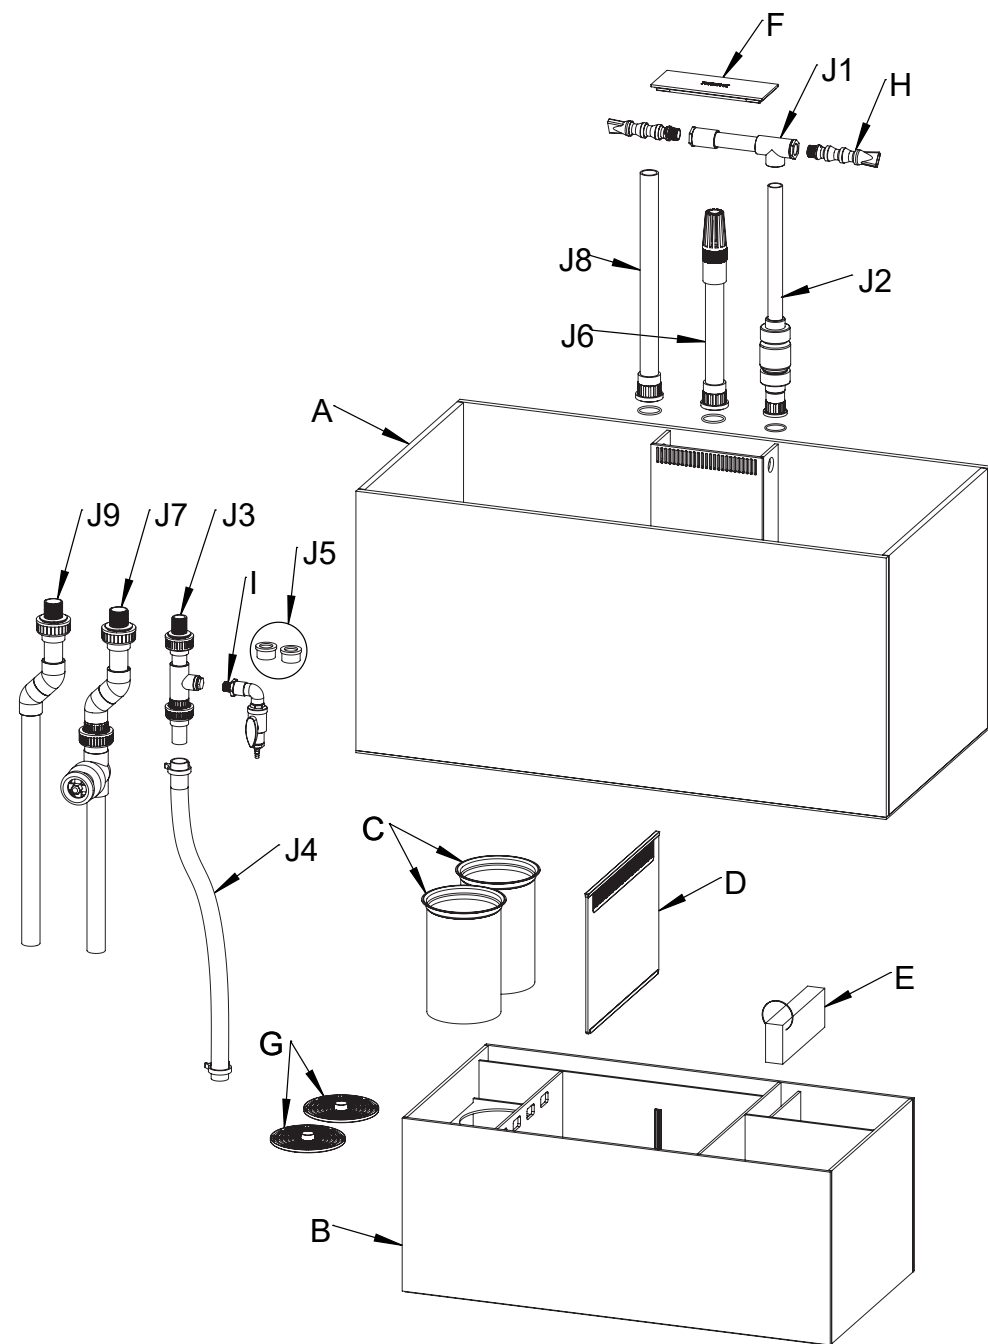

ITEM	QTY	KIT	CODE
A	1	Tank INFINIA 125.3	S02GT51
B	1	Sump INFINIA 125.3	S02SP51
C	3	FELT 225 Micron -4"	850000451865
D	1	Refugium Baffle 375	S11ZG06
E	1	Filter Sponge 200*90	S12FS25
F	1	LID-2610	810039390306
G	3	Filter Sock Silencer 4"	850000451933
H	2	NZ 20-FX	810039391181
I	1	Manifold 15 (OPTIONAL)	810039391969

ITEM	QTY	DESCRIPTION	KIT	CODE
J1	1	Outlet assembly A13	Plumbing Kit for INFINIA 125.3	S22PK51
J2	1	Outlet assembly B18		
J3	1	Outlet assembly sump side D08		
J4	1	32/38 Clear PVC Flexible Hose		
J5	1	Union connector kit (DN25)		
J6	1	Main drain standpipe H15		
J7	1	Main drain sump side J21		
J8	1	Emergency overflow standpipe K15		
J9	1	Emergency overflow sump side L20		