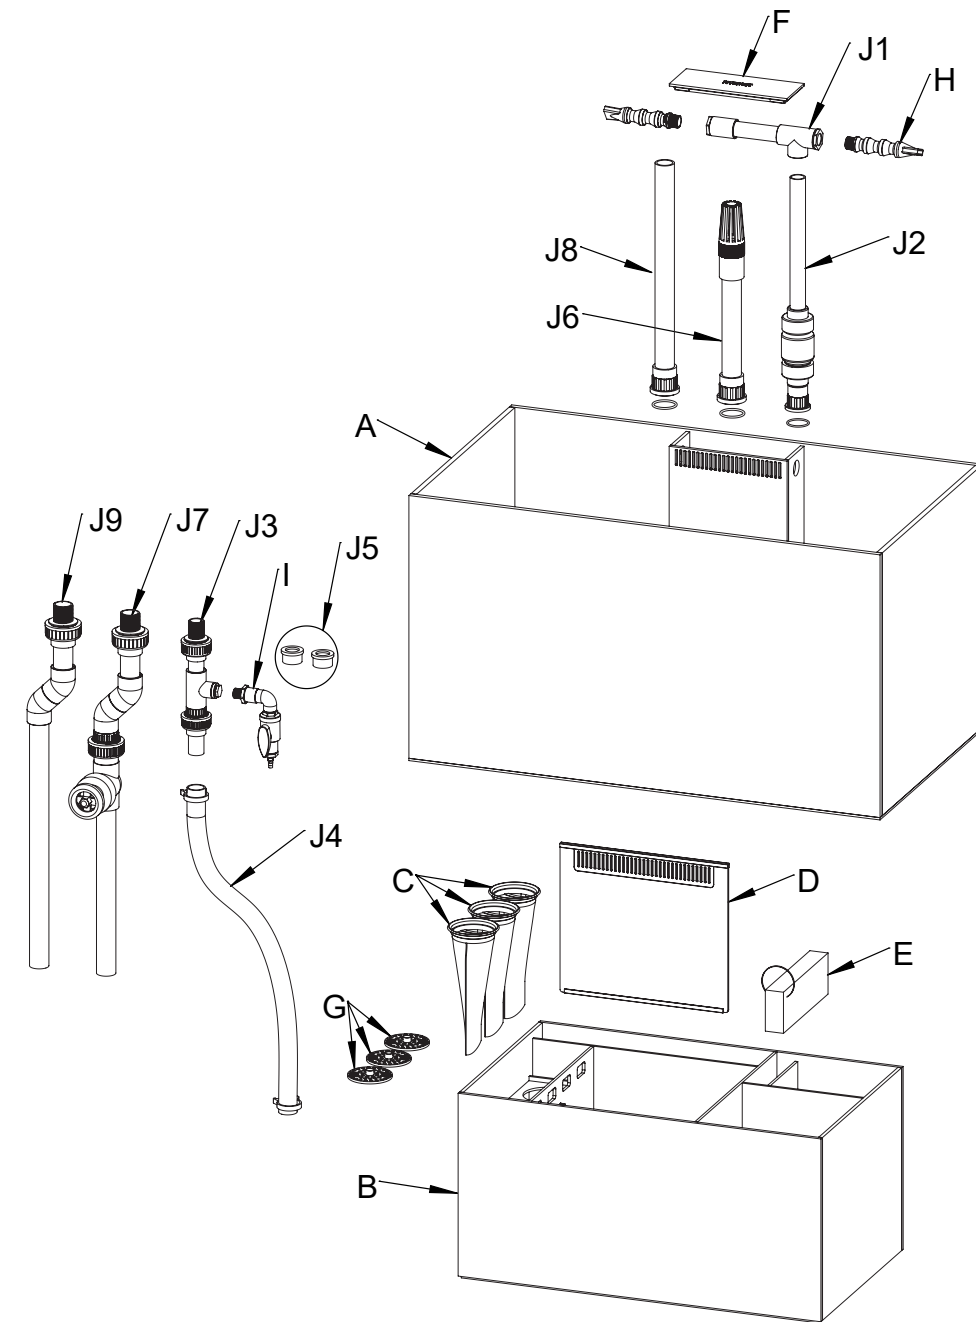

ITEM	QTY	KIT	CODE
A	1	Tank INFINIA 125.3	S02GT51
B	1	Sump INFINIA 125.3	S02SP51
C	3	FELT 225 Micron -4"	850000451865
D	1	Refugium Baffle 375	S11ZG06
E	1	Filter Sponge 200*90	S12FS25
F	1	LID-2610	810039390306
G	3	Filter Sock Silencer 4"	850000451933
H	2	NZ 20-FX	810039391181
I	1	Manifold 15 (OPTIONAL)	810039391969