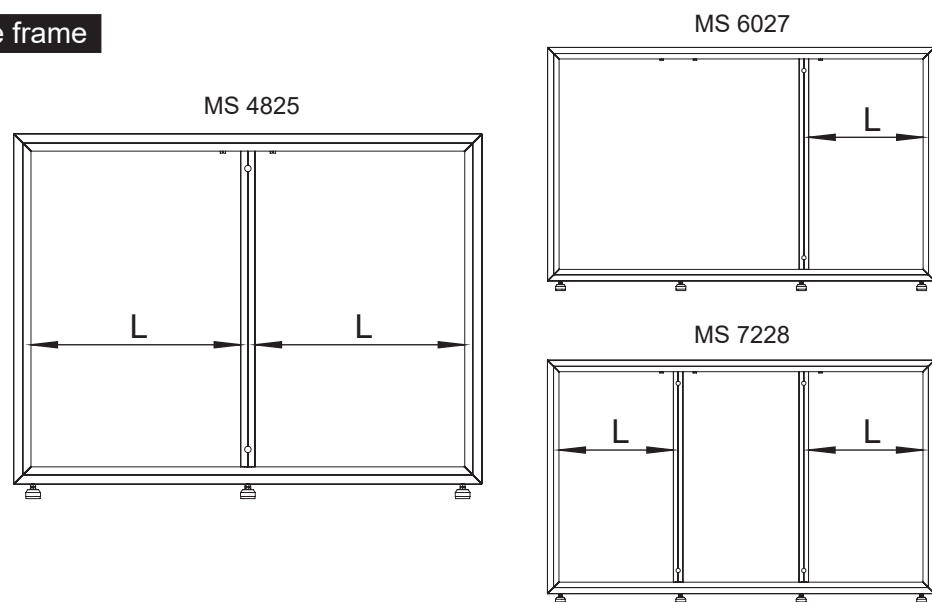

1

2

3

4

5

Double door series

Double door series

Three door series

Three door series

Installation dimension of middle frame

MODEL	L
MS 4825	554mm
MS 6027	454mm
MS 7228	557mm

Installation dimension of middle frame

MODEL	L
MSD 4825	555mm
MSD 6025	454mm
MSD 7225	557mm