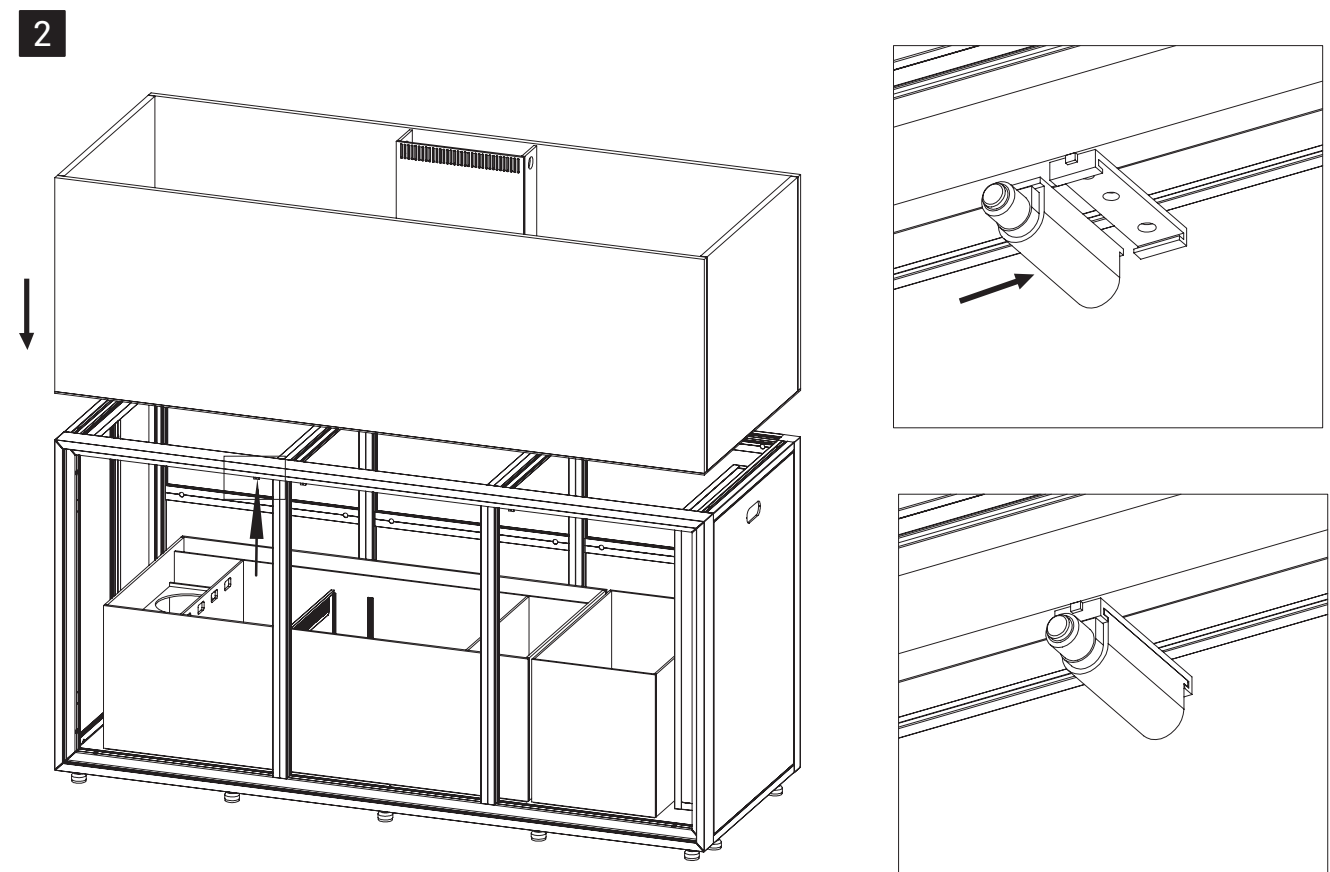

ITEM	QTY	KIT	CODE
A	1	Tank INFINIA 275.6	S02GT54
B	1	Sump INFINIA 275.6	S02SP54
C	1	ATO INFINIA 275.6	S02AT37
D	2	FELT 225 Micron -7"	850000451834
E	1	Refugium Baffle 498	S11ZG09
F	1	Filter Sponge 498*90	S12FS28
G	1	LID-3610-C	810039392171
H	2	Filter Sock Silencer 7"	810039391013
I	2	NZ 20-FX	810039391181
J	1	Manifold 15D (OPTIONAL)	810039391198

ITEM	QTY	DESCRIPTION	KIT	CODE
K 1	1	Outlet assembly A15	Plumbing Kit for INFINIA 275.6	S22PK54
K 2	1	Outlet assembly B17		
K 3	1	Outlet assembly sump side D07		
K 4	1	32/38 Clear PVC Flexible Hose		
K 5	1	Union connector kit (DN25)		
K 6	1	Main drain standpipe H13		
K 7	1	Main drain sump side J19		
K 8	1	Main drain standpipe H14		
K 9	1	Main drain sump side J20		
K 10	1	Emergency overflow standpipe K19		
K 11	1	Emergency overflow sump side L23