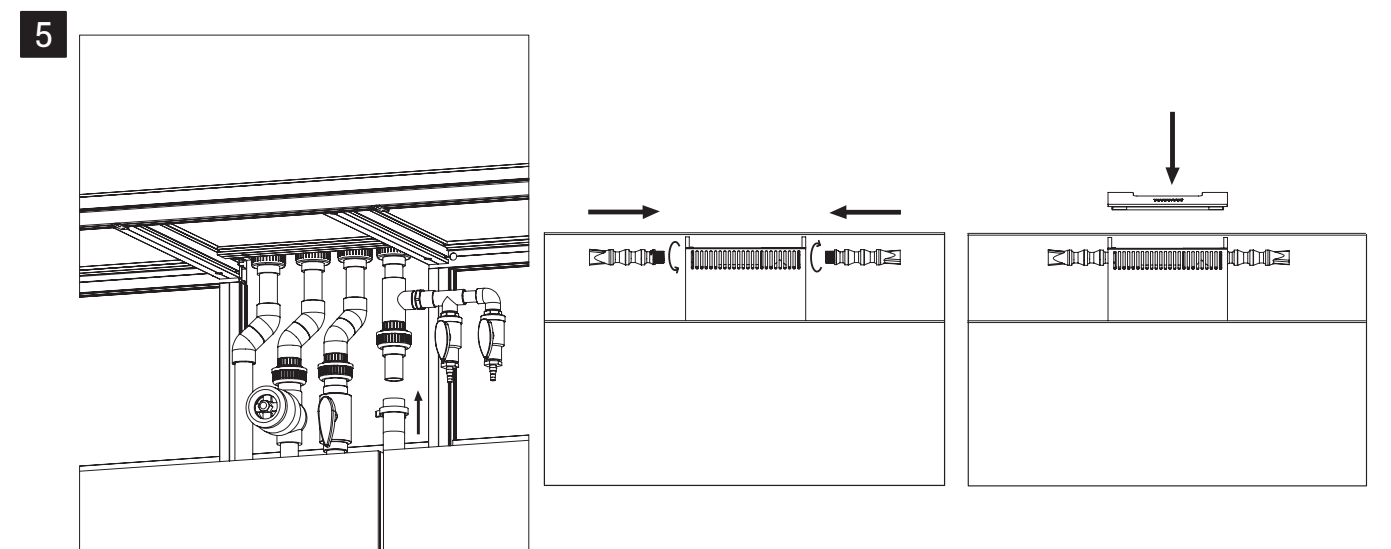

ITEM	QTY	DESCRIPTION	KIT	CODE
K 1	1	Outlet assembly A15	Plumbing Kit for INFINIA 215.5	S22PK53
K 2	1	Outlet assembly B16		
K 3	1	Outlet assembly sump side D08		
K 4	1	32/38 Clear PVC Flexible Hose		
K 5	1	Union connector kit (DN25)		
K 6	1	Main drain standpipe H18		
K 7	1	Main drain sump side J23		
K 8	1	Main drain standpipe H19		
K 9	1	Main drain sump side J24		
K 10	1	Emergency overflow standpipe K18		
K 11	1	Emergency overflow sump side L22		