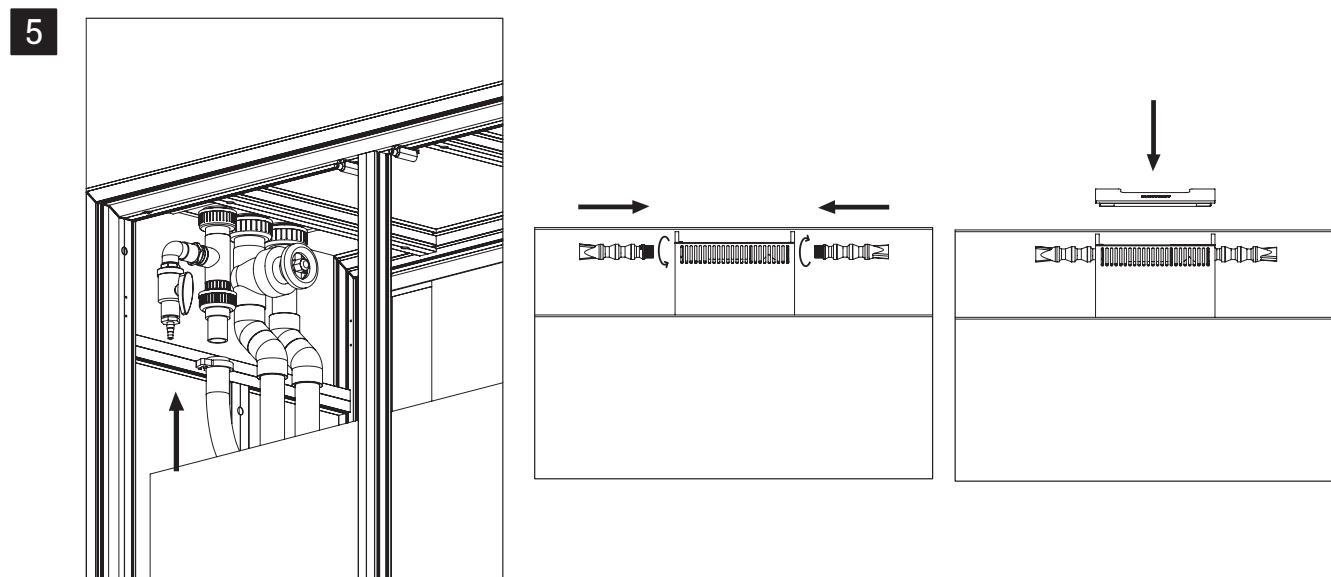

ITEM	QTY	KIT	CODE
A	1	Tank INFINIA Peninsula 7225	S02GT63
B	1	Sump INFINIA Peninsula 7225	S02SP62
C	1	ATO INFINIA Peninsula 4825/6025/7225	S02AT41
D	2	MESH 225 Micron -4"	850000451889
E	2	FELT 225 Micron -4"	850000451865
F	1	Filter Sponge 218*90	S12FS18
G	2	Filter Sock Silencer 4.0	850000451933
H	1	LID-2610-C	850000451247
I	2	NZ 20-FX	810039391181
J	1	Manifold 15 (OPTIONAL)	810039391969

ITEM	QTY	DESCRIPTION	KIT	CODE
K 1	1	Outlet assembly A13	Plumbing Kit for INFINIA Peninsula 7225	S22PK63
K 2	1	Outlet assembly B16		
K 3	1	Outlet assembly sump side D08		
K 4	1	32/38 Clear PVC Flexible Hose		
K 5	1	Union connector kit (DN25)		
K 6	1	Main drain standpipe H11		
K 7	1	Main drain sump side J22		
K 8	1	Emergency overflow standpipe K13		
K 9	1	Emergency overflow sump side L21