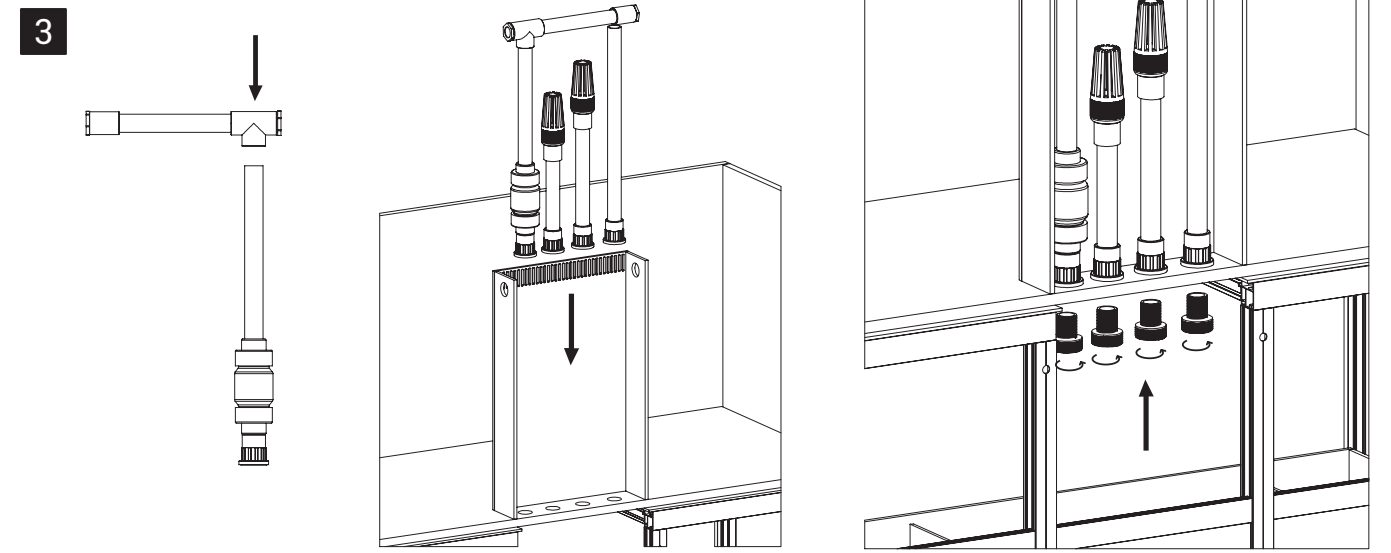

ITEM	QTY	DESCRIPTION	KIT	CODE
K 1	1	Outlet assembly A15	Plumbing Kit for INFINIA 215.5	S22PK53
K 2	1	Outlet assembly B16		
K 3	1	Outlet assembly sump side D08		
K 4	1	32/38 Clear PVC Flexible Hose		
K 5	1	Union connector kit (DN25)		
K 6	1	Main drain standpipe H18		
K 7	1	Main drain sump side J23		
K 8	1	Main drain standpipe H19		
K 9	1	Main drain sump side J24		
K 10	1	Emergency overflow standpipe K18		
K 11	1	Emergency overflow sump side L22		