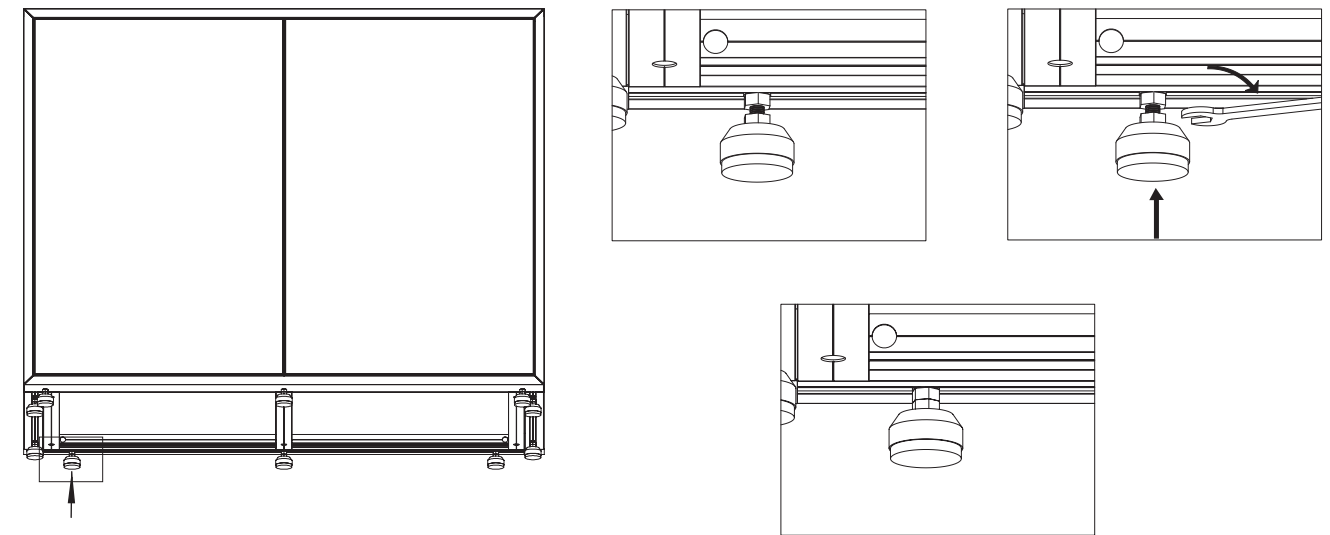

ITEM	QTY	KIT	CODE
A	1	Tank INFINIA 165.4	S02GT52
B	1	Sump INFINIA 165.4	S02SP52
C	2	FELT 225 Micron -7"	850000451834
D	1	Refugium Baffle 443	S11ZG07
E	1	Filter Sponge 220*90	S12FS26
F	1	LID-2610	810039390306
G	2	Filter Sock Silencer 7"	810039391013
H	2	NZ 20-FX	810039391181
I	1	Manifold 15 (OPTIONAL)	810039391969

ITEM	QTY	DESCRIPTION	KIT	CODE
J1	1	Outlet assembly A13	Plumbing Kit for INFINIA 165.4	S22PK52
J2	1	Outlet assembly B20		
J3	1	Outlet assembly sump side D08		
J4	1	32/38 Clear PVC Flexible Hose		
J5	1	Union connector kit (DN25)		
J6	1	Main drain standpipe H17		
J7	1	Main drain sump side J21		
J8	1	Emergency overflow standpipe K17		
J9	1	Emergency overflow sump side L20		

1