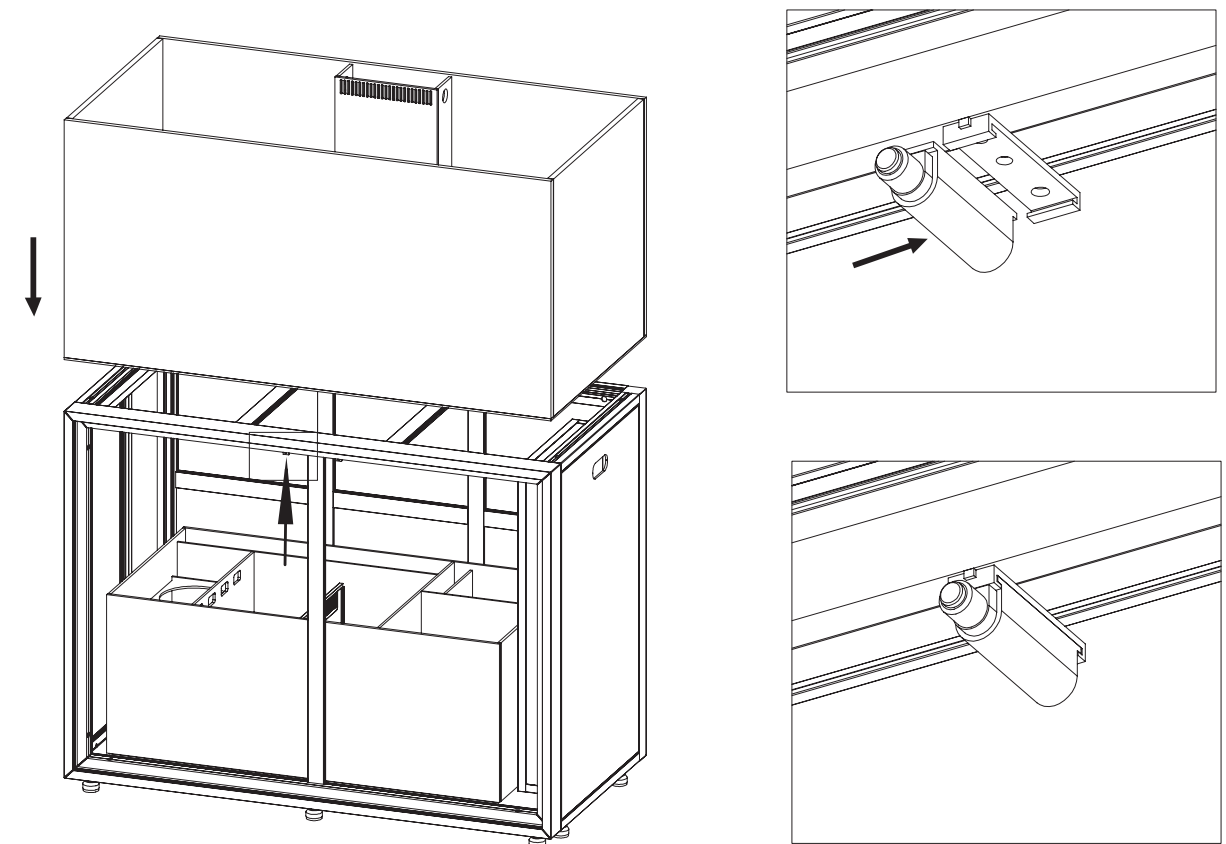

ITEM	QTY	KIT	CODE
A	1	Tank INFINIA 165.4	S02GT52
B	1	Sump INFINIA 165.4	S02SP52
C	2	FELT 225 Micron -7"	850000451834
D	1	Refugium Baffle 443	S11ZG07
E	1	Filter Sponge 220*90	S12FS26
F	1	LID-2610	810039390306
G	2	Filter Sock Silencer 7"	810039391013
H	2	NZ 20-FX	810039391181
I	1	Manifold 15 (OPTIONAL)	810039391969

ITEM	QTY	DESCRIPTION	KIT	CODE
J1	1	Outlet assembly A13	Plumbing Kit for INFINIA 165.4	S22PK52
J2	1	Outlet assembly B20		
J3	1	Outlet assembly sump side D08		
J4	1	32/38 Clear PVC Flexible Hose		
J5	1	Union connector kit (DN25)		
J6	1	Main drain standpipe H17		
J7	1	Main drain sump side J21		
J8	1	Emergency overflow standpipe K17		
J9	1	Emergency overflow sump side L20		

1

2