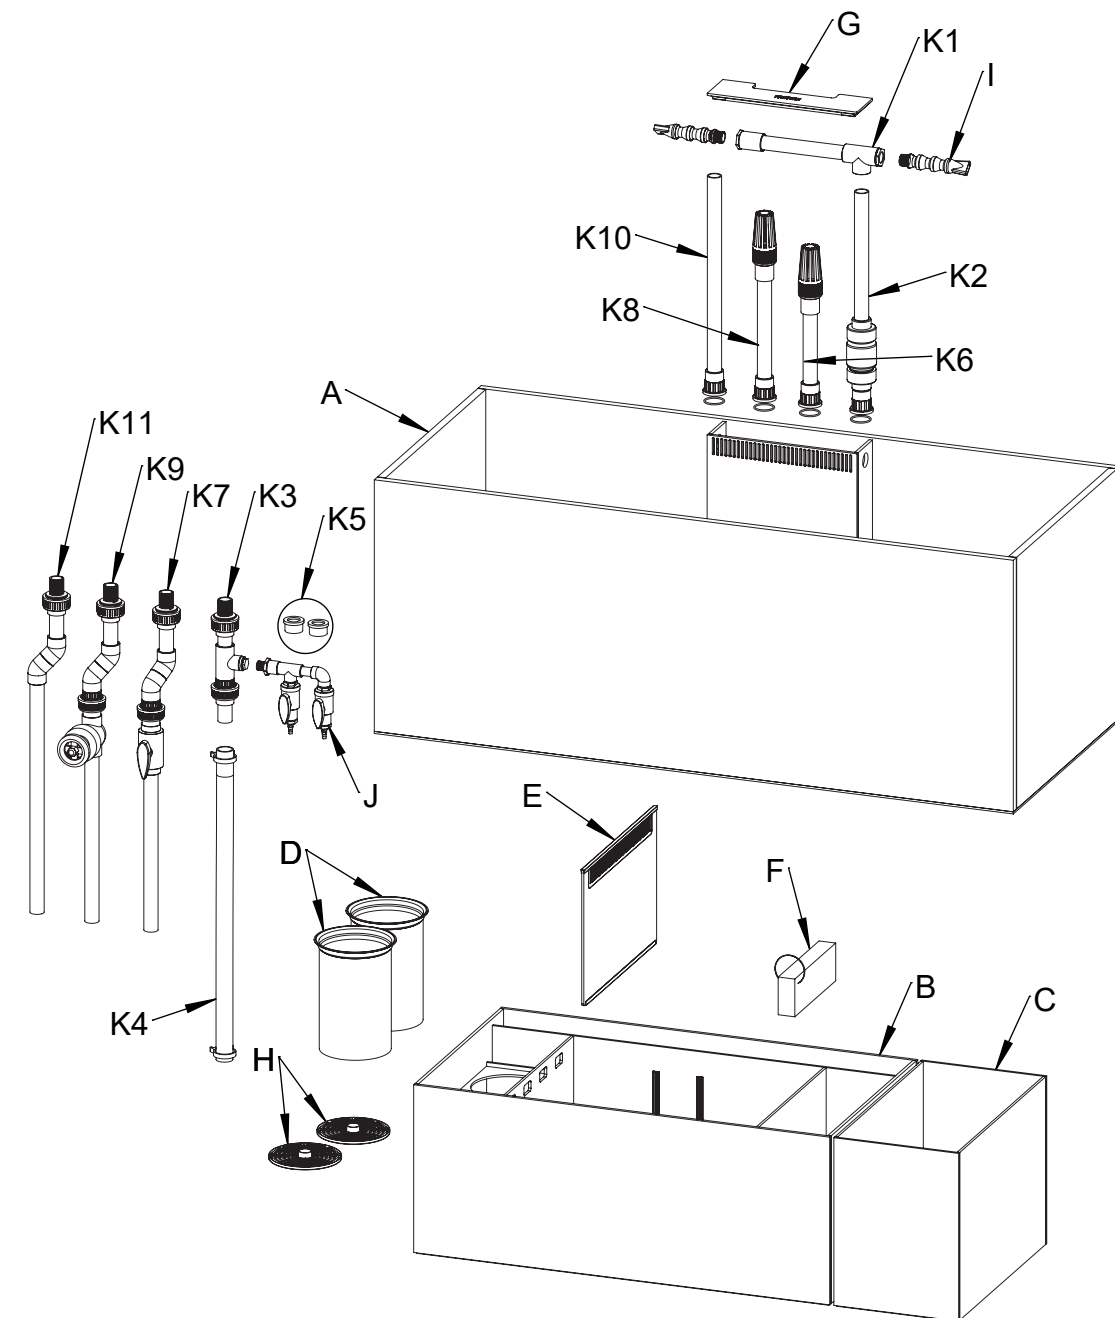

ITEM	QTY	KIT	CODE
A	1	Tank INFINIA 215.5	S02GT53
B	1	Sump INFINIA 215.5	S02SP53
C	1	ATO INFINIA 215.5	S02AT36
D	2	FELT 225 Micron -7"	850000451834
E	1	Refugium Baffle 468	S11ZG08
F	1	Filter Sponge 468*90	S12FS27
G	1	LID-3610-C	810039392171
H	2	Filter Sock Silencer 7"	810039391013
I	2	NZ 20-FX	810039391181
J	1	Manifold 15D (OPTIONAL)	810039391198

ITEM	QTY	DESCRIPTION	KIT	CODE
K 1	1	Outlet assembly A15	Plumbing Kit for INFINIA 215.5	S22PK53
K 2	1	Outlet assembly B16		
K 3	1	Outlet assembly sump side D08		
K 4	1	32/38 Clear PVC Flexible Hose		
K 5	1	Union connector kit (DN25)		
K 6	1	Main drain standpipe H18		
K 7	1	Main drain sump side J23		
K 8	1	Main drain standpipe H19		
K 9	1	Main drain sump side J24		
K 10	1	Emergency overflow standpipe K18		
K 11	1	Emergency overflow sump side L22