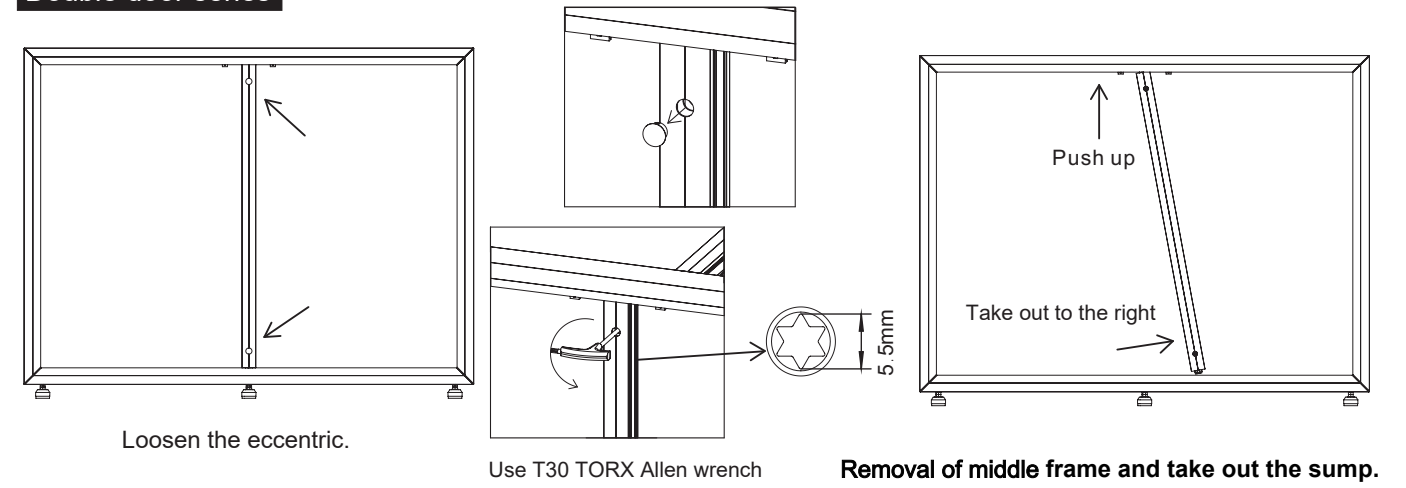

1

2

3

4

5

Double door series

Double door series

Three door series

Three door series

Installation dimension of middle frame

MODEL	L
MS 4825	554mm
MS 6027	454mm
MS 7228	557mm

Installation dimension of middle frame

MODEL	L
MSD 4825	555mm
MSD 6025	454mm
MSD 7225	557mm