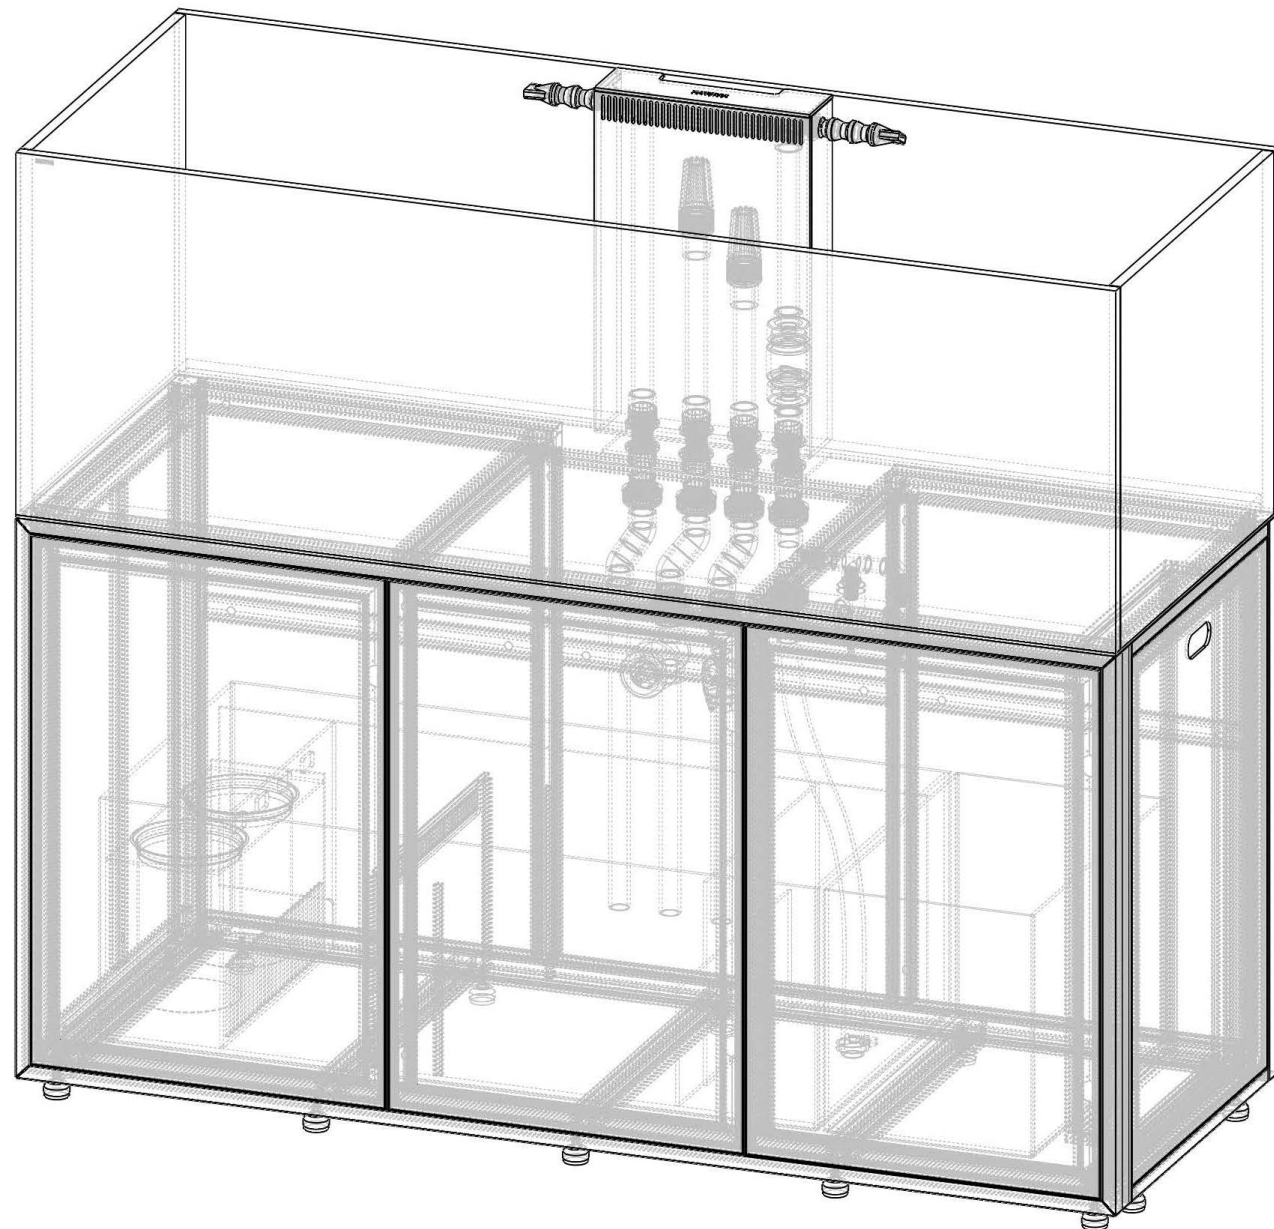

ITEM	QTY	KIT	CODE
A	1	Tank INFINIA 125.3	S02GT51
B	1	Sump INFINIA 125.3	S02SP51
C	3	FELT 225 Micron -4"	850000451865
D	1	Refugium Baffle 375	S11ZG06
E	1	Filter Sponge 200*90	S12FS25
F	1	LID-2610	810039390306
G	3	Filter Sock Silencer 4"	850000451933
H	2	NZ 20-FX	810039391181
I	1	Manifold 15 (OPTIONAL)	810039391969