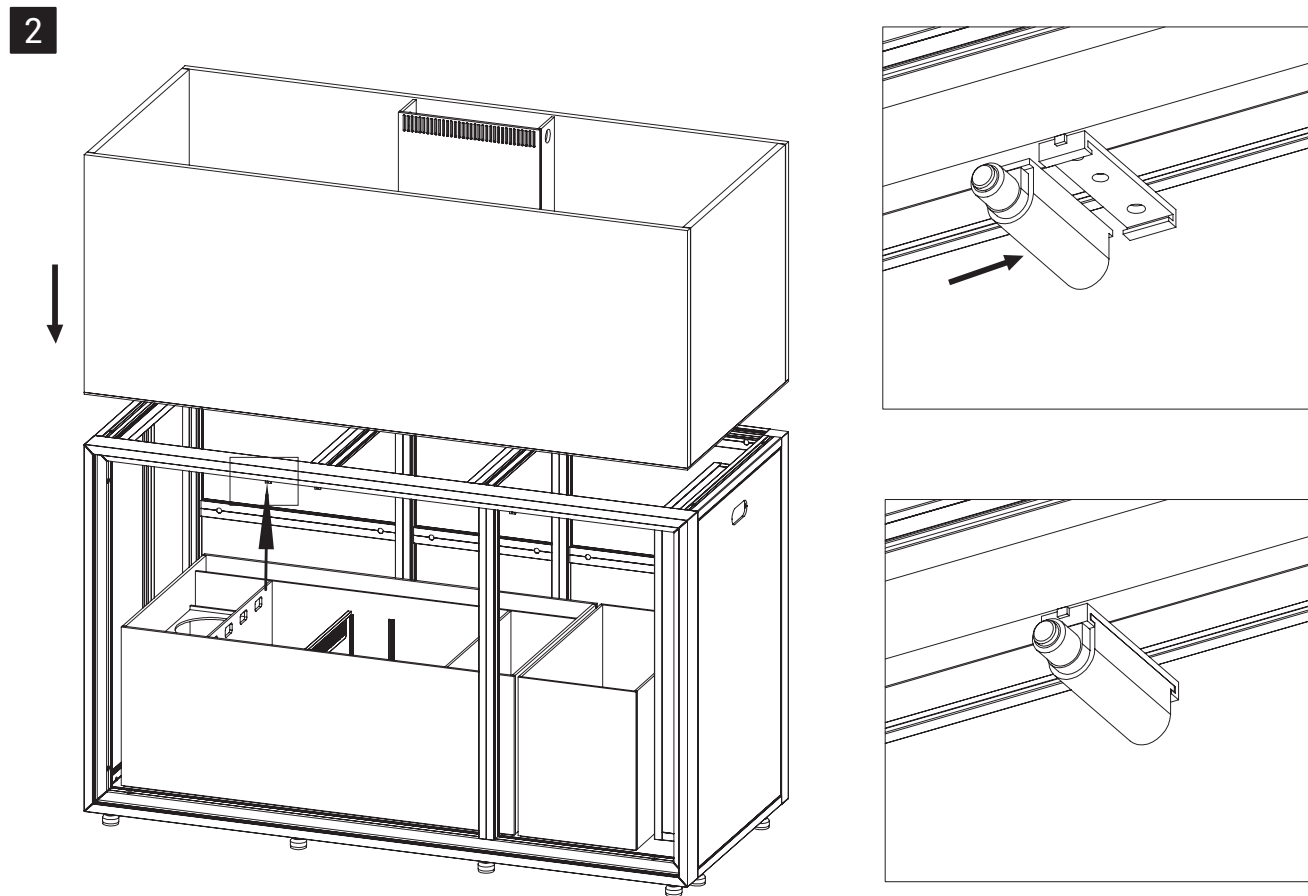

ITEM	QTY	DESCRIPTION	KIT	CODE
K 1	1	Outlet assembly A15	Plumbing Kit for INFINIA 215.5	S22PK53
K 2	1	Outlet assembly B16		
K 3	1	Outlet assembly sump side D08		
K 4	1	32/38 Clear PVC Flexible Hose		
K 5	1	Union connector kit (DN25)		
K 6	1	Main drain standpipe H18		
K 7	1	Main drain sump side J23		
K 8	1	Main drain standpipe H19		
K 9	1	Main drain sump side J24		
K 10	1	Emergency overflow standpipe K18		
K 11	1	Emergency overflow sump side L22		