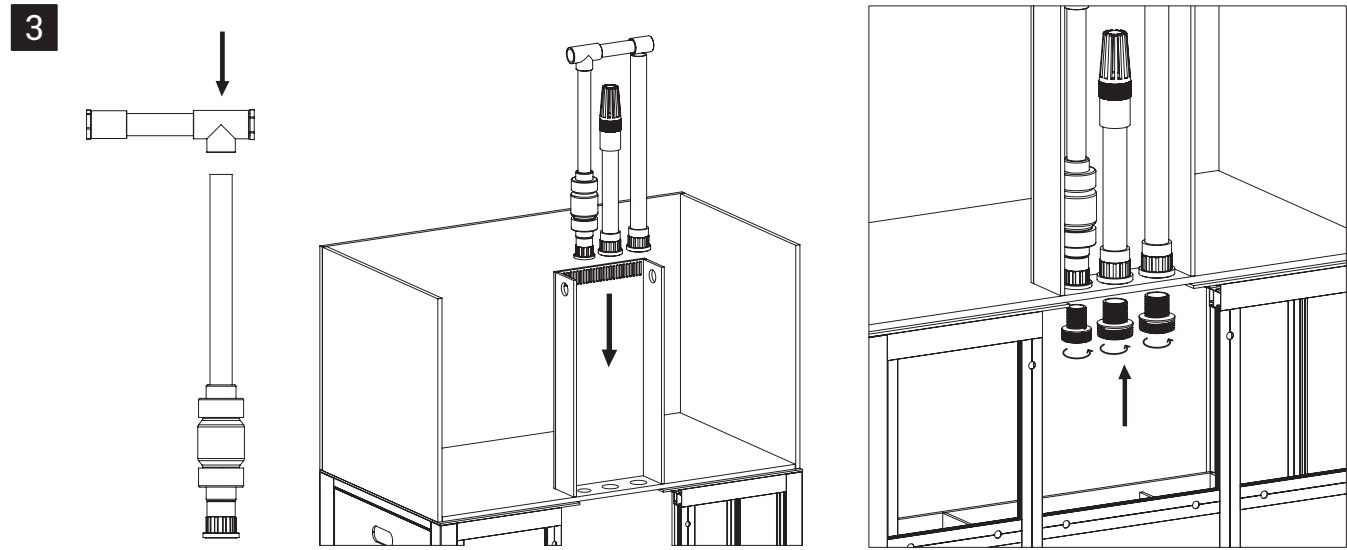

ITEM	QTY	KIT	CODE
A	1	Tank INFINIA 215.5	S02GT53
B	1	Sump INFINIA 215.5	S02SP53
C	1	ATO INFINIA 215.5	S02AT36
D	2	FELT 225 Micron -7"	850000451834
E	1	Refugium Baffle 468	S11ZG08
F	1	Filter Sponge 468*90	S12FS27
G	1	LID-3610-C	810039392171
H	2	Filter Sock Silencer 7"	810039391013
I	2	NZ 20-FX	810039391181
J	1	Manifold 15D (OPTIONAL)	810039391198

ITEM	QTY	DESCRIPTION	KIT	CODE
K 1	1	Outlet assembly A15	Plumbing Kit for INFINIA 215.5	S22PK53
K 2	1	Outlet assembly B16		
K 3	1	Outlet assembly sump side D08		
K 4	1	32/38 Clear PVC Flexible Hose		
K 5	1	Union connector kit (DN25)		
K 6	1	Main drain standpipe H18		
K 7	1	Main drain sump side J23		
K 8	1	Main drain standpipe H19		
K 9	1	Main drain sump side J24		
K 10	1	Emergency overflow standpipe K18		
K 11	1	Emergency overflow sump side L22