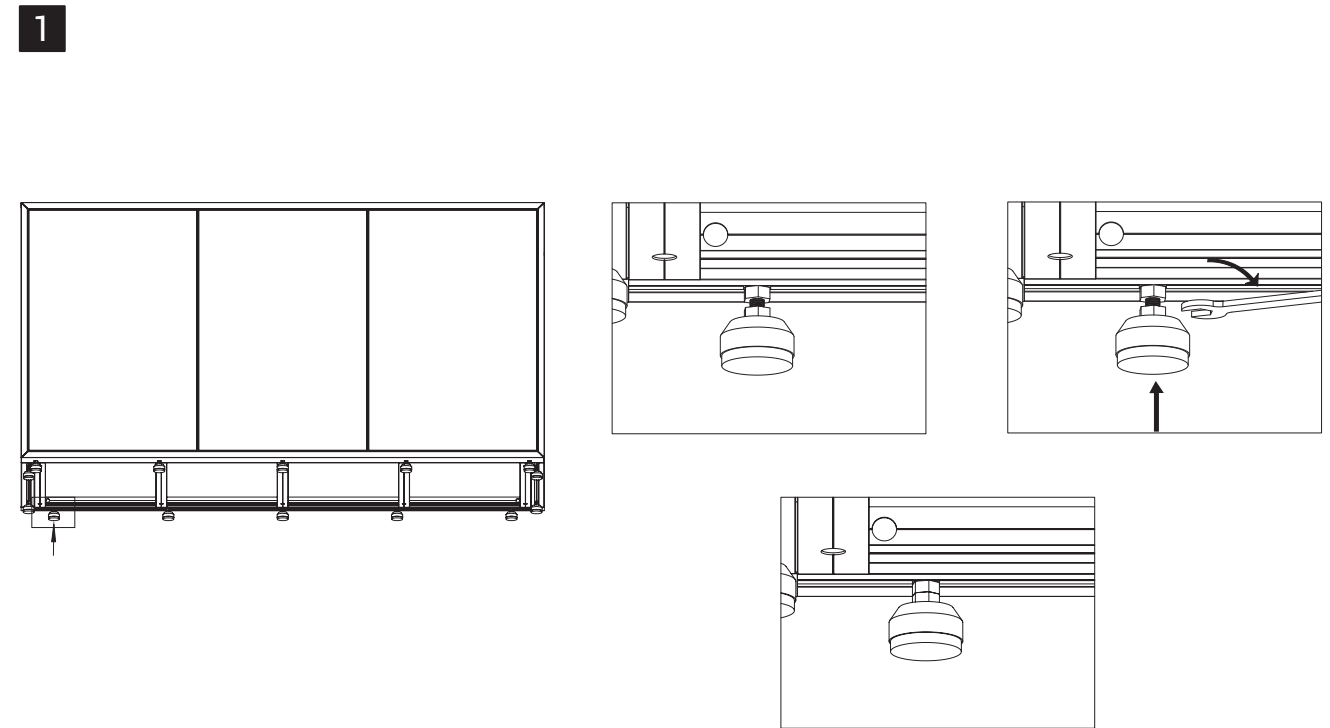

ITEM	QTY	KIT	CODE
A	1	Tank INFINIA 275.6	S02GT54
B	1	Sump INFINIA 275.6	S02SP54
C	1	ATO INFINIA 275.6	S02AT37
D	2	FELT 225 Micron -7"	850000451834
E	1	Refugium Baffle 498	S11ZG09
F	1	Filter Sponge 498*90	S12FS28
G	1	LID-3610-C	810039392171
H	2	Filter Sock Silencer 7"	810039391013
I	2	NZ 20-FX	810039391181
J	1	Manifold 15D (OPTIONAL)	810039391198

ITEM	QTY	DESCRIPTION	KIT	CODE
K 1	1	Outlet assembly A15	Plumbing Kit for INFINIA 275.6	S22PK54
K 2	1	Outlet assembly B17		
K 3	1	Outlet assembly sump side D07		
K 4	1	32/38 Clear PVC Flexible Hose		
K 5	1	Union connector kit (DN25)		
K 6	1	Main drain standpipe H13		
K 7	1	Main drain sump side J19		
K 8	1	Main drain standpipe H14		
K 9	1	Main drain sump side J20		
K 10	1	Emergency overflow standpipe K19		
K 11	1	Emergency overflow sump side L23