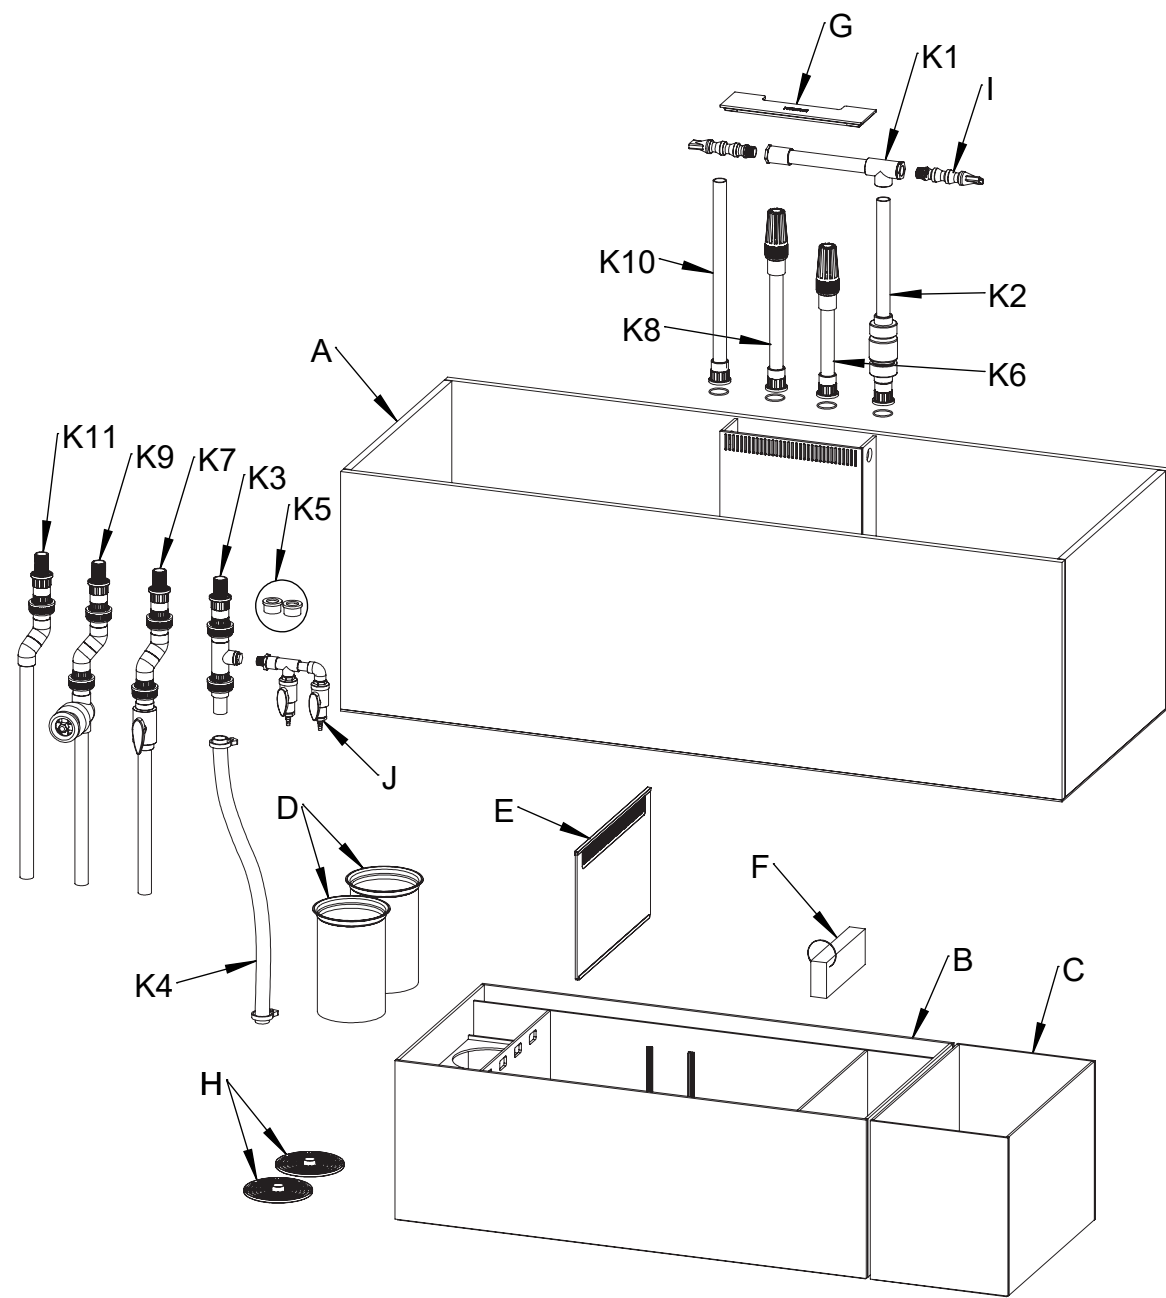

1

2

ITEM	QTY	KIT	CODE
A	1	Tank INFINIA 215.5	S02GT53
B	1	Sump INFINIA 215.5	S02SP53
C	1	ATO INFINIA 215.5	S02AT36
D	2	FELT 225 Micron -7"	850000451834
E	1	Refugium Baffle 468	S11ZG08
F	1	Filter Sponge 468*90	S12FS27
G	1	LID-3610-C	810039392171
H	2	Filter Sock Silencer 7"	810039391013
I	2	NZ 20-FX	810039391181
J	1	Manifold 15D (OPTIONAL)	810039391198

ITEM	QTY	DESCRIPTION	KIT	CODE
K 1	1	Outlet assembly A15	Plumbing Kit for INFINIA 215.5	S22PK53
K 2	1	Outlet assembly B16		
K 3	1	Outlet assembly sump side D08		
K 4	1	32/38 Clear PVC Flexible Hose		
K 5	1	Union connector kit (DN25)		
K 6	1	Main drain standpipe H18		
K 7	1	Main drain sump side J23		
K 8	1	Main drain standpipe H19		
K 9	1	Main drain sump side J24		
K 10	1	Emergency overflow standpipe K18		
K 11	1	Emergency overflow sump side L22		