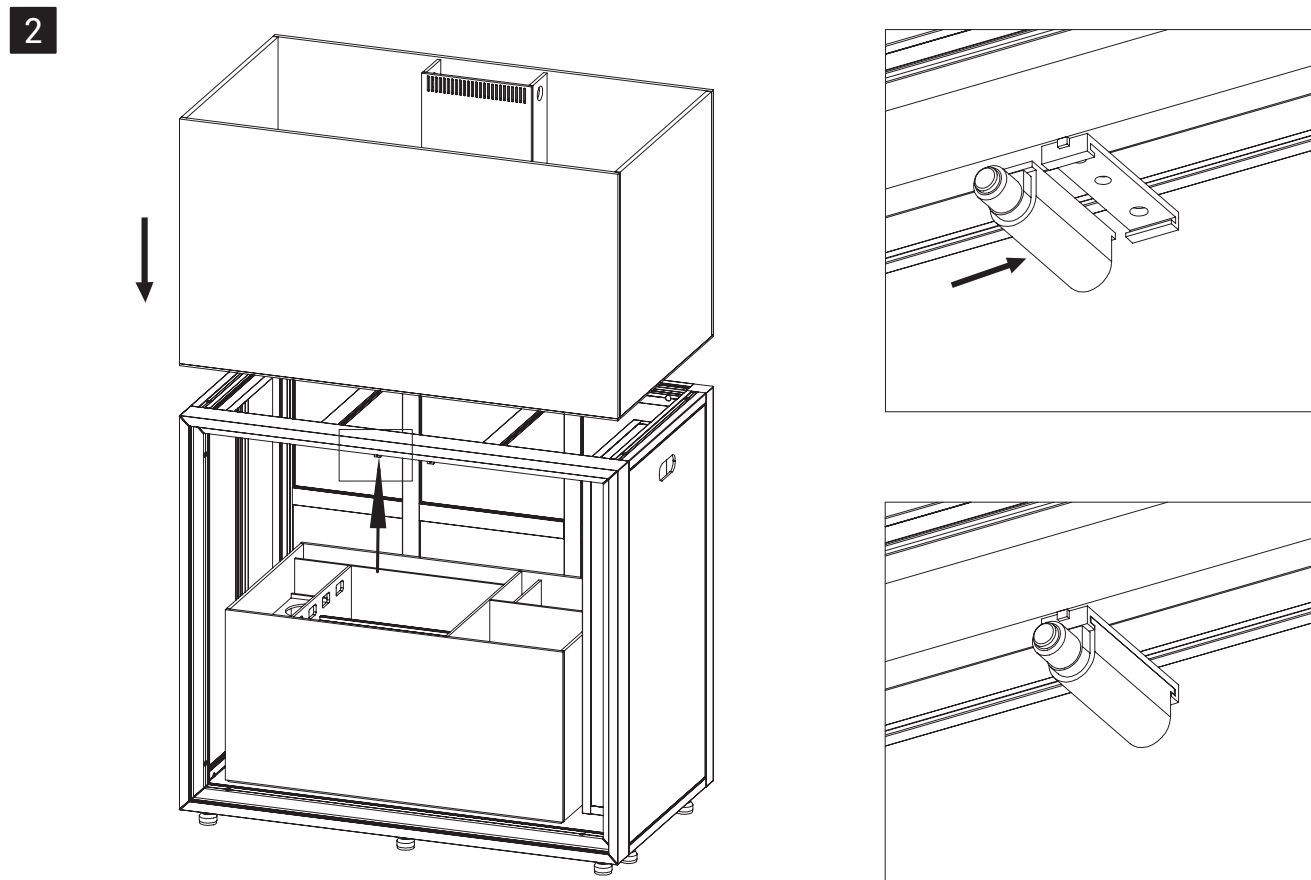

ITEM	QTY	DESCRIPTION	KIT	CODE
J1	1	Outlet assembly A13	Plumbing Kit for INFINIA 125.3	S22PK51
J2	1	Outlet assembly B18		
J3	1	Outlet assembly sump side D08		
J4	1	32/38 Clear PVC Flexible Hose		
J5	1	Union connector kit (DN25)		
J6	1	Main drain standpipe H15		
J7	1	Main drain sump side J21		
J8	1	Emergency overflow standpipe K15		
J9	1	Emergency overflow sump side L20		