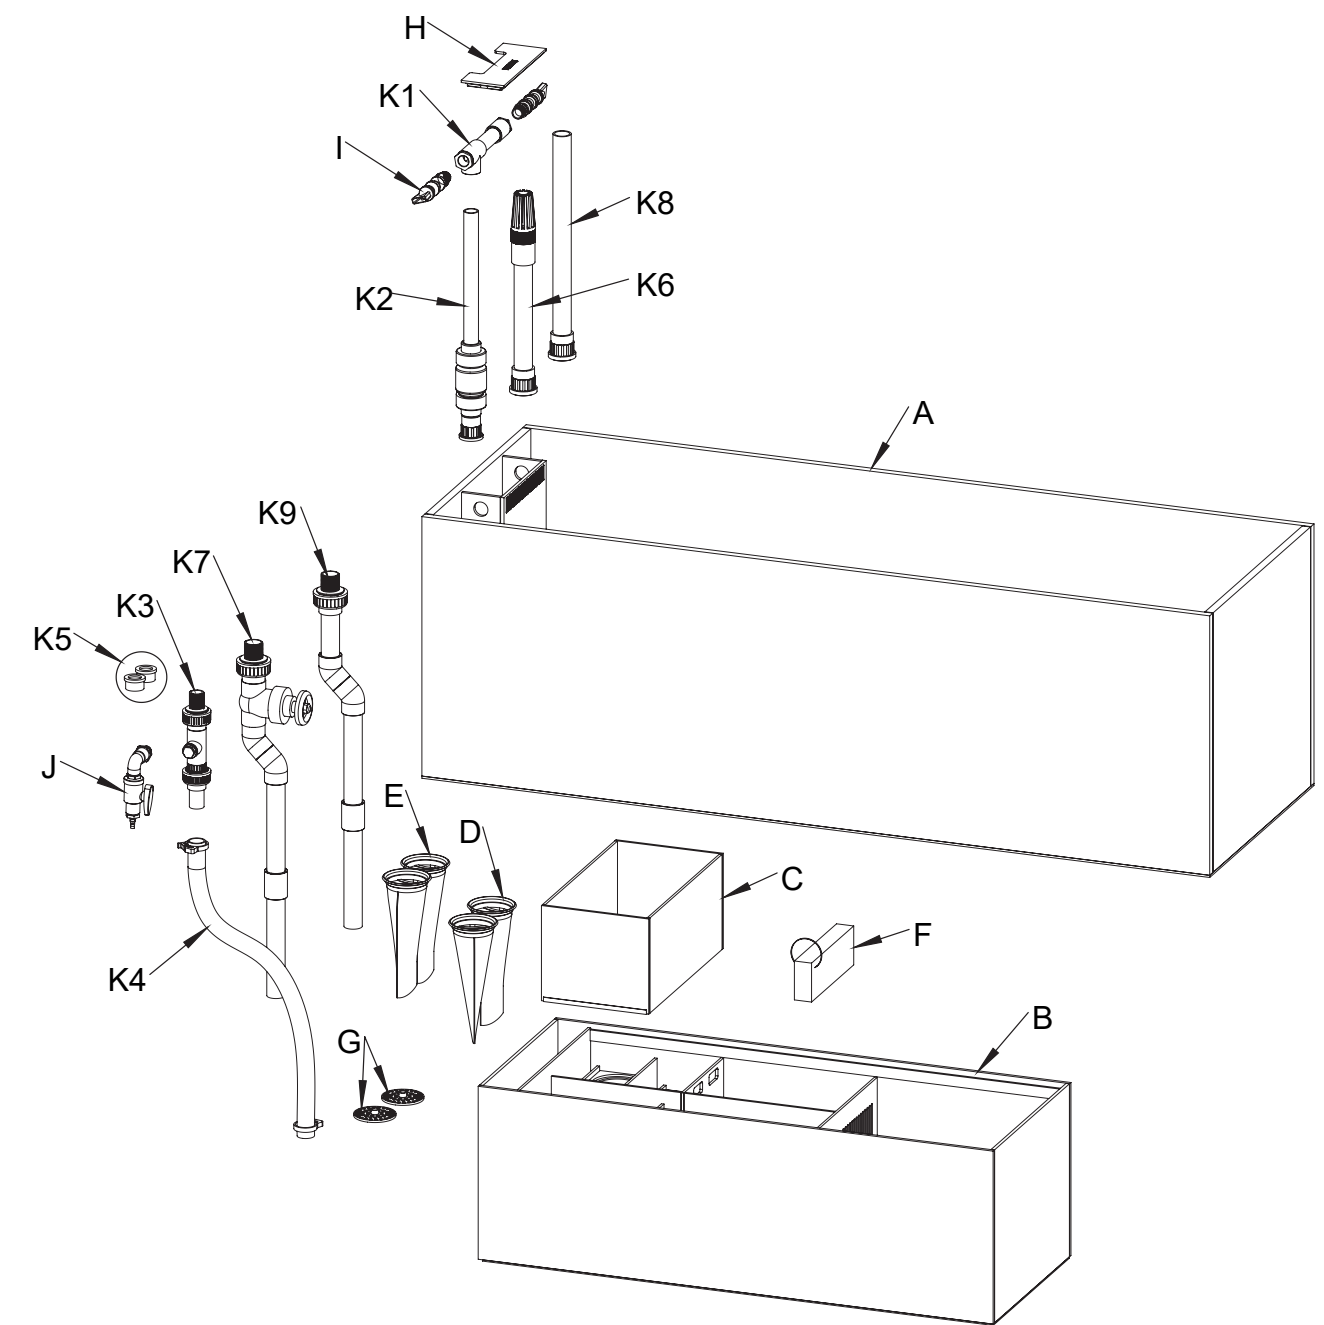

ITEM	QTY	KIT	CODE
A	1	Tank INFINIA Peninsula 7225	S02GT63
B	1	Sump INFINIA Peninsula 7225	S02SP62
C	1	ATO INFINIA Peninsula 4825/6025/7225	S02AT41
D	2	MESH 225 Micron -4"	850000451889
E	2	FELT 225 Micron -4"	850000451865
F	1	Filter Sponge 218*90	S12FS18
G	2	Filter Sock Silencer 4.0	850000451933
H	1	LID-2610-C	850000451247
I	2	NZ 20-FX	810039391181
J	1	Manifold 15 (OPTIONAL)	810039391969

ITEM	QTY	DESCRIPTION	KIT	CODE
K 1	1	Outlet assembly A13	Plumbing Kit for INFINIA Peninsula 7225	S22PK63
K 2	1	Outlet assembly B16		
K 3	1	Outlet assembly sump side D08		
K 4	1	32/38 Clear PVC Flexible Hose		
K 5	1	Union connector kit (DN25)		
K 6	1	Main drain standpipe H11		
K 7	1	Main drain sump side J22		
K 8	1	Emergency overflow standpipe K13		
K 9	1	Emergency overflow sump side L21