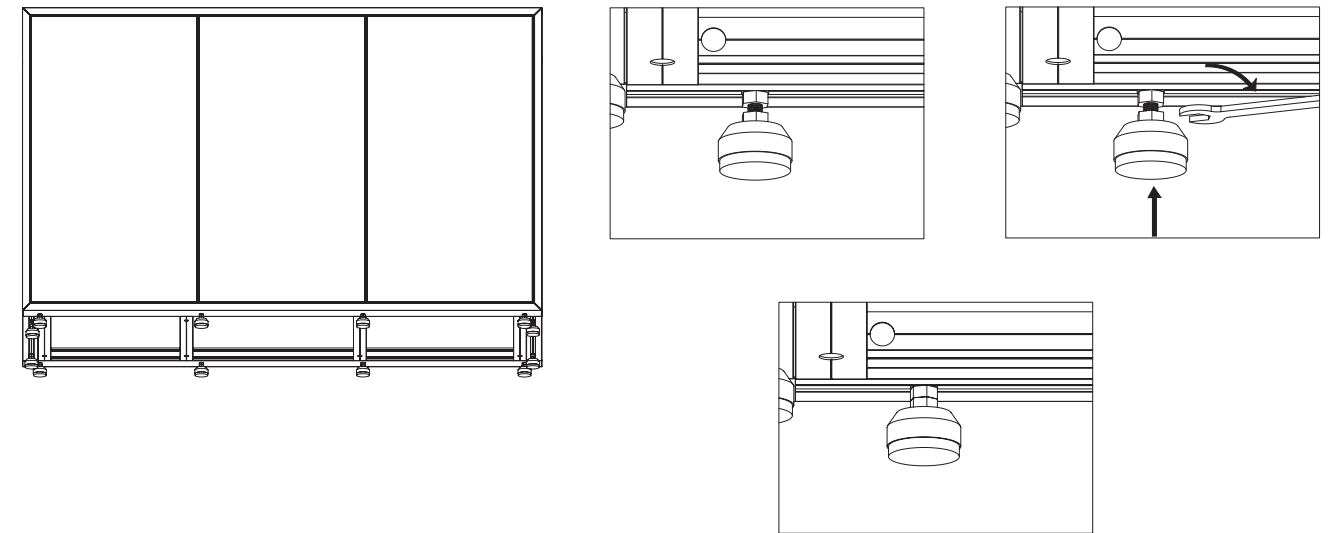

ITEM	QTY	KIT	CODE
A	1	Tank INFINIA Peninsula 6025	S02GT62
B	1	Sump INFINIA Peninsula 4825/6025	S02SP61
C	1	ATO INFINIA Peninsula 4825/6025/7225	S02AT41
D	2	MESH 225 Micron -4"	850000451889
E	2	FELT 225 Micron -4"	850000451865
F	1	Filter Sponge 218*90	S12FS18
G	2	Filter Sock Silencer 4.0	850000451933
H	1	LID-2610-C	850000451247
I	2	NZ 20-FX	810039391181
J	1	Manifold 15 (OPTIONAL)	810039391969

ITEM	QTY	DESCRIPTION	KIT	CODE
K 1	1	Outlet assembly A13	Plumbing Kit for INFINIA Peninsula 6025	S22PK62
K 2	1	Outlet assembly B21		
K 3	1	Outlet assembly sump side D08		
K 4	1	32/38 Clear PVC Flexible Hose		
K 5	1	Union connector kit (DN25)		
K 6	1	Main drain standpipe H20		
K 7	1	Main drain sump side J22		
K 8	1	Emergency overflow standpipe K20		
K 9	1	Emergency overflow sump side L21		

1

2