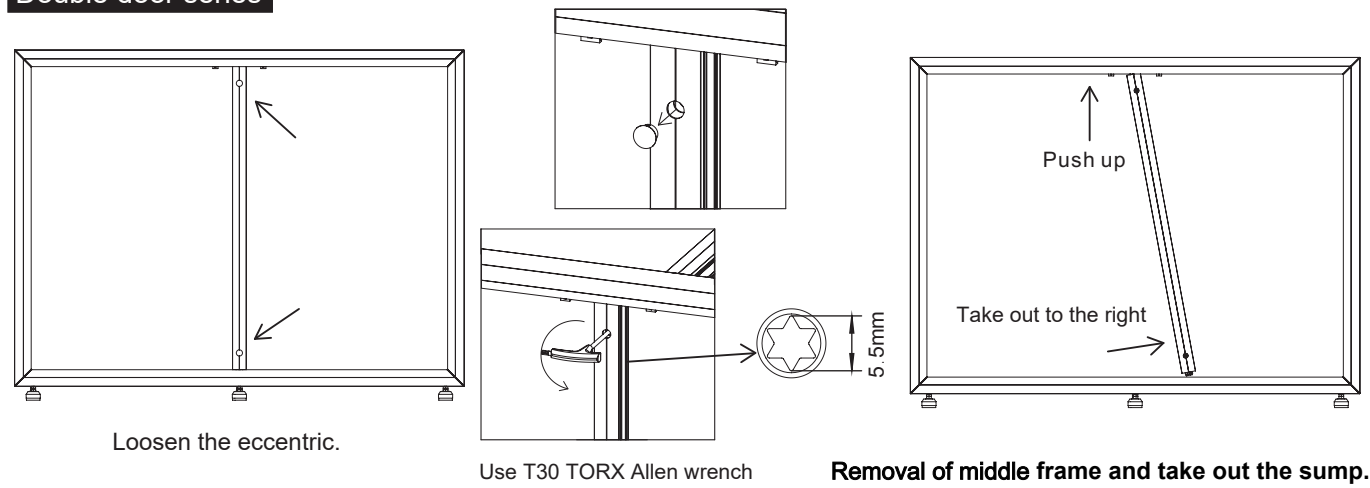

1

2

3

4

5

Double door series

Double door series

Three door series

Three door series

Installation dimension of middle frame

MODEL	L
MS 4825	554mm
MS 6027	454mm
MS 7228	557mm

Installation dimension of middle frame

MODEL	L
MSD 4825	555mm
MSD 6025	454mm
MSD 7225	557mm