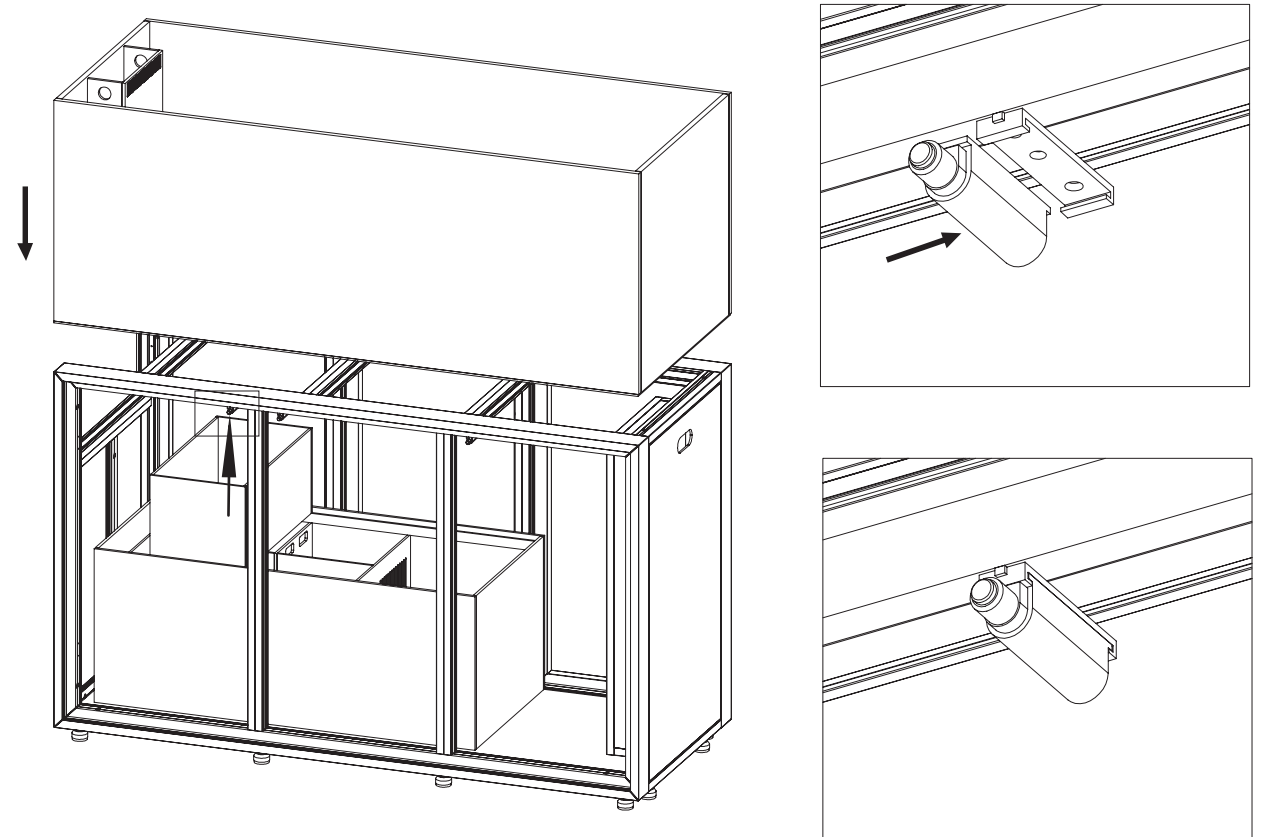

ITEM	QTY	KIT	CODE
A	1	Tank INFINIA Peninsula 6025	S02GT62
B	1	Sump INFINIA Peninsula 4825/6025	S02SP61
C	1	ATO INFINIA Peninsula 4825/6025/7225	S02AT41
D	2	MESH 225 Micron -4"	850000451889
E	2	FELT 225 Micron -4"	850000451865
F	1	Filter Sponge 218*90	S12FS18
G	2	Filter Sock Silencer 4.0	850000451933
H	1	LID-2610-C	850000451247
I	2	NZ 20-FX	810039391181
J	1	Manifold 15 (OPTIONAL)	810039391969

ITEM	QTY	DESCRIPTION	KIT	CODE
K 1	1	Outlet assembly A13	Plumbing Kit for INFINIA Peninsula 6025	S22PK62
K 2	1	Outlet assembly B21		
K 3	1	Outlet assembly sump side D08		
K 4	1	32/38 Clear PVC Flexible Hose		
K 5	1	Union connector kit (DN25)		
K 6	1	Main drain standpipe H20		
K 7	1	Main drain sump side J22		
K 8	1	Emergency overflow standpipe K20		
K 9	1	Emergency overflow sump side L21		

1

2