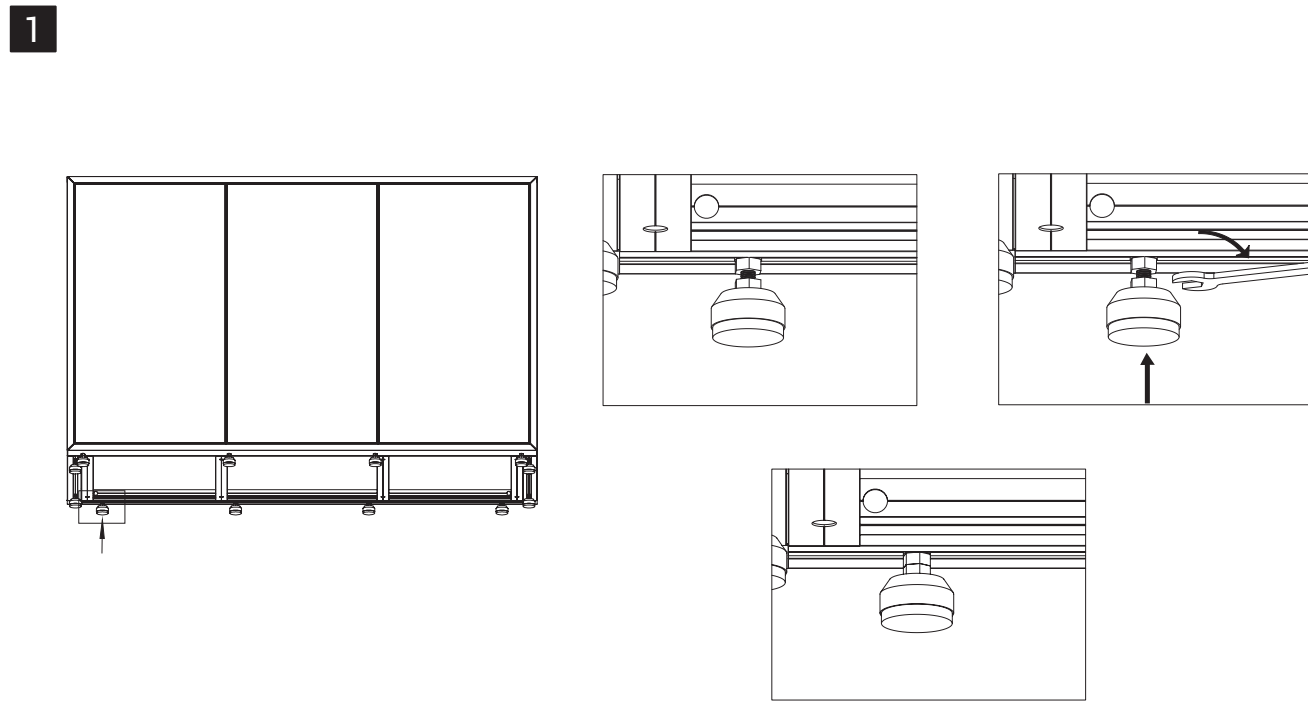

ITEM	QTY	DESCRIPTION	KIT	CODE
K 1	1	Outlet assembly A15	Plumbing Kit for INFINIA 215.5	S22PK53
K 2	1	Outlet assembly B16		
K 3	1	Outlet assembly sump side D08		
K 4	1	32/38 Clear PVC Flexible Hose		
K 5	1	Union connector kit (DN25)		
K 6	1	Main drain standpipe H18		
K 7	1	Main drain sump side J23		
K 8	1	Main drain standpipe H19		
K 9	1	Main drain sump side J24		
K 10	1	Emergency overflow standpipe K18		
K 11	1	Emergency overflow sump side L22		