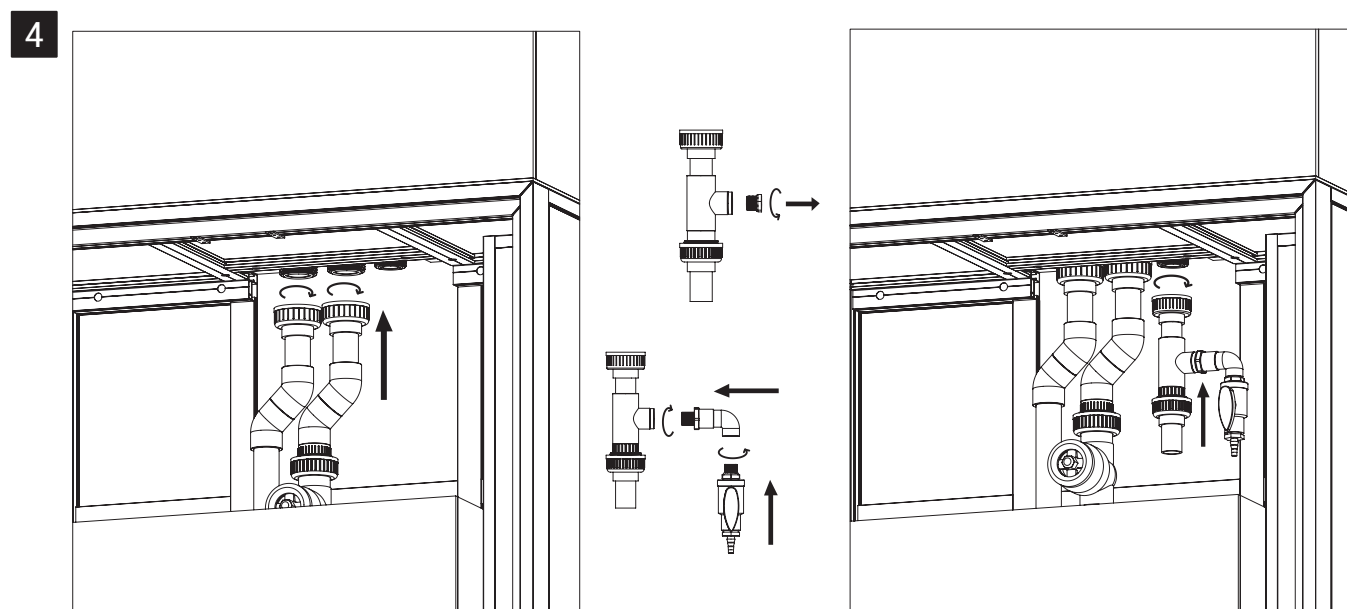

ITEM	QTY	KIT	CODE
A	1	Tank INFINIA 215.5	S02GT53
B	1	Sump INFINIA 215.5	S02SP53
C	1	ATO INFINIA 215.5	S02AT36
D	2	FELT 225 Micron -7"	850000451834
E	1	Refugium Baffle 468	S11ZG08
F	1	Filter Sponge 468*90	S12FS27
G	1	LID-3610-C	810039392171
H	2	Filter Sock Silencer 7"	810039391013
I	2	NZ 20-FX	810039391181
J	1	Manifold 15D (OPTIONAL)	810039391198

ITEM	QTY	DESCRIPTION	KIT	CODE
K 1	1	Outlet assembly A15	Plumbing Kit for INFINIA 215.5	S22PK53
K 2	1	Outlet assembly B16		
K 3	1	Outlet assembly sump side D08		
K 4	1	32/38 Clear PVC Flexible Hose		
K 5	1	Union connector kit (DN25)		
K 6	1	Main drain standpipe H18		
K 7	1	Main drain sump side J23		
K 8	1	Main drain standpipe H19		
K 9	1	Main drain sump side J24		
K 10	1	Emergency overflow standpipe K18		
K 11	1	Emergency overflow sump side L22