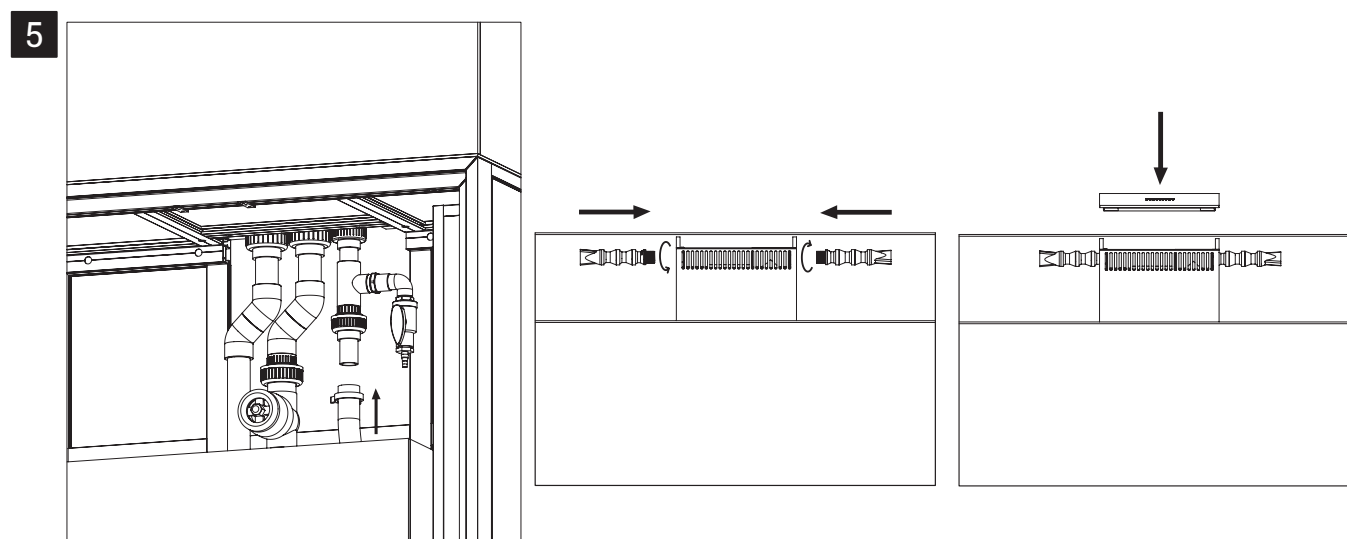

ITEM	QTY	KIT	CODE
A	1	Tank INFINIA 215.5	S02GT53
B	1	Sump INFINIA 215.5	S02SP53
C	1	ATO INFINIA 215.5	S02AT36
D	2	FELT 225 Micron -7"	850000451834
E	1	Refugium Baffle 468	S11ZG08
F	1	Filter Sponge 468*90	S12FS27
G	1	LID-3610-C	810039392171
H	2	Filter Sock Silencer 7"	810039391013
I	2	NZ 20-FX	810039391181
J	1	Manifold 15D (OPTIONAL)	810039391198

ITEM	QTY	DESCRIPTION	KIT	CODE
K 1	1	Outlet assembly A15	Plumbing Kit for INFINIA 215.5	S22PK53
K 2	1	Outlet assembly B16		
K 3	1	Outlet assembly sump side D08		
K 4	1	32/38 Clear PVC Flexible Hose		
K 5	1	Union connector kit (DN25)		
K 6	1	Main drain standpipe H18		
K 7	1	Main drain sump side J23		
K 8	1	Main drain standpipe H19		
K 9	1	Main drain sump side J24		
K 10	1	Emergency overflow standpipe K18		
K 11	1	Emergency overflow sump side L22