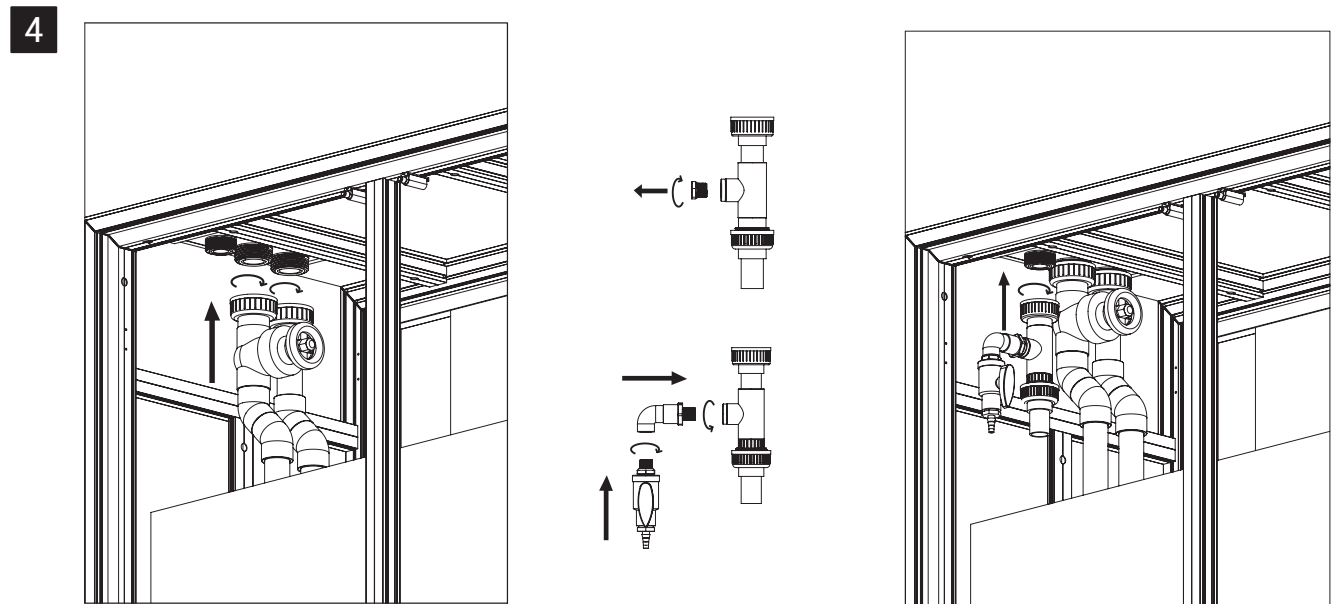

ITEM	QTY	KIT	CODE
A	1	Tank INFINIA Peninsula 7225	S02GT63
B	1	Sump INFINIA Peninsula 7225	S02SP62
C	1	ATO INFINIA Peninsula 4825/6025/7225	S02AT41
D	2	MESH 225 Micron -4"	850000451889
E	2	FELT 225 Micron -4"	850000451865
F	1	Filter Sponge 218*90	S12FS18
G	2	Filter Sock Silencer 4.0	850000451933
H	1	LID-2610-C	850000451247
I	2	NZ 20-FX	810039391181
J	1	Manifold 15 (OPTIONAL)	810039391969

ITEM	QTY	DESCRIPTION	KIT	CODE
K 1	1	Outlet assembly A13	Plumbing Kit for INFINIA Peninsula 7225	S22PK63
K 2	1	Outlet assembly B16		
K 3	1	Outlet assembly sump side D08		
K 4	1	32/38 Clear PVC Flexible Hose		
K 5	1	Union connector kit (DN25)		
K 6	1	Main drain standpipe H11		
K 7	1	Main drain sump side J22		
K 8	1	Emergency overflow standpipe K13		
K 9	1	Emergency overflow sump side L21