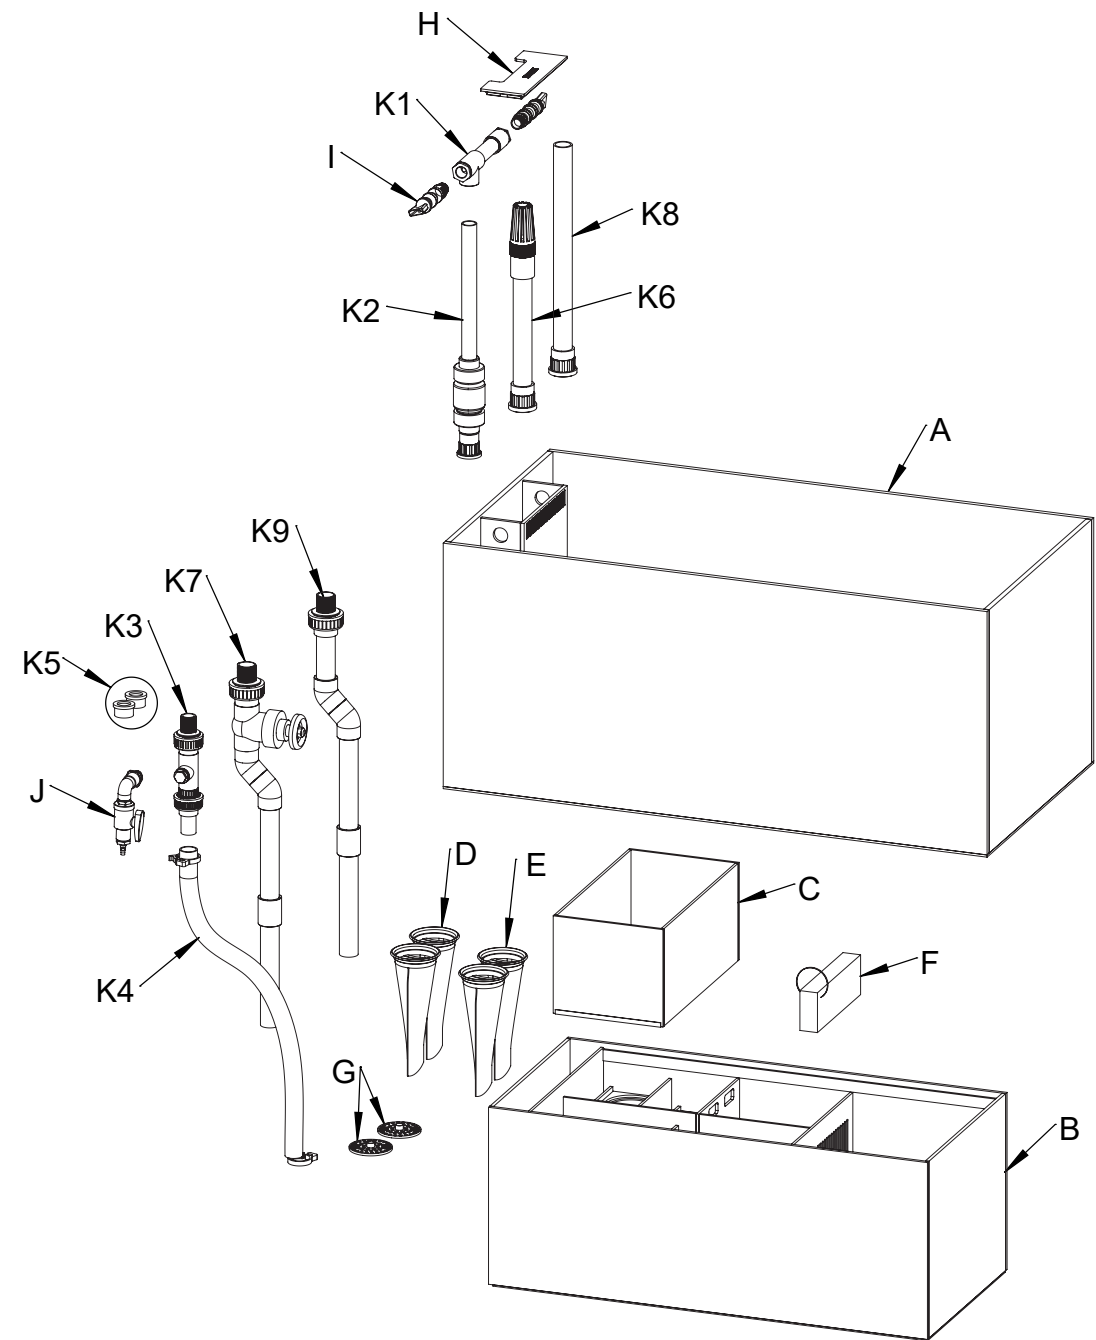

ITEM	QTY	DESCRIPTION	KIT	CODE
K 1	1	Outlet assembly A15	Plumbing Kit for INFINIA 275.6	S22PK54
K 2	1	Outlet assembly B17		
K 3	1	Outlet assembly sump side D07		
K 4	1	32/38 Clear PVC Flexible Hose		
K 5	1	Union connector kit (DN25)		
K 6	1	Main drain standpipe H13		
K 7	1	Main drain sump side J19		
K 8	1	Main drain standpipe H14		
K 9	1	Main drain sump side J20		
K 10	1	Emergency overflow standpipe K19		
K 11	1	Emergency overflow sump side L23		

3

4

5

ITEM	QTY	KIT	CODE
A	1	Tank INFINIA Peninsula 4825	S02GT61
B	1	Sump INFINIA Peninsula 4825/6025	S02SP61
C	1	ATO INFINIA Peninsula 4825/6025/7225	S02AT41
D	2	MESH 225 Micron -4"	850000451889
E	2	FELT 225 Micron -4"	850000451865
F	1	Filter Sponge 218*90	S12FS18
G	2	Filter Sock Silencer 4.0	850000451933
H	1	LID-2610-C	850000451247
I	2	NZ 20-FX	810039391181
J	1	Manifold 15 (OPTIONAL)	810039391969

ITEM	QTY	DESCRIPTION	KIT	CODE
K 1	1	Outlet assembly A13	Plumbing Kit for INFINIA Peninsula 4825	S22PK61
K 2	1	Outlet assembly B19		
K 3	1	Outlet assembly sump side D08		
K 4	1	32/38 Clear PVC Flexible Hose		
K 5	1	Union connector kit (DN25)		
K 6	1	Main drain standpipe H16		
K 7	1	Main drain sump side J22		
K 8	1	Emergency overflow standpipe K16		
K 9	1	Emergency overflow sump side L21		