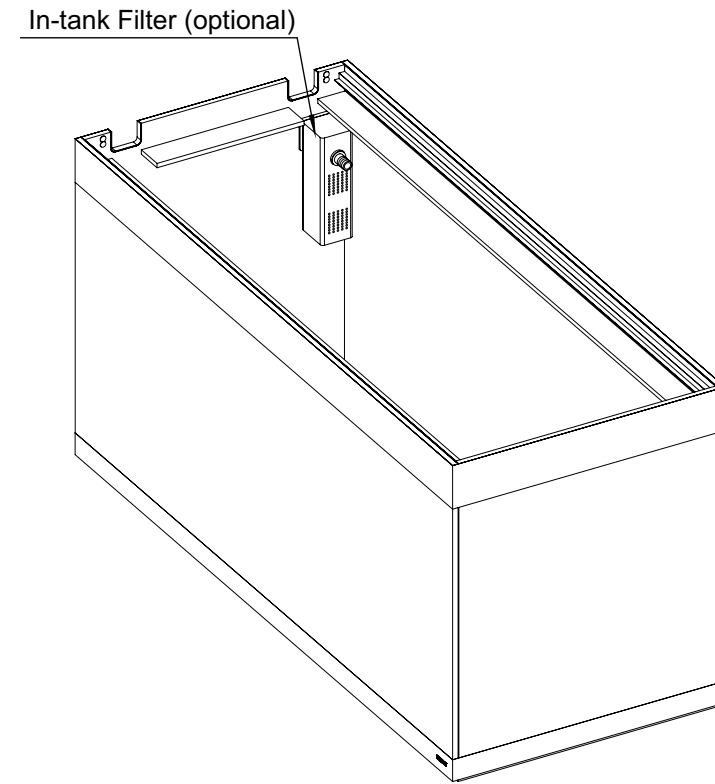

Type 1

Type 2

Type 1

Type 2