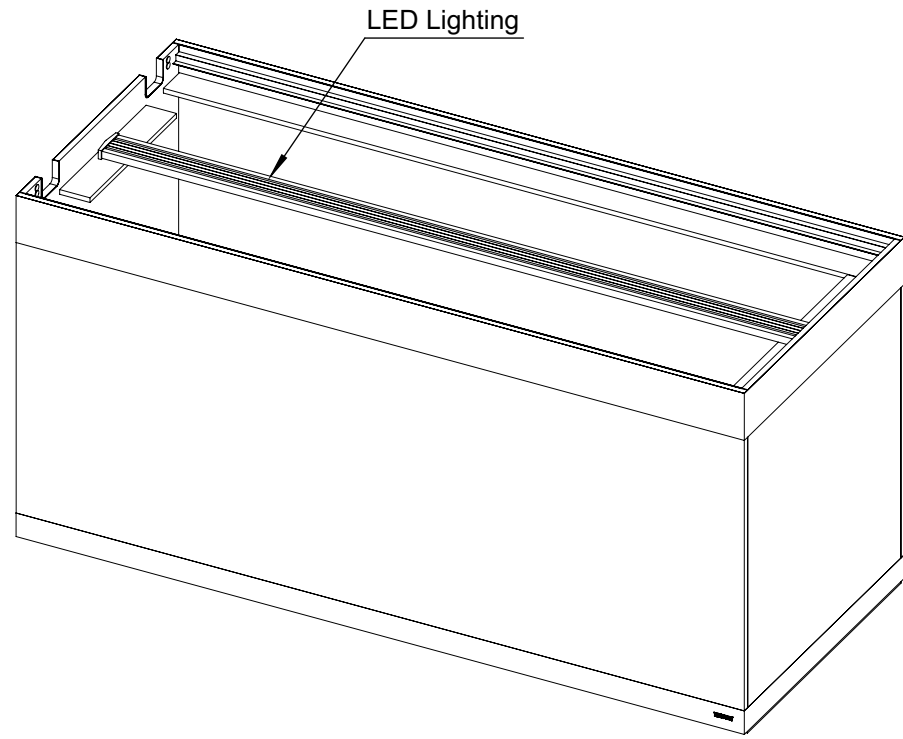

Type 1

Type 2

Type 1

Type 2