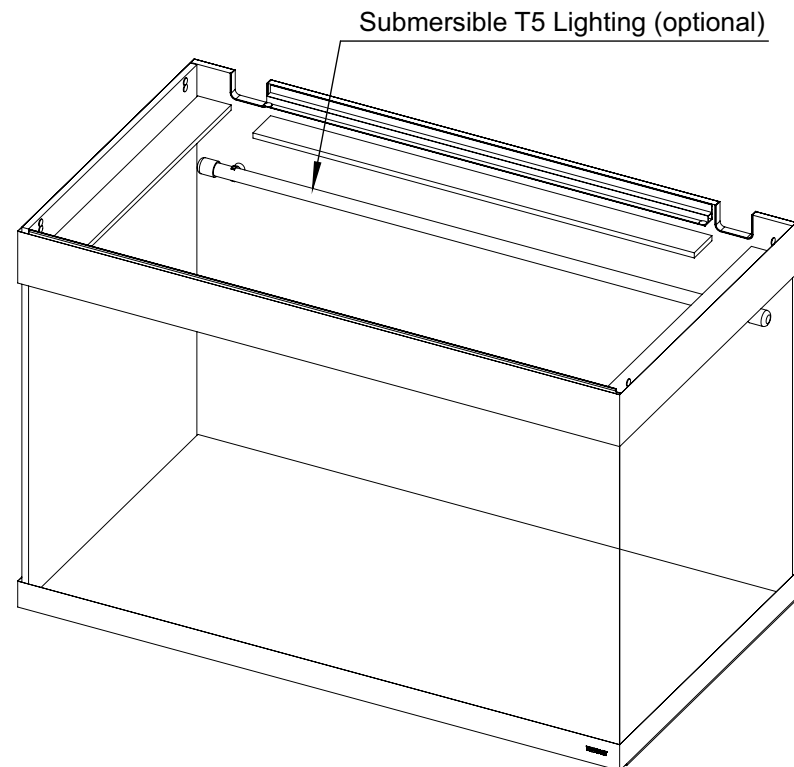

Sellers _____

Address _____

TEL/Mobile _____

Technical Specifications		
Dimensions	35.4" x 19.7" x 22.8"	900 x 500 x 580mm
Glass Thickness	2/5"	10mm
Aquarium Volume	57 gals	217 L
Max Water Level	20.2"	514mm
Max LED Lighting Length	34.6"	878mm
Min LED Lighting Length	31.1"	790mm
Max LED Lighting Thickness	1.1"	27mm
Max Canister Filter Piping	DN20 (1")	DN20 (25mm)
Top Banding Width	3.1"	80mm
Bottom Banding Width	1.5"	40mm
EVA Mat (Black/White)	x 1	
LED Lighting for Freshwater	FLED 34	
Cabinet Model	ALU 3620	

Technical Specifications		
Dimensions	47.2" x 19.7" x 22.8"	1200 x 500 x 580mm
Glass Thickness	2/5"	10mm
Aquarium Volume	77 gals	290 L
Max Water Level	20.2"	512mm
Max LED Lighting Length	46.4"	1178mm
Min LED Lighting Length	42.9"	1090mm
Max LED Lighting Thickness	1.1"	27mm
Max Canister Filter Piping	DN20 (1")	DN20 (25mm)
Top Banding Width	3.1"	80mm
Bottom Banding Width	1.5"	40mm
EVA Mat (Black/White)	x 1	
LED Lighting for Freshwater	FLED 46	
Cabinet Model	ALU 4820	

Type 1

Type 1

Type 2

Type 2

EDEN® X PENINSULA 3D View

Technical Specifications		
Dimensions	47.2" x 19.7" x 22.8"	1200 x 500 x 580mm
Glass Thickness	2/5"	10mm
Aquarium Volume	77 gals	290 L
Max Water Level	20.2"	512mm
Max LED Lighting Length	46.4"	1178mm
Min LED Lighting Length	42.9"	1090mm
Max LED Lighting Thickness	1.1"	27mm
Max Canister Filter Piping	DN20 (1")	DN20 (25mm)
Top Banding Width	3.1"	80mm
Bottom Banding Width	1.5"	40mm
EVA Mat (Black/White)		x 1
LED Lighting for Freshwater		FLED 46
Cabinet Model		ALP 4820