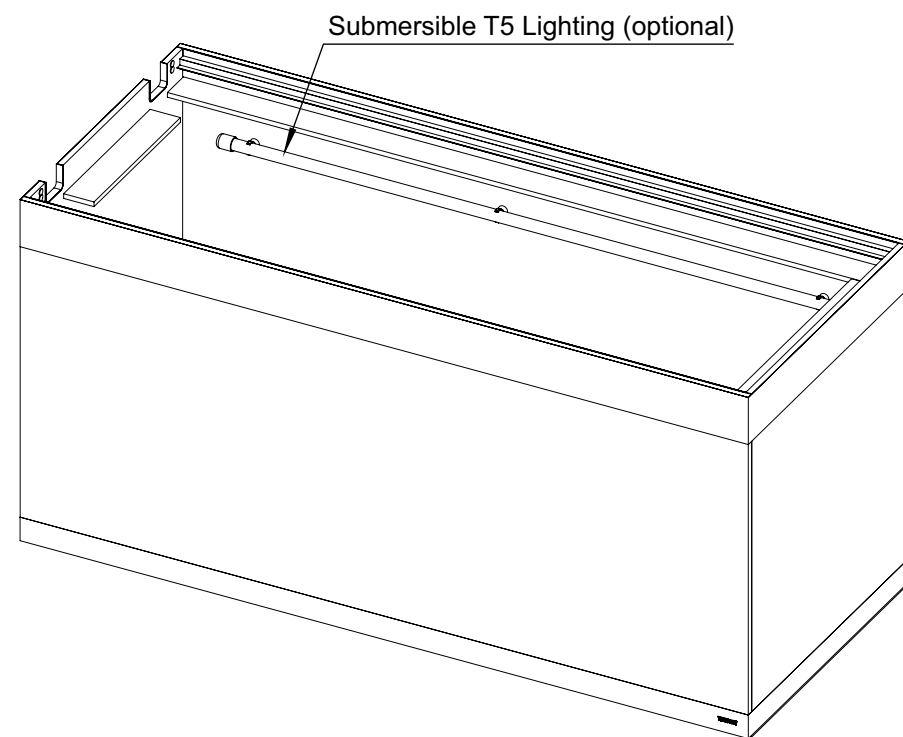

Type 1

Type 2

Type 1

Type 2