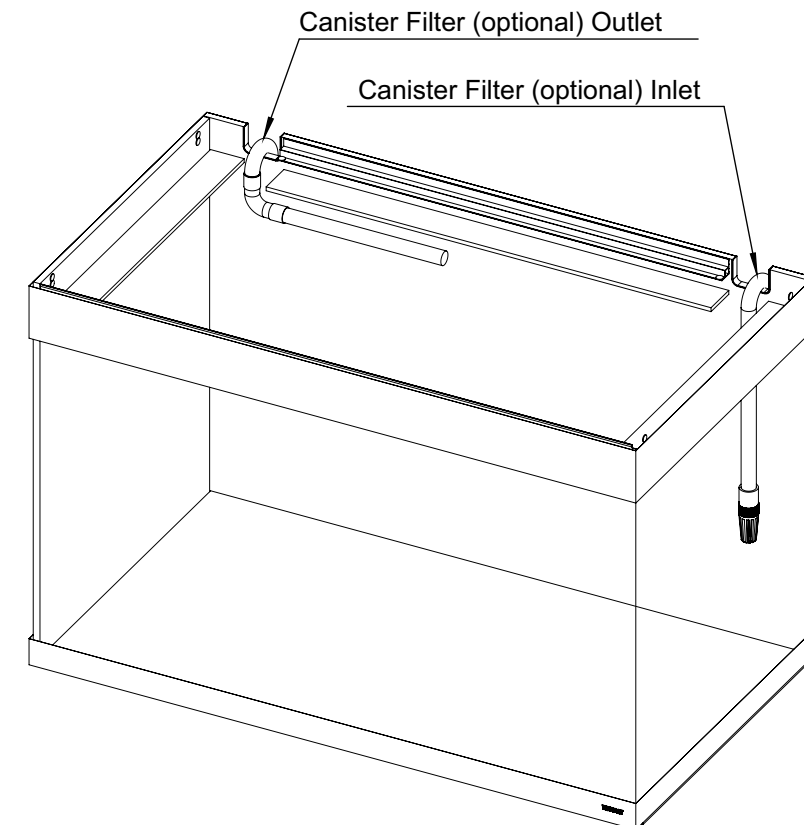

Sellers _____

Address _____

TEL/Mobile _____

Technical Specifications		
Dimensions	35.4" x 19.7" x 22.8"	900 x 500 x 580mm
Glass Thickness	2/5"	10mm
Aquarium Volume	57 gals	217 L
Max Water Level	20.2"	514mm
Max LED Lighting Length	34.6"	878mm
Min LED Lighting Length	31.1"	790mm
Max LED Lighting Thickness	1.1"	27mm
Max Canister Filter Piping	DN20 (1")	DN20 (25mm)
Top Banding Width	3.1"	80mm
Bottom Banding Width	1.5"	40mm
EVA Mat (Black/White)	x 1	
LED Lighting for Freshwater	FLED 34	
Cabinet Model	ALU 3620	

Technical Specifications		
Dimensions	47.2" x 19.7" x 22.8"	1200 x 500 x 580mm
Glass Thickness	2/5"	10mm
Aquarium Volume	77 gals	290 L
Max Water Level	20.2"	512mm
Max LED Lighting Length	46.4"	1178mm
Min LED Lighting Length	42.9"	1090mm
Max LED Lighting Thickness	1.1"	27mm
Max Canister Filter Piping	DN20 (1")	DN20 (25mm)
Top Banding Width	3.1"	80mm
Bottom Banding Width	1.5"	40mm
EVA Mat (Black/White)	x 1	
LED Lighting for Freshwater	FLED 46	
Cabinet Model	ALU 4820	

Type 1

Type 1

Type 2

Type 2

EDEN® X PENINSULA 3D View

Technical Specifications		
Dimensions	47.2" x 19.7" x 22.8"	1200 x 500 x 580mm
Glass Thickness	2/5"	10mm
Aquarium Volume	77 gals	290 L
Max Water Level	20.2"	512mm
Max LED Lighting Length	46.4"	1178mm
Min LED Lighting Length	42.9"	1090mm
Max LED Lighting Thickness	1.1"	27mm
Max Canister Filter Piping	DN20 (1")	DN20 (25mm)
Top Banding Width	3.1"	80mm
Bottom Banding Width	1.5"	40mm
EVA Mat (Black/White)		x 1
LED Lighting for Freshwater		FLED 46
Cabinet Model		ALP 4820