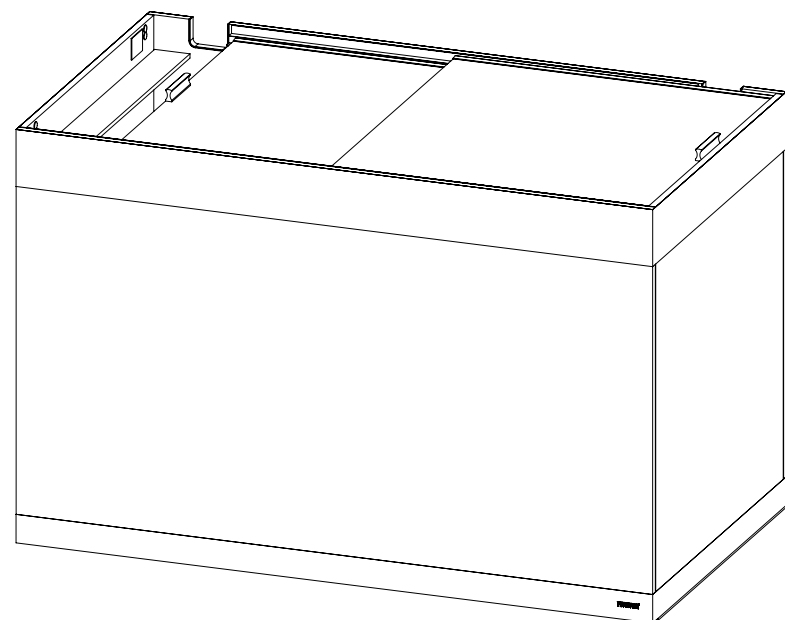

Sellers _____

Address _____

TEL/Mobile _____

Technical Specifications		
Dimensions	35.4" x 19.7" x 22.8"	900 x 500 x 580mm
Glass Thickness	2/5"	10mm
Aquarium Volume	57 gals	217 L
Max Water Level	20.2"	514mm
Max LED Lighting Length	34.6"	878mm
Min LED Lighting Length	31.1"	790mm
Max LED Lighting Thickness	1.1"	27mm
Max Canister Filter Piping	DN20 (1")	DN20 (25mm)
Top Banding Width	3.1"	80mm
Bottom Banding Width	1.5"	40mm
EVA Mat (Black/White)	x 1	
LED Lighting for Freshwater	FLED 34	
Cabinet Model	ALU 3620	

Technical Specifications		
Dimensions	47.2" x 19.7" x 22.8"	1200 x 500 x 580mm
Glass Thickness	2/5"	10mm
Aquarium Volume	77 gals	290 L
Max Water Level	20.2"	512mm
Max LED Lighting Length	46.4"	1178mm
Min LED Lighting Length	42.9"	1090mm
Max LED Lighting Thickness	1.1"	27mm
Max Canister Filter Piping	DN20 (1")	DN20 (25mm)
Top Banding Width	3.1"	80mm
Bottom Banding Width	1.5"	40mm
EVA Mat (Black/White)	x 1	
LED Lighting for Freshwater	FLED 46	
Cabinet Model	ALU 4820	

Type 1

Type 1

Type 2

Type 2

EDEN® X PENINSULA 3D View

Technical Specifications		
Dimensions	47.2" x 19.7" x 22.8"	1200 x 500 x 580mm
Glass Thickness	2/5"	10mm
Aquarium Volume	77 gals	290 L
Max Water Level	20.2"	512mm
Max LED Lighting Length	46.4"	1178mm
Min LED Lighting Length	42.9"	1090mm
Max LED Lighting Thickness	1.1"	27mm
Max Canister Filter Piping	DN20 (1")	DN20 (25mm)
Top Banding Width	3.1"	80mm
Bottom Banding Width	1.5"	40mm
EVA Mat (Black/White)		x 1
LED Lighting for Freshwater		FLED 46
Cabinet Model		ALP 4820