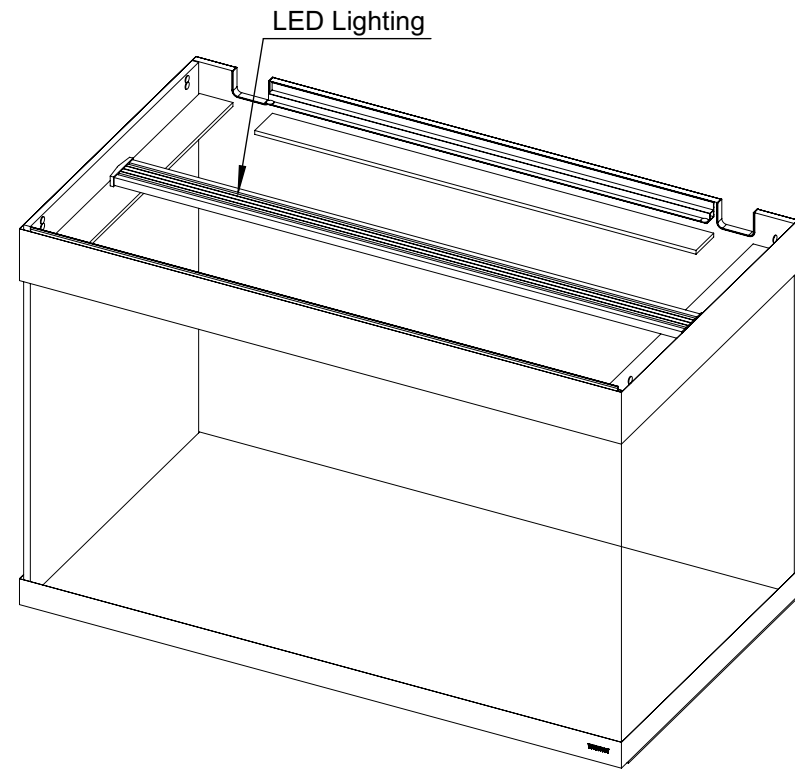

Sellers _____

Address _____

TEL/Mobile _____

Technical Specifications		
Dimensions	35.4" x 19.7" x 22.8"	900 x 500 x 580mm
Glass Thickness	2/5"	10mm
Aquarium Volume	57 gals	217 L
Max Water Level	20.2"	514mm
Max LED Lighting Length	34.6"	878mm
Min LED Lighting Length	31.1"	790mm
Max LED Lighting Thickness	1.1"	27mm
Max Canister Filter Piping	DN20 (1")	DN20 (25mm)
Top Banding Width	3.1"	80mm
Bottom Banding Width	1.5"	40mm
EVA Mat (Black/White)	x 1	
LED Lighting for Freshwater	FLED 34	
Cabinet Model	ALU 3620	

Technical Specifications		
Dimensions	47.2" x 19.7" x 22.8"	1200 x 500 x 580mm
Glass Thickness	2/5"	10mm
Aquarium Volume	77 gals	290 L
Max Water Level	20.2"	512mm
Max LED Lighting Length	46.4"	1178mm
Min LED Lighting Length	42.9"	1090mm
Max LED Lighting Thickness	1.1"	27mm
Max Canister Filter Piping	DN20 (1")	DN20 (25mm)
Top Banding Width	3.1"	80mm
Bottom Banding Width	1.5"	40mm
EVA Mat (Black/White)	x 1	
LED Lighting for Freshwater	FLED 46	
Cabinet Model	ALU 4820	

Type 1

Type 1

Type 2

Type 2

EDEN® X PENINSULA 3D View

Technical Specifications		
Dimensions	47.2" x 19.7" x 22.8"	1200 x 500 x 580mm
Glass Thickness	2/5"	10mm
Aquarium Volume	77 gals	290 L
Max Water Level	20.2"	512mm
Max LED Lighting Length	46.4"	1178mm
Min LED Lighting Length	42.9"	1090mm
Max LED Lighting Thickness	1.1"	27mm
Max Canister Filter Piping	DN20 (1")	DN20 (25mm)
Top Banding Width	3.1"	80mm
Bottom Banding Width	1.5"	40mm
EVA Mat (Black/White)		x 1
LED Lighting for Freshwater		FLED 46
Cabinet Model		ALP 4820