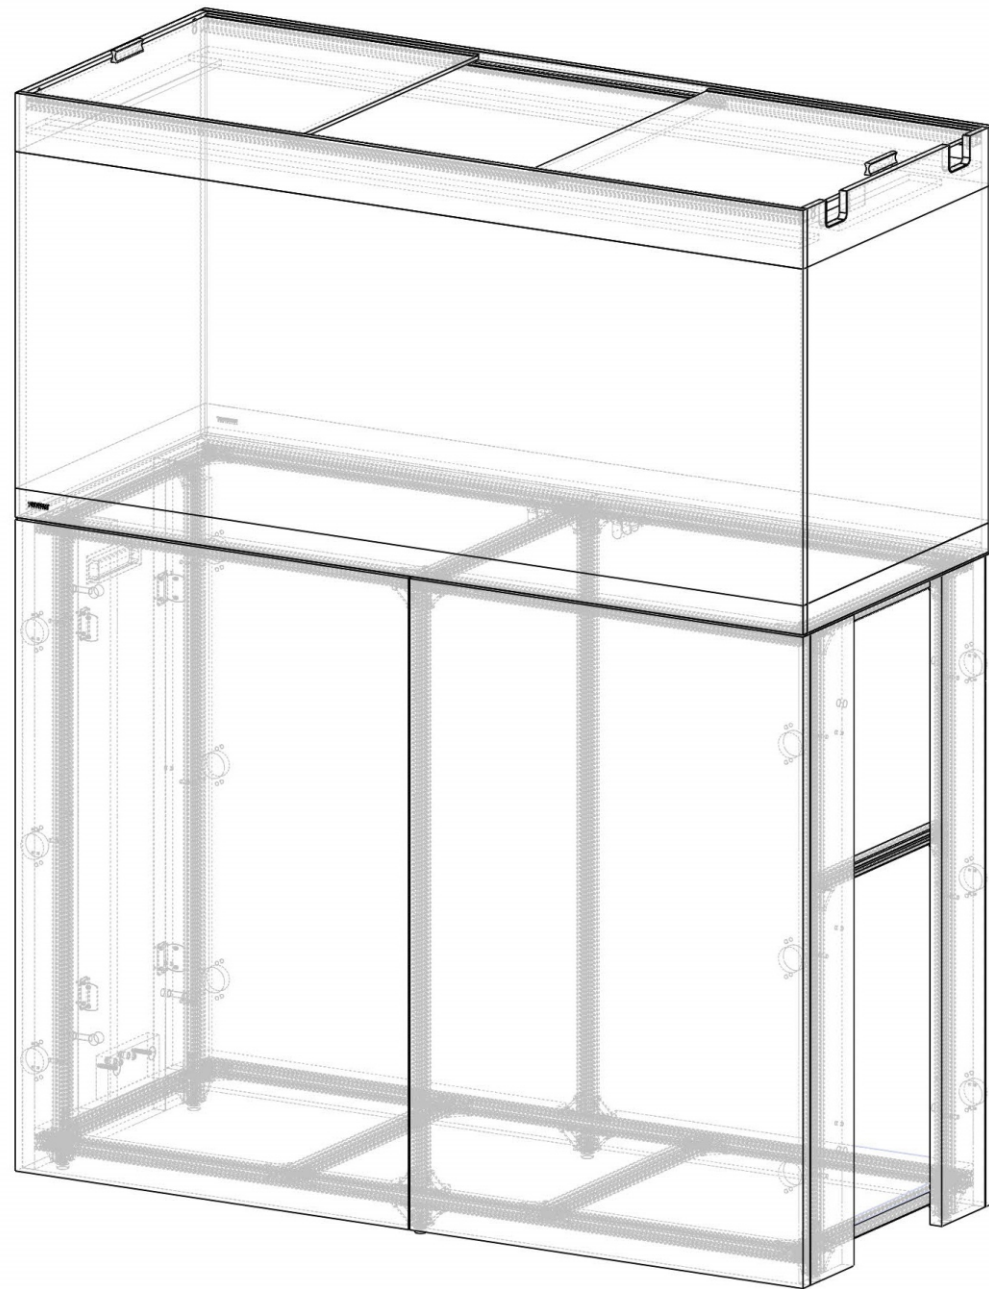

Sellers _____

Address _____

TEL/Mobile _____

Technical Specifications		
Dimensions	35.4" x 19.7" x 22.8"	900 x 500 x 580mm
Glass Thickness	2/5"	10mm
Aquarium Volume	57 gals	217 L
Max Water Level	20.2"	514mm
Max LED Lighting Length	34.6"	878mm
Min LED Lighting Length	31.1"	790mm
Max LED Lighting Thickness	1.1"	27mm
Max Canister Filter Piping	DN20 (1")	DN20 (25mm)
Top Banding Width	3.1"	80mm
Bottom Banding Width	1.5"	40mm
EVA Mat (Black/White)	x 1	
LED Lighting for Freshwater	FLED 34	
Cabinet Model	ALU 3620	

Technical Specifications		
Dimensions	47.2" x 19.7" x 22.8"	1200 x 500 x 580mm
Glass Thickness	2/5"	10mm
Aquarium Volume	77 gals	290 L
Max Water Level	20.2"	512mm
Max LED Lighting Length	46.4"	1178mm
Min LED Lighting Length	42.9"	1090mm
Max LED Lighting Thickness	1.1"	27mm
Max Canister Filter Piping	DN20 (1")	DN20 (25mm)
Top Banding Width	3.1"	80mm
Bottom Banding Width	1.5"	40mm
EVA Mat (Black/White)	x 1	
LED Lighting for Freshwater	FLED 46	
Cabinet Model	ALU 4820	

Type 1

Type 1

Type 2

Type 2

EDEN® X PENINSULA 3D View

Technical Specifications		
Dimensions	47.2" x 19.7" x 22.8"	1200 x 500 x 580mm
Glass Thickness	2/5"	10mm
Aquarium Volume	77 gals	290 L
Max Water Level	20.2"	512mm
Max LED Lighting Length	46.4"	1178mm
Min LED Lighting Length	42.9"	1090mm
Max LED Lighting Thickness	1.1"	27mm
Max Canister Filter Piping	DN20 (1")	DN20 (25mm)
Top Banding Width	3.1"	80mm
Bottom Banding Width	1.5"	40mm
EVA Mat (Black/White)		x 1
LED Lighting for Freshwater		FLED 46
Cabinet Model		ALP 4820