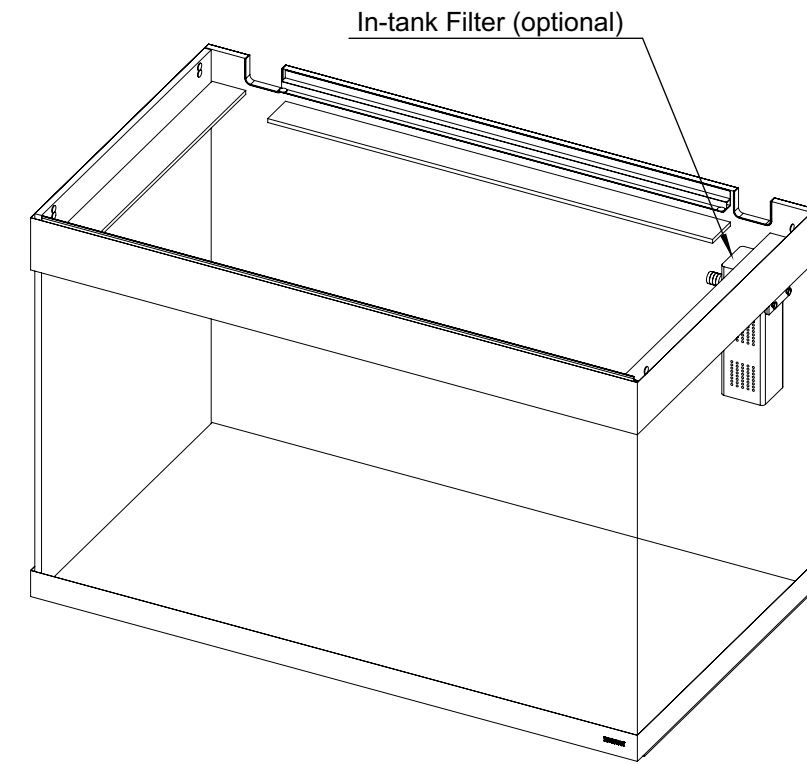

Sellers _____

Address _____

TEL/Mobile _____

Technical Specifications		
Dimensions	35.4" x 19.7" x 22.8"	900 x 500 x 580mm
Glass Thickness	2/5"	10mm
Aquarium Volume	57 gals	217 L
Max Water Level	20.2"	514mm
Max LED Lighting Length	34.6"	878mm
Min LED Lighting Length	31.1"	790mm
Max LED Lighting Thickness	1.1"	27mm
Max Canister Filter Piping	DN20 (1")	DN20 (25mm)
Top Banding Width	3.1"	80mm
Bottom Banding Width	1.5"	40mm
EVA Mat (Black/White)	x 1	
LED Lighting for Freshwater	FLED 34	
Cabinet Model	ALU 3620	

Technical Specifications		
Dimensions	47.2" x 19.7" x 22.8"	1200 x 500 x 580mm
Glass Thickness	2/5"	10mm
Aquarium Volume	77 gals	290 L
Max Water Level	20.2"	512mm
Max LED Lighting Length	46.4"	1178mm
Min LED Lighting Length	42.9"	1090mm
Max LED Lighting Thickness	1.1"	27mm
Max Canister Filter Piping	DN20 (1")	DN20 (25mm)
Top Banding Width	3.1"	80mm
Bottom Banding Width	1.5"	40mm
EVA Mat (Black/White)	x 1	
LED Lighting for Freshwater	FLED 46	
Cabinet Model	ALU 4820	

Type 1

Type 1

Type 2

Type 2

EDEN® X PENINSULA 3D View

Technical Specifications		
Dimensions	47.2" x 19.7" x 22.8"	1200 x 500 x 580mm
Glass Thickness	2/5"	10mm
Aquarium Volume	77 gals	290 L
Max Water Level	20.2"	512mm
Max LED Lighting Length	46.4"	1178mm
Min LED Lighting Length	42.9"	1090mm
Max LED Lighting Thickness	1.1"	27mm
Max Canister Filter Piping	DN20 (1")	DN20 (25mm)
Top Banding Width	3.1"	80mm
Bottom Banding Width	1.5"	40mm
EVA Mat (Black/White)		x 1
LED Lighting for Freshwater		FLED 46
Cabinet Model		ALP 4820