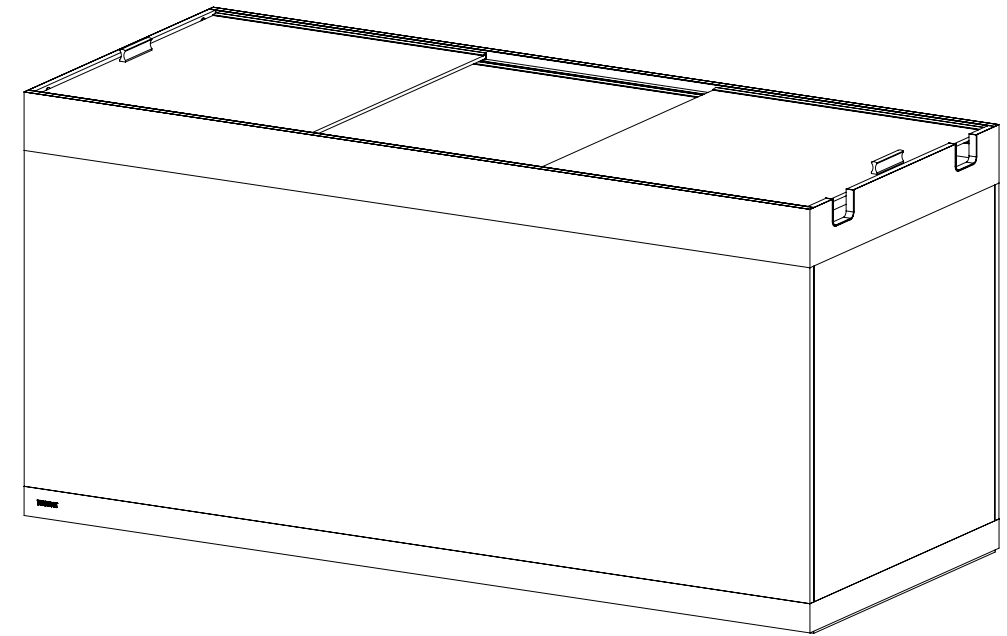

Sellers _____

Address _____

TEL/Mobile _____

Technical Specifications		
Dimensions	35.4" x 19.7" x 22.8"	900 x 500 x 580mm
Glass Thickness	2/5"	10mm
Aquarium Volume	57 gals	217 L
Max Water Level	20.2"	514mm
Max LED Lighting Length	34.6"	878mm
Min LED Lighting Length	31.1"	790mm
Max LED Lighting Thickness	1.1"	27mm
Max Canister Filter Piping	DN20 (1")	DN20 (25mm)
Top Banding Width	3.1"	80mm
Bottom Banding Width	1.5"	40mm
EVA Mat (Black/White)	x 1	
LED Lighting for Freshwater	FLED 34	
Cabinet Model	ALU 3620	

Technical Specifications		
Dimensions	47.2" x 19.7" x 22.8"	1200 x 500 x 580mm
Glass Thickness	2/5"	10mm
Aquarium Volume	77 gals	290 L
Max Water Level	20.2"	512mm
Max LED Lighting Length	46.4"	1178mm
Min LED Lighting Length	42.9"	1090mm
Max LED Lighting Thickness	1.1"	27mm
Max Canister Filter Piping	DN20 (1")	DN20 (25mm)
Top Banding Width	3.1"	80mm
Bottom Banding Width	1.5"	40mm
EVA Mat (Black/White)	x 1	
LED Lighting for Freshwater	FLED 46	
Cabinet Model	ALU 4820	

Type 1

Type 1

Type 2

Type 2

EDEN® X PENINSULA 3D View

Technical Specifications		
Dimensions	47.2" x 19.7" x 22.8"	1200 x 500 x 580mm
Glass Thickness	2/5"	10mm
Aquarium Volume	77 gals	290 L
Max Water Level	20.2"	512mm
Max LED Lighting Length	46.4"	1178mm
Min LED Lighting Length	42.9"	1090mm
Max LED Lighting Thickness	1.1"	27mm
Max Canister Filter Piping	DN20 (1")	DN20 (25mm)
Top Banding Width	3.1"	80mm
Bottom Banding Width	1.5"	40mm
EVA Mat (Black/White)		x 1
LED Lighting for Freshwater		FLED 46
Cabinet Model		ALP 4820