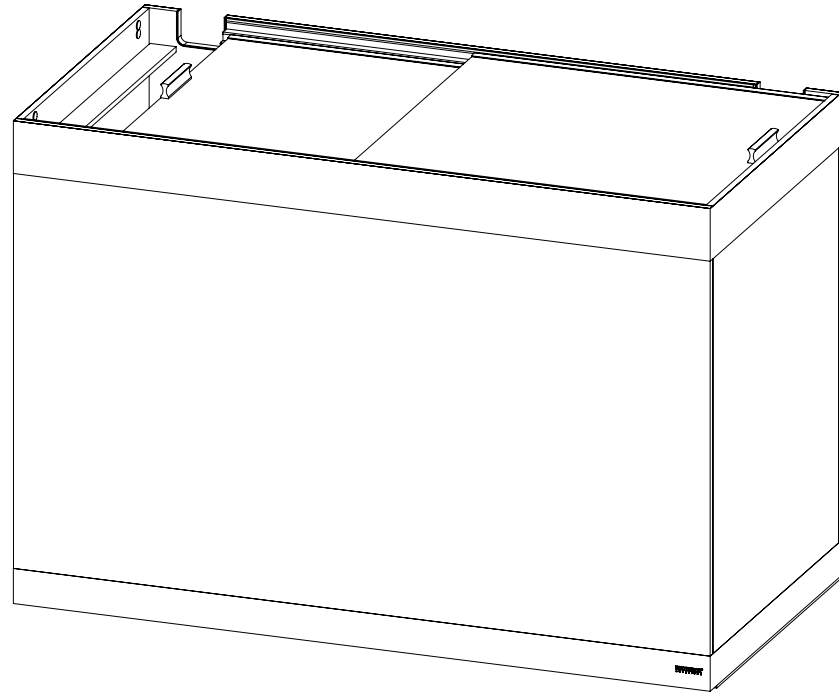

Technical Specifications		
Dimensions	17.7" x 17.7" x 17.7"	450 x 450 x 450mm
Glass Thickness	1/4"	6mm
Aquarium Volume	20.2 gals	77 L
Max Water Level	15.9"	404mm
Max LED Lighting Length	17.2"	438mm
Min LED Lighting Length	15.2"	388mm
Max LED Lighting Thickness	3/4"	19mm
Max Canister Filter Piping	DN15 (3/4")	DN15 (20mm)
Top Banding Width	2.4"	60mm
Bottom Banding Width	1.5"	40mm
EVA Mat (Black)	x 1	
Cabinet Model	PB 1818	

Technical Specifications		
Dimensions	23.6" x 15.7" x 21.7"	600 x 400 x 550mm
Glass Thickness	5/16"	8mm
Aquarium Volume	29.4 gals	111 L
Max Water Level	19.8"	504mm
Max LED Lighting Length	23"	584mm
Min LED Lighting Length	21"	534mm
Max LED Lighting Thickness	3/4"	19mm
Max Canister Filter Piping	DN15 (3/4")	DN15 (20mm)
Top Banding Width	2.4"	60mm
Bottom Banding Width	1.5"	40mm
EVA Mat (Black)	x 1	
Cabinet Model	PB 2416	

Type 1

LED Lighting (optional)

Type 2

Immersion T5 Lighting (optional)

Technical Specifications		
Dimensions	31.5" x 15.7" x 21.7"	800 x 400 x 550mm
Glass Thickness	5/16"	8mm
Aquarium Volume	39.5 gals	150 L
Max Water Level	19.8"	504mm
Max LED Lighting Length	30.9"	784mm
Min LED Lighting Length	28.9"	734mm
Max LED Lighting Thickness	3/4"	19mm
Max Canister Filter Piping	DN20 (1")	DN20 (25mm)
Top Banding Width	2.4"	60mm
Bottom Banding Width	1.5"	40mm
EVA Mat (Black)		x 1
Cabinet Model		PB 3216