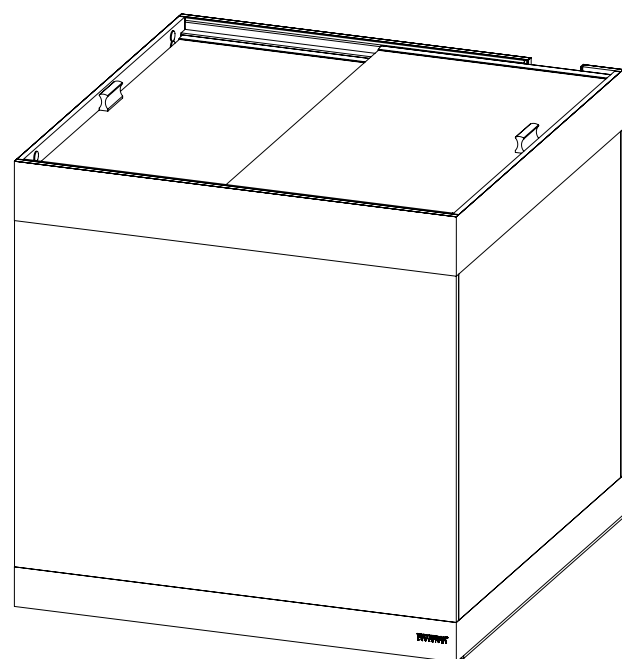

Technical Specifications		
Dimensions	17.7" x 17.7" x 17.7"	450 x 450 x 450mm
Glass Thickness	1/4"	6mm
Aquarium Volume	20.2 gals	77 L
Max Water Level	15.9"	404mm
Max LED Lighting Length	17.2"	438mm
Min LED Lighting Length	15.2"	388mm
Max LED Lighting Thickness	3/4"	19mm
Max Canister Filter Piping	DN15 (3/4")	DN15 (20mm)
Top Banding Width	2.4"	60mm
Bottom Banding Width	1.5"	40mm
EVA Mat (Black)	x 1	
Cabinet Model	PB 1818	

Technical Specifications		
Dimensions	23.6" x 15.7" x 21.7"	600 x 400 x 550mm
Glass Thickness	5/16"	8mm
Aquarium Volume	29.4 gals	111 L
Max Water Level	19.8"	504mm
Max LED Lighting Length	23"	584mm
Min LED Lighting Length	21"	534mm
Max LED Lighting Thickness	3/4"	19mm
Max Canister Filter Piping	DN15 (3/4")	DN15 (20mm)
Top Banding Width	2.4"	60mm
Bottom Banding Width	1.5"	40mm
EVA Mat (Black)	x 1	
Cabinet Model	PB 2416	

Type 1

LED Lighting (optional)

Type 2

Immersion T5 Lighting (optional)

Technical Specifications		
Dimensions	31.5" x 15.7" x 21.7"	800 x 400 x 550mm
Glass Thickness	5/16"	8mm
Aquarium Volume	39.5 gals	150 L
Max Water Level	19.8"	504mm
Max LED Lighting Length	30.9"	784mm
Min LED Lighting Length	28.9"	734mm
Max LED Lighting Thickness	3/4"	19mm
Max Canister Filter Piping	DN20 (1")	DN20 (25mm)
Top Banding Width	2.4"	60mm
Bottom Banding Width	1.5"	40mm
EVA Mat (Black)		x 1
Cabinet Model		PB 3216