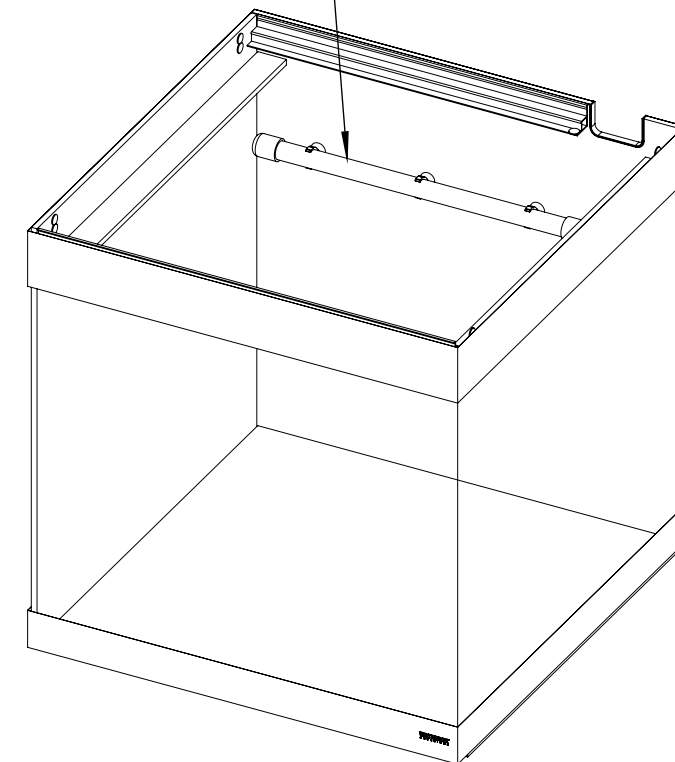

Technical Specifications		
Dimensions	17.7" x 17.7" x 17.7"	450 x 450 x 450mm
Glass Thickness	1/4"	6mm
Aquarium Volume	20.2 gals	77 L
Max Water Level	15.9"	404mm
Max LED Lighting Length	17.2"	438mm
Min LED Lighting Length	15.2"	388mm
Max LED Lighting Thickness	3/4"	19mm
Max Canister Filter Piping	DN15 (3/4")	DN15 (20mm)
Top Banding Width	2.4"	60mm
Bottom Banding Width	1.5"	40mm
EVA Mat (Black)	x 1	
Cabinet Model	PB 1818	

Technical Specifications		
Dimensions	23.6" x 15.7" x 21.7"	600 x 400 x 550mm
Glass Thickness	5/16"	8mm
Aquarium Volume	29.4 gals	111 L
Max Water Level	19.8"	504mm
Max LED Lighting Length	23"	584mm
Min LED Lighting Length	21"	534mm
Max LED Lighting Thickness	3/4"	19mm
Max Canister Filter Piping	DN15 (3/4")	DN15 (20mm)
Top Banding Width	2.4"	60mm
Bottom Banding Width	1.5"	40mm
EVA Mat (Black)	x 1	
Cabinet Model	PB 2416	

Type 1

LED Lighting (optional)

Type 2

Immersion T5 Lighting (optional)

Technical Specifications		
Dimensions	31.5" x 15.7" x 21.7"	800 x 400 x 550mm
Glass Thickness	5/16"	8mm
Aquarium Volume	39.5 gals	150 L
Max Water Level	19.8"	504mm
Max LED Lighting Length	30.9"	784mm
Min LED Lighting Length	28.9"	734mm
Max LED Lighting Thickness	3/4"	19mm
Max Canister Filter Piping	DN20 (1")	DN20 (25mm)
Top Banding Width	2.4"	60mm
Bottom Banding Width	1.5"	40mm
EVA Mat (Black)		x 1
Cabinet Model		PB 3216