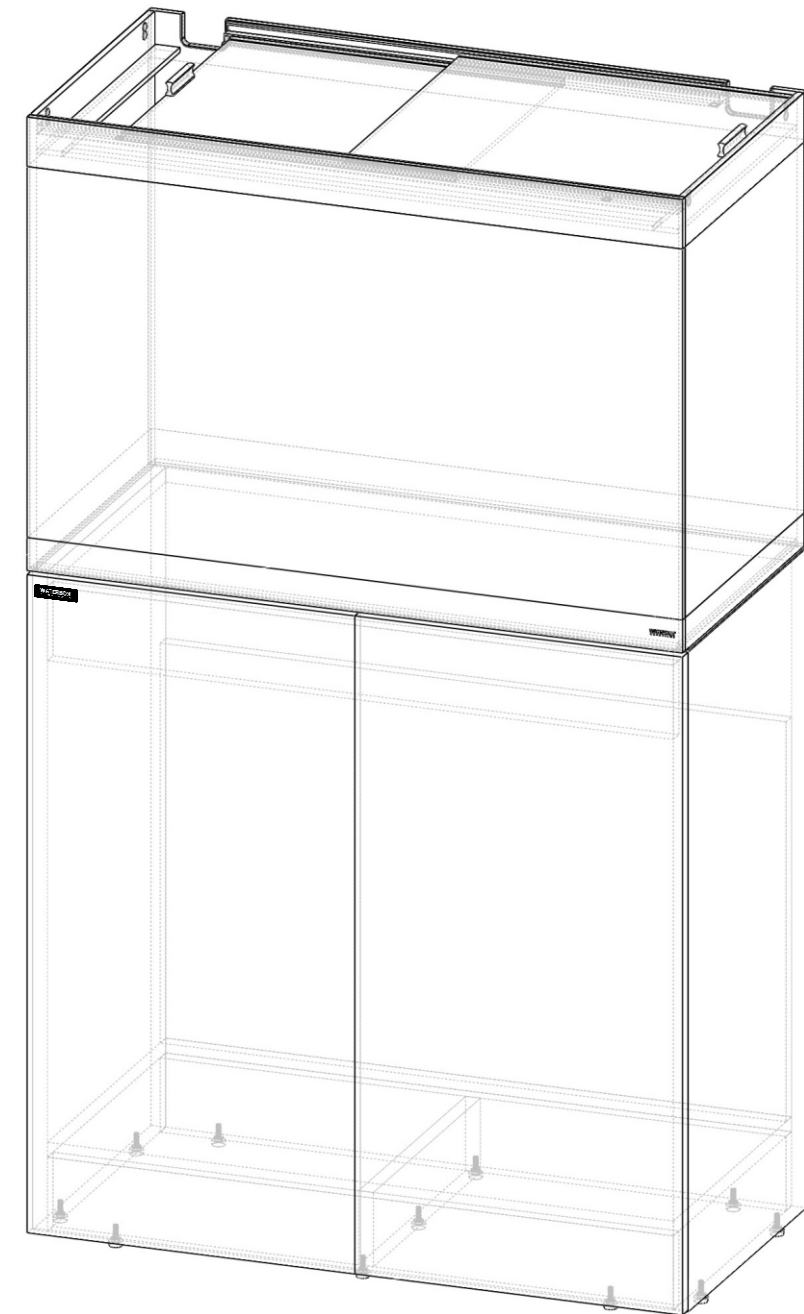

EDEN® 3D View

MY WATERBOX

Tank Model _____ Tank Lot # _____

Cabinet Model _____ Cabinet Lot # _____

Purchase Date _____

Sellers _____

Address _____

TEL/Mobile _____

Technical Specifications		
Dimensions	17.7" x 17.7" x 17.7"	450 x 450 x 450mm
Glass Thickness	1/4"	6mm
Aquarium Volume	20.2 gals	77 L
Max Water Level	15.9"	404mm
Max LED Lighting Length	17.2"	438mm
Min LED Lighting Length	15.2"	388mm
Max LED Lighting Thickness	3/4"	19mm
Max Canister Filter Piping	DN15 (3/4")	DN15 (20mm)
Top Banding Width	2.4"	60mm
Bottom Banding Width	1.5"	40mm
EVA Mat (Black)	x 1	
Cabinet Model	PB 1818	

Technical Specifications		
Dimensions	23.6" x 15.7" x 21.7"	600 x 400 x 550mm
Glass Thickness	5/16"	8mm
Aquarium Volume	29.4 gals	111 L
Max Water Level	19.8"	504mm
Max LED Lighting Length	23"	584mm
Min LED Lighting Length	21"	534mm
Max LED Lighting Thickness	3/4"	19mm
Max Canister Filter Piping	DN15 (3/4")	DN15 (20mm)
Top Banding Width	2.4"	60mm
Bottom Banding Width	1.5"	40mm
EVA Mat (Black)	x 1	
Cabinet Model	PB 2416	

Type 1

LED Lighting (optional)

Type 2

Immersion T5 Lighting (optional)

Technical Specifications		
Dimensions	31.5" x 15.7" x 21.7"	800 x 400 x 550mm
Glass Thickness	5/16"	8mm
Aquarium Volume	39.5 gals	150 L
Max Water Level	19.8"	504mm
Max LED Lighting Length	30.9"	784mm
Min LED Lighting Length	28.9"	734mm
Max LED Lighting Thickness	3/4"	19mm
Max Canister Filter Piping	DN20 (1")	DN20 (25mm)
Top Banding Width	2.4"	60mm
Bottom Banding Width	1.5"	40mm
EVA Mat (Black)		x 1
Cabinet Model		PB 3216