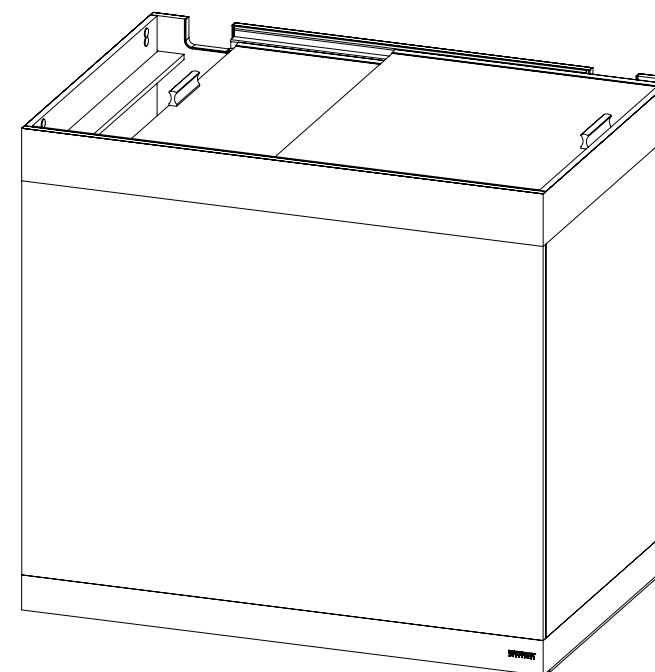

Technical Specifications		
Dimensions	17.7" x 17.7" x 17.7"	450 x 450 x 450mm
Glass Thickness	1/4"	6mm
Aquarium Volume	20.2 gals	77 L
Max Water Level	15.9"	404mm
Max LED Lighting Length	17.2"	438mm
Min LED Lighting Length	15.2"	388mm
Max LED Lighting Thickness	3/4"	19mm
Max Canister Filter Piping	DN15 (3/4")	DN15 (20mm)
Top Banding Width	2.4"	60mm
Bottom Banding Width	1.5"	40mm
EVA Mat (Black)	x 1	
Cabinet Model	PB 1818	

Technical Specifications		
Dimensions	23.6" x 15.7" x 21.7"	600 x 400 x 550mm
Glass Thickness	5/16"	8mm
Aquarium Volume	29.4 gals	111 L
Max Water Level	19.8"	504mm
Max LED Lighting Length	23"	584mm
Min LED Lighting Length	21"	534mm
Max LED Lighting Thickness	3/4"	19mm
Max Canister Filter Piping	DN15 (3/4")	DN15 (20mm)
Top Banding Width	2.4"	60mm
Bottom Banding Width	1.5"	40mm
EVA Mat (Black)	x 1	
Cabinet Model	PB 2416	

Type 1

LED Lighting (optional)

Type 2

Immersion T5 Lighting (optional)

Technical Specifications		
Dimensions	31.5" x 15.7" x 21.7"	800 x 400 x 550mm
Glass Thickness	5/16"	8mm
Aquarium Volume	39.5 gals	150 L
Max Water Level	19.8"	504mm
Max LED Lighting Length	30.9"	784mm
Min LED Lighting Length	28.9"	734mm
Max LED Lighting Thickness	3/4"	19mm
Max Canister Filter Piping	DN20 (1")	DN20 (25mm)
Top Banding Width	2.4"	60mm
Bottom Banding Width	1.5"	40mm
EVA Mat (Black)		x 1
Cabinet Model		PB 3216