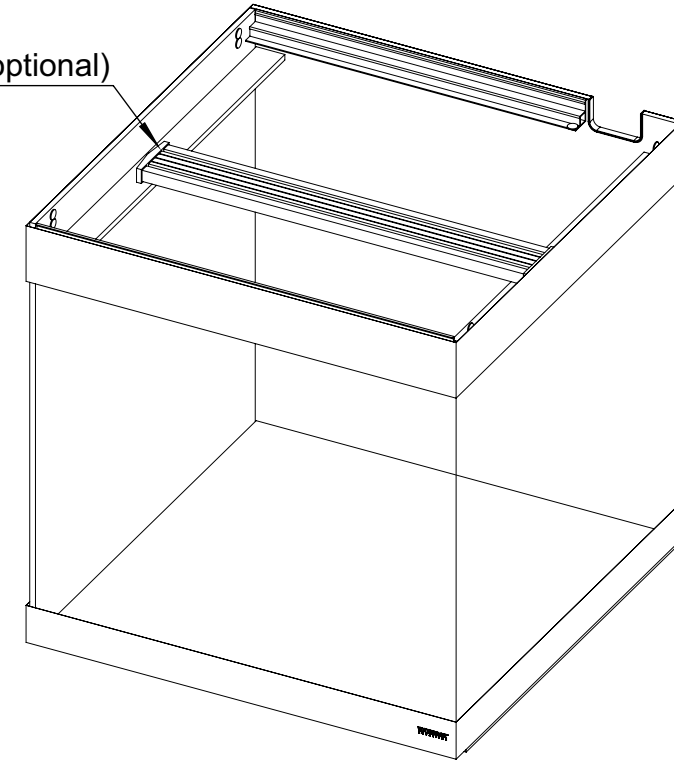

Technical Specifications		
Dimensions	17.7" x 17.7" x 17.7"	450 x 450 x 450mm
Glass Thickness	1/4"	6mm
Aquarium Volume	20.2 gals	77 L
Max Water Level	15.9"	404mm
Max LED Lighting Length	17.2"	438mm
Min LED Lighting Length	15.2"	388mm
Max LED Lighting Thickness	3/4"	19mm
Max Canister Filter Piping	DN15 (3/4")	DN15 (20mm)
Top Banding Width	2.4"	60mm
Bottom Banding Width	1.5"	40mm
EVA Mat (Black)	x 1	
Cabinet Model	PB 1818	

Technical Specifications		
Dimensions	23.6" x 15.7" x 21.7"	600 x 400 x 550mm
Glass Thickness	5/16"	8mm
Aquarium Volume	29.4 gals	111 L
Max Water Level	19.8"	504mm
Max LED Lighting Length	23"	584mm
Min LED Lighting Length	21"	534mm
Max LED Lighting Thickness	3/4"	19mm
Max Canister Filter Piping	DN15 (3/4")	DN15 (20mm)
Top Banding Width	2.4"	60mm
Bottom Banding Width	1.5"	40mm
EVA Mat (Black)	x 1	
Cabinet Model	PB 2416	

Type 1

LED Lighting (optional)

Type 2

Immersion T5 Lighting (optional)

Technical Specifications		
Dimensions	31.5" x 15.7" x 21.7"	800 x 400 x 550mm
Glass Thickness	5/16"	8mm
Aquarium Volume	39.5 gals	150 L
Max Water Level	19.8"	504mm
Max LED Lighting Length	30.9"	784mm
Min LED Lighting Length	28.9"	734mm
Max LED Lighting Thickness	3/4"	19mm
Max Canister Filter Piping	DN20 (1")	DN20 (25mm)
Top Banding Width	2.4"	60mm
Bottom Banding Width	1.5"	40mm
EVA Mat (Black)		x 1
Cabinet Model		PB 3216