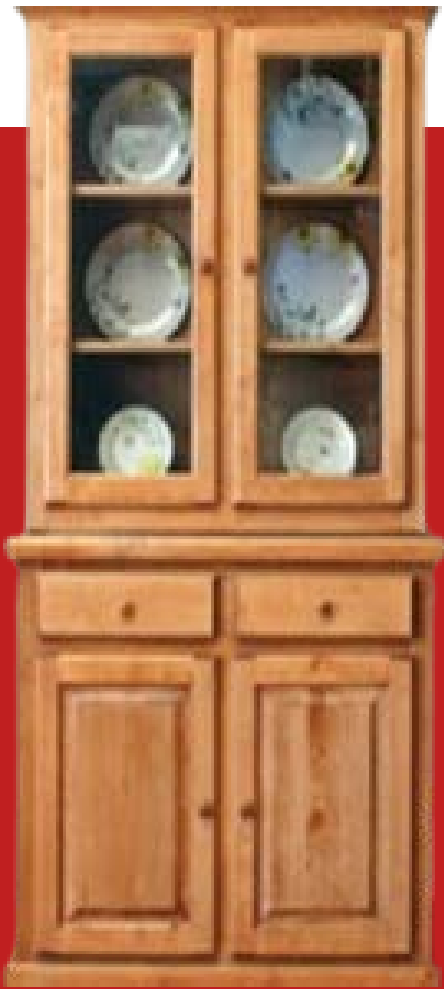

Willow Stool
Stationary Side \$345
Swivel Side \$425

Saddle Stool
24", 26", or 30"
\$269

Farmhouse Backless Stool
24" \$249
30" \$269
*only available Oak

Farm Bench
L 48" x D 12" x H 17"
Stained \$349

BUFFETS, HUTCHES & KITCHEN ISLANDS

42" Kingsley
Available in Oak or Maple
Buffet
W 42" x D 19" x H 35.5"
\$1618

Short Door Hutch
W 42" x D 14" x H 43"
\$1467
Long Door Hutch (shown)
W 42" x D 14" x H 43"
\$1545

60" Kingsley
Available in Oak or Maple
Buffet
W 60" x D 19" x H 35.5"
\$2599