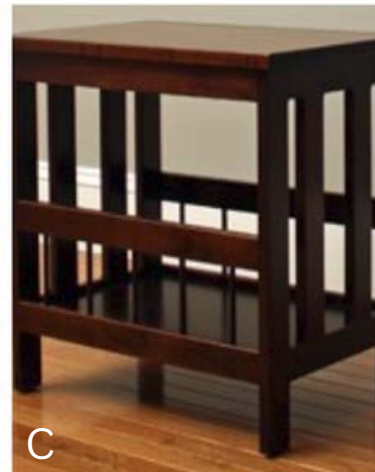

LIVING ROOM COLLECTIONS

SOMERSET

Available Only in Maple

Somerset Coffee Table
W 44" x D 22" x H 18"
\$754

Somerset End Table
W 21" x D 21" x H 22.5"
\$471

Somerset Sofa Table
W 48" x D 16" x H 30.5"
\$787

MISSION

Available in Oak or Maple

A. Mission Rectangular
Coffee Table
W 42" x D 22" x H 18.25"
\$895

B. Mission Square
Coffee Table
W 36" x D 36" x H 19"
\$1022

C. Mission Magazine
End Table
W 22.5" x D 15.5" x H 23"
\$574

D. Mission End Table
W 21" x D 21" x H 22"
\$679

Also Available
Mission Sofa Table
W 48" x D 16" x H 30"
\$786

B

C

D

SOPHIA

Available in Oak or Maple

Sophia Coffee Table
D 32" x H 19"
\$821