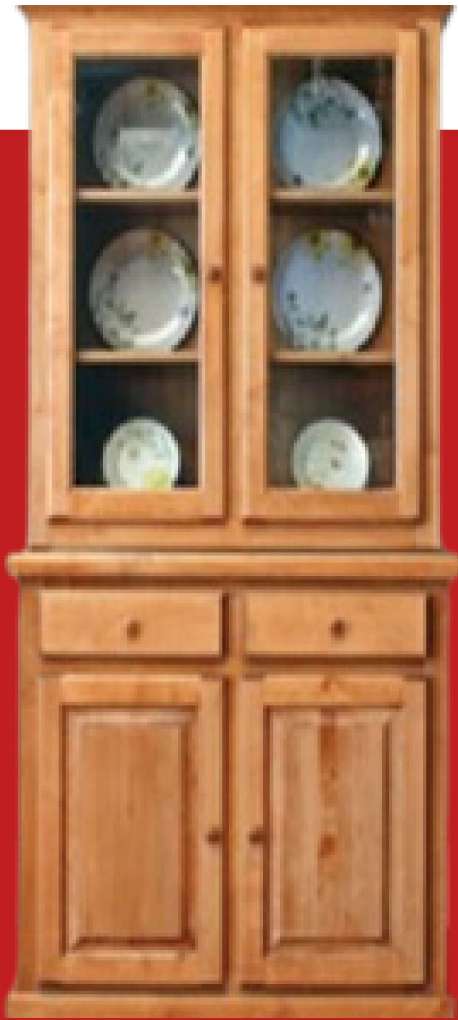

Essex Bench
w/Storage
\$1345

X-Base Bench 5' (Stained)
Saw Markings \$669
Live Edge \$716

Willow Stool
Stationary Side \$345
Swivel Side \$425

Saddle Stool
24", 26", or 30"
\$269

Farmhouse Backless Stool
24" \$249
30" \$269
*only available Oak

Large Mission Bench 45"
Stained
Arm \$997
Side \$917
Small Mission Bench
w/Storage
Arm \$1443
Side \$1358

Farm Bench
L 48" x D 12" x H 17"
Stained \$360

BUFFETS, HUTCHES & KITCHEN ISLANDS

42" Kingsley
Available in Oak or Maple
Buffet
W 42" x D 19" x H 35.5"
\$1667

Short Door Hutch
W 42" x D 14" x H 43"
\$1511
Long Door Hutch (shown)
W 42" x D 14" x H 43"
\$1591

60" Kingsley
Available in Oak or Maple
Buffet
W 60" x D 19" x H 35.5"
\$2677

Short Door Hutch (shown)
W 60" x D 13.5" x H 45"
\$2056
Long Door Hutch
W 60" x D 13.5" x H 45"
\$2191