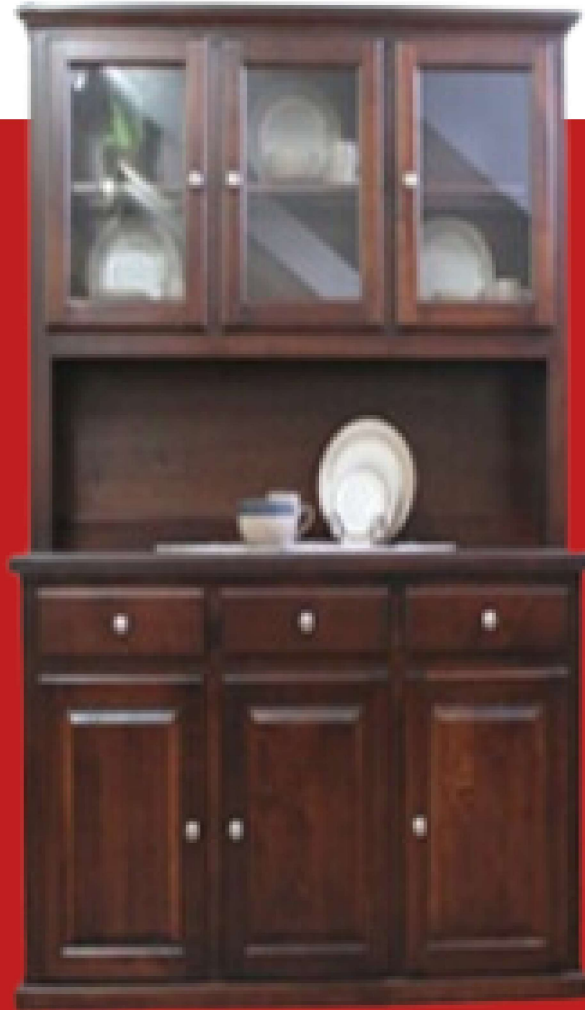

Large Mission Bench 45"
Stained
Arm \$997
Side \$917
Small Mission Bench
w/Storage
Arm \$1443
Side \$1358

Farm Bench
L 48" x D 12" x H 17"
Stained \$360

BUFFETS, HUTCHES & KITCHEN ISLANDS

42" Kingsley
Available in Oak or Maple
Buffet
W 42" x D 19" x H 35.5"
\$1667

Short Door Hutch
W 42" x D 14" x H 43"
\$1511
Long Door Hutch (shown)
W 42" x D 14" x H 43"
\$1591

60" Kingsley
Available in Oak or Maple
Buffet
W 60" x D 19" x H 35.5"
\$2677

Short Door Hutch (shown)
W 60" x D 13.5" x H 45"
\$2056
Long Door Hutch
W 60" x D 13.5" x H 45"
\$2191