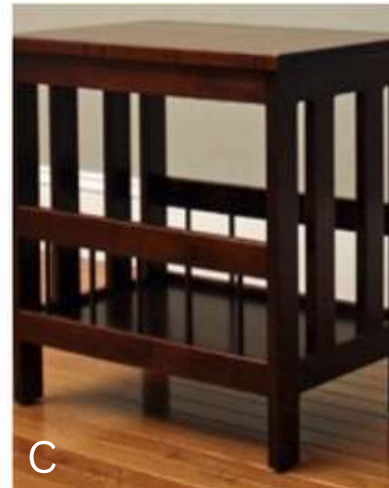

LIVING ROOM COLLECTIONS

SOMERSET

Available Only in Maple

Somerset Coffee Table
W 44" x D 22" x H 18"
\$777

Somerset End Table
W 21" x D 21" x H 22.5"
\$485

Somerset Sofa Table
W 48" x D 16" x H 30.5"
\$809

MISSION

Available in Oak or Maple

A. Mission Rectangular
Coffee Table
W 42" x D 22" x H 18.25"
\$921

B. Mission Square
Coffee Table
W 36" x D 36" x H 19"
\$1053

C. Mission Magazine
End Table
W 22.5" x D 15.5" x H 23"
\$591

D. Mission End Table
W 21" x D 21" x H 22"
\$699

Also Available
Mission Sofa Table
W 48" x D 16" x H 30"
\$809

B

C

D

SOPHIA

Available in Oak or Maple

Sophia Coffee Table
D 32" x H 19"
\$846