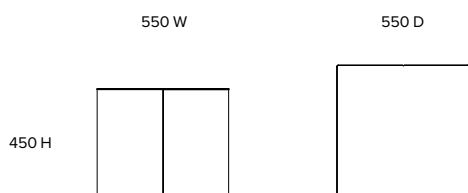

Volume Square

Side table
ST025

Dimensions (mm)
550 W
550 D
450 H

Materials
Brushed stainless steel
MDF carcass

Cleaning and care
As most products are available in a range of finishing options, please request specific care instructions from the showroom, depending on your choice of finish.