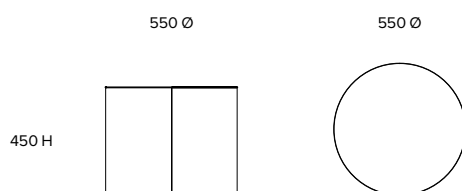

Volume Round

Side table
ST024

Dimensions (mm)
550 Ø
450 H

Materials
Brushed stainless steel
MDF carcass

Cleaning and care
As most products are available in a range of finishing options, please request specific care instructions from the showroom, depending on your choice of finish.