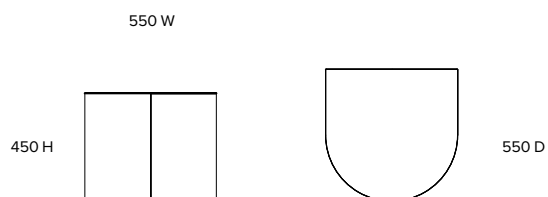

Volume D-shaped

Side table
ST026

Dimensions (mm)
550 W
550 D
450 H

Materials
Brushed stainless steel
MDF carcass

Cleaning and care
As most products are available in a range of finishing options, please request specific care instructions from the showroom, depending on your choice of finish.