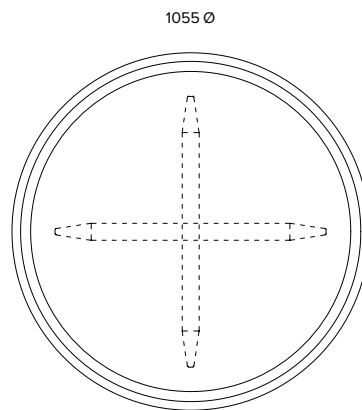

TONIC

Furniture and interior design

Thomas Timber

Coffee table
CT002

Dimensions (mm)
1055 Ø
440 H

Materials

Solid American walnut frame and legs with satin lacquer finish
Inset American walnut veneer panel with satin lacquer finish

Cleaning and care

As most products are available in a range of finishing options, please request specific care instructions from the showroom, depending on your choice of finish.

Studio
42 Seventh Avenue
Parktown North, Johannesburg
T +27 011 327 2028

Showroom
3 Desmond Road
Kramerville, Johannesburg
T +27 011 262 4506

---

info@tonicdesign.co.za
www.tonicdesign.co.za