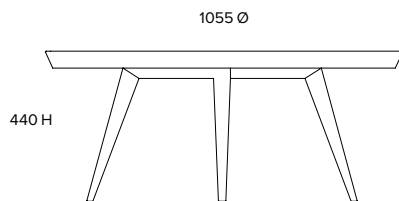

TONIC

Furniture and interior design

Thomas Timber

Coffee table
CT002

Dimensions (mm)
1055 Ø
440 H

Materials

Solid American walnut frame and legs with satin lacquer finish
Inset American walnut veneer panel with satin lacquer finish

Cleaning and care

As most products are available in a range of finishing options, please request specific care instructions from the showroom, depending on your choice of finish.

Studio
42 Seventh Avenue
Parktown North, Johannesburg
T +27 011 327 2028

Showroom
3 Desmond Road
Kramerville, Johannesburg
T +27 011 262 4506

---

info@tonicdesign.co.za
www.tonicdesign.co.za