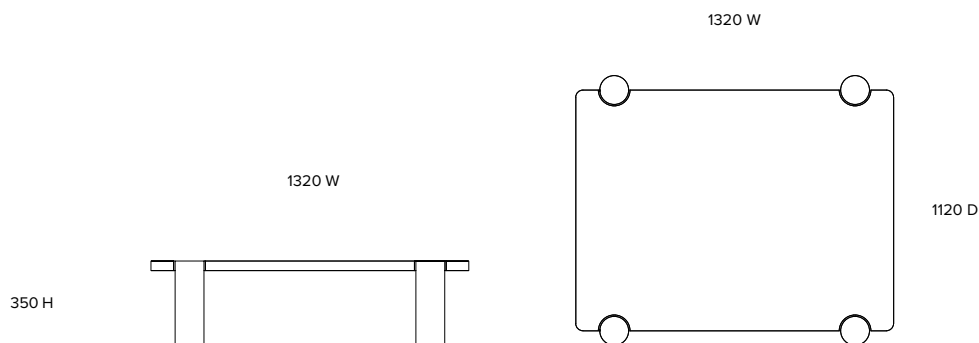

TONIC

Furniture and interior design

Talamanca

Coffee table
CT017

Dimensions (mm)
1320 W
1120 D
350 H

Materials
Solid oak / American walnut

Brass components

Cleaning and care
As most products are available in a range of finishing options, please request specific care instructions from the showroom, depending on your choice of finish.