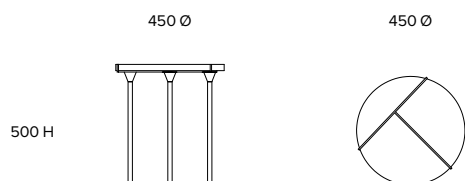

TONIC

Furniture and interior design

T-shaped Round

Side table
ST027

Dimensions (mm)
450 Ø
500 H

Materials
Unfilled travertine top
Solid brass components

Cleaning and care
As most products are available in a range of finishing options, please request specific care instructions from the showroom, depending on your choice of finish.