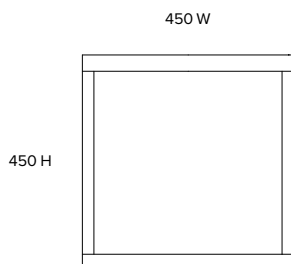

Simple Square

Side table
ST008

Dimensions (mm)
450 W
450 D
450 H

Materials
Solid oak and inset veneer with oil finish/ Solid American walnut and inset veneer with satin lacquer finish

Cleaning and care
As most products are available in a range of finishing options, please request specific care instructions from the showroom, depending on your choice of finish.