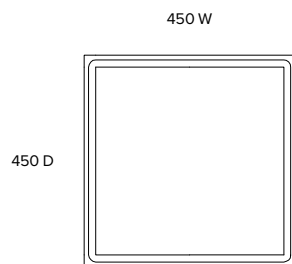

Simple Square

Side table
ST008

Dimensions (mm)
450 W
450 D
450 H

Materials
Solid oak and inset veneer with oil finish/ Solid American walnut and inset veneer with satin lacquer finish

Cleaning and care
As most products are available in a range of finishing options, please request specific care instructions from the showroom, depending on your choice of finish.