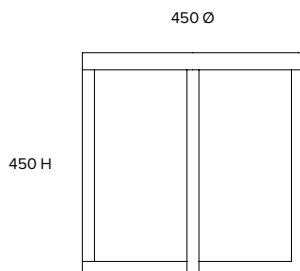

Studio
42 Seventh Avenue
Parktown North, Johannesburg
T +27 011 327 2028

Showroom
3 Desmond Road
Kramerville, Johannesburg
T +27 011 262 4506

---

info@tonicdesign.co.za
www.tonicdesign.co.za