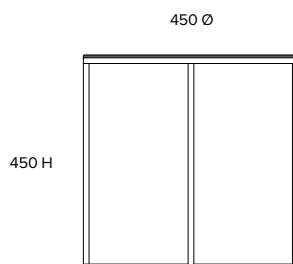

TONIC

Furniture and interior design

Simple Round Brass

Side table
ST006B

Dimensions (mm)
450 Ø
450 H

Materials
Solid oxidised brass

Cleaning and care
As most products are available in a range of finishing options, please request specific care instructions from the showroom, depending on your choice of finish.