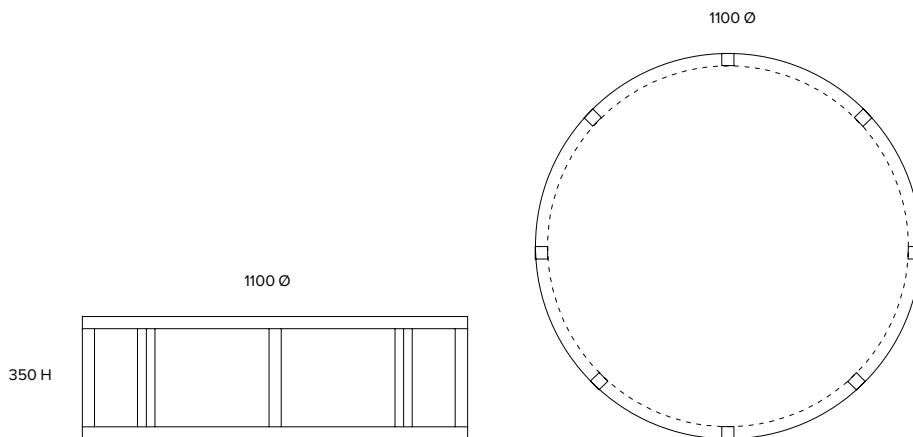

TONIC

Furniture and interior design

Simple Round

Coffee table
CT008

Dimensions (mm)
1100 Ø
350 H

Materials
Solid oak with inset oak veneer top with oil finish / Solid American walnut with inset veneer top with satin lacquer finish

---

Cleaning and care
As most products are available in a range of finishing options, please request specific care instructions from the showroom, depending on your choice of finish.

Studio
42 Seventh Avenue
Parktown North, Johannesburg
T +27 011 327 2028

Showroom
3 Desmond Road
Kramerville, Johannesburg
T +27 011 262 4506

---

info@tonicdesign.co.za
www.tonicdesign.co.za