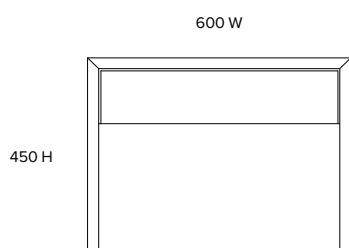

TONIC

Furniture and interior design

Simple

Pedestal
BP003

Dimensions (mm)
600 W
400 D
450 H

Materials
Oak / American walnut veneer
with oil finish

Cleaning and care
As most products are available in
a range of finishing options, please
request specific care instructions
from the showroom, depending on
your choice of finish.

Studio
42 Seventh Avenue
Parktown North, Johannesburg
T +27 011 327 2028

Showroom
3 Desmond Road
Kramerville, Johannesburg
T +27 011 262 4506

---

info@tonicdesign.co.za
www.tonicdesign.co.za